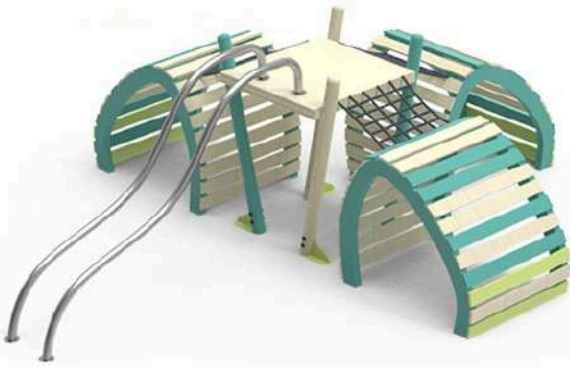

SURVIVOR

MS-102

PRODUCT CODE	MS - 102
THEME	SURVIVOR
AGE GROUP	5 +
FALL HEIGHT	260 CM
TOP HEIGHT	300 CM
SEATING AREA	950 X 830 CM
SECURITY AREA	1150 X 1030 CM

WOODEN TRACK

MS-200

MS-201

MS-202

MS-203