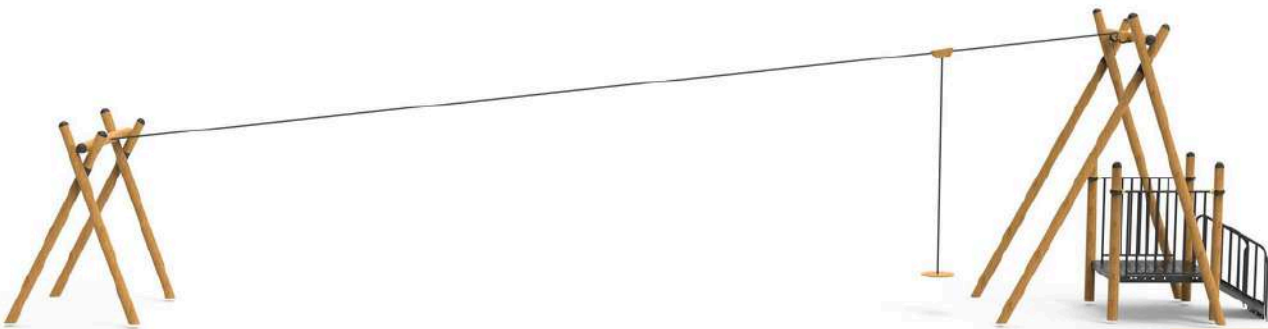

YF-207

YF-208

CABLE CAR

TF-100

PRODUCT CODE	TF - 100
THEME	CABLE CAR
AGE GROUP	5 +
FALL HEIGHT	100 CM
TOP HEIGHT	360 CM
SEATING AREA	1430 X 200 CM
SECURITY AREA	1630 X 400 CM

TF-101

PRODUCT CODE	TF - 101
THEME	CABLE CAR
AGE GROUP	5 +
FALL HEIGHT	100 CM
TOP HEIGHT	360 CM
SEATING AREA	1430 X 200 CM
SECURITY AREA	1630 X 400 CM