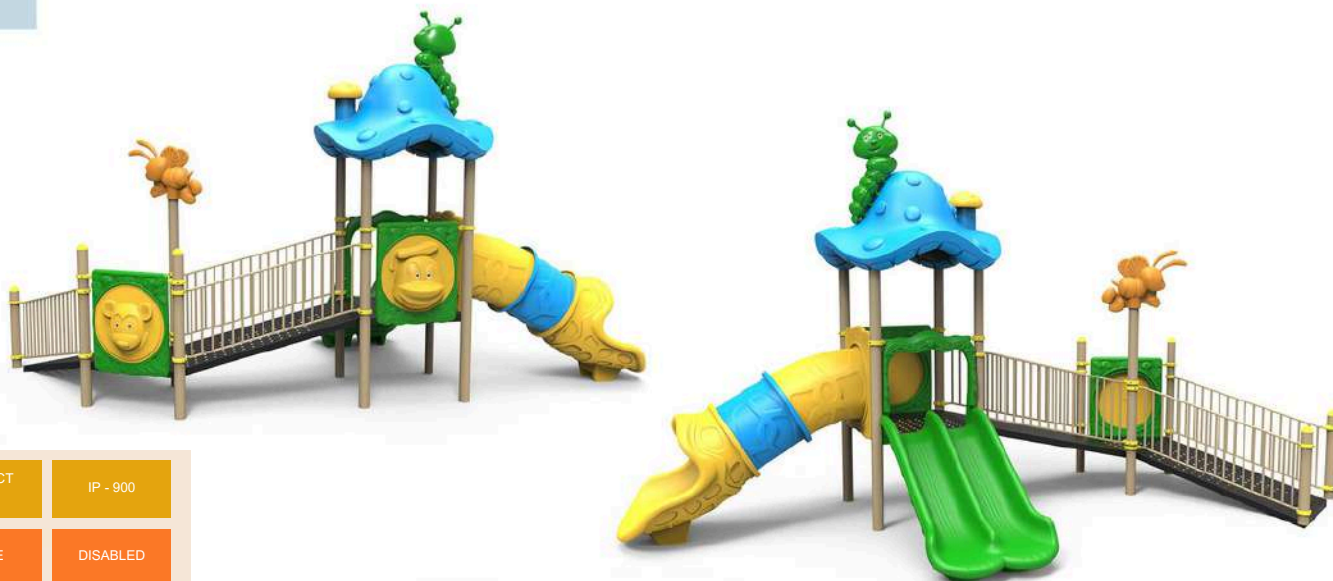

DISABLED

IP-900

PRODUCT CODE	IP - 900
THEME	DISABLED
AGE GROUP	5 +
FALL HEIGHT	100 CM
TOP HEIGHT	440 CM
SEATING AREA	775 X 355 CM
SECURITY AREA	1175 X 755 CM

IP-901