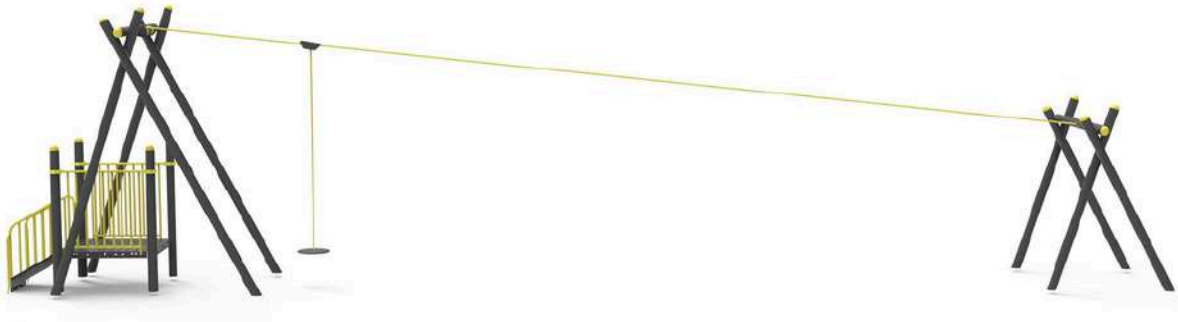

YF-207

YF-208

CABLE CAR

TF-100

PRODUCT CODE	TF - 100
THEME	CABLE CAR
AGE GROUP	5 +
FALL HEIGHT	100 CM
TOP HEIGHT	360 CM
SEATING AREA	1430 X 200 CM
SECURITY AREA	1630 X 400 CM

TF-101

PRODUCT CODE	TF - 101
THEME	CABLE CAR
AGE GROUP	5 +
FALL HEIGHT	100 CM
TOP HEIGHT	360 CM
SEATING AREA	1430 X 200 CM
SECURITY AREA	1630 X 400 CM