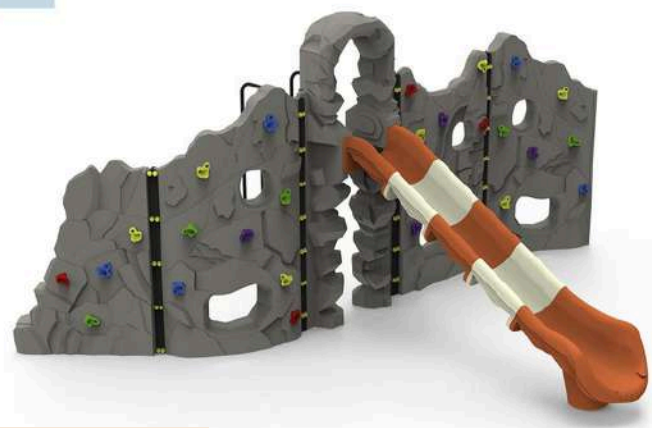

KT-101

PRODUCT CODE	KT - 101
THEME	CLIMBING
AGE GROUP	5 +
FALL HEIGHT	
TOP HEIGHT	
SEATING AREA	800 X 800 CM
SECURITY AREA	1200 X 1200 CM

CLIMBING

KT-102

PRODUCT CODE	KT - 102
THEME	CLIMBING
AGE GROUP	5 +
FALL HEIGHT	
TOP HEIGHT	
SEATING AREA	550 X 450 CM
SECURITY AREA	950 X 850 CM