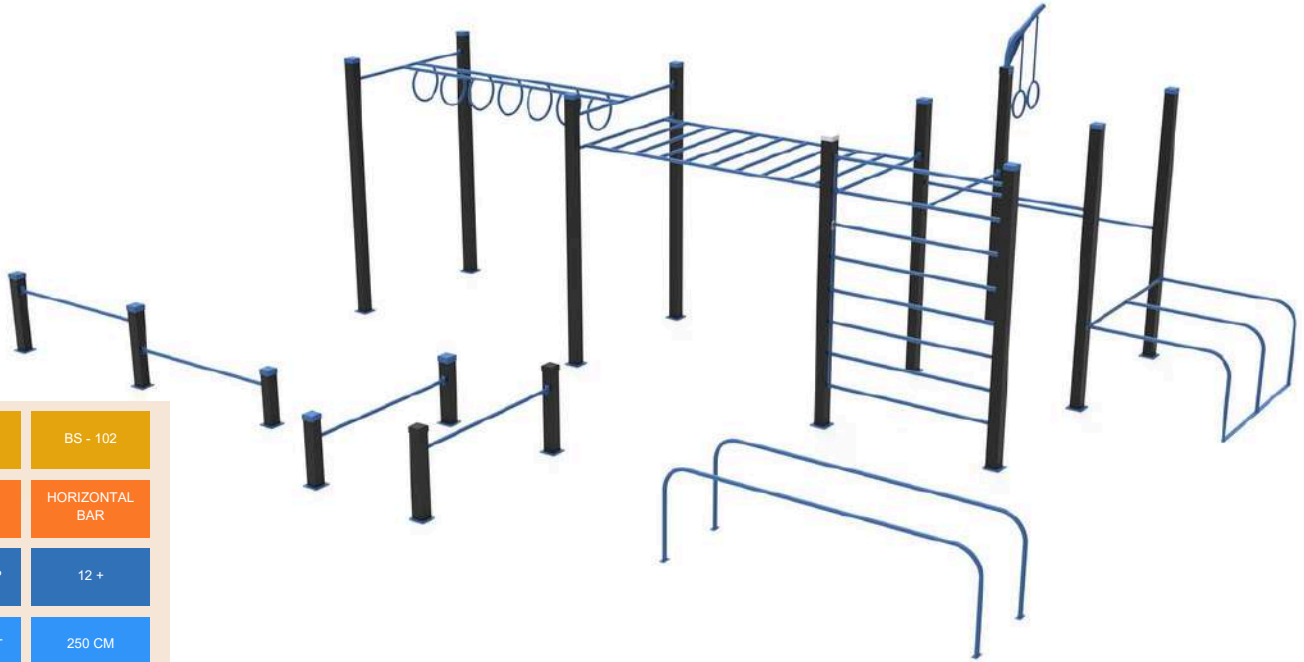

BS-101

PRODUCT CODE	BS - 101
THEME	HORIZONTAL BAR
AGE GROUP	12 +
FALL HEIGHT	250 CM
TOP HEIGHT	250 CM
SEATING AREA	820 X 720 CM
SECURITY AREA	1120 X 1020 CM

HORIZONTAL BAR

BS-102

PRODUCT CODE	BS - 102
THEME	HORIZONTAL BAR
AGE GROUP	12 +
FALL HEIGHT	250 CM
TOP HEIGHT	250 CM
SEATING AREA	1000 X 735 CM
SECURITY AREA	1300 X 1035 CM