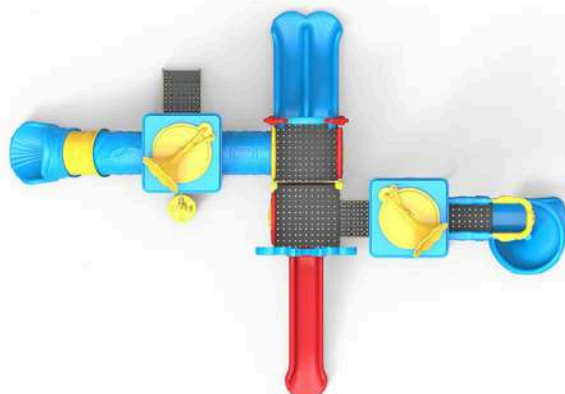

PRODUCT CODE	IP - 603
THEME	MUSICAL
AGE GROUP	5 +
FALL HEIGHT	200 CM
TOP HEIGHT	510 CM
SEATING AREA	990 X 690 CM
SECURITY AREA	1390 X 1090 CM