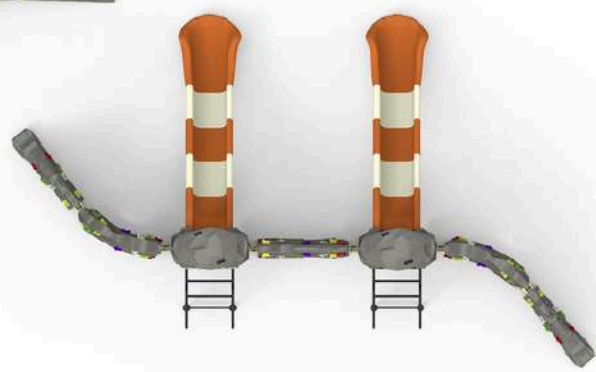

KT-103

PRODUCT CODE	KT - 103
THEME	CLIMBING
AGE GROUP	5 +
FALL HEIGHT	
TOP HEIGHT	
SEATING AREA	750 X 450 CM
SECURITY AREA	1115 X 850 CM