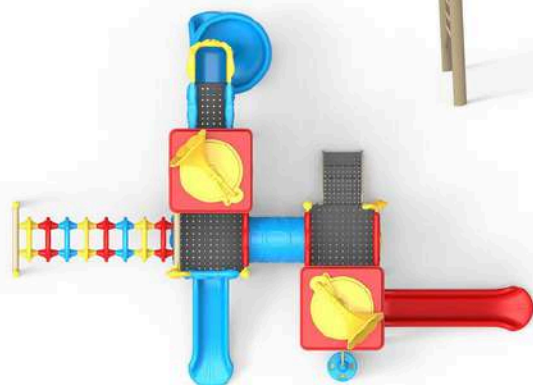

MUSICAL

IP-602

PRODUCT CODE	IP - 602
THEME	MUSICAL
AGE GROUP	5 +
FALL HEIGHT	150 CM
TOP HEIGHT	460 CM
SEATING AREA	880 X 635 CM
SECURITY AREA	1280 X 1035 CM

IP-603