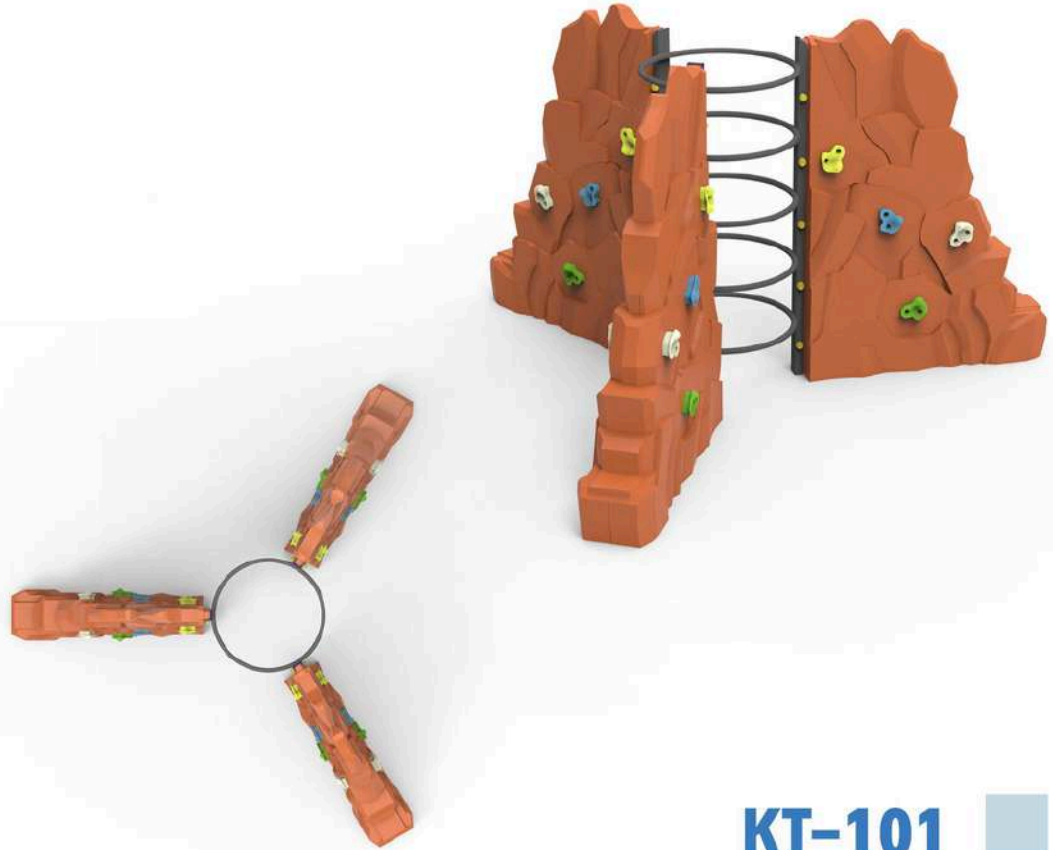

BT-103

PRODUCT CODE	BT - 103
THEME	CLIMBING
AGE GROUP	5 +
FALL HEIGHT	
TOP HEIGHT	
SEATING AREA	650 X 600 CM
SECURITY AREA	1050 X 1000 CM

CLIMBING

KT-100

PRODUCT CODE	KT - 100
THEME	CLIMBING
AGE GROUP	5 +
FALL HEIGHT	
TOP HEIGHT	
SEATING AREA	250 X 250 CM
SECURITY AREA	650 X 650 CM