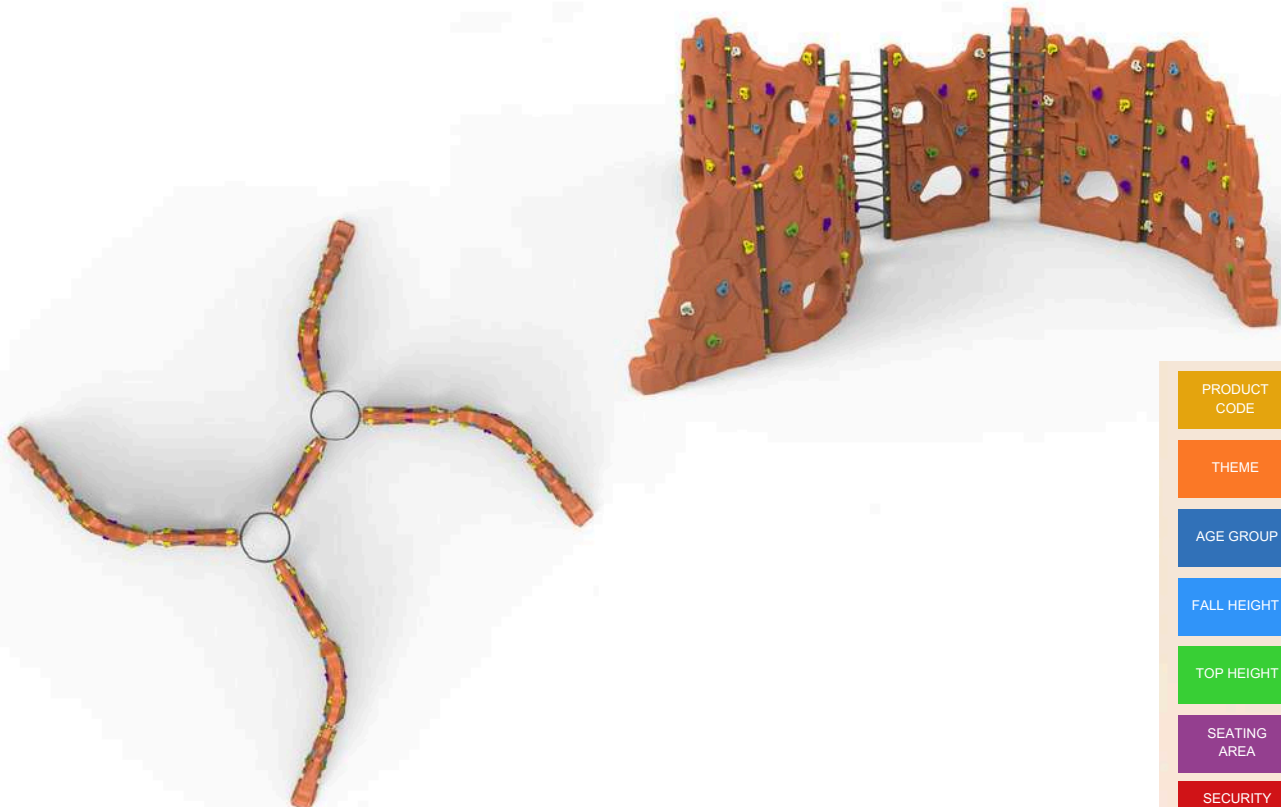

PRODUCT CODE	KT - 101
THEME	CLIMBING
AGE GROUP	5 +
FALL HEIGHT	
TOP HEIGHT	
SEATING AREA	800 X 800 CM
SECURITY AREA	1200 X 1200 CM