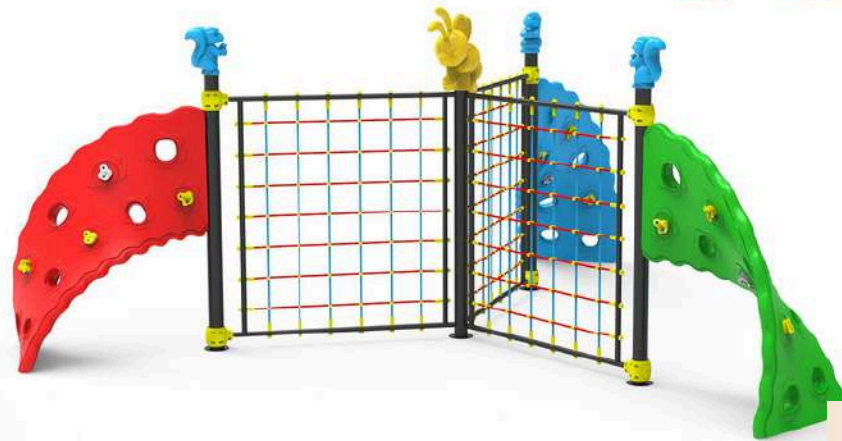

BT-103

PRODUCT CODE	BT - 103
THEME	CLIMBING
AGE GROUP	5 +
FALL HEIGHT	
TOP HEIGHT	
SEATING AREA	650 X 600 CM
SECURITY AREA	1050 X 1000 CM