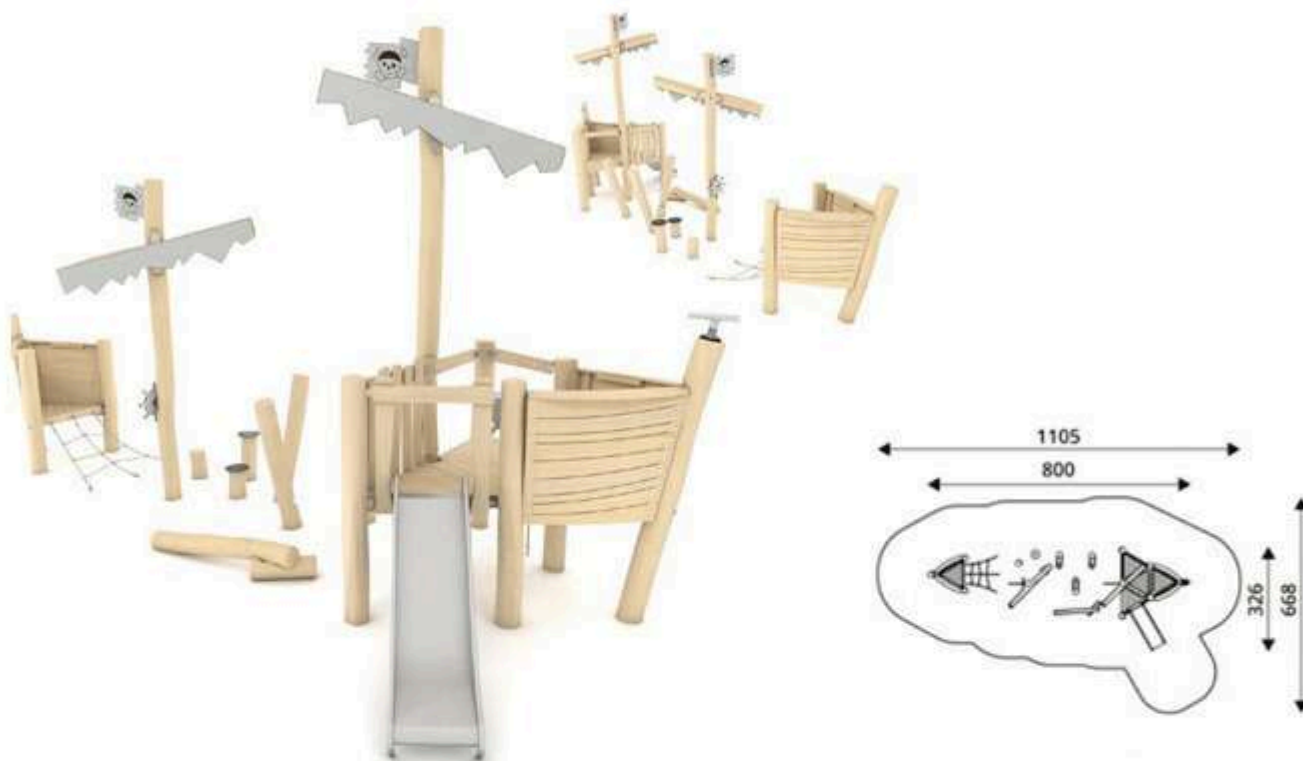

Product Code	Age Range	Top Height	Slide Height	Safety Area	Max Fall Height
PRB 117	2+	310cm	-cm	33,2m ²	110cm

Product Code	Age Range	Top Height	Slide Height	Safety Area	Max Fall Height
PRB 118	2+	155cm	-cm	22,2m ²	110cm

Product Code	Age Range	Top Height	Slide Height	Safety Area	Max Fall Height
PRB 119	3+	500cm	150cm	21,8m ²	150cm

Product Code	Age Range	Top Height	Slide Height	Safety Area	Max Fall Height
PRB 120	2+	300cm	90cm	28,1m ²	110cm

Product Code	Age Range	Top Height	Slide Height	Safety Area	Max Fall Height
PRB 121	2+	350cm	25cm	24,8m ²	110cm

Product Code	Age Range	Top Height	Slide Height	Safety Area	Max Fall Height
PRB 122	3+	460cm	150cm	75,7m ²	150cm