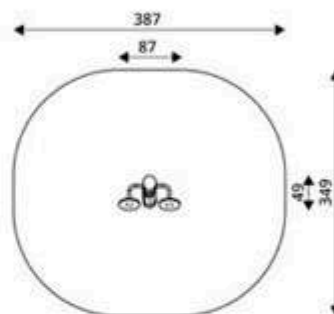

Product Code	Age Range	Top Height	Slide Height	Safety Area	Max Fall Height
PRB 201	5+	395cm	99cm	83,9m ²	175cm

Product Code	Age Range	Top Height	Slide Height	Safety Area	Max Fall Height
PRB 202	5+	395cm	99cm	131,8m ²	175cm

Product Code	Age Range	Top Height	Slide Height	Safety Area	Max Fall Height
PRB 203	14+	145cm	-cm	18m ²	60cm

Product Code	Age Range	Top Height	Slide Height	Safety Area	Max Fall Height
PRB 204	14+	155cm	-cm	18m ²	60cm