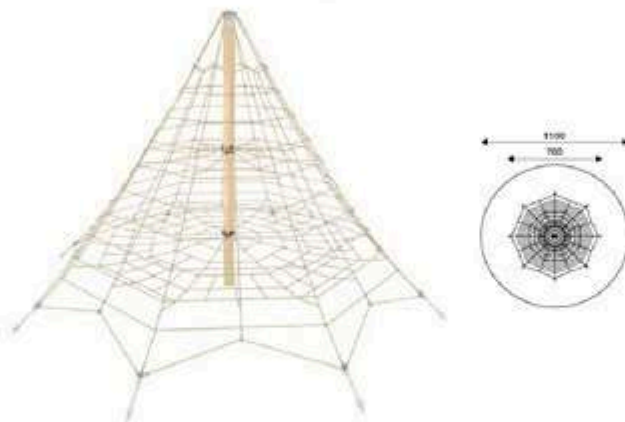

Product Code	Age Range	Top Height	Slide Height	Safety Area	Max Fall Height
PRB 160	3+	450cm	-cm	95,0m²	200cm