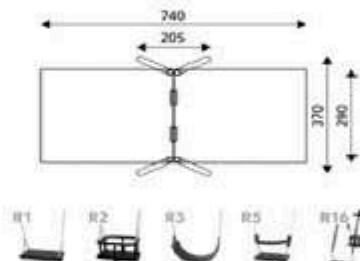

Product Code	Age Range	Top Height	Slide Height	Safety Area	Max Fall Height
PRB 191	1+/3+	238cm	-cm	13,0m²	130cm