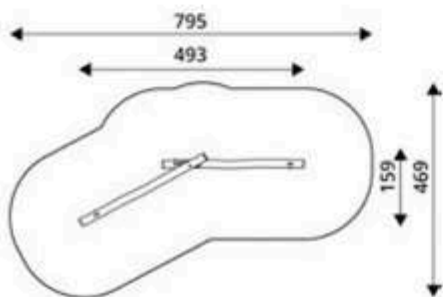

Product Code	Age Range	Top Height	Slide Height	Safety Area	Max Fall Height
PRB 134	3+	65cm	-cm	25,6m²	65cm