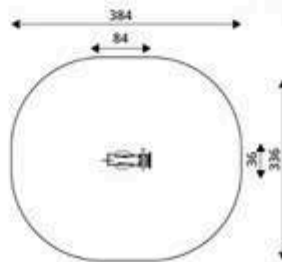

Product Code	Age Range	Top Height	Slide Height	Safety Area	Max Fall Height
PRB 175	1+	84cm	-cm	11,4m²	60cm

Product Code	Age Range	Top Height	Slide Height	Safety Area	Max Fall Height
PRB 176	1+	84cm	-cm	11,0m²	60cm

Product Code	Age Range	Top Height	Slide Height	Safety Area	Max Fall Height
PRB 177	3+	74cm	-cm	15,2m²	60cm