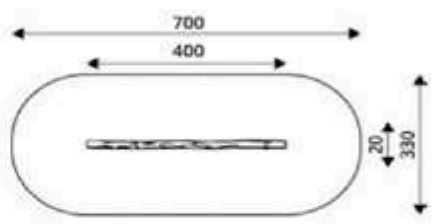

Product Code	Age Range	Top Height	Slide Height	Safety Area	Max Fall Height
PRB 131	3+	50cm	-cm	14,1m²	60cm