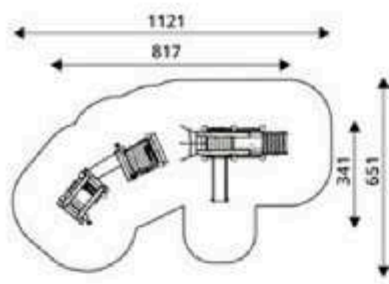

Product Code	Age Range	Top Height	Slide Height	Safety Area	Max Fall Height
PRB 125	2+	282cm	90cm	31,7m ²	60cm

Product Code	Age Range	Top Height	Slide Height	Safety Area	Max Fall Height
PRB 126	1+	129cm	25cm	17,4m ²	60cm

Product Code	Age Range	Top Height	Slide Height	Safety Area	Max Fall Height
PRB 127	1+	160cm	25cm	28,5m ²	60cm

Product Code	Age Range	Top Height	Slide Height	Safety Area	Max Fall Height
PRB 128	1+	160cm	-cm	17,4m ²	60cm