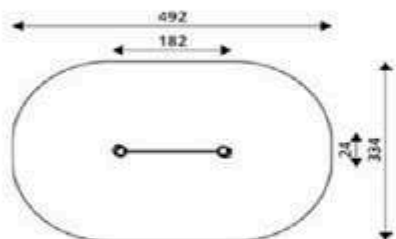

Product Code	Age Range	Top Height	Slide Height	Safety Area	Max Fall Height
PRB 217	14+	250cm	-cm	14,5m²	130cm