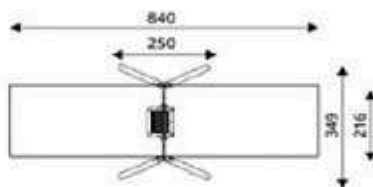

Product Code	Age Range	Top Height	Slide Height	Safety Area	Max Fall Height
PRB 190	3+	298cm	-cm	18,1m²	130cm