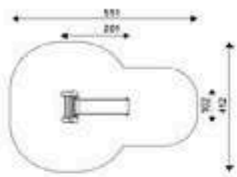

Park World / Robinia

Product Code	Age Range	Top Height	Slide Height	Safety Area	Max Fall Height
PRB 161	2+	180cm	90cm	17,1m²	90cm