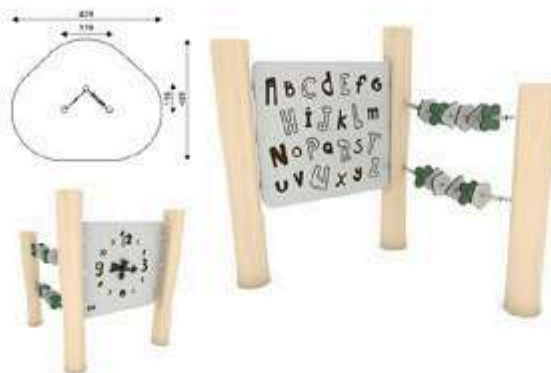

Product Code	Age Range	Top Height	Slide Height	Safety Area	Max Fall Height
PRB 163	1+	20cm	-cm	24,1m ²	20cm

Product Code	Age Range	Top Height	Slide Height	Safety Area	Max Fall Height
PRB 164	2+	175cm	-cm	20,8m ²	60cm

Product Code	Age Range	Top Height	Slide Height	Safety Area	Max Fall Height
PRB 165	1+	213cm	25cm	73,8m ²	60cm

Product Code	Age Range	Top Height	Slide Height	Safety Area	Max Fall Height
PRB 166	1+	110cm	-cm	13,0m ²	60cm

Product Code	Age Range	Top Height	Slide Height	Safety Area	Max Fall Height
PRB 167	1+	150cm	-cm	13,4m ²	60cm

Product Code	Age Range	Top Height	Slide Height	Safety Area	Max Fall Height
PRB 168	1+	140cm	-cm	12,2m ²	60cm