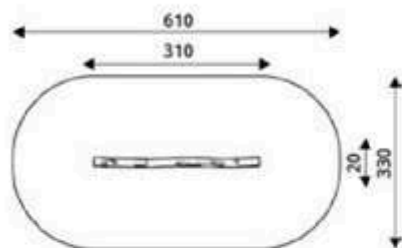

Product Code	Age Range	Top Height	Slide Height	Safety Area	Max Fall Height
PRB 127	1+	160cm	25cm	28,5m ²	60cm

Product Code	Age Range	Top Height	Slide Height	Safety Area	Max Fall Height
PRB 128	1+	160cm	-cm	17,4m ²	60cm

Product Code	Age Range	Top Height	Slide Height	Safety Area	Max Fall Height
PRB 129	2+	282cm	90cm	51,8m ²	90cm

Product Code	Age Range	Top Height	Slide Height	Safety Area	Max Fall Height
PRB 130	1+	30cm	-cm	8,8m ²	30cm

Product Code	Age Range	Top Height	Slide Height	Safety Area	Max Fall Height
PRB 131	3+	50cm	-cm	14,1m ²	60cm

Product Code	Age Range	Top Height	Slide Height	Safety Area	Max Fall Height
PRB 132	3+	48cm	-cm	21,1m ²	48cm