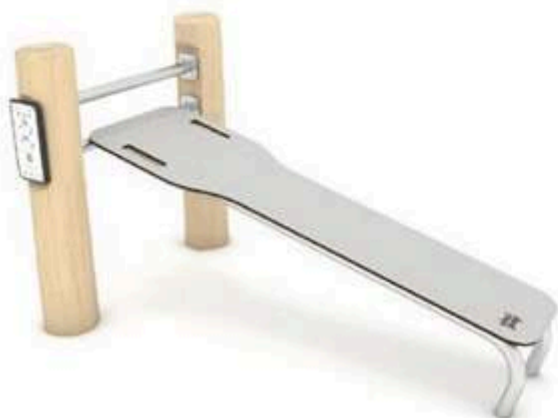

Product Code	Age Range	Top Height	Slide Height	Safety Area	Max Fall Height
PRB 216	14+	92cm	-cm	14,6m²	60cm