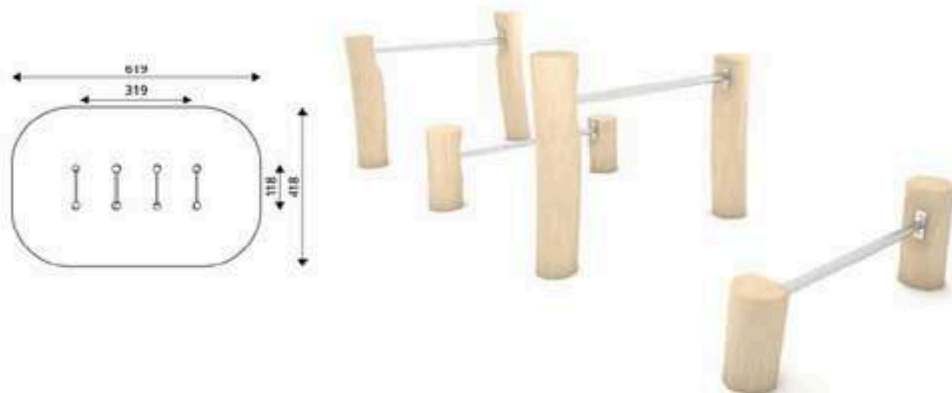

Product Code	Age Range	Top Height	Slide Height	Safety Area	Max Fall Height
PRB 139	3+	95cm	-cm	23,9m²	80cm