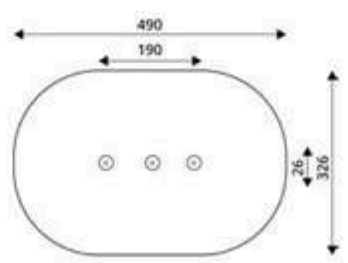

Product Code	Age Range	Top Height	Slide Height	Safety Area	Max Fall Height
PRB 125	2+	282cm	90cm	31,7m ²	60cm

Product Code	Age Range	Top Height	Slide Height	Safety Area	Max Fall Height
PRB 126	1+	129cm	25cm	17,4m ²	60cm

Product Code	Age Range	Top Height	Slide Height	Safety Area	Max Fall Height
PRB 127	1+	160cm	25cm	28,5m ²	60cm

Product Code	Age Range	Top Height	Slide Height	Safety Area	Max Fall Height
PRB 128	1+	160cm	-cm	17,4m ²	60cm

Product Code	Age Range	Top Height	Slide Height	Safety Area	Max Fall Height
PRB 129	2+	282cm	90cm	51,8m ²	90cm

Product Code	Age Range	Top Height	Slide Height	Safety Area	Max Fall Height
PRB 130	1+	30cm	-cm	8,8m ²	30cm

Product Code	Age Range	Top Height	Slide Height	Safety Area	Max Fall Height
PRB 131	3+	50cm	-cm	14,1m ²	60cm

Product Code	Age Range	Top Height	Slide Height	Safety Area	Max Fall Height
PRB 132	3+	48cm	-cm	21,1m ²	48cm