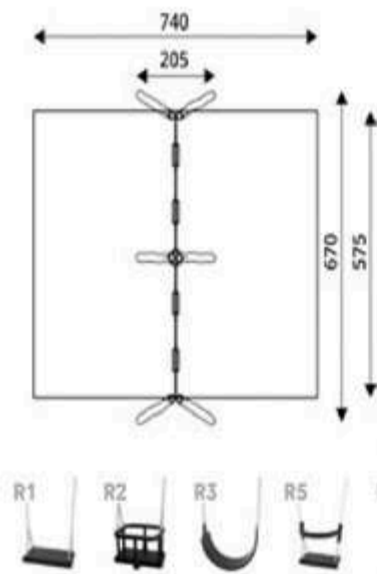

Product Code	Age Range	Top Height	Slide Height	Safety Area	Max Fall Height
PRB 194	1+/3+	238cm	-cm	42,5m²	130cm