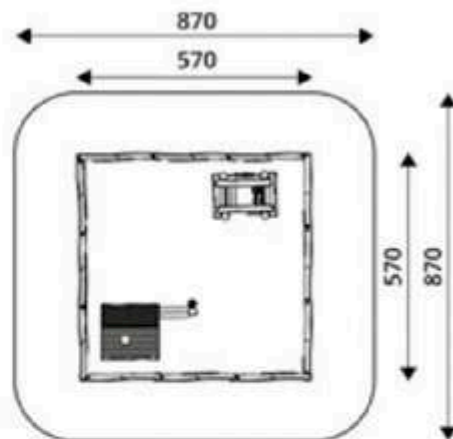

Product Code	Age Range	Top Height	Slide Height	Safety Area	Max Fall Height
PRB 159	4+	175cm	-cm	18,7m ²	175cm

Product Code	Age Range	Top Height	Slide Height	Safety Area	Max Fall Height
PRB 160	3+	450cm	-cm	95,0m ²	200cm

Park World / Robinia

Product Code	Age Range	Top Height	Slide Height	Safety Area	Max Fall Height
PRB 161	2+	180cm	90cm	17,1m ²	90cm

Product Code	Age Range	Top Height	Slide Height	Safety Area	Max Fall Height
PRB 162	2+	178cm	25cm	16,9m ²	60cm

Product Code	Age Range	Top Height	Slide Height	Safety Area	Max Fall Height
PRB 163	1+	20cm	-cm	24,1m ²	20cm

Product Code	Age Range	Top Height	Slide Height	Safety Area	Max Fall Height
PRB 164	2+	175cm	-cm	20,8m ²	60cm