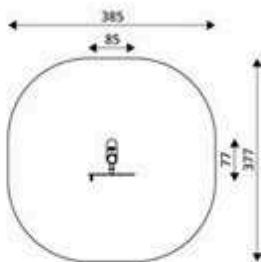

Product Code	Age Range	Top Height	Slide Height	Safety Area	Max Fall Height
PRB 206	14+	175cm	-cm	12.6m²	60cm