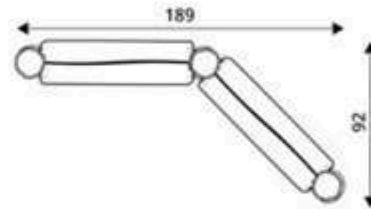

Product Code	Top Height	Width	Lenght
PRB 234	70cm	189cm	92cm