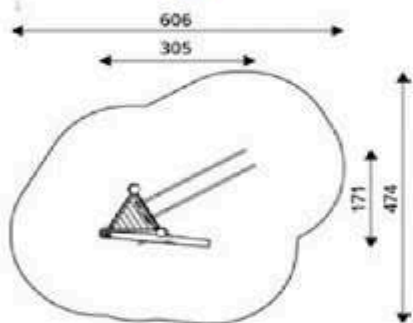

Product Code	Age Range	Top Height	Slide Height	Safety Area	Max Fall Height
PRB 113	5+	352cm	120cm	60,5m ²	238cm

Product Code	Age Range	Top Height	Slide Height	Safety Area	Max Fall Height
PRB 114	5+	428cm	210cm	83,7m ²	238cm

Product Code	Age Range	Top Height	Slide Height	Safety Area	Max Fall Height
PRB 115	2+	308cm	90cm	43,9m ²	90cm

Product Code	Age Range	Top Height	Slide Height	Safety Area	Max Fall Height
PRB 116	3+	400cm	-cm	29,8m ²	90cm

Product Code	Age Range	Top Height	Slide Height	Safety Area	Max Fall Height
PRB 117	2+	310cm	-cm	33,2m ²	110cm

Product Code	Age Range	Top Height	Slide Height	Safety Area	Max Fall Height
PRB 118	2+	155cm	-cm	22,2m ²	110cm