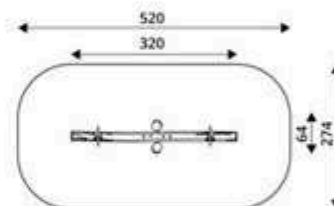

Product Code	Age Range	Top Height	Slide Height	Safety Area	Max Fall Height
PRB 182	3+	150cm	-cm	16,7m²	60cm