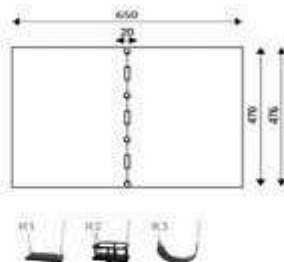

Product Code	Age Range	Top Height	Slide Height	Safety Area	Max Fall Height
PRB 187	1+/3+	176cm	-cm	31,0m²	99cm