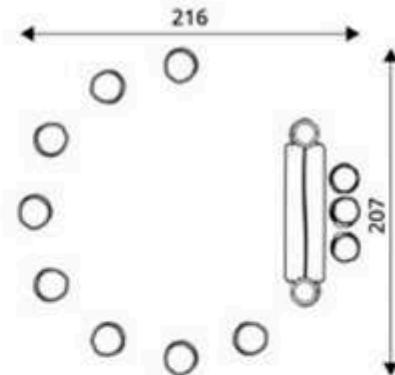

Product Code	Age Range	Top Height	Slide Height	Safety Area	Max Fall Height
PRB 229	14+	260cm	-cm	61,4m ²	230cm

Product Code	Age Range	Top Height	Slide Height	Safety Area	Max Fall Height
PRB 230	14+	260cm	-cm	68,6m ²	240cm

Product Code	Age Range	Top Height	Slide Height	Safety Area	Max Fall Height
PRB 231	14+	347cm	-cm	85,4m ²	246cm

Product Code	Age Range	Top Height	Slide Height	Safety Area	Max Fall Height
PRB 232	14+	348cm	-cm	139,4m ²	246cm

Product Code	Top Height	Width	Length
PRB 233	160cm	216cm	207cm

Product Code	Top Height	Width	Lenght
PRB 234	70cm	189cm	92cm

Product Code	Top Height	Width	Lenght
PRB 235	80cm	161cm	61cm

Product Code	Top Height	Width	Lenght
PRB 236	43cm	150cm	44cm