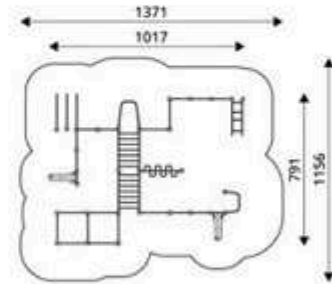

Product Code	Age Range	Top Height	Slide Height	Safety Area	Max Fall Height
PRB 232	14+	348cm	-cm	139,4m²	246cm