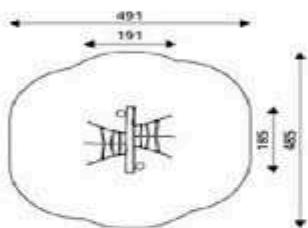

Product Code	Age Range	Top Height	Slide Height	Safety Area	Max Fall Height
PRB 147	3+	178cm	-cm	31,2m ²	90cm

Park World / Robinia

Product Code	Age Range	Top Height	Slide Height	Safety Area	Max Fall Height
PRB 148	3+	117cm	-cm	29,7m ²	117cm

Product Code	Age Range	Top Height	Slide Height	Safety Area	Max Fall Height
PRB 149	3+	110cm	-cm	27,2m ²	110cm

Product Code	Age Range	Top Height	Slide Height	Safety Area	Max Fall Height
PRB 150	3+	110cm	-cm	19,6m ²	110cm