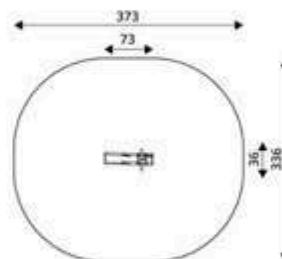

Product Code	Age Range	Top Height	Slide Height	Safety Area	Max Fall Height
PRB 174	1+	84cm	-cm	10,8m²	60cm