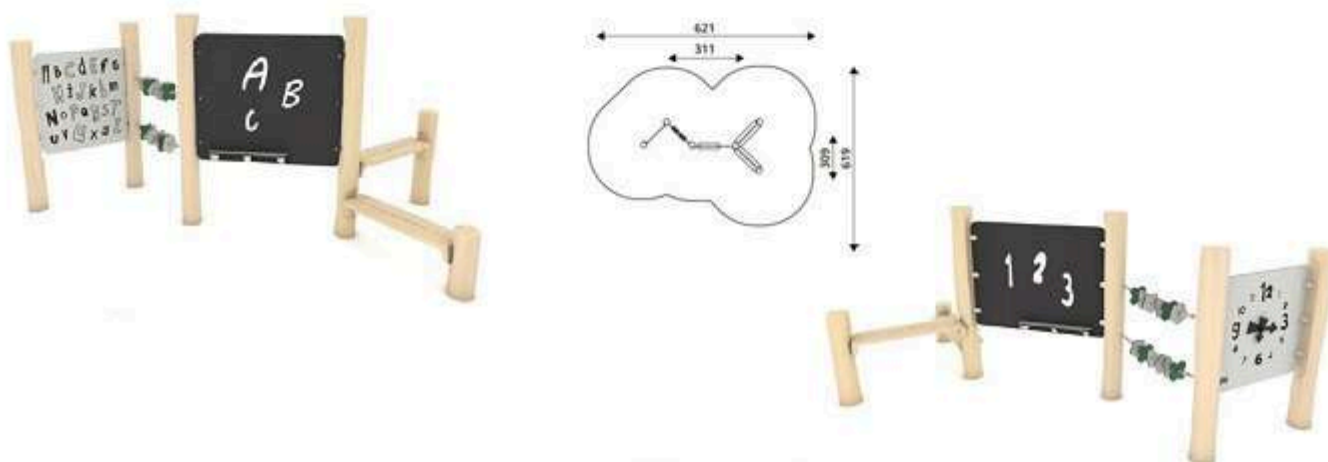

Product Code	Age Range	Top Height	Slide Height	Safety Area	Max Fall Height
PRB 170	1+	150cm	-cm	25,2m²	60cm