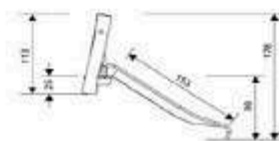

Product Code	Age Range	Top Height	Slide Height	Safety Area	Max Fall Height
PRB 162	2+	178cm	25cm	16,9m²	60cm