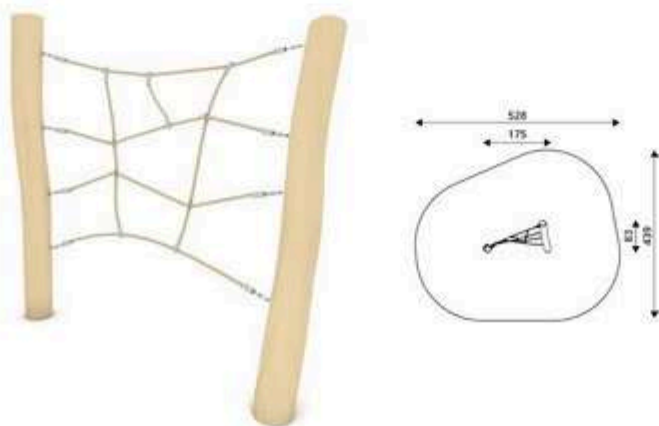

Product Code	Age Range	Top Height	Slide Height	Safety Area	Max Fall Height
PRB 153	4+	99cm	-cm	21,1m ²	99cm

Product Code	Age Range	Top Height	Slide Height	Safety Area	Max Fall Height
PRB 154	3+	114cm	-cm	31,3m ²	114cm

Product Code	Age Range	Top Height	Slide Height	Safety Area	Max Fall Height
PRB 155	4+	200cm	-cm	33,2m ²	200cm

Product Code	Age Range	Top Height	Slide Height	Safety Area	Max Fall Height
PRB 156	5+	240cm	-cm	53,4m ²	240cm

Product Code	Age Range	Top Height	Slide Height	Safety Area	Max Fall Height
PRB 157	4+	240cm	-cm	75,2m ²	200cm

Product Code	Age Range	Top Height	Slide Height	Safety Area	Max Fall Height
PRB 158	3+	220cm	-cm	20,6m ²	120cm