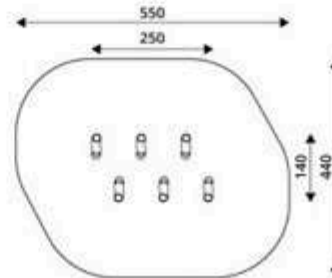

Product Code	Age Range	Top Height	Slide Height	Safety Area	Max Fall Height
PRB 131	3+	50cm	-cm	14,1m ²	60cm

Product Code	Age Range	Top Height	Slide Height	Safety Area	Max Fall Height
PRB 132	3+	48cm	-cm	21,1m ²	48cm

Product Code	Age Range	Top Height	Slide Height	Safety Area	Max Fall Height
PRB 133	3+	46cm	-cm	18,2m ²	46cm

Product Code	Age Range	Top Height	Slide Height	Safety Area	Max Fall Height
PRB 134	3+	65cm	-cm	25,6m ²	65cm

Product Code	Age Range	Top Height	Slide Height	Safety Area	Max Fall Height
PRB 135	3+	63cm	-cm	34,0m ²	63cm

Product Code	Age Range	Top Height	Slide Height	Safety Area	Max Fall Height
PRB 136	3+	40cm	-cm	17,3m ²	40cm