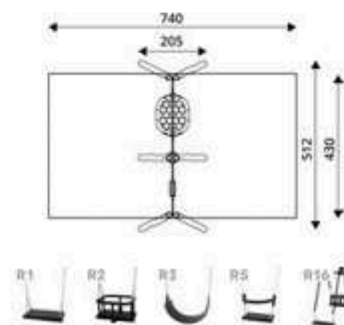

Product Code	Age Range	Top Height	Slide Height	Safety Area	Max Fall Height
PRB 191	1+/3+	238cm	-cm	13,0m ²	130cm

Product Code	Age Range	Top Height	Slide Height	Safety Area	Max Fall Height
PRB 192	1+/3+	238cm	-cm	21,5m ²	130cm

Product Code	Age Range	Top Height	Slide Height	Safety Area	Max Fall Height
PRB 193	1+/3+	238cm	-cm	35,2m ²	130cm

Product Code	Age Range	Top Height	Slide Height	Safety Area	Max Fall Height
PRB 194	1+/3+	238cm	-cm	42,5m ²	130cm

Product Code	Age Range	Top Height	Slide Height	Safety Area	Max Fall Height
PRB 195	1+/3+	239cm	-cm	46,5m ²	130cm

Product Code	Age Range	Top Height	Slide Height	Safety Area	Max Fall Height
PRB 196	3+	271cm	-cm	13,5m ²	130cm

Product Code	Age Range	Top Height	Slide Height	Safety Area	Max Fall Height
PRB 197	3+	238cm	-cm	18,1m ²	130cm

Product Code	Age Range	Top Height	Slide Height	Safety Area	Max Fall Height
PRB 198	1+/3+	238cm	-cm	31,8m ²	130cm