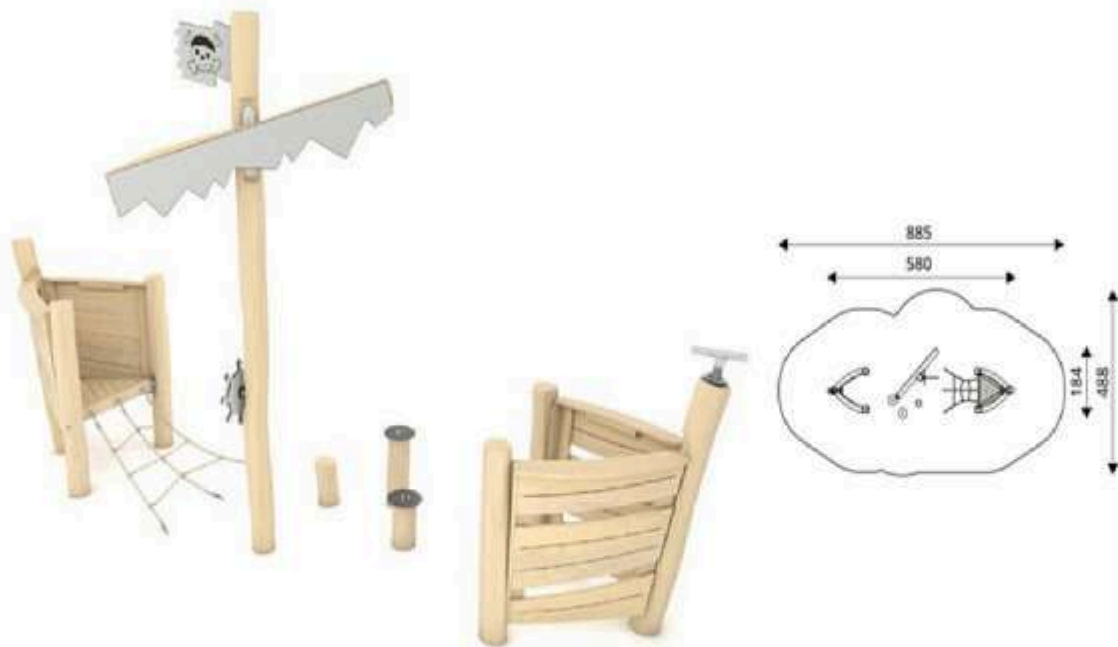

Product Code	Age Range	Top Height	Slide Height	Safety Area	Max Fall Height
PRB 111	3+	368cm	150cm	32,1m ²	150cm

Product Code	Age Range	Top Height	Slide Height	Safety Area	Max Fall Height
PRB 112	5+	427cm	210cm	51,2m ²	238cm

Product Code	Age Range	Top Height	Slide Height	Safety Area	Max Fall Height
PRB 113	5+	352cm	120cm	60,5m ²	238cm

Product Code	Age Range	Top Height	Slide Height	Safety Area	Max Fall Height
PRB 114	5+	428cm	210cm	83,7m ²	238cm

Product Code	Age Range	Top Height	Slide Height	Safety Area	Max Fall Height
PRB 115	2+	308cm	90cm	43,9m ²	90cm

Product Code	Age Range	Top Height	Slide Height	Safety Area	Max Fall Height
PRB 116	3+	400cm	-cm	29,8m ²	90cm

Product Code	Age Range	Top Height	Slide Height	Safety Area	Max Fall Height
PRB 117	2+	310cm	-cm	33,2m ²	110cm

Product Code	Age Range	Top Height	Slide Height	Safety Area	Max Fall Height
PRB 118	2+	155cm	-cm	22,2m ²	110cm