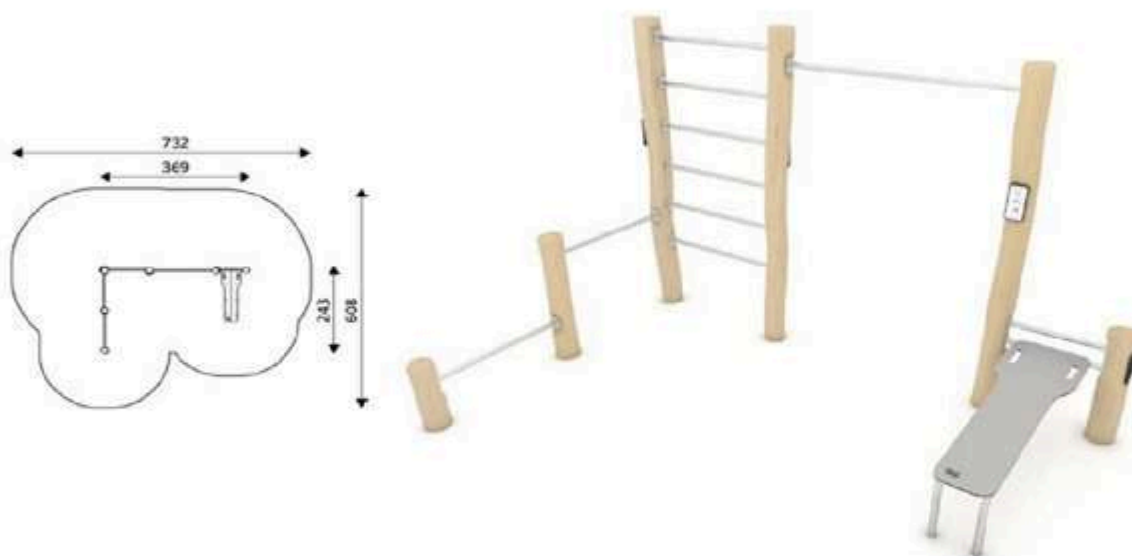

Product Code	Age Range	Top Height	Slide Height	Safety Area	Max Fall Height
PRB 219	14+	250cm	-cm	27,2m ²	233cm

Product Code	Age Range	Top Height	Slide Height	Safety Area	Max Fall Height
PRB 220	14+	250cm	-cm	21,6m ²	230cm

Product Code	Age Range	Top Height	Slide Height	Safety Area	Max Fall Height
PRB 221	14+	347cm	-cm	31,1m ²	246cm

Product Code	Age Range	Top Height	Slide Height	Safety Area	Max Fall Height
PRB 222	14+	348cm	-cm	27,1m ²	246cm

Product Code	Age Range	Top Height	Slide Height	Safety Area	Max Fall Height
PRB 223	14+	250cm	-cm	22,4m ²	139cm

Product Code	Age Range	Top Height	Slide Height	Safety Area	Max Fall Height
PRB 224	14+	250cm	-cm	12,9m ²	125cm

Product Code	Age Range	Top Height	Slide Height	Safety Area	Max Fall Height
PRB 225	14+	250cm	-cm	17,8m ²	139cm

Product Code	Age Range	Top Height	Slide Height	Safety Area	Max Fall Height
PRB 226	14+	260cm	-cm	35,4m ²	240cm