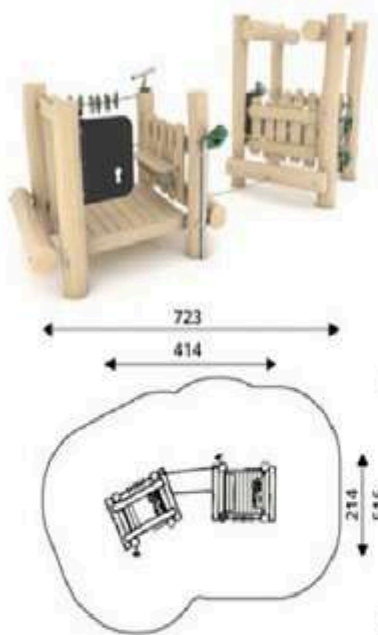

Product Code	Age Range	Top Height	Slide Height	Safety Area	Max Fall Height
PRB 121	2+	350cm	25cm	24,8m ²	110cm

Product Code	Age Range	Top Height	Slide Height	Safety Area	Max Fall Height
PRB 122	3+	460cm	150cm	75,7m ²	150cm

Product Code	Age Range	Top Height	Slide Height	Safety Area	Max Fall Height
PRB 123	3+	400cm	90cm	49,4m ²	90cm

Product Code	Age Range	Top Height	Slide Height	Safety Area	Max Fall Height
PRB 124	1+	206cm	-cm	22,7m ²	60cm

Product Code	Age Range	Top Height	Slide Height	Safety Area	Max Fall Height
PRB 125	2+	282cm	90cm	31,7m ²	60cm

Product Code	Age Range	Top Height	Slide Height	Safety Area	Max Fall Height
PRB 126	1+	129cm	25cm	17,4m ²	60cm

Product Code	Age Range	Top Height	Slide Height	Safety Area	Max Fall Height
PRB 127	1+	160cm	25cm	28,5m ²	60cm

Product Code	Age Range	Top Height	Slide Height	Safety Area	Max Fall Height
PRB 128	1+	160cm	-cm	17,4m ²	60cm