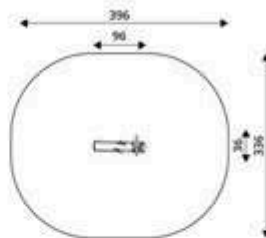

Product Code	Age Range	Top Height	Slide Height	Safety Area	Max Fall Height
PRB 175	1+	84cm	-cm	11,4m²	60cm