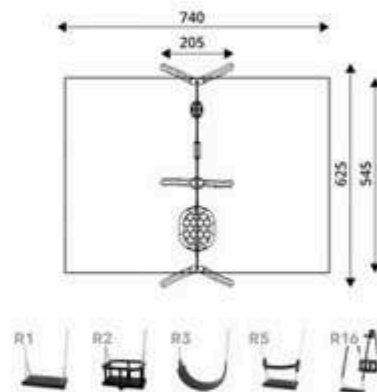

Product Code	Age Range	Top Height	Slide Height	Safety Area	Max Fall Height
PRB 193	1+/3+	238cm	-cm	35,2m ²	130cm

Product Code	Age Range	Top Height	Slide Height	Safety Area	Max Fall Height
PRB 194	1+/3+	238cm	-cm	42,5m ²	130cm

Product Code	Age Range	Top Height	Slide Height	Safety Area	Max Fall Height
PRB 195	1+/3+	239cm	-cm	46,5m ²	130cm

Product Code	Age Range	Top Height	Slide Height	Safety Area	Max Fall Height
PRB 196	3+	271cm	-cm	13,5m ²	130cm

Product Code	Age Range	Top Height	Slide Height	Safety Area	Max Fall Height
PRB 197	3+	238cm	-cm	18,1m ²	130cm

Product Code	Age Range	Top Height	Slide Height	Safety Area	Max Fall Height
PRB 198	1+/3+	238cm	-cm	31,8m ²	130cm

Product Code	Age Range	Top Height	Slide Height	Safety Area	Max Fall Height
PRB 199	1+/3+	238cm	-cm	40,3m ²	130cm

Product Code	Age Range	Top Height	Slide Height	Safety Area	Max Fall Height
PRB 200	1+/3+	238cm	-cm	37,0m ²	130cm