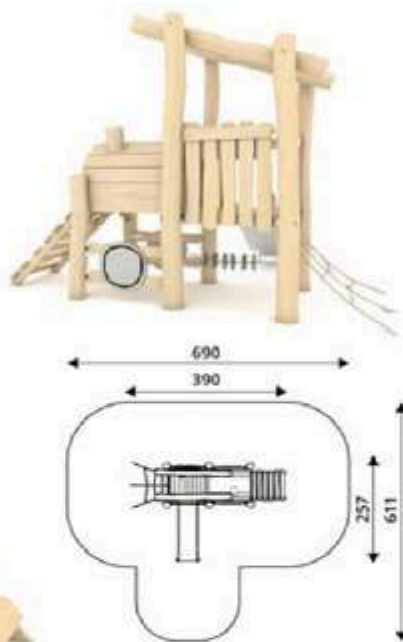

Product Code	Age Range	Top Height	Slide Height	Safety Area	Max Fall Height
PRB 119	3+	500cm	150cm	21,8m ²	150cm

Product Code	Age Range	Top Height	Slide Height	Safety Area	Max Fall Height
PRB 120	2+	300cm	90cm	28,1m ²	110cm

Product Code	Age Range	Top Height	Slide Height	Safety Area	Max Fall Height
PRB 121	2+	350cm	25cm	24,8m ²	110cm

Product Code	Age Range	Top Height	Slide Height	Safety Area	Max Fall Height
PRB 122	3+	460cm	150cm	75,7m ²	150cm

Product Code	Age Range	Top Height	Slide Height	Safety Area	Max Fall Height
PRB 123	3+	400cm	90cm	49,4m ²	90cm

Product Code	Age Range	Top Height	Slide Height	Safety Area	Max Fall Height
PRB 124	1+	206cm	-cm	22,7m ²	60cm

Product Code	Age Range	Top Height	Slide Height	Safety Area	Max Fall Height
PRB 125	2+	282cm	90cm	31,7m ²	60cm

Product Code	Age Range	Top Height	Slide Height	Safety Area	Max Fall Height
PRB 126	1+	129cm	25cm	17,4m ²	60cm