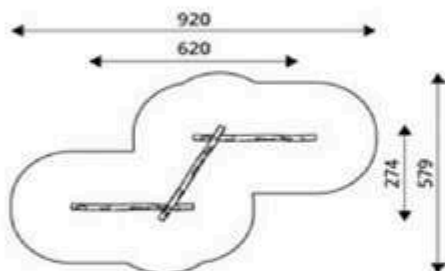

Product Code	Age Range	Top Height	Slide Height	Safety Area	Max Fall Height
PRB 129	2+	282cm	90cm	51,8m ²	90cm

Product Code	Age Range	Top Height	Slide Height	Safety Area	Max Fall Height
PRB 130	1+	30cm	-cm	8,8m ²	30cm

Product Code	Age Range	Top Height	Slide Height	Safety Area	Max Fall Height
PRB 131	3+	50cm	-cm	14,1m ²	60cm

Product Code	Age Range	Top Height	Slide Height	Safety Area	Max Fall Height
PRB 132	3+	48cm	-cm	21,1m ²	48cm

Product Code	Age Range	Top Height	Slide Height	Safety Area	Max Fall Height
PRB 133	3+	46cm	-cm	18,2m ²	46cm

Product Code	Age Range	Top Height	Slide Height	Safety Area	Max Fall Height
PRB 134	3+	65cm	-cm	25,6m ²	65cm