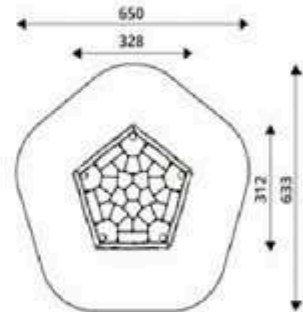

Product Code	Age Range	Top Height	Slide Height	Safety Area	Max Fall Height
PRB 154	3+	114cm	-cm	31,3m²	114cm