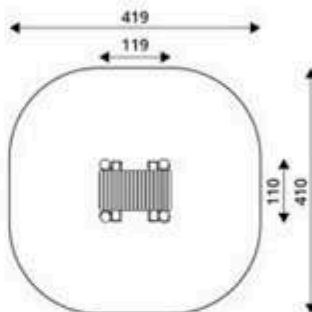

Product Code	Age Range	Top Height	Slide Height	Safety Area	Max Fall Height
PRB 143	3+	138cm	-cm	16,5m²	120cm