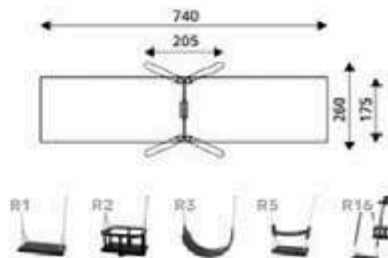

Product Code	Age Range	Top Height	Slide Height	Safety Area	Max Fall Height
PRB 187	1+/3+	176cm	-cm	31,0m ²	99cm

Product Code	Age Range	Top Height	Slide Height	Safety Area	Max Fall Height
PRB 188	3+	176cm	-cm	15,5m ²	105cm

Product Code	Age Range	Top Height	Slide Height	Safety Area	Max Fall Height
PRB 189	1+	238cm	-cm	12,9m ²	175cm

Product Code	Age Range	Top Height	Slide Height	Safety Area	Max Fall Height
PRB 190	3+	298cm	-cm	18,1m ²	130cm