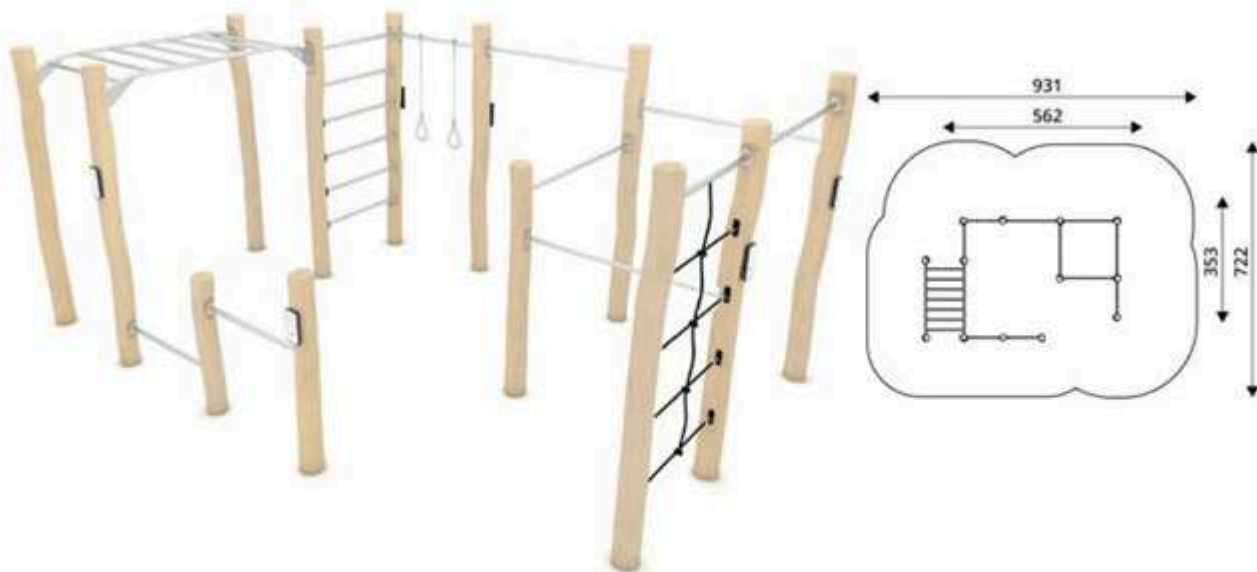

Product Code	Age Range	Top Height	Slide Height	Safety Area	Max Fall Height
PRB 223	14+	250cm	-cm	22,4m ²	139cm

Product Code	Age Range	Top Height	Slide Height	Safety Area	Max Fall Height
PRB 224	14+	250cm	-cm	12,9m ²	125cm

Product Code	Age Range	Top Height	Slide Height	Safety Area	Max Fall Height
PRB 225	14+	250cm	-cm	17,8m ²	139cm

Product Code	Age Range	Top Height	Slide Height	Safety Area	Max Fall Height
PRB 226	14+	260cm	-cm	35,4m ²	240cm

Product Code	Age Range	Top Height	Slide Height	Safety Area	Max Fall Height
PRB 227	14+	250cm	-cm	41,6m ²	233cm

Product Code	Age Range	Top Height	Slide Height	Safety Area	Max Fall Height
PRB 228	14+	347cm	-cm	51,8m ²	245cm

Product Code	Age Range	Top Height	Slide Height	Safety Area	Max Fall Height
PRB 229	14+	260cm	-cm	61,4m ²	230cm

Product Code	Age Range	Top Height	Slide Height	Safety Area	Max Fall Height
PRB 230	14+	260cm	-cm	68,6m ²	240cm