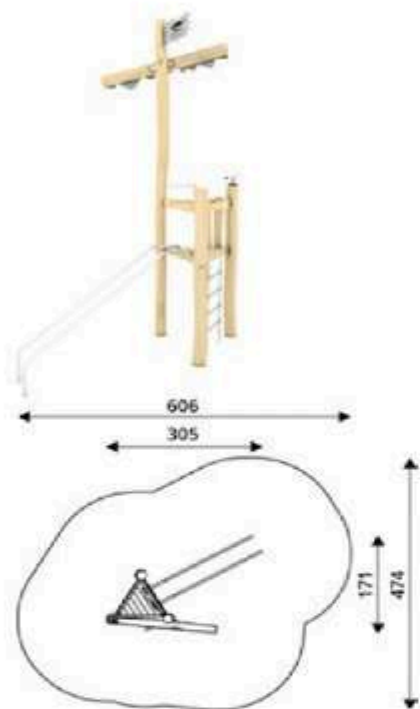

Product Code	Age Range	Top Height	Slide Height	Safety Area	Max Fall Height
PRB 113	5+	352cm	120cm	60,5m ²	238cm

Product Code	Age Range	Top Height	Slide Height	Safety Area	Max Fall Height
PRB 114	5+	428cm	210cm	83,7m ²	238cm

Product Code	Age Range	Top Height	Slide Height	Safety Area	Max Fall Height
PRB 115	2+	308cm	90cm	43,9m ²	90cm

Product Code	Age Range	Top Height	Slide Height	Safety Area	Max Fall Height
PRB 116	3+	400cm	-cm	29,8m ²	90cm

Product Code	Age Range	Top Height	Slide Height	Safety Area	Max Fall Height
PRB 117	2+	310cm	-cm	33,2m ²	110cm

Product Code	Age Range	Top Height	Slide Height	Safety Area	Max Fall Height
PRB 118	2+	155cm	-cm	22,2m ²	110cm

Product Code	Age Range	Top Height	Slide Height	Safety Area	Max Fall Height
PRB 119	3+	500cm	150cm	21,8m ²	150cm

Product Code	Age Range	Top Height	Slide Height	Safety Area	Max Fall Height
PRB 120	2+	300cm	90cm	28,1m ²	110cm