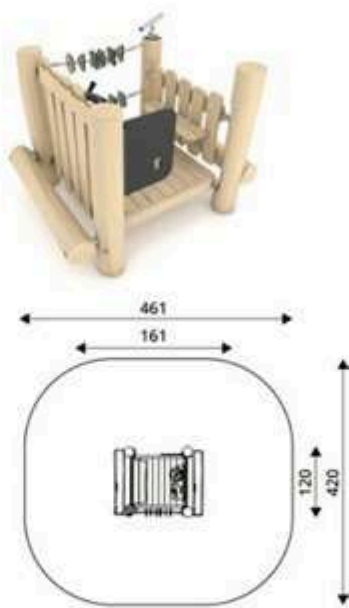

Product Code	Age Range	Top Height	Slide Height	Safety Area	Max Fall Height
PRB 119	3+	500cm	150cm	21,8m ²	150cm

Product Code	Age Range	Top Height	Slide Height	Safety Area	Max Fall Height
PRB 120	2+	300cm	90cm	28,1m ²	110cm

Product Code	Age Range	Top Height	Slide Height	Safety Area	Max Fall Height
PRB 121	2+	350cm	25cm	24,8m ²	110cm

Product Code	Age Range	Top Height	Slide Height	Safety Area	Max Fall Height
PRB 122	3+	460cm	150cm	75,7m ²	150cm

Product Code	Age Range	Top Height	Slide Height	Safety Area	Max Fall Height
PRB 123	3+	400cm	90cm	49,4m ²	90cm

Product Code	Age Range	Top Height	Slide Height	Safety Area	Max Fall Height
PRB 124	1+	206cm	-cm	22,7m ²	60cm

Product Code	Age Range	Top Height	Slide Height	Safety Area	Max Fall Height
PRB 125	2+	282cm	90cm	31,7m ²	60cm

Product Code	Age Range	Top Height	Slide Height	Safety Area	Max Fall Height
PRB 126	1+	129cm	25cm	17,4m ²	60cm