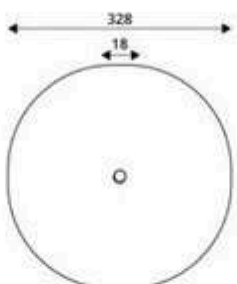

Product Code	Age Range	Top Height	Slide Height	Safety Area	Max Fall Height
PRB 130	1+	30cm	-cm	8,8m²	30cm