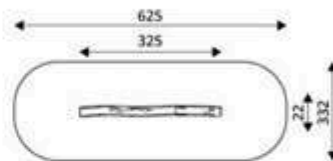

Product Code	Age Range	Top Height	Slide Height	Safety Area	Max Fall Height
PRB 178	3+	59cm	-cm	18,8m²	60cm