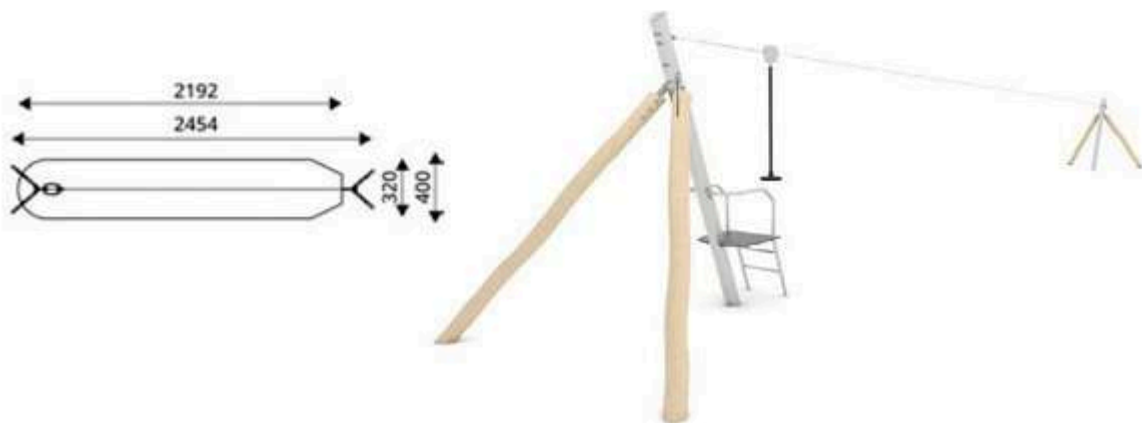

Product Code	Age Range	Top Height	Slide Height	Safety Area	Max Fall Height
PRB 201	5+	395cm	99cm	83,9m²	175cm