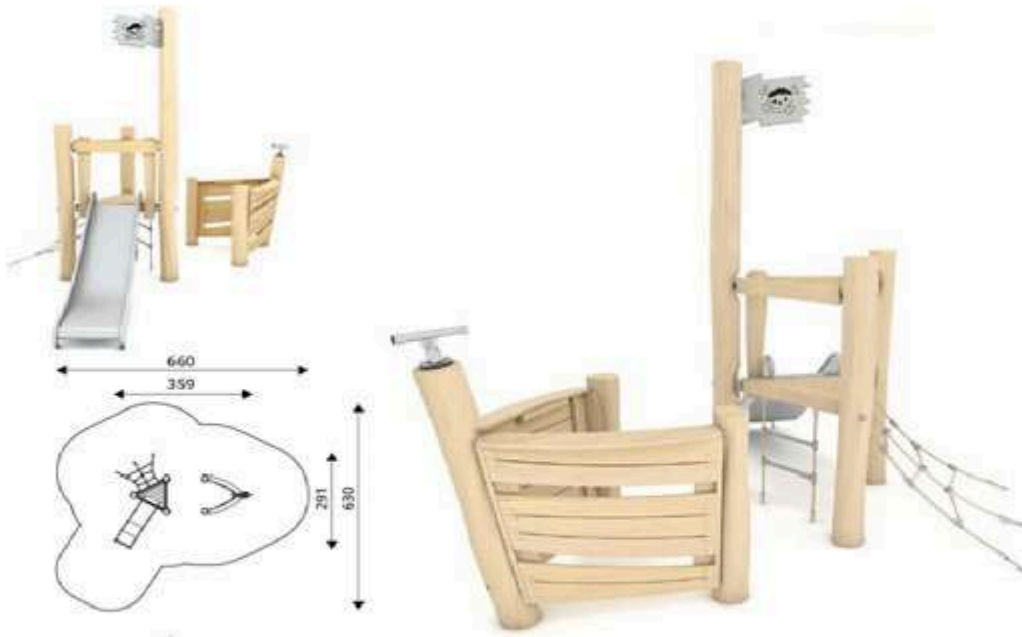

Product Code	Age Range	Top Height	Slide Height	Safety Area	Max Fall Height
PRB 113	5+	352cm	120cm	60,5m ²	238cm

Product Code	Age Range	Top Height	Slide Height	Safety Area	Max Fall Height
PRB 114	5+	428cm	210cm	83,7m ²	238cm

Product Code	Age Range	Top Height	Slide Height	Safety Area	Max Fall Height
PRB 115	2+	308cm	90cm	43,9m ²	90cm

Product Code	Age Range	Top Height	Slide Height	Safety Area	Max Fall Height
PRB 116	3+	400cm	-cm	29,8m ²	90cm

Product Code	Age Range	Top Height	Slide Height	Safety Area	Max Fall Height
PRB 117	2+	310cm	-cm	33,2m ²	110cm

Product Code	Age Range	Top Height	Slide Height	Safety Area	Max Fall Height
PRB 118	2+	155cm	-cm	22,2m ²	110cm

Product Code	Age Range	Top Height	Slide Height	Safety Area	Max Fall Height
PRB 119	3+	500cm	150cm	21,8m ²	150cm

Product Code	Age Range	Top Height	Slide Height	Safety Area	Max Fall Height
PRB 120	2+	300cm	90cm	28,1m ²	110cm