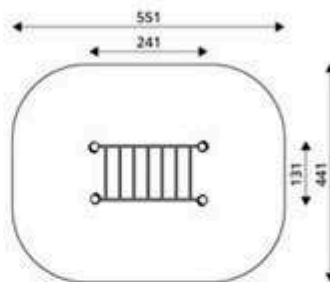

Product Code	Age Range	Top Height	Slide Height	Safety Area	Max Fall Height
PRB 217	14+	250cm	-cm	14,5m ²	130cm

Product Code	Age Range	Top Height	Slide Height	Safety Area	Max Fall Height
PRB 218	14+	250cm	-cm	21,8m ²	230cm

Product Code	Age Range	Top Height	Slide Height	Safety Area	Max Fall Height
PRB 219	14+	250cm	-cm	27,2m ²	233cm

Product Code	Age Range	Top Height	Slide Height	Safety Area	Max Fall Height
PRB 220	14+	250cm	-cm	21,6m ²	230cm

Product Code	Age Range	Top Height	Slide Height	Safety Area	Max Fall Height
PRB 221	14+	347cm	-cm	31,1m ²	246cm

Product Code	Age Range	Top Height	Slide Height	Safety Area	Max Fall Height
PRB 222	14+	348cm	-cm	27,1m ²	246cm