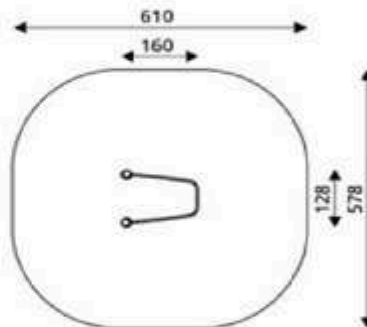

Product Code	Age Range	Top Height	Slide Height	Safety Area	Max Fall Height
PRB 215	14+	92cm	-cm	14,8m ²	60cm

Product Code	Age Range	Top Height	Slide Height	Safety Area	Max Fall Height
PRB 216	14+	92cm	-cm	14,6m ²	60cm

Product Code	Age Range	Top Height	Slide Height	Safety Area	Max Fall Height
PRB 217	14+	250cm	-cm	14,5m ²	130cm

Product Code	Age Range	Top Height	Slide Height	Safety Area	Max Fall Height
PRB 218	14+	250cm	-cm	21,8m ²	230cm

Product Code	Age Range	Top Height	Slide Height	Safety Area	Max Fall Height
PRB 219	14+	250cm	-cm	27,2m ²	233cm

Product Code	Age Range	Top Height	Slide Height	Safety Area	Max Fall Height
PRB 220	14+	250cm	-cm	21,6m ²	230cm