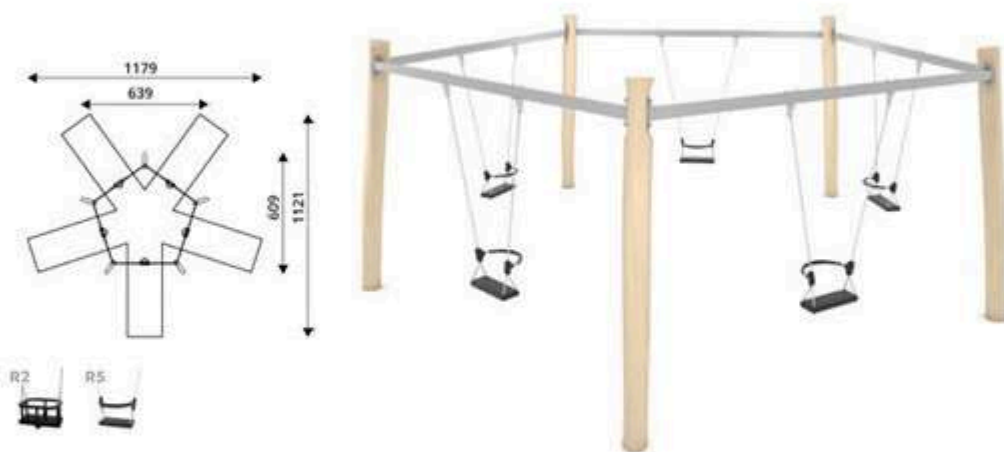

Product Code	Age Range	Top Height	Slide Height	Safety Area	Max Fall Height
PRB 189	1+	238cm	-cm	12,9m ²	175cm

Product Code	Age Range	Top Height	Slide Height	Safety Area	Max Fall Height
PRB 190	3+	298cm	-cm	18,1m ²	130cm

Product Code	Age Range	Top Height	Slide Height	Safety Area	Max Fall Height
PRB 191	1+/3+	238cm	-cm	13,0m ²	130cm

Product Code	Age Range	Top Height	Slide Height	Safety Area	Max Fall Height
PRB 192	1+/3+	238cm	-cm	21,5m ²	130cm

Product Code	Age Range	Top Height	Slide Height	Safety Area	Max Fall Height
PRB 193	1+/3+	238cm	-cm	35,2m ²	130cm

Product Code	Age Range	Top Height	Slide Height	Safety Area	Max Fall Height
PRB 194	1+/3+	238cm	-cm	42,5m ²	130cm

Product Code	Age Range	Top Height	Slide Height	Safety Area	Max Fall Height
PRB 195	1+/3+	239cm	-cm	46,5m ²	130cm

Product Code	Age Range	Top Height	Slide Height	Safety Area	Max Fall Height
PRB 196	3+	271cm	-cm	13,5m ²	130cm