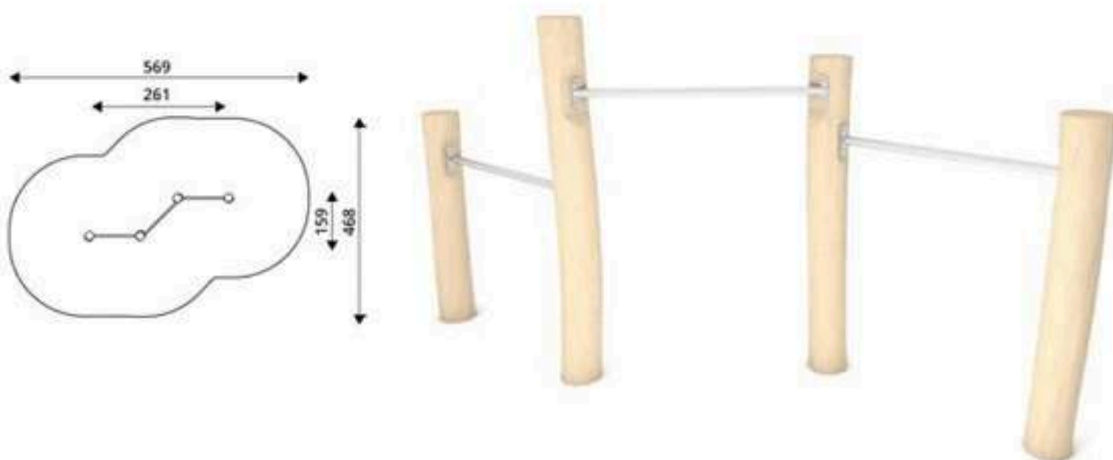

Product Code	Age Range	Top Height	Slide Height	Safety Area	Max Fall Height
PRB 140	3+	155cm	-cm	17,8m²	126cm