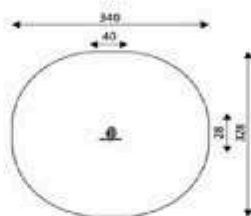

Product Code	Age Range	Top Height	Slide Height	Safety Area	Max Fall Height
PRB 172	1+	109cm	-cm	9,2m²	60cm