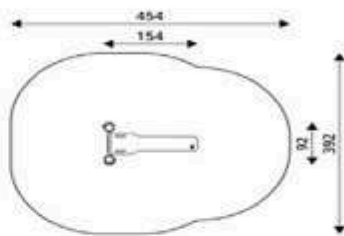

Product Code	Age Range	Top Height	Slide Height	Safety Area	Max Fall Height
PRB 211	14+	73cm	-cm	16,6m ²	73cm

Product Code	Age Range	Top Height	Slide Height	Safety Area	Max Fall Height
PRB 212	14+	126cm	-cm	16,5m ²	108cm

Product Code	Age Range	Top Height	Slide Height	Safety Area	Max Fall Height
PRB 213	14+	126cm	-cm	19,1m ²	108cm

Product Code	Age Range	Top Height	Slide Height	Safety Area	Max Fall Height
PRB 214	14+	148cm	-cm	19,7m ²	126cm