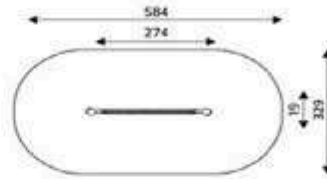

Product Code	Age Range	Top Height	Slide Height	Safety Area	Max Fall Height
PRB 136	3+	40cm	-cm	17,3m²	40cm

Product Code	Age Range	Top Height	Slide Height	Safety Area	Max Fall Height
PRB 137	3+	130cm	-cm	20,7m²	60cm

Product Code	Age Range	Top Height	Slide Height	Safety Area	Max Fall Height
PRB 138	5+	238cm	-cm	21,3m²	238cm