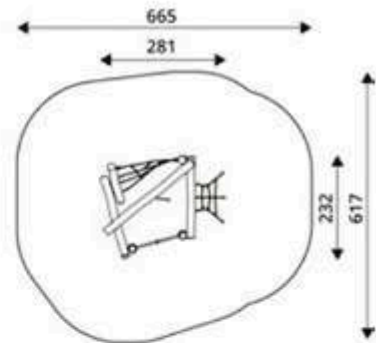

Product Code	Age Range	Top Height	Slide Height	Safety Area	Max Fall Height
PRB 147	3+	178cm	-cm	31,2m ²	90cm

Park World / Robinia

Product Code	Age Range	Top Height	Slide Height	Safety Area	Max Fall Height
PRB 148	3+	117cm	-cm	29,7m ²	117cm

Product Code	Age Range	Top Height	Slide Height	Safety Area	Max Fall Height
PRB 149	3+	110cm	-cm	27,2m ²	110cm

Product Code	Age Range	Top Height	Slide Height	Safety Area	Max Fall Height
PRB 150	3+	110cm	-cm	19,6m ²	110cm

Product Code	Age Range	Top Height	Slide Height	Safety Area	Max Fall Height
PRB 151	4+	170cm	-cm	43,7m ²	85cm

Product Code	Age Range	Top Height	Slide Height	Safety Area	Max Fall Height
PRB 152	4+	200cm	-cm	32,0m ²	190cm

Product Code	Age Range	Top Height	Slide Height	Safety Area	Max Fall Height
PRB 153	4+	99cm	-cm	21,1m ²	99cm

Product Code	Age Range	Top Height	Slide Height	Safety Area	Max Fall Height
PRB 154	3+	114cm	-cm	31,3m ²	114cm