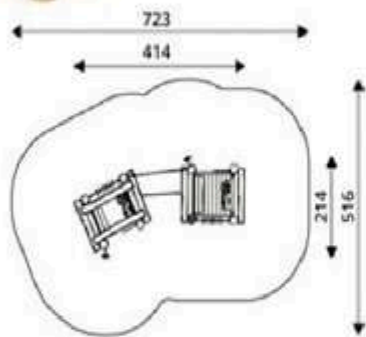

Product Code	Age Range	Top Height	Slide Height	Safety Area	Max Fall Height
PRB 121	2+	350cm	25cm	24,8m ²	110cm

Product Code	Age Range	Top Height	Slide Height	Safety Area	Max Fall Height
PRB 122	3+	460cm	150cm	75,7m ²	150cm

Product Code	Age Range	Top Height	Slide Height	Safety Area	Max Fall Height
PRB 123	3+	400cm	90cm	49,4m ²	90cm

Product Code	Age Range	Top Height	Slide Height	Safety Area	Max Fall Height
PRB 124	1+	206cm	-cm	22,7m ²	60cm

Product Code	Age Range	Top Height	Slide Height	Safety Area	Max Fall Height
PRB 125	2+	282cm	90cm	31,7m ²	60cm

Product Code	Age Range	Top Height	Slide Height	Safety Area	Max Fall Height
PRB 126	1+	129cm	25cm	17,4m ²	60cm

Product Code	Age Range	Top Height	Slide Height	Safety Area	Max Fall Height
PRB 127	1+	160cm	25cm	28,5m ²	60cm

Product Code	Age Range	Top Height	Slide Height	Safety Area	Max Fall Height
PRB 128	1+	160cm	-cm	17,4m ²	60cm