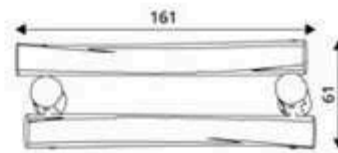

Product Code	Top Height	Width	Lenght
PRB 235	80cm	161cm	61cm