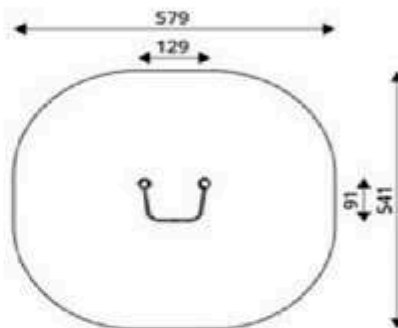

Product Code	Age Range	Top Height	Slide Height	Safety Area	Max Fall Height
PRB 222	14+	348cm	-cm	27,1m²	246cm