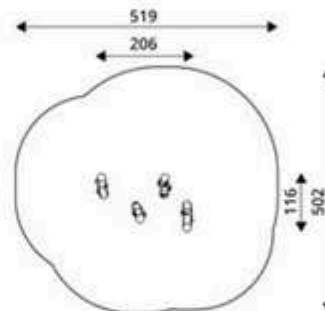

Product Code	Age Range	Top Height	Slide Height	Safety Area	Max Fall Height
PRB 131	3+	50cm	-cm	14,1m ²	60cm

Product Code	Age Range	Top Height	Slide Height	Safety Area	Max Fall Height
PRB 132	3+	48cm	-cm	21,1m ²	48cm

Product Code	Age Range	Top Height	Slide Height	Safety Area	Max Fall Height
PRB 133	3+	46cm	-cm	18,2m ²	46cm

Product Code	Age Range	Top Height	Slide Height	Safety Area	Max Fall Height
PRB 134	3+	65cm	-cm	25,6m ²	65cm

Product Code	Age Range	Top Height	Slide Height	Safety Area	Max Fall Height
PRB 135	3+	63cm	-cm	34,0m ²	63cm

Product Code	Age Range	Top Height	Slide Height	Safety Area	Max Fall Height
PRB 136	3+	40cm	-cm	17,3m ²	40cm

Product Code	Age Range	Top Height	Slide Height	Safety Area	Max Fall Height
PRB 137	3+	130cm	-cm	20,7m ²	60cm

Product Code	Age Range	Top Height	Slide Height	Safety Area	Max Fall Height
PRB 138	5+	238cm	-cm	21,3m ²	238cm