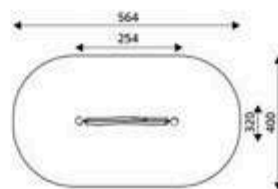

Product Code	Age Range	Top Height	Slide Height	Safety Area	Max Fall Height
PRB 181	3+	68cm	14cm	23,8m²	68cm

Product Code	Age Range	Top Height	Slide Height	Safety Area	Max Fall Height
PRB 182	3+	150cm	-cm	16,7m²	60cm

Product Code	Age Range	Top Height	Slide Height	Safety Area	Max Fall Height
PRB 183	3+	96cm	-cm	13,4m²	99cm