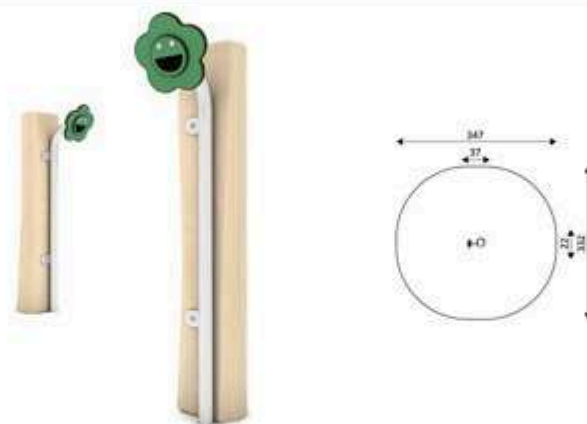

Product Code	Age Range	Top Height	Slide Height	Safety Area	Max Fall Height
PRB 165	1+	213cm	25cm	73,8m ²	60cm

Product Code	Age Range	Top Height	Slide Height	Safety Area	Max Fall Height
PRB 166	1+	110cm	-cm	13,0m ²	60cm

Product Code	Age Range	Top Height	Slide Height	Safety Area	Max Fall Height
PRB 167	1+	150cm	-cm	13,4m ²	60cm

Product Code	Age Range	Top Height	Slide Height	Safety Area	Max Fall Height
PRB 168	1+	140cm	-cm	12,2m ²	60cm

Product Code	Age Range	Top Height	Slide Height	Safety Area	Max Fall Height
PRB 169	1+	140cm	-cm	15,0m ²	60cm

Product Code	Age Range	Top Height	Slide Height	Safety Area	Max Fall Height
PRB 170	1+	150cm	-cm	25,2m ²	60cm