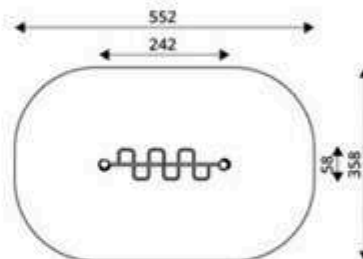

Product Code	Age Range	Top Height	Slide Height	Safety Area	Max Fall Height
PRB 225	14+	250cm	-cm	17,8m²	139cm