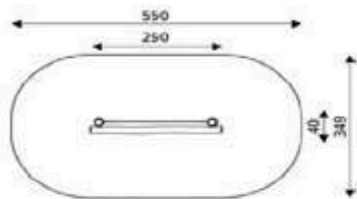

Product Code	Age Range	Top Height	Slide Height	Safety Area	Max Fall Height
PRB 139	3+	95cm	-cm	23,9m ²	80cm

Product Code	Age Range	Top Height	Slide Height	Safety Area	Max Fall Height
PRB 140	3+	155cm	-cm	17,8m ²	126cm

Product Code	Age Range	Top Height	Slide Height	Safety Area	Max Fall Height
PRB 141	3+	155cm	-cm	15,6m ²	126cm

Product Code	Age Range	Top Height	Slide Height	Safety Area	Max Fall Height
PRB 142	4+	200cm	-cm	22,2m ²	190cm

Product Code	Age Range	Top Height	Slide Height	Safety Area	Max Fall Height
PRB 143	3+	138cm	-cm	16,5m ²	120cm

Product Code	Age Range	Top Height	Slide Height	Safety Area	Max Fall Height
PRB 144	1+	90cm	-cm	15,2m ²	60cm