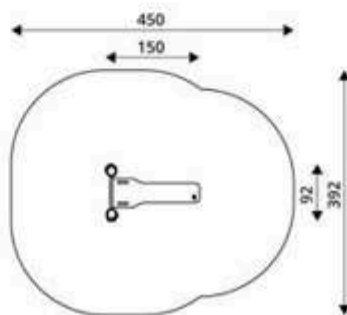

Product Code	Age Range	Top Height	Slide Height	Safety Area	Max Fall Height
PRB 216	14+	92cm	-cm	14,6m²	60cm