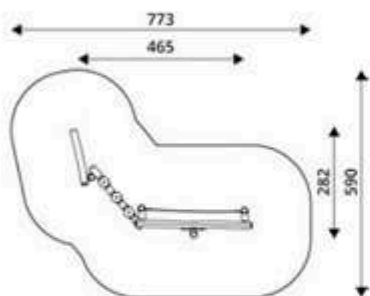

Product Code	Age Range	Top Height	Slide Height	Safety Area	Max Fall Height
PRB 141	3+	155cm	-cm	15,6m ²	126cm

Product Code	Age Range	Top Height	Slide Height	Safety Area	Max Fall Height
PRB 142	4+	200cm	-cm	22,2m ²	190cm

Product Code	Age Range	Top Height	Slide Height	Safety Area	Max Fall Height
PRB 143	3+	138cm	-cm	16,5m ²	120cm

Product Code	Age Range	Top Height	Slide Height	Safety Area	Max Fall Height
PRB 144	1+	90cm	-cm	15,2m ²	60cm

Product Code	Age Range	Top Height	Slide Height	Safety Area	Max Fall Height
PRB 145	3+	150cm	-cm	17,2m ²	60cm

Product Code	Age Range	Top Height	Slide Height	Safety Area	Max Fall Height
PRB 146	3+	160cm	-cm	21,4m ²	60cm

Product Code	Age Range	Top Height	Slide Height	Safety Area	Max Fall Height
PRB 147	3+	178cm	-cm	31,2m ²	90cm

Park World / Robinia

Product Code	Age Range	Top Height	Slide Height	Safety Area	Max Fall Height
PRB 148	3+	117cm	-cm	29,7m ²	117cm