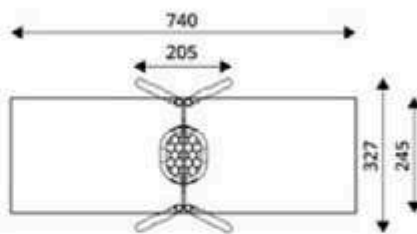

Product Code	Age Range	Top Height	Slide Height	Safety Area	Max Fall Height
PRB 197	3+	238cm	-cm	18,1m²	130cm