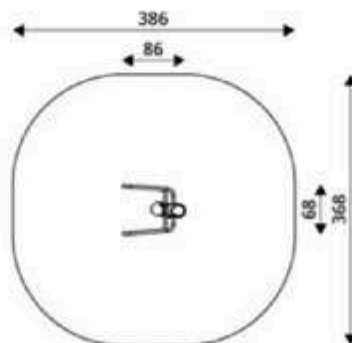

Product Code	Age Range	Top Height	Slide Height	Safety Area	Max Fall Height
PRB 203	14+	145cm	-cm	18m ²	60cm

Product Code	Age Range	Top Height	Slide Height	Safety Area	Max Fall Height
PRB 204	14+	155cm	-cm	18m ²	60cm

Product Code	Age Range	Top Height	Slide Height	Safety Area	Max Fall Height
PRB 205	14+	145cm	-cm	11.6m ²	60cm

Product Code	Age Range	Top Height	Slide Height	Safety Area	Max Fall Height
PRB 206	14+	175cm	-cm	12.6m ²	60cm

Product Code	Age Range	Top Height	Slide Height	Safety Area	Max Fall Height
PRB 207	14+	145cm	-cm	12.7m ²	60cm

Product Code	Age Range	Top Height	Slide Height	Safety Area	Max Fall Height
PRB 208	14+	145cm	-cm	20.0m ²	112cm

Product Code	Age Range	Top Height	Slide Height	Safety Area	Max Fall Height
PRB 209	14+	155cm	-cm	11,9m ²	60cm

Product Code	Age Range	Top Height	Slide Height	Safety Area	Max Fall Height
PRB 210	14+	155cm	-cm	12,3m ²	60cm