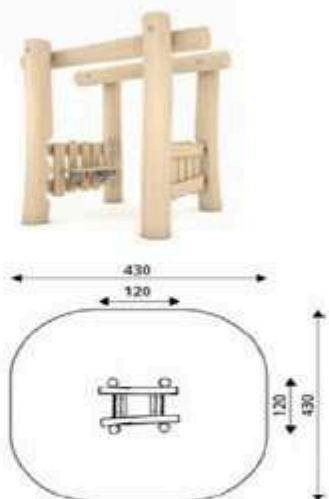

PARK WORLD

EU

ROBINIA CATALOG

2024

NEW YORK
Vintage Co.
URBAN DENIM CITY
+ HAND CRAFT +

Product Code	Age Range	Top Height	Slide Height	Safety Area	Max Fall Height
PRB 101	1+	160cm	-	16,5m ²	60cm

Product Code	Age Range	Top Height	Slide Height	Safety Area	Max Fall Height
PRB102	2+	200cm	90	21,2m ²	90cm

Product Code	Age Range	Top Height	Slide Height	Safety Area	Max Fall Height
PRB 103	3+	200cm	90cm	32,9m ²	165cm

Product Code	Age Range	Top Height	Slide Height	Safety Area	Max Fall Height
PRB 104	3+	250cm	120cm	35,3m ²	165cm

Product Code	Age Range	Top Height	Slide Height	Safety Area	Max Fall Height
PRB 105	4+	250cm	120cm	51,2m ²	200cm

Product Code	Age Range	Top Height	Slide Height	Safety Area	Max Fall Height
PRB 106	1+	188cm	-cm	17,4m ²	60cm