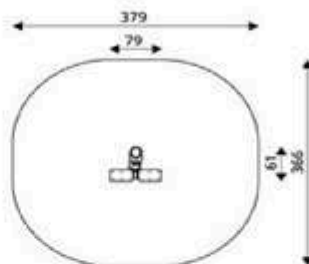

Product Code	Age Range	Top Height	Slide Height	Safety Area	Max Fall Height
PRB 205	14+	145cm	-cm	11.6m ²	60cm

Product Code	Age Range	Top Height	Slide Height	Safety Area	Max Fall Height
PRB 206	14+	175cm	-cm	12.6m ²	60cm

Product Code	Age Range	Top Height	Slide Height	Safety Area	Max Fall Height
PRB 207	14+	145cm	-cm	12.7m ²	60cm

Product Code	Age Range	Top Height	Slide Height	Safety Area	Max Fall Height
PRB 208	14+	145cm	-cm	20.0m ²	112cm