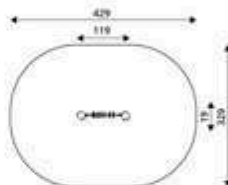

Product Code	Age Range	Top Height	Slide Height	Safety Area	Max Fall Height
PRB 167	1+	150cm	-cm	13,4m²	60cm