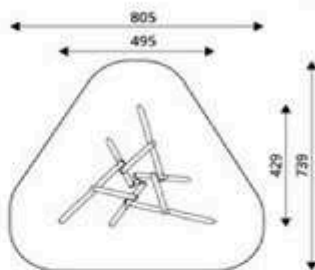

Product Code	Age Range	Top Height	Slide Height	Safety Area	Max Fall Height
PRB 145	3+	150cm	-cm	17,2m ²	60cm

Product Code	Age Range	Top Height	Slide Height	Safety Area	Max Fall Height
PRB 146	3+	160cm	-cm	21,4m ²	60cm

Product Code	Age Range	Top Height	Slide Height	Safety Area	Max Fall Height
PRB 147	3+	178cm	-cm	31,2m ²	90cm

Park World / Robinia

Product Code	Age Range	Top Height	Slide Height	Safety Area	Max Fall Height
PRB 148	3+	117cm	-cm	29,7m ²	117cm

Product Code	Age Range	Top Height	Slide Height	Safety Area	Max Fall Height
PRB 149	3+	110cm	-cm	27,2m ²	110cm

Product Code	Age Range	Top Height	Slide Height	Safety Area	Max Fall Height
PRB 150	3+	110cm	-cm	19,6m ²	110cm