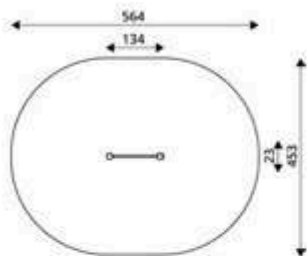

Product Code	Age Range	Top Height	Slide Height	Safety Area	Max Fall Height
PRB 218	14+	250cm	-cm	21,8m²	230cm