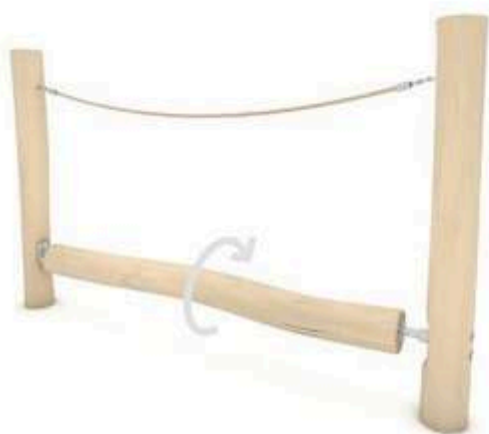

Product Code	Age Range	Top Height	Slide Height	Safety Area	Max Fall Height
PRB 181	3+	68cm	14cm	23,8m²	68cm

Product Code	Age Range	Top Height	Slide Height	Safety Area	Max Fall Height
PRB 182	3+	150cm	-cm	16,7m²	60cm

Product Code	Age Range	Top Height	Slide Height	Safety Area	Max Fall Height
PRB 183	3+	96cm	-cm	13,4m²	99cm