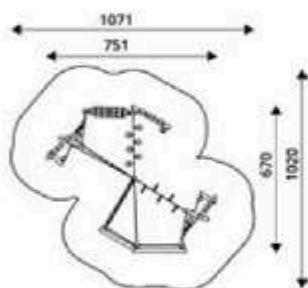

Product Code	Age Range	Top Height	Slide Height	Safety Area	Max Fall Height
PRB 151	4+	170cm	-cm	43,7m ²	85cm

Product Code	Age Range	Top Height	Slide Height	Safety Area	Max Fall Height
PRB 152	4+	200cm	-cm	32,0m ²	190cm

Product Code	Age Range	Top Height	Slide Height	Safety Area	Max Fall Height
PRB 153	4+	99cm	-cm	21,1m ²	99cm

Product Code	Age Range	Top Height	Slide Height	Safety Area	Max Fall Height
PRB 154	3+	114cm	-cm	31,3m ²	114cm

Product Code	Age Range	Top Height	Slide Height	Safety Area	Max Fall Height
PRB 155	4+	200cm	-cm	33,2m ²	200cm

Product Code	Age Range	Top Height	Slide Height	Safety Area	Max Fall Height
PRB 156	5+	240cm	-cm	53,4m ²	240cm