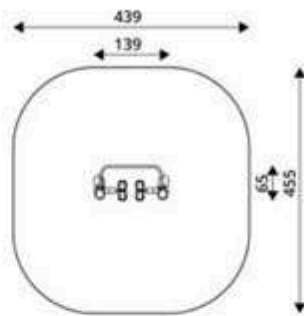

Product Code	Age Range	Top Height	Slide Height	Safety Area	Max Fall Height
PRB 197	3+	238cm	-cm	18,1m ²	130cm

Product Code	Age Range	Top Height	Slide Height	Safety Area	Max Fall Height
PRB 198	1+/3+	238cm	-cm	31,8m ²	130cm

Product Code	Age Range	Top Height	Slide Height	Safety Area	Max Fall Height
PRB 199	1+/3+	238cm	-cm	40,3m ²	130cm

Product Code	Age Range	Top Height	Slide Height	Safety Area	Max Fall Height
PRB 200	1+/3+	238cm	-cm	37,0m ²	130cm

Product Code	Age Range	Top Height	Slide Height	Safety Area	Max Fall Height
PRB 201	5+	395cm	99cm	83,9m ²	175cm

Product Code	Age Range	Top Height	Slide Height	Safety Area	Max Fall Height
PRB 202	5+	395cm	99cm	131,8m ²	175cm