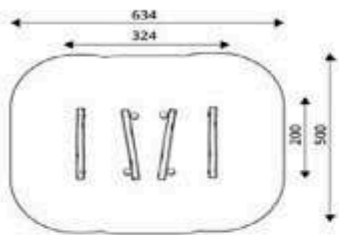

Product Code	Age Range	Top Height	Slide Height	Safety Area	Max Fall Height
PRB 143	3+	138cm	-cm	16,5m ²	120cm

Product Code	Age Range	Top Height	Slide Height	Safety Area	Max Fall Height
PRB 144	1+	90cm	-cm	15,2m ²	60cm

Product Code	Age Range	Top Height	Slide Height	Safety Area	Max Fall Height
PRB 145	3+	150cm	-cm	17,2m ²	60cm

Product Code	Age Range	Top Height	Slide Height	Safety Area	Max Fall Height
PRB 146	3+	160cm	-cm	21,4m ²	60cm

Product Code	Age Range	Top Height	Slide Height	Safety Area	Max Fall Height
PRB 147	3+	178cm	-cm	31,2m ²	90cm

Park World / Robinia

Product Code	Age Range	Top Height	Slide Height	Safety Area	Max Fall Height
PRB 148	3+	117cm	-cm	29,7m ²	117cm