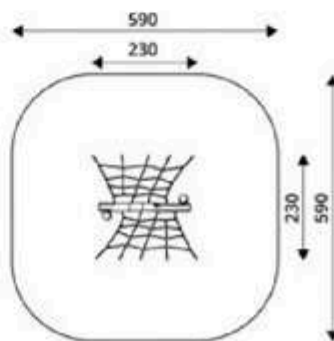

Product Code	Age Range	Top Height	Slide Height	Safety Area	Max Fall Height
PRB 151	4+	170cm	-cm	43,7m²	85cm

Product Code	Age Range	Top Height	Slide Height	Safety Area	Max Fall Height
PRB 152	4+	200cm	-cm	32,0m²	190cm