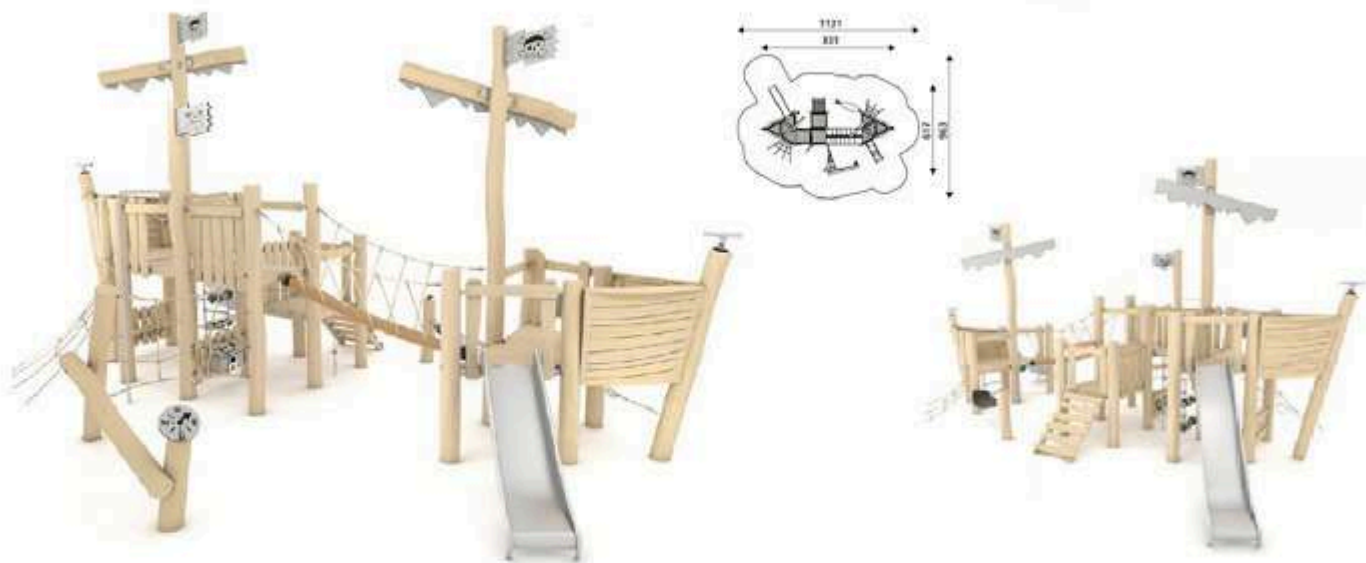

Product Code	Age Range	Top Height	Slide Height	Safety Area	Max Fall Height
PRB 122	3+	460cm	150cm	75,7m²	150cm