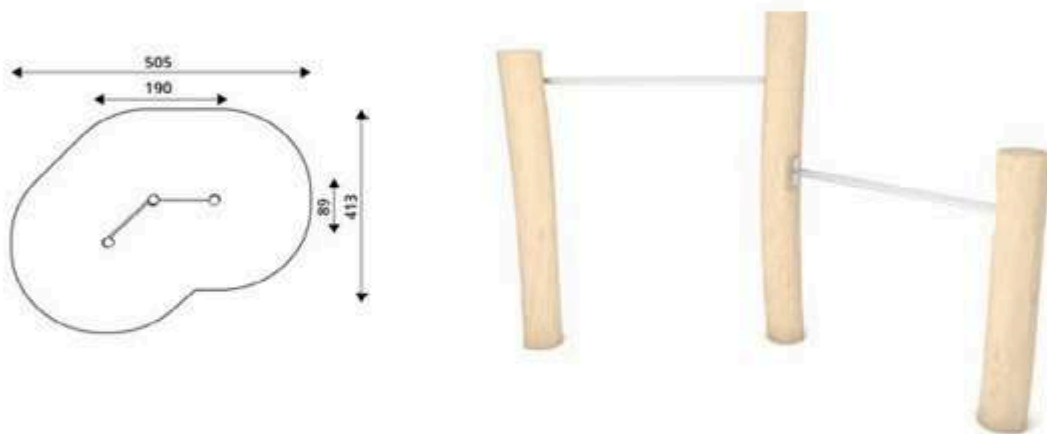

Product Code	Age Range	Top Height	Slide Height	Safety Area	Max Fall Height
PRB 141	3+	155cm	-cm	15,6m²	126cm