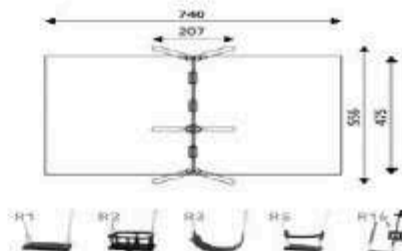

Product Code	Age Range	Top Height	Slide Height	Safety Area	Max Fall Height
PRB 193	1+/3+	238cm	-cm	35,2m²	130cm