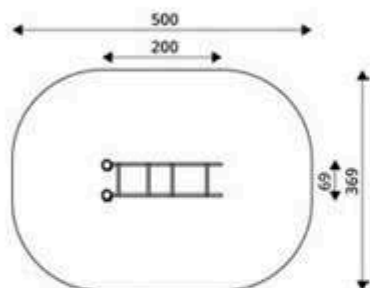

Product Code	Age Range	Top Height	Slide Height	Safety Area	Max Fall Height
PRB 205	14+	145cm	-cm	11.6m ²	60cm

Product Code	Age Range	Top Height	Slide Height	Safety Area	Max Fall Height
PRB 206	14+	175cm	-cm	12.6m ²	60cm

Product Code	Age Range	Top Height	Slide Height	Safety Area	Max Fall Height
PRB 207	14+	145cm	-cm	12.7m ²	60cm

Product Code	Age Range	Top Height	Slide Height	Safety Area	Max Fall Height
PRB 208	14+	145cm	-cm	20.0m ²	112cm

Product Code	Age Range	Top Height	Slide Height	Safety Area	Max Fall Height
PRB 209	14+	155cm	-cm	11,9m ²	60cm

Product Code	Age Range	Top Height	Slide Height	Safety Area	Max Fall Height
PRB 210	14+	155cm	-cm	12,3m ²	60cm