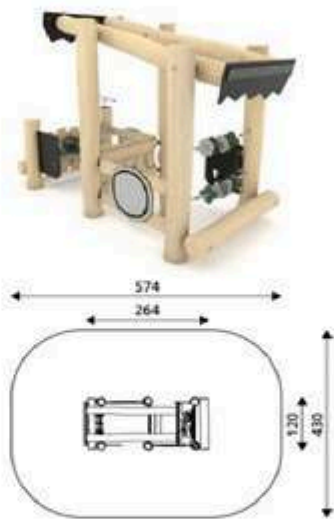

Product Code	Age Range	Top Height	Slide Height	Safety Area	Max Fall Height
PRB 124	1+	206cm	-cm	22,7m²	60cm