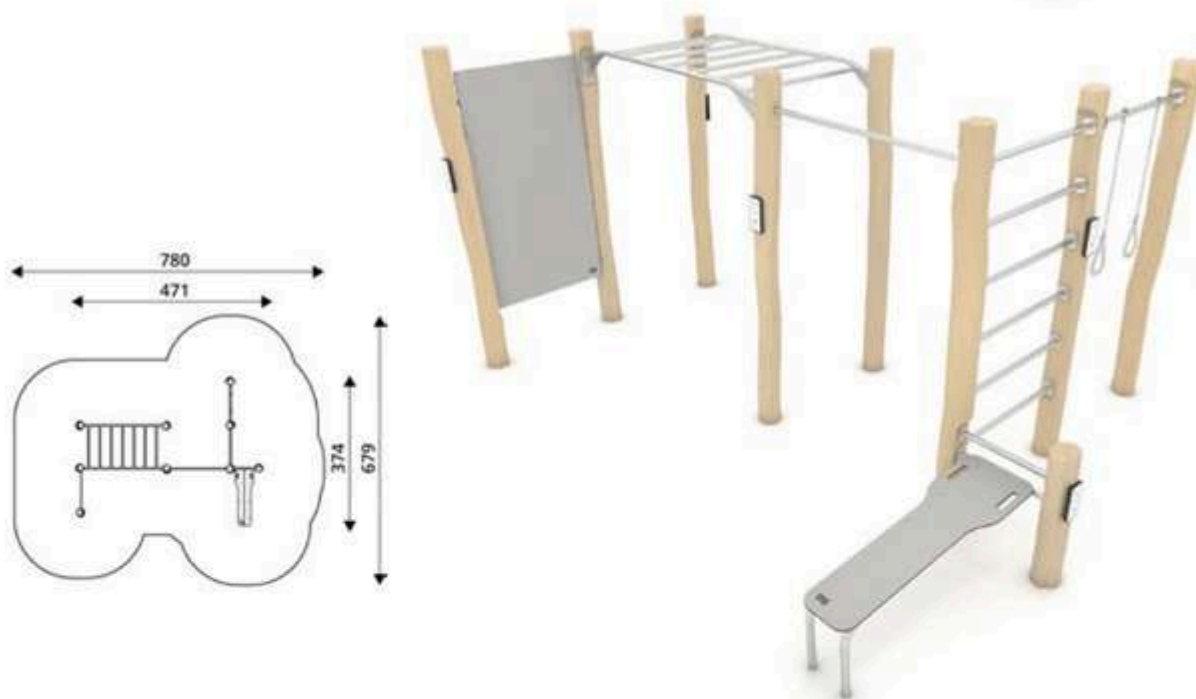

Product Code	Age Range	Top Height	Slide Height	Safety Area	Max Fall Height
PRB 221	14+	347cm	-cm	31,1m ²	246cm

Product Code	Age Range	Top Height	Slide Height	Safety Area	Max Fall Height
PRB 222	14+	348cm	-cm	27,1m ²	246cm

Product Code	Age Range	Top Height	Slide Height	Safety Area	Max Fall Height
PRB 223	14+	250cm	-cm	22,4m ²	139cm

Product Code	Age Range	Top Height	Slide Height	Safety Area	Max Fall Height
PRB 224	14+	250cm	-cm	12,9m ²	125cm

Product Code	Age Range	Top Height	Slide Height	Safety Area	Max Fall Height
PRB 225	14+	250cm	-cm	17,8m ²	139cm

Product Code	Age Range	Top Height	Slide Height	Safety Area	Max Fall Height
PRB 226	14+	260cm	-cm	35,4m ²	240cm

Product Code	Age Range	Top Height	Slide Height	Safety Area	Max Fall Height
PRB 227	14+	250cm	-cm	41,6m ²	233cm

Product Code	Age Range	Top Height	Slide Height	Safety Area	Max Fall Height
PRB 228	14+	347cm	-cm	51,8m ²	245cm