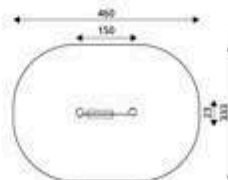

Park World / Robinia

Product Code	Age Range	Top Height	Slide Height	Safety Area	Max Fall Height
PRB 161	2+	180cm	90cm	17,1m ²	90cm

Product Code	Age Range	Top Height	Slide Height	Safety Area	Max Fall Height
PRB 162	2+	178cm	25cm	16,9m ²	60cm

Product Code	Age Range	Top Height	Slide Height	Safety Area	Max Fall Height
PRB 163	1+	20cm	-cm	24,1m ²	20cm

Product Code	Age Range	Top Height	Slide Height	Safety Area	Max Fall Height
PRB 164	2+	175cm	-cm	20,8m ²	60cm

Product Code	Age Range	Top Height	Slide Height	Safety Area	Max Fall Height
PRB 165	1+	213cm	25cm	73,8m ²	60cm

Product Code	Age Range	Top Height	Slide Height	Safety Area	Max Fall Height
PRB 166	1+	110cm	-cm	13,0m ²	60cm