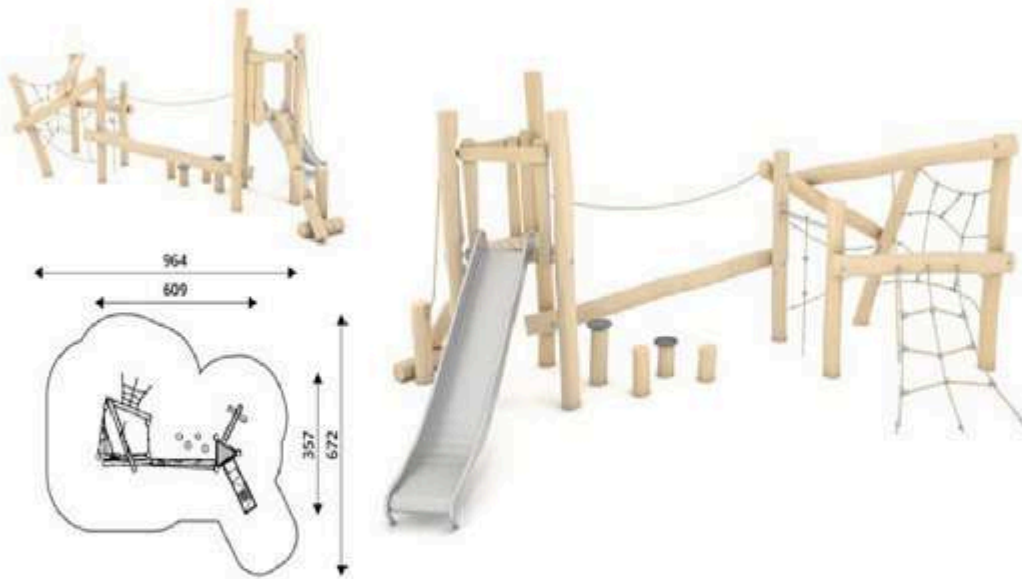

PARK WORLD

EU

ROBINIA CATALOG

2024

NEW YORK
Vintage Co.
URBAN DENIM CITY
+ HAND CRAFT +

Product Code	Age Range	Top Height	Slide Height	Safety Area	Max Fall Height
PRB 101	1+	160cm	-	16,5m ²	60cm

Product Code	Age Range	Top Height	Slide Height	Safety Area	Max Fall Height
PRB102	2+	200cm	90	21,2m ²	90cm

Product Code	Age Range	Top Height	Slide Height	Safety Area	Max Fall Height
PRB 103	3+	200cm	90cm	32,9m ²	165cm

Product Code	Age Range	Top Height	Slide Height	Safety Area	Max Fall Height
PRB 104	3+	250cm	120cm	35,3m ²	165cm

Product Code	Age Range	Top Height	Slide Height	Safety Area	Max Fall Height
PRB 105	4+	250cm	120cm	51,2m ²	200cm

Product Code	Age Range	Top Height	Slide Height	Safety Area	Max Fall Height
PRB 106	1+	188cm	-cm	17,4m ²	60cm

Park World / Robinia

Product Code	Age Range	Top Height	Slide Height	Safety Area	Max Fall Height
PRB 161	2+	180cm	90cm	17,1m ²	90cm

Product Code	Age Range	Top Height	Slide Height	Safety Area	Max Fall Height
PRB 162	2+	178cm	25cm	16,9m ²	60cm