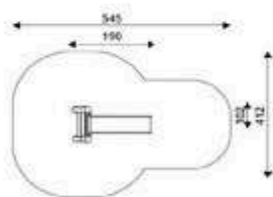

Product Code	Age Range	Top Height	Slide Height	Safety Area	Max Fall Height
PRB 162	2+	178cm	25cm	16,9m²	60cm