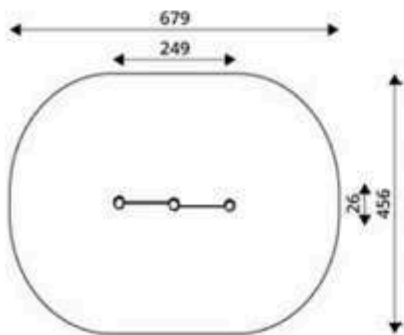

Product Code	Age Range	Top Height	Slide Height	Safety Area	Max Fall Height
PRB 213	14+	126cm	-cm	19,1m ²	108cm

Product Code	Age Range	Top Height	Slide Height	Safety Area	Max Fall Height
PRB 214	14+	148cm	-cm	19,7m ²	126cm

Product Code	Age Range	Top Height	Slide Height	Safety Area	Max Fall Height
PRB 215	14+	92cm	-cm	14,8m ²	60cm

Product Code	Age Range	Top Height	Slide Height	Safety Area	Max Fall Height
PRB 216	14+	92cm	-cm	14,6m ²	60cm

Product Code	Age Range	Top Height	Slide Height	Safety Area	Max Fall Height
PRB 217	14+	250cm	-cm	14,5m ²	130cm

Product Code	Age Range	Top Height	Slide Height	Safety Area	Max Fall Height
PRB 218	14+	250cm	-cm	21,8m ²	230cm