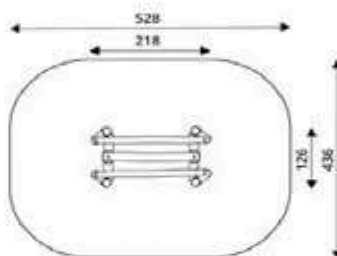

Product Code	Age Range	Top Height	Slide Height	Safety Area	Max Fall Height
PRB 147	3+	178cm	-cm	31,2m ²	90cm

Park World / Robinia

Product Code	Age Range	Top Height	Slide Height	Safety Area	Max Fall Height
PRB 148	3+	117cm	-cm	29,7m ²	117cm

Product Code	Age Range	Top Height	Slide Height	Safety Area	Max Fall Height
PRB 149	3+	110cm	-cm	27,2m ²	110cm

Product Code	Age Range	Top Height	Slide Height	Safety Area	Max Fall Height
PRB 150	3+	110cm	-cm	19,6m ²	110cm

Product Code	Age Range	Top Height	Slide Height	Safety Area	Max Fall Height
PRB 151	4+	170cm	-cm	43,7m ²	85cm

Product Code	Age Range	Top Height	Slide Height	Safety Area	Max Fall Height
PRB 152	4+	200cm	-cm	32,0m ²	190cm