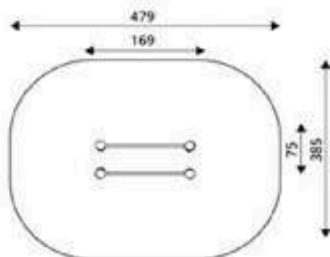

Product Code	Age Range	Top Height	Slide Height	Safety Area	Max Fall Height
PRB 137	3+	130cm	-cm	20,7m ²	60cm

Product Code	Age Range	Top Height	Slide Height	Safety Area	Max Fall Height
PRB 138	5+	238cm	-cm	21,3m ²	238cm

Product Code	Age Range	Top Height	Slide Height	Safety Area	Max Fall Height
PRB 139	3+	95cm	-cm	23,9m ²	80cm

Product Code	Age Range	Top Height	Slide Height	Safety Area	Max Fall Height
PRB 140	3+	155cm	-cm	17,8m ²	126cm

Product Code	Age Range	Top Height	Slide Height	Safety Area	Max Fall Height
PRB 141	3+	155cm	-cm	15,6m ²	126cm

Product Code	Age Range	Top Height	Slide Height	Safety Area	Max Fall Height
PRB 142	4+	200cm	-cm	22,2m ²	190cm

Product Code	Age Range	Top Height	Slide Height	Safety Area	Max Fall Height
PRB 143	3+	138cm	-cm	16,5m ²	120cm

Product Code	Age Range	Top Height	Slide Height	Safety Area	Max Fall Height
PRB 144	1+	90cm	-cm	15,2m ²	60cm