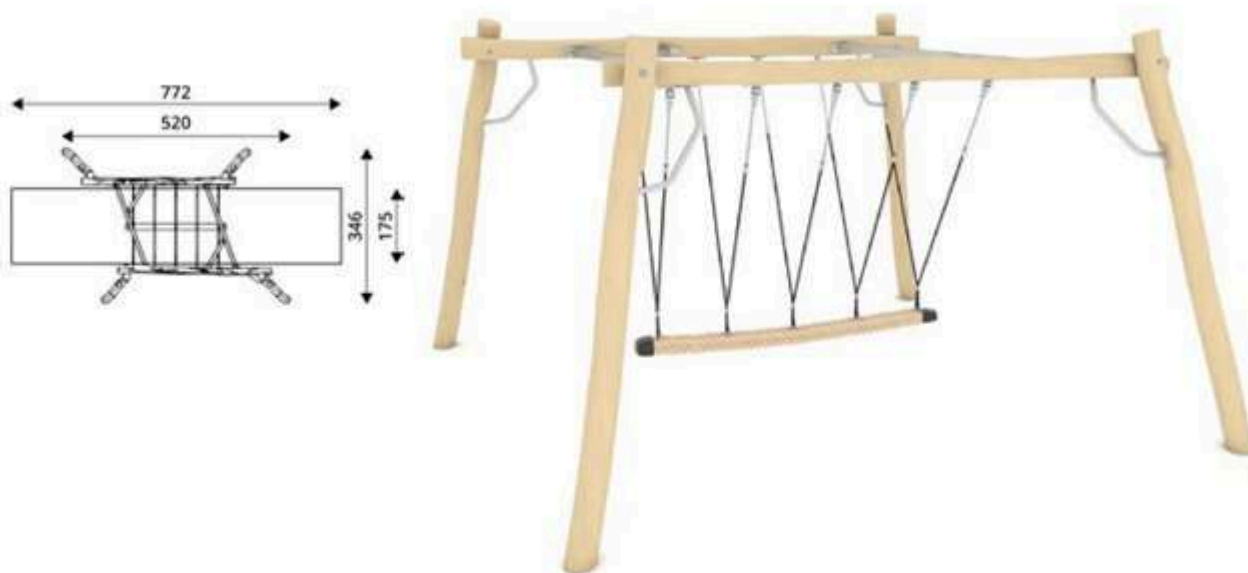

Product Code	Age Range	Top Height	Slide Height	Safety Area	Max Fall Height
PRB 196	3+	271cm	-cm	13,5m²	130cm