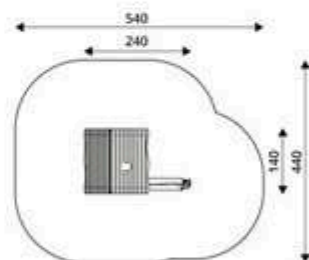

Product Code	Age Range	Top Height	Slide Height	Safety Area	Max Fall Height
PRB 103	3+	200cm	90cm	32,9m ²	165cm

Product Code	Age Range	Top Height	Slide Height	Safety Area	Max Fall Height
PRB 104	3+	250cm	120cm	35,3m ²	165cm

Product Code	Age Range	Top Height	Slide Height	Safety Area	Max Fall Height
PRB 105	4+	250cm	120cm	51,2m ²	200cm

Product Code	Age Range	Top Height	Slide Height	Safety Area	Max Fall Height
PRB 106	1+	188cm	-cm	17,4m ²	60cm