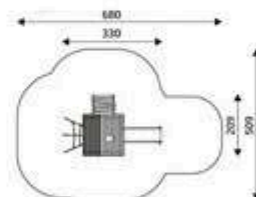

Product Code	Age Range	Top Height	Slide Height	Safety Area	Max Fall Height
PRB 109	2+	308cm	90cm	25,7m²	90cm