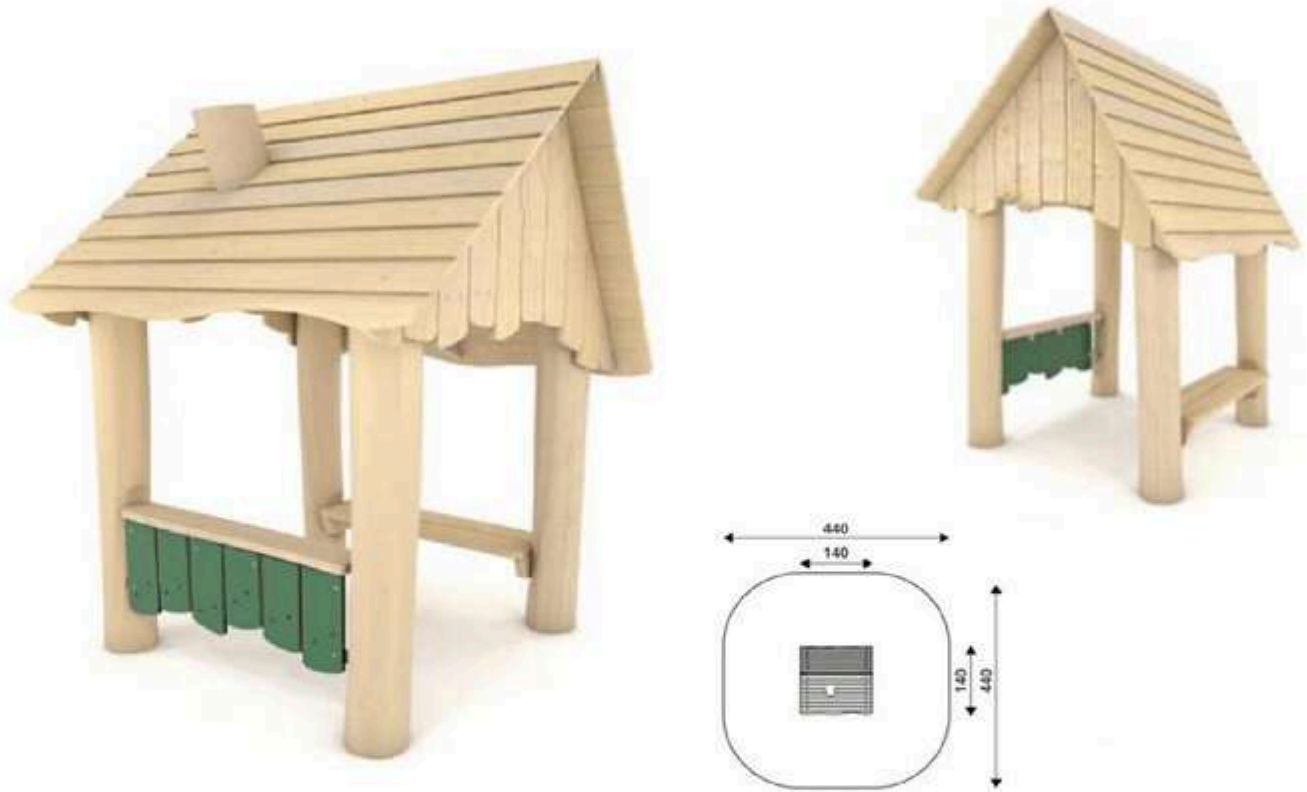

Product Code	Age Range	Top Height	Slide Height	Safety Area	Max Fall Height
PRB 106	1+	188cm	-cm	17,4m²	60cm