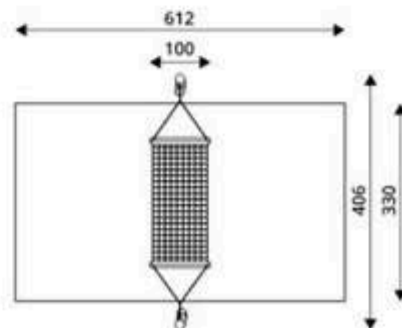

Product Code	Age Range	Top Height	Slide Height	Safety Area	Max Fall Height
PRB 173	3+	162cm	-cm	20,2m²	90cm