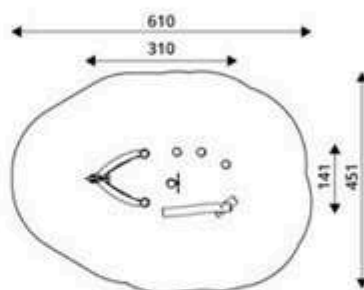

Product Code	Age Range	Top Height	Slide Height	Safety Area	Max Fall Height
PRB 111	3+	368cm	150cm	32,1m ²	150cm

Product Code	Age Range	Top Height	Slide Height	Safety Area	Max Fall Height
PRB 112	5+	427cm	210cm	51,2m ²	238cm

Product Code	Age Range	Top Height	Slide Height	Safety Area	Max Fall Height
PRB 113	5+	352cm	120cm	60,5m ²	238cm

Product Code	Age Range	Top Height	Slide Height	Safety Area	Max Fall Height
PRB 114	5+	428cm	210cm	83,7m ²	238cm

Product Code	Age Range	Top Height	Slide Height	Safety Area	Max Fall Height
PRB 115	2+	308cm	90cm	43,9m ²	90cm

Product Code	Age Range	Top Height	Slide Height	Safety Area	Max Fall Height
PRB 116	3+	400cm	-cm	29,8m ²	90cm

Product Code	Age Range	Top Height	Slide Height	Safety Area	Max Fall Height
PRB 117	2+	310cm	-cm	33,2m ²	110cm

Product Code	Age Range	Top Height	Slide Height	Safety Area	Max Fall Height
PRB 118	2+	155cm	-cm	22,2m ²	110cm