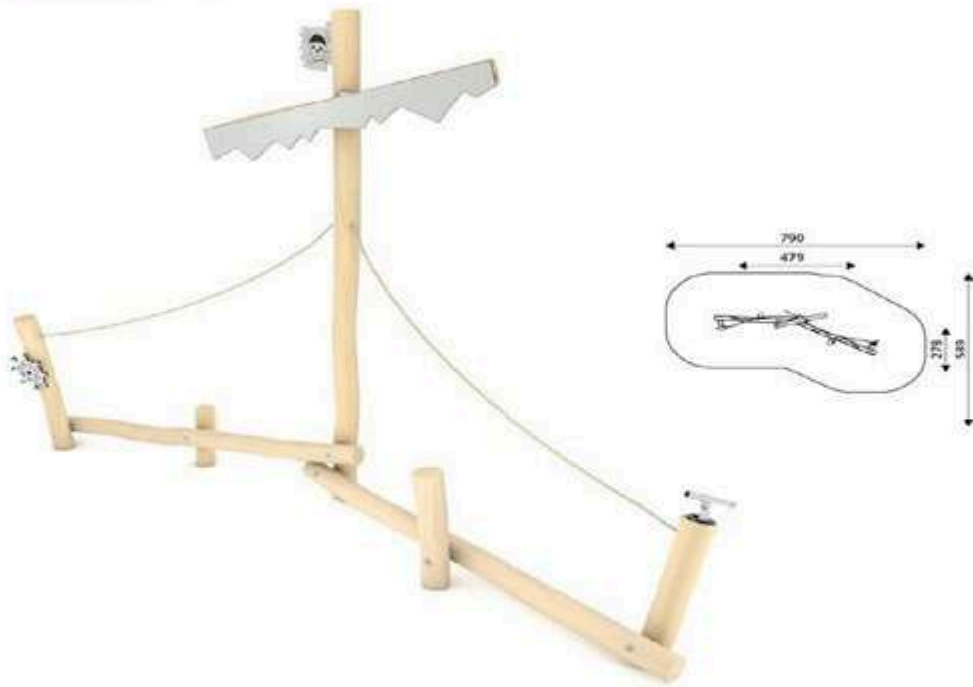

Product Code	Age Range	Top Height	Slide Height	Safety Area	Max Fall Height
PRB 109	2+	308cm	90cm	25,7m ²	90cm

Product Code	Age Range	Top Height	Slide Height	Safety Area	Max Fall Height
PRB 110	2+	308cm	90cm	29,1m ²	90cm

Product Code	Age Range	Top Height	Slide Height	Safety Area	Max Fall Height
PRB 111	3+	368cm	150cm	32,1m ²	150cm

Product Code	Age Range	Top Height	Slide Height	Safety Area	Max Fall Height
PRB 112	5+	427cm	210cm	51,2m ²	238cm

Product Code	Age Range	Top Height	Slide Height	Safety Area	Max Fall Height
PRB 113	5+	352cm	120cm	60,5m ²	238cm

Product Code	Age Range	Top Height	Slide Height	Safety Area	Max Fall Height
PRB 114	5+	428cm	210cm	83,7m ²	238cm

Product Code	Age Range	Top Height	Slide Height	Safety Area	Max Fall Height
PRB 115	2+	308cm	90cm	43,9m ²	90cm

Product Code	Age Range	Top Height	Slide Height	Safety Area	Max Fall Height
PRB 116	3+	400cm	-cm	29,8m ²	90cm