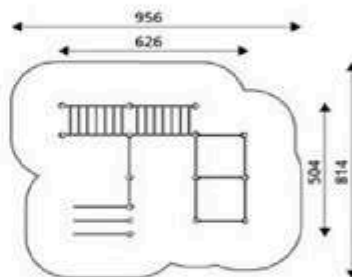

Product Code	Age Range	Top Height	Slide Height	Safety Area	Max Fall Height
PRB 230	14+	260cm	-cm	68,6m²	240cm