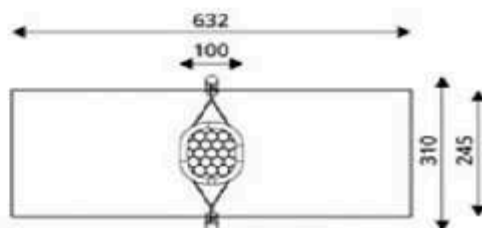

Product Code	Age Range	Top Height	Slide Height	Safety Area	Max Fall Height
PRB 187	1+/3+	176cm	-cm	31,0m²	99cm

Product Code	Age Range	Top Height	Slide Height	Safety Area	Max Fall Height
PRB 188	3+	176cm	-cm	15,5m²	105cm

Product Code	Age Range	Top Height	Slide Height	Safety Area	Max Fall Height
PRB 189	1+	238cm	-cm	12,9m²	175cm