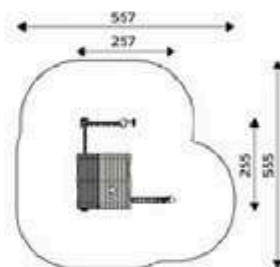

Product Code	Age Range	Top Height	Slide Height	Safety Area	Max Fall Height
PRB 108	1+	210cm	25cm	24,8m²	60cm