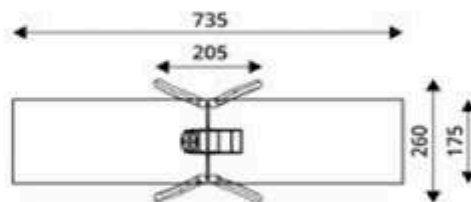

Product Code	Age Range	Top Height	Slide Height	Safety Area	Max Fall Height
PRB 188	3+	176cm	-cm	15,5m²	105cm