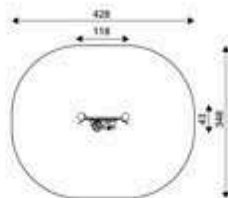

Product Code	Age Range	Top Height	Slide Height	Safety Area	Max Fall Height
PRB 166	1+	110cm	-cm	13,0m²	60cm