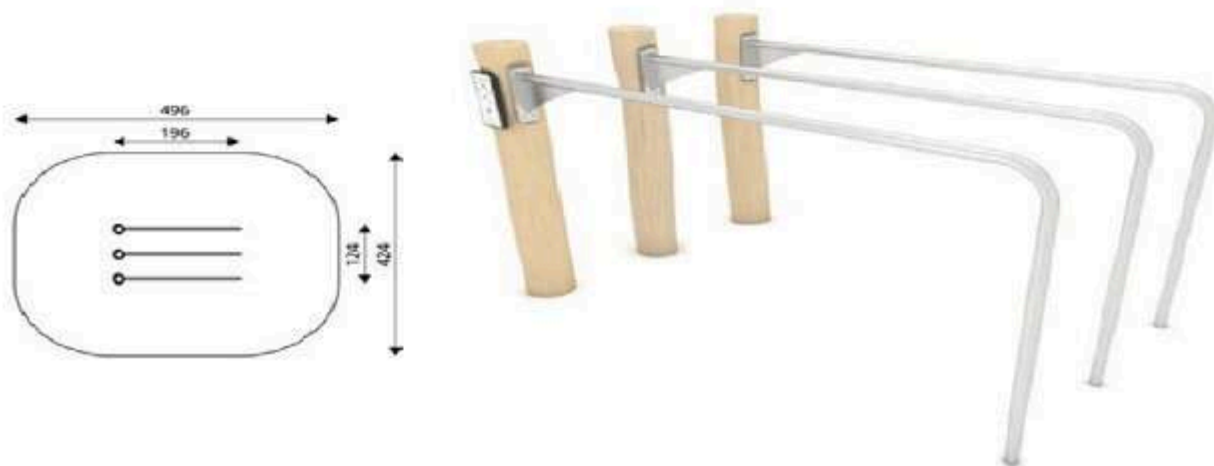

Product Code	Age Range	Top Height	Slide Height	Safety Area	Max Fall Height
PRB 207	14+	145cm	-cm	12.7m ²	60cm

Product Code	Age Range	Top Height	Slide Height	Safety Area	Max Fall Height
PRB 208	14+	145cm	-cm	20.0m ²	112cm

Product Code	Age Range	Top Height	Slide Height	Safety Area	Max Fall Height
PRB 209	14+	155cm	-cm	11,9m ²	60cm

Product Code	Age Range	Top Height	Slide Height	Safety Area	Max Fall Height
PRB 210	14+	155cm	-cm	12,3m ²	60cm

Product Code	Age Range	Top Height	Slide Height	Safety Area	Max Fall Height
PRB 211	14+	73cm	-cm	16,6m ²	73cm

Product Code	Age Range	Top Height	Slide Height	Safety Area	Max Fall Height
PRB 212	14+	126cm	-cm	16,5m ²	108cm