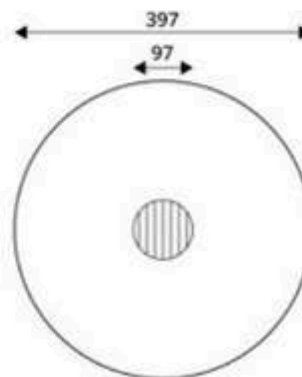

Product Code	Age Range	Top Height	Slide Height	Safety Area	Max Fall Height
PRB 178	3+	59cm	-cm	18,8m²	60cm

Product Code	Age Range	Top Height	Slide Height	Safety Area	Max Fall Height
PRB 179	3+	47cm	47cm	12,4m²	60cm

Product Code	Age Range	Top Height	Slide Height	Safety Area	Max Fall Height
PRB 180	3+	73cm	14cm	21,3m²	73cm