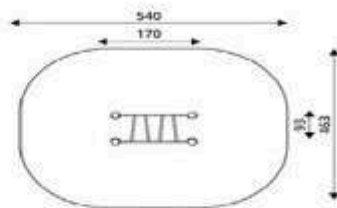

Product Code	Age Range	Top Height	Slide Height	Safety Area	Max Fall Height
PRB 135	3+	63cm	-cm	34,0m ²	63cm

Product Code	Age Range	Top Height	Slide Height	Safety Area	Max Fall Height
PRB 136	3+	40cm	-cm	17,3m ²	40cm

Product Code	Age Range	Top Height	Slide Height	Safety Area	Max Fall Height
PRB 137	3+	130cm	-cm	20,7m ²	60cm

Product Code	Age Range	Top Height	Slide Height	Safety Area	Max Fall Height
PRB 138	5+	238cm	-cm	21,3m ²	238cm

Product Code	Age Range	Top Height	Slide Height	Safety Area	Max Fall Height
PRB 139	3+	95cm	-cm	23,9m ²	80cm

Product Code	Age Range	Top Height	Slide Height	Safety Area	Max Fall Height
PRB 140	3+	155cm	-cm	17,8m ²	126cm

Product Code	Age Range	Top Height	Slide Height	Safety Area	Max Fall Height
PRB 141	3+	155cm	-cm	15,6m ²	126cm

Product Code	Age Range	Top Height	Slide Height	Safety Area	Max Fall Height
PRB 142	4+	200cm	-cm	22,2m ²	190cm