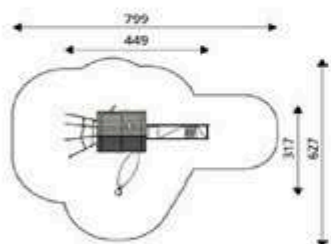

Product Code	Age Range	Top Height	Slide Height	Safety Area	Max Fall Height
PRB 107	1+	188cm	-cm	19,9m ²	60cm

Product Code	Age Range	Top Height	Slide Height	Safety Area	Max Fall Height
PRB 108	1+	210cm	25cm	24,8m ²	60cm

Product Code	Age Range	Top Height	Slide Height	Safety Area	Max Fall Height
PRB 109	2+	308cm	90cm	25,7m ²	90cm

Product Code	Age Range	Top Height	Slide Height	Safety Area	Max Fall Height
PRB 110	2+	308cm	90cm	29,1m ²	90cm