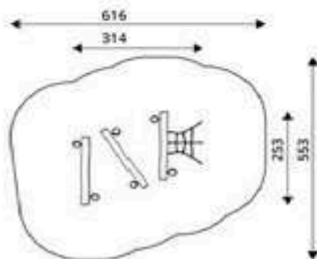

Product Code	Age Range	Top Height	Slide Height	Safety Area	Max Fall Height
PRB 143	3+	138cm	-cm	16,5m ²	120cm

Product Code	Age Range	Top Height	Slide Height	Safety Area	Max Fall Height
PRB 144	1+	90cm	-cm	15,2m ²	60cm

Product Code	Age Range	Top Height	Slide Height	Safety Area	Max Fall Height
PRB 145	3+	150cm	-cm	17,2m ²	60cm

Product Code	Age Range	Top Height	Slide Height	Safety Area	Max Fall Height
PRB 146	3+	160cm	-cm	21,4m ²	60cm

Product Code	Age Range	Top Height	Slide Height	Safety Area	Max Fall Height
PRB 147	3+	178cm	-cm	31,2m ²	90cm

Park World / Robinia

Product Code	Age Range	Top Height	Slide Height	Safety Area	Max Fall Height
PRB 148	3+	117cm	-cm	29,7m ²	117cm