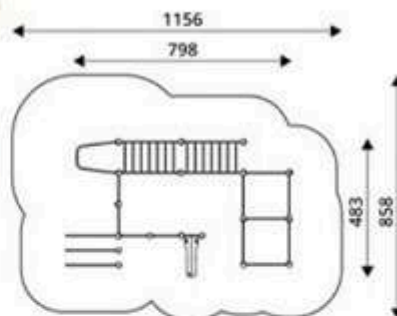

Product Code	Age Range	Top Height	Slide Height	Safety Area	Max Fall Height
PRB 225	14+	250cm	-cm	17,8m ²	139cm

Product Code	Age Range	Top Height	Slide Height	Safety Area	Max Fall Height
PRB 226	14+	260cm	-cm	35,4m ²	240cm

Product Code	Age Range	Top Height	Slide Height	Safety Area	Max Fall Height
PRB 227	14+	250cm	-cm	41,6m ²	233cm

Product Code	Age Range	Top Height	Slide Height	Safety Area	Max Fall Height
PRB 228	14+	347cm	-cm	51,8m ²	245cm

Product Code	Age Range	Top Height	Slide Height	Safety Area	Max Fall Height
PRB 229	14+	260cm	-cm	61,4m ²	230cm

Product Code	Age Range	Top Height	Slide Height	Safety Area	Max Fall Height
PRB 230	14+	260cm	-cm	68,6m ²	240cm