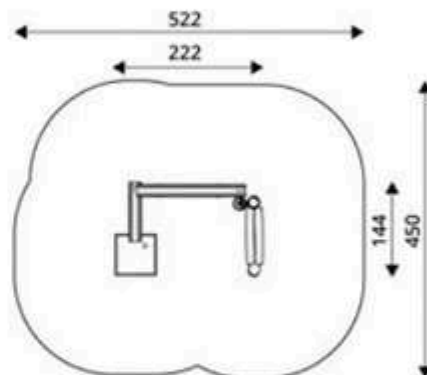

Product Code	Age Range	Top Height	Slide Height	Safety Area	Max Fall Height
PRB 159	4+	175cm	-cm	18,7m ²	175cm

Product Code	Age Range	Top Height	Slide Height	Safety Area	Max Fall Height
PRB 160	3+	450cm	-cm	95,0m ²	200cm

Park World / Robinia

Product Code	Age Range	Top Height	Slide Height	Safety Area	Max Fall Height
PRB 161	2+	180cm	90cm	17,1m ²	90cm

Product Code	Age Range	Top Height	Slide Height	Safety Area	Max Fall Height
PRB 162	2+	178cm	25cm	16,9m ²	60cm

Product Code	Age Range	Top Height	Slide Height	Safety Area	Max Fall Height
PRB 163	1+	20cm	-cm	24,1m ²	20cm

Product Code	Age Range	Top Height	Slide Height	Safety Area	Max Fall Height
PRB 164	2+	175cm	-cm	20,8m ²	60cm

Product Code	Age Range	Top Height	Slide Height	Safety Area	Max Fall Height
PRB 165	1+	213cm	25cm	73,8m ²	60cm

Product Code	Age Range	Top Height	Slide Height	Safety Area	Max Fall Height
PRB 166	1+	110cm	-cm	13,0m ²	60cm