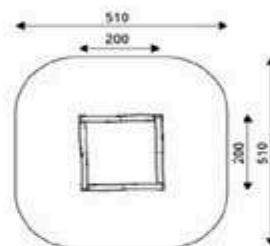

Product Code	Age Range	Top Height	Slide Height	Safety Area	Max Fall Height
PRB 155	4+	200cm	-cm	33,2m ²	200cm

Product Code	Age Range	Top Height	Slide Height	Safety Area	Max Fall Height
PRB 156	5+	240cm	-cm	53,4m ²	240cm

Product Code	Age Range	Top Height	Slide Height	Safety Area	Max Fall Height
PRB 157	4+	240cm	-cm	75,2m ²	200cm

Product Code	Age Range	Top Height	Slide Height	Safety Area	Max Fall Height
PRB 158	3+	220cm	-cm	20,6m ²	120cm

Product Code	Age Range	Top Height	Slide Height	Safety Area	Max Fall Height
PRB 159	4+	175cm	-cm	18,7m ²	175cm

Product Code	Age Range	Top Height	Slide Height	Safety Area	Max Fall Height
PRB 160	3+	450cm	-cm	95,0m ²	200cm

Park World / Robinia

Product Code	Age Range	Top Height	Slide Height	Safety Area	Max Fall Height
PRB 161	2+	180cm	90cm	17,1m ²	90cm

Product Code	Age Range	Top Height	Slide Height	Safety Area	Max Fall Height
PRB 162	2+	178cm	25cm	16,9m ²	60cm