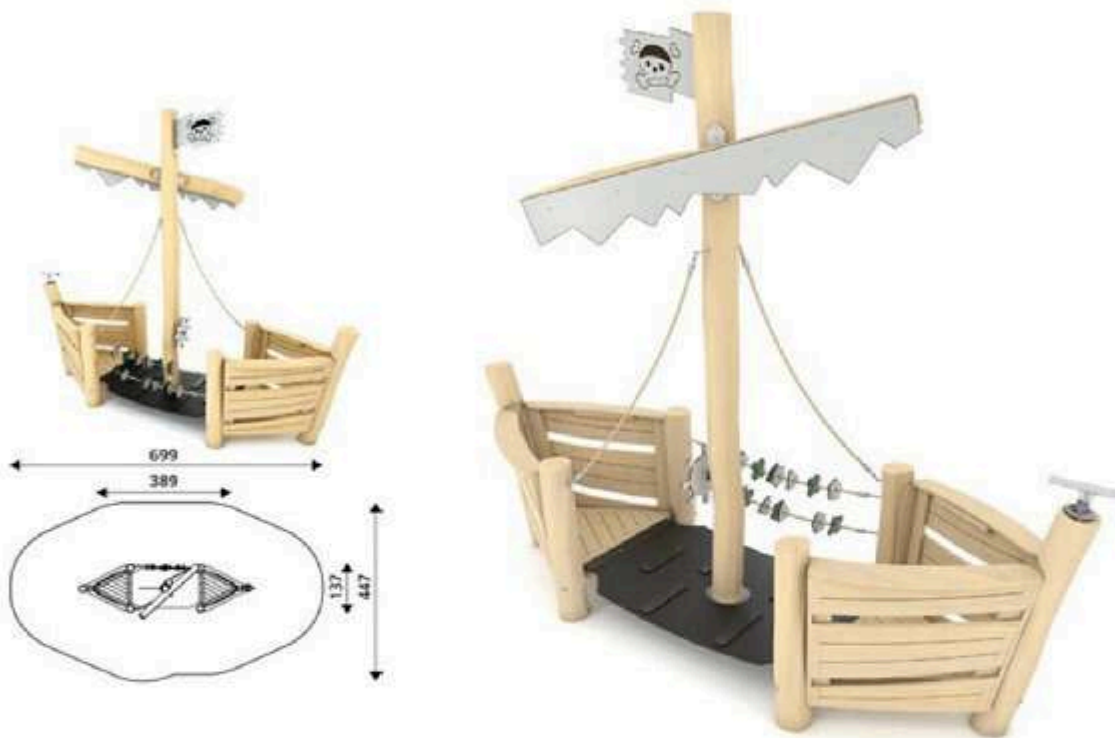

Product Code	Age Range	Top Height	Slide Height	Safety Area	Max Fall Height
PRB 115	2+	308cm	90cm	43,9m ²	90cm

Product Code	Age Range	Top Height	Slide Height	Safety Area	Max Fall Height
PRB 116	3+	400cm	-cm	29,8m ²	90cm

Product Code	Age Range	Top Height	Slide Height	Safety Area	Max Fall Height
PRB 117	2+	310cm	-cm	33,2m ²	110cm

Product Code	Age Range	Top Height	Slide Height	Safety Area	Max Fall Height
PRB 118	2+	155cm	-cm	22,2m ²	110cm

Product Code	Age Range	Top Height	Slide Height	Safety Area	Max Fall Height
PRB 119	3+	500cm	150cm	21,8m ²	150cm

Product Code	Age Range	Top Height	Slide Height	Safety Area	Max Fall Height
PRB 120	2+	300cm	90cm	28,1m ²	110cm

Product Code	Age Range	Top Height	Slide Height	Safety Area	Max Fall Height
PRB 121	2+	350cm	25cm	24,8m ²	110cm

Product Code	Age Range	Top Height	Slide Height	Safety Area	Max Fall Height
PRB 122	3+	460cm	150cm	75,7m ²	150cm