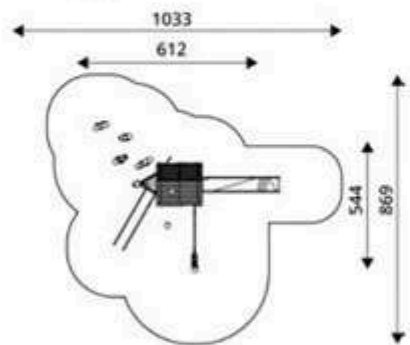

Product Code	Age Range	Top Height	Slide Height	Safety Area	Max Fall Height
PRB 112	5+	427cm	210cm	51,2m²	238cm