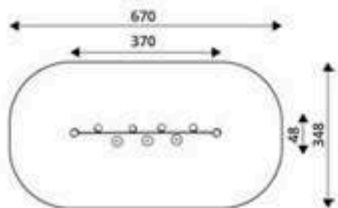

Product Code	Age Range	Top Height	Slide Height	Safety Area	Max Fall Height
PRB 146	3+	160cm	-cm	21,4m²	60cm