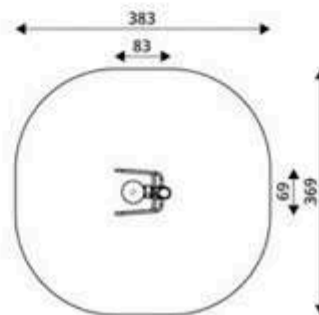

Product Code	Age Range	Top Height	Slide Height	Safety Area	Max Fall Height
PRB 197	3+	238cm	-cm	18,1m ²	130cm

Product Code	Age Range	Top Height	Slide Height	Safety Area	Max Fall Height
PRB 198	1+/3+	238cm	-cm	31,8m ²	130cm

Product Code	Age Range	Top Height	Slide Height	Safety Area	Max Fall Height
PRB 199	1+/3+	238cm	-cm	40,3m ²	130cm

Product Code	Age Range	Top Height	Slide Height	Safety Area	Max Fall Height
PRB 200	1+/3+	238cm	-cm	37,0m ²	130cm

Product Code	Age Range	Top Height	Slide Height	Safety Area	Max Fall Height
PRB 201	5+	395cm	99cm	83,9m ²	175cm

Product Code	Age Range	Top Height	Slide Height	Safety Area	Max Fall Height
PRB 202	5+	395cm	99cm	131,8m ²	175cm

Product Code	Age Range	Top Height	Slide Height	Safety Area	Max Fall Height
PRB 203	14+	145cm	-cm	18m ²	60cm

Product Code	Age Range	Top Height	Slide Height	Safety Area	Max Fall Height
PRB 204	14+	155cm	-cm	18m ²	60cm