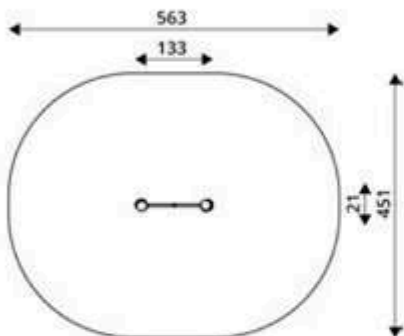

Product Code	Age Range	Top Height	Slide Height	Safety Area	Max Fall Height
PRB 220	14+	250cm	-cm	21,6m²	230cm