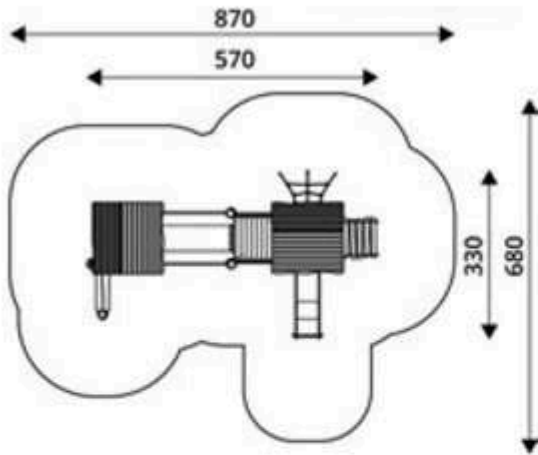

Product Code	Age Range	Top Height	Slide Height	Safety Area	Max Fall Height
PRB 111	3+	368cm	150cm	32,1m ²	150cm

Product Code	Age Range	Top Height	Slide Height	Safety Area	Max Fall Height
PRB 112	5+	427cm	210cm	51,2m ²	238cm

Product Code	Age Range	Top Height	Slide Height	Safety Area	Max Fall Height
PRB 113	5+	352cm	120cm	60,5m ²	238cm

Product Code	Age Range	Top Height	Slide Height	Safety Area	Max Fall Height
PRB 114	5+	428cm	210cm	83,7m ²	238cm