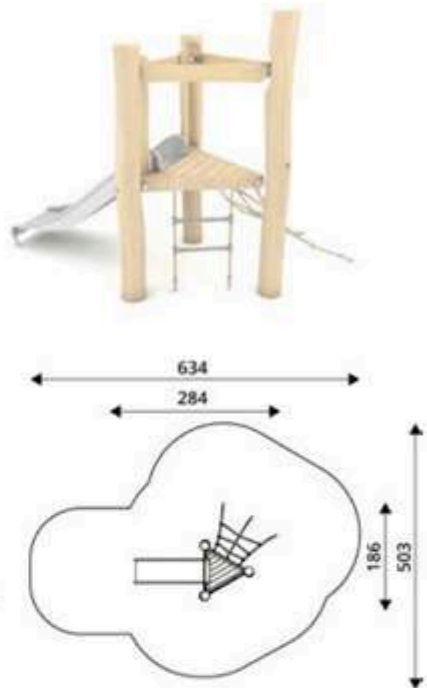

PARK WORLD

EU

ROBINIA CATALOG

2024

NEW YORK
Vintage Co.
URBAN DENIM CITY
+ HAND CRAFT +

Product Code	Age Range	Top Height	Slide Height	Safety Area	Max Fall Height
PRB 101	1+	160cm	-	16,5m ²	60cm

Product Code	Age Range	Top Height	Slide Height	Safety Area	Max Fall Height
PRB102	2+	200cm	90	21,2m ²	90cm

Product Code	Age Range	Top Height	Slide Height	Safety Area	Max Fall Height
PRB 103	3+	200cm	90cm	32,9m ²	165cm

Product Code	Age Range	Top Height	Slide Height	Safety Area	Max Fall Height
PRB 104	3+	250cm	120cm	35,3m ²	165cm

Product Code	Age Range	Top Height	Slide Height	Safety Area	Max Fall Height
PRB 105	4+	250cm	120cm	51,2m ²	200cm

Product Code	Age Range	Top Height	Slide Height	Safety Area	Max Fall Height
PRB 106	1+	188cm	-cm	17,4m ²	60cm

Product Code	Age Range	Top Height	Slide Height	Safety Area	Max Fall Height
PRB 107	1+	188cm	-cm	19,9m ²	60cm

Product Code	Age Range	Top Height	Slide Height	Safety Area	Max Fall Height
PRB 108	1+	210cm	25cm	24,8m ²	60cm