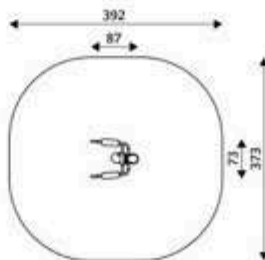

Product Code	Age Range	Top Height	Slide Height	Safety Area	Max Fall Height
PRB 201	5+	395cm	99cm	83,9m ²	175cm

Product Code	Age Range	Top Height	Slide Height	Safety Area	Max Fall Height
PRB 202	5+	395cm	99cm	131,8m ²	175cm

Product Code	Age Range	Top Height	Slide Height	Safety Area	Max Fall Height
PRB 203	14+	145cm	-cm	18m ²	60cm

Product Code	Age Range	Top Height	Slide Height	Safety Area	Max Fall Height
PRB 204	14+	155cm	-cm	18m ²	60cm

Product Code	Age Range	Top Height	Slide Height	Safety Area	Max Fall Height
PRB 205	14+	145cm	-cm	11.6m ²	60cm

Product Code	Age Range	Top Height	Slide Height	Safety Area	Max Fall Height
PRB 206	14+	175cm	-cm	12.6m ²	60cm