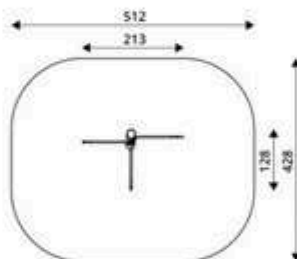

Product Code	Age Range	Top Height	Slide Height	Safety Area	Max Fall Height
PRB 207	14+	145cm	-cm	12.7m²	60cm