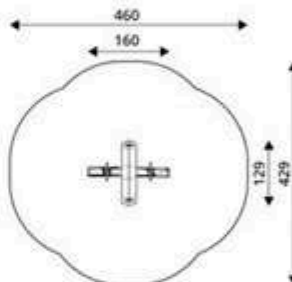

Product Code	Age Range	Top Height	Slide Height	Safety Area	Max Fall Height
PRB 173	3+	162cm	-cm	20,2m ²	90cm

Product Code	Age Range	Top Height	Slide Height	Safety Area	Max Fall Height
PRB 174	1+	84cm	-cm	10,8m ²	60cm

Product Code	Age Range	Top Height	Slide Height	Safety Area	Max Fall Height
PRB 175	1+	84cm	-cm	11,4m ²	60cm

Product Code	Age Range	Top Height	Slide Height	Safety Area	Max Fall Height
PRB 176	1+	84cm	-cm	11,0m ²	60cm