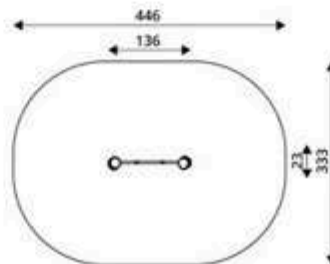

Product Code	Age Range	Top Height	Slide Height	Safety Area	Max Fall Height
PRB 223	14+	250cm	-cm	22,4m²	139cm

Product Code	Age Range	Top Height	Slide Height	Safety Area	Max Fall Height
PRB 224	14+	250cm	-cm	12,9m²	125cm