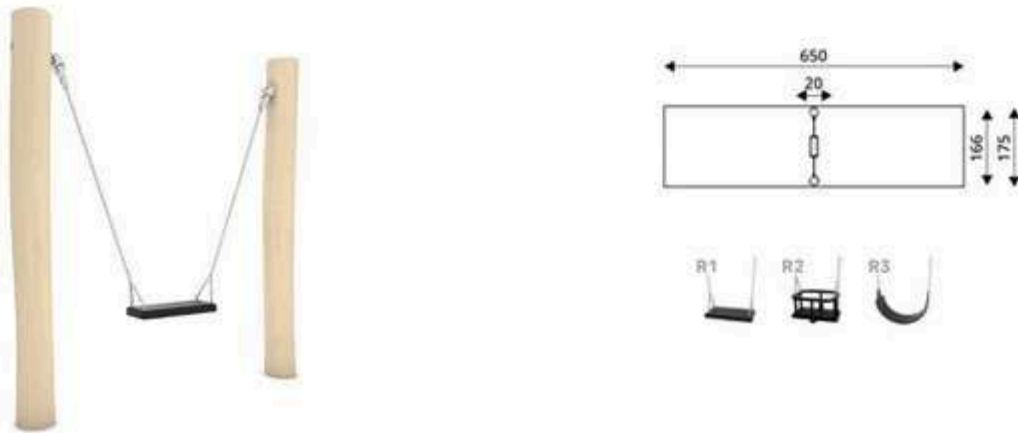

Product Code	Age Range	Top Height	Slide Height	Safety Area	Max Fall Height
PRB 185	1+/3+	176cm	-cm	11,4m²	99cm