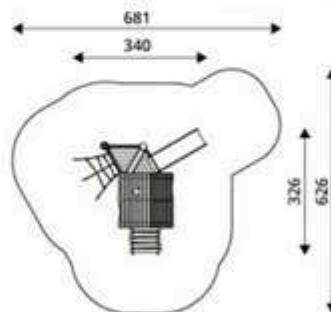

Product Code	Age Range	Top Height	Slide Height	Safety Area	Max Fall Height
PRB 103	3+	200cm	90cm	32,9m ²	165cm

Product Code	Age Range	Top Height	Slide Height	Safety Area	Max Fall Height
PRB 104	3+	250cm	120cm	35,3m ²	165cm

Product Code	Age Range	Top Height	Slide Height	Safety Area	Max Fall Height
PRB 105	4+	250cm	120cm	51,2m ²	200cm

Product Code	Age Range	Top Height	Slide Height	Safety Area	Max Fall Height
PRB 106	1+	188cm	-cm	17,4m ²	60cm

Product Code	Age Range	Top Height	Slide Height	Safety Area	Max Fall Height
PRB 107	1+	188cm	-cm	19,9m ²	60cm

Product Code	Age Range	Top Height	Slide Height	Safety Area	Max Fall Height
PRB 108	1+	210cm	25cm	24,8m ²	60cm

Product Code	Age Range	Top Height	Slide Height	Safety Area	Max Fall Height
PRB 109	2+	308cm	90cm	25,7m ²	90cm

Product Code	Age Range	Top Height	Slide Height	Safety Area	Max Fall Height
PRB 110	2+	308cm	90cm	29,1m ²	90cm