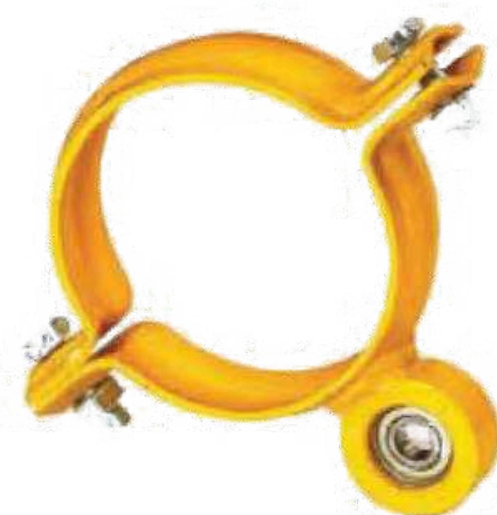

H: 150
Stair Rail
PWY 103

METAL SPARE PARTS

H: 200 Stair
With PVC Coated
PWY 104

H: 200
Stair Rail
PWY 105

H: 50 Ramp
With PVC Coated
PWY 106

H: 50 Ramp
Rail
PWY 107

O 114 Metal
Dovetail
PWY 108

O 114 Metal
Clamp With Roller PWY 109

METAL SPARE PARTS

H: 50 Metal
Inner Stair
PWY 110

H: 185 Metal
Inner Stair
PWY 111

Spiral Slide
Metal Railing
PWY 112

116x116 Square
Platform With
PVC Coated
PWY 113

Hexagonal
Platform With
PVC Coated
PWY 114