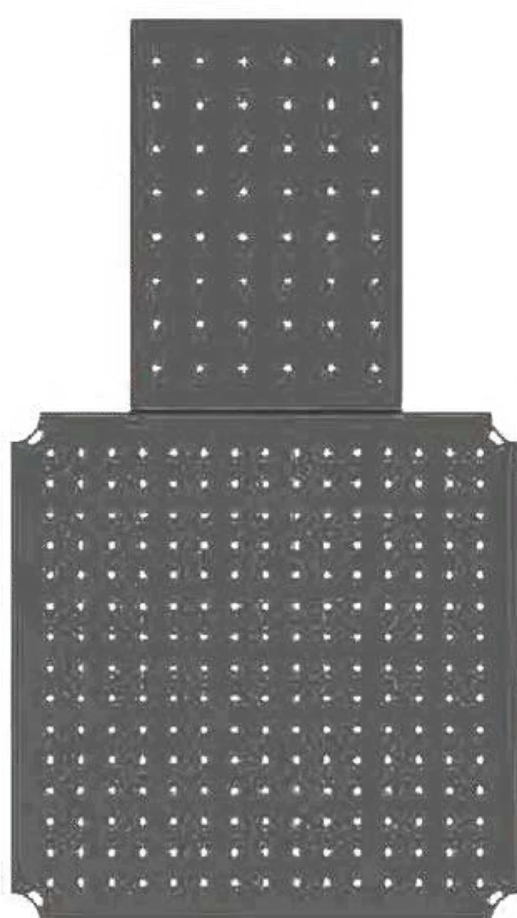

Prolonged Square
Platform With
PVC Coated
PWY 116