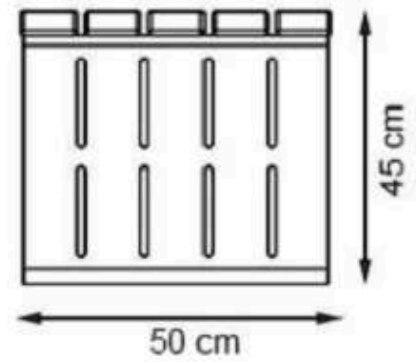

RECYCLABILITY : %100 ECOLOGICAL

PAINT: STATIC POLYESTER OVEN

AREA OF USE : OUTDOOR

WOOD: THERMOWOOD YELLOW PINE

PROTECTION: MAINTENANCE-FREE

CODE: PWB-150

LEGS: SHEET METAL

RECYCLABILITY : %100 ECOLOGICAL