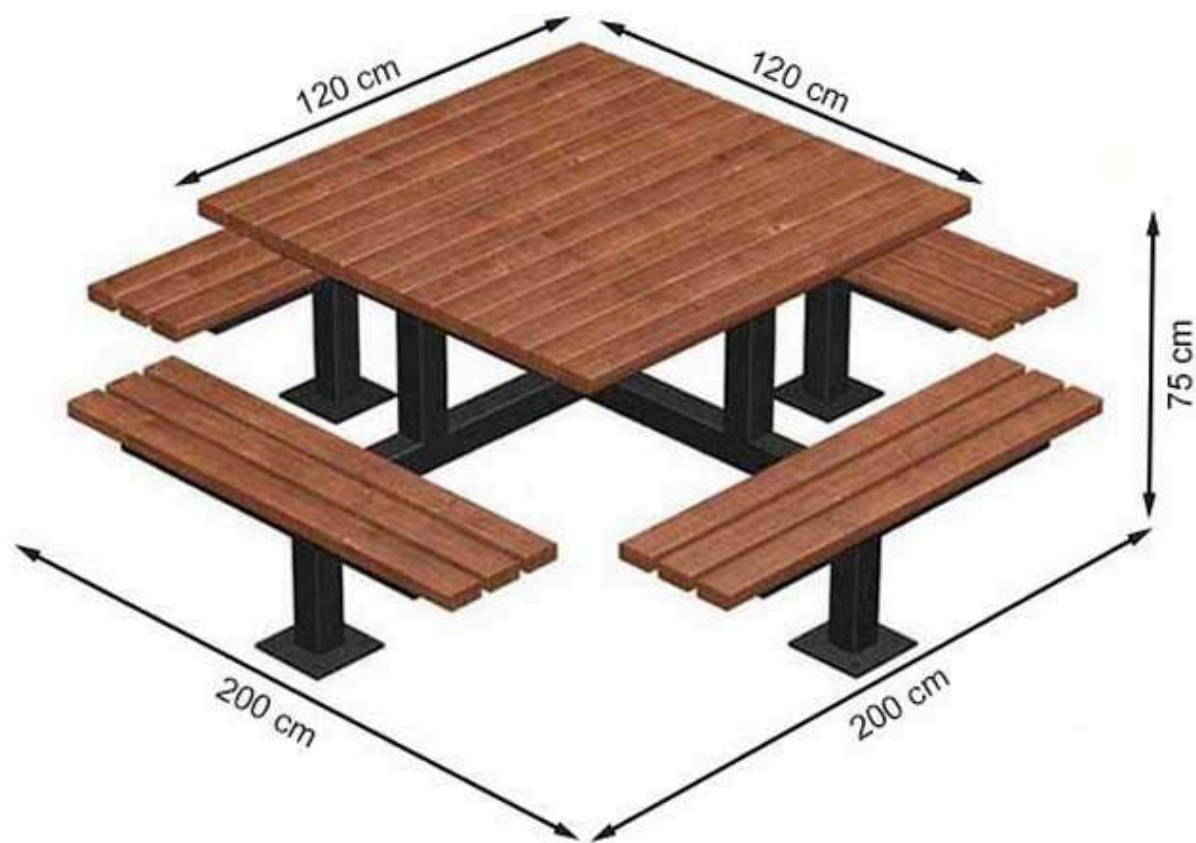

CODE: PWB-292

LEGS: IRON SQUARE PROFILE

RECYCLABILITY : %100 ECOLOGICAL

PAINT: STATIC POLYESTER OVEN

AREA OF USE : OUTDOOR

WOOD: THERMOWOOD YELLOW PINE

PROTECTION: MAINTENANCE-FREE