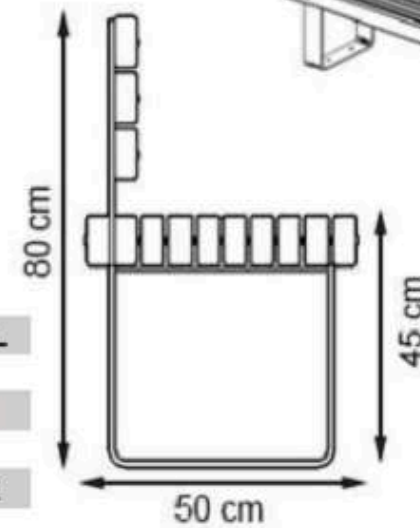

LEGS: SHEET METAL

RECYCLABILITY : %100 ECOLOGICAL

PAINT: STATIC POLYESTER OVEN

AREA OF USE : OUTDOOR

WOOD: THERMOWOOD YELLOW PINE

PROTECTION: MAINTENANCE-FREE

CODE: PWB-181

LEGS: SHEET METAL