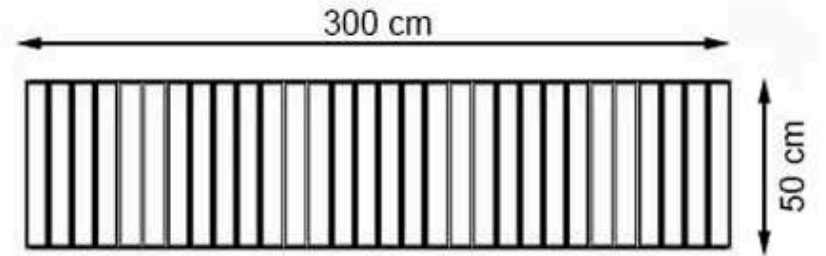

CODE: PWB-260

LEGS: PRECAST CONCRETE

PAINT: NATURAL

WOOD: THERMOWOOD YELLOW PINE

RECYCLABILITY : %100 ECOLOGICAL

AREA OF USE : OUTDOOR

PROTECTION: MAINTENANCE-FREE