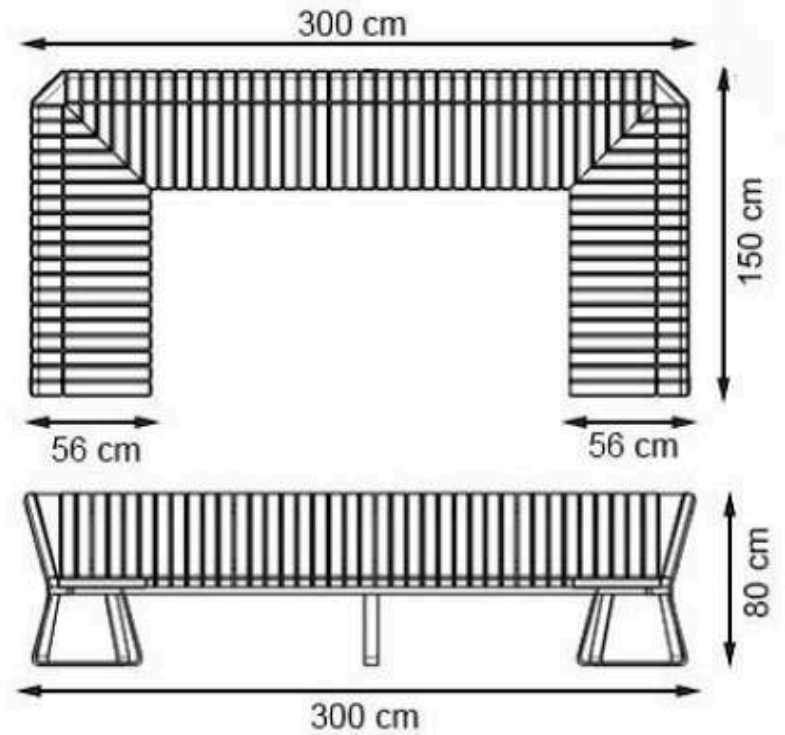

CODE: PWB-204

LEGS: SHEET METAL

RECYCLABILITY : %100 ECOLOGICAL

PAINT: STATIC POLYESTER OVEN

AREA OF USE : OUTDOOR

WOOD: THERMOWOOD YELLOW PINE

PROTECTION: MAINTENANCE-FREE