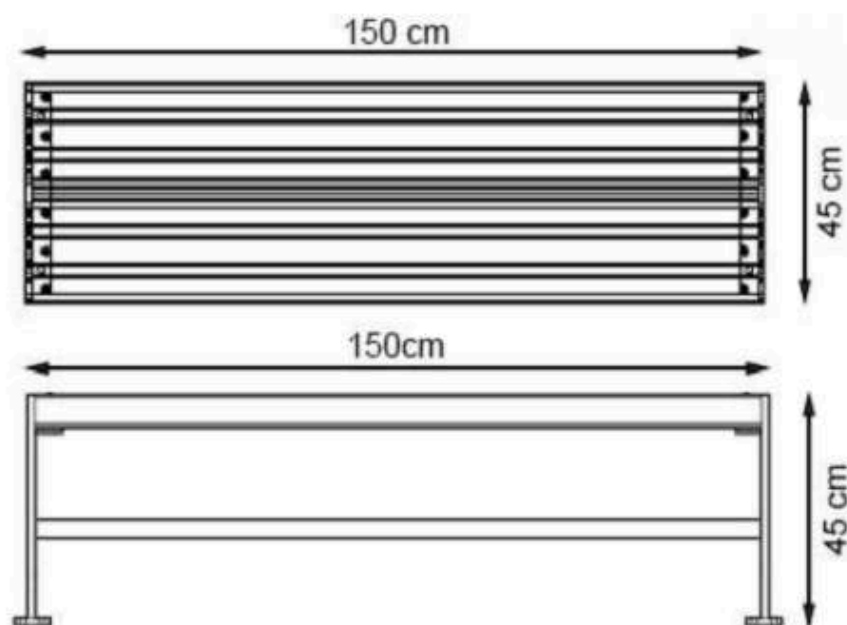

RECYCLABILITY : %100 ECOLOGICAL

PAINT: STATIC POLYESTER OVEN

AREA OF USE : OUTDOOR

WOOD: THERMOWOOD YELLOW PINE

PROTECTION: MAINTENANCE-FREE

CODE: PWB-142

LEGS: ALUMINUM CASTING

RECYCLABILITY : %100 ECOLOGICAL