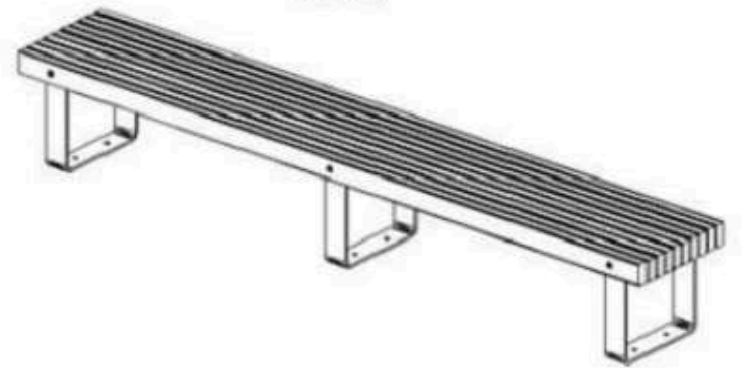

RECYCLABILITY : %100 ECOLOGICAL

PAINT: STATIC POLYESTER OVEN

AREA OF USE : OUTDOOR

WOOD: THERMOWOOD YELLOW PINE

PROTECTION: MAINTENANCE-FREE

CODE: PWB-182

LEGS: SHEET METAL

RECYCLABILITY : %100 ECOLOGICAL