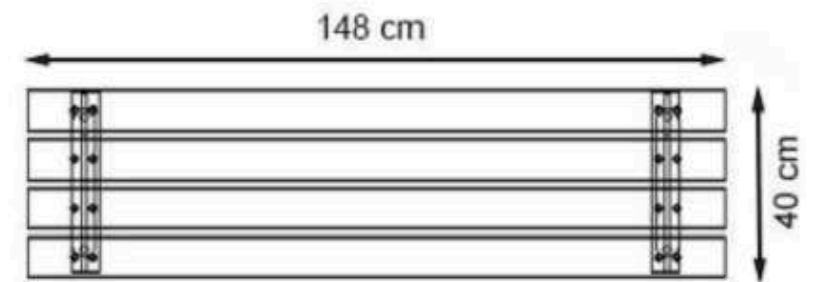

CODE: PWB-163

LEGS: SHEET METAL

RECYCLABILITY : %100 ECOLOGICAL

PAINT: STATIC POLYESTER OVEN

AREA OF USE : OUTDOOR

WOOD: THERMOWOOD YELLOW PINE

PROTECTION: MAINTENANCE-FREE