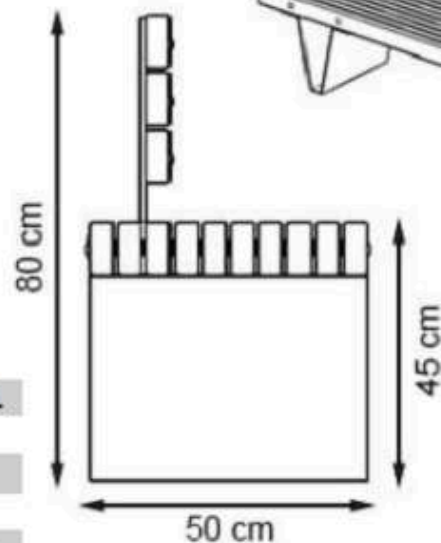

CODE: PWB-184

LEGS: SHEET METAL

RECYCLABILITY : %100 ECOLOGICAL

PAINT: STATIC POLYESTER OVEN

AREA OF USE : OUTDOOR

WOOD: THERMOWOOD YELLOW PINE

PROTECTION: MAINTENANCE-FREE