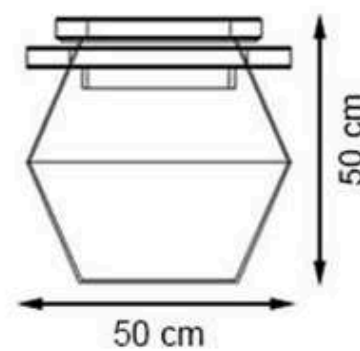

CODE: PWB-238

LEGS: SHEET IRON

RECYCLABILITY : %100 ECOLOGICAL

PAINT: STATIC POLYESTER OVEN

AREA OF USE : OUTDOOR

WOOD: THERMOWOOD YELLOW PINE

PROTECTION: MAINTENANCE-FREE