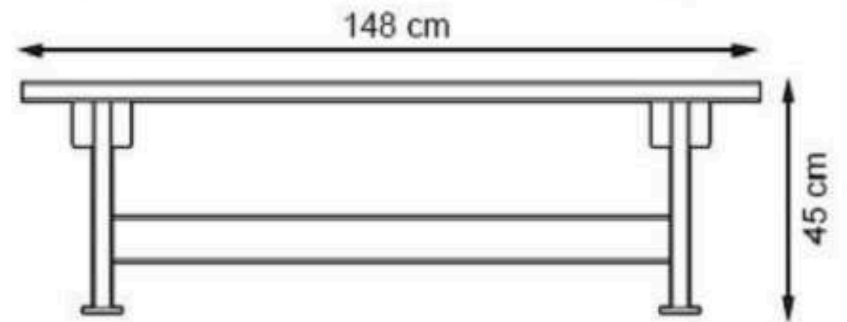

RECYCLABILITY : %100 ECOLOGICAL

PAINT: NATURAL

AREA OF USE : OUTDOOR

WOOD: THERMOWOOD YELLOW PINE

PROTECTION: MAINTENANCE-FREE

CODE: PWB-190

LEGS: THERMOWOOD WOOD

RECYCLABILITY : %100 ECOLOGICAL