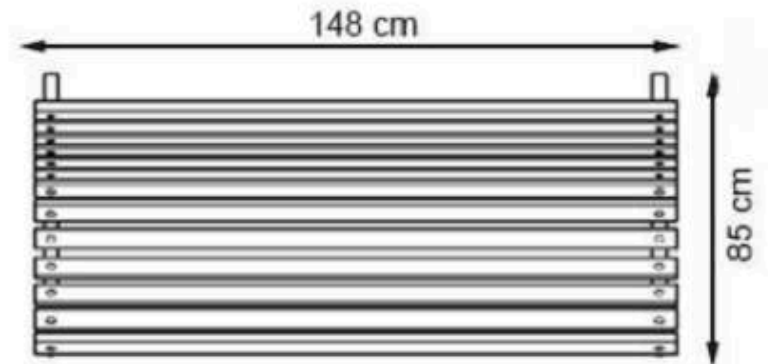

CODE: PWB-171

LEGS: IRON PROFILE

RECYCLABILITY : %100 ECOLOGICAL

PAINT: STATIC POLYESTER OVEN

AREA OF USE : OUTDOOR

WOOD: THERMOWOOD YELLOW PINE

PROTECTION: MAINTENANCE-FREE

CODE: PWB-172