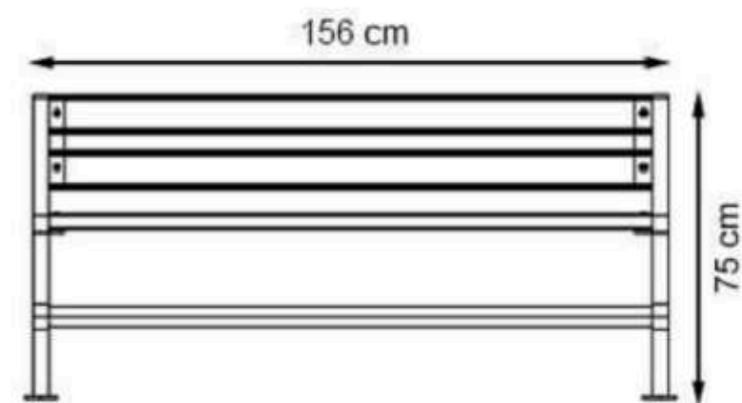

CODE: PWB-105

LEGS: IRON SQUARE PROFILE

RECYCLABILITY : %100 ECOLOGICAL

PAINT: STATIC POLYESTER OVEN

AREA OF USE : OUTDOOR

WOOD: THERMOWOOD YELLOW PINE

PROTECTION: MAINTENANCE-FREE