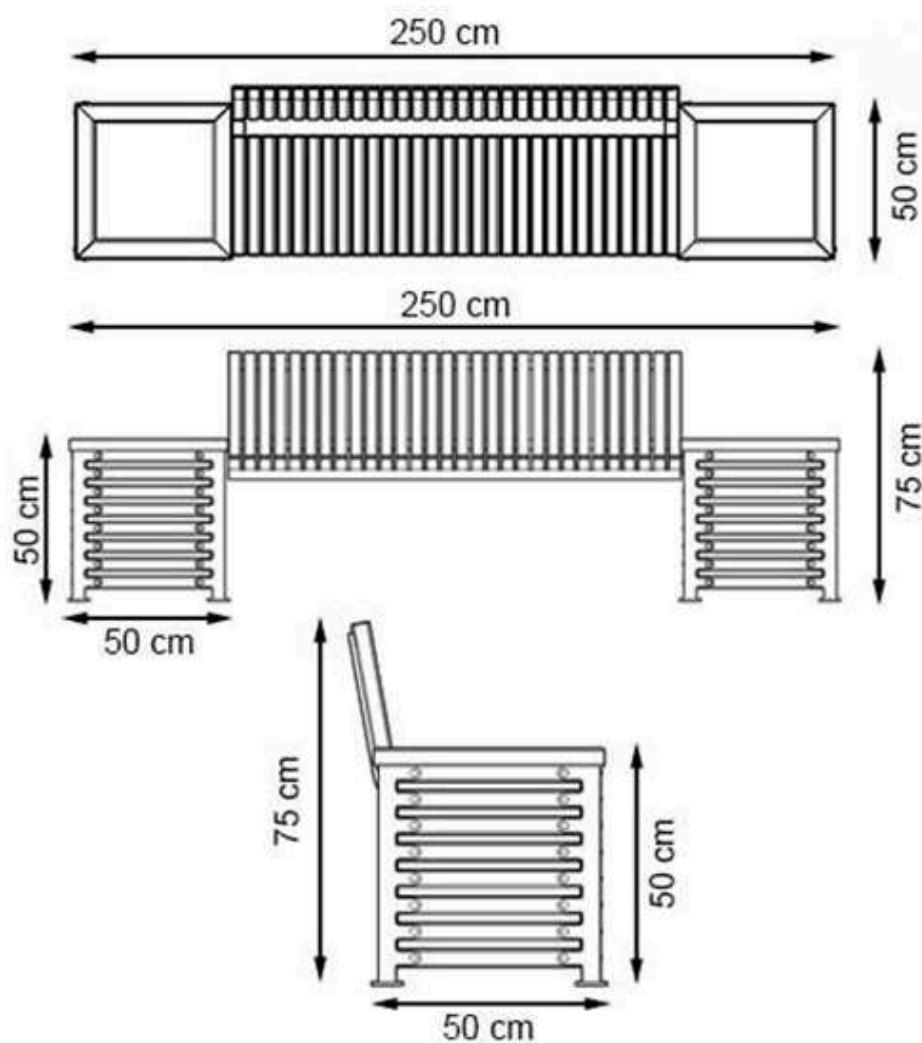

PAINT: STATIC POLYESTER OVEN

AREA OF USE : OUTDOOR

WOOD: THERMOWOOD YELLOW PINE

PROTECTION: MAINTENANCE-FREE

CODE: PWB-244

LEGS: IRONWORK

RECYCLABILITY : %100 ECOLOGICAL

PAINT: STATIC POLYESTER OVEN