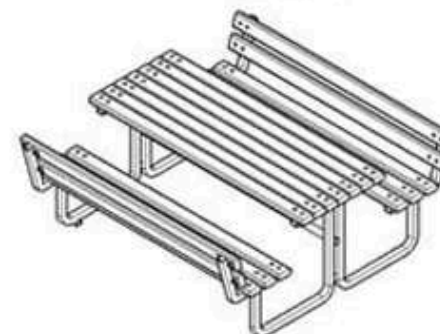

CODE: PWB-280

LEGS: IRON PIPE PROFILE

RECYCLABILITY : %100 ECOLOGICAL

PAINT: STATIC POLYESTER OVEN

AREA OF USE : OUTDOOR

WOOD: THERMOWOOD YELLOW PINE

PROTECTION: MAINTENANCE-FREE