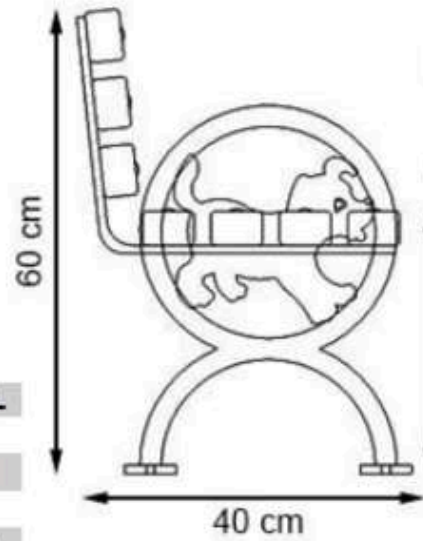

AREA OF USE : OUTDOOR

WOOD: THERMOWOOD YELLOW PINE

PROTECTION: MAINTENANCE-FREE

CODE: PWB-229

**LEGS: ALUMINUM CASTING**

**RECYCLABILITY : %100 ECOLOGICAL**

**PAINT: STATIC POLYESTER OVEN**

**AREA OF USE : OUTDOOR**