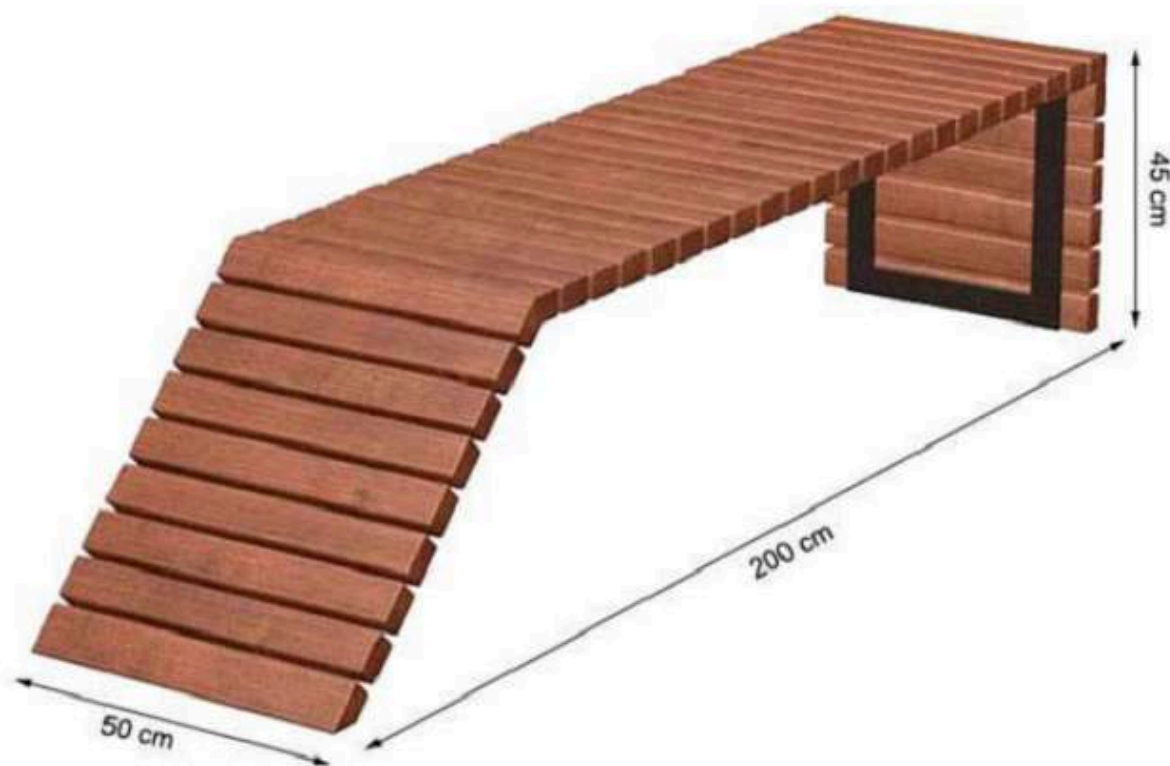

**LEGS: SHEET IRON**

**RECYCLABILITY : %100 ECOLOGICAL**

**PAINT: STATIC POLYESTER OVEN**

**AREA OF USE : OUTDOOR**

**WOOD: THERMOWOOD YELLOW PINE**

**PROTECTION: MAINTENANCE-FREE**

CODE: PWB-107

LEGS: SHEET IRON