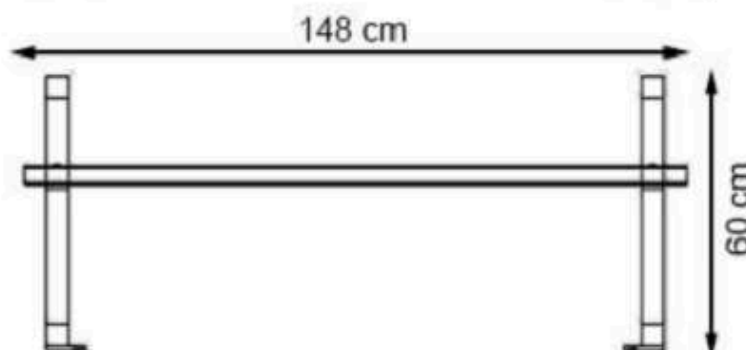

LEGS: IRON PIPE PROFILE

RECYCLABILITY : %100 ECOLOGICAL

PAINT: STATIC POLYESTER OVEN

AREA OF USE : OUTDOOR

WOOD: THERMOWOOD YELLOW PINE

PROTECTION: MAINTENANCE-FREE

CODE: PWB-123

LEGS: IRON PROFILE