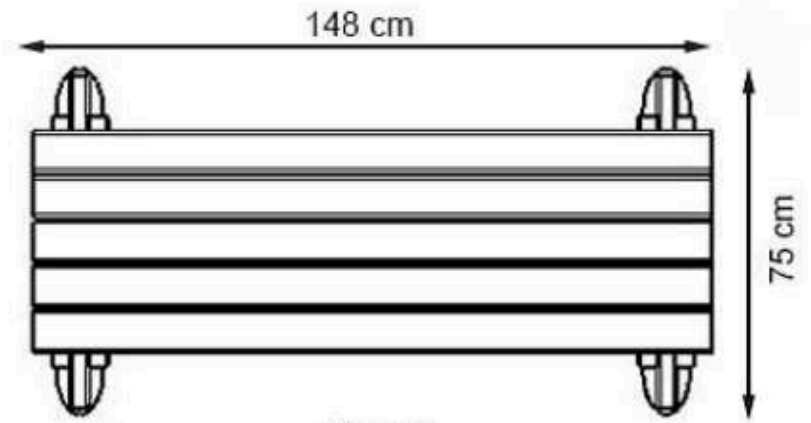

CODE: PWB-195

LEGS: THERMOWOOD WOOD

RECYCLABILITY : %100 ECOLOGICAL

PAINT: NATURAL

AREA OF USE : OUTDOOR

WOOD: THERMOWOOD YELLOW PINE

PROTECTION: MAINTENANCE-FREE