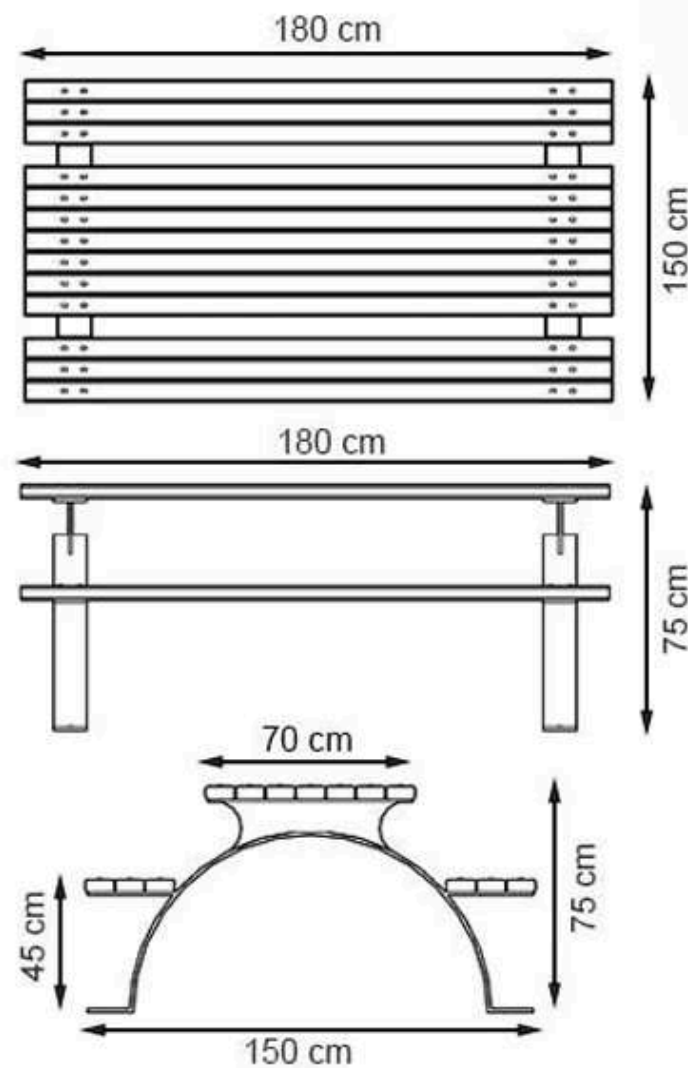

CODE: PWB-276

LEGS: SHEET IRON

RECYCLABILITY : %100 ECOLOGICAL

PAINT: STATIC POLYESTER OVEN

AREA OF USE : OUTDOOR

WOOD: THERMOWOOD YELLOW PINE

PROTECTION: MAINTENANCE-FREE