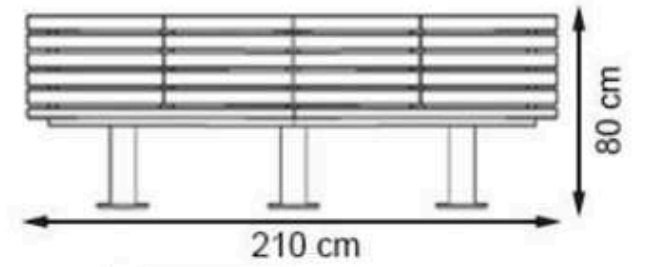

CODE: PWB-212

LEGS: IRON PIPE PROFILE

RECYCLABILITY : %100 ECOLOGICAL

PAINT: STATIC POLYESTER OVEN

AREA OF USE : OUTDOOR

WOOD: THERMOWOOD YELLOW PINE

PROTECTION: MAINTENANCE-FREE