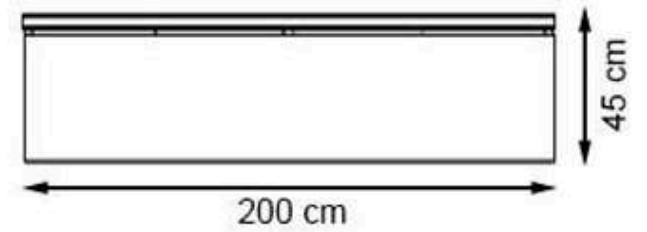

**PAINT: NATURAL**

**WOOD: THERMOWOOD YELLOW PINE**

**RECYCLABILITY : %100 ECOLOGICAL**

**AREA OF USE : OUTDOOR**

**PROTECTION: MAINTENANCE-FREE**

CODE: PWB-259

LEGS: PRECAST CONCRETE

RECYCLABILITY : %100 ECOLOGICAL