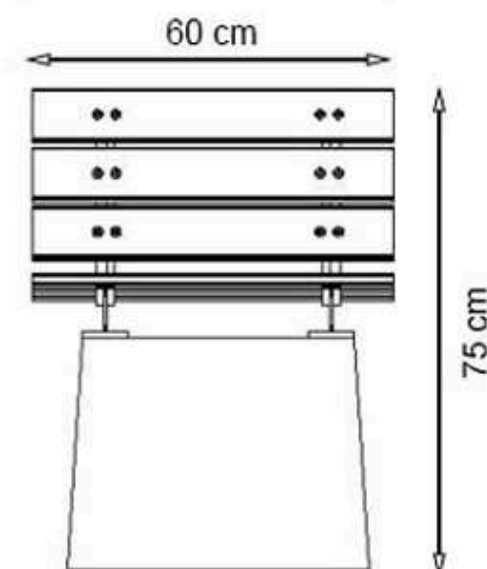

PARK WORLD

EU

URBAN FURNITURE

CODE: PWB-011

LEGS: CONCRETE and CASTING

RECYCLABILITY : %100 ECOLOGICAL

PAINT: BLACK and NATURAL

AREA OF USE : OUTDOOR