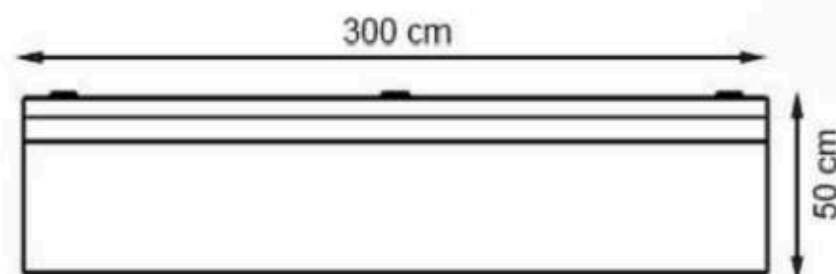

CODE: PWB-185

LEGS: SHEET METAL

PAINT: STATIC POLYESTER OVEN

WOOD: THERMOWOOD YELLOW PINE

RECYCLABILITY : %100 ECOLOGICAL

AREA OF USE : OUTDOOR

PROTECTION: MAINTENANCE-FREE