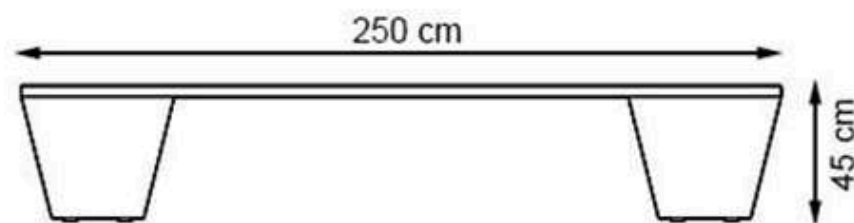

CODE: PWB-239

LEGS: SHEET IRON

RECYCLABILITY : %100 ECOLOGICAL

PAINT: STATIC POLYESTER OVEN

AREA OF USE : OUTDOOR

WOOD: THERMOWOOD YELLOW PINE

PROTECTION: MAINTENANCE-FREE