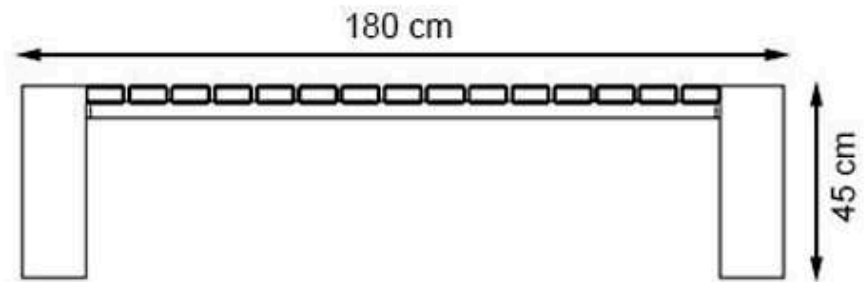

CODE: PWB-250

LEGS: PRECAST CONCRETE

RECYCLABILITY : %100 ECOLOGICAL

PAINT: NATURAL

AREA OF USE : OUTDOOR

WOOD: THERMOWOOD YELLOW PINE

PROTECTION: MAINTENANCE-FREE