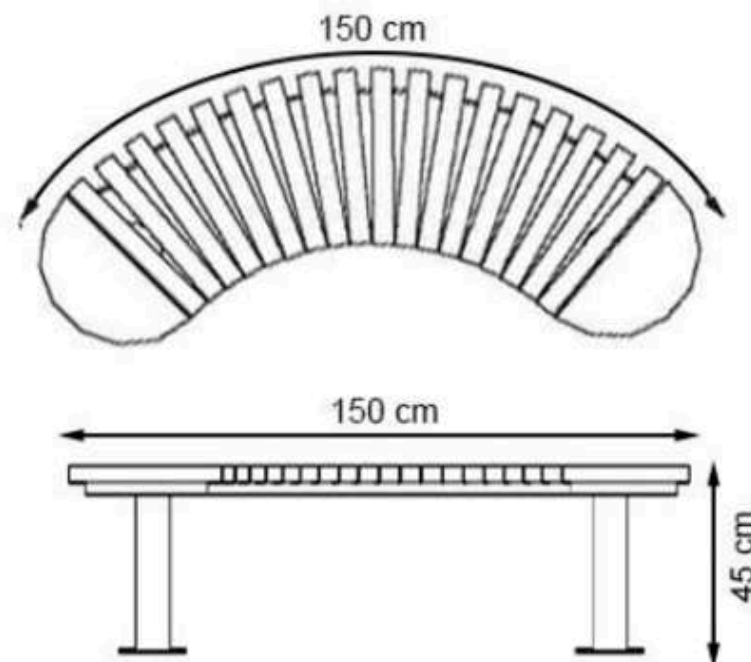

CODE: PWB-214

LEGS: IRON PIPE PROFILE

RECYCLABILITY : %100 ECOLOGICAL

PAINT: STATIC POLYESTER OVEN

AREA OF USE : OUTDOOR

WOOD: THERMOWOOD YELLOW PINE

PROTECTION: MAINTENANCE-FREE