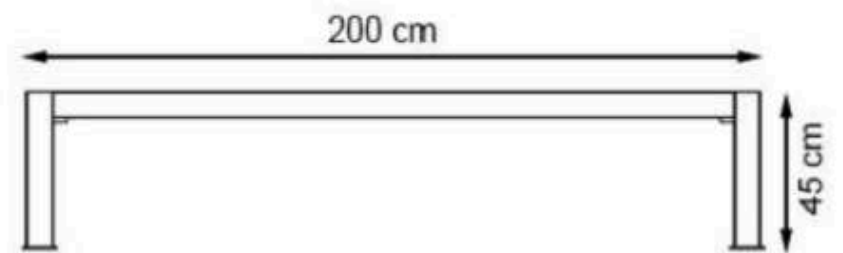

LEGS: IRON PROFILE

RECYCLABILITY : %100 ECOLOGICAL

PAINT: STATIC POLYESTER OVEN

AREA OF USE : OUTDOOR

WOOD: THERMOWOOD YELLOW PINE

PROTECTION: MAINTENANCE-FREE

CODE: PWB-115

LEGS: IRON SQUARE PROFILE