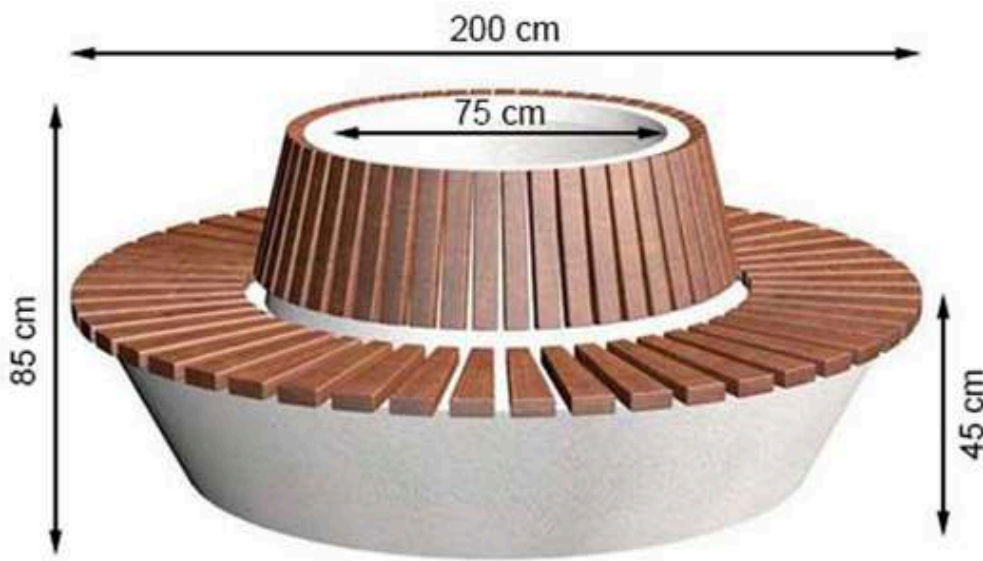

CODE: PWB-245

LEGS: PRECAST CONCRETE

RECYCLABILITY : %100 ECOLOGICAL

PAINT: NATURAL

AREA OF USE : OUTDOOR

WOOD: THERMOWOOD YELLOW PINE

PROTECTION: MAINTENANCE-FREE