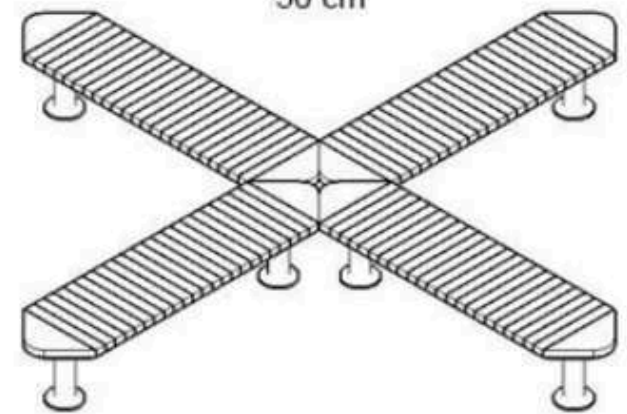

CODE: PWB-215

LEGS: IRON PIPE PROFILE

RECYCLABILITY : %100 ECOLOGICAL

PAINT: STATIC POLYESTER OVEN

AREA OF USE : OUTDOOR

WOOD: THERMOWOOD YELLOW PINE

PROTECTION: MAINTENANCE-FREE