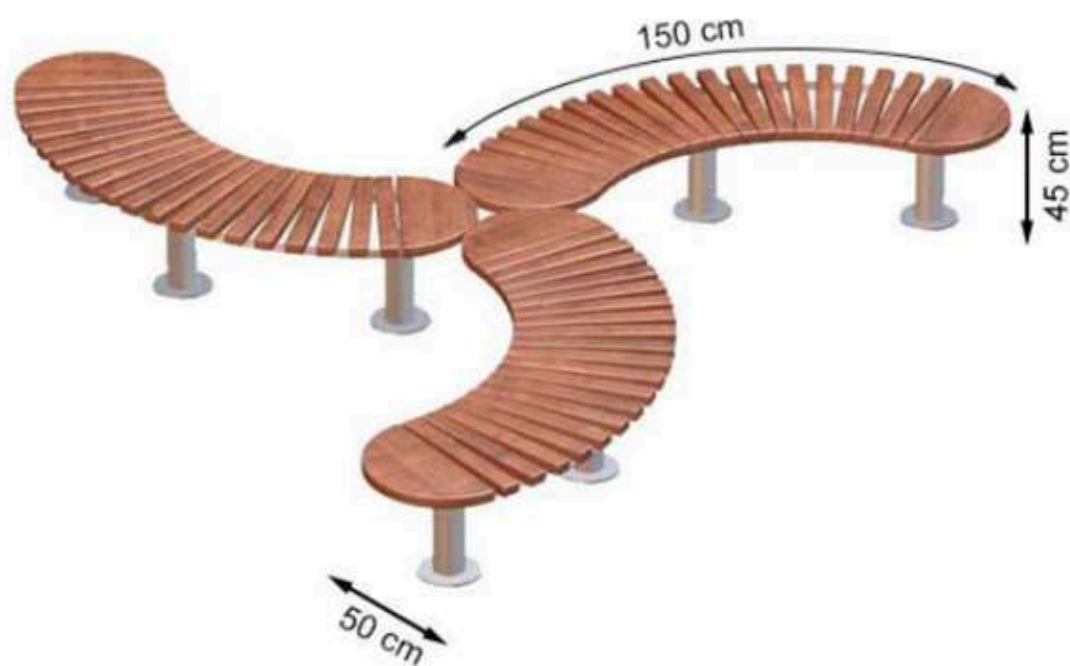

CODE: PWB-214

LEGS: IRON PIPE PROFILE

RECYCLABILITY : %100 ECOLOGICAL

PAINT: STATIC POLYESTER OVEN

AREA OF USE : OUTDOOR

WOOD: THERMOWOOD YELLOW PINE

PROTECTION: MAINTENANCE-FREE