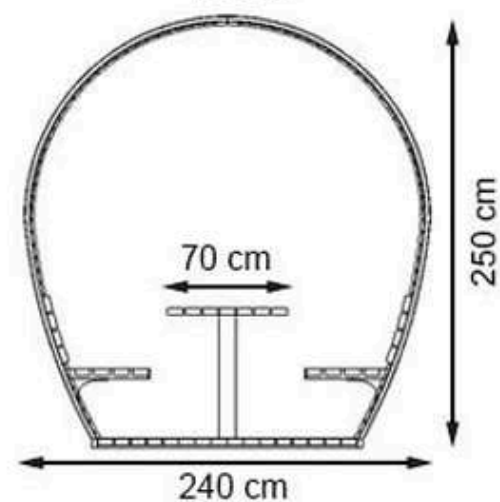

CODE: PWB-299

LEGS: IRON SQUARE PROFILE

RECYCLABILITY : %100 ECOLOGICAL

PAINT: STATIC POLYESTER OVEN

AREA OF USE : OUTDOOR

WOOD: THERMOWOOD YELLOW PINE

PROTECTION: MAINTENANCE-FREE