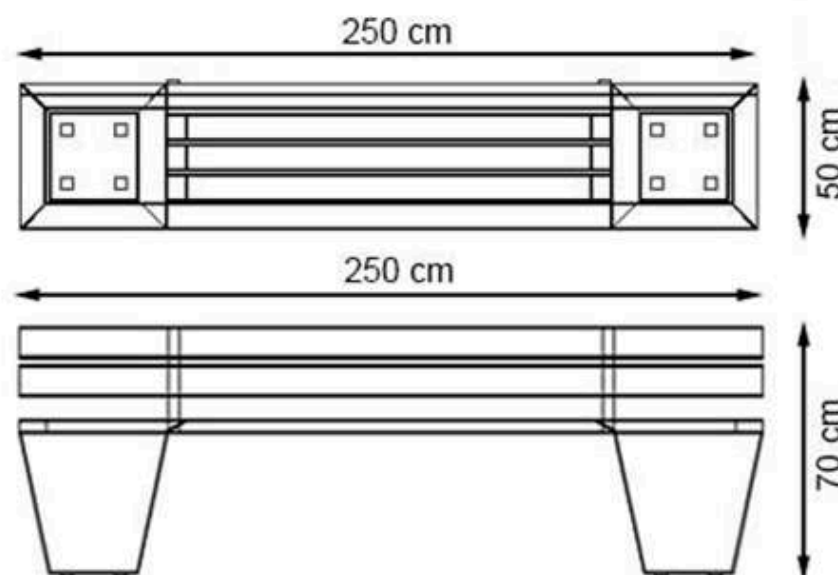

CODE: PWB-240

LEGS: SHEET IRON

RECYCLABILITY : %100 ECOLOGICAL

PAINT: STATIC POLYESTER OVEN

AREA OF USE : OUTDOOR

WOOD: THERMOWOOD YELLOW PINE

PROTECTION: MAINTENANCE-FREE