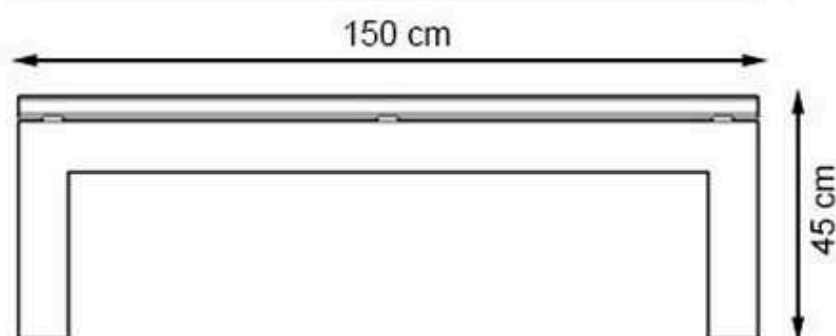

CODE: PWB-254

LEGS: PRECAST CONCRETE

RECYCLABILITY : %100 ECOLOGICAL

PAINT: NATURAL

AREA OF USE : OUTDOOR

WOOD: THERMOWOOD YELLOW PINE

PROTECTION: MAINTENANCE-FREE