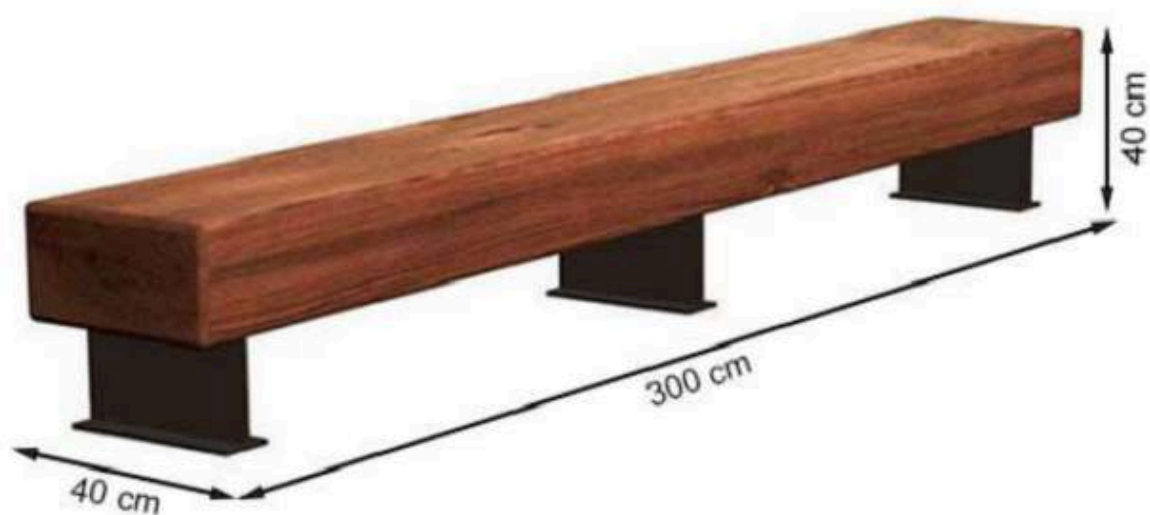

CODE: PWB-186

LEGS: SHEET METAL

RECYCLABILITY : %100 ECOLOGICAL

PAINT: STATIC POLYESTER OVEN

AREA OF USE : OUTDOOR

WOOD: THERMOWOOD YELLOW PINE

PROTECTION: MAINTENANCE-FREE