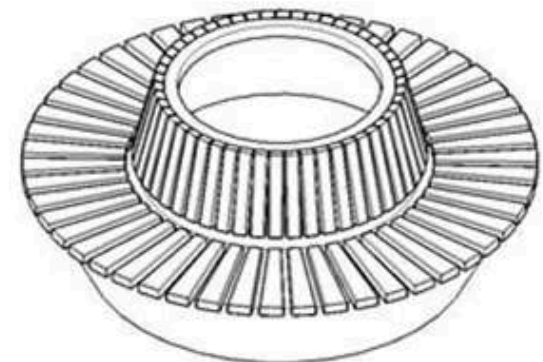

CODE: PWB-245

LEGS: PRECAST CONCRETE

RECYCLABILITY : %100 ECOLOGICAL

PAINT: NATURAL

AREA OF USE : OUTDOOR

WOOD: THERMOWOOD YELLOW PINE

PROTECTION: MAINTENANCE-FREE