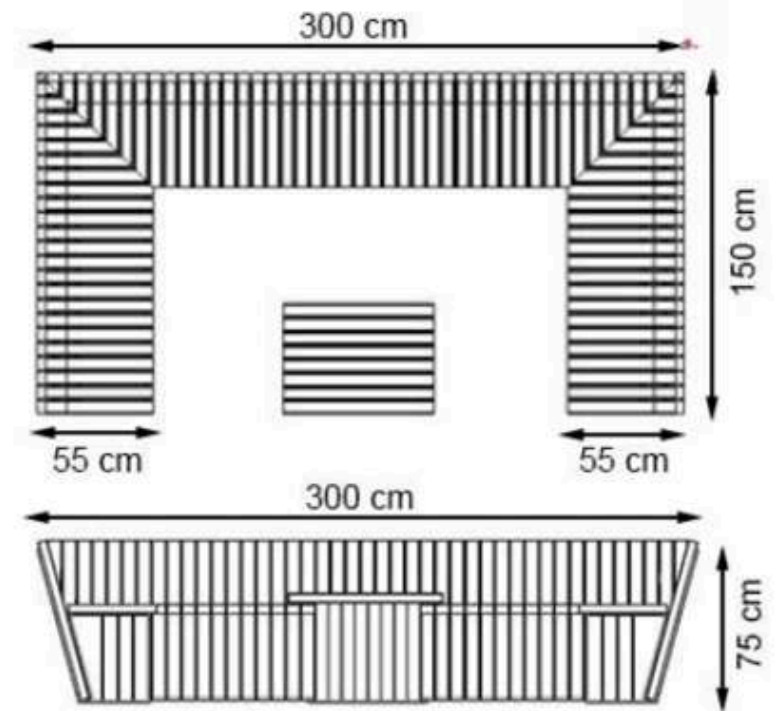

CODE: PWB-219

LEGS: SHEET METAL

RECYCLABILITY : %100 ECOLOGICAL

PAINT: STATIC POLYESTER OVEN

AREA OF USE : OUTDOOR

WOOD: THERMOWOOD YELLOW PINE

PROTECTION: MAINTENANCE-FREE