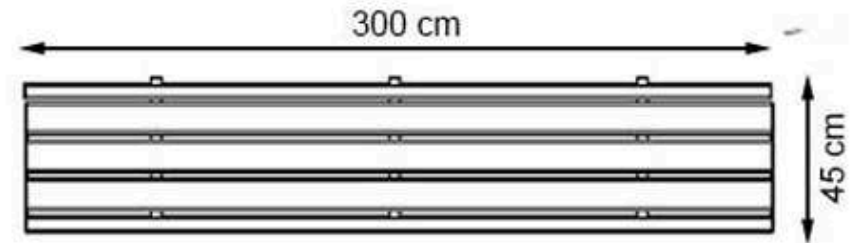

CODE: PWB-261

LEGS: SHEET IRON

PAINT: STATIC POLYESTER OVEN

WOOD: THERMOWOOD YELLOW PINE

RECYCLABILITY : %100 ECOLOGICAL

AREA OF USE : OUTDOOR

PROTECTION: MAINTENANCE-FREE