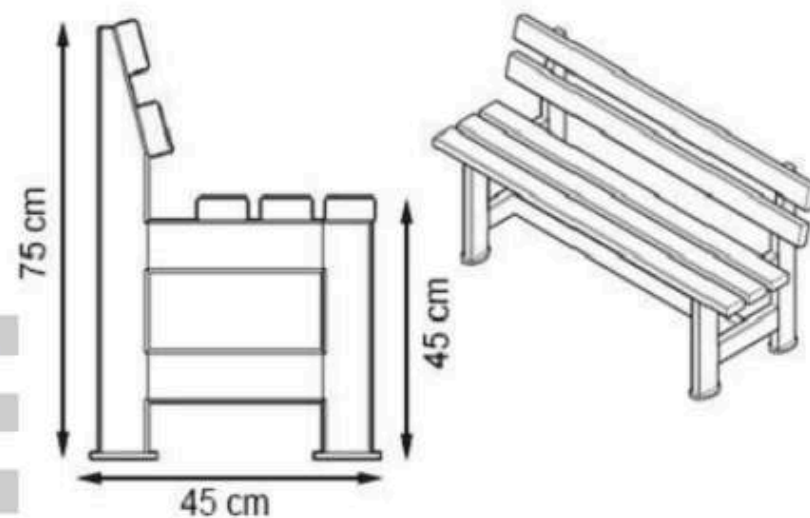

**LEGS: SHEET METAL**

**RECYCLABILITY : %100 ECOLOGICAL**

**PAINT: STATIC POLYESTER OVEN**

**AREA OF USE : OUTDOOR**

**WOOD: THERMOWOOD YELLOW PINE**

**PROTECTION: MAINTENANCE-FREE**

CODE: PWB-189

LEGS: THERMOWOOD WOOD