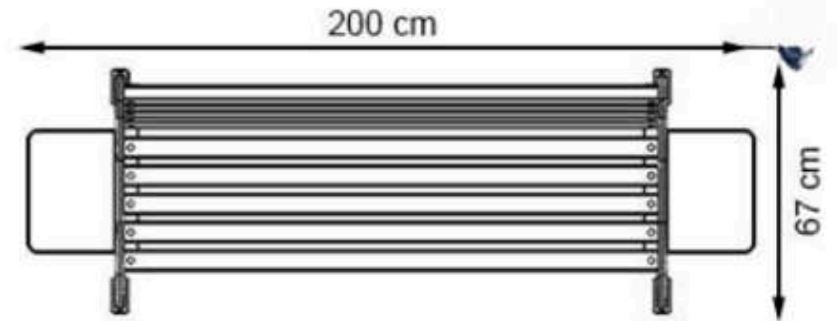

CODE: PWB-224

**LEGS: SHEET METAL**

**RECYCLABILITY : %100 ECOLOGICAL**

**PAINT: STATIC POLYESTER OVEN**

**AREA OF USE : OUTDOOR**

**WOOD: THERMOWOOD YELLOW PINE**

**PROTECTION: MAINTENANCE-FREE**

CODE: PWB-225