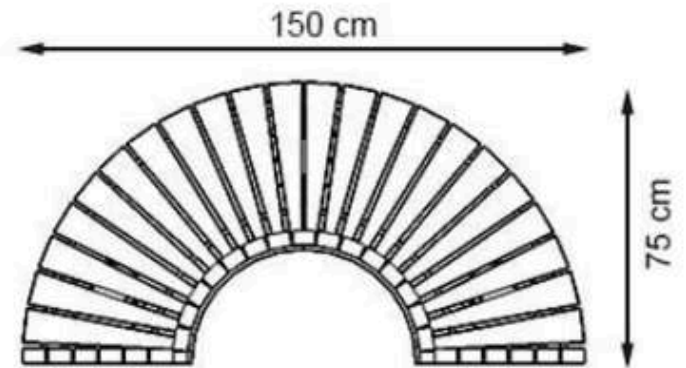

CODE: PWB-208

**LEGS: SHEET METAL**

**RECYCLABILITY : %100 ECOLOGICAL**

**PAINT: STATIC POLYESTER OVEN**

**AREA OF USE : OUTDOOR**

**WOOD: THERMOWOOD YELLOW PINE**

**PROTECTION: MAINTENANCE-FREE**

CODE: PWB-209