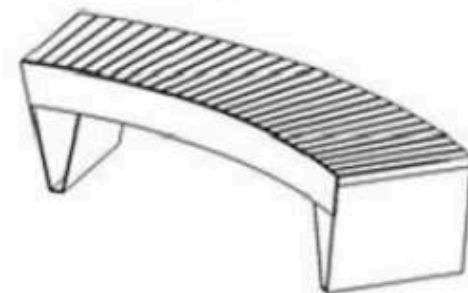

CODE: PWB-127

LEGS: IRON SHEET

PAINT: STATIC POLYESTER OVEN

WOOD: THERMOWOOD YELLOW PINE

RECYCLABILITY : %100 ECOLOGICAL

AREA OF USE : OUTDOOR

PROTECTION: MAINTENANCE-FREE