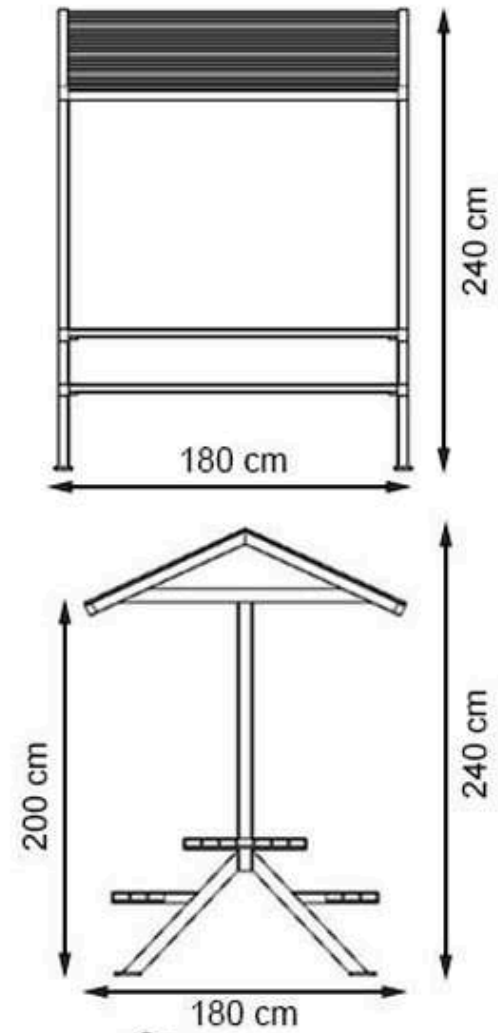

CODE: PWB-294

LEGS: IRON PROFILE

RECYCLABILITY : %100 ECOLOGICAL

PAINT: STATIC POLYESTER OVEN

AREA OF USE : OUTDOOR

WOOD: THERMOWOOD YELLOW PINE

PROTECTION: MAINTENANCE-FREE