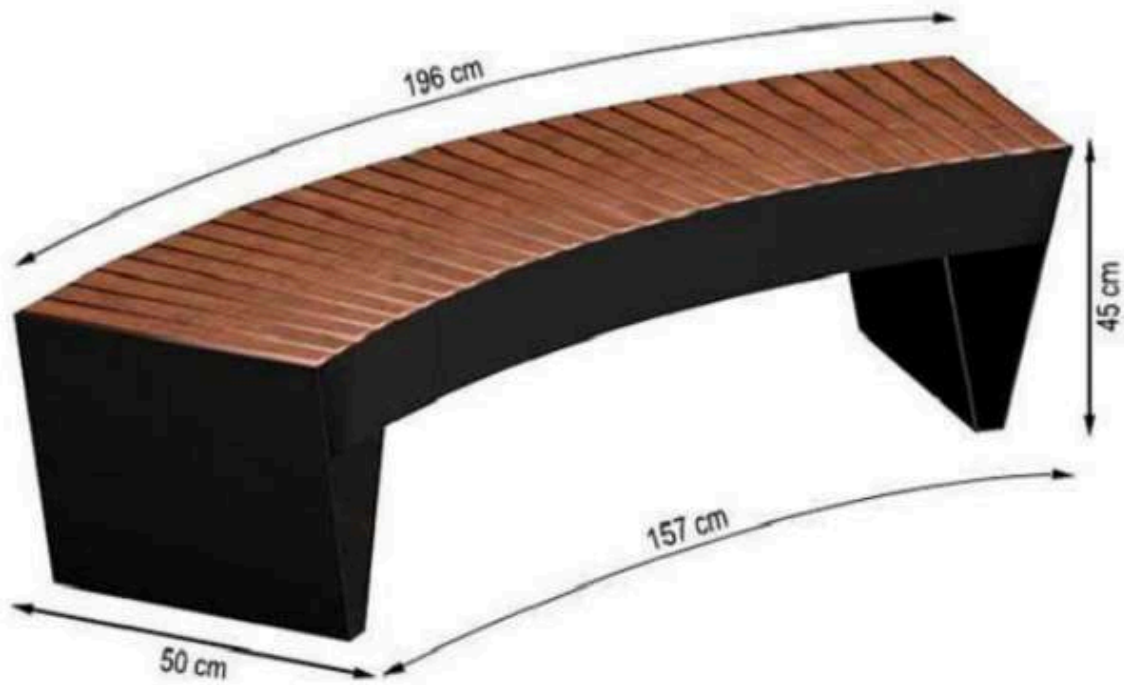

CODE: PWB-127

LEGS: IRON SHEET

PAINT: STATIC POLYESTER OVEN

WOOD: THERMOWOOD YELLOW PINE

RECYCLABILITY : %100 ECOLOGICAL

AREA OF USE : OUTDOOR

PROTECTION: MAINTENANCE-FREE