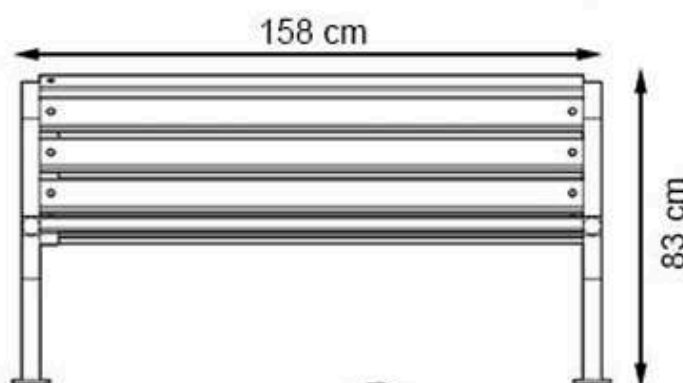

- LEGS: ALUMINUM CASTING
- PAINT: STATIC POLYESTER OVEN
- WOOD: THERMOWOOD YELLOW PINE

- RECYCLABILITY : %100 ECOLOGICAL
- AREA OF USE : OUTDOOR
- PROTECTION: MAINTENANCE-FREE

CODE: PWB-266

LEGS: IRON PIPE PROFILE