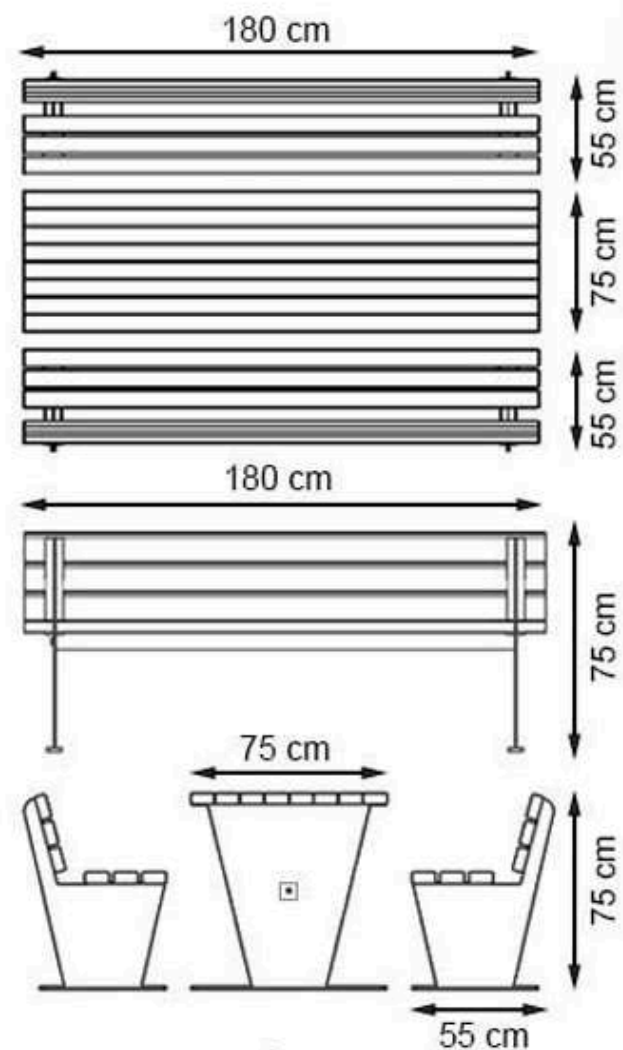

CODE: PWB-288

LEGS: SHEET IRON

RECYCLABILITY : %100 ECOLOGICAL

PAINT: STATIC POLYESTER OVEN

AREA OF USE : OUTDOOR

WOOD: THERMOWOOD YELLOW PINE

PROTECTION: MAINTENANCE-FREE