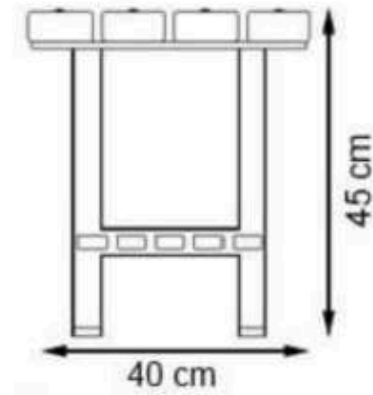

CODE: PWB-103

LEGS: IRON SQUARE PROFILE

RECYCLABILITY : %100 ECOLOGICAL

PAINT: STATIC POLYESTER OVEN

AREA OF USE : OUTDOOR

WOOD: THERMOWOOD YELLOW PINE

PROTECTION: MAINTENANCE-FREE