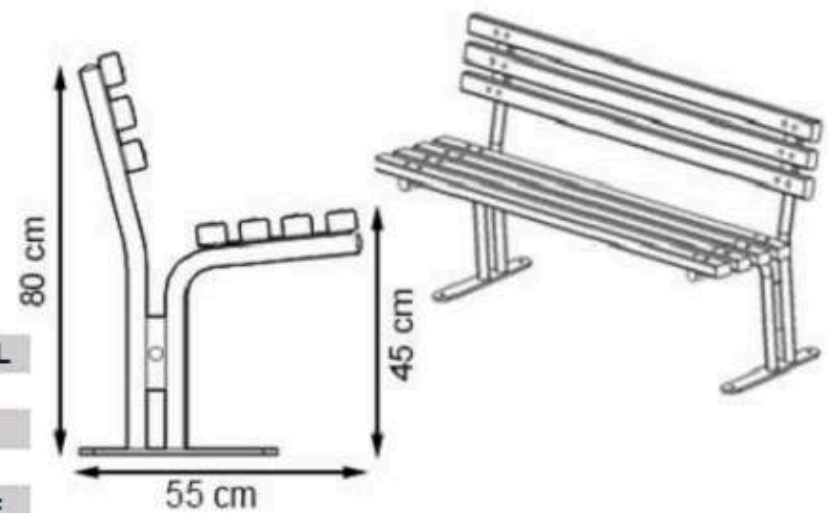

RECYCLABILITY : %100 ECOLOGICAL

PAINT: STATIC POLYESTER OVEN

AREA OF USE : OUTDOOR

WOOD: THERMOWOOD YELLOW PINE

PROTECTION: MAINTENANCE-FREE

CODE: PWB-132

LEGS: IRON PIPE PROFILE

RECYCLABILITY : %100 ECOLOGICAL