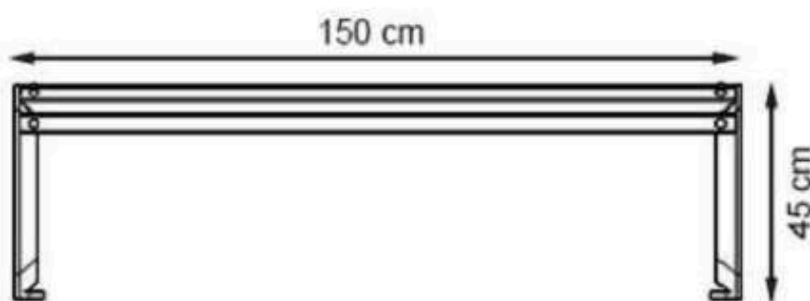

CODE: PWB-159

LEGS: ALUMINUM CASTING

RECYCLABILITY : %100 ECOLOGICAL

PAINT: STATIC POLYESTER OVEN

AREA OF USE : OUTDOOR

WOOD: THERMOWOOD YELLOW PINE

PROTECTION: MAINTENANCE-FREE