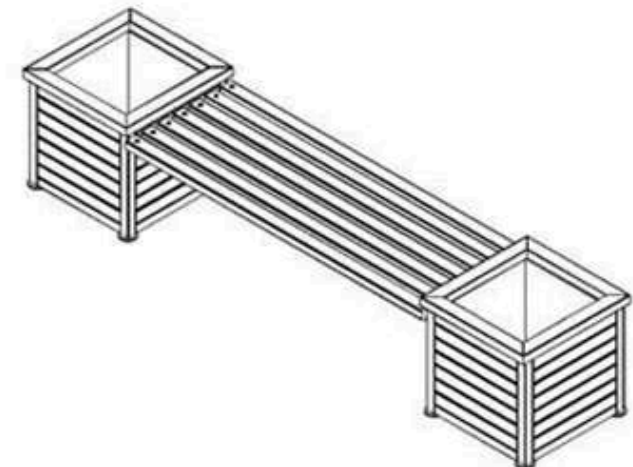

LEGS: IRON SQUARE PROFILE

RECYCLABILITY : %100 ECOLOGICAL

PAINT: STATIC POLYESTER OVEN

AREA OF USE : OUTDOOR

WOOD: THERMOWOOD YELLOW PINE

PROTECTION: MAINTENANCE-FREE

CODE: PWB-242

LEGS: IRON SQUARE PROFILE