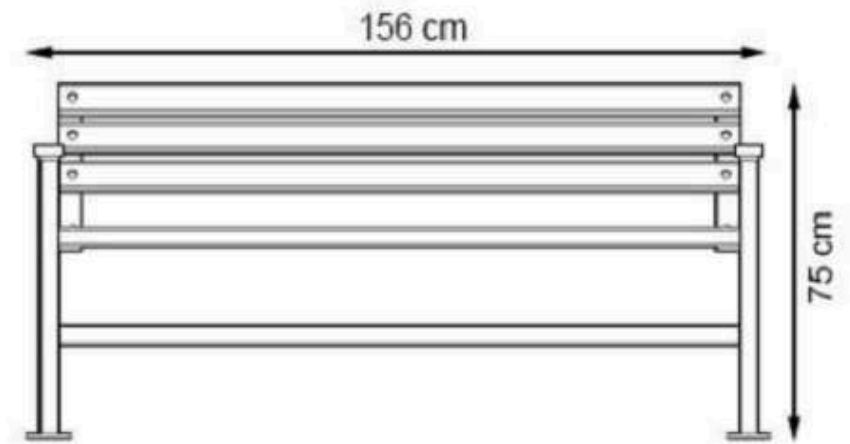

RECYCLABILITY : %100 ECOLOGICAL

PAINT: STATIC POLYESTER OVEN

AREA OF USE : OUTDOOR

WOOD: THERMOWOOD YELLOW PINE

PROTECTION: MAINTENANCE-FREE

CODE: PWB-116

LEGS: IRON PROFILE

RECYCLABILITY : %100 ECOLOGICAL