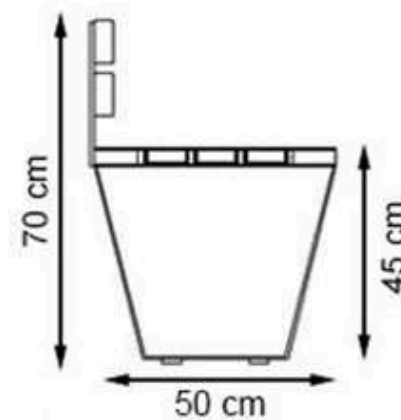

CODE: PWB-240

LEGS: SHEET IRON

RECYCLABILITY : %100 ECOLOGICAL

PAINT: STATIC POLYESTER OVEN

AREA OF USE : OUTDOOR

WOOD: THERMOWOOD YELLOW PINE

PROTECTION: MAINTENANCE-FREE