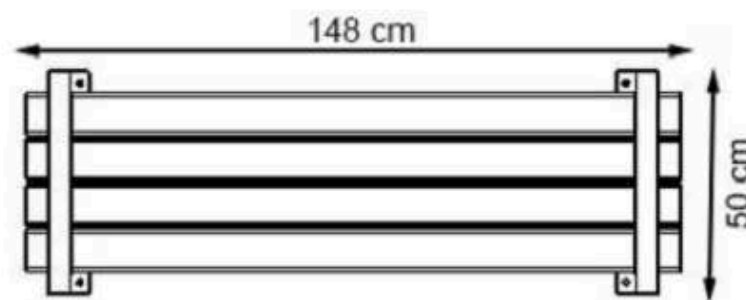

LEGS: IRON PIPE PROFILE

RECYCLABILITY : %100 ECOLOGICAL

PAINT: STATIC POLYESTER OVEN

AREA OF USE : OUTDOOR

WOOD: THERMOWOOD YELLOW PINE

PROTECTION: MAINTENANCE-FREE

CODE: PWB-123

LEGS: IRON PROFILE