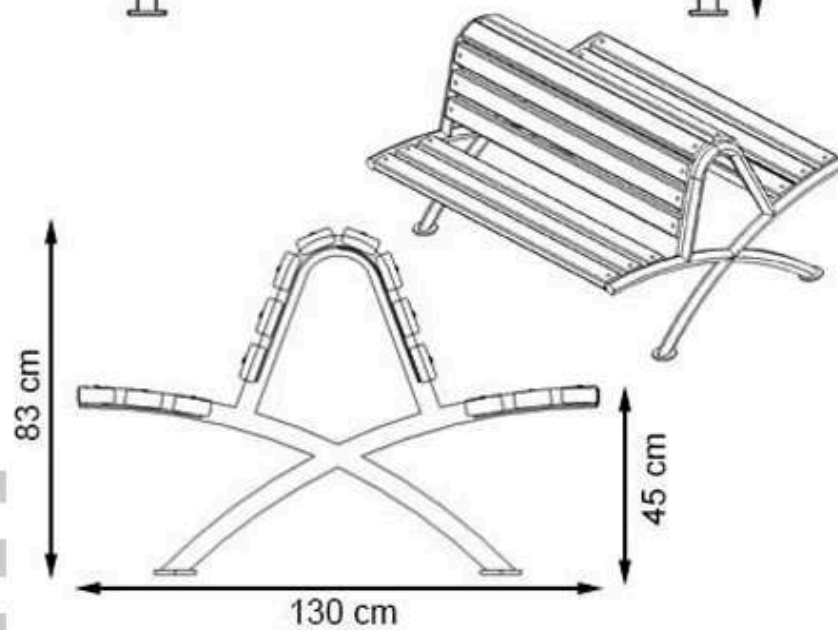

CODE: PWB-266

LEGS: IRON PIPE PROFILE

RECYCLABILITY : %100 ECOLOGICAL

PAINT: STATIC POLYESTER OVEN

AREA OF USE : OUTDOOR

WOOD: THERMOWOOD YELLOW PINE

PROTECTION: MAINTENANCE-FREE