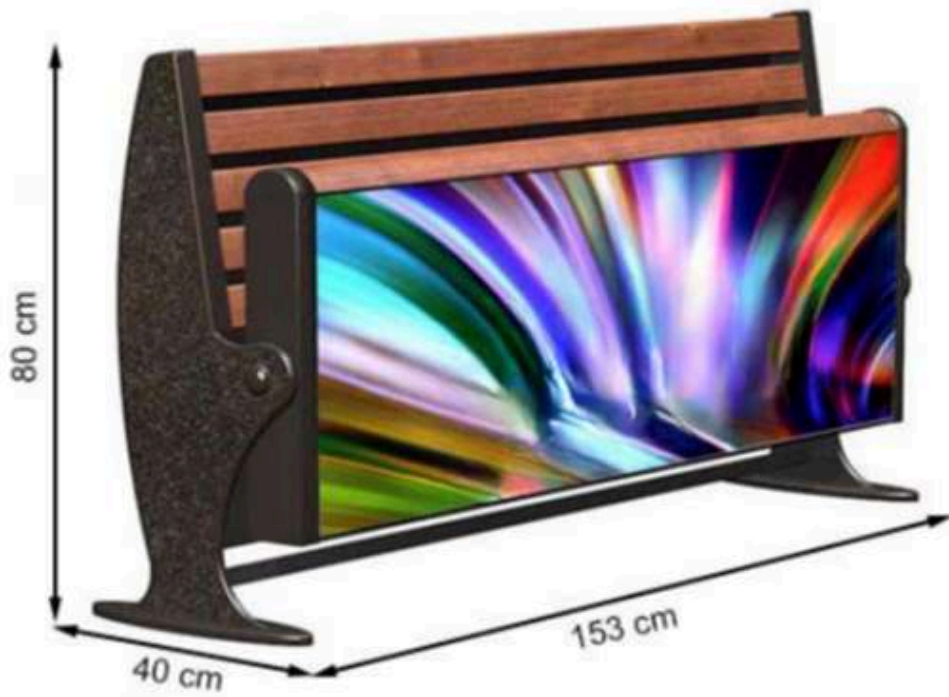

CODE: PWB-232

**LEGS: ALUMINUM CASTING**

**RECYCLABILITY : %100 ECOLOGICAL**

**PAINT: STATIC POLYESTER OVEN**

**AREA OF USE : OUTDOOR**

**WOOD: THERMOWOOD YELLOW PINE**

**PROTECTION: MAINTENANCE-FREE**

CODE: PWB-233