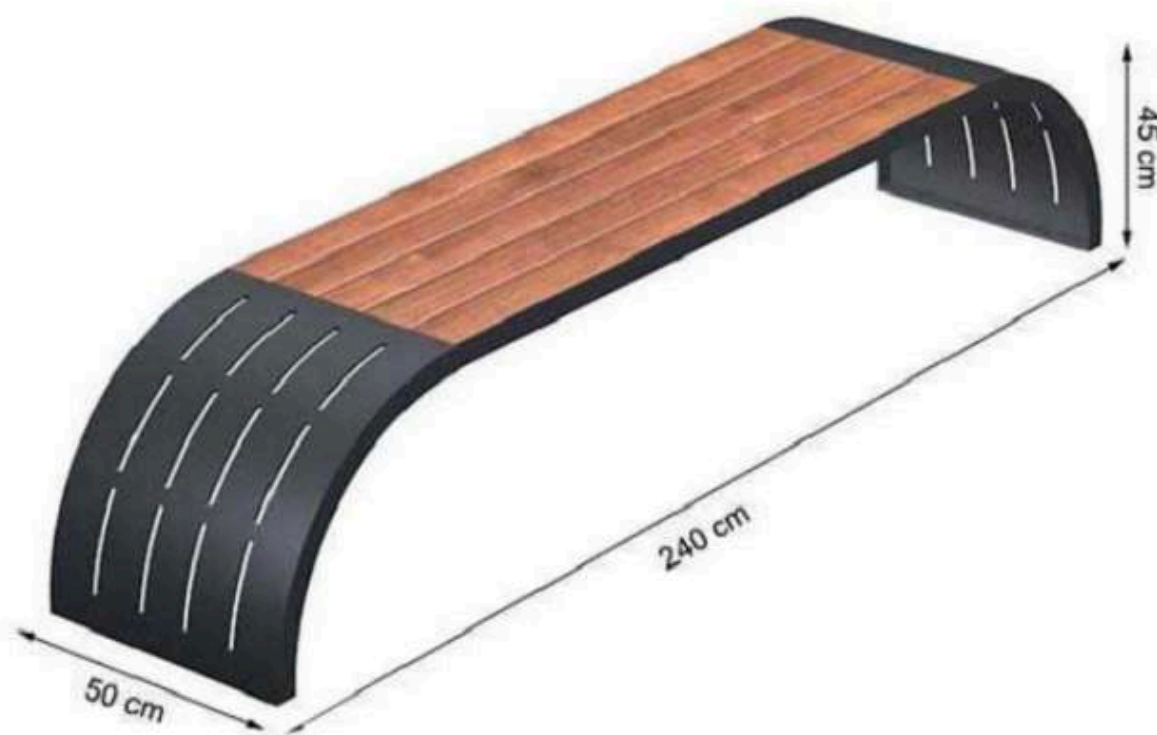

PAINT: STATIC POLYESTER OVEN

AREA OF USE : OUTDOOR

WOOD: THERMOWOOD YELLOW PINE

PROTECTION: MAINTENANCE-FREE

CODE: PWB-151

LEGS: SHEET METAL

RECYCLABILITY : %100 ECOLOGICAL

PAINT: STATIC POLYESTER OVEN