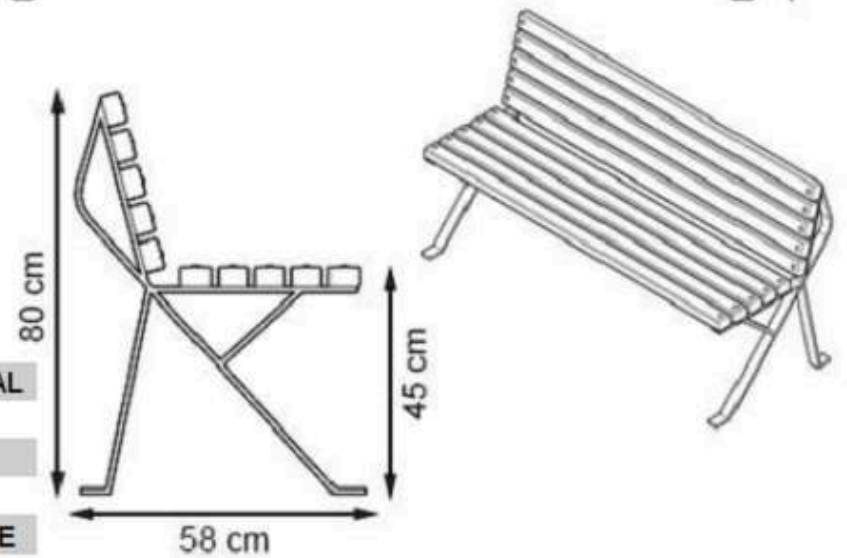

CODE: PWB-147

LEGS: IRON PROFILE

RECYCLABILITY : %100 ECOLOGICAL

PAINT: STATIC POLYESTER OVEN

AREA OF USE : OUTDOOR

WOOD: THERMOWOOD YELLOW PINE

PROTECTION: MAINTENANCE-FREE

CODE: PWB-148