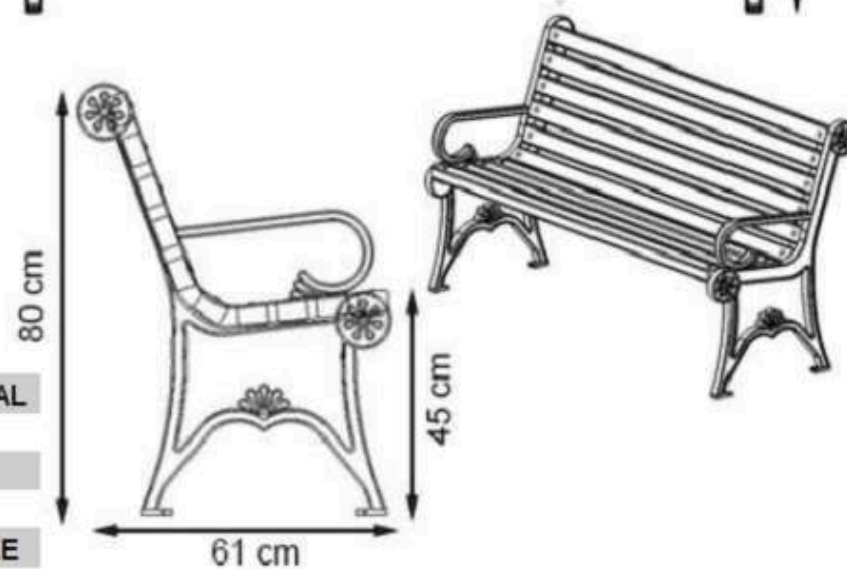

LEGS: SHEET METAL

RECYCLABILITY : %100 ECOLOGICAL

PAINT: STATIC POLYESTER OVEN

AREA OF USE : OUTDOOR

WOOD: THERMOWOOD YELLOW PINE

PROTECTION: MAINTENANCE-FREE

CODE: PWB-149

LEGS: ALUMINUM CASTING