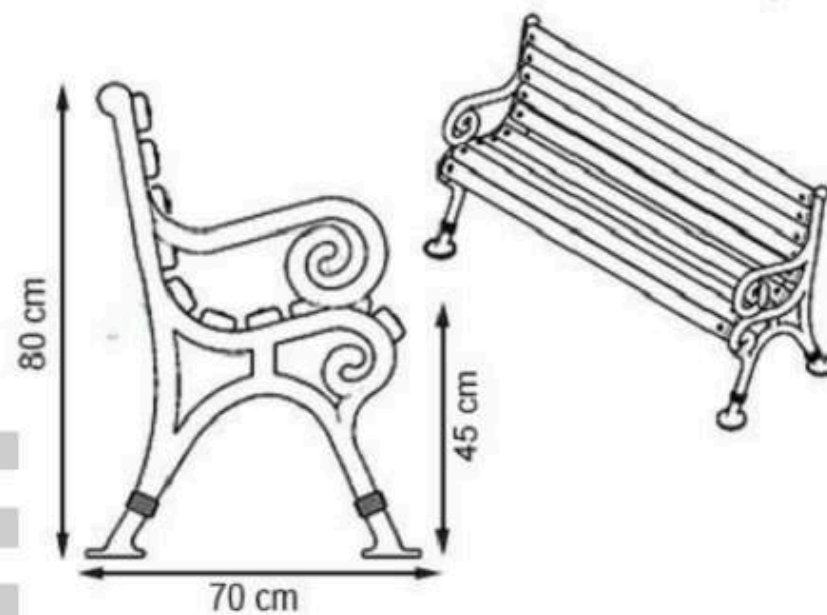

CODE: PWB-176

LEGS: ALUMINUM CASTING

RECYCLABILITY : %100 ECOLOGICAL

PAINT: STATIC POLYESTER OVEN

AREA OF USE : OUTDOOR

WOOD: THERMOWOOD YELLOW PINE

PROTECTION: MAINTENANCE-FREE