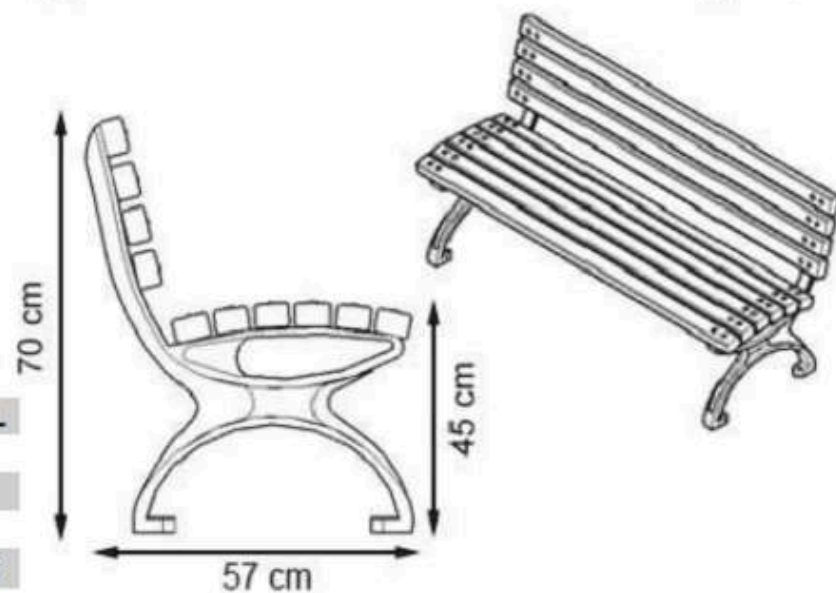

CODE: PWB-168

LEGS: ALUMINUM CASTING

PAINT: STATIC POLYESTER OVEN

WOOD: THERMOWOOD YELLOW PINE

RECYCLABILITY : %100 ECOLOGICAL

AREA OF USE : OUTDOOR

PROTECTION: MAINTENANCE-FREE