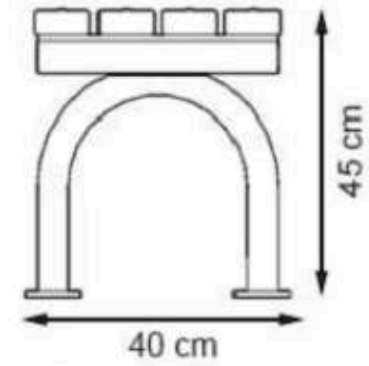

CODE: PWB-129

LEGS: IRON PIPE PROFILE

RECYCLABILITY : %100 ECOLOGICAL

PAINT: STATIC POLYESTER OVEN

AREA OF USE : OUTDOOR

WOOD: THERMOWOOD YELLOW PINE

PROTECTION: MAINTENANCE-FREE

CODE: PWB-130