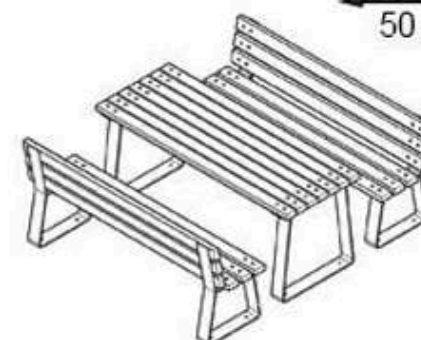

CODE: PWB-280

LEGS: IRON PIPE PROFILE

RECYCLABILITY : %100 ECOLOGICAL

PAINT: STATIC POLYESTER OVEN

AREA OF USE : OUTDOOR

WOOD: THERMOWOOD YELLOW PINE

PROTECTION: MAINTENANCE-FREE

CODE: PWB-281