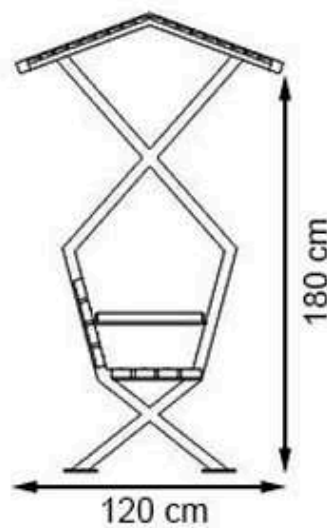

CODE: PWB-272

LEGS: IRON SQUARE PROFILE

RECYCLABILITY : %100 ECOLOGICAL

PAINT: STATIC POLYESTER OVEN

AREA OF USE : OUTDOOR

WOOD: THERMOWOOD YELLOW PINE

PROTECTION: MAINTENANCE-FREE