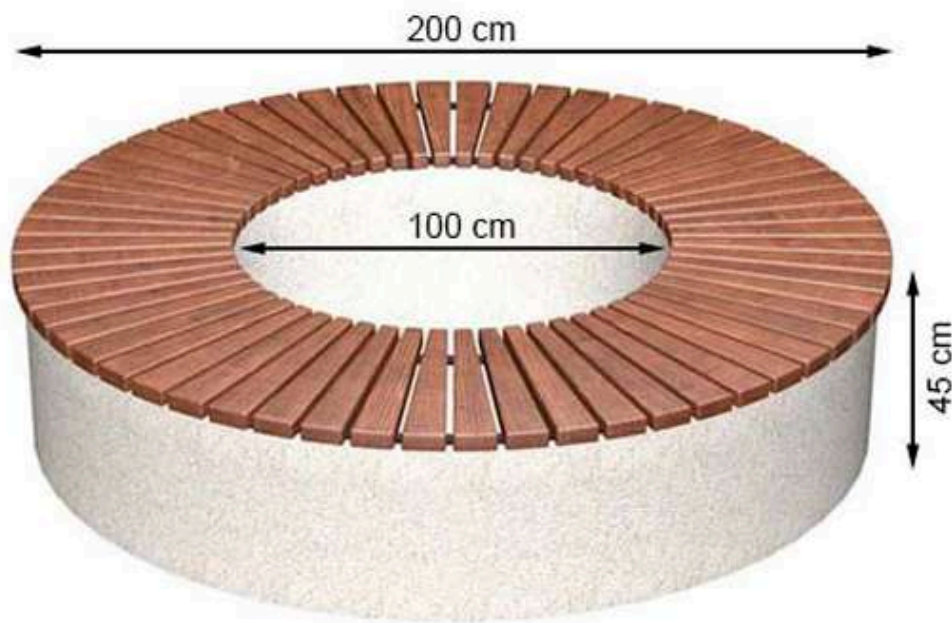

**LEGS: PRECAST CONCRETE**

**RECYCLABILITY : %100 ECOLOGICAL**

**PAINT: NATURAL**

**AREA OF USE : OUTDOOR**

**WOOD: THERMOWOOD YELLOW PINE**

**PROTECTION: MAINTENANCE-FREE**

CODE: PWB-258

**LEGS: PRECAST CONCRETE**