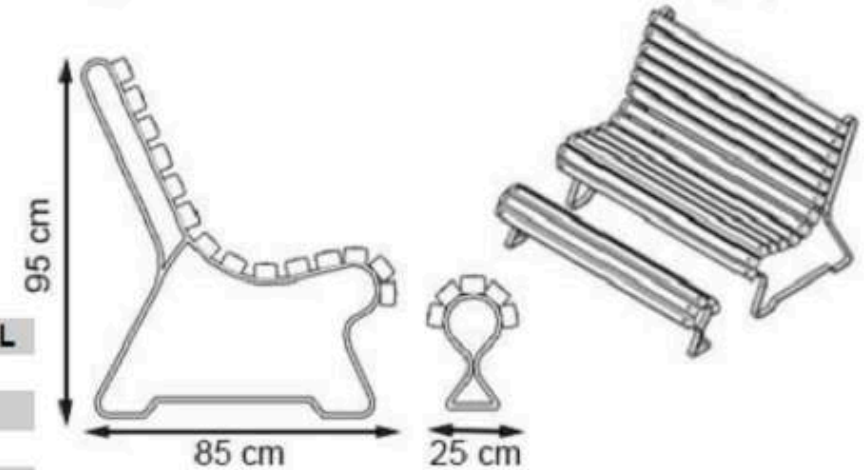

CODE: PWB-171

LEGS: IRON PROFILE

RECYCLABILITY : %100 ECOLOGICAL

PAINT: STATIC POLYESTER OVEN

AREA OF USE : OUTDOOR

WOOD: THERMOWOOD YELLOW PINE

PROTECTION: MAINTENANCE-FREE

CODE: PWB-172