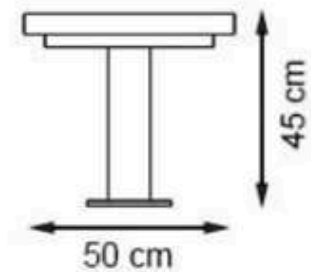

CODE: PWB-211

LEGS: IRON PIPE PROFILE

RECYCLABILITY : %100 ECOLOGICAL

PAINT: STATIC POLYESTER OVEN

AREA OF USE : OUTDOOR

WOOD: THERMOWOOD YELLOW PINE

PROTECTION: MAINTENANCE-FREE