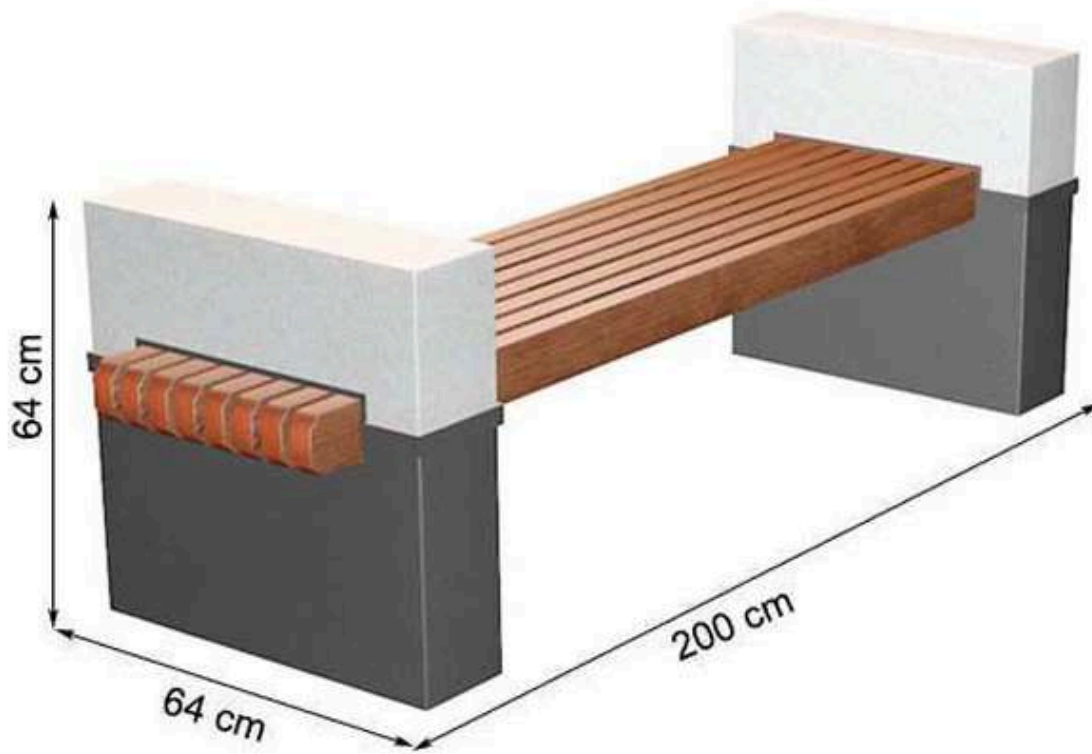

**RECYCLABILITY : %100 ECOLOGICAL**

**PAINT: NATURAL**

**AREA OF USE : OUTDOOR**

**WOOD: THERMOWOOD YELLOW PINE**

**PROTECTION: MAINTENANCE-FREE**

CODE: PWB-251

LEGS: MOSAIC CONCRETE

RECYCLABILITY : %100 ECOLOGICAL