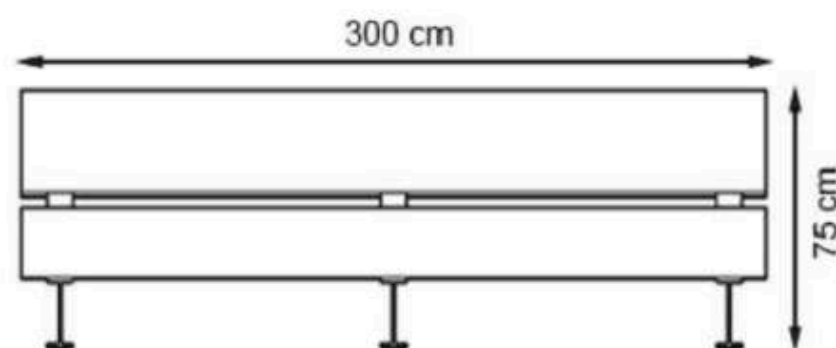

CODE: PWB-185

LEGS: SHEET METAL

PAINT: STATIC POLYESTER OVEN

WOOD: THERMOWOOD YELLOW PINE

RECYCLABILITY : %100 ECOLOGICAL

AREA OF USE : OUTDOOR

PROTECTION: MAINTENANCE-FREE