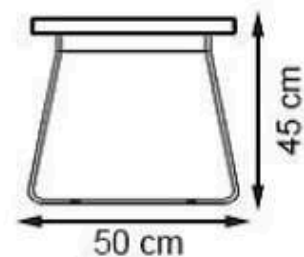

RECYCLABILITY : %100 ECOLOGICAL

PAINT: STATIC POLYESTER OVEN

AREA OF USE : OUTDOOR

WOOD: THERMOWOOD YELLOW PINE

PROTECTION: MAINTENANCE-FREE

CODE: PWB-203

LEGS: SHEET METAL

RECYCLABILITY : %100 ECOLOGICAL