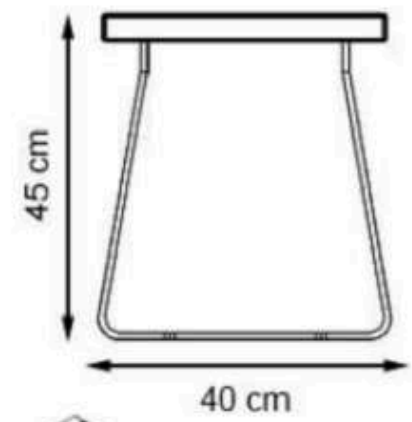

CODE: PWB-105

LEGS: IRON SQUARE PROFILE

RECYCLABILITY : %100 ECOLOGICAL

PAINT: STATIC POLYESTER OVEN

AREA OF USE : OUTDOOR

WOOD: THERMOWOOD YELLOW PINE

PROTECTION: MAINTENANCE-FREE

CODE: PWB-106