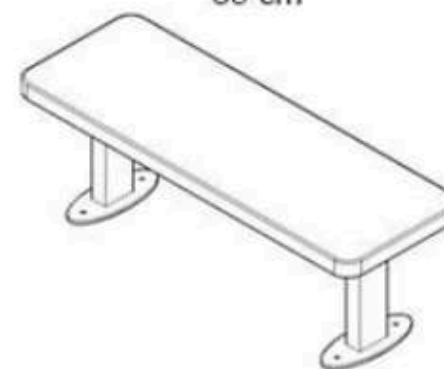

CODE: PWB-230

LEGS: IRON PROFILE

RECYCLABILITY : %100 ECOLOGICAL

PAINT: STATIC POLYESTER OVEN

AREA OF USE : OUTDOOR

WOOD: THERMOWOOD YELLOW PINE

PROTECTION: MAINTENANCE-FREE