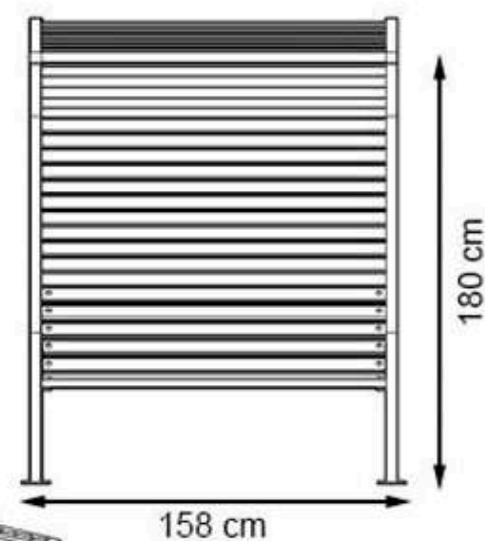

CODE: PWB-271

LEGS: IRON SQUARE PROFILE

RECYCLABILITY : %100 ECOLOGICAL

PAINT: STATIC POLYESTER OVEN

AREA OF USE : OUTDOOR

WOOD: THERMOWOOD YELLOW PINE

PROTECTION: MAINTENANCE-FREE