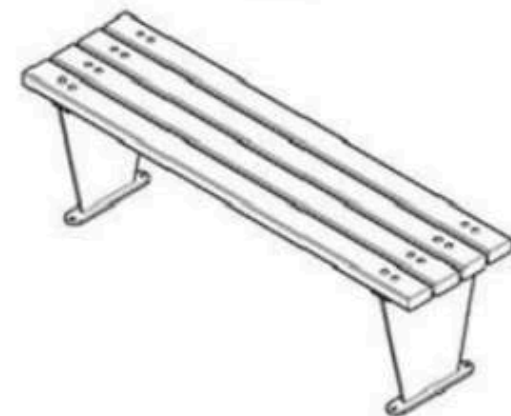

CODE: PWB-163

LEGS: SHEET METAL

RECYCLABILITY : %100 ECOLOGICAL

PAINT: STATIC POLYESTER OVEN

AREA OF USE : OUTDOOR

WOOD: THERMOWOOD YELLOW PINE

PROTECTION: MAINTENANCE-FREE