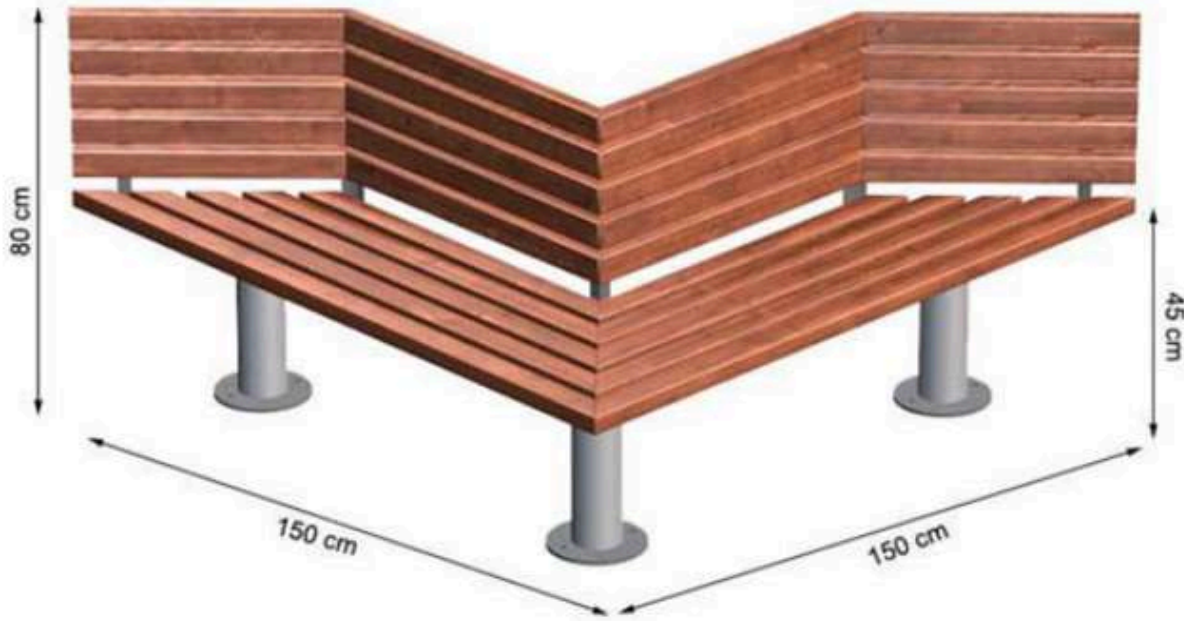

CODE: PWB-212

LEGS: IRON PIPE PROFILE

RECYCLABILITY : %100 ECOLOGICAL

PAINT: STATIC POLYESTER OVEN

AREA OF USE : OUTDOOR

WOOD: THERMOWOOD YELLOW PINE

PROTECTION: MAINTENANCE-FREE