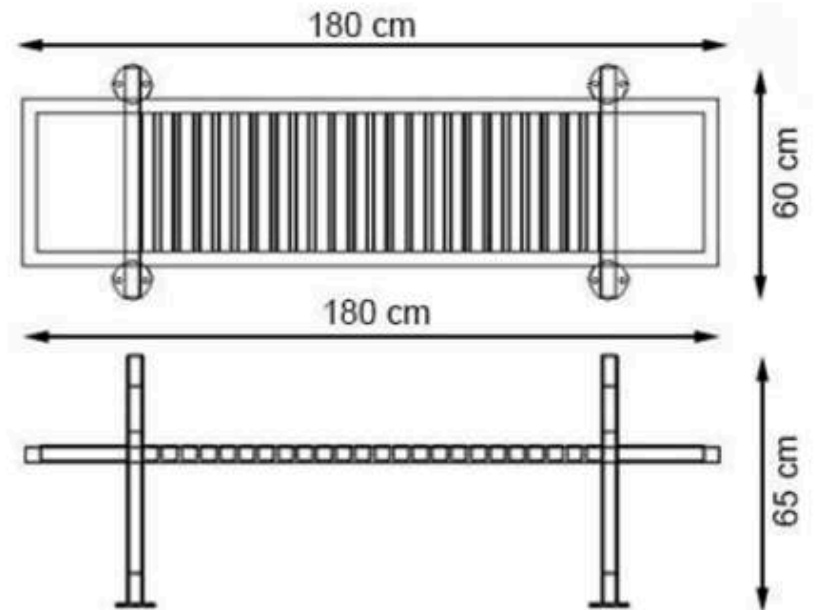

**LEGS: ALUMINUM CASTING**

**RECYCLABILITY : %100 ECOLOGICAL**

**PAINT: STATIC POLYESTER OVEN**

**AREA OF USE : OUTDOOR**

**WOOD: THERMOWOOD YELLOW PINE**

**PROTECTION: MAINTENANCE-FREE**

CODE: PWB-226

LEGS: IRON PROFILE