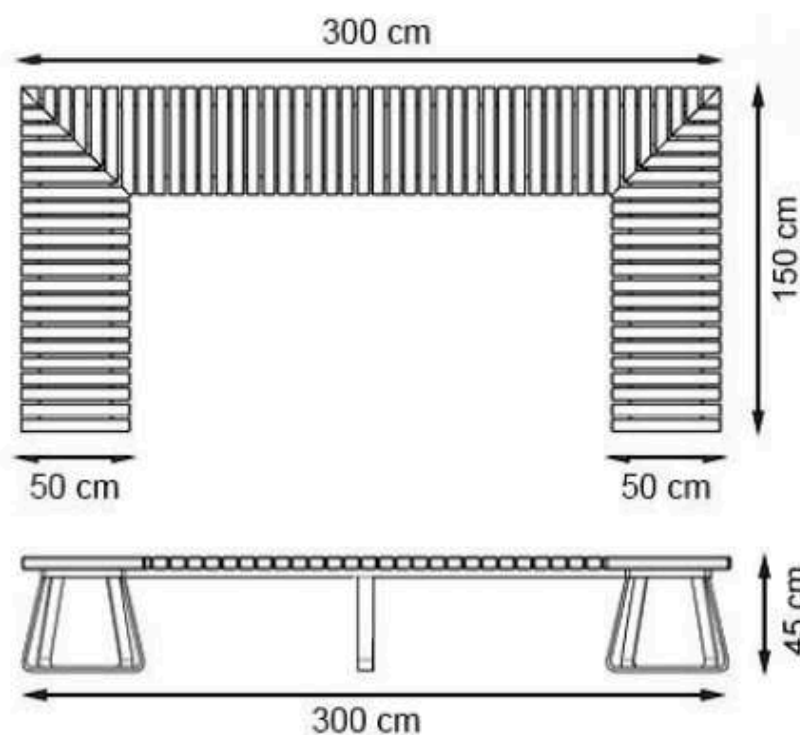

RECYCLABILITY : %100 ECOLOGICAL

PAINT: STATIC POLYESTER OVEN

AREA OF USE : OUTDOOR

WOOD: THERMOWOOD YELLOW PINE

PROTECTION: MAINTENANCE-FREE

CODE: PWB-203

LEGS: SHEET METAL

RECYCLABILITY : %100 ECOLOGICAL