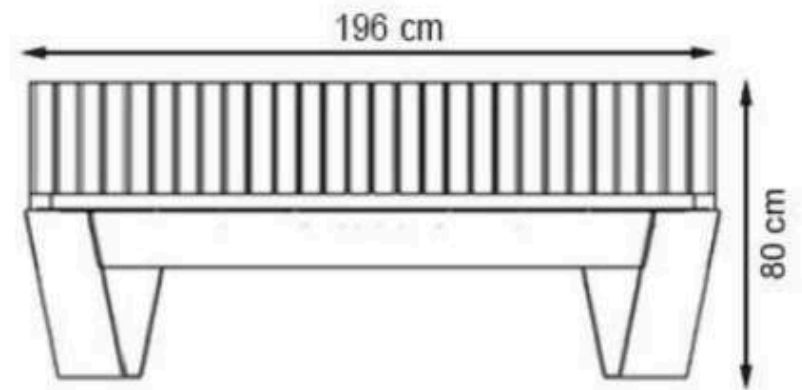

CODE: PWB-128

LEGS: IRON SHEET

PAINT: STATIC POLYESTER OVEN

WOOD: THERMOWOOD YELLOW PINE

RECYCLABILITY : %100 ECOLOGICAL

AREA OF USE : OUTDOOR

PROTECTION: MAINTENANCE-FREE