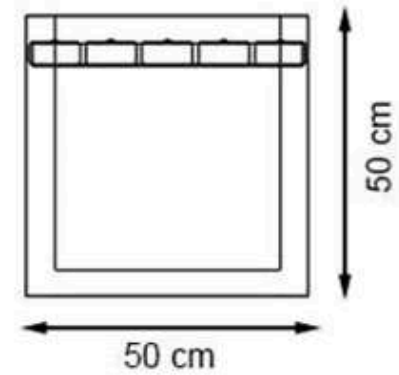

CODE: PWB-246

LEGS: PRECAST CONCRETE

RECYCLABILITY : %100 ECOLOGICAL

PAINT: NATURAL

AREA OF USE : OUTDOOR

WOOD: THERMOWOOD YELLOW PINE

PROTECTION: MAINTENANCE-FREE