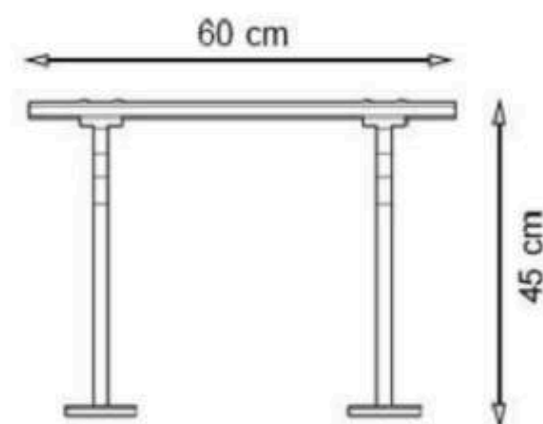

LEGS: WHITE CONCRETE

RECYCLABILITY : %100 ECOLOGICAL

PAINT: NATURAL

AREA OF USE : OUTDOOR

WOOD: THERMOWOOD YELLOW PINE

PROTECTION: MAINTENANCE-FREE

CODE: PWB-016

**LEGS: SHEET METAL**