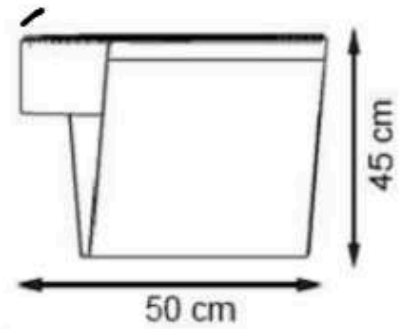

CODE: PWB-127

LEGS: IRON SHEET

PAINT: STATIC POLYESTER OVEN

WOOD: THERMOWOOD YELLOW PINE

RECYCLABILITY : %100 ECOLOGICAL

AREA OF USE : OUTDOOR

PROTECTION: MAINTENANCE-FREE