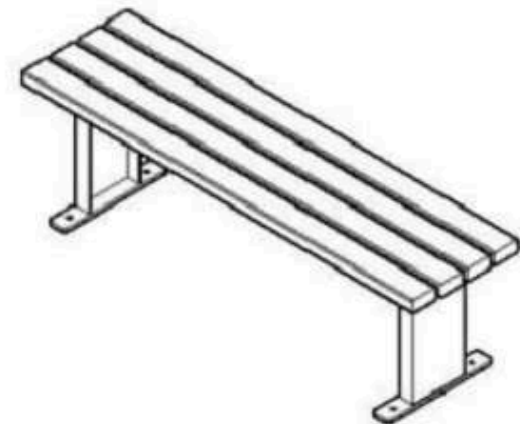

CODE: PWB-138

LEGS: SHEET METAL

RECYCLABILITY : %100 ECOLOGICAL

PAINT: STATIC POLYESTER OVEN

AREA OF USE : OUTDOOR

WOOD: THERMOWOOD YELLOW PINE

PROTECTION: MAINTENANCE-FREE