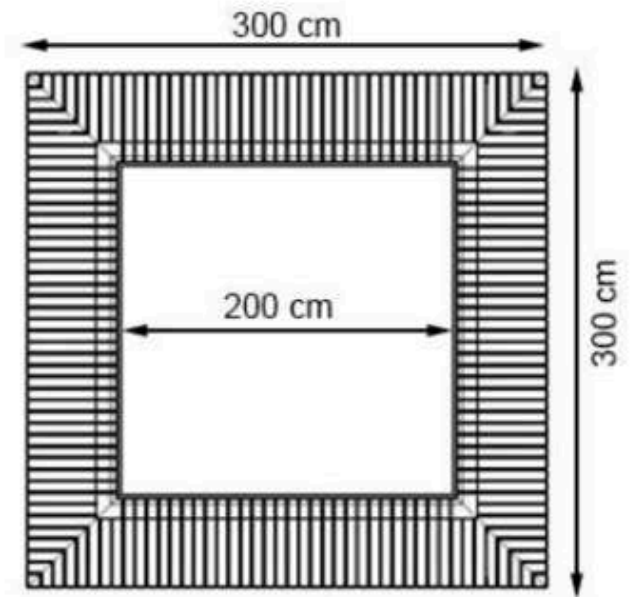

CODE: PWB-224

LEGS: SHEET METAL

RECYCLABILITY : %100 ECOLOGICAL

PAINT: STATIC POLYESTER OVEN

AREA OF USE : OUTDOOR

WOOD: THERMOWOOD YELLOW PINE

PROTECTION: MAINTENANCE-FREE