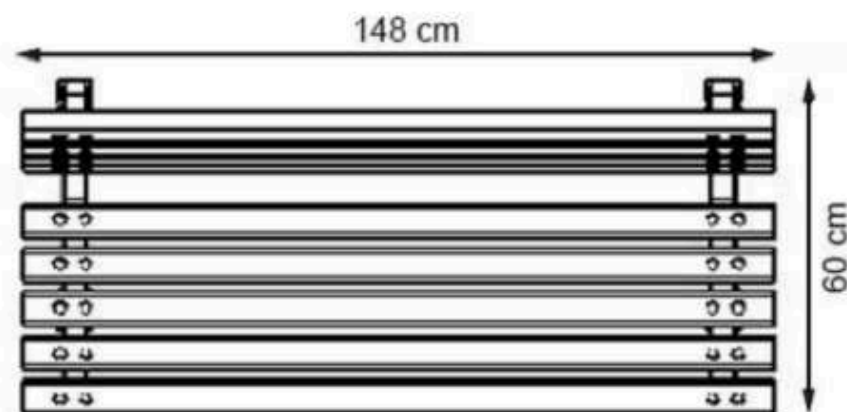

LEGS: SHEET METAL

RECYCLABILITY : %100 ECOLOGICAL

PAINT: STATIC POLYESTER OVEN

AREA OF USE : OUTDOOR

WOOD: THERMOWOOD YELLOW PINE

PROTECTION: MAINTENANCE-FREE

CODE: PWB-141

LEGS: ALUMINUM CASTING