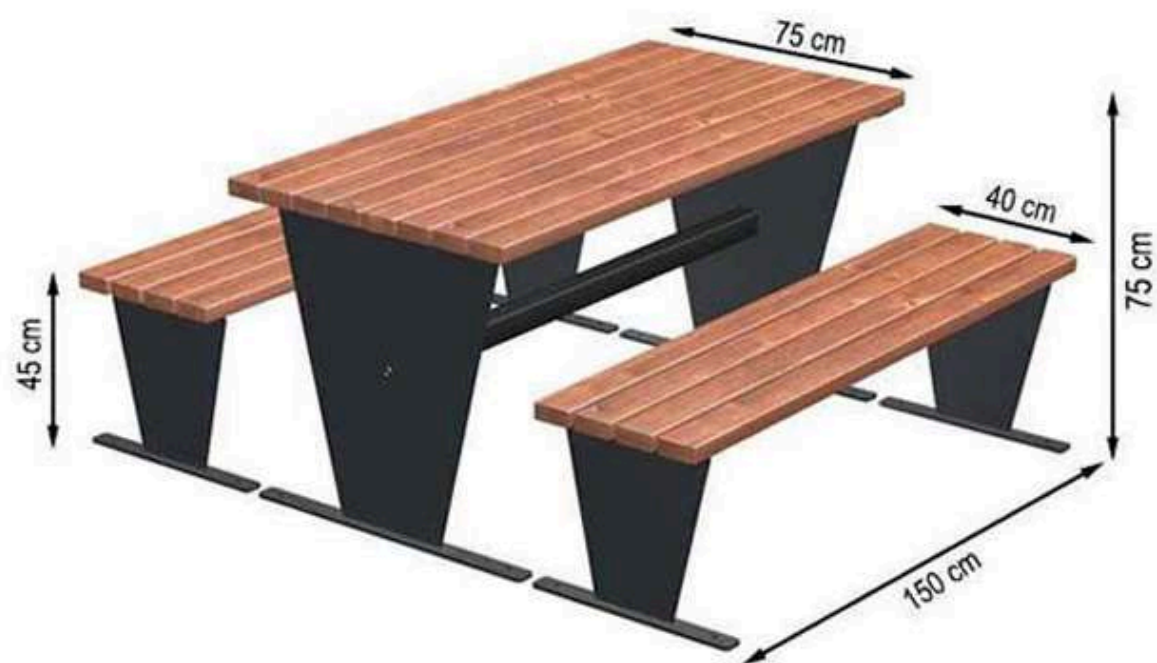

CODE: PWB-287