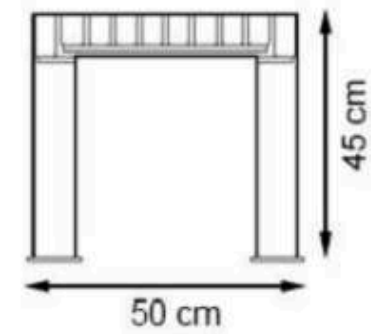

LEGS: IRON PROFILE

RECYCLABILITY : %100 ECOLOGICAL

PAINT: STATIC POLYESTER OVEN

AREA OF USE : OUTDOOR

WOOD: THERMOWOOD YELLOW PINE

PROTECTION: MAINTENANCE-FREE

CODE: PWB-115

LEGS: IRON SQUARE PROFILE