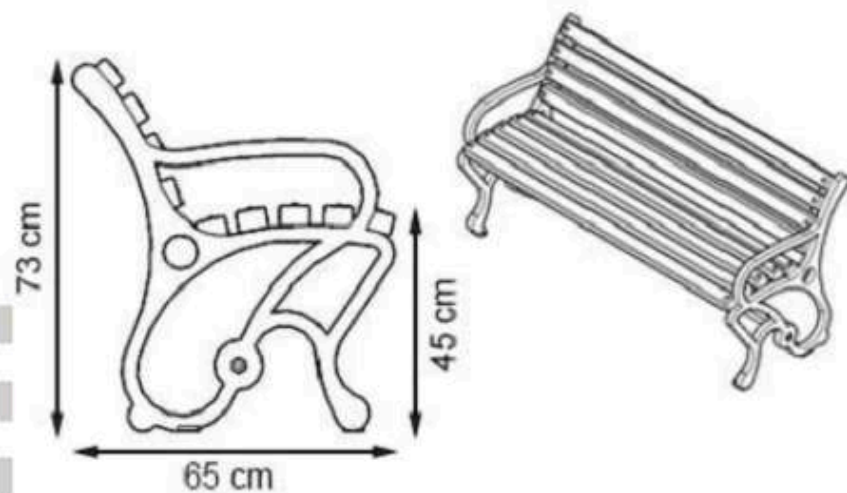

**LEGS: SHEET METAL**

**PAINT: STATIC POLYESTER OVEN**

**WOOD: THERMOWOOD YELLOW PINE**

**RECYCLABILITY : %100 ECOLOGICAL**

**AREA OF USE : OUTDOOR**

**PROTECTION: MAINTENANCE-FREE**

CODE: PWB-173

LEGS: ALUMINUM CASTING