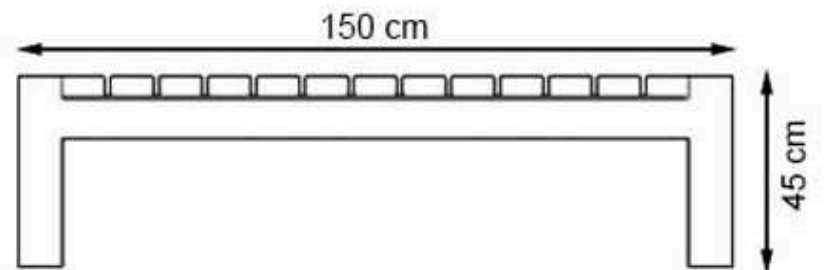

CODE: PWB-255

LEGS: PRECAST CONCRETE

PAINT: NATURAL

WOOD: THERMOWOOD YELLOW PINE

RECYCLABILITY : %100 ECOLOGICAL

AREA OF USE : OUTDOOR

PROTECTION: MAINTENANCE-FREE