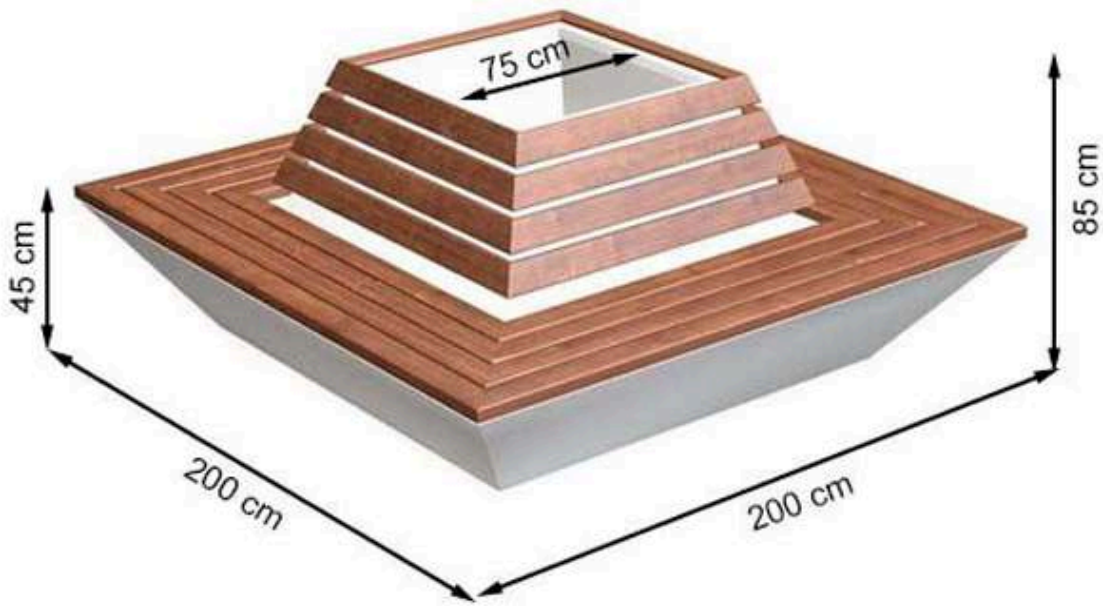

CODE: PWB-248

LEGS: PRECAST CONCRETE

RECYCLABILITY : %100 ECOLOGICAL

PAINT: NATURAL

AREA OF USE : OUTDOOR

WOOD: THERMOWOOD YELLOW PINE

PROTECTION: MAINTENANCE-FREE