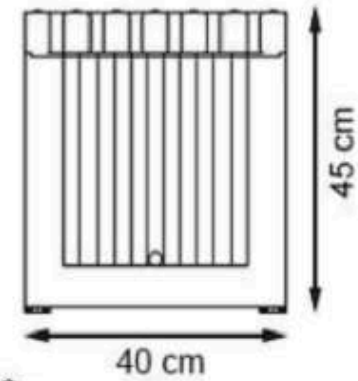

CODE: PWB-143

LEGS: ALUMINUM CASTING

RECYCLABILITY : %100 ECOLOGICAL

PAINT: STATIC POLYESTER OVEN

AREA OF USE : OUTDOOR

WOOD: THERMOWOOD YELLOW PINE

PROTECTION: MAINTENANCE-FREE