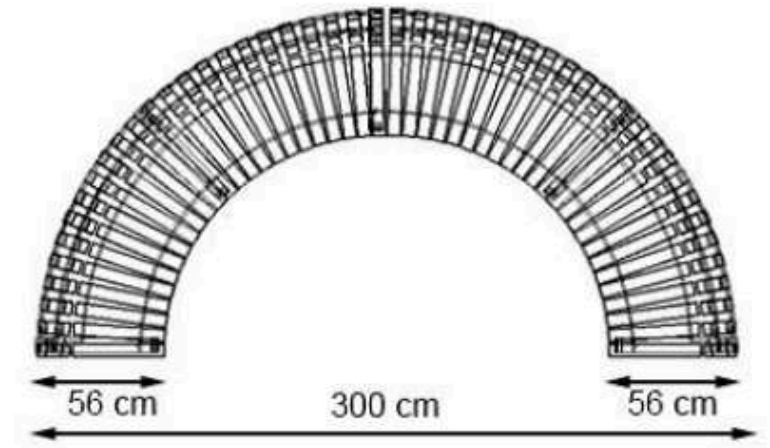

**CODE: PWB-200**

**LEGS: SHEET METAL**

**RECYCLABILITY : %100 ECOLOGICAL**

**PAINT: STATIC POLYESTER OVEN**

**AREA OF USE : OUTDOOR**

**WOOD: THERMOWOOD YELLOW PINE**

**PROTECTION: MAINTENANCE-FREE**

CODE: PWB-201