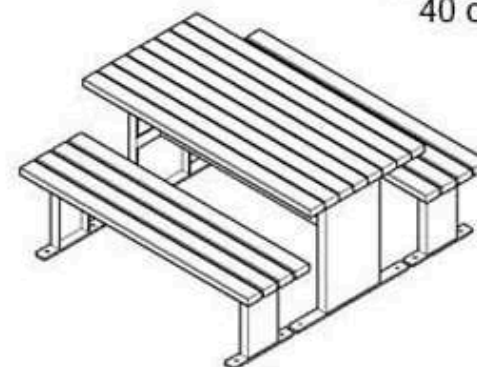

CODE: PWB-286

LEGS: SHEET IRON

RECYCLABILITY : %100 ECOLOGICAL

PAINT: STATIC POLYESTER OVEN

AREA OF USE : OUTDOOR

WOOD: THERMOWOOD YELLOW PINE

PROTECTION: MAINTENANCE-FREE