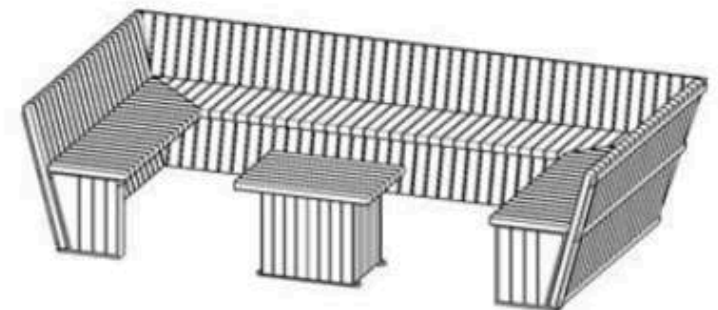

RECYCLABILITY : %100 ECOLOGICAL

PAINT: STATIC POLYESTER OVEN

AREA OF USE : OUTDOOR

WOOD: THERMOWOOD YELLOW PINE

PROTECTION: MAINTENANCE-FREE

CODE: PWB-219

LEGS: SHEET METAL

RECYCLABILITY : %100 ECOLOGICAL