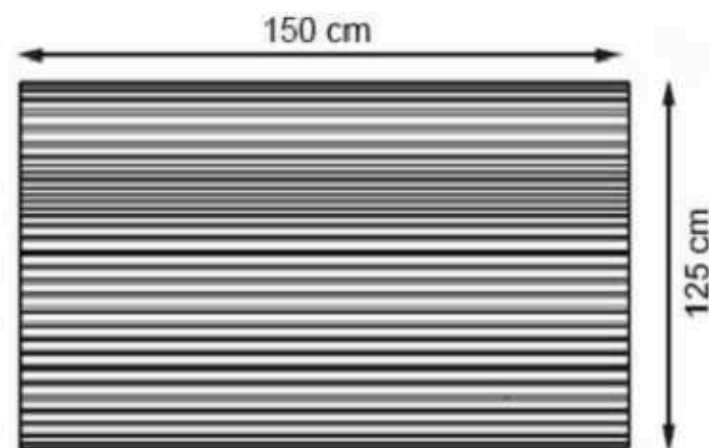

PAINT: STATIC POLYESTER OVEN

AREA OF USE : OUTDOOR

WOOD: THERMOWOOD YELLOW PINE

PROTECTION: MAINTENANCE-FREE

CODE: PWB-175

LEGS: SHEET METAL

RECYCLABILITY : %100 ECOLOGICAL

PAINT: STATIC POLYESTER OVEN