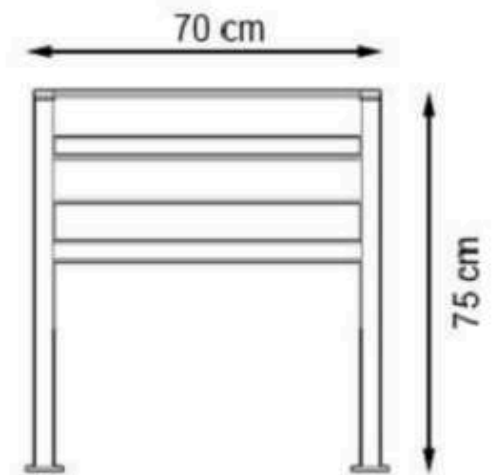

LEGS: IRON PROFILE

RECYCLABILITY : %100 ECOLOGICAL

PAINT: STATIC POLYESTER OVEN

AREA OF USE : OUTDOOR

WOOD: THERMOWOOD YELLOW PINE

PROTECTION: MAINTENANCE-FREE

CODE: PWB-024

**LEGS: IRON PROFILE**