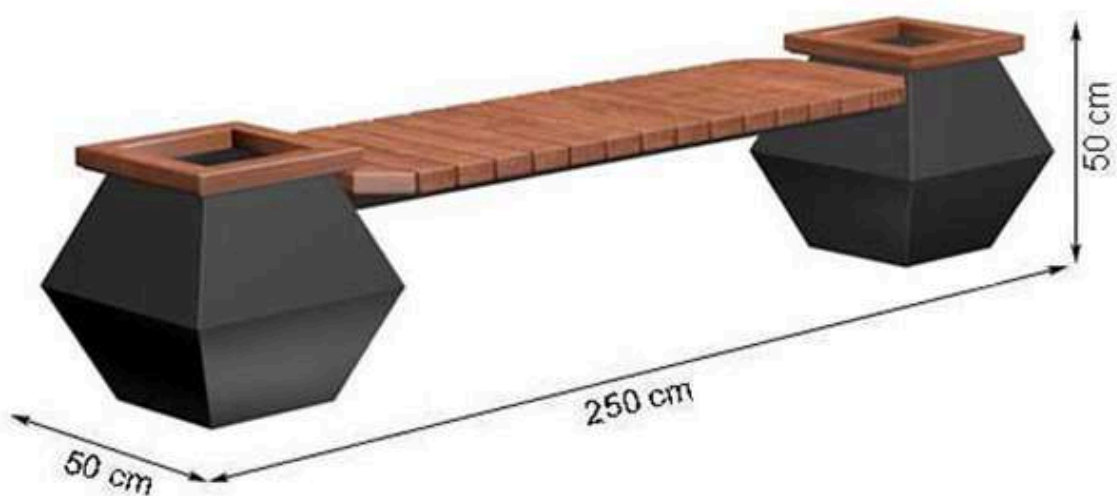

CODE: PWB-238

LEGS: SHEET IRON

RECYCLABILITY : %100 ECOLOGICAL

PAINT: STATIC POLYESTER OVEN

AREA OF USE : OUTDOOR

WOOD: THERMOWOOD YELLOW PINE

PROTECTION: MAINTENANCE-FREE