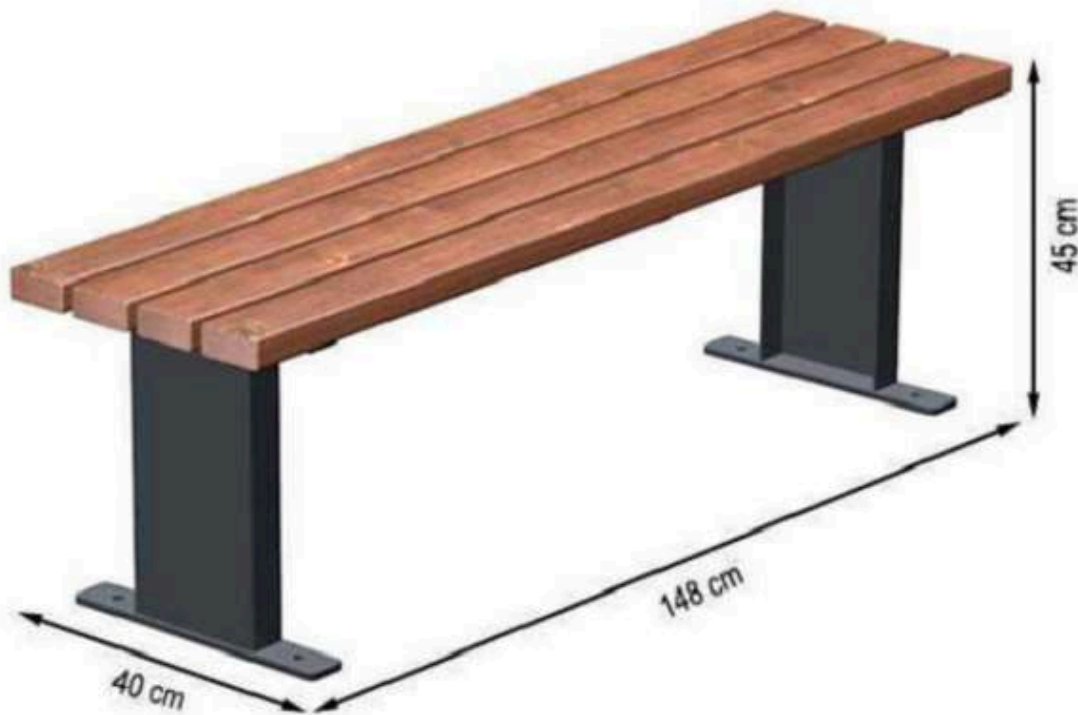

CODE: PWB-138

LEGS: SHEET METAL

RECYCLABILITY : %100 ECOLOGICAL

PAINT: STATIC POLYESTER OVEN

AREA OF USE : OUTDOOR

WOOD: THERMOWOOD YELLOW PINE

PROTECTION: MAINTENANCE-FREE