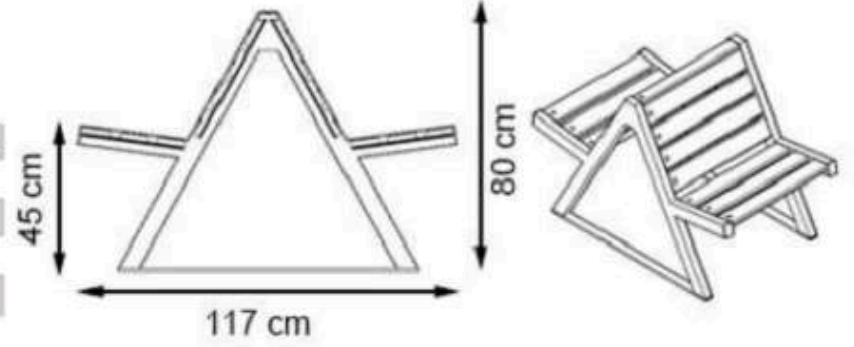

CODE: PWB-019

LEGS: IRON PROFILE

RECYCLABILITY : %100 ECOLOGICAL

PAINT: STATIC POLYESTER OVEN

AREA OF USE : OUTDOOR

WOOD: THERMOWOOD YELLOW PINE

PROTECTION: MAINTENANCE-FREE