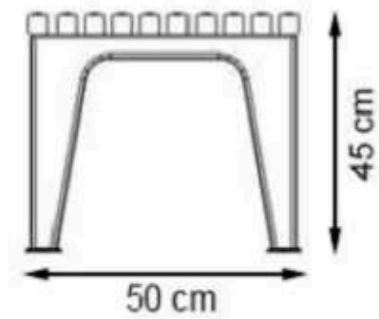

CODE: PWB-119

LEGS: ALUMINUM CASTING

RECYCLABILITY : %100 ECOLOGICAL

PAINT: STATIC POLYESTER OVEN

AREA OF USE : OUTDOOR

WOOD: THERMOWOOD YELLOW PINE

PROTECTION: MAINTENANCE-FREE