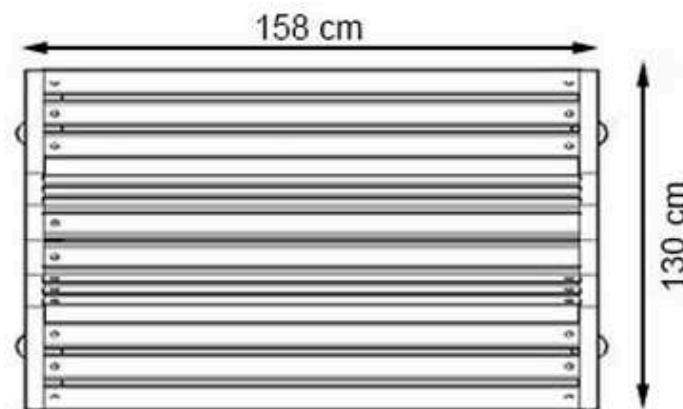

CODE: PWB-266

LEGS: IRON PIPE PROFILE

RECYCLABILITY : %100 ECOLOGICAL

PAINT: STATIC POLYESTER OVEN

AREA OF USE : OUTDOOR

WOOD: THERMOWOOD YELLOW PINE

PROTECTION: MAINTENANCE-FREE