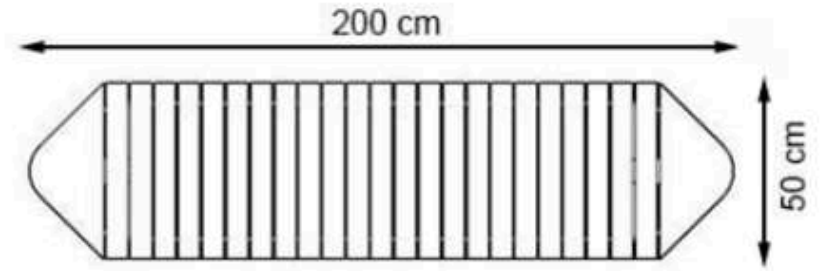

CODE: PWB-215

LEGS: IRON PIPE PROFILE

RECYCLABILITY : %100 ECOLOGICAL

PAINT: STATIC POLYESTER OVEN

AREA OF USE : OUTDOOR

WOOD: THERMOWOOD YELLOW PINE

PROTECTION: MAINTENANCE-FREE