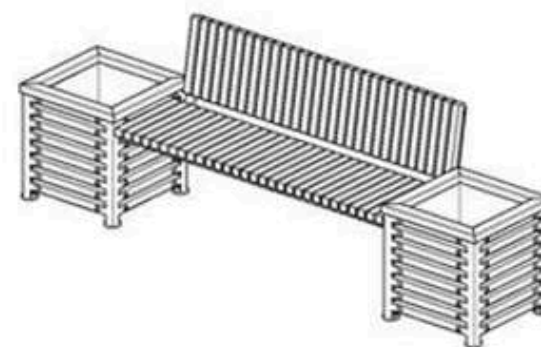

PAINT: STATIC POLYESTER OVEN

AREA OF USE : OUTDOOR

WOOD: THERMOWOOD YELLOW PINE

PROTECTION: MAINTENANCE-FREE

CODE: PWB-244

LEGS: IRONWORK

RECYCLABILITY : %100 ECOLOGICAL

PAINT: STATIC POLYESTER OVEN