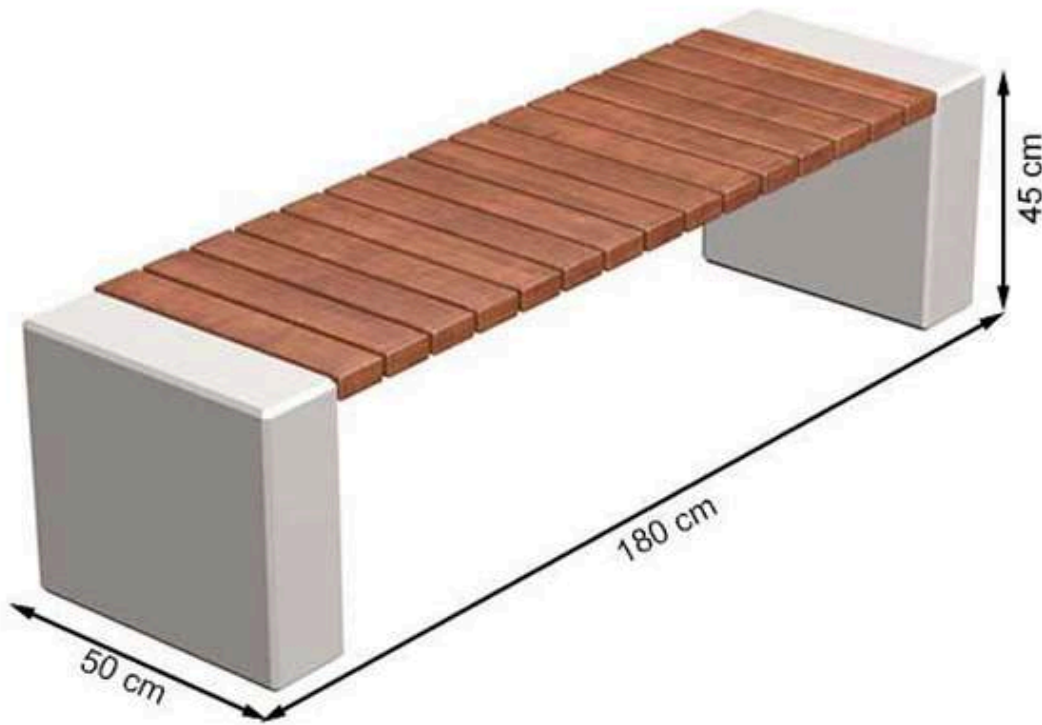

LEGS: PRECAST CONCRETE

PAINT: NATURAL

WOOD: THERMOWOOD YELLOW PINE

RECYCLABILITY : %100 ECOLOGICAL

AREA OF USE : OUTDOOR

PROTECTION: MAINTENANCE-FREE

**CODE: PWB-250**

**LEGS: PRECAST CONCRETE**