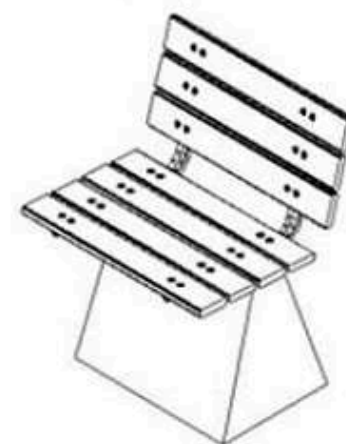

CODE: PWB-011

LEGS: CONCRETE and CASTING

RECYCLABILITY : %100 ECOLOGICAL

PAINT: BLACK and NATURAL

AREA OF USE : OUTDOOR

WOOD: THERMOWOOD YELLOW PINE

PROTECTION: MAINTENANCE-FREE