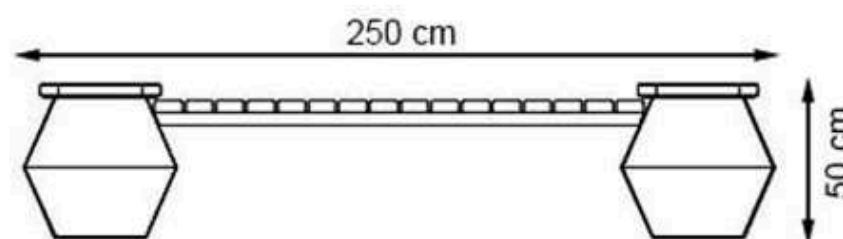

CODE: PWB-238

LEGS: SHEET IRON

RECYCLABILITY : %100 ECOLOGICAL

PAINT: STATIC POLYESTER OVEN

AREA OF USE : OUTDOOR

WOOD: THERMOWOOD YELLOW PINE

PROTECTION: MAINTENANCE-FREE