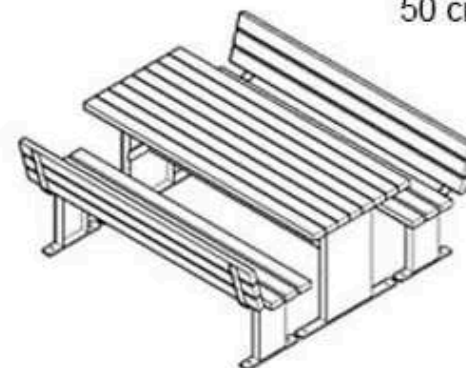

CODE: PWB-285

LEGS: SHEET IRON

RECYCLABILITY : %100 ECOLOGICAL

PAINT: STATIC POLYESTER OVEN

AREA OF USE : OUTDOOR

WOOD: THERMOWOOD YELLOW PINE

PROTECTION: MAINTENANCE-FREE