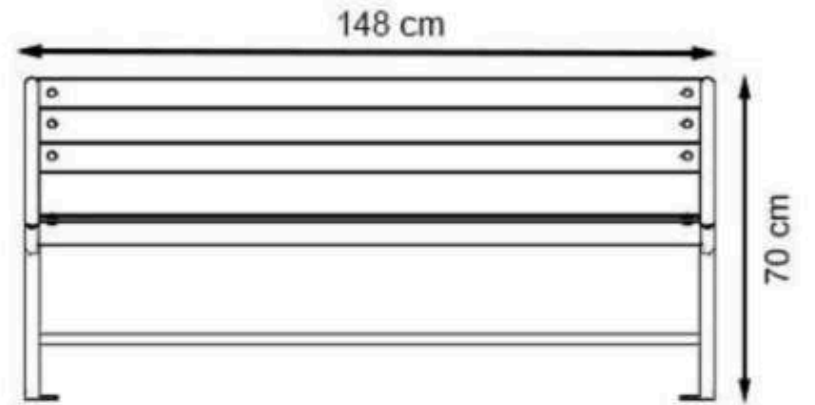

CODE: PWB-112

LEGS: ALUMINUM CASTING

RECYCLABILITY : %100 ECOLOGICAL

PAINT: STATIC POLYESTER OVEN

AREA OF USE : OUTDOOR

WOOD: THERMOWOOD YELLOW PINE

PROTECTION: MAINTENANCE-FREE