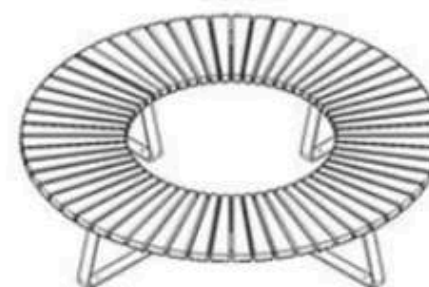

CODE: PWB-206

LEGS: SHEET METAL

RECYCLABILITY : %100 ECOLOGICAL

PAINT: STATIC POLYESTER OVEN

AREA OF USE : OUTDOOR

WOOD: THERMOWOOD YELLOW PINE

PROTECTION: MAINTENANCE-FREE