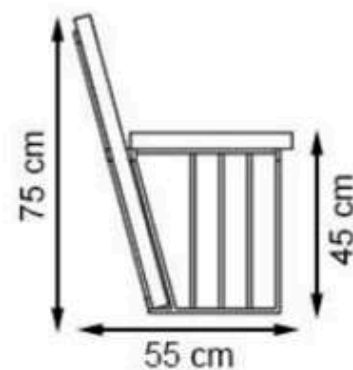

**LEGS: SHEET METAL**

**RECYCLABILITY : %100 ECOLOGICAL**

**PAINT: STATIC POLYESTER OVEN**

**AREA OF USE : OUTDOOR**

**WOOD: THERMOWOOD YELLOW PINE**

**PROTECTION: MAINTENANCE-FREE**

CODE: PWB-218

LEGS: SHEET METAL