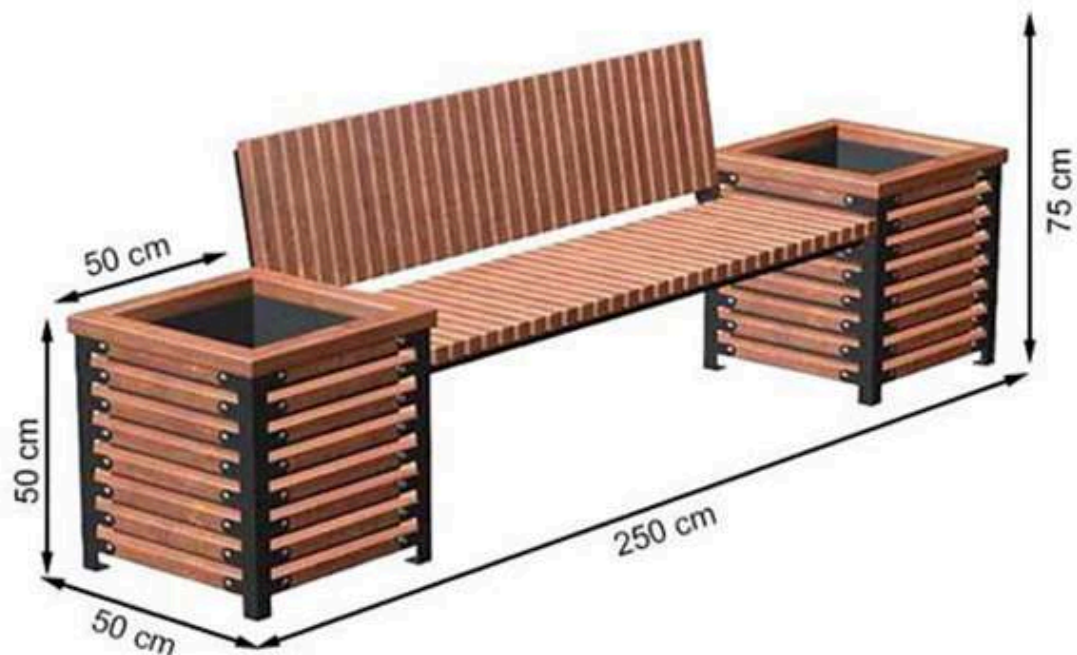

PAINT: STATIC POLYESTER OVEN

AREA OF USE : OUTDOOR

WOOD: THERMOWOOD YELLOW PINE

PROTECTION: MAINTENANCE-FREE

CODE: PWB-244

LEGS: IRONWORK

RECYCLABILITY : %100 ECOLOGICAL

PAINT: STATIC POLYESTER OVEN