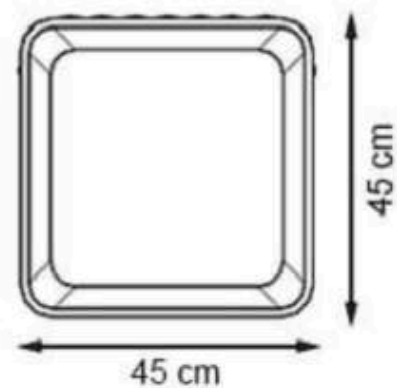

CODE: PWB-159

LEGS: ALUMINUM CASTING

RECYCLABILITY : %100 ECOLOGICAL

PAINT: STATIC POLYESTER OVEN

AREA OF USE : OUTDOOR

WOOD: THERMOWOOD YELLOW PINE

PROTECTION: MAINTENANCE-FREE