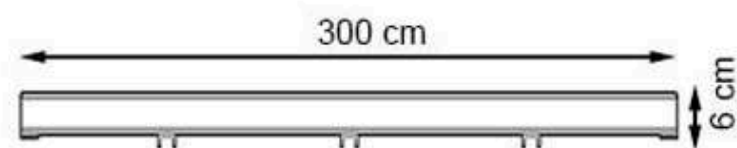

CODE: PWB-263

LEGS: SHEET IRON

RECYCLABILITY : %100 ECOLOGICAL

PAINT: STATIC POLYESTER OVEN

AREA OF USE : OUTDOOR

WOOD: THERMOWOOD YELLOW PINE

PROTECTION: MAINTENANCE-FREE