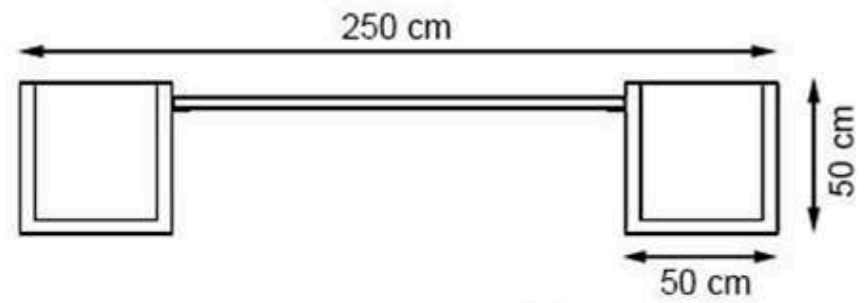

CODE: PWB-246

LEGS: PRECAST CONCRETE

RECYCLABILITY : %100 ECOLOGICAL

PAINT: NATURAL

AREA OF USE : OUTDOOR

WOOD: THERMOWOOD YELLOW PINE

PROTECTION: MAINTENANCE-FREE