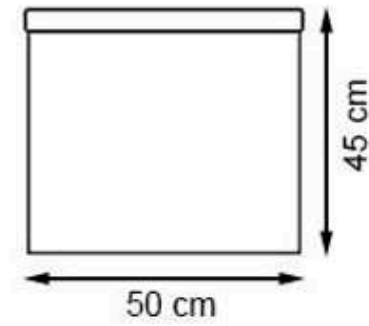

CODE: PWB-256

**LEGS: PRECAST CONCRETE**

**RECYCLABILITY : %100 ECOLOGICAL**

**PAINT: NATURAL**

**AREA OF USE : OUTDOOR**

**WOOD: THERMOWOOD YELLOW PINE**

**PROTECTION: MAINTENANCE-FREE**

CODE: PWB-257