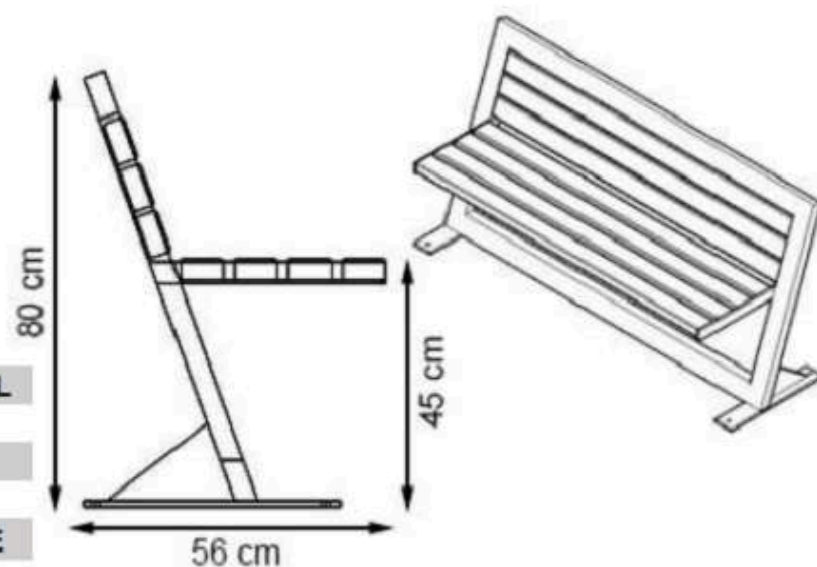

RECYCLABILITY : %100 ECOLOGICAL

PAINT: STATIC POLYESTER OVEN

AREA OF USE : OUTDOOR

WOOD: THERMOWOOD YELLOW PINE

PROTECTION: MAINTENANCE-FREE

**CODE: PWB-124**

**LEGS: IRON PROFILE**

**RECYCLABILITY : %100 ECOLOGICAL**