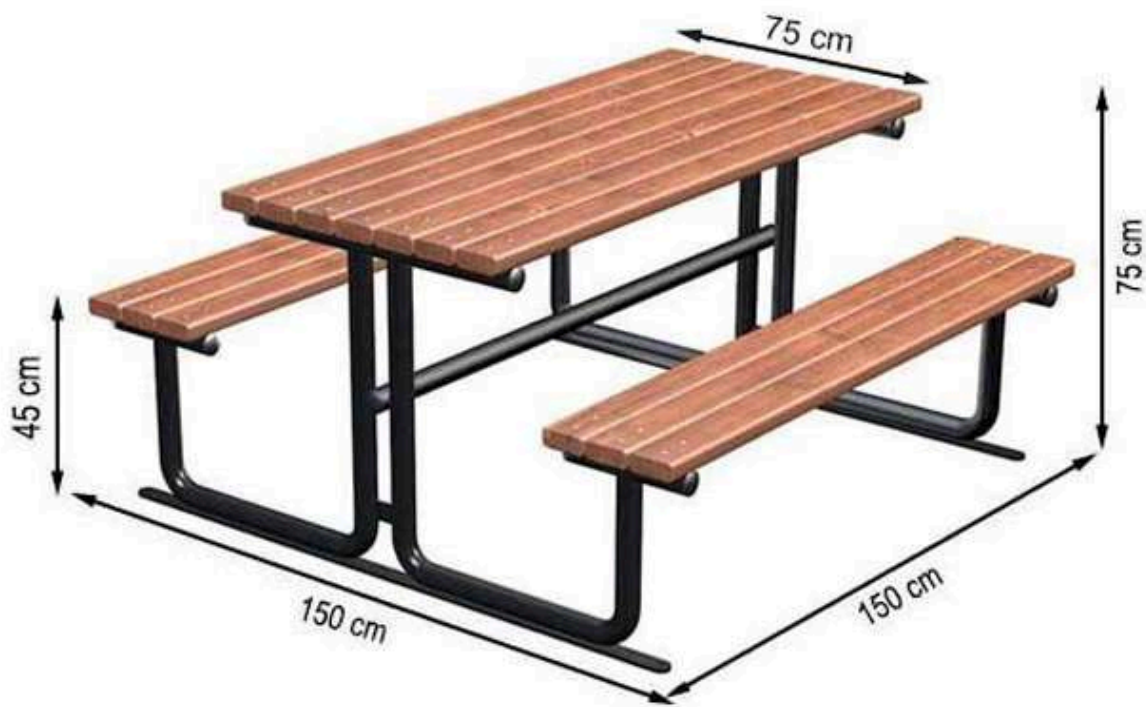

CODE: PWB-279

LEGS: IRON PIPE PROFILE

RECYCLABILITY : %100 ECOLOGICAL

PAINT: STATIC POLYESTER OVEN

AREA OF USE : OUTDOOR

WOOD: THERMOWOOD YELLOW PINE

PROTECTION: MAINTENANCE-FREE