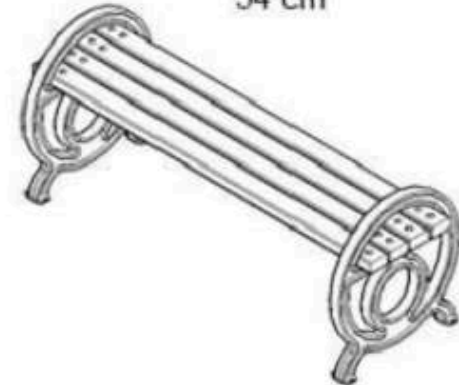

**RECYCLABILITY : %100 ECOLOGICAL**

**PAINT: STATIC POLYESTER OVEN**

**AREA OF USE : OUTDOOR**

**WOOD: THERMOWOOD YELLOW PINE**

**PROTECTION: MAINTENANCE-FREE**

CODE: PWB-158

LEGS: ALUMINUM CASTING

RECYCLABILITY : %100 ECOLOGICAL