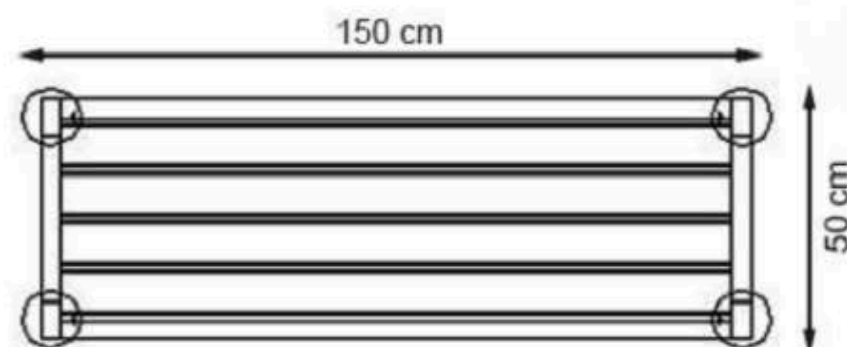

Code: PWB-153

LEGS: IRON PROFILE

PAINT: STATIC POLYESTER OVEN

WOOD: THERMOWOOD YELLOW PINE

RECYCLABILITY : %100 ECOLOGICAL

AREA OF USE : OUTDOOR

PROTECTION: MAINTENANCE-FREE