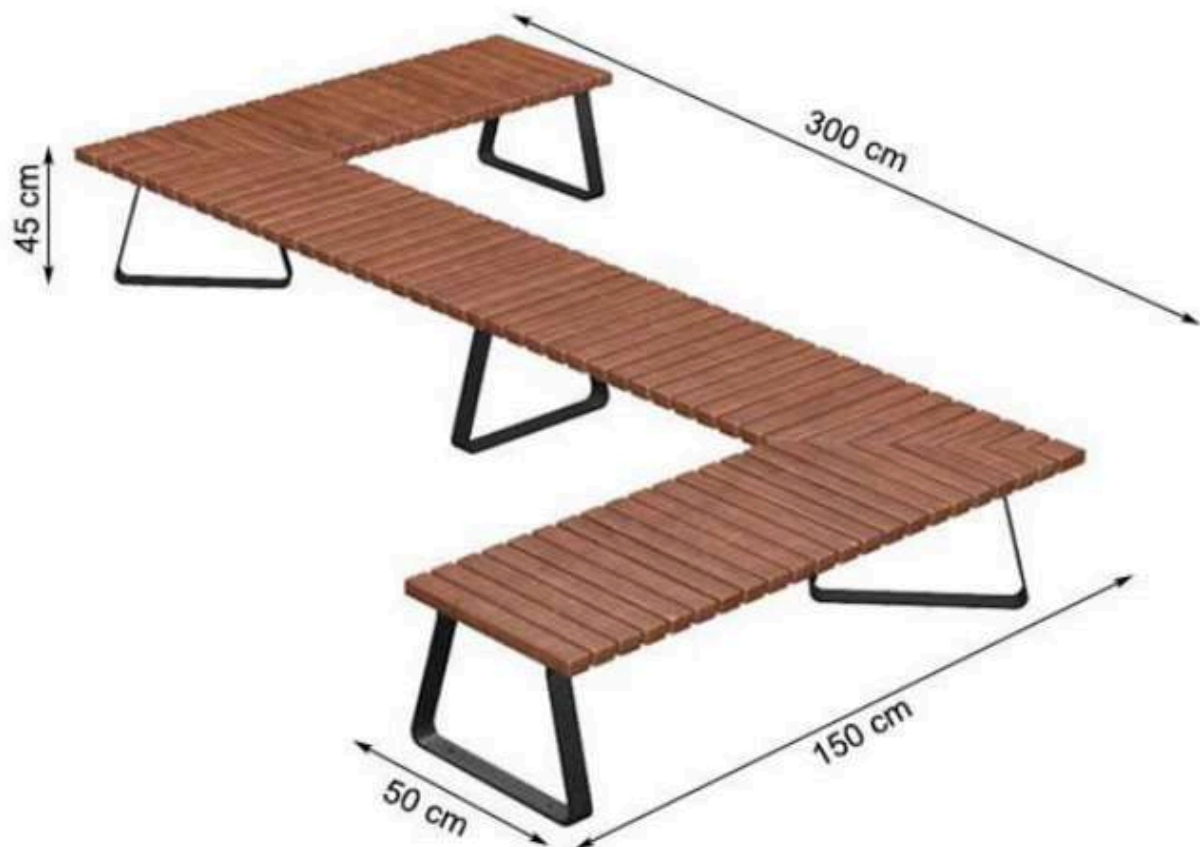

CODE: PWB-216