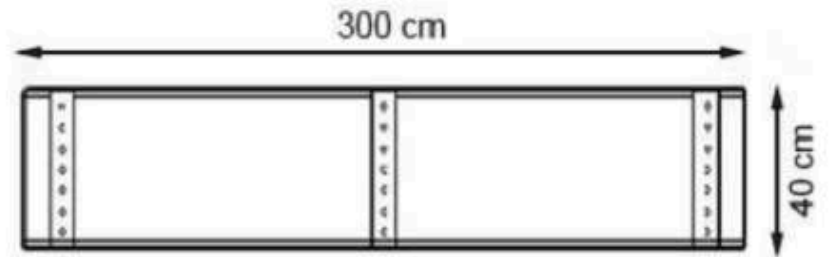

CODE: PWB-187

LEGS: SHEET METAL

PAINT: STATIC POLYESTER OVEN

WOOD: THERMOWOOD YELLOW PINE

RECYCLABILITY : %100 ECOLOGICAL

AREA OF USE : OUTDOOR

PROTECTION: MAINTENANCE-FREE