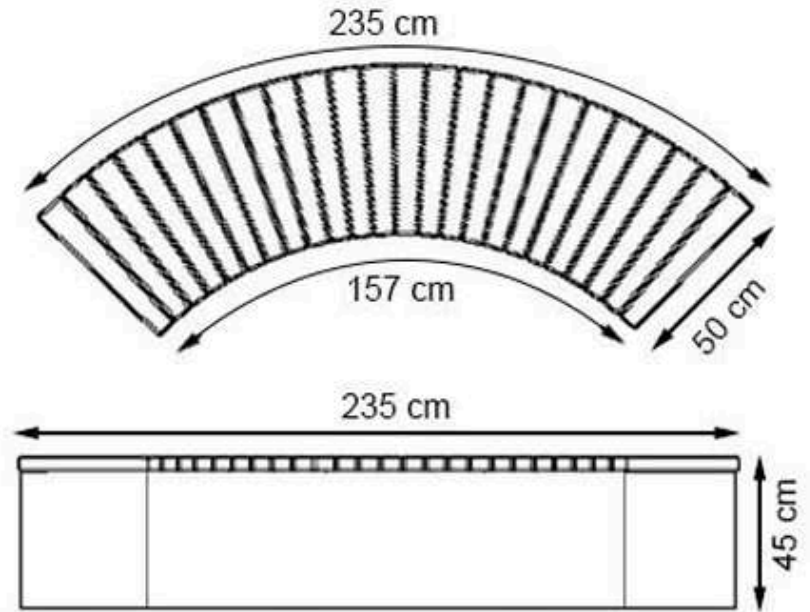

CODE: PWB-256

**LEGS: PRECAST CONCRETE**

**RECYCLABILITY : %100 ECOLOGICAL**

**PAINT: NATURAL**

**AREA OF USE : OUTDOOR**

**WOOD: THERMOWOOD YELLOW PINE**

**PROTECTION: MAINTENANCE-FREE**

CODE: PWB-257