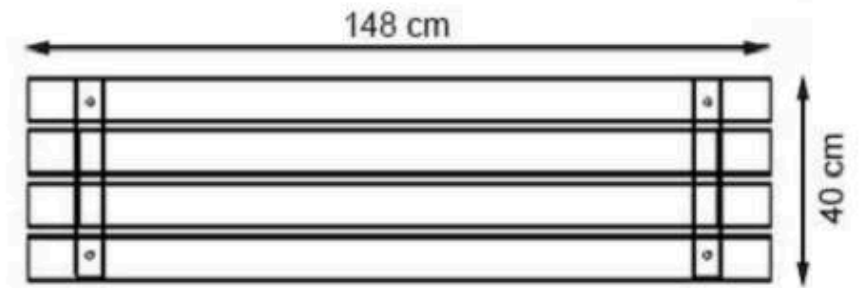

CODE: PWB-138

LEGS: SHEET METAL

RECYCLABILITY : %100 ECOLOGICAL

PAINT: STATIC POLYESTER OVEN

AREA OF USE : OUTDOOR

WOOD: THERMOWOOD YELLOW PINE

PROTECTION: MAINTENANCE-FREE