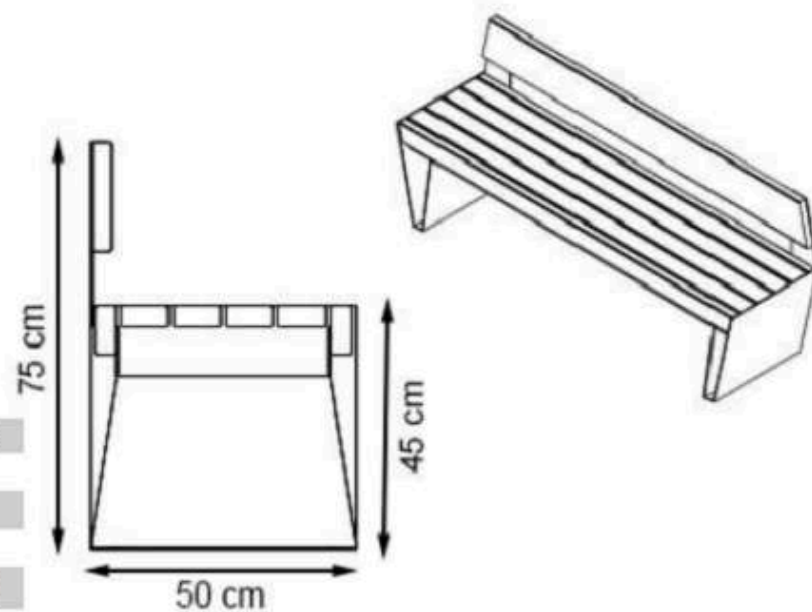

CODE: PWB-125

LEGS: IRON SHEET

RECYCLABILITY : %100 ECOLOGICAL

PAINT: STATIC POLYESTER OVEN

AREA OF USE : OUTDOOR

WOOD: THERMOWOOD YELLOW PINE

PROTECTION: MAINTENANCE-FREE