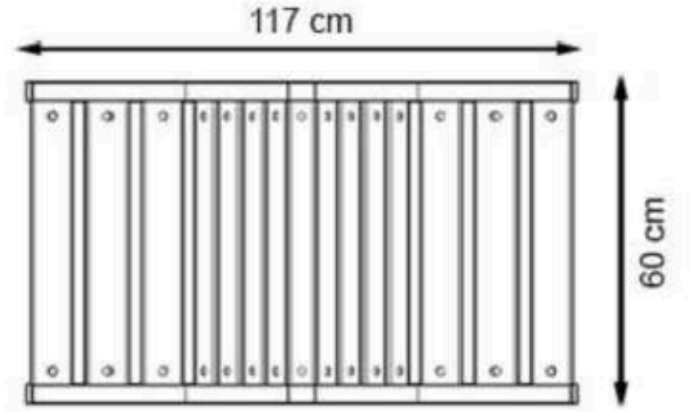

CODE: PWB-019

LEGS: IRON PROFILE

RECYCLABILITY : %100 ECOLOGICAL

PAINT: STATIC POLYESTER OVEN

AREA OF USE : OUTDOOR

WOOD: THERMOWOOD YELLOW PINE

PROTECTION: MAINTENANCE-FREE