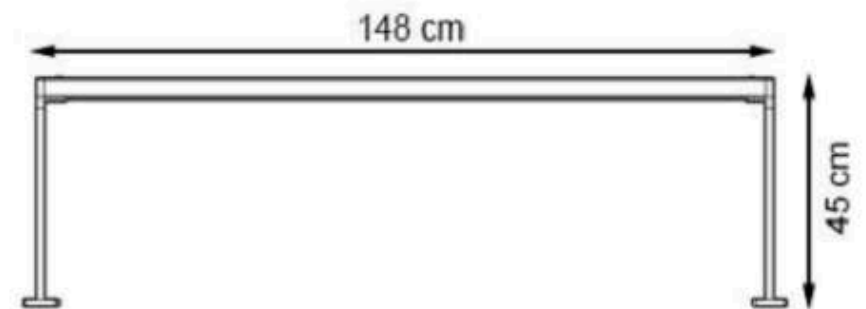

CODE: PWB-118

LEGS: ALUMINUM CASTING

RECYCLABILITY : %100 ECOLOGICAL

PAINT: STATIC POLYESTER OVEN

AREA OF USE : OUTDOOR

WOOD: THERMOWOOD YELLOW PINE

PROTECTION: MAINTENANCE-FREE