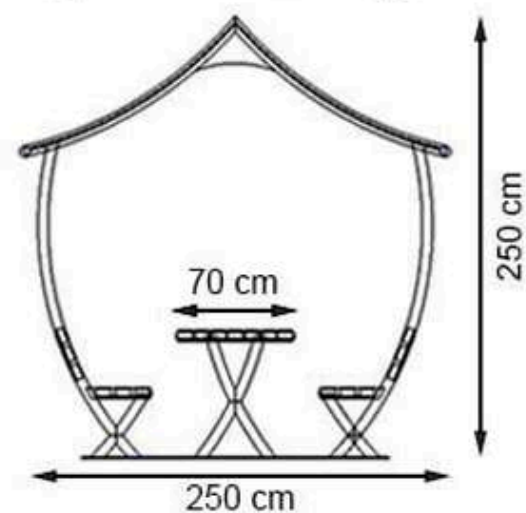

CODE: PWB-296

LEGS: IRON PIPE PROFILE

RECYCLABILITY : %100 ECOLOGICAL

PAINT: STATIC POLYESTER OVEN

AREA OF USE : OUTDOOR

WOOD: THERMOWOOD YELLOW PINE

PROTECTION: MAINTENANCE-FREE