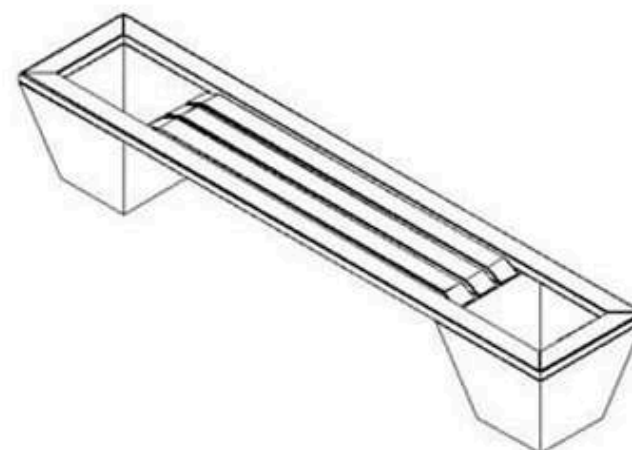

CODE: PWB-239

LEGS: SHEET IRON

RECYCLABILITY : %100 ECOLOGICAL

PAINT: STATIC POLYESTER OVEN

AREA OF USE : OUTDOOR

WOOD: THERMOWOOD YELLOW PINE

PROTECTION: MAINTENANCE-FREE