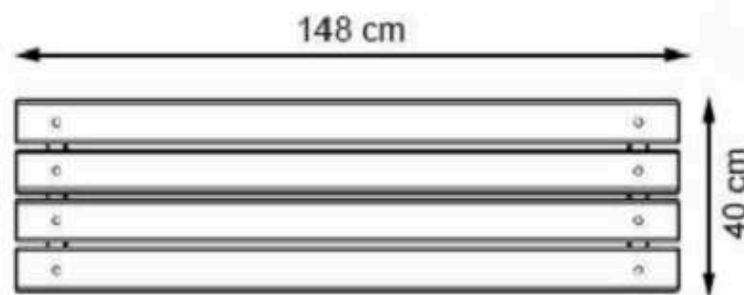

KOD: B-102

LEGS: IRON SQUARE PROFILE

RECYCLABILITY : %100 ECOLOGICAL

PAINT: STATIC POLYESTER OVEN

AREA OF USE : OUTDOOR

WOOD: THERMOWOOD YELLOW PINE

PROTECTION: MAINTENANCE-FREE