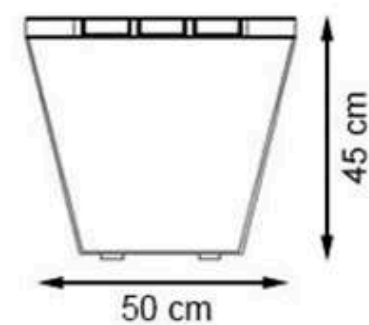

CODE: PWB-239

LEGS: SHEET IRON

RECYCLABILITY : %100 ECOLOGICAL

PAINT: STATIC POLYESTER OVEN

AREA OF USE : OUTDOOR

WOOD: THERMOWOOD YELLOW PINE

PROTECTION: MAINTENANCE-FREE