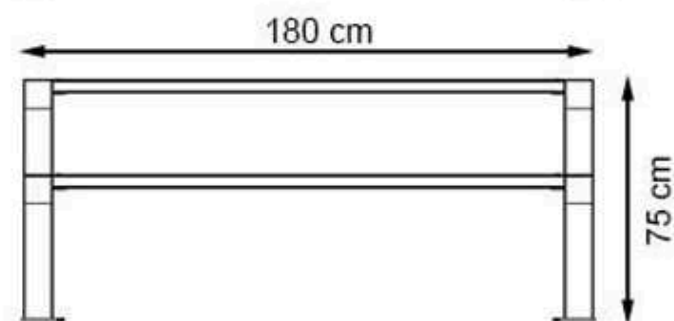

LEGS: IRON PROFILE

RECYCLABILITY : %100 ECOLOGICAL

PAINT: STATIC POLYESTER OVEN

AREA OF USE : OUTDOOR

WOOD: THERMOWOOD YELLOW PINE

PROTECTION: MAINTENANCE-FREE

CODE: PWB-274

**LEGS: IRON SQUARE PROFILE**