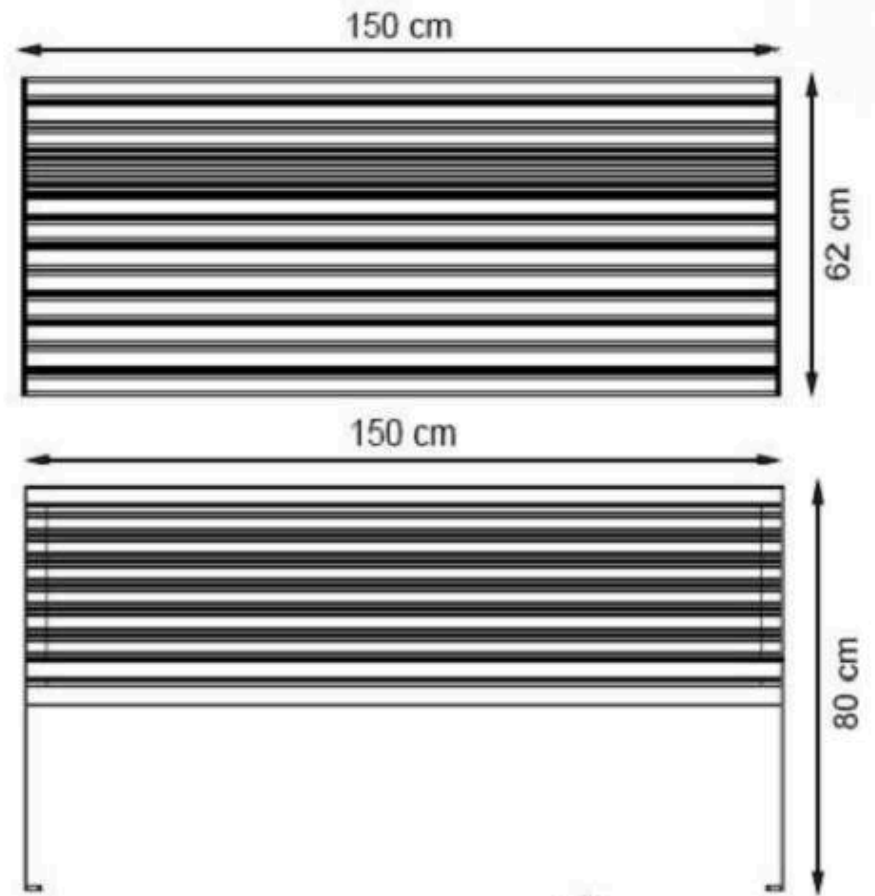

CODE: PWB-161

LEGS: SHEET METAL

RECYCLABILITY : %100 ECOLOGICAL

PAINT: STATIC POLYESTER OVEN

AREA OF USE : OUTDOOR

WOOD: THERMOWOOD YELLOW PINE

PROTECTION: MAINTENANCE-FREE