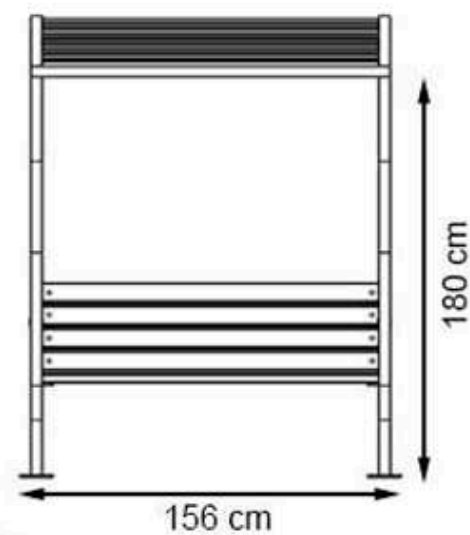

CODE: PWB-272

LEGS: IRON SQUARE PROFILE

RECYCLABILITY : %100 ECOLOGICAL

PAINT: STATIC POLYESTER OVEN

AREA OF USE : OUTDOOR

WOOD: THERMOWOOD YELLOW PINE

PROTECTION: MAINTENANCE-FREE