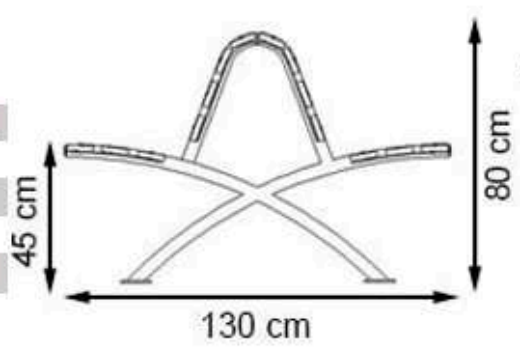

CODE: PWB-022

LEGS: IRON PIPE PROFILE

PAINT: STATIC POLYESTER OVEN

WOOD: THERMOWOOD YELLOW PINE

RECYCLABILITY : %100 ECOLOGICAL

AREA OF USE : OUTDOOR

PROTECTION: MAINTENANCE-FREE

CODE: PWB-023