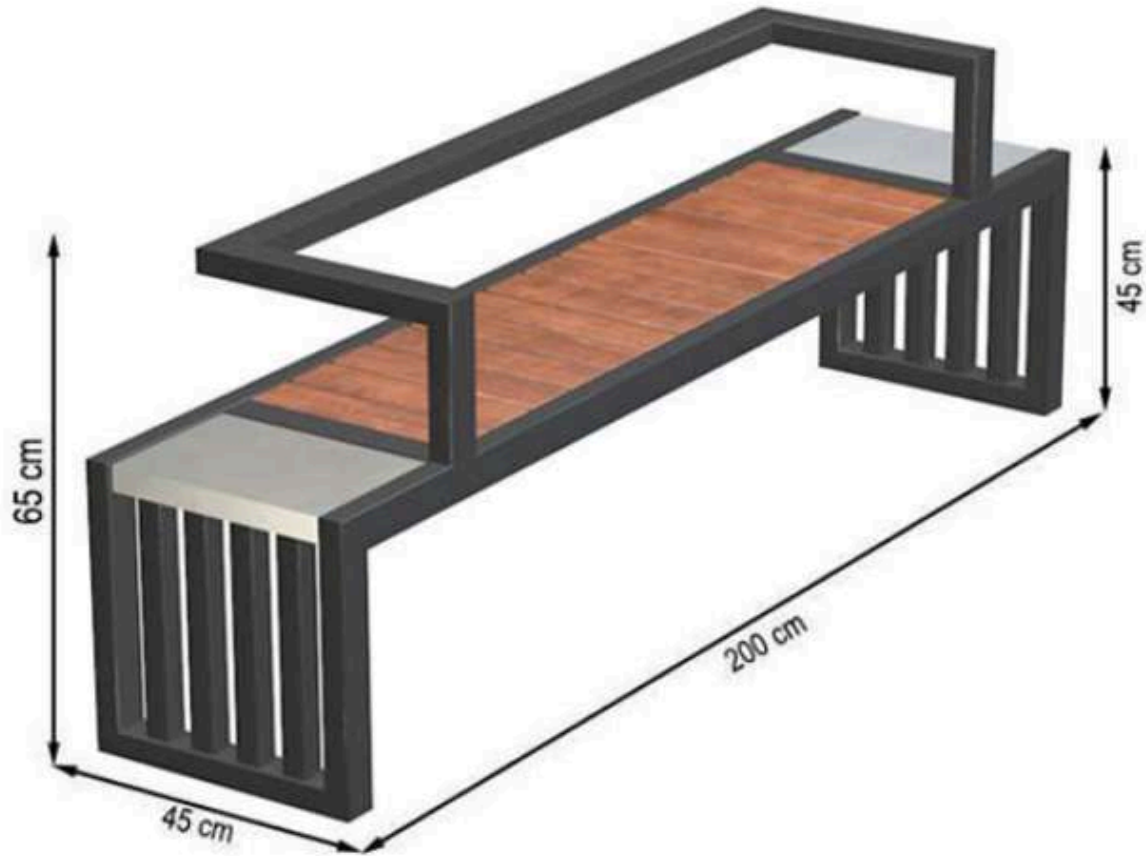

CODE: PWB-227

LEGS: IRON PROFILE

RECYCLABILITY : %100 ECOLOGICAL

PAINT: STATIC POLYESTER OVEN

AREA OF USE : OUTDOOR

WOOD: THERMOWOOD YELLOW PINE

PROTECTION: MAINTENANCE-FREE