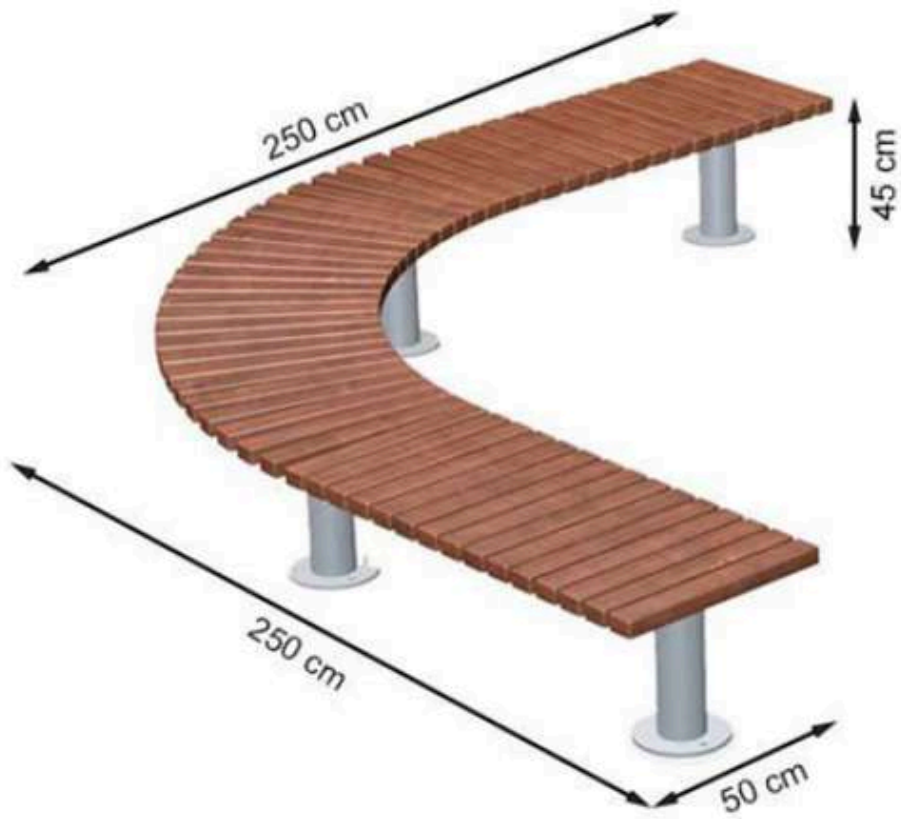

LEGS: IRON PIPE PROFILE

RECYCLABILITY : %100 ECOLOGICAL

PAINT: STATIC POLYESTER OVEN

AREA OF USE : OUTDOOR

WOOD: THERMOWOOD YELLOW PINE

PROTECTION: MAINTENANCE-FREE

CODE: PWB-210

LEGS: IRON PIPE PROFILE