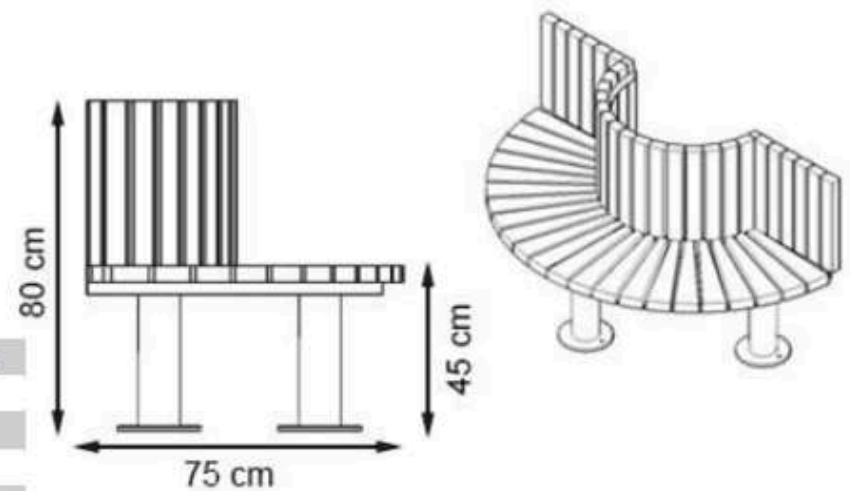

CODE: PWB-208

**LEGS: SHEET METAL**

**RECYCLABILITY : %100 ECOLOGICAL**

**PAINT: STATIC POLYESTER OVEN**

**AREA OF USE : OUTDOOR**

**WOOD: THERMOWOOD YELLOW PINE**

**PROTECTION: MAINTENANCE-FREE**

CODE: PWB-209