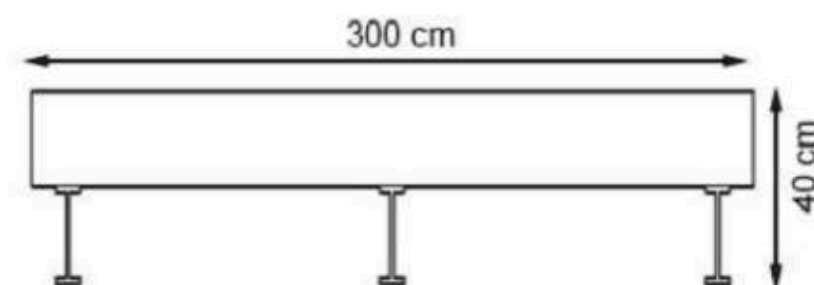

CODE: PWB-186

LEGS: SHEET METAL

RECYCLABILITY : %100 ECOLOGICAL

PAINT: STATIC POLYESTER OVEN

AREA OF USE : OUTDOOR

WOOD: THERMOWOOD YELLOW PINE

PROTECTION: MAINTENANCE-FREE