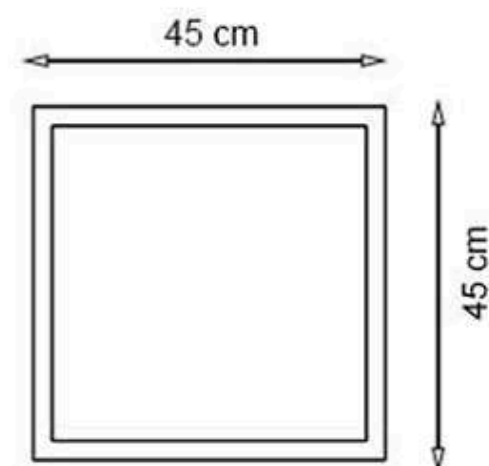

CODE: PWB-014

LEGS: IRON SQUARE PROFILE

RECYCLABILITY : %100 ECOLOGICAL

PAINT: STATIC POLYESTER OVEN

AREA OF USE : OUTDOOR

WOOD: THERMOWOOD YELLOW PINE

PROTECTION: MAINTENANCE-FREE

CODE: PWB-015