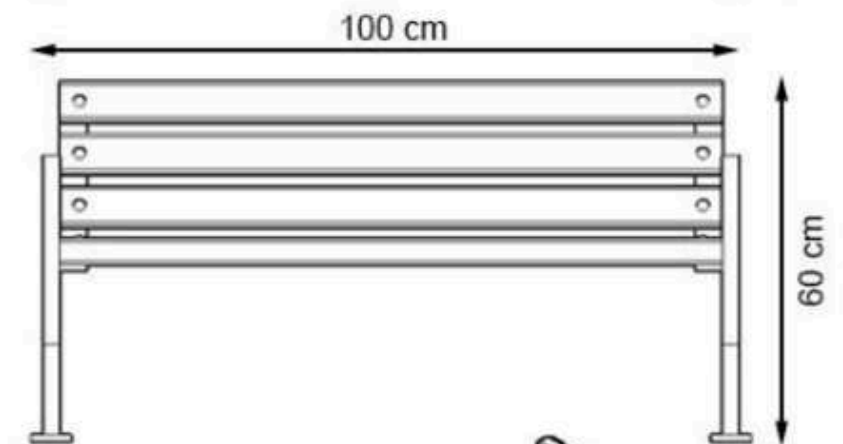

AREA OF USE : OUTDOOR

WOOD: THERMOWOOD YELLOW PINE

PROTECTION: MAINTENANCE-FREE

CODE: PWB-229

**LEGS: ALUMINUM CASTING**

**RECYCLABILITY : %100 ECOLOGICAL**

**PAINT: STATIC POLYESTER OVEN**

**AREA OF USE : OUTDOOR**