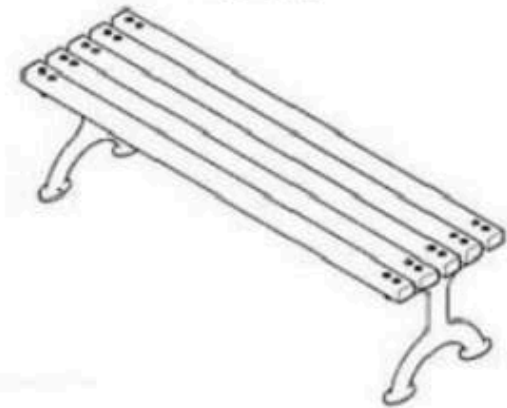

CODE:PWB-111

LEGS: ALUMINUM CASTING

PAINT: STATIC POLYESTER OVEN

WOOD: THERMOWOOD YELLOW PINE

RECYCLABILITY : %100 ECOLOGICAL

AREA OF USE : OUTDOOR

PROTECTION: MAINTENANCE-FREE