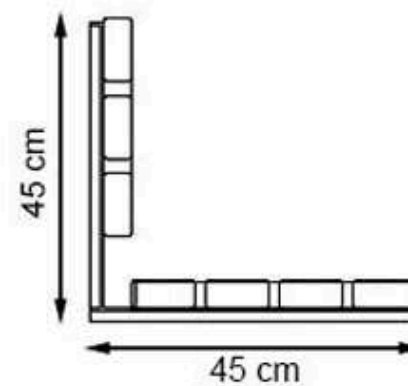

CODE: PWB-264

LEGS: SHEET IRON

RECYCLABILITY : %100 ECOLOGICAL

PAINT: STATIC POLYESTER OVEN

AREA OF USE : OUTDOOR

WOOD: THERMOWOOD YELLOW PINE

PROTECTION: MAINTENANCE-FREE