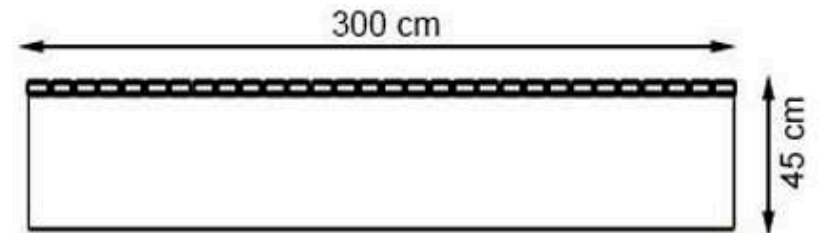

PAINT: NATURAL

AREA OF USE : OUTDOOR

WOOD: THERMOWOOD YELLOW PINE

PROTECTION: MAINTENANCE-FREE

CODE: PWB-260

**LEGS: PRECAST CONCRETE**

**PAINT: NATURAL**

**WOOD: THERMOWOOD YELLOW PINE**