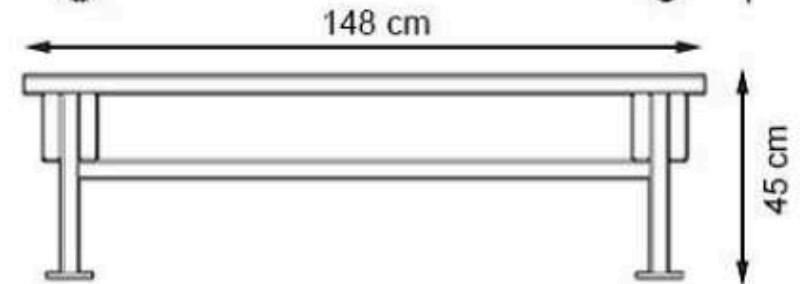

CODE: PWB-195

LEGS: THERMOWOOD WOOD

RECYCLABILITY : %100 ECOLOGICAL

PAINT: NATURAL

AREA OF USE : OUTDOOR

WOOD: THERMOWOOD YELLOW PINE

PROTECTION: MAINTENANCE-FREE