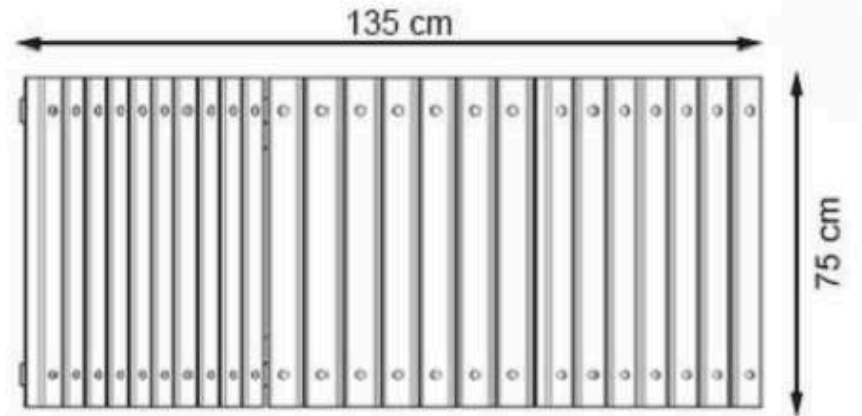

CODE: PWB-171

LEGS: IRON PROFILE

RECYCLABILITY : %100 ECOLOGICAL

PAINT: STATIC POLYESTER OVEN

AREA OF USE : OUTDOOR

WOOD: THERMOWOOD YELLOW PINE

PROTECTION: MAINTENANCE-FREE