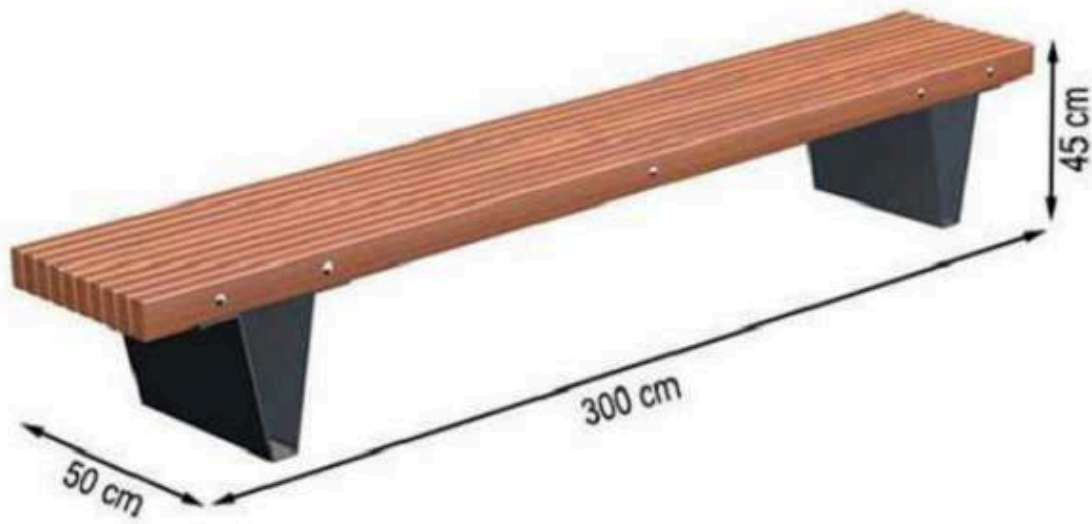

CODE: PWB-183

LEGS: SHEET METAL

RECYCLABILITY : %100 ECOLOGICAL

PAINT: STATIC POLYESTER OVEN

AREA OF USE : OUTDOOR

WOOD: THERMOWOOD YELLOW PINE

PROTECTION: MAINTENANCE-FREE