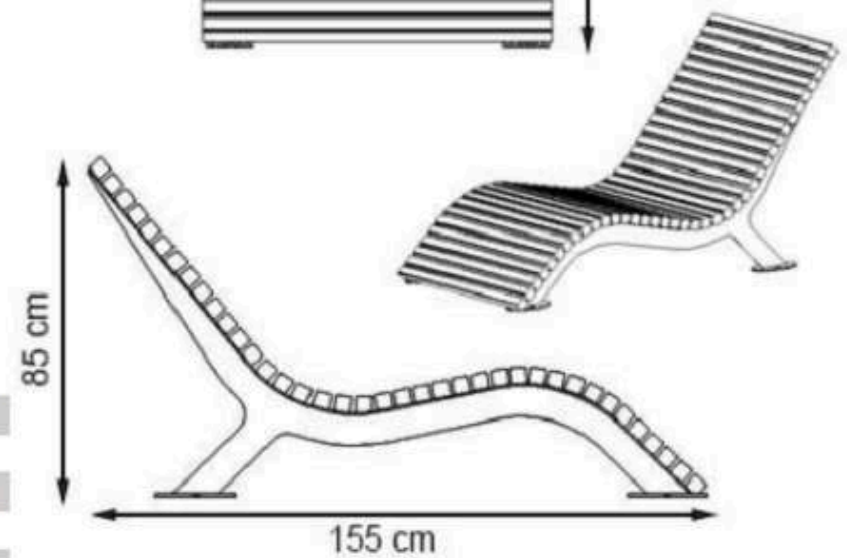

CODE: PWB-170

LEGS: SHEET METAL

RECYCLABILITY : %100 ECOLOGICAL

PAINT: STATIC POLYESTER OVEN

AREA OF USE : OUTDOOR

WOOD: THERMOWOOD YELLOW PINE

PROTECTION: MAINTENANCE-FREE