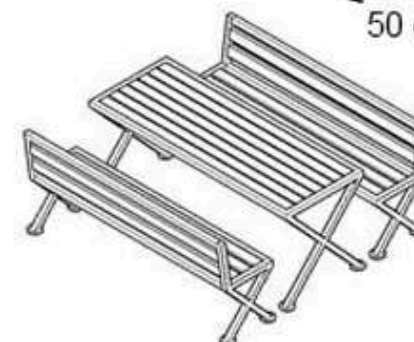

LEGS: IRON SQUARE PROFILE

RECYCLABILITY : %100 ECOLOGICAL

PAINT: STATIC POLYESTER OVEN

AREA OF USE : OUTDOOR

WOOD: THERMOWOOD YELLOW PINE

PROTECTION: MAINTENANCE-FREE