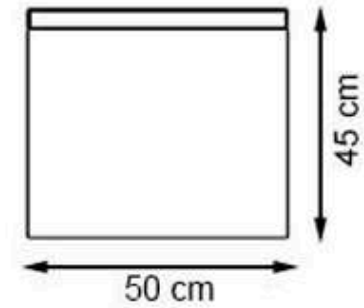

CODE: PWB-260

LEGS: PRECAST CONCRETE

PAINT: NATURAL

WOOD: THERMOWOOD YELLOW PINE

RECYCLABILITY : %100 ECOLOGICAL

AREA OF USE : OUTDOOR

PROTECTION: MAINTENANCE-FREE