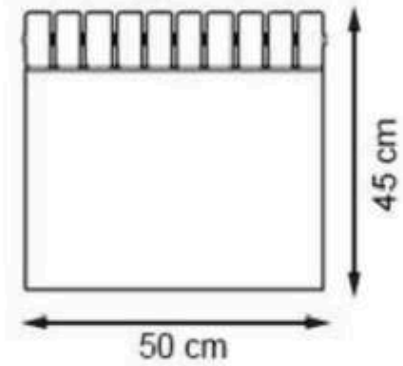

CODE: PWB-183

LEGS: SHEET METAL

RECYCLABILITY : %100 ECOLOGICAL

PAINT: STATIC POLYESTER OVEN

AREA OF USE : OUTDOOR

WOOD: THERMOWOOD YELLOW PINE

PROTECTION: MAINTENANCE-FREE