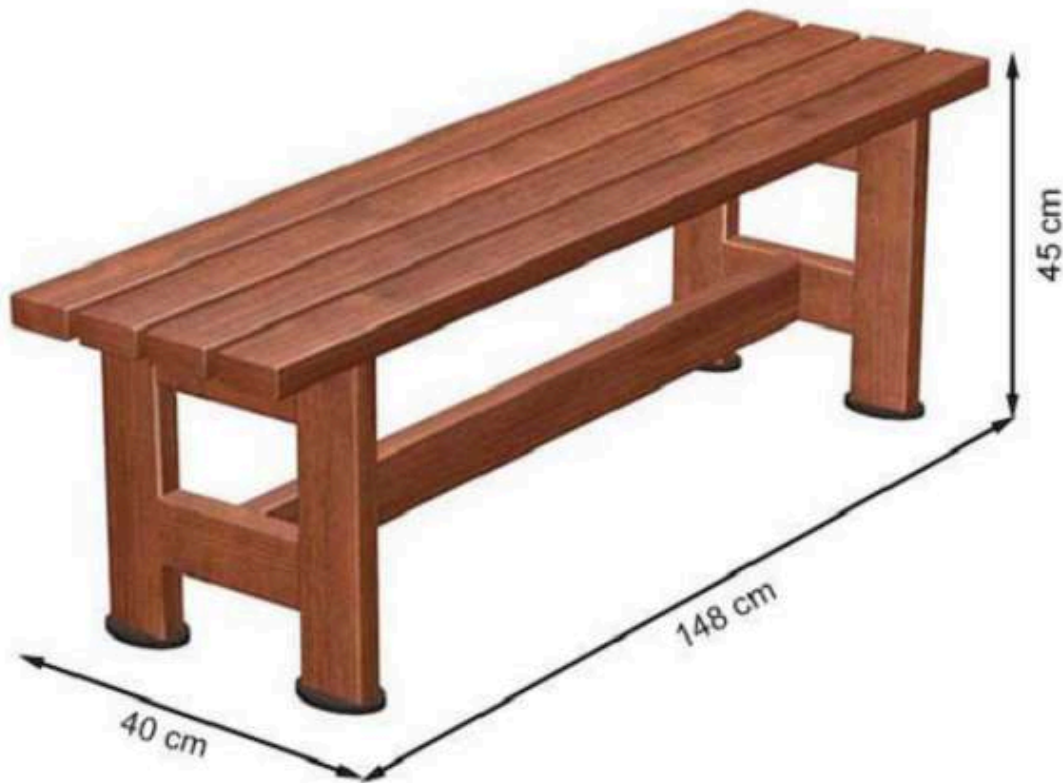

RECYCLABILITY : %100 ECOLOGICAL

PAINT: NATURAL

AREA OF USE : OUTDOOR

WOOD: THERMOWOOD YELLOW PINE

PROTECTION: MAINTENANCE-FREE

CODE: PWB-190

LEGS: THERMOWOOD WOOD

RECYCLABILITY : %100 ECOLOGICAL