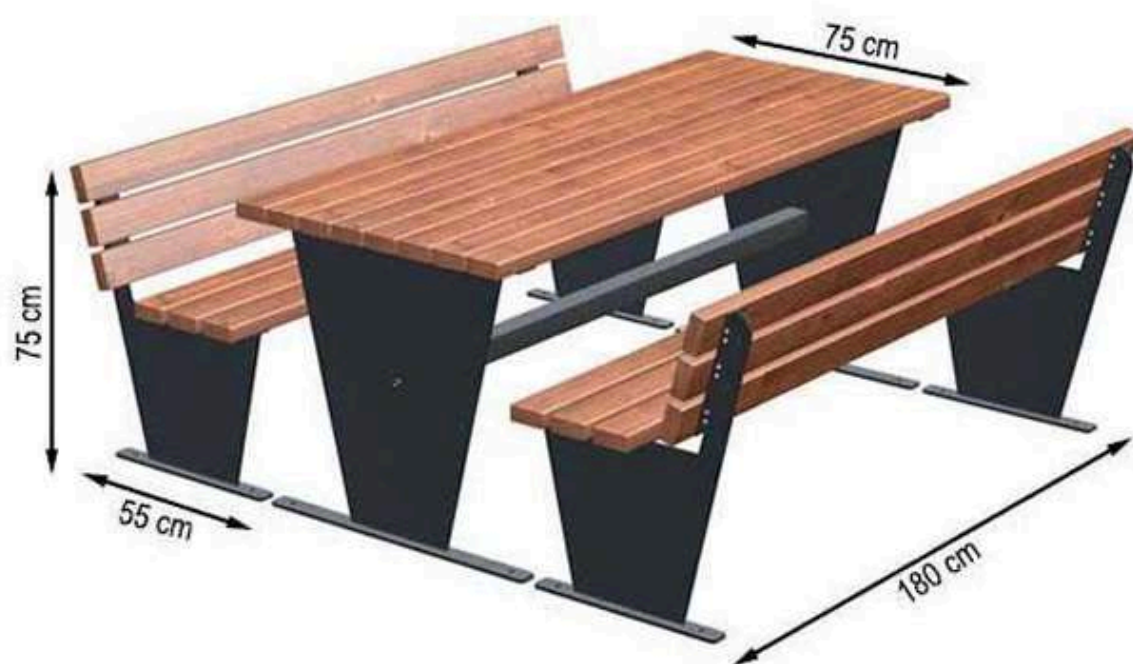

CODE: PWB-288

LEGS: SHEET IRON

RECYCLABILITY : %100 ECOLOGICAL

PAINT: STATIC POLYESTER OVEN

AREA OF USE : OUTDOOR

WOOD: THERMOWOOD YELLOW PINE

PROTECTION: MAINTENANCE-FREE