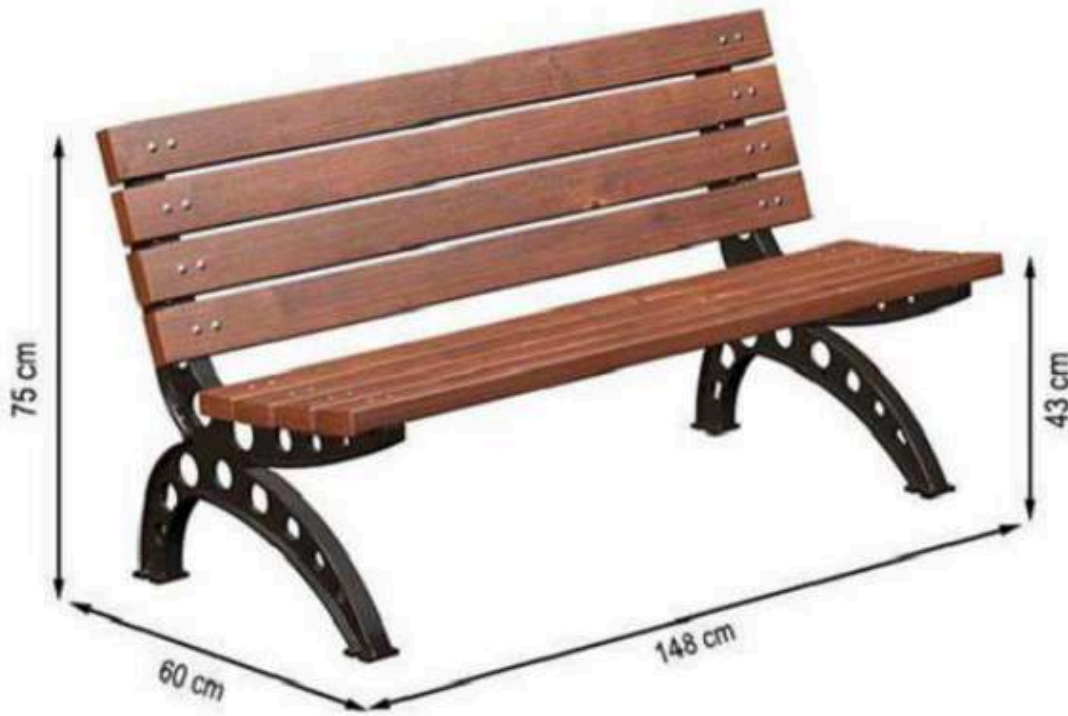

PAINT: STATIC POLYESTER OVEN

AREA OF USE : OUTDOOR

WOOD: THERMOWOOD YELLOW PINE

PROTECTION: MAINTENANCE-FREE

**CODE: PWB-133**

**LEGS: ALUMINUM CASTING**

**RECYCLABILITY : %100 ECOLOGICAL**

**PAINT: STATIC POLYESTER OVEN**