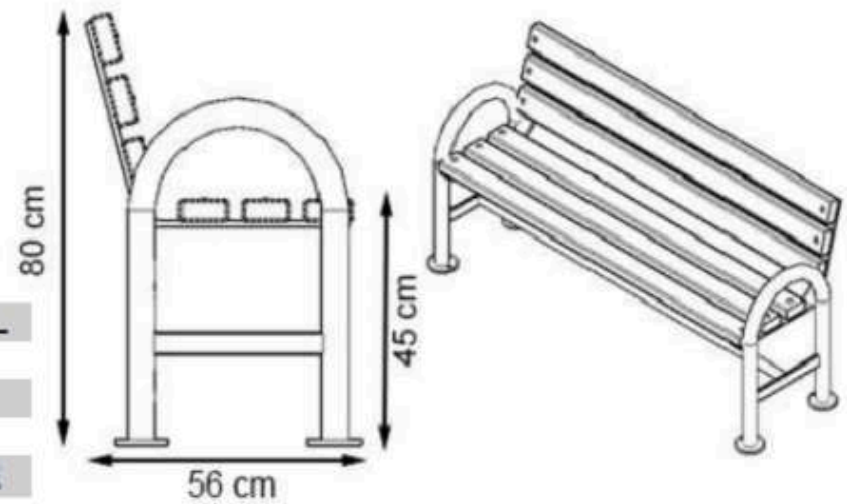

CODE: PWB-113

LEGS: IRON PIPE PROFILE

RECYCLABILITY : %100 ECOLOGICAL

PAINT: STATIC POLYESTER OVEN

AREA OF USE : OUTDOOR

WOOD: THERMOWOOD YELLOW PINE

PROTECTION: MAINTENANCE-FREE