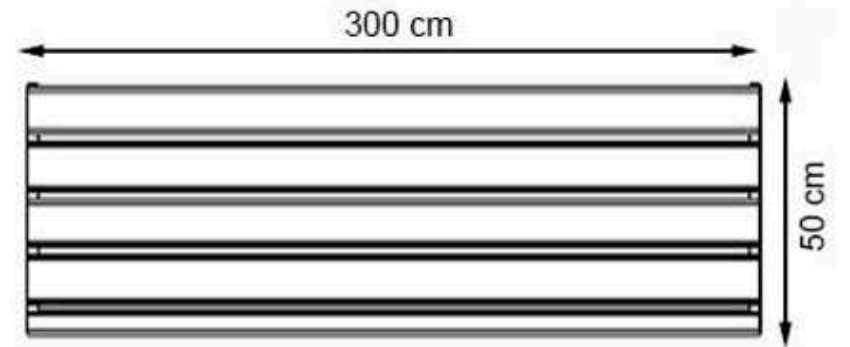

CODE: PWB-262

LEGS: SHEET IRON

RECYCLABILITY : %100 ECOLOGICAL

PAINT: STATIC POLYESTER OVEN

AREA OF USE : OUTDOOR

WOOD: THERMOWOOD YELLOW PINE

PROTECTION: MAINTENANCE-FREE