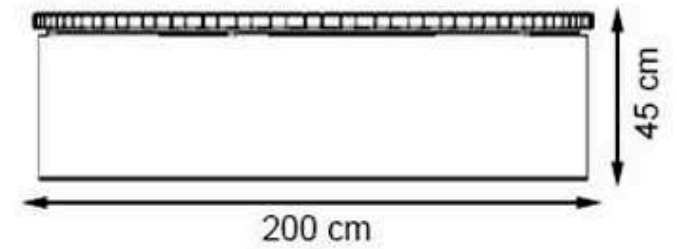

**LEGS: PRECAST CONCRETE**

**RECYCLABILITY : %100 ECOLOGICAL**

**PAINT: NATURAL**

**AREA OF USE : OUTDOOR**

**WOOD: THERMOWOOD YELLOW PINE**

**PROTECTION: MAINTENANCE-FREE**

CODE: PWB-258

**LEGS: PRECAST CONCRETE**