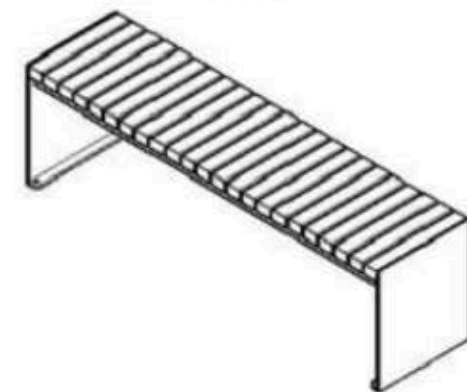

CODE: PWB-162

LEGS: SHEET METAL

RECYCLABILITY : %100 ECOLOGICAL

PAINT: STATIC POLYESTER OVEN

AREA OF USE : OUTDOOR

WOOD: THERMOWOOD YELLOW PINE

PROTECTION: MAINTENANCE-FREE