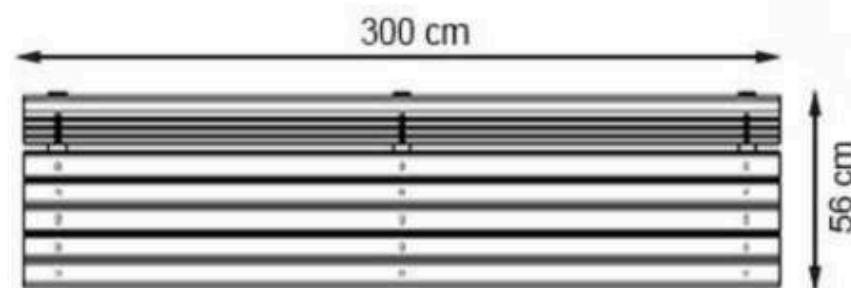

CODE: PWB-177

LEGS: SHEET METAL

RECYCLABILITY : %100 ECOLOGICAL

PAINT: STATIC POLYESTER OVEN

AREA OF USE : OUTDOOR

WOOD: THERMOWOOD YELLOW PINE

PROTECTION: MAINTENANCE-FREE