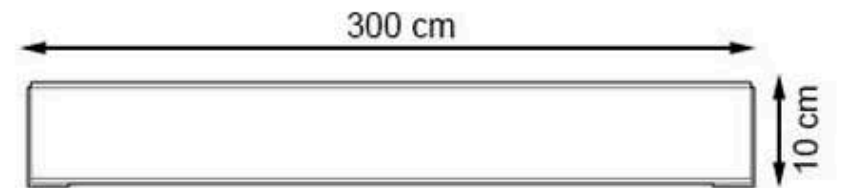

CODE: PWB-262

LEGS: SHEET IRON

RECYCLABILITY : %100 ECOLOGICAL

PAINT: STATIC POLYESTER OVEN

AREA OF USE : OUTDOOR

WOOD: THERMOWOOD YELLOW PINE

PROTECTION: MAINTENANCE-FREE