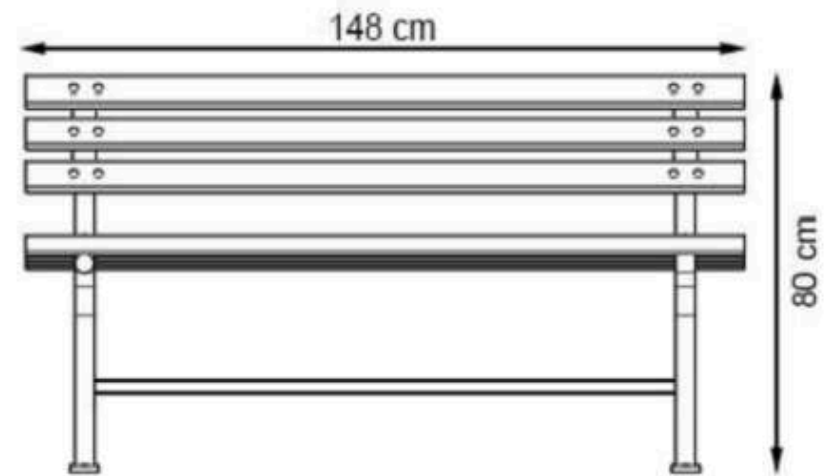

CODE: PWB-132

LEGS: IRON PIPE PROFILE

RECYCLABILITY : %100 ECOLOGICAL

PAINT: STATIC POLYESTER OVEN

AREA OF USE : OUTDOOR

WOOD: THERMOWOOD YELLOW PINE

PROTECTION: MAINTENANCE-FREE