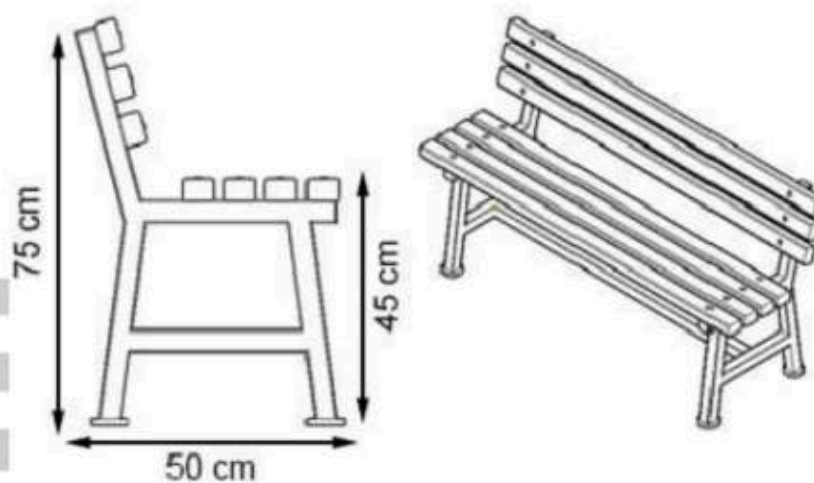

RECYCLABILITY : %100 ECOLOGICAL

PAINT: STATIC POLYESTER OVEN

AREA OF USE : OUTDOOR

WOOD: THERMOWOOD YELLOW PINE

PROTECTION: MAINTENANCE-FREE

CODE: PWB-108

LEGS: IRON SQUARE PROFILE

RECYCLABILITY : %100 ECOLOGICAL