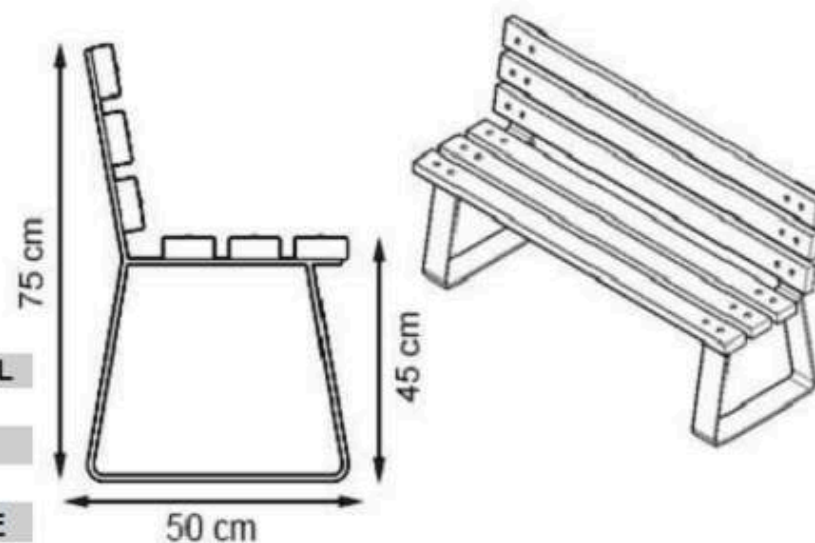

CODE: PWB-145

LEGS: SHEET METAL

RECYCLABILITY : %100 ECOLOGICAL

PAINT: STATIC POLYESTER OVEN

AREA OF USE : OUTDOOR

WOOD: THERMOWOOD YELLOW PINE

PROTECTION: MAINTENANCE-FREE