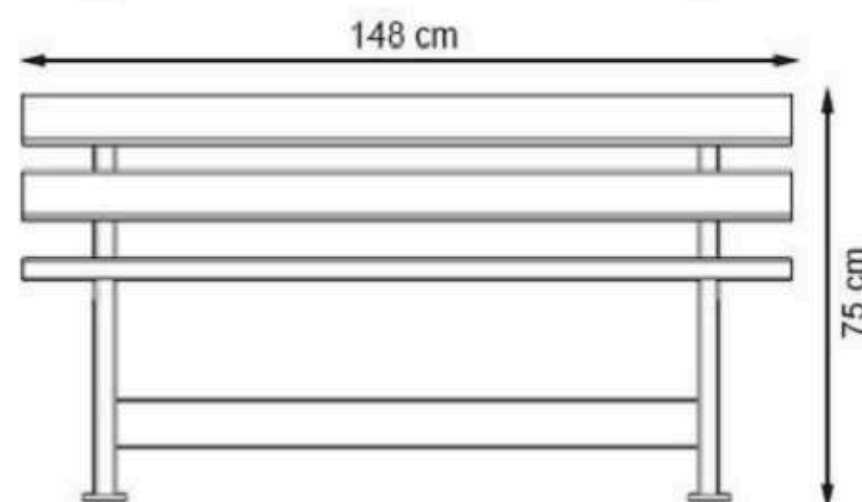

**LEGS: SHEET METAL**

**RECYCLABILITY : %100 ECOLOGICAL**

**PAINT: STATIC POLYESTER OVEN**

**AREA OF USE : OUTDOOR**

**WOOD: THERMOWOOD YELLOW PINE**

**PROTECTION: MAINTENANCE-FREE**

CODE: PWB-189

LEGS: THERMOWOOD WOOD