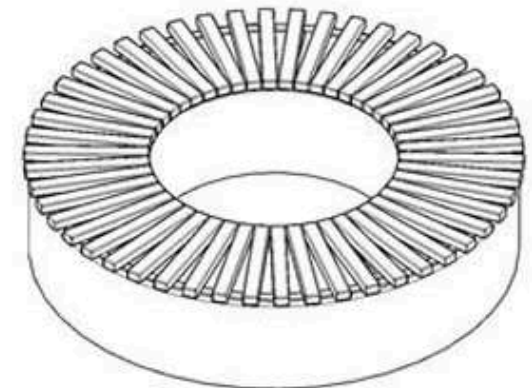

**LEGS: PRECAST CONCRETE**

**RECYCLABILITY : %100 ECOLOGICAL**

**PAINT: NATURAL**

**AREA OF USE : OUTDOOR**

**WOOD: THERMOWOOD YELLOW PINE**

**PROTECTION: MAINTENANCE-FREE**

CODE: PWB-258

**LEGS: PRECAST CONCRETE**