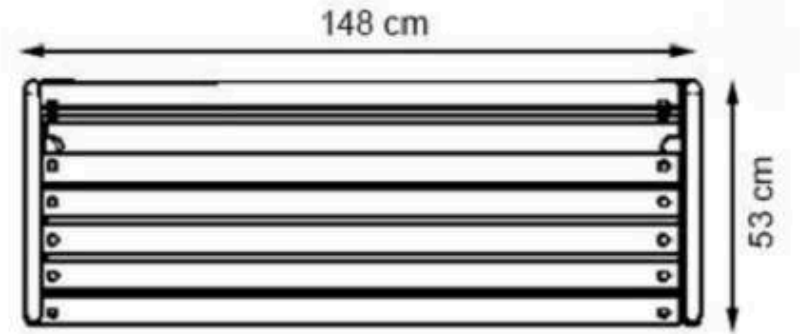

CODE: PWB-112

LEGS: ALUMINUM CASTING

RECYCLABILITY : %100 ECOLOGICAL

PAINT: STATIC POLYESTER OVEN

AREA OF USE : OUTDOOR

WOOD: THERMOWOOD YELLOW PINE

PROTECTION: MAINTENANCE-FREE