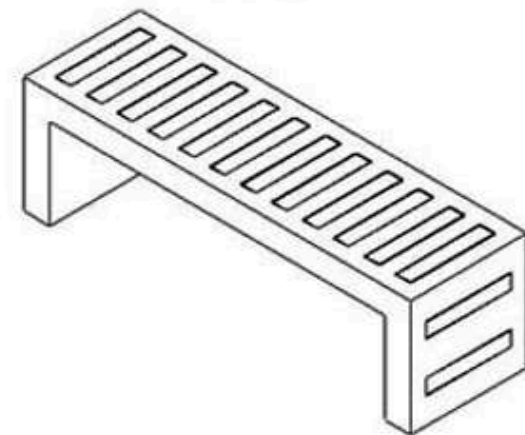

CODE: PWB-253

LEGS: PRECAST CONCRETE

RECYCLABILITY : %100 ECOLOGICAL

PAINT: NATURAL

AREA OF USE : OUTDOOR

WOOD: THERMOWOOD YELLOW PINE

PROTECTION: MAINTENANCE-FREE