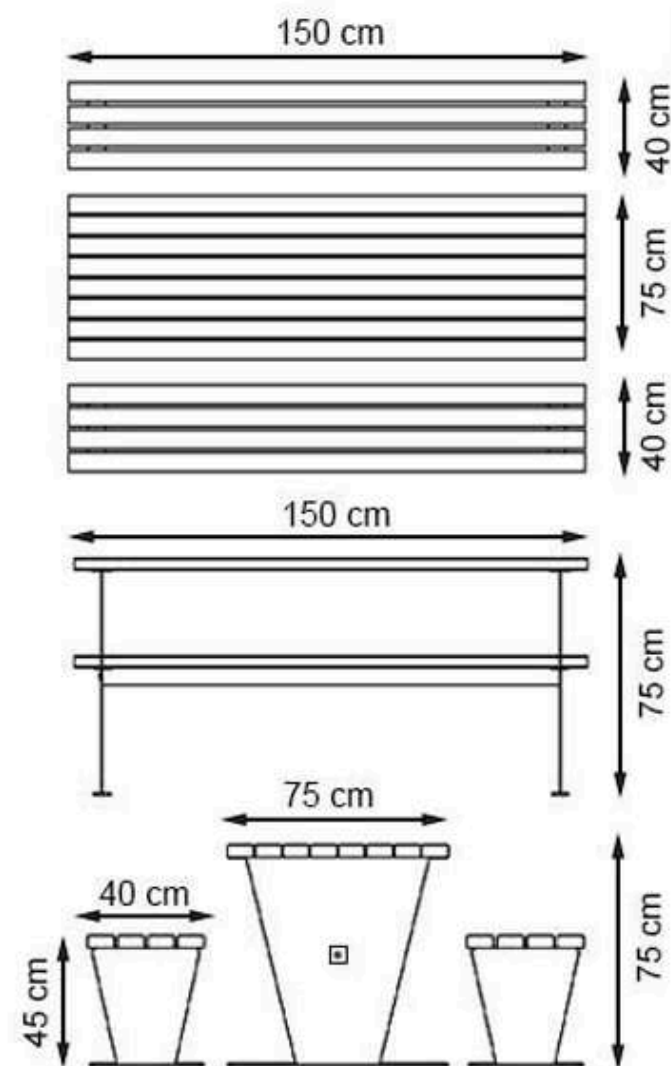

CODE: PWB-287