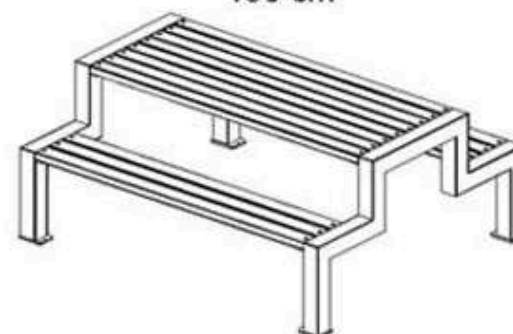

LEGS: IRON PROFILE

RECYCLABILITY : %100 ECOLOGICAL

PAINT: STATIC POLYESTER OVEN

AREA OF USE : OUTDOOR

WOOD: THERMOWOOD YELLOW PINE

PROTECTION: MAINTENANCE-FREE

CODE: PWB-274

**LEGS: IRON SQUARE PROFILE**