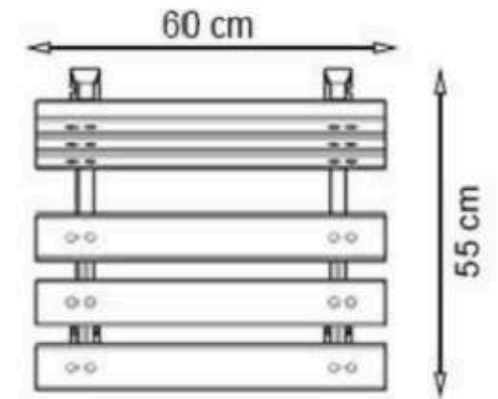

WOOD: THERMOWOOD YELLOW PINE

PROTECTION: MAINTENANCE-FREE

CODE: PWB-012

LEGS: IRON CASTING

RECYCLABILITY : %100 ECOLOGICAL

PAINT: STATIC POLYESTER OVEN

AREA OF USE : OUTDOOR

WOOD: THERMOWOOD YELLOW PINE