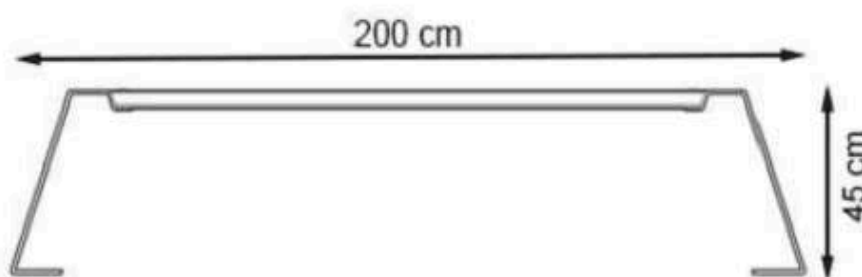

CODE: PWB-139

LEGS: SHEET METAL

RECYCLABILITY : %100 ECOLOGICAL

PAINT: STATIC POLYESTER OVEN

AREA OF USE : OUTDOOR

WOOD: THERMOWOOD YELLOW PINE

PROTECTION: MAINTENANCE-FREE