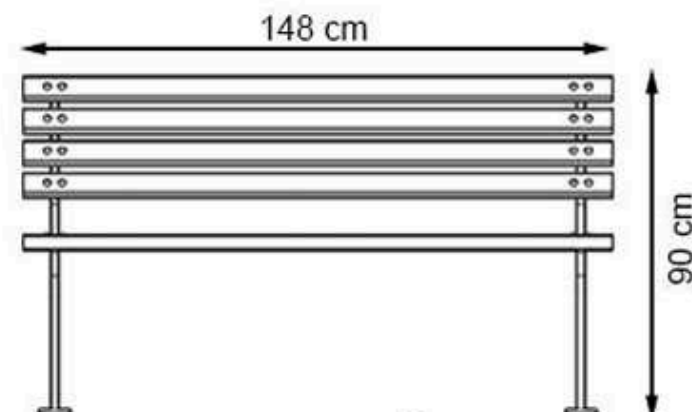

- LEGS: ALUMINUM CASTING
- PAINT: STATIC POLYESTER OVEN
- WOOD: THERMOWOOD YELLOW PINE

- RECYCLABILITY : %100 ECOLOGICAL
- AREA OF USE : OUTDOOR
- PROTECTION: MAINTENANCE-FREE

CODE: PWB-266

LEGS: IRON PIPE PROFILE