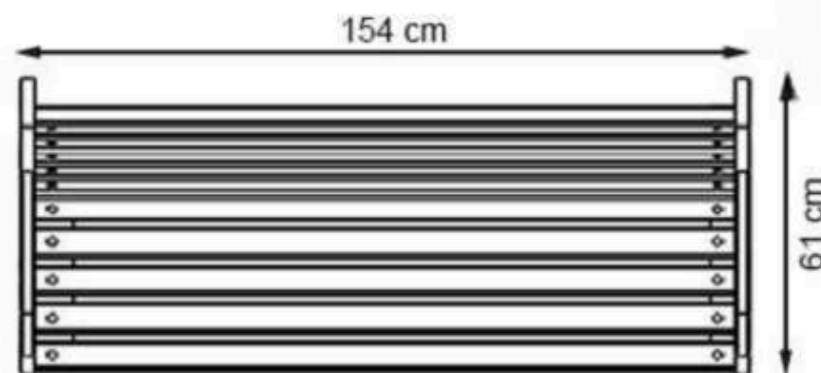

LEGS: SHEET METAL

RECYCLABILITY : %100 ECOLOGICAL

PAINT: STATIC POLYESTER OVEN

AREA OF USE : OUTDOOR

WOOD: THERMOWOOD YELLOW PINE

PROTECTION: MAINTENANCE-FREE

CODE: PWB-149

LEGS: ALUMINUM CASTING