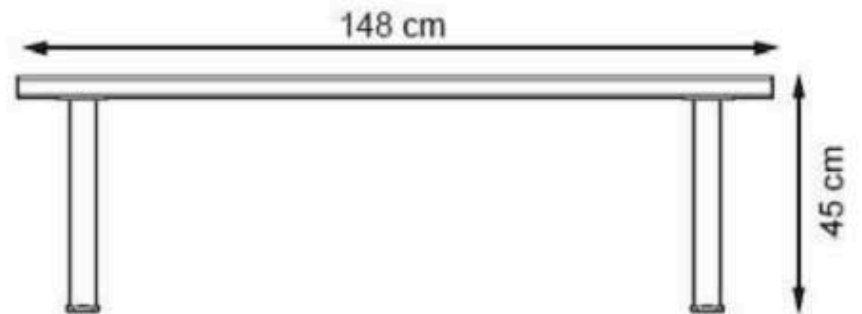

CODE: PWB-138

LEGS: SHEET METAL

RECYCLABILITY : %100 ECOLOGICAL

PAINT: STATIC POLYESTER OVEN

AREA OF USE : OUTDOOR

WOOD: THERMOWOOD YELLOW PINE

PROTECTION: MAINTENANCE-FREE