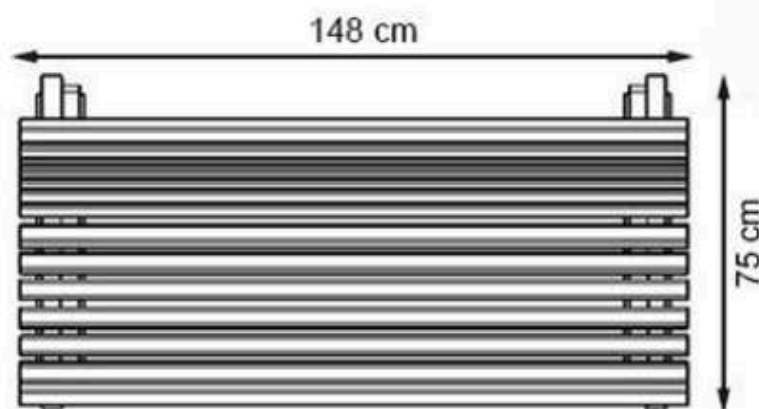

CODE: PWB-193

LEGS: THERMOWOOD WOOD

RECYCLABILITY : %100 ECOLOGICAL

PAINT: NATURAL

AREA OF USE : OUTDOOR

WOOD: THERMOWOOD YELLOW PINE

PROTECTION: MAINTENANCE-FREE