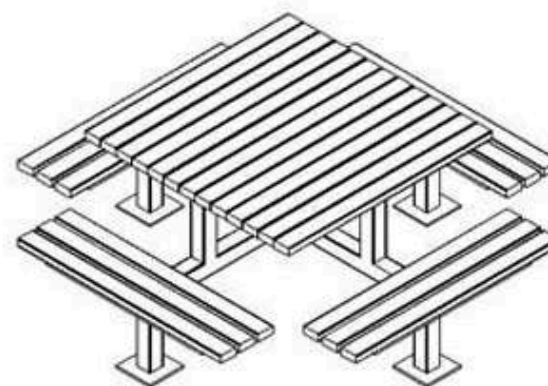

CODE: PWB-292

LEGS: IRON SQUARE PROFILE

RECYCLABILITY : %100 ECOLOGICAL

PAINT: STATIC POLYESTER OVEN

AREA OF USE : OUTDOOR

WOOD: THERMOWOOD YELLOW PINE

PROTECTION: MAINTENANCE-FREE