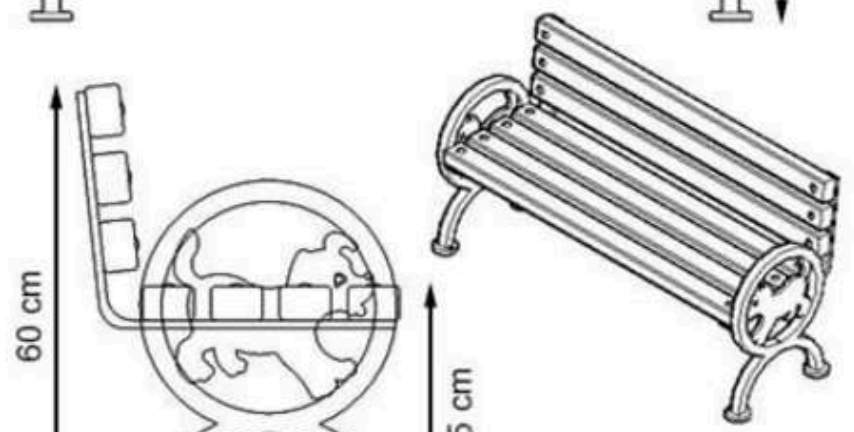

AREA OF USE : OUTDOOR

WOOD: THERMOWOOD YELLOW PINE

PROTECTION: MAINTENANCE-FREE

CODE: PWB-229

**LEGS: ALUMINUM CASTING**

**RECYCLABILITY : %100 ECOLOGICAL**

**PAINT: STATIC POLYESTER OVEN**

**AREA OF USE : OUTDOOR**