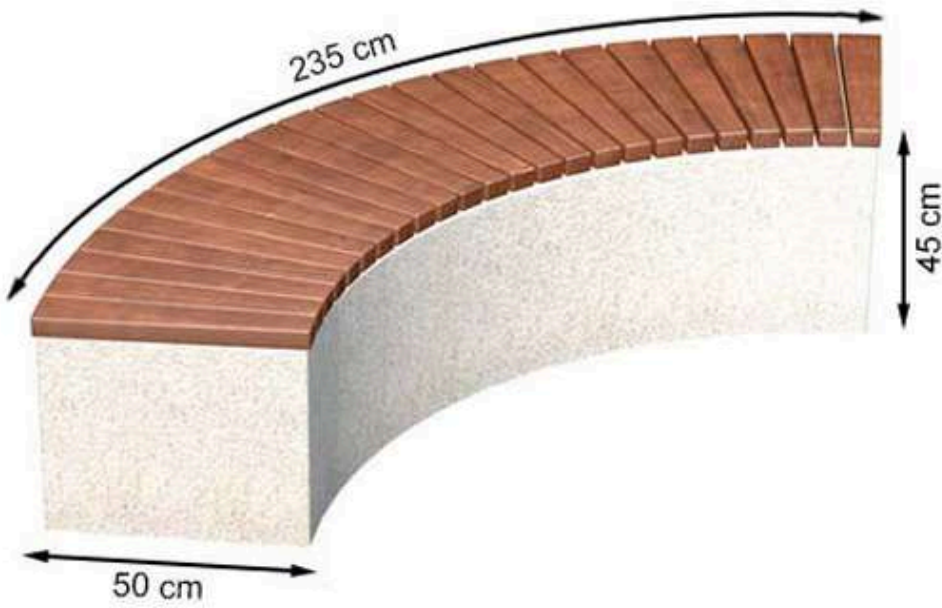

CODE: PWB-256

**LEGS: PRECAST CONCRETE**

**RECYCLABILITY : %100 ECOLOGICAL**

**PAINT: NATURAL**

**AREA OF USE : OUTDOOR**

**WOOD: THERMOWOOD YELLOW PINE**

**PROTECTION: MAINTENANCE-FREE**

CODE: PWB-257