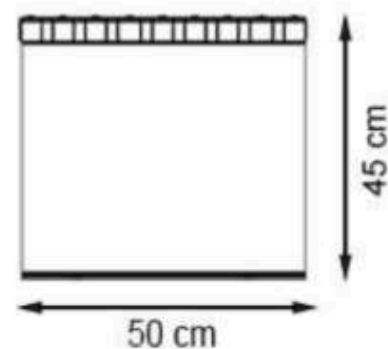

CODE: PWB-139

LEGS: SHEET METAL

RECYCLABILITY : %100 ECOLOGICAL

PAINT: STATIC POLYESTER OVEN

AREA OF USE : OUTDOOR

WOOD: THERMOWOOD YELLOW PINE

PROTECTION: MAINTENANCE-FREE