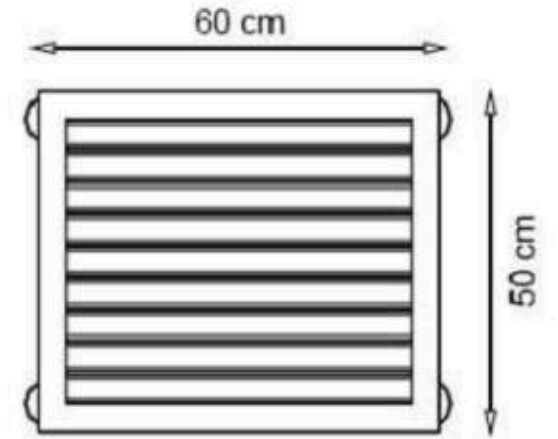

CODE: PWB-018

LEGS: IRON PROFILE

PAINT: STATIC POLYESTER OVEN

WOOD: THERMOWOOD YELLOW PINE

RECYCLABILITY : %100 ECOLOGICAL

AREA OF USE : OUTDOOR

PROTECTION: MAINTENANCE-FREE