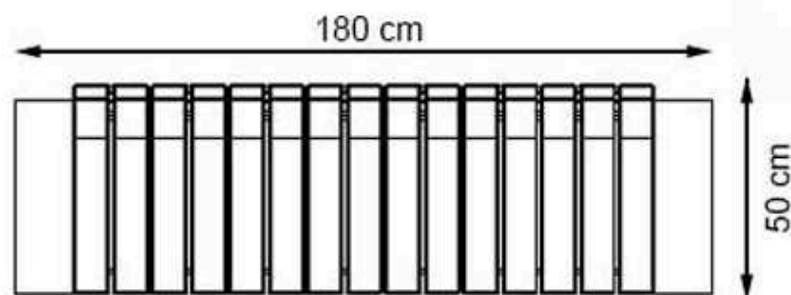

CODE: PWB-248

**LEGS: PRECAST CONCRETE**

**RECYCLABILITY : %100 ECOLOGICAL**

**PAINT: NATURAL**

**AREA OF USE : OUTDOOR**

**WOOD: THERMOWOOD YELLOW PINE**

**PROTECTION: MAINTENANCE-FREE**

CODE: PWB-249