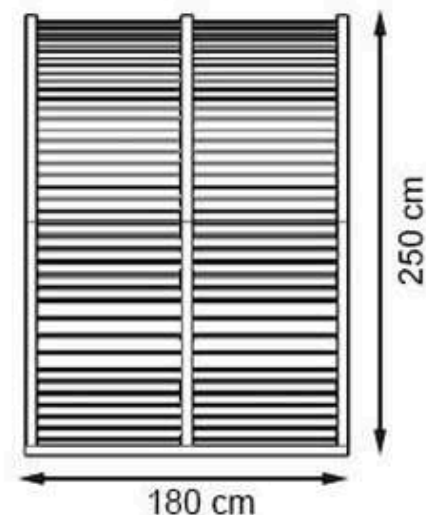

**RECYCLABILITY : %100 ECOLOGICAL**

**PAINT: STATIC POLYESTER OVEN**

**AREA OF USE : OUTDOOR**

**WOOD: THERMOWOOD YELLOW PINE**

**PROTECTION: MAINTENANCE-FREE**

**CODE: PWB-299**

**LEGS: IRON SQUARE PROFILE**