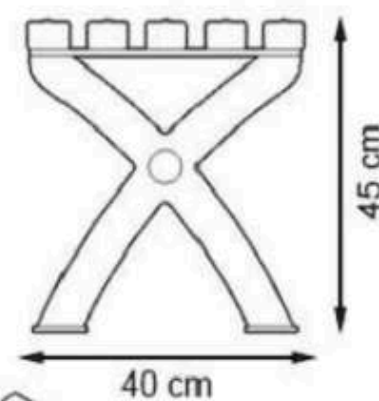

CODE: PWB-167

LEGS: ALUMINUM CASTING

RECYCLABILITY : %100 ECOLOGICAL

PAINT: STATIC POLYESTER OVEN

AREA OF USE : OUTDOOR

WOOD: THERMOWOOD YELLOW PINE

PROTECTION: MAINTENANCE-FREE