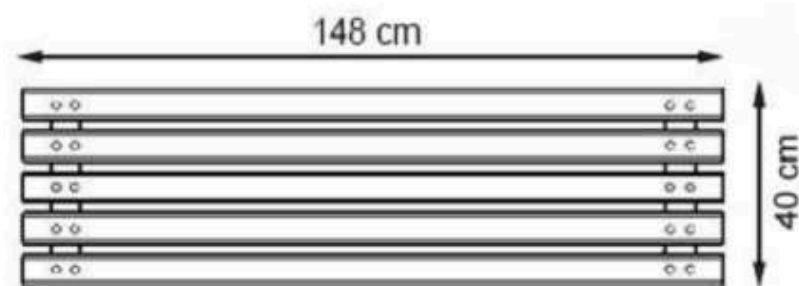

CODE: PWB-167

LEGS: ALUMINUM CASTING

RECYCLABILITY : %100 ECOLOGICAL

PAINT: STATIC POLYESTER OVEN

AREA OF USE : OUTDOOR

WOOD: THERMOWOOD YELLOW PINE

PROTECTION: MAINTENANCE-FREE