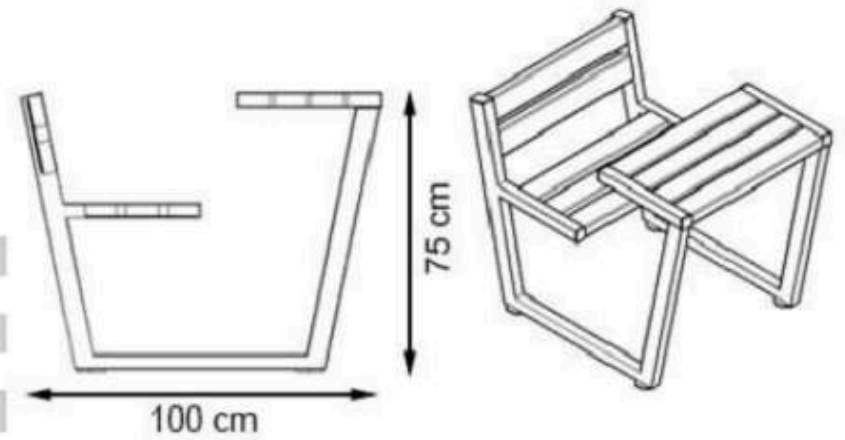

LEGS: IRON PROFILE

RECYCLABILITY : %100 ECOLOGICAL

PAINT: STATIC POLYESTER OVEN

AREA OF USE : OUTDOOR

WOOD: THERMOWOOD YELLOW PINE

PROTECTION: MAINTENANCE-FREE

CODE: PWB-024

**LEGS: IRON PROFILE**