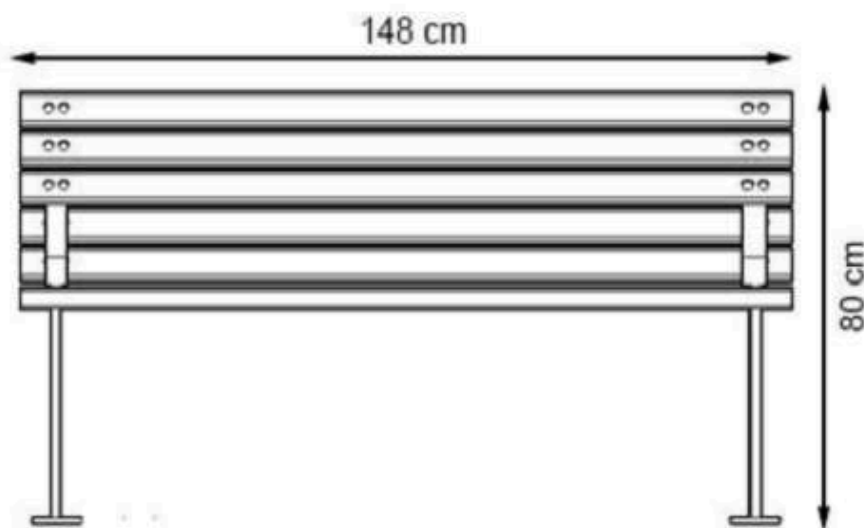

CODE: PWB-120

LEGS: ALUMINUM CASTING

RECYCLABILITY : %100 ECOLOGICAL

PAINT: STATIC POLYESTER OVEN

AREA OF USE : OUTDOOR

WOOD: THERMOWOOD YELLOW PINE

PROTECTION: MAINTENANCE-FREE