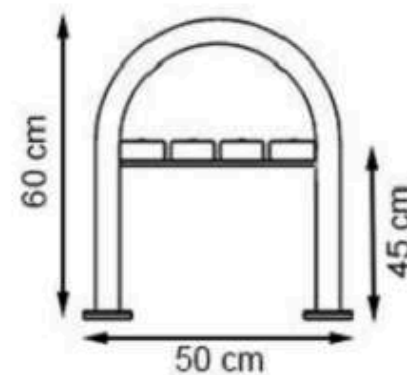

CODE: PWB-121

**LEGS: IRON PROFILE**

**PAINT: STATIC POLYESTER OVEN**

**WOOD: THERMOWOOD YELLOW PINE**

**RECYCLABILITY : %100 ECOLOGICAL**

**AREA OF USE : OUTDOOR**

**PROTECTION: MAINTENANCE-FREE**

CODE: PWB-122