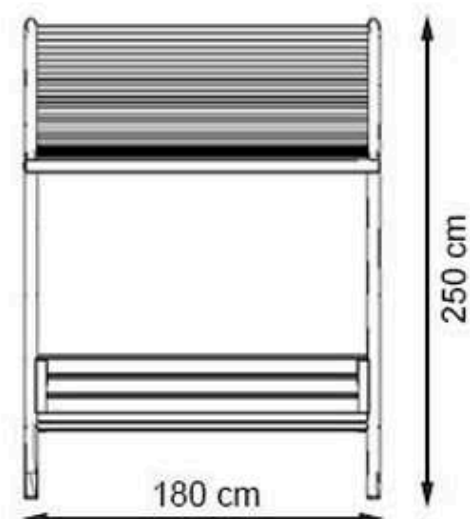

CODE: PWB-296

LEGS: IRON PIPE PROFILE

RECYCLABILITY : %100 ECOLOGICAL

PAINT: STATIC POLYESTER OVEN

AREA OF USE : OUTDOOR

WOOD: THERMOWOOD YELLOW PINE

PROTECTION: MAINTENANCE-FREE