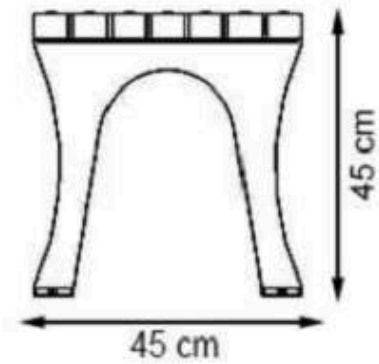

CODE: PWB-118

LEGS: ALUMINUM CASTING

RECYCLABILITY : %100 ECOLOGICAL

PAINT: STATIC POLYESTER OVEN

AREA OF USE : OUTDOOR

WOOD: THERMOWOOD YELLOW PINE

PROTECTION: MAINTENANCE-FREE