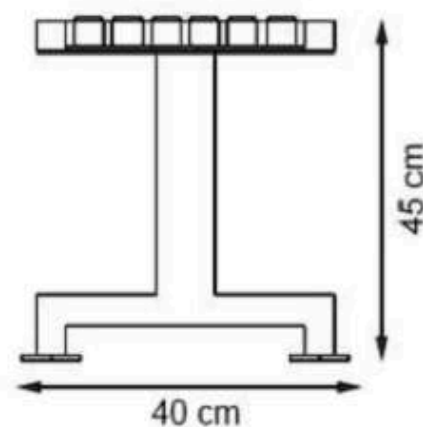

CODE: PWB-147

LEGS: IRON PROFILE

RECYCLABILITY : %100 ECOLOGICAL

PAINT: STATIC POLYESTER OVEN

AREA OF USE : OUTDOOR

WOOD: THERMOWOOD YELLOW PINE

PROTECTION: MAINTENANCE-FREE