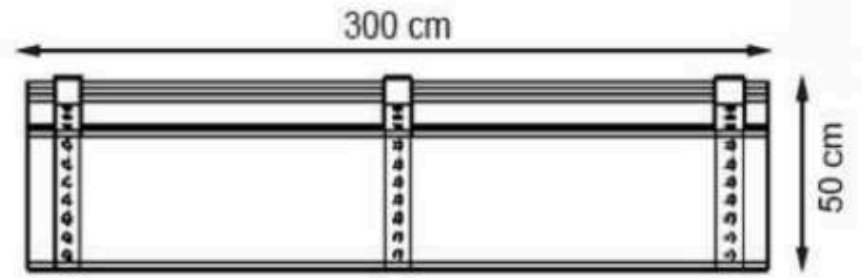

CODE: PWB-187

LEGS: SHEET METAL

PAINT: STATIC POLYESTER OVEN

WOOD: THERMOWOOD YELLOW PINE

RECYCLABILITY : %100 ECOLOGICAL

AREA OF USE : OUTDOOR

PROTECTION: MAINTENANCE-FREE

**CODE: PWB-188**