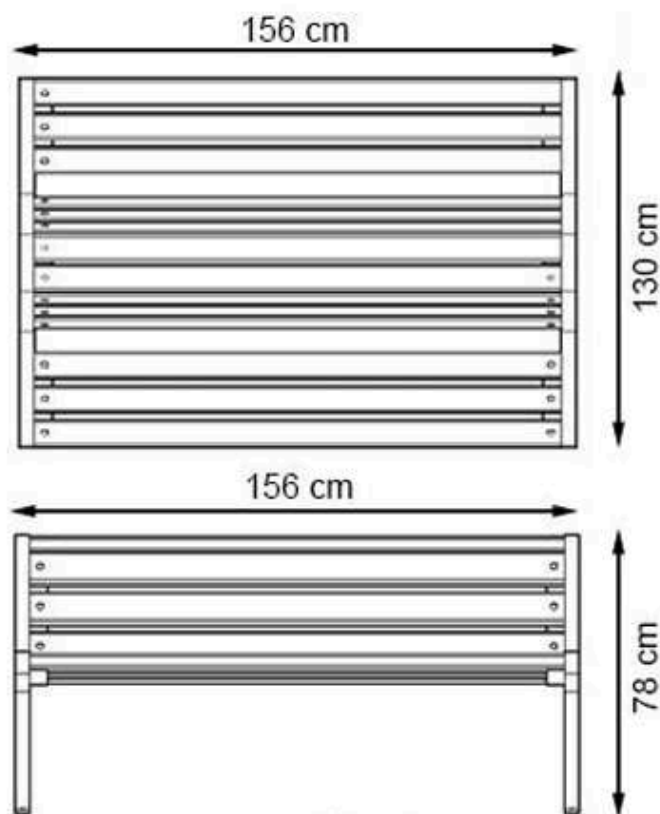

CODE: PWB-267

LEGS: IRON PROFILE

RECYCLABILITY : %100 ECOLOGICAL

PAINT: STATIC POLYESTER OVEN

AREA OF USE : OUTDOOR

WOOD: THERMOWOOD YELLOW PINE

PROTECTION: MAINTENANCE-FREE