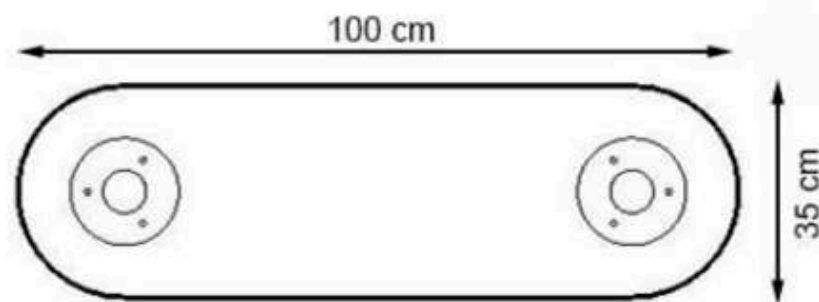

CODE: PWB-231

LEGS: IRON PIPE PROFILE

RECYCLABILITY : %100 ECOLOGICAL

PAINT: STATIC POLYESTER OVEN

AREA OF USE : OUTDOOR

WOOD: THERMOWOOD YELLOW PINE

PROTECTION: MAINTENANCE-FREE