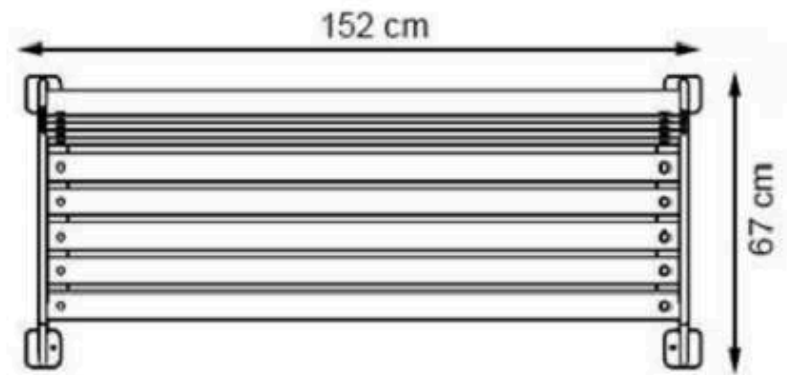

CODE: PWB-117

LEGS: ALUMINUM CASTING

RECYCLABILITY : %100 ECOLOGICAL

PAINT: STATIC POLYESTER OVEN

AREA OF USE : OUTDOOR

WOOD: THERMOWOOD YELLOW PINE

PROTECTION: MAINTENANCE-FREE