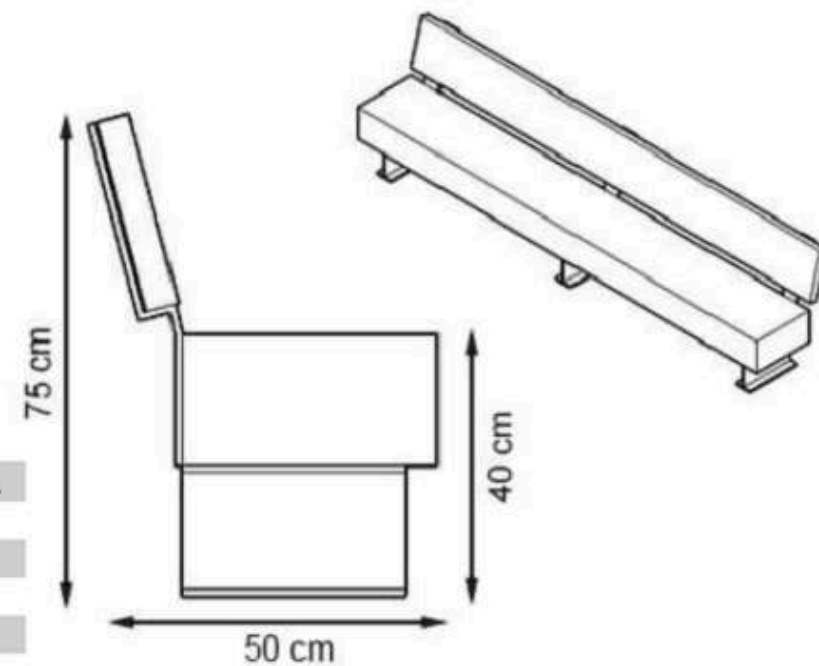

CODE: PWB-185

LEGS: SHEET METAL

PAINT: STATIC POLYESTER OVEN

WOOD: THERMOWOOD YELLOW PINE

RECYCLABILITY : %100 ECOLOGICAL

AREA OF USE : OUTDOOR

PROTECTION: MAINTENANCE-FREE