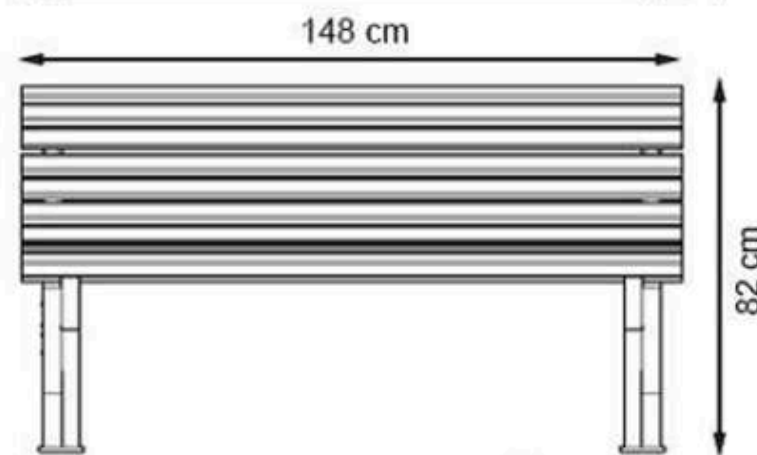

CODE: PWB-193

LEGS: THERMOWOOD WOOD

RECYCLABILITY : %100 ECOLOGICAL

PAINT: NATURAL

AREA OF USE : OUTDOOR

WOOD: THERMOWOOD YELLOW PINE

PROTECTION: MAINTENANCE-FREE