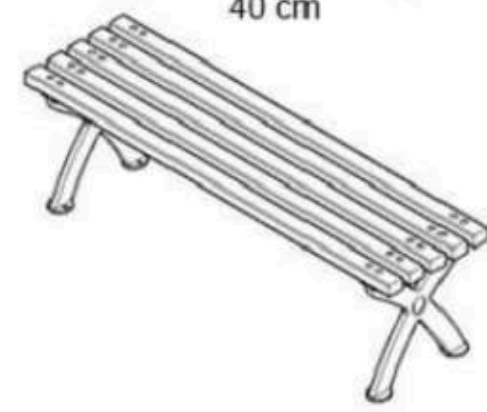

CODE: PWB-167

LEGS: ALUMINUM CASTING

RECYCLABILITY : %100 ECOLOGICAL

PAINT: STATIC POLYESTER OVEN

AREA OF USE : OUTDOOR

WOOD: THERMOWOOD YELLOW PINE

PROTECTION: MAINTENANCE-FREE