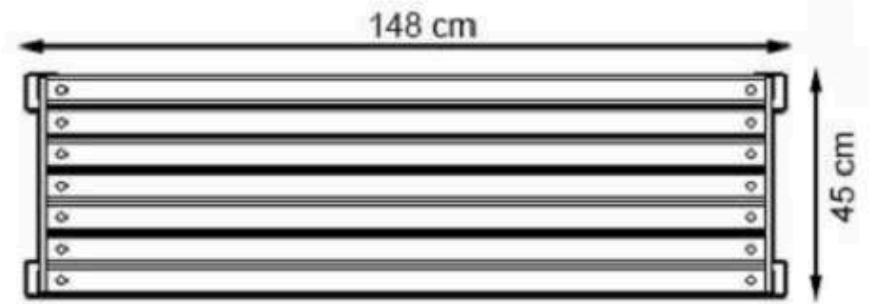

CODE: PWB-118

LEGS: ALUMINUM CASTING

RECYCLABILITY : %100 ECOLOGICAL

PAINT: STATIC POLYESTER OVEN

AREA OF USE : OUTDOOR

WOOD: THERMOWOOD YELLOW PINE

PROTECTION: MAINTENANCE-FREE