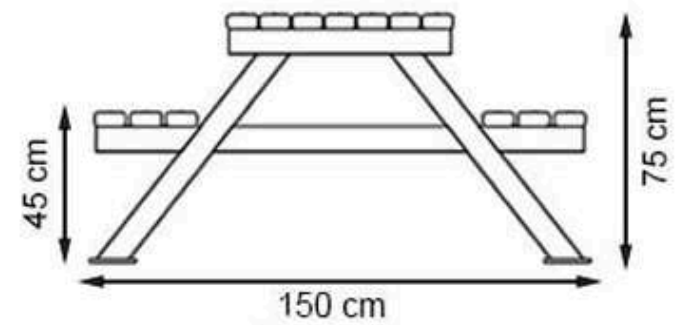

CODE: PWB-272

LEGS: IRON SQUARE PROFILE

RECYCLABILITY : %100 ECOLOGICAL

PAINT: STATIC POLYESTER OVEN

AREA OF USE : OUTDOOR

WOOD: THERMOWOOD YELLOW PINE

PROTECTION: MAINTENANCE-FREE

CODE: PWB-273