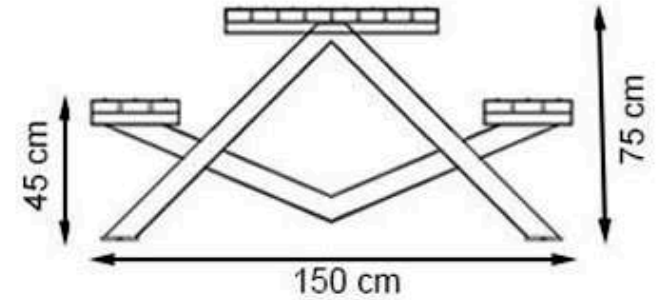

**RECYCLABILITY : %100 ECOLOGICAL**

**PAINT: STATIC POLYESTER OVEN**

**AREA OF USE : OUTDOOR**

**WOOD: THERMOWOOD YELLOW PINE**

**PROTECTION: MAINTENANCE-FREE**

CODE: PWB-275

**LEGS: IRON PROFILE**

**RECYCLABILITY : %100 ECOLOGICAL**