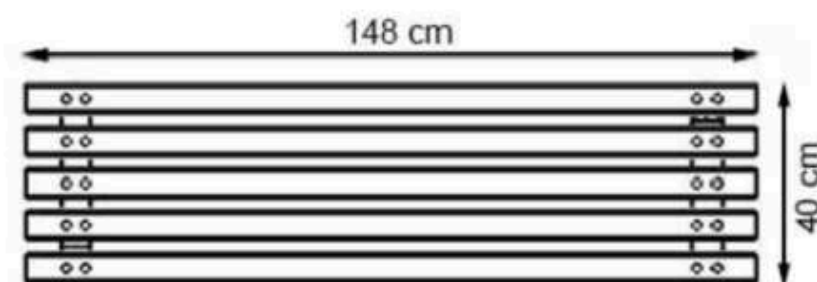

LEGS: IRON PIPE PROFILE

RECYCLABILITY : %100 ECOLOGICAL

PAINT: STATIC POLYESTER OVEN

AREA OF USE : OUTDOOR

WOOD: THERMOWOOD YELLOW PINE

PROTECTION: MAINTENANCE-FREE

CODE: PWB-131

LEGS: IRON PIPE PROFILE