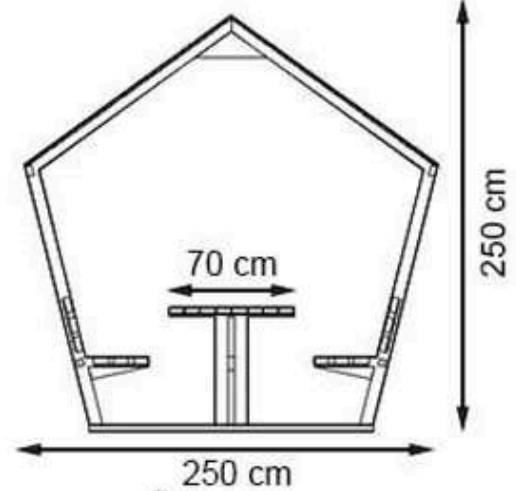

AREA OF USE : OUTDOOR

WOOD: THERMOWOOD YELLOW PINE

PROTECTION: MAINTENANCE-FREE

CODE: PWB-293

**LEGS: IRON PROFILE**

**RECYCLABILITY : %100 ECOLOGICAL**

**PAINT: STATIC POLYESTER OVEN**

**AREA OF USE : OUTDOOR**