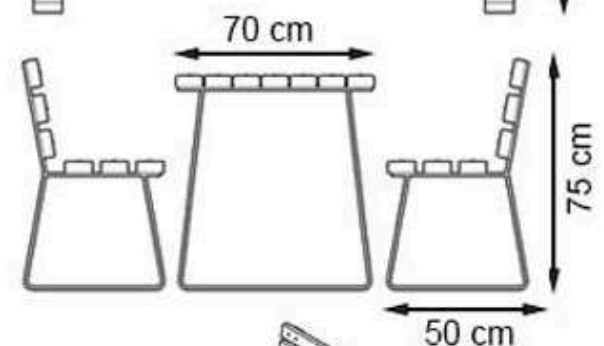

CODE: PWB-280

LEGS: IRON PIPE PROFILE

RECYCLABILITY : %100 ECOLOGICAL

PAINT: STATIC POLYESTER OVEN

AREA OF USE : OUTDOOR

WOOD: THERMOWOOD YELLOW PINE

PROTECTION: MAINTENANCE-FREE

CODE: PWB-281