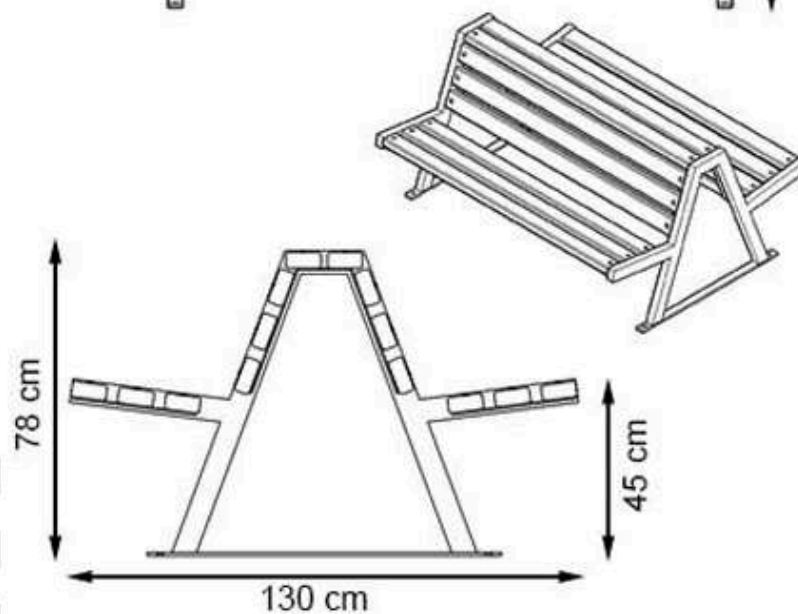

RECYCLABILITY : %100 ECOLOGICAL

PAINT: STATIC POLYESTER OVEN

AREA OF USE : OUTDOOR

WOOD: THERMOWOOD YELLOW PINE

PROTECTION: MAINTENANCE-FREE

CODE: PWB-267

**LEGS: IRON PROFILE**

**RECYCLABILITY : %100 ECOLOGICAL**