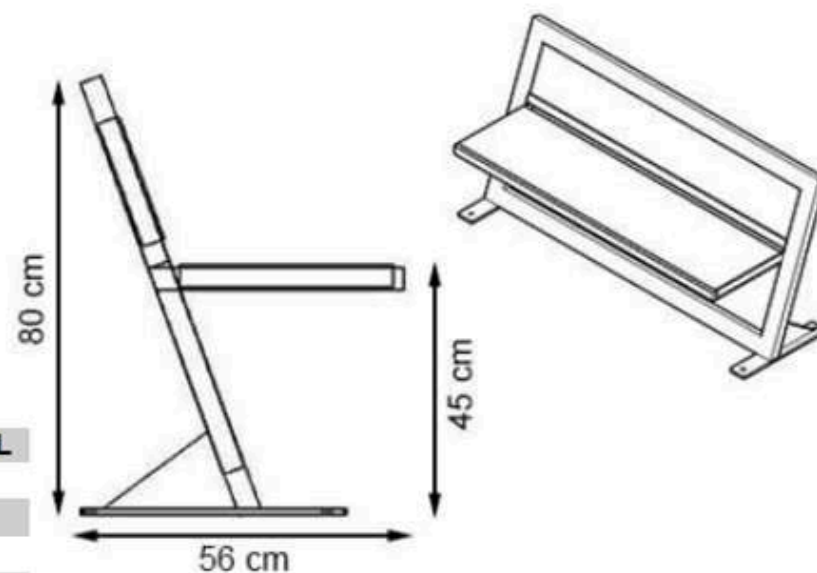

PAINT: STATIC POLYESTER OVEN

WOOD: THERMOWOOD YELLOW PINE

RECYCLABILITY : %100 ECOLOGICAL

AREA OF USE : OUTDOOR

PROTECTION: MAINTENANCE-FREE

CODE: PWB-235

**LEGS: IRON PROFILE**

**RECYCLABILITY : %100 ECOLOGICAL**