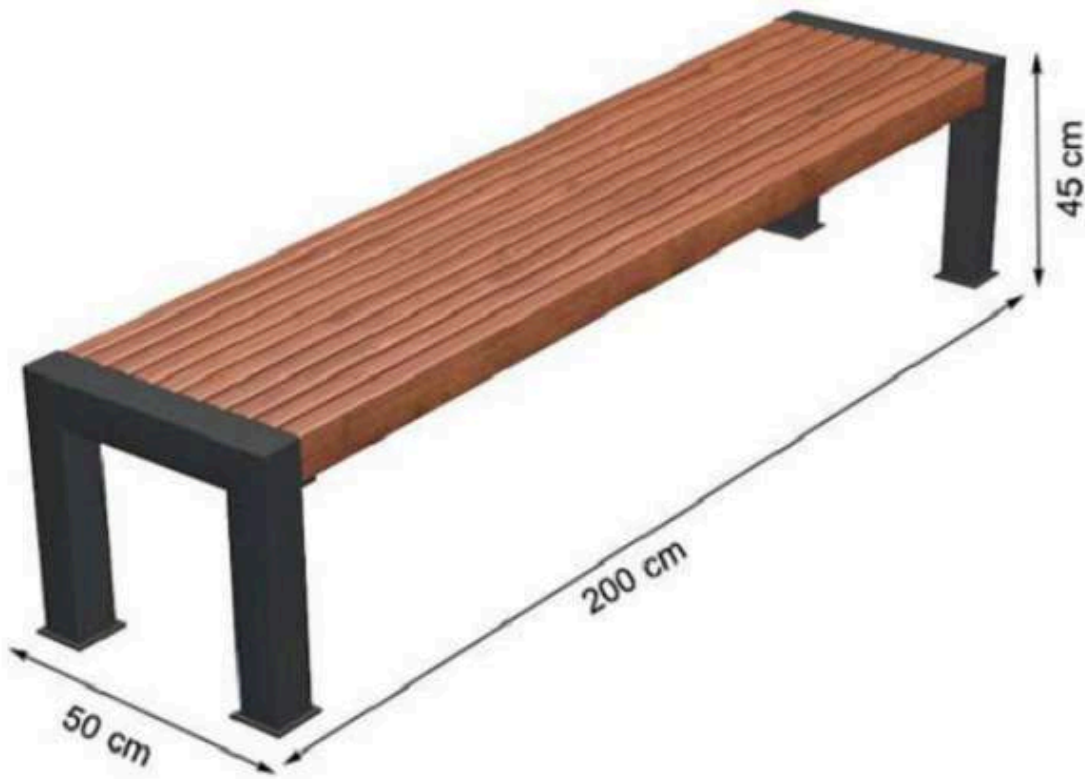

LEGS: IRON PROFILE

RECYCLABILITY : %100 ECOLOGICAL

PAINT: STATIC POLYESTER OVEN

AREA OF USE : OUTDOOR

WOOD: THERMOWOOD YELLOW PINE

PROTECTION: MAINTENANCE-FREE

CODE: PWB-115

LEGS: IRON SQUARE PROFILE