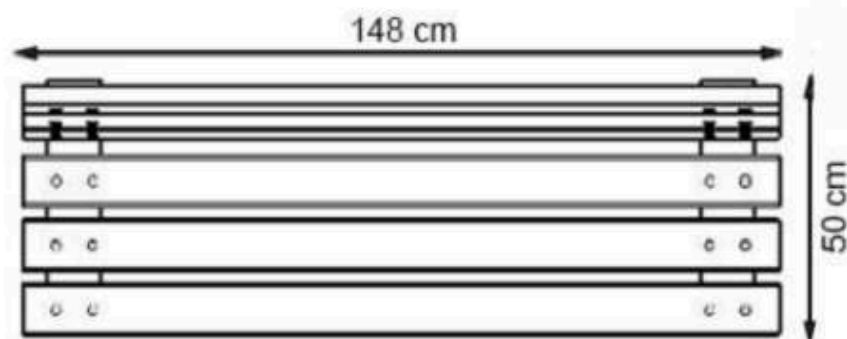

CODE: PWB-145

LEGS: SHEET METAL

RECYCLABILITY : %100 ECOLOGICAL

PAINT: STATIC POLYESTER OVEN

AREA OF USE : OUTDOOR

WOOD: THERMOWOOD YELLOW PINE

PROTECTION: MAINTENANCE-FREE