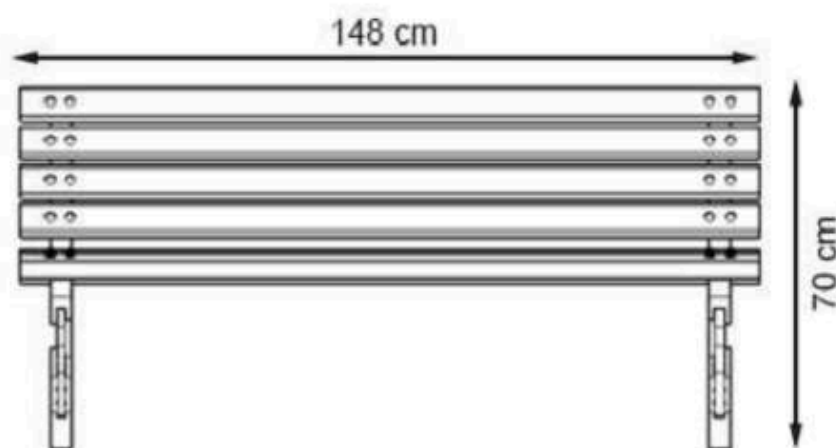

CODE: PWB-168

LEGS: ALUMINUM CASTING

PAINT: STATIC POLYESTER OVEN

WOOD: THERMOWOOD YELLOW PINE

RECYCLABILITY : %100 ECOLOGICAL

AREA OF USE : OUTDOOR

PROTECTION: MAINTENANCE-FREE