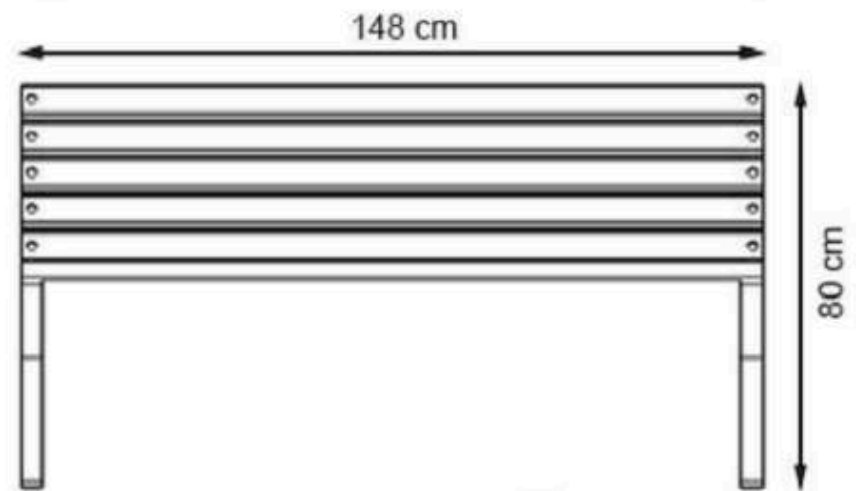

CODE: PWB-147

LEGS: IRON PROFILE

RECYCLABILITY : %100 ECOLOGICAL

PAINT: STATIC POLYESTER OVEN

AREA OF USE : OUTDOOR

WOOD: THERMOWOOD YELLOW PINE

PROTECTION: MAINTENANCE-FREE

CODE: PWB-148