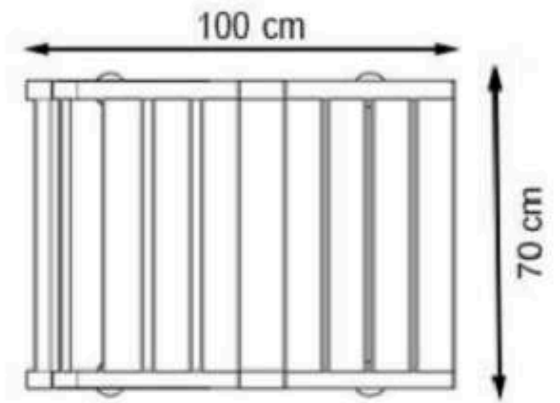

LEGS: IRON PROFILE

RECYCLABILITY : %100 ECOLOGICAL

PAINT: STATIC POLYESTER OVEN

AREA OF USE : OUTDOOR

WOOD: THERMOWOOD YELLOW PINE

PROTECTION: MAINTENANCE-FREE

CODE: PWB-024

**LEGS: IRON PROFILE**