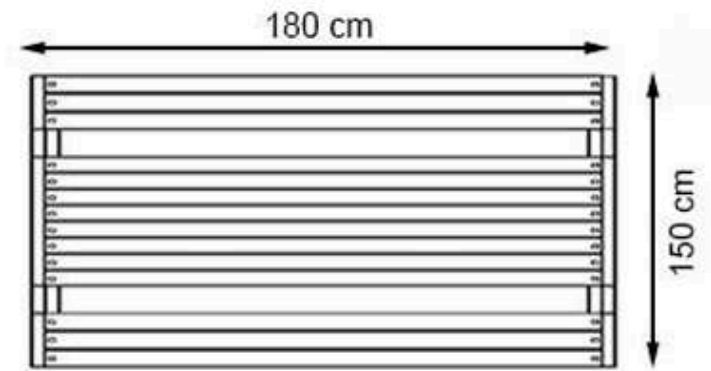

**RECYCLABILITY : %100 ECOLOGICAL**

**PAINT: STATIC POLYESTER OVEN**

**AREA OF USE : OUTDOOR**

**WOOD: THERMOWOOD YELLOW PINE**

**PROTECTION: MAINTENANCE-FREE**

CODE: PWB-275

**LEGS: IRON PROFILE**

**RECYCLABILITY : %100 ECOLOGICAL**