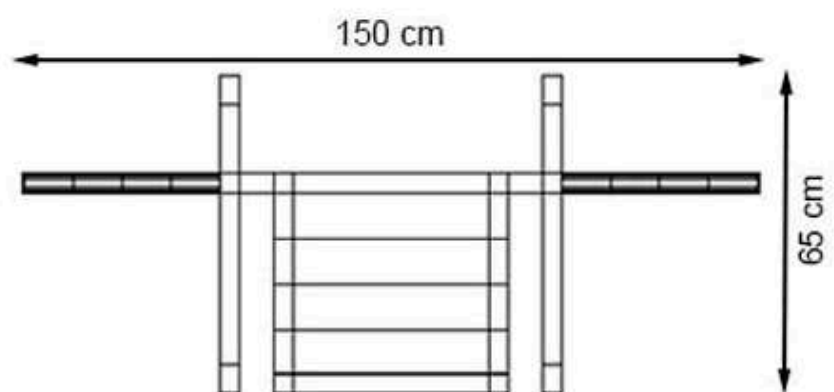

CODE: PWB-20

LEGS: IRON PROFILE

RECYCLABILITY : %100 ECOLOGICAL

PAINT: STATIC POLYESTER OVEN

AREA OF USE : OUTDOOR

WOOD: THERMOWOOD YELLOW PINE

PROTECTION: MAINTENANCE-FREE