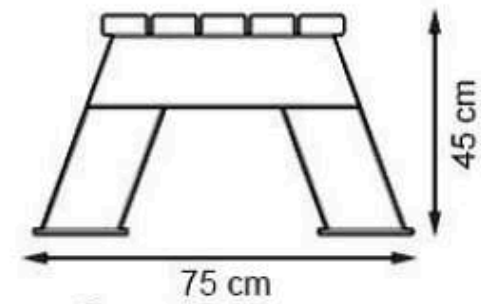

CODE: PWB-195

LEGS: THERMOWOOD WOOD

RECYCLABILITY : %100 ECOLOGICAL

PAINT: NATURAL

AREA OF USE : OUTDOOR

WOOD: THERMOWOOD YELLOW PINE

PROTECTION: MAINTENANCE-FREE