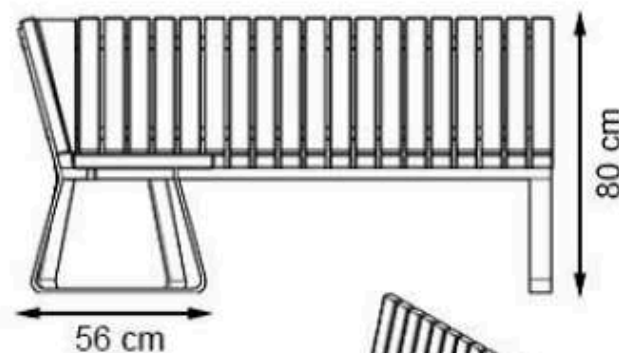

CODE: PWB-200

LEGS: SHEET METAL

RECYCLABILITY : %100 ECOLOGICAL

PAINT: STATIC POLYESTER OVEN

AREA OF USE : OUTDOOR

WOOD: THERMOWOOD YELLOW PINE

PROTECTION: MAINTENANCE-FREE