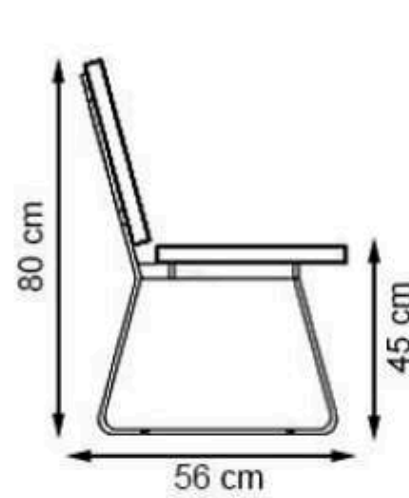

LEGS: THERMOWOOD WOOD

RECYCLABILITY : %100 ECOLOGICAL

PAINT: NATURAL

AREA OF USE : OUTDOOR

WOOD: THERMOWOOD YELLOW PINE

PROTECTION: MAINTENANCE-FREE

CODE: PWB-197

AYAKLAR	DEMİR SİLME LAMA
BOYA	STATİK POLYESTER FIRIN
AHŞAP	THERMOWOOD SARI ÇAM
KULLANIM	DIŞ MEKAN