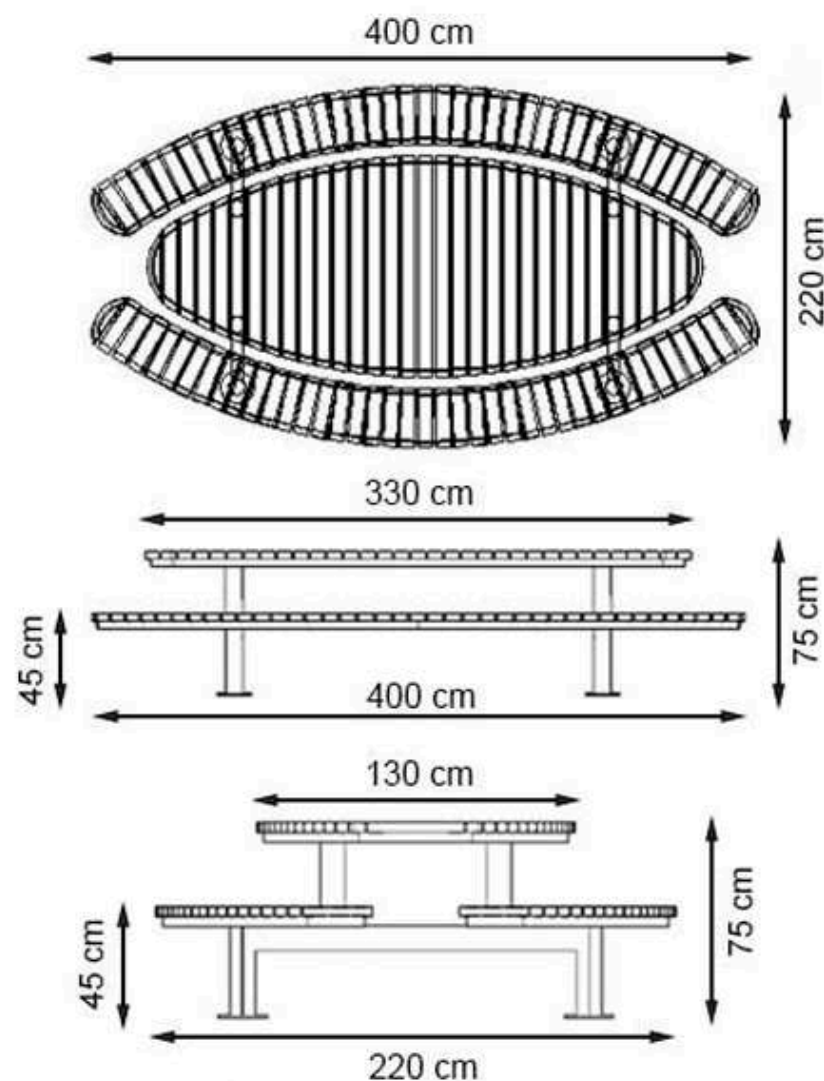

CODE: PWB-290

LEGS: IRON PIPE PROFILE

RECYCLABILITY : %100 ECOLOGICAL

PAINT: STATIC POLYESTER OVEN

AREA OF USE : OUTDOOR

WOOD: THERMOWOOD YELLOW PINE

PROTECTION: MAINTENANCE-FREE