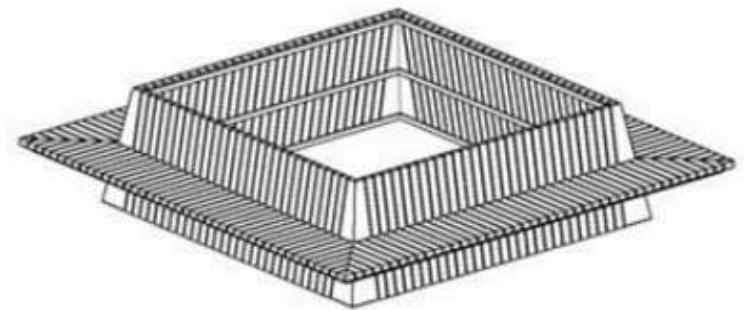

CODE: PWB-224

LEGS: SHEET METAL

RECYCLABILITY : %100 ECOLOGICAL

PAINT: STATIC POLYESTER OVEN

AREA OF USE : OUTDOOR

WOOD: THERMOWOOD YELLOW PINE

PROTECTION: MAINTENANCE-FREE