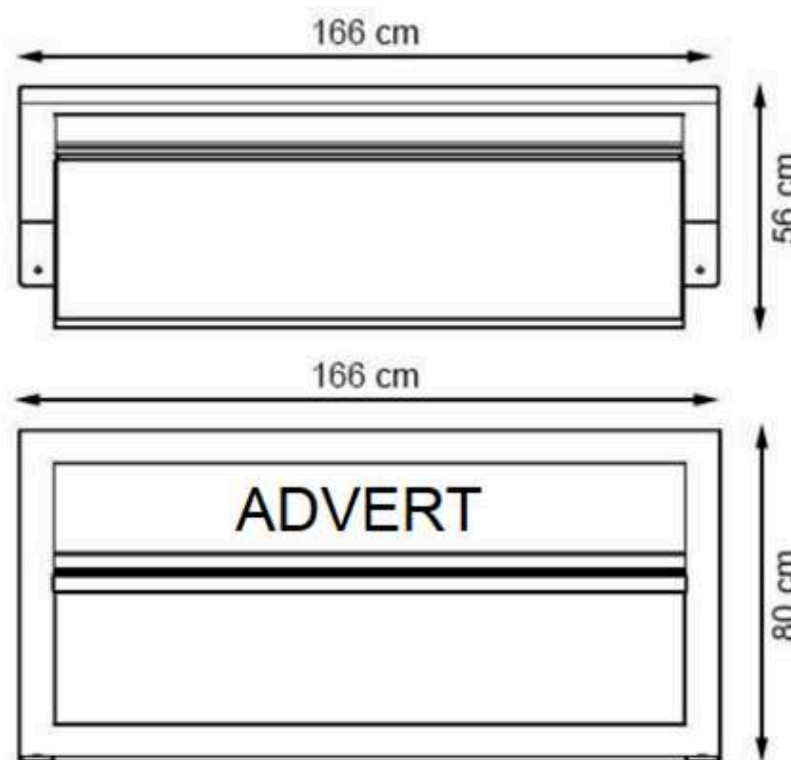

PAINT: STATIC POLYESTER OVEN

WOOD: THERMOWOOD YELLOW PINE

RECYCLABILITY : %100 ECOLOGICAL

AREA OF USE : OUTDOOR

PROTECTION: MAINTENANCE-FREE

CODE: PWB-235

**LEGS: IRON PROFILE**

**RECYCLABILITY : %100 ECOLOGICAL**