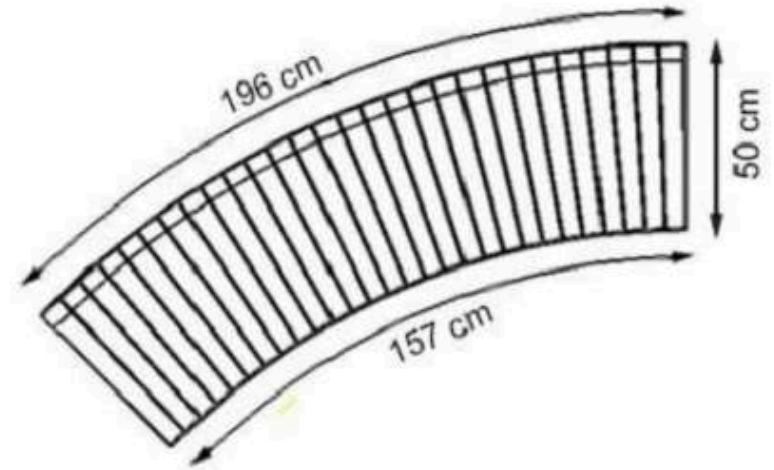

CODE: PWB-128

LEGS: IRON SHEET

PAINT: STATIC POLYESTER OVEN

WOOD: THERMOWOOD YELLOW PINE

RECYCLABILITY : %100 ECOLOGICAL

AREA OF USE : OUTDOOR

PROTECTION: MAINTENANCE-FREE