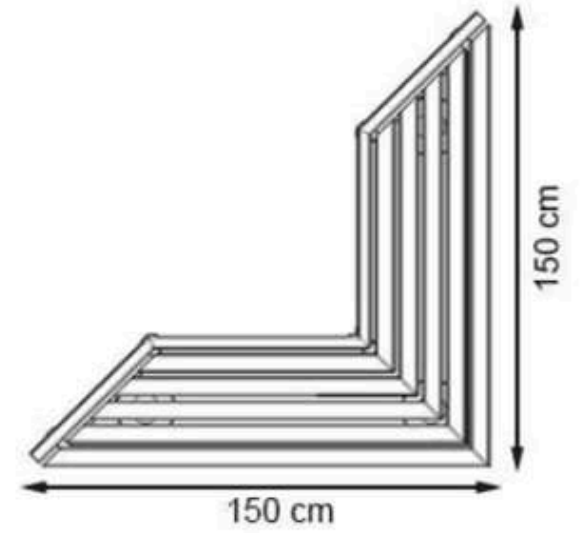

CODE: PWB-212

LEGS: IRON PIPE PROFILE

RECYCLABILITY : %100 ECOLOGICAL

PAINT: STATIC POLYESTER OVEN

AREA OF USE : OUTDOOR

WOOD: THERMOWOOD YELLOW PINE

PROTECTION: MAINTENANCE-FREE