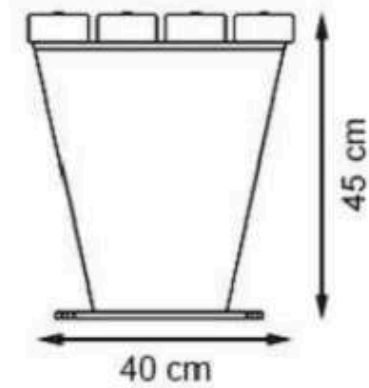

CODE: PWB-163

LEGS: SHEET METAL

RECYCLABILITY : %100 ECOLOGICAL

PAINT: STATIC POLYESTER OVEN

AREA OF USE : OUTDOOR

WOOD: THERMOWOOD YELLOW PINE

PROTECTION: MAINTENANCE-FREE