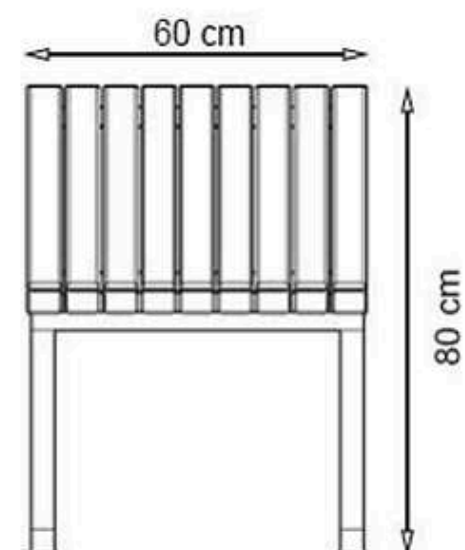

CODE: PWB-013

LEGS: SHEET IRON

RECYCLABILITY : %100 ECOLOGICAL

PAINT: STATIC POLYESTER OVEN

AREA OF USE : OUTDOOR

WOOD: THERMOWOOD YELLOW PINE

PROTECTION: MAINTENANCE-FREE