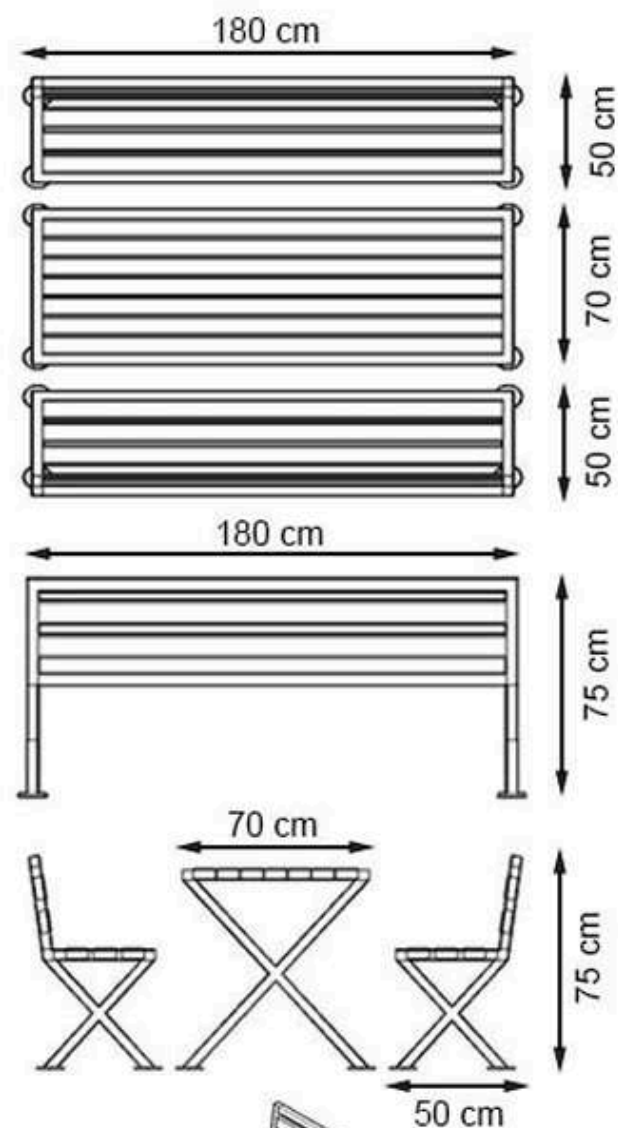

CODE: PWB-284