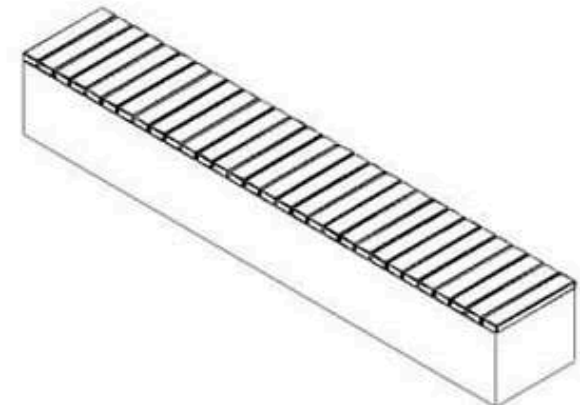

CODE: PWB-260

LEGS: PRECAST CONCRETE

PAINT: NATURAL

WOOD: THERMOWOOD YELLOW PINE

RECYCLABILITY : %100 ECOLOGICAL

AREA OF USE : OUTDOOR

PROTECTION: MAINTENANCE-FREE