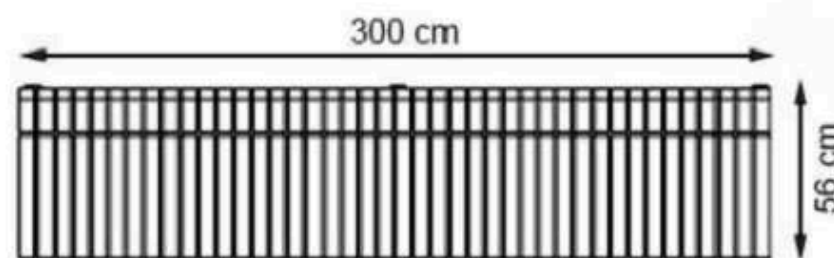

CODE: PWB-179

LEGS: SHEET METAL

RECYCLABILITY : %100 ECOLOGICAL

PAINT: STATIC POLYESTER OVEN

AREA OF USE : OUTDOOR

WOOD: THERMOWOOD YELLOW PINE

PROTECTION: MAINTENANCE-FREE

CODE: PWB-180