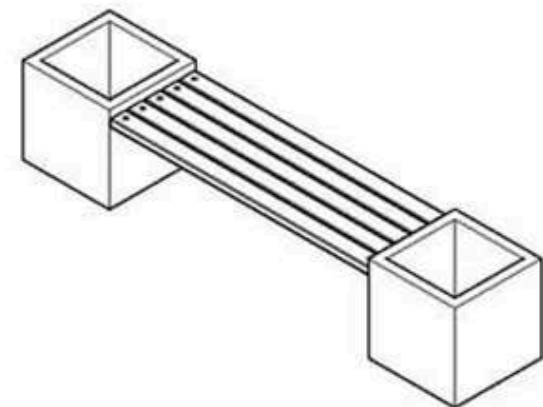

CODE: PWB-246

LEGS: PRECAST CONCRETE

RECYCLABILITY : %100 ECOLOGICAL

PAINT: NATURAL

AREA OF USE : OUTDOOR

WOOD: THERMOWOOD YELLOW PINE

PROTECTION: MAINTENANCE-FREE