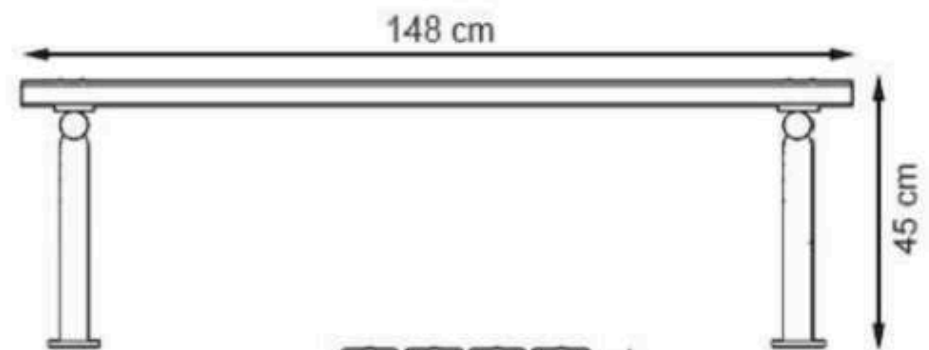

CODE: PWB-129

LEGS: IRON PIPE PROFILE

RECYCLABILITY : %100 ECOLOGICAL

PAINT: STATIC POLYESTER OVEN

AREA OF USE : OUTDOOR

WOOD: THERMOWOOD YELLOW PINE

PROTECTION: MAINTENANCE-FREE

CODE: PWB-130