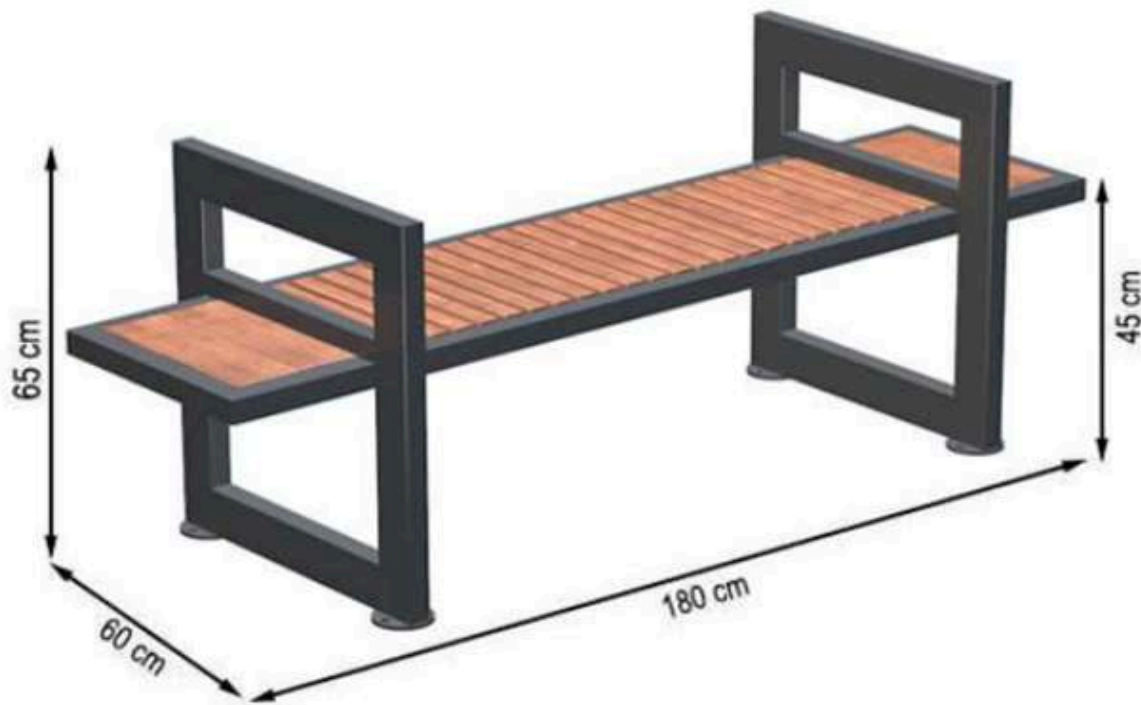

**LEGS: ALUMINUM CASTING**

**RECYCLABILITY : %100 ECOLOGICAL**

**PAINT: STATIC POLYESTER OVEN**

**AREA OF USE : OUTDOOR**

**WOOD: THERMOWOOD YELLOW PINE**

**PROTECTION: MAINTENANCE-FREE**

CODE: PWB-226

LEGS: IRON PROFILE