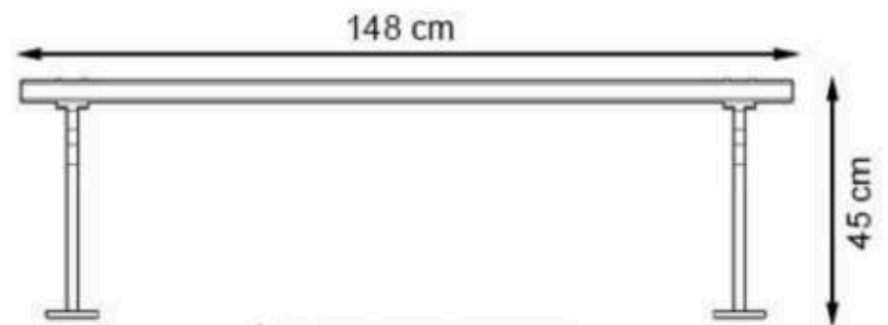

CODE: PWB-110

LEGS: SHEET IRON

RECYCLABILITY : %100 ECOLOGICAL

PAINT: STATIC POLYESTER OVEN

AREA OF USE : OUTDOOR

WOOD: THERMOWOOD YELLOW PINE

PROTECTION: MAINTENANCE-FREE