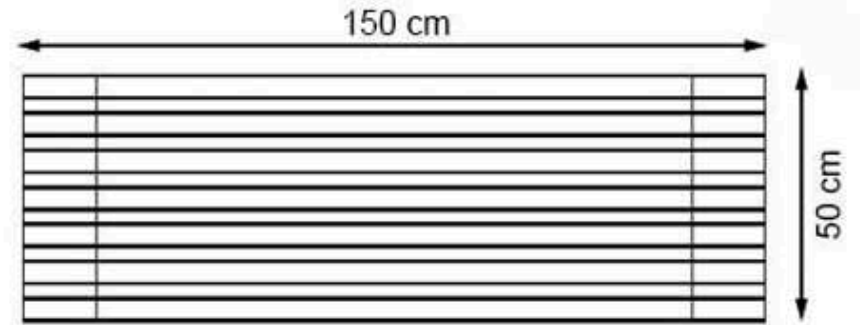

CODE: PWB-256

LEGS: PRECAST CONCRETE

RECYCLABILITY : %100 ECOLOGICAL

PAINT: NATURAL

AREA OF USE : OUTDOOR

WOOD: THERMOWOOD YELLOW PINE

PROTECTION: MAINTENANCE-FREE