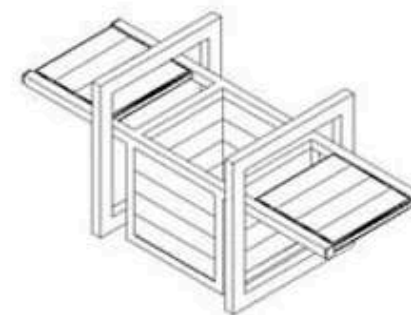

CODE: PWB-20

LEGS: IRON PROFILE

RECYCLABILITY : %100 ECOLOGICAL

PAINT: STATIC POLYESTER OVEN

AREA OF USE : OUTDOOR

WOOD: THERMOWOOD YELLOW PINE

PROTECTION: MAINTENANCE-FREE