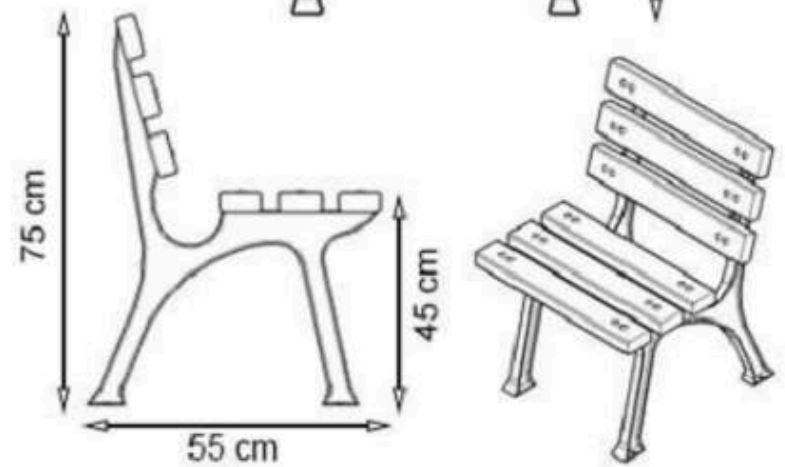

CODE: PWB-012

LEGS: IRON CASTING

RECYCLABILITY : %100 ECOLOGICAL

PAINT: STATIC POLYESTER OVEN

AREA OF USE : OUTDOOR

WOOD: THERMOWOOD YELLOW PINE

PROTECTION: MAINTENANCE-FREE