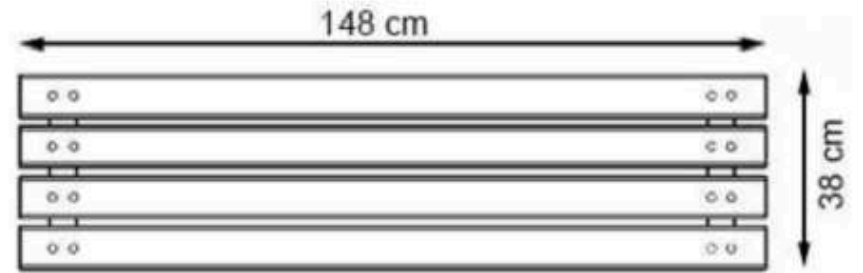

CODE: PWB-135

LEGS: ALUMINUM CASTING

RECYCLABILITY : %100 ECOLOGICAL

PAINT: STATIC POLYESTER OVEN

AREA OF USE : OUTDOOR

WOOD: THERMOWOOD YELLOW PINE

PROTECTION: MAINTENANCE-FREE