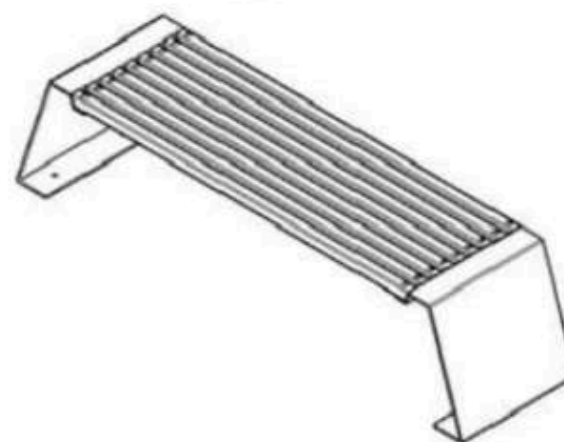

CODE: PWB-139

LEGS: SHEET METAL

RECYCLABILITY : %100 ECOLOGICAL

PAINT: STATIC POLYESTER OVEN

AREA OF USE : OUTDOOR

WOOD: THERMOWOOD YELLOW PINE

PROTECTION: MAINTENANCE-FREE