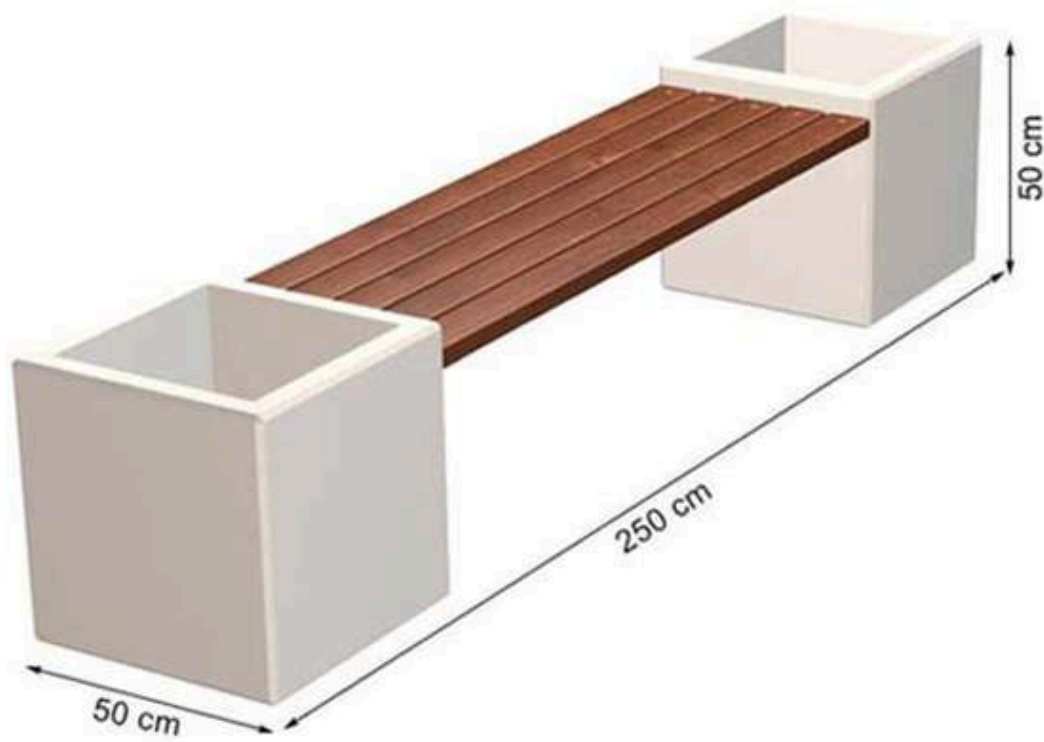

CODE: PWB-246

LEGS: PRECAST CONCRETE

RECYCLABILITY : %100 ECOLOGICAL

PAINT: NATURAL

AREA OF USE : OUTDOOR

WOOD: THERMOWOOD YELLOW PINE

PROTECTION: MAINTENANCE-FREE