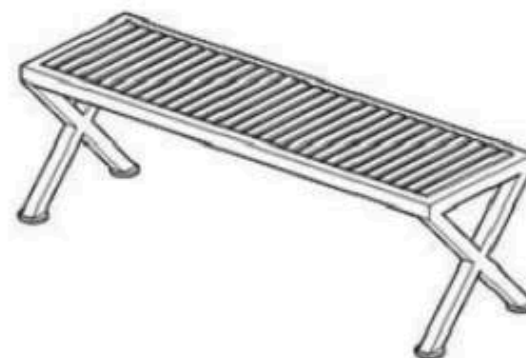

CODE: PWB-146

LEGS: IRON SQUARE PROFILE

RECYCLABILITY : %100 ECOLOGICAL

PAINT: STATIC POLYESTER OVEN

AREA OF USE : OUTDOOR

WOOD: THERMOWOOD YELLOW PINE

PROTECTION: MAINTENANCE-FREE