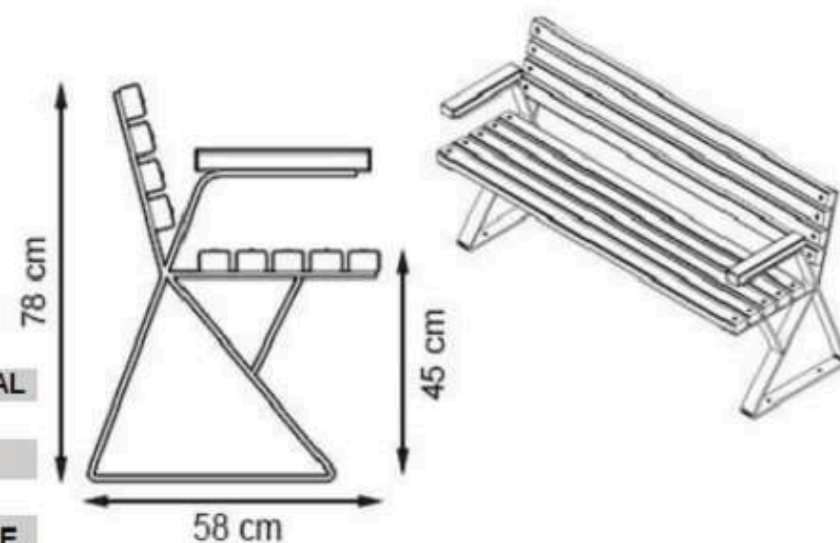

CODE: PWB-139

LEGS: SHEET METAL

RECYCLABILITY : %100 ECOLOGICAL

PAINT: STATIC POLYESTER OVEN

AREA OF USE : OUTDOOR

WOOD: THERMOWOOD YELLOW PINE

PROTECTION: MAINTENANCE-FREE

CODE: PWB-140