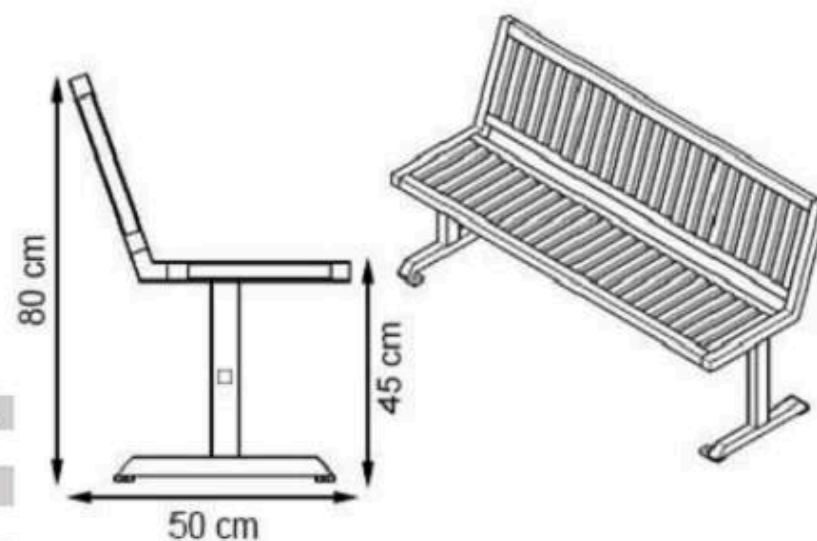

CODE: PWB-121

LEGS: IRON PROFILE

PAINT: STATIC POLYESTER OVEN

WOOD: THERMOWOOD YELLOW PINE

RECYCLABILITY : %100 ECOLOGICAL

AREA OF USE : OUTDOOR

PROTECTION: MAINTENANCE-FREE