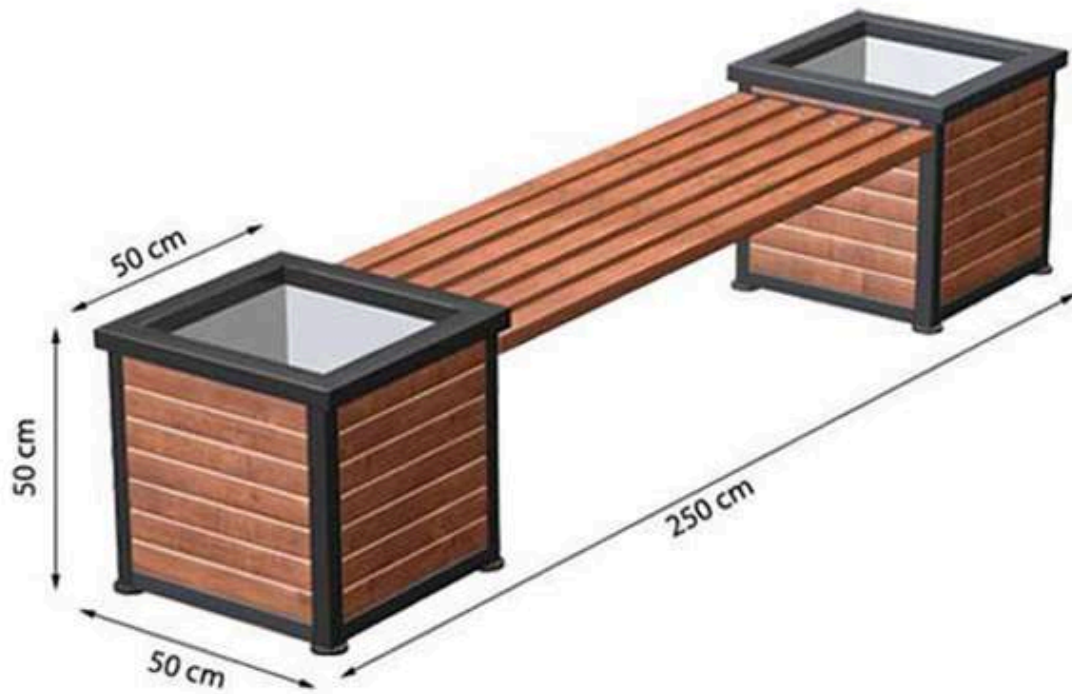

LEGS: IRON SQUARE PROFILE

RECYCLABILITY : %100 ECOLOGICAL

PAINT: STATIC POLYESTER OVEN

AREA OF USE : OUTDOOR

WOOD: THERMOWOOD YELLOW PINE

PROTECTION: MAINTENANCE-FREE

CODE: PWB-242

LEGS: IRON SQUARE PROFILE