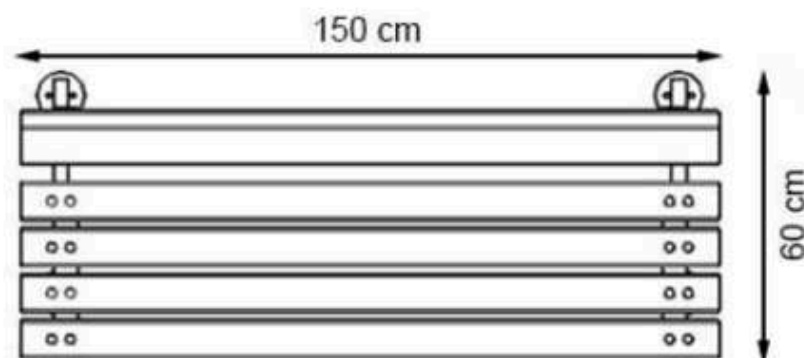

LEGS: ALUMINUM CASTING

RECYCLABILITY : %100 ECOLOGICAL

PAINT: STATIC POLYESTER OVEN

AREA OF USE : OUTDOOR

WOOD: THERMOWOOD YELLOW PINE

PROTECTION: MAINTENANCE-FREE

CODE: PWB-234

LEGS: ALUMINUM CASTING