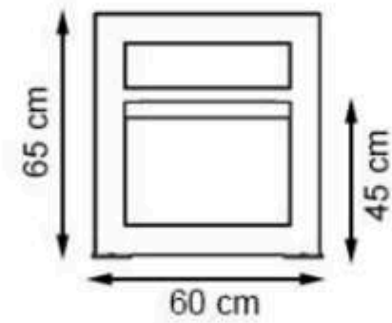

**LEGS: ALUMINUM CASTING**

**RECYCLABILITY : %100 ECOLOGICAL**

**PAINT: STATIC POLYESTER OVEN**

**AREA OF USE : OUTDOOR**

**WOOD: THERMOWOOD YELLOW PINE**

**PROTECTION: MAINTENANCE-FREE**

CODE: PWB-226

LEGS: IRON PROFILE