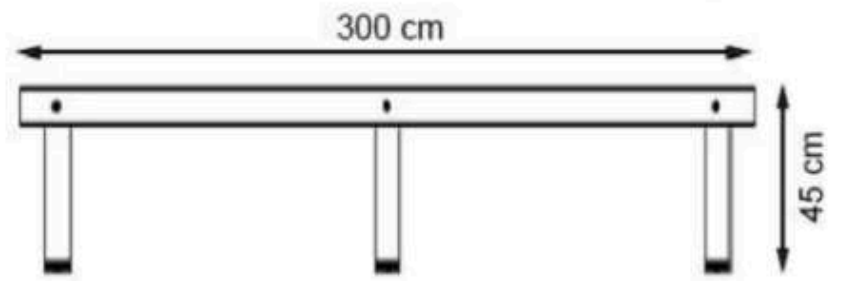

RECYCLABILITY : %100 ECOLOGICAL

PAINT: STATIC POLYESTER OVEN

AREA OF USE : OUTDOOR

WOOD: THERMOWOOD YELLOW PINE

PROTECTION: MAINTENANCE-FREE

CODE: PWB-182

LEGS: SHEET METAL

RECYCLABILITY : %100 ECOLOGICAL