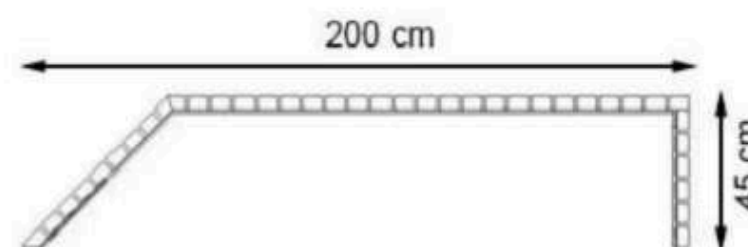

**LEGS: SHEET IRON**

**RECYCLABILITY : %100 ECOLOGICAL**

**PAINT: STATIC POLYESTER OVEN**

**AREA OF USE : OUTDOOR**

**WOOD: THERMOWOOD YELLOW PINE**

**PROTECTION: MAINTENANCE-FREE**

CODE: PWB-107

LEGS: SHEET IRON