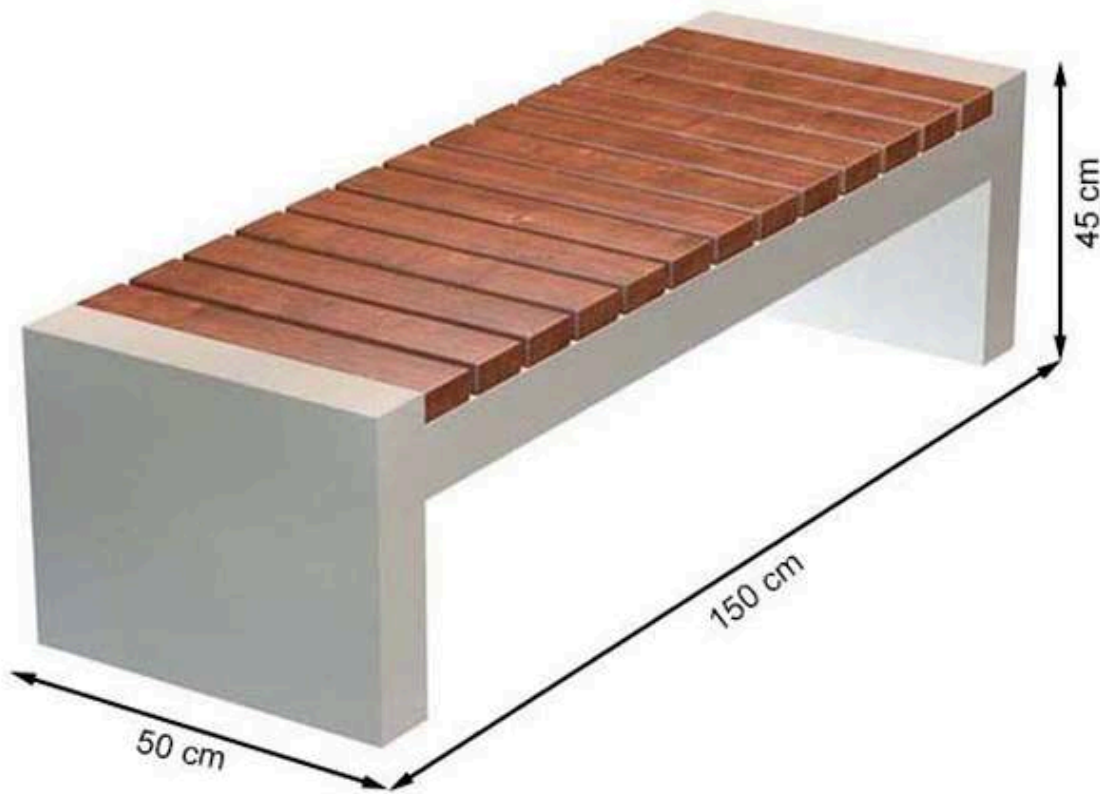

CODE: PWB-255

LEGS: PRECAST CONCRETE

PAINT: NATURAL

WOOD: THERMOWOOD YELLOW PINE

RECYCLABILITY : %100 ECOLOGICAL

AREA OF USE : OUTDOOR

PROTECTION: MAINTENANCE-FREE