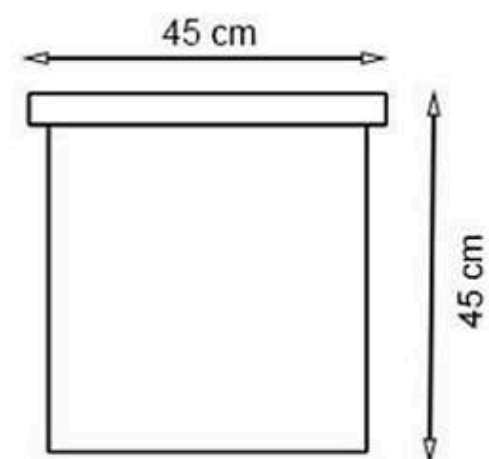

CODE: PWB-014

LEGS: IRON SQUARE PROFILE

RECYCLABILITY : %100 ECOLOGICAL

PAINT: STATIC POLYESTER OVEN

AREA OF USE : OUTDOOR

WOOD: THERMOWOOD YELLOW PINE

PROTECTION: MAINTENANCE-FREE

CODE: PWB-015