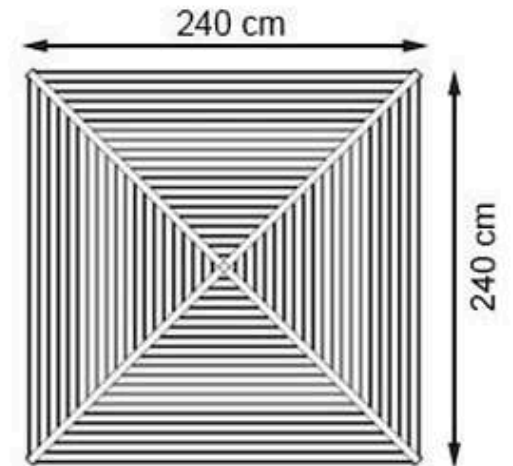

CODE: PWB-296

LEGS: IRON PIPE PROFILE

RECYCLABILITY : %100 ECOLOGICAL

PAINT: STATIC POLYESTER OVEN

AREA OF USE : OUTDOOR

WOOD: THERMOWOOD YELLOW PINE

PROTECTION: MAINTENANCE-FREE

CODE: PWB-297