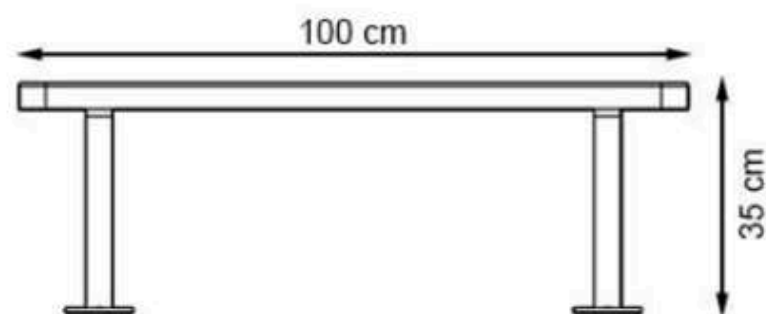

CODE: PWB-230

LEGS: IRON PROFILE

RECYCLABILITY : %100 ECOLOGICAL

PAINT: STATIC POLYESTER OVEN

AREA OF USE : OUTDOOR

WOOD: THERMOWOOD YELLOW PINE

PROTECTION: MAINTENANCE-FREE