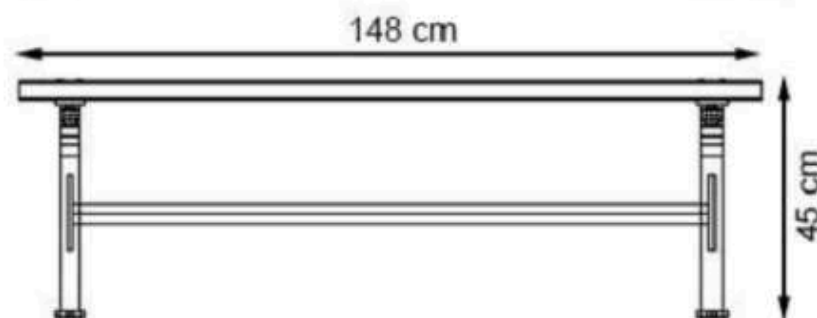

LEGS: IRON PIPE PROFILE

RECYCLABILITY : %100 ECOLOGICAL

PAINT: STATIC POLYESTER OVEN

AREA OF USE : OUTDOOR

WOOD: THERMOWOOD YELLOW PINE

PROTECTION: MAINTENANCE-FREE

CODE: PWB-131

LEGS: IRON PIPE PROFILE