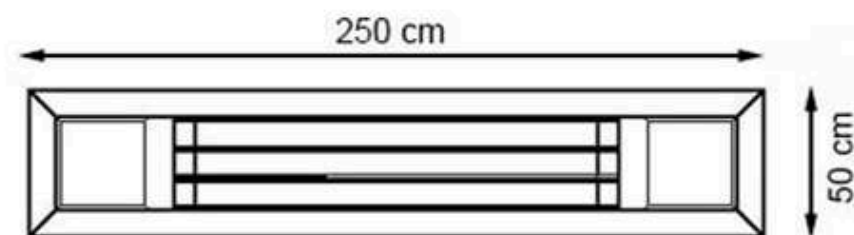

CODE: PWB-239

LEGS: SHEET IRON

RECYCLABILITY : %100 ECOLOGICAL

PAINT: STATIC POLYESTER OVEN

AREA OF USE : OUTDOOR

WOOD: THERMOWOOD YELLOW PINE

PROTECTION: MAINTENANCE-FREE