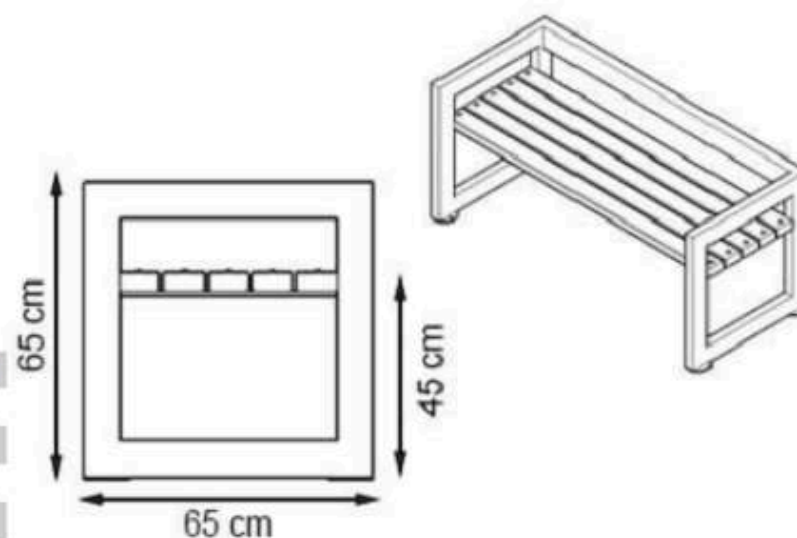

CODE: PWB-155

LEGS: IRON PROFILE

PAINT: STATIC POLYESTER OVEN

WOOD: THERMOWOOD YELLOW PINE

RECYCLABILITY : %100 ECOLOGICAL

AREA OF USE : OUTDOOR

PROTECTION: MAINTENANCE-FREE

CODE: PWB-156