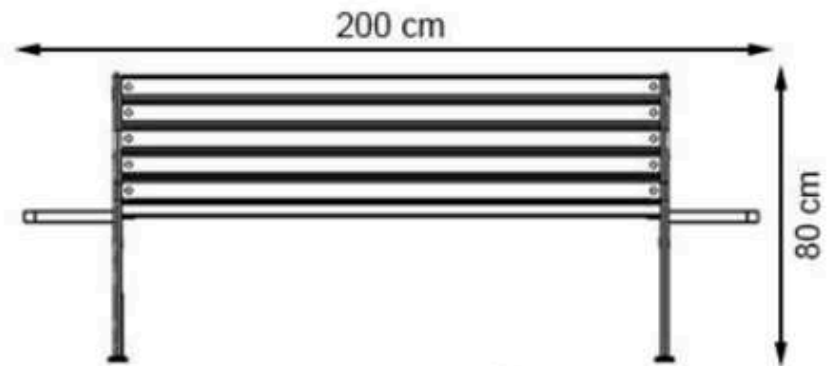

CODE: PWB-224

**LEGS: SHEET METAL**

**RECYCLABILITY : %100 ECOLOGICAL**

**PAINT: STATIC POLYESTER OVEN**

**AREA OF USE : OUTDOOR**

**WOOD: THERMOWOOD YELLOW PINE**

**PROTECTION: MAINTENANCE-FREE**

CODE: PWB-225