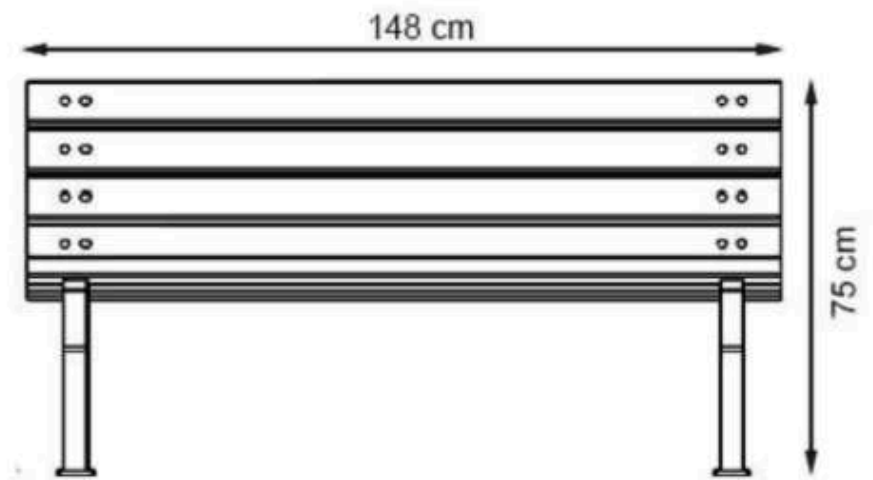

PAINT: STATIC POLYESTER OVEN

AREA OF USE : OUTDOOR

WOOD: THERMOWOOD YELLOW PINE

PROTECTION: MAINTENANCE-FREE

**CODE: PWB-133**

**LEGS: ALUMINUM CASTING**

**RECYCLABILITY : %100 ECOLOGICAL**

**PAINT: STATIC POLYESTER OVEN**