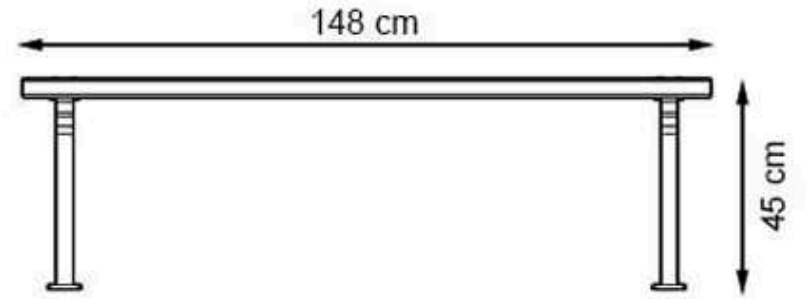

CODE: PWB-134

AYAKLAR ALÜMİNYUM DÖKÜM

BOYA STATİK POLYESTER FIRIN

AHŞAP THERMOWOOD SARI ÇAM

KULLANIM DIŞ MEKAN

DÖNÜŞÜM %100 EKOLOJİK

TESLİMAT MONTAJLI

KORUMA BAKIM GEREKMEZ

GARANTİ KOŞULSUZ 10 YIL