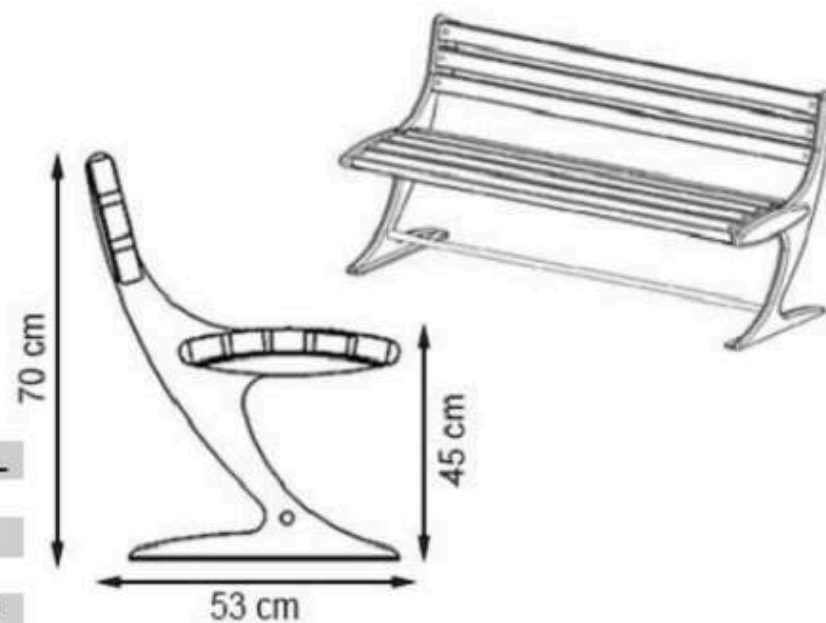

LEGS: SHEET METAL

RECYCLABILITY : %100 ECOLOGICAL

PAINT: STATIC POLYESTER OVEN

AREA OF USE : OUTDOOR

WOOD: THERMOWOOD YELLOW PINE

PROTECTION: MAINTENANCE-FREE

CODE: PWB-165

LEGS: ALUMINUM CASTING