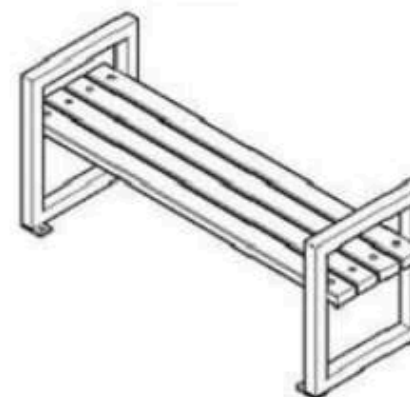

LEGS: IRON PIPE PROFILE

RECYCLABILITY : %100 ECOLOGICAL

PAINT: STATIC POLYESTER OVEN

AREA OF USE : OUTDOOR

WOOD: THERMOWOOD YELLOW PINE

PROTECTION: MAINTENANCE-FREE

CODE: PWB-123

LEGS: IRON PROFILE