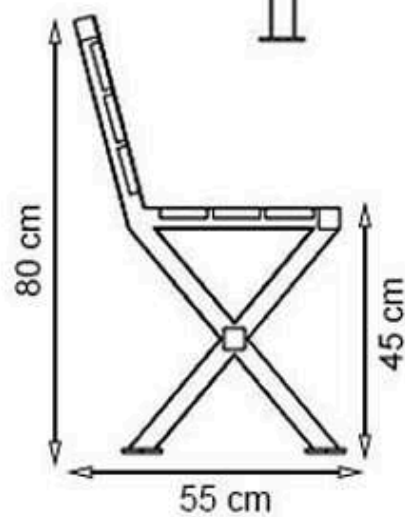

CODE: PWB-014

LEGS: IRON SQUARE PROFILE

RECYCLABILITY : %100 ECOLOGICAL

PAINT: STATIC POLYESTER OVEN

AREA OF USE : OUTDOOR

WOOD: THERMOWOOD YELLOW PINE

PROTECTION: MAINTENANCE-FREE