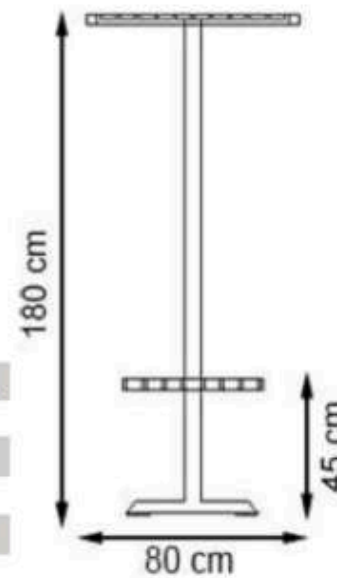

CODE: PWB-022

LEGS: IRON PIPE PROFILE

PAINT: STATIC POLYESTER OVEN

WOOD: THERMOWOOD YELLOW PINE

RECYCLABILITY : %100 ECOLOGICAL

AREA OF USE : OUTDOOR

PROTECTION: MAINTENANCE-FREE

CODE: PWB-023