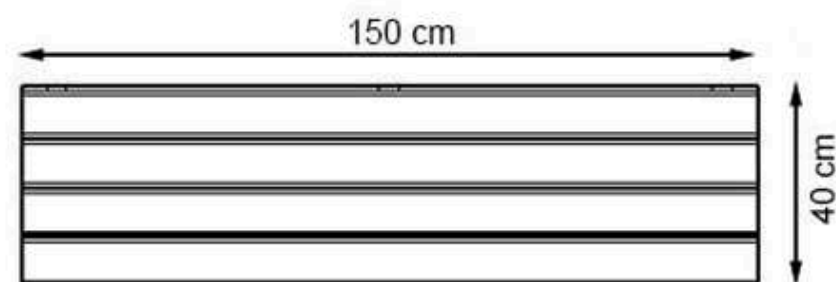

CODE: PWB-254

LEGS: PRECAST CONCRETE

RECYCLABILITY : %100 ECOLOGICAL

PAINT: NATURAL

AREA OF USE : OUTDOOR

WOOD: THERMOWOOD YELLOW PINE

PROTECTION: MAINTENANCE-FREE