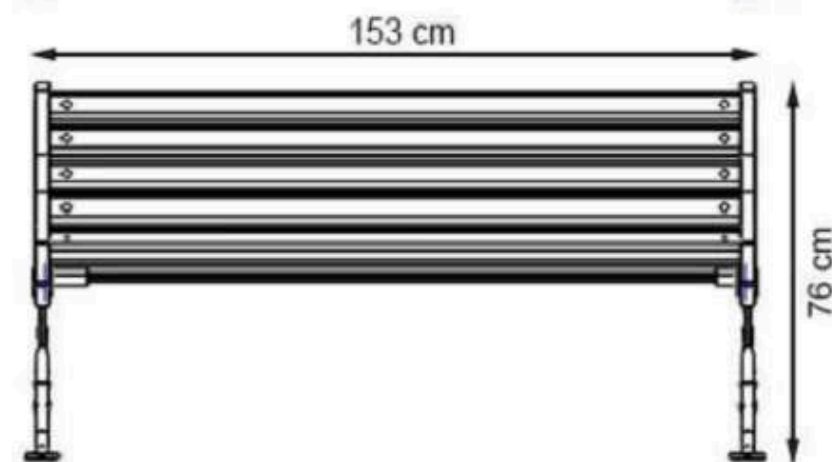

LEGS: IRON PROFILE

RECYCLABILITY : %100 ECOLOGICAL

PAINT: STATIC POLYESTER OVEN

AREA OF USE : OUTDOOR

WOOD: THERMOWOOD YELLOW PINE

PROTECTION: MAINTENANCE-FREE

**CODE: PWB-157**

**LEGS: ALUMINUM CASTING**