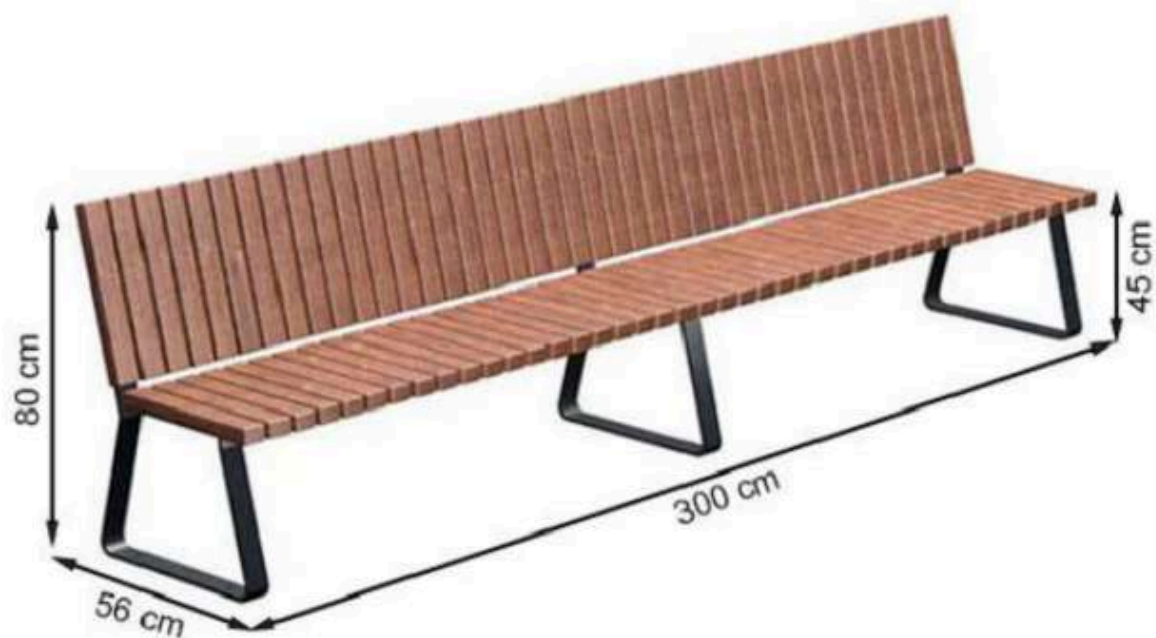

CODE: PWB-179

LEGS: SHEET METAL

RECYCLABILITY : %100 ECOLOGICAL

PAINT: STATIC POLYESTER OVEN

AREA OF USE : OUTDOOR

WOOD: THERMOWOOD YELLOW PINE

PROTECTION: MAINTENANCE-FREE

CODE: PWB-180