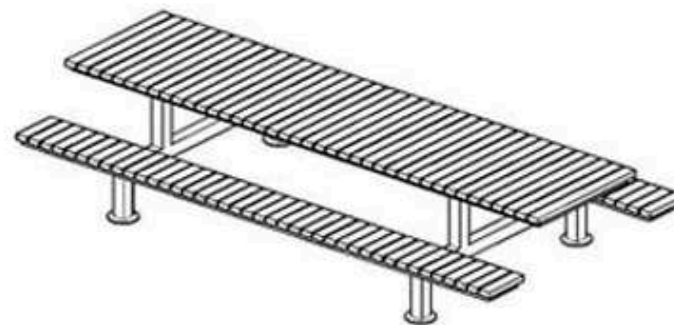

LEGS: IRON SQUARE PROFILE

RECYCLABILITY : %100 ECOLOGICAL

PAINT: STATIC POLYESTER OVEN

AREA OF USE : OUTDOOR

WOOD: THERMOWOOD YELLOW PINE

PROTECTION: MAINTENANCE-FREE