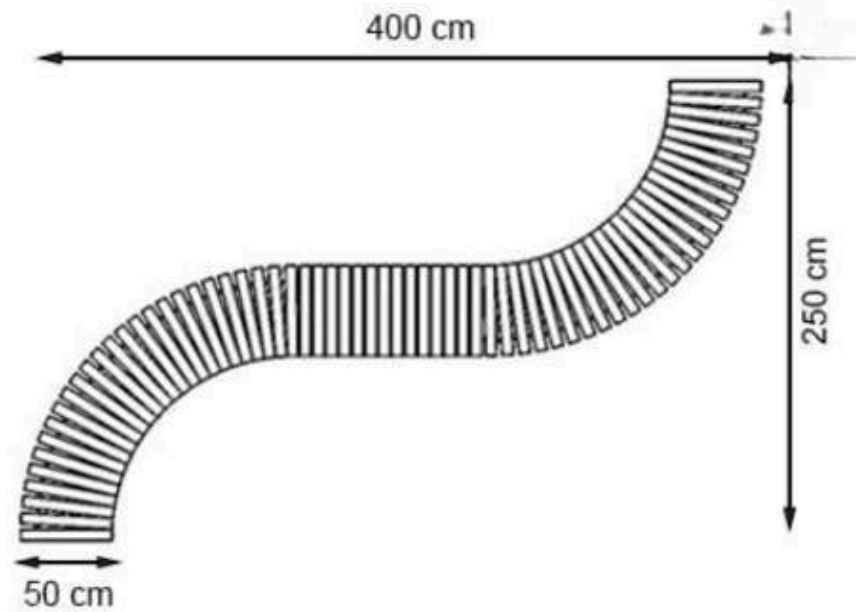

RECYCLABILITY : %100 ECOLOGICAL

PAINT: STATIC POLYESTER OVEN

AREA OF USE : OUTDOOR

WOOD: THERMOWOOD YELLOW PINE

PROTECTION: MAINTENANCE-FREE

CODE: PWB-211

LEGS: IRON PIPE PROFILE

RECYCLABILITY : %100 ECOLOGICAL