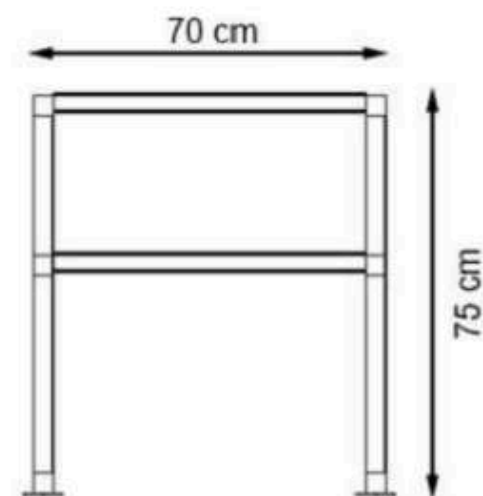

CODE: PWB-025

LEGS: IRON PROFILE

RECYCLABILITY : %100 ECOLOGICAL

PAINT: STATIC POLYESTER OVEN

AREA OF USE : OUTDOOR

WOOD: THERMOWOOD YELLOW PINE

PROTECTION: MAINTENANCE-FREE