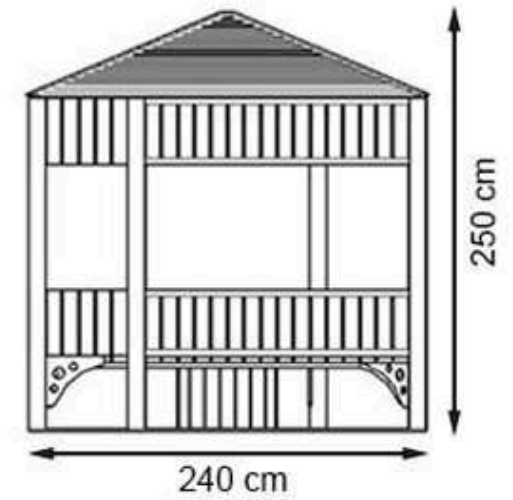

CODE: PWB-296

LEGS: IRON PIPE PROFILE

RECYCLABILITY : %100 ECOLOGICAL

PAINT: STATIC POLYESTER OVEN

AREA OF USE : OUTDOOR

WOOD: THERMOWOOD YELLOW PINE

PROTECTION: MAINTENANCE-FREE

CODE: PWB-297