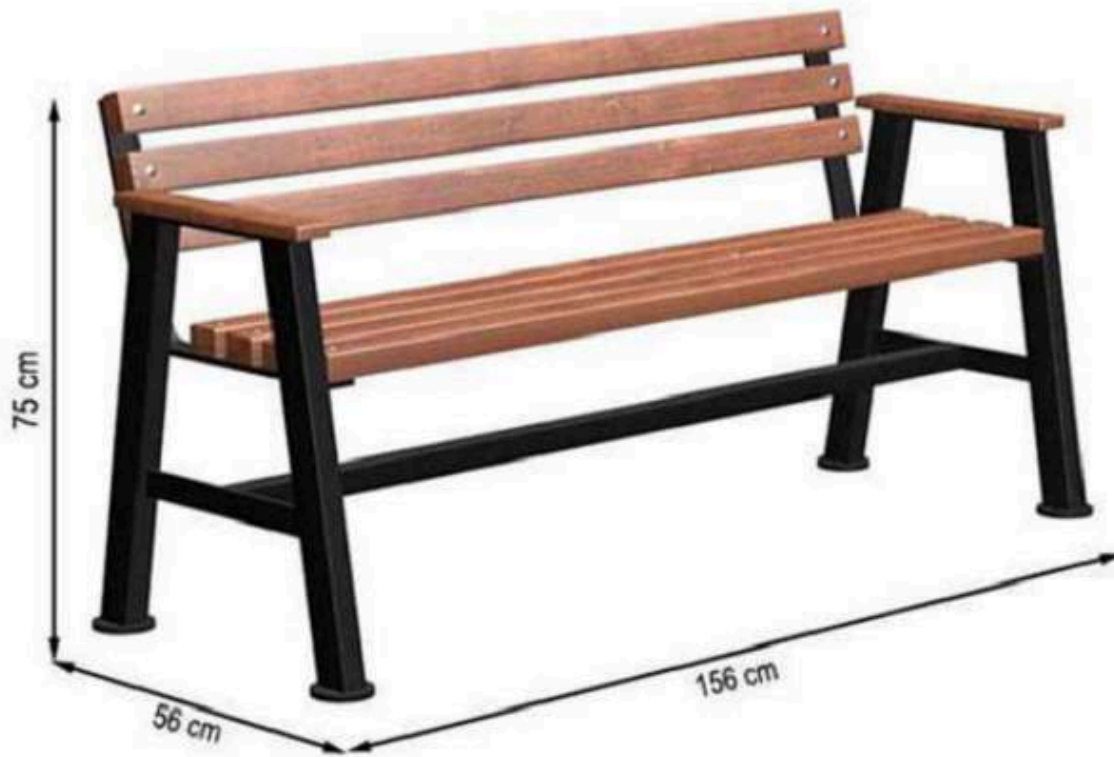

RECYCLABILITY : %100 ECOLOGICAL

PAINT: STATIC POLYESTER OVEN

AREA OF USE : OUTDOOR

WOOD: THERMOWOOD YELLOW PINE

PROTECTION: MAINTENANCE-FREE

CODE: PWB-116

LEGS: IRON PROFILE

RECYCLABILITY : %100 ECOLOGICAL