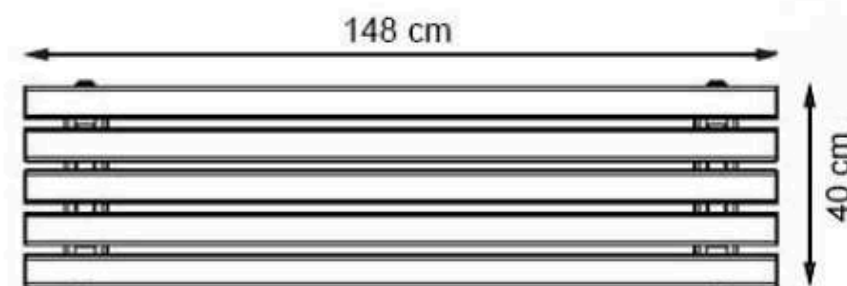

CODE: PWB-194

LEGS: THERMOWOOD WOOD

RECYCLABILITY : %100 ECOLOGICAL

PAINT: NATURAL

AREA OF USE : OUTDOOR

WOOD: THERMOWOOD YELLOW PINE

PROTECTION: MAINTENANCE-FREE