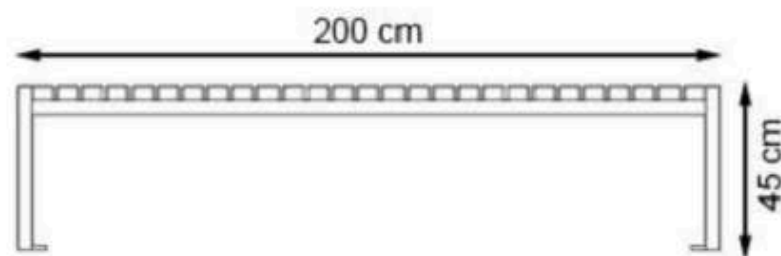

CODE: PWB-113

LEGS: IRON PIPE PROFILE

RECYCLABILITY : %100 ECOLOGICAL

PAINT: STATIC POLYESTER OVEN

AREA OF USE : OUTDOOR

WOOD: THERMOWOOD YELLOW PINE

PROTECTION: MAINTENANCE-FREE

CODE: PWB-114