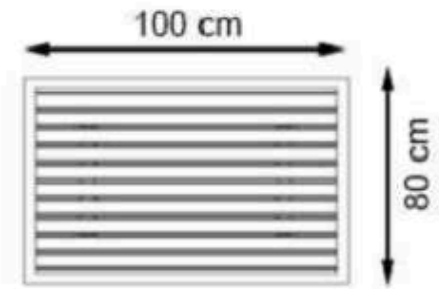

CODE: PWB-022

LEGS: IRON PIPE PROFILE

PAINT: STATIC POLYESTER OVEN

WOOD: THERMOWOOD YELLOW PINE

RECYCLABILITY : %100 ECOLOGICAL

AREA OF USE : OUTDOOR

PROTECTION: MAINTENANCE-FREE

CODE: PWB-023