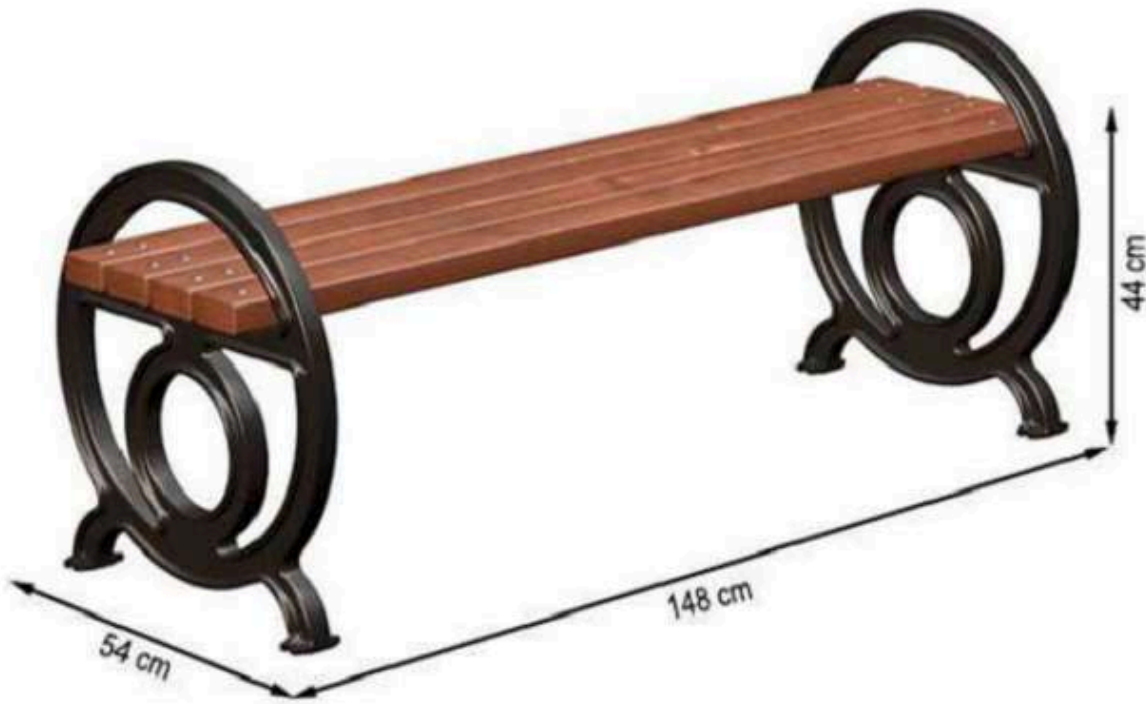

**RECYCLABILITY : %100 ECOLOGICAL**

**PAINT: STATIC POLYESTER OVEN**

**AREA OF USE : OUTDOOR**

**WOOD: THERMOWOOD YELLOW PINE**

**PROTECTION: MAINTENANCE-FREE**

CODE: PWB-158

LEGS: ALUMINUM CASTING

RECYCLABILITY : %100 ECOLOGICAL