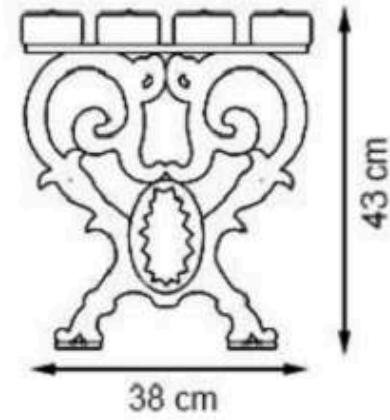

CODE: PWB-135

LEGS: ALUMINUM CASTING

RECYCLABILITY : %100 ECOLOGICAL

PAINT: STATIC POLYESTER OVEN

AREA OF USE : OUTDOOR

WOOD: THERMOWOOD YELLOW PINE

PROTECTION: MAINTENANCE-FREE