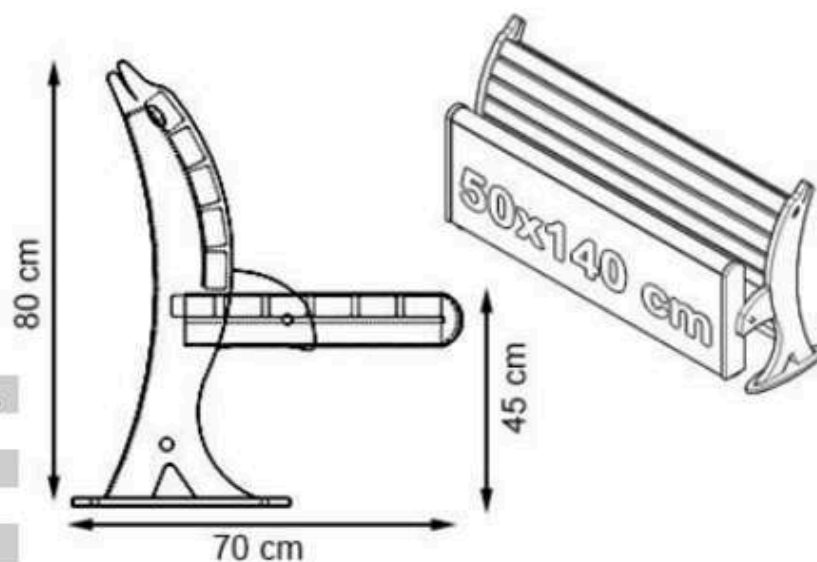

CODE: PWB-236

LEGS: ALUMINUM CASTING

RECYCLABILITY : %100 ECOLOGICAL

PAINT: STATIC POLYESTER OVEN

AREA OF USE : OUTDOOR

WOOD: THERMOWOOD YELLOW PINE

PROTECTION: MAINTENANCE-FREE