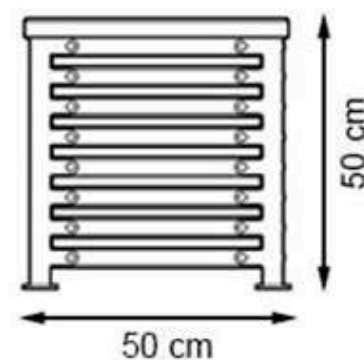

RECYCLABILITY : %100 ECOLOGICAL

PAINT: STATIC POLYESTER OVEN

AREA OF USE : OUTDOOR

WOOD: THERMOWOOD YELLOW PINE

PROTECTION: MAINTENANCE-FREE

CODE: PWB-243

LEGS: IRONWORK

RECYCLABILITY : %100 ECOLOGICAL