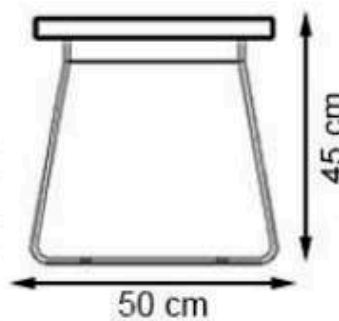

CODE: PWB-199

LEGS: SHEET METAL

RECYCLABILITY : %100 ECOLOGICAL

PAINT: STATIC POLYESTER OVEN

AREA OF USE : OUTDOOR

WOOD: THERMOWOOD YELLOW PINE

PROTECTION: MAINTENANCE-FREE