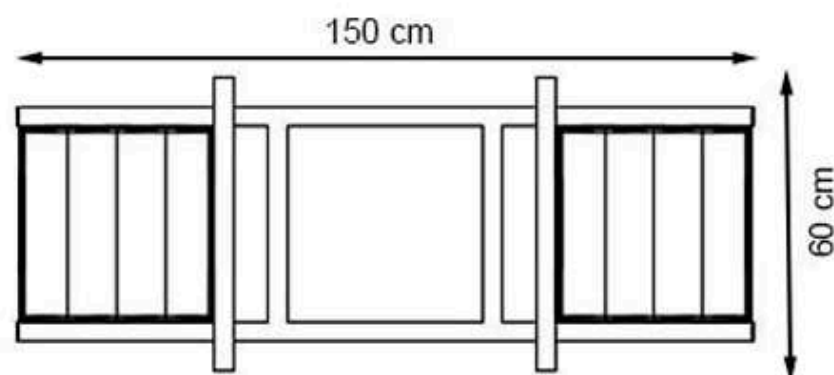

CODE: PWB-20

LEGS: IRON PROFILE

RECYCLABILITY : %100 ECOLOGICAL

PAINT: STATIC POLYESTER OVEN

AREA OF USE : OUTDOOR

WOOD: THERMOWOOD YELLOW PINE

PROTECTION: MAINTENANCE-FREE