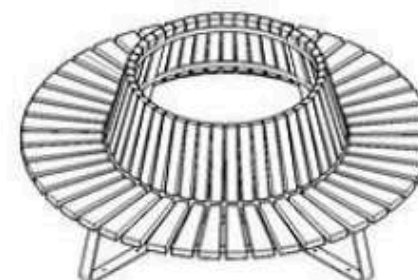

CODE: PWB-205

LEGS: SHEET METAL

RECYCLABILITY : %100 ECOLOGICAL

PAINT: STATIC POLYESTER OVEN

AREA OF USE : OUTDOOR

WOOD: THERMOWOOD YELLOW PINE

PROTECTION: MAINTENANCE-FREE