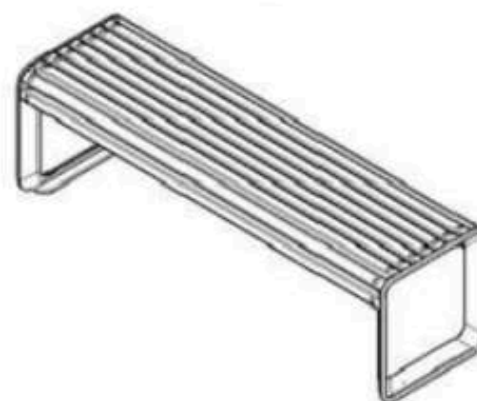

CODE: PWB-159

LEGS: ALUMINUM CASTING

RECYCLABILITY : %100 ECOLOGICAL

PAINT: STATIC POLYESTER OVEN

AREA OF USE : OUTDOOR

WOOD: THERMOWOOD YELLOW PINE

PROTECTION: MAINTENANCE-FREE