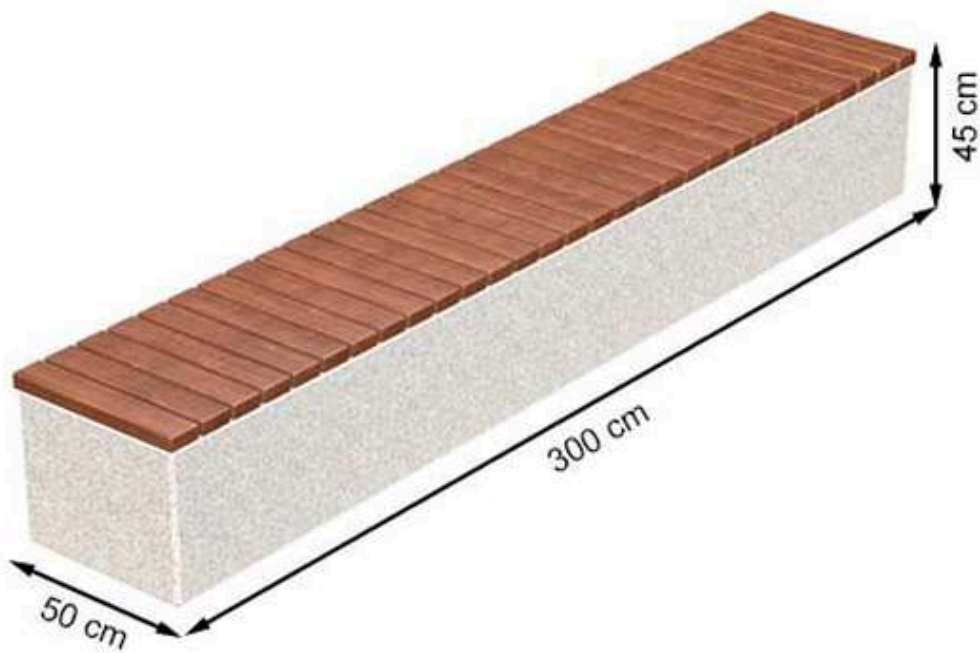

CODE: PWB-260

LEGS: PRECAST CONCRETE

PAINT: NATURAL

WOOD: THERMOWOOD YELLOW PINE

RECYCLABILITY : %100 ECOLOGICAL

AREA OF USE : OUTDOOR

PROTECTION: MAINTENANCE-FREE