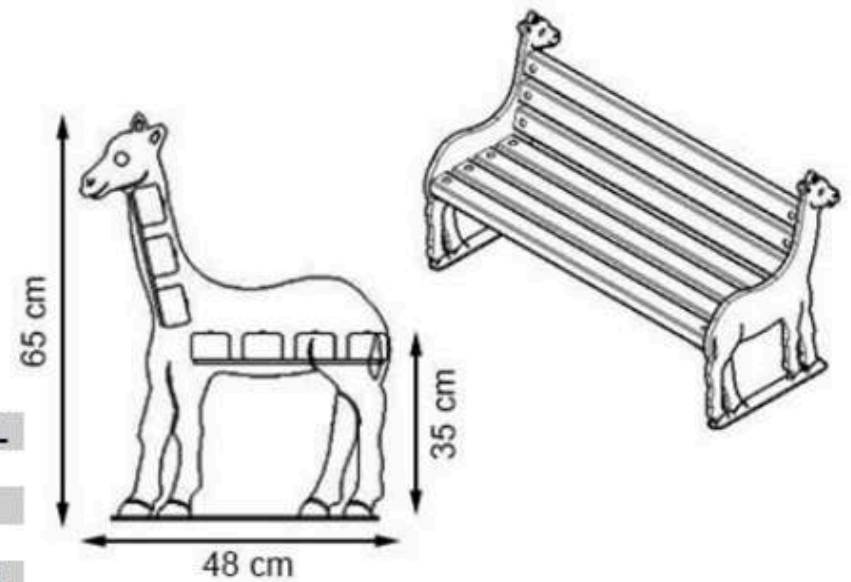

CODE: PWB-232

LEGS: ALUMINUM CASTING

RECYCLABILITY : %100 ECOLOGICAL

PAINT: STATIC POLYESTER OVEN

AREA OF USE : OUTDOOR

WOOD: THERMOWOOD YELLOW PINE

PROTECTION: MAINTENANCE-FREE