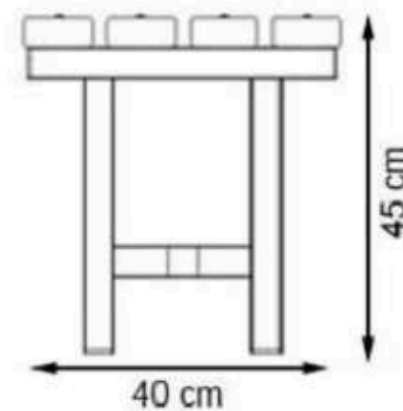

KOD: B-102

LEGS: IRON SQUARE PROFILE

RECYCLABILITY : %100 ECOLOGICAL

PAINT: STATIC POLYESTER OVEN

AREA OF USE : OUTDOOR

WOOD: THERMOWOOD YELLOW PINE

PROTECTION: MAINTENANCE-FREE