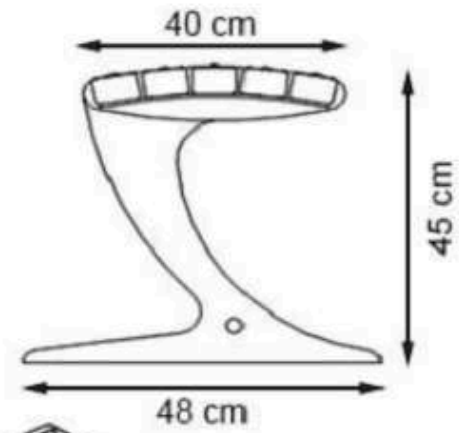

RECYCLABILITY : %100 ECOLOGICAL

PAINT: STATIC POLYESTER OVEN

AREA OF USE : OUTDOOR

WOOD: THERMOWOOD YELLOW PINE

PROTECTION: MAINTENANCE-FREE

CODE: PWB-166

LEGS: ALUMINUM CASTING

RECYCLABILITY : %100 ECOLOGICAL