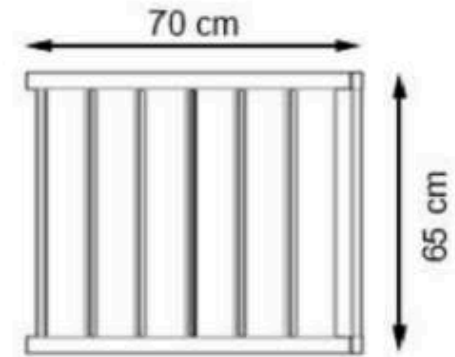

CODE: PWB-026

LEGS: IRON PROFILE AND SHEET IRON

RECYCLABILITY : %100 ECOLOGICAL

PAINT: STATIC POLYESTER OVEN

AREA OF USE : OUTDOOR

WOOD: THERMOWOOD YELLOW PINE

PROTECTION: MAINTENANCE-FREE