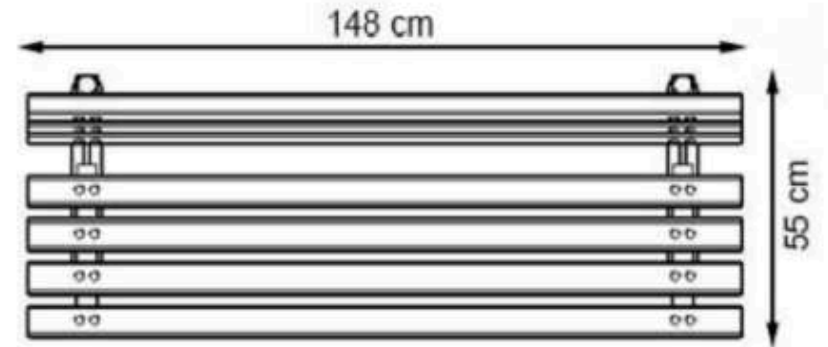

CODE: PWB-132

LEGS: IRON PIPE PROFILE

RECYCLABILITY : %100 ECOLOGICAL

PAINT: STATIC POLYESTER OVEN

AREA OF USE : OUTDOOR

WOOD: THERMOWOOD YELLOW PINE

PROTECTION: MAINTENANCE-FREE