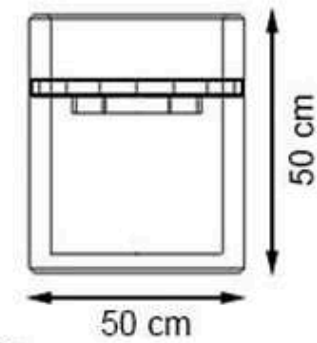

CODE: PWB-247

LEGS: PRECAST CONCRETE

RECYCLABILITY : %100 ECOLOGICAL

PAINT: NATURAL

AREA OF USE : OUTDOOR

WOOD: THERMOWOOD YELLOW PINE

PROTECTION: MAINTENANCE-FREE