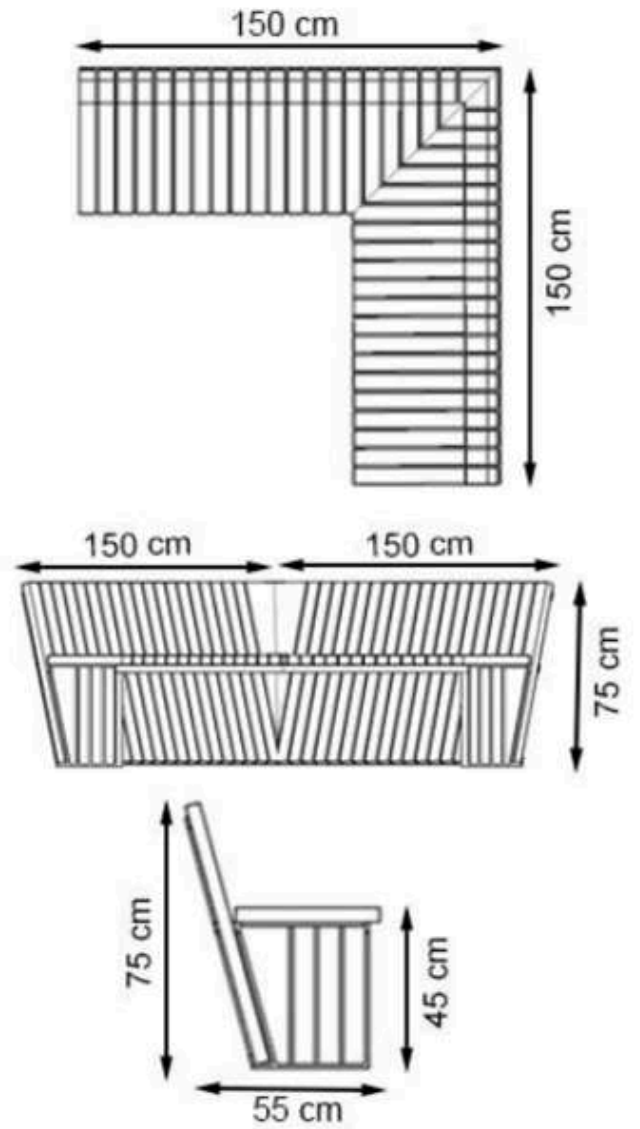

CODE: PWB-220

LEGS: SHEET METAL

RECYCLABILITY : %100 ECOLOGICAL

PAINT: STATIC POLYESTER OVEN

AREA OF USE : OUTDOOR

WOOD: THERMOWOOD YELLOW PINE

PROTECTION: MAINTENANCE-FREE