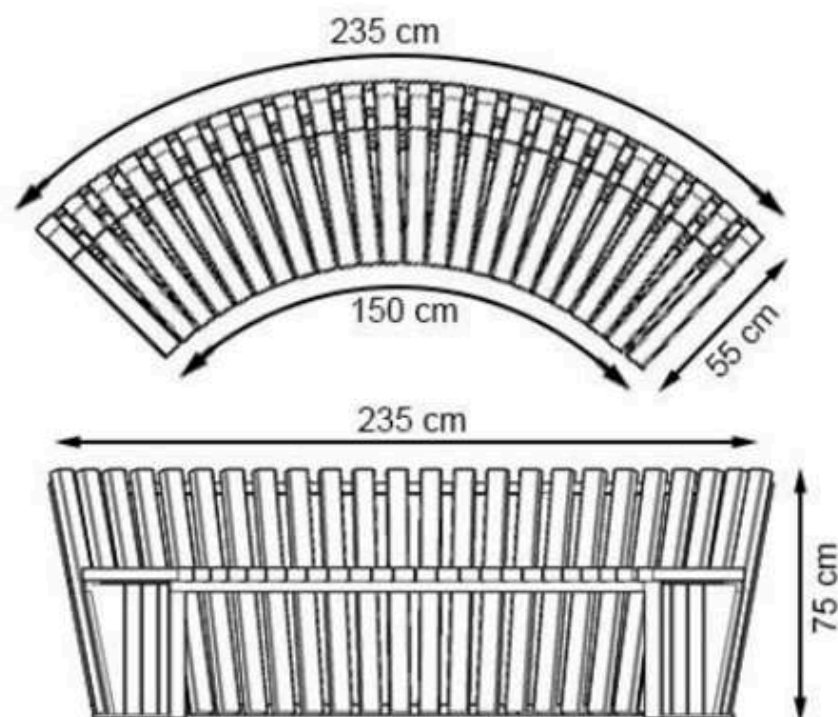

CODE: PWB-216

LEGS: SHEET METAL

RECYCLABILITY : %100 ECOLOGICAL

PAINT: STATIC POLYESTER OVEN

AREA OF USE : OUTDOOR

WOOD: THERMOWOOD YELLOW PINE

PROTECTION: MAINTENANCE-FREE

CODE: PWB-217