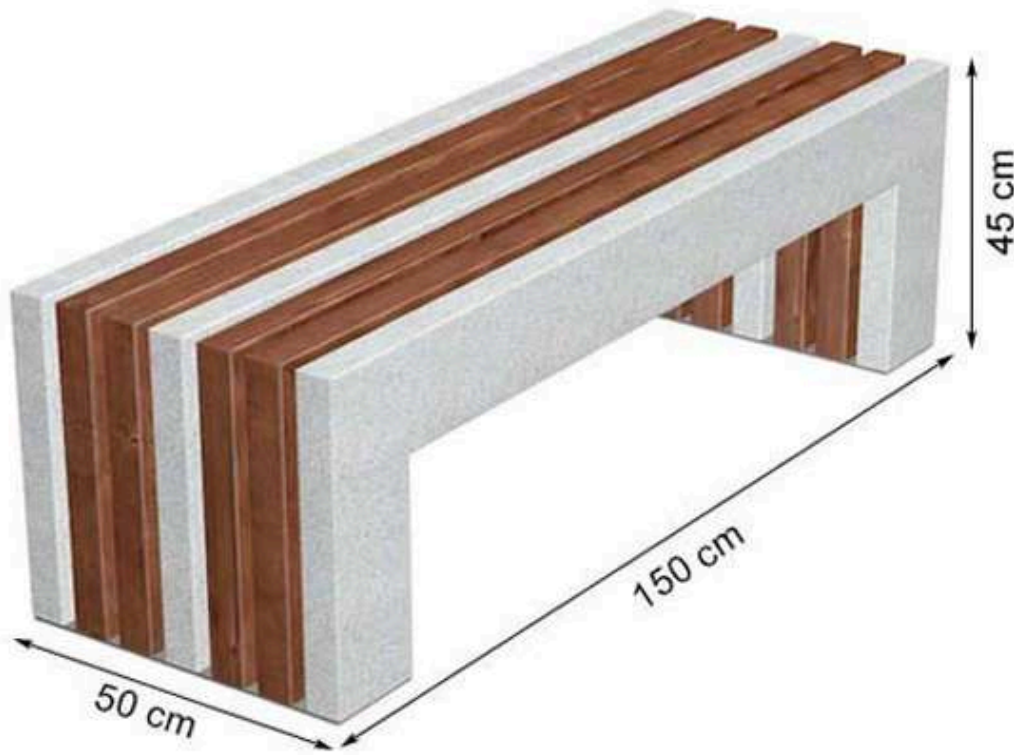

CODE: PWB-256

LEGS: PRECAST CONCRETE

RECYCLABILITY : %100 ECOLOGICAL

PAINT: NATURAL

AREA OF USE : OUTDOOR

WOOD: THERMOWOOD YELLOW PINE

PROTECTION: MAINTENANCE-FREE