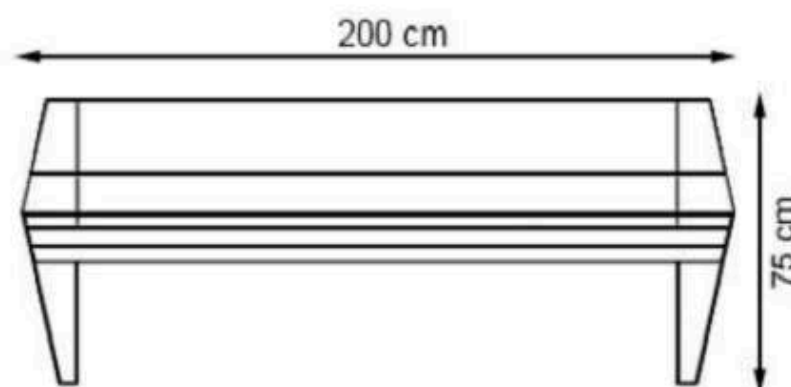

CODE: PWB-125

LEGS: IRON SHEET

RECYCLABILITY : %100 ECOLOGICAL

PAINT: STATIC POLYESTER OVEN

AREA OF USE : OUTDOOR

WOOD: THERMOWOOD YELLOW PINE

PROTECTION: MAINTENANCE-FREE