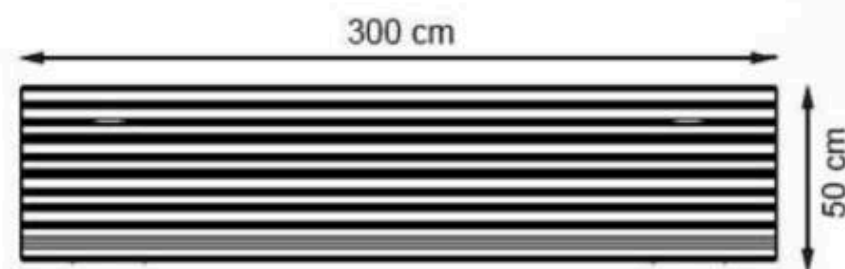

CODE: PWB-184

LEGS: SHEET METAL

RECYCLABILITY : %100 ECOLOGICAL

PAINT: STATIC POLYESTER OVEN

AREA OF USE : OUTDOOR

WOOD: THERMOWOOD YELLOW PINE

PROTECTION: MAINTENANCE-FREE