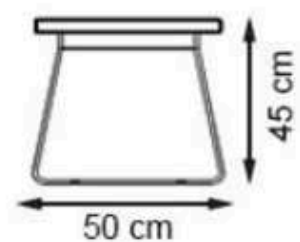

CODE: PWB-206

LEGS: SHEET METAL

RECYCLABILITY : %100 ECOLOGICAL

PAINT: STATIC POLYESTER OVEN

AREA OF USE : OUTDOOR

WOOD: THERMOWOOD YELLOW PINE

PROTECTION: MAINTENANCE-FREE