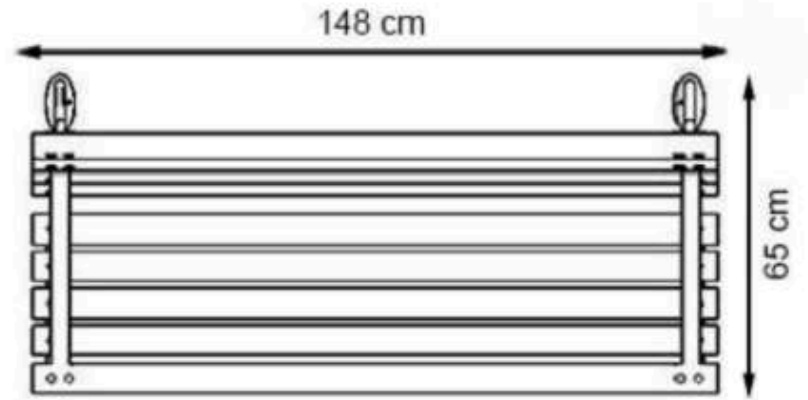

PAINT: STATIC POLYESTER OVEN

AREA OF USE : OUTDOOR

WOOD: THERMOWOOD YELLOW PINE

PROTECTION: MAINTENANCE-FREE

CODE: PWB-109

LEGS: ALUMINUM CASTING

RECYCLABILITY : %100 ECOLOGICAL

PAINT: STATIC POLYESTER OVEN