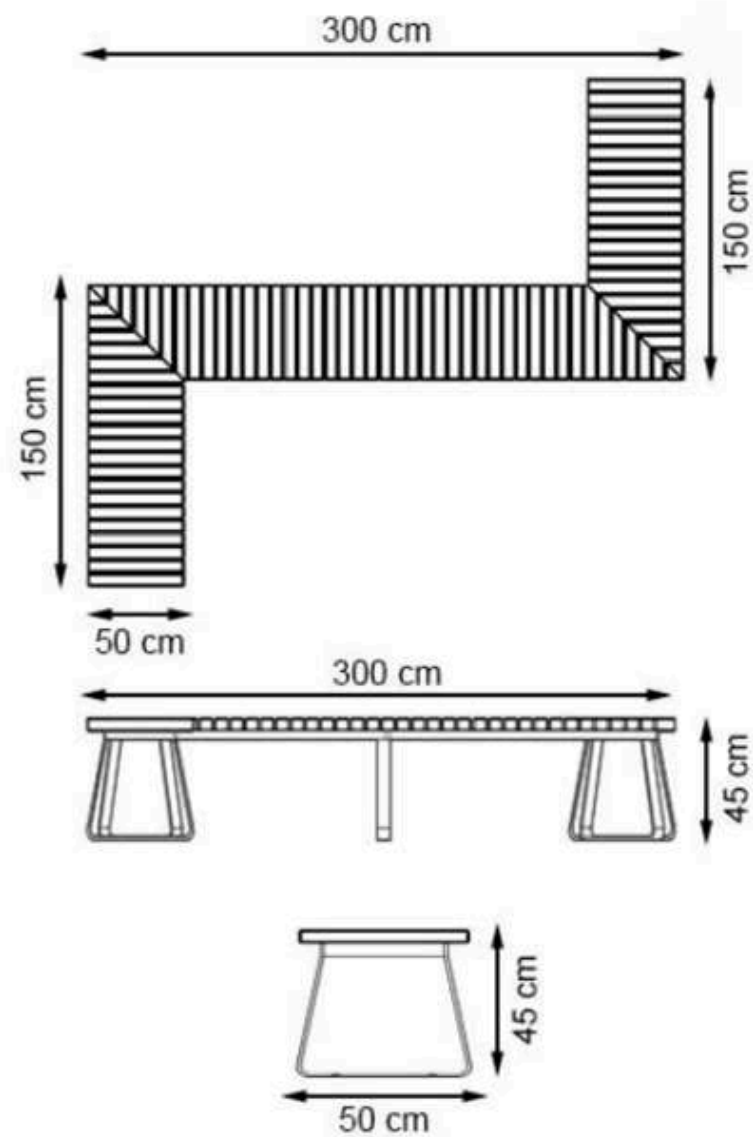

CODE: PWB-216