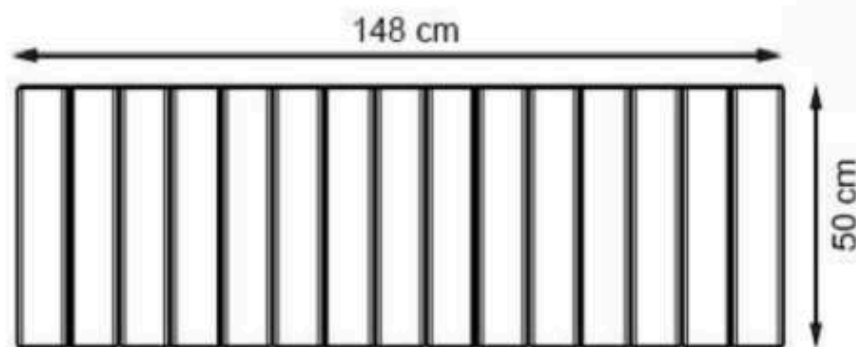

CODE: PWB-191

LEGS: THERMOWOOD WOOD

RECYCLABILITY : %100 ECOLOGICAL

PAINT: NATURAL

AREA OF USE : OUTDOOR

WOOD: THERMOWOOD YELLOW PINE

PROTECTION: MAINTENANCE-FREE