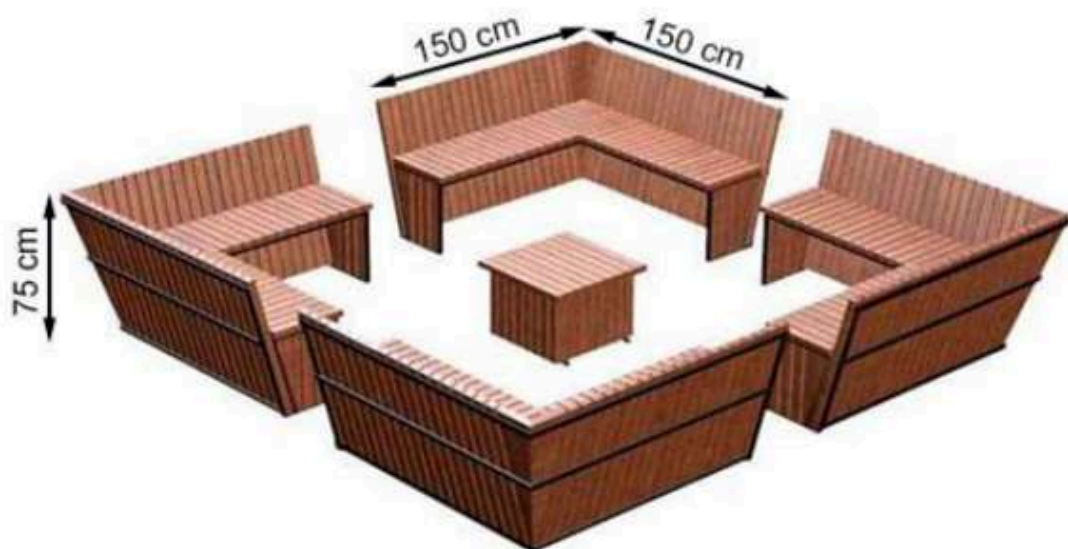

CODE: PWB-223

LEGS: SHEET METAL

RECYCLABILITY : %100 ECOLOGICAL

PAINT: STATIC POLYESTER OVEN

AREA OF USE : OUTDOOR

WOOD: THERMOWOOD YELLOW PINE

PROTECTION: MAINTENANCE-FREE