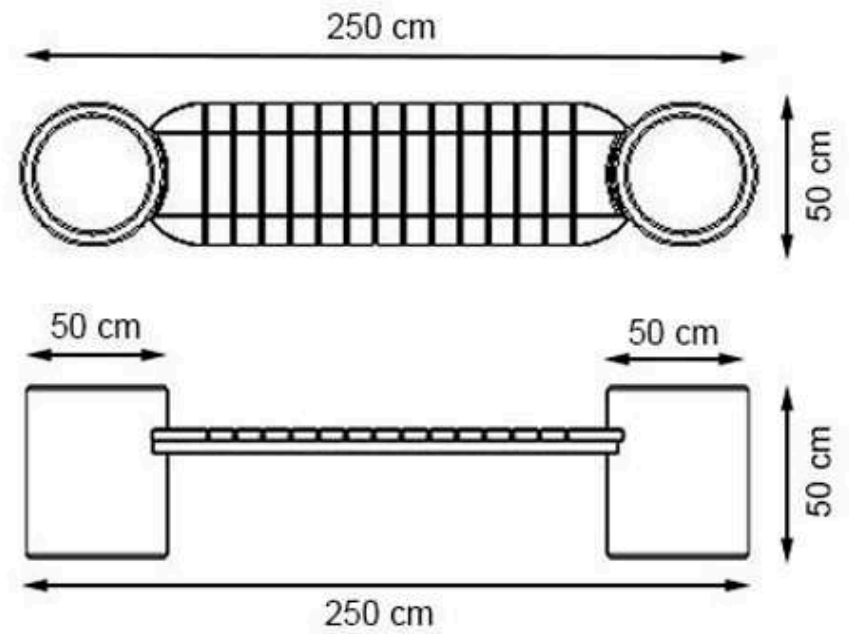

CODE: PWB-247

LEGS: PRECAST CONCRETE

RECYCLABILITY : %100 ECOLOGICAL

PAINT: NATURAL

AREA OF USE : OUTDOOR

WOOD: THERMOWOOD YELLOW PINE

PROTECTION: MAINTENANCE-FREE