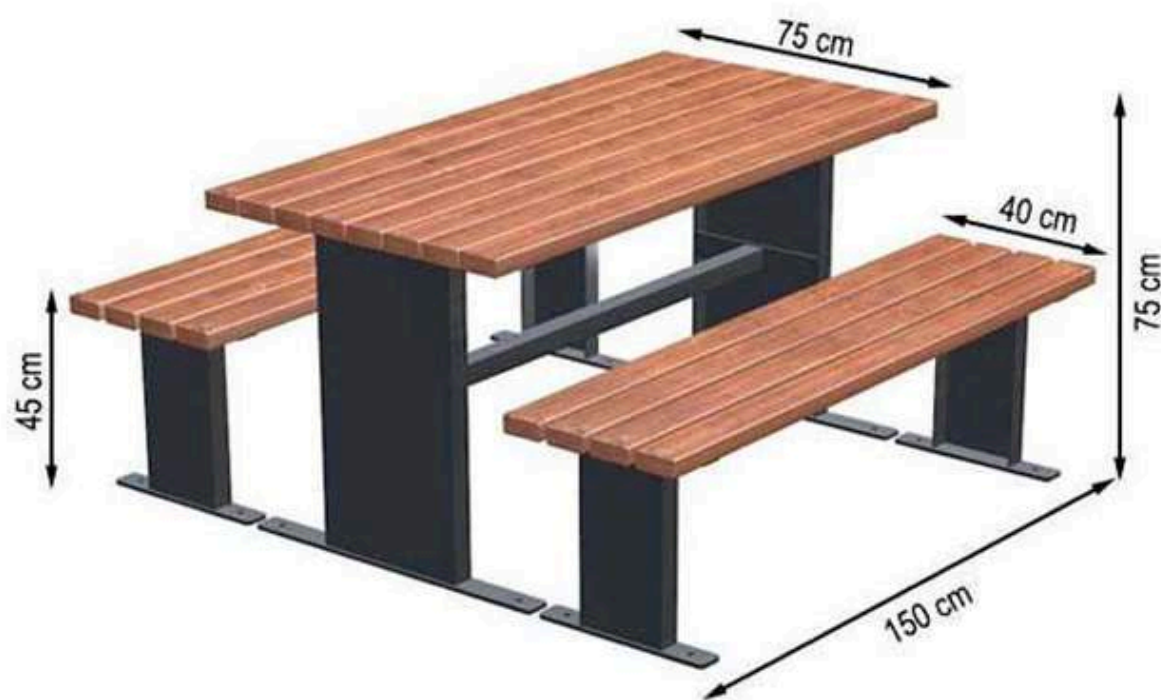

CODE: PWB-286

LEGS: SHEET IRON

RECYCLABILITY : %100 ECOLOGICAL

PAINT: STATIC POLYESTER OVEN

AREA OF USE : OUTDOOR

WOOD: THERMOWOOD YELLOW PINE

PROTECTION: MAINTENANCE-FREE