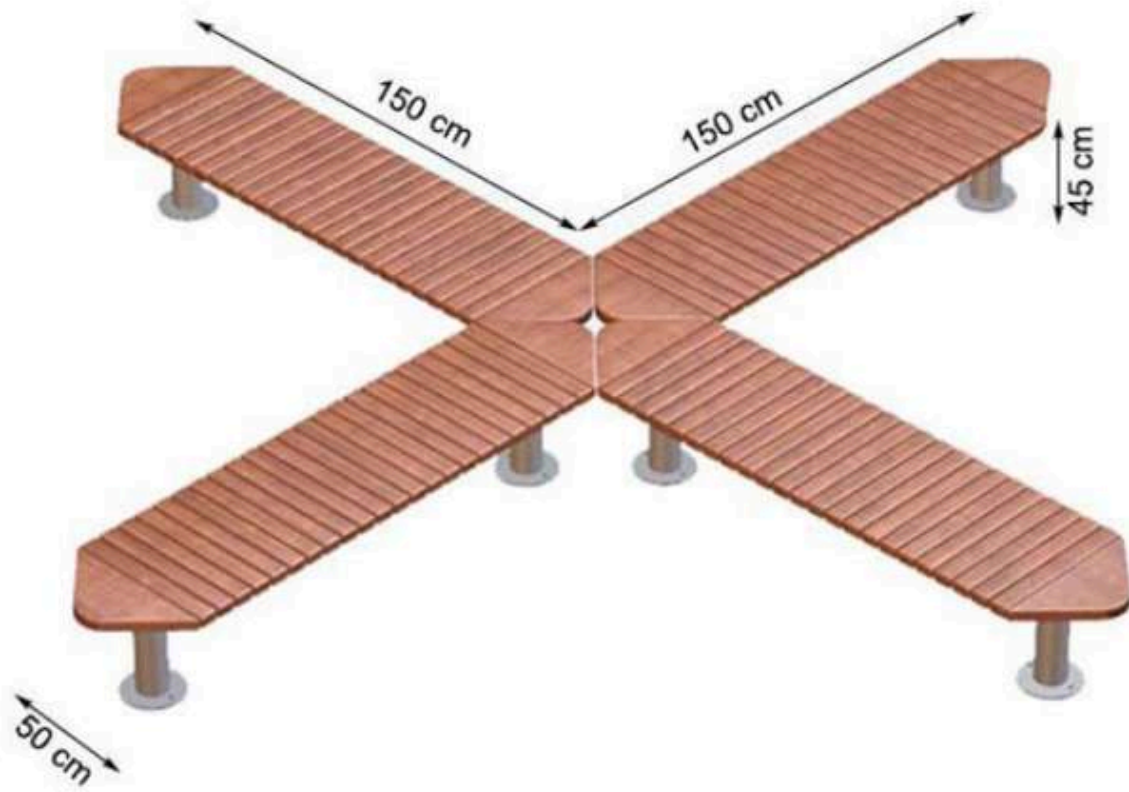

CODE: PWB-215

LEGS: IRON PIPE PROFILE

RECYCLABILITY : %100 ECOLOGICAL

PAINT: STATIC POLYESTER OVEN

AREA OF USE : OUTDOOR

WOOD: THERMOWOOD YELLOW PINE

PROTECTION: MAINTENANCE-FREE