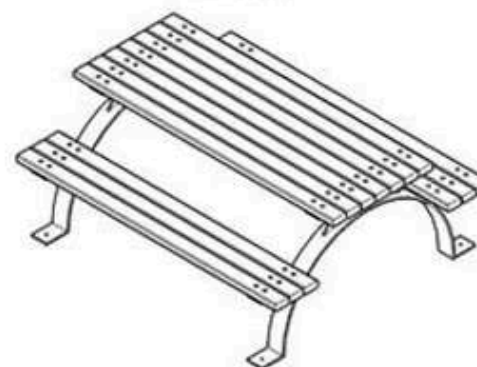

CODE: PWB-276

LEGS: SHEET IRON

RECYCLABILITY : %100 ECOLOGICAL

PAINT: STATIC POLYESTER OVEN

AREA OF USE : OUTDOOR

WOOD: THERMOWOOD YELLOW PINE

PROTECTION: MAINTENANCE-FREE