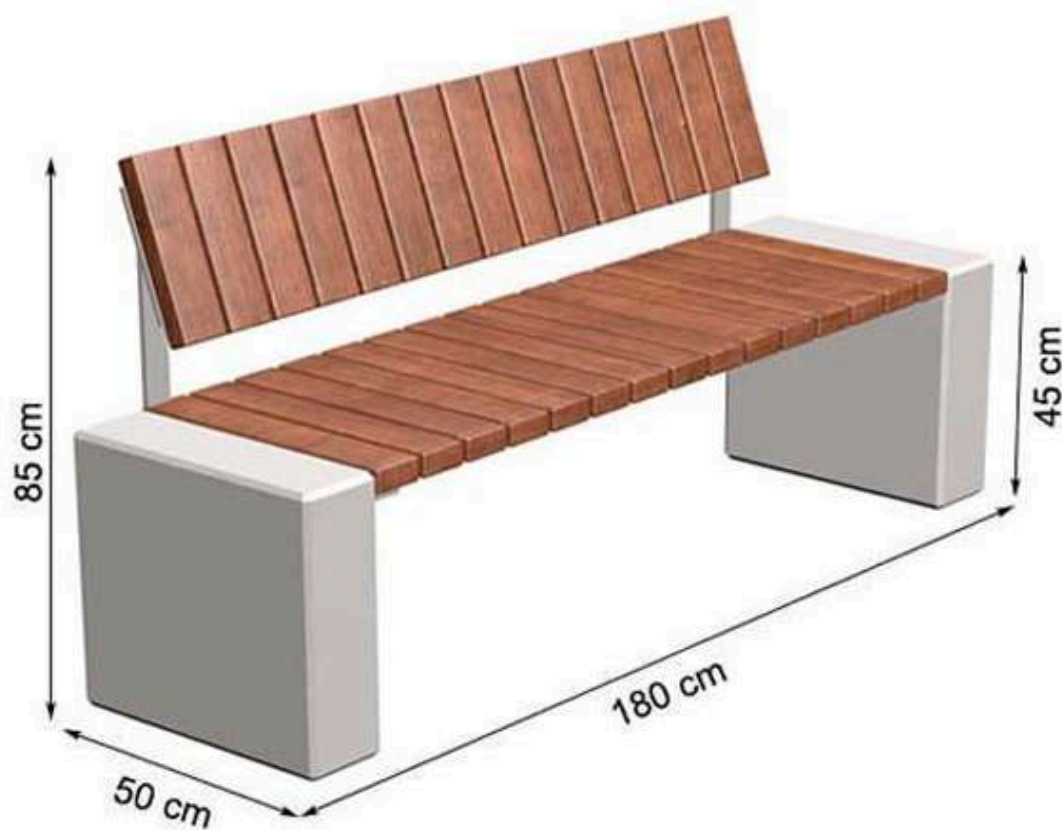

CODE: PWB-248

**LEGS: PRECAST CONCRETE**

**RECYCLABILITY : %100 ECOLOGICAL**

**PAINT: NATURAL**

**AREA OF USE : OUTDOOR**

**WOOD: THERMOWOOD YELLOW PINE**

**PROTECTION: MAINTENANCE-FREE**

CODE: PWB-249