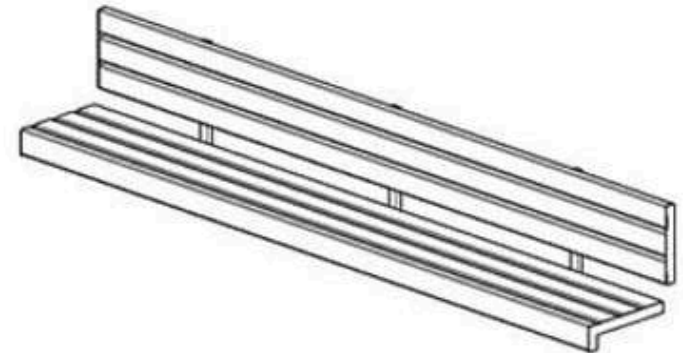

CODE: PWB-261

LEGS: SHEET IRON

PAINT: STATIC POLYESTER OVEN

WOOD: THERMOWOOD YELLOW PINE

RECYCLABILITY : %100 ECOLOGICAL

AREA OF USE : OUTDOOR

PROTECTION: MAINTENANCE-FREE