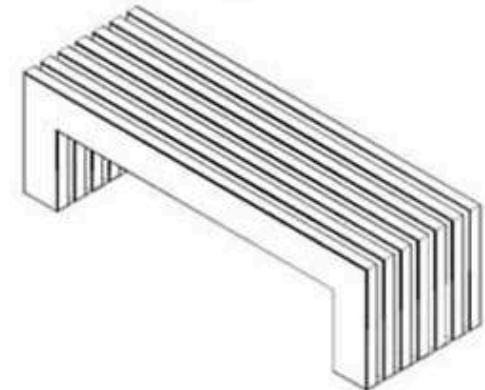

CODE: PWB-256

LEGS: PRECAST CONCRETE

RECYCLABILITY : %100 ECOLOGICAL

PAINT: NATURAL

AREA OF USE : OUTDOOR

WOOD: THERMOWOOD YELLOW PINE

PROTECTION: MAINTENANCE-FREE