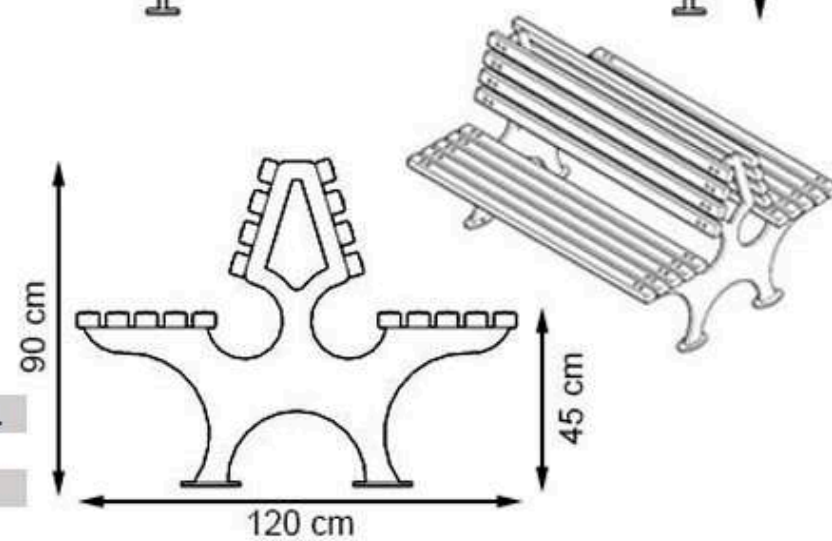

CODE: PWB-264

LEGS: SHEET IRON

RECYCLABILITY : %100 ECOLOGICAL

PAINT: STATIC POLYESTER OVEN

AREA OF USE : OUTDOOR

WOOD: THERMOWOOD YELLOW PINE

PROTECTION: MAINTENANCE-FREE

CODE: PWB-265