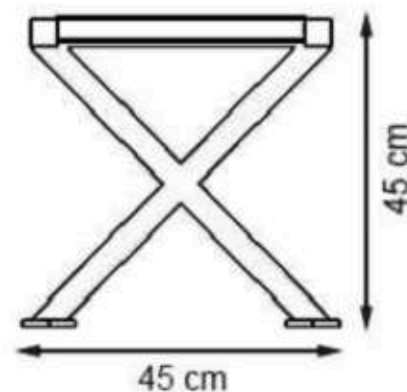

CODE: PWB-146

LEGS: IRON SQUARE PROFILE

RECYCLABILITY : %100 ECOLOGICAL

PAINT: STATIC POLYESTER OVEN

AREA OF USE : OUTDOOR

WOOD: THERMOWOOD YELLOW PINE

PROTECTION: MAINTENANCE-FREE