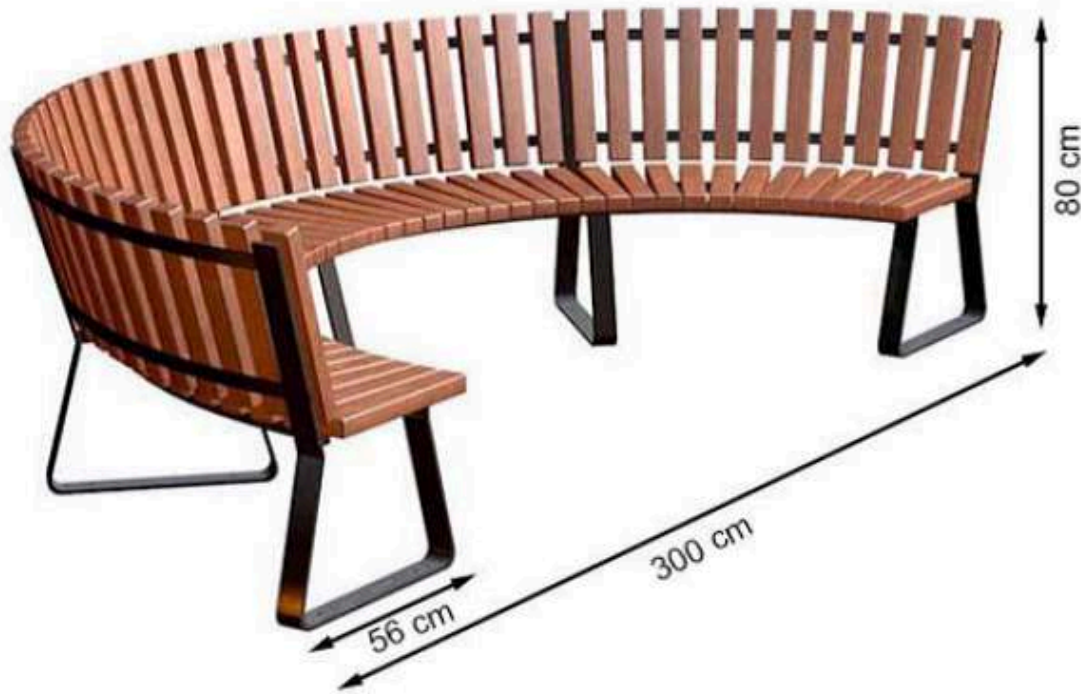

**CODE: PWB-200**

**LEGS: SHEET METAL**

**RECYCLABILITY : %100 ECOLOGICAL**

**PAINT: STATIC POLYESTER OVEN**

**AREA OF USE : OUTDOOR**

**WOOD: THERMOWOOD YELLOW PINE**

**PROTECTION: MAINTENANCE-FREE**

CODE: PWB-201