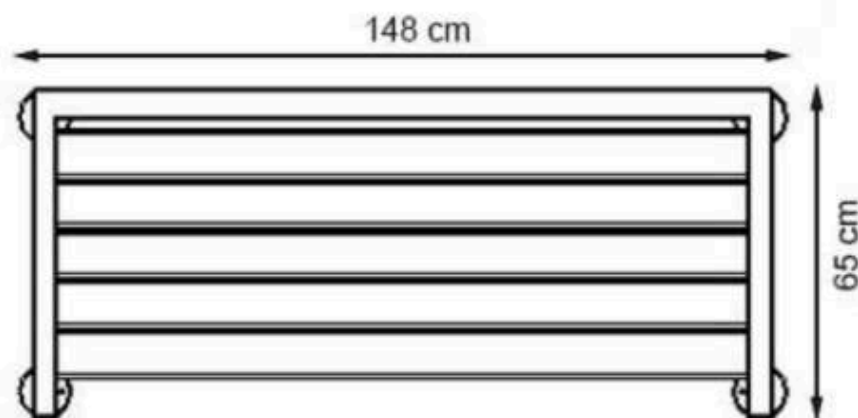

CODE: PWB-155

LEGS: IRON PROFILE

PAINT: STATIC POLYESTER OVEN

WOOD: THERMOWOOD YELLOW PINE

RECYCLABILITY : %100 ECOLOGICAL

AREA OF USE : OUTDOOR

PROTECTION: MAINTENANCE-FREE

CODE: PWB-156