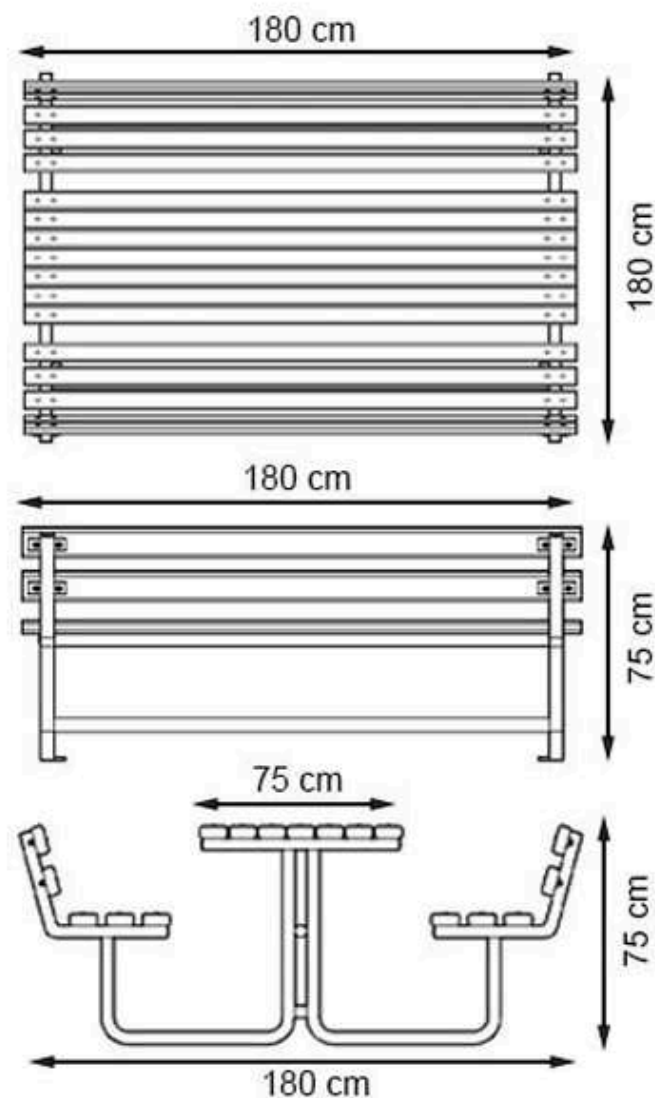

CODE: PWB-280

LEGS: IRON PIPE PROFILE

RECYCLABILITY : %100 ECOLOGICAL

PAINT: STATIC POLYESTER OVEN

AREA OF USE : OUTDOOR

WOOD: THERMOWOOD YELLOW PINE

PROTECTION: MAINTENANCE-FREE