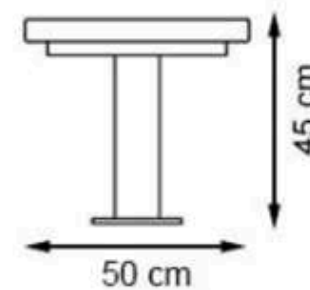

CODE: PWB-214

LEGS: IRON PIPE PROFILE

RECYCLABILITY : %100 ECOLOGICAL

PAINT: STATIC POLYESTER OVEN

AREA OF USE : OUTDOOR

WOOD: THERMOWOOD YELLOW PINE

PROTECTION: MAINTENANCE-FREE