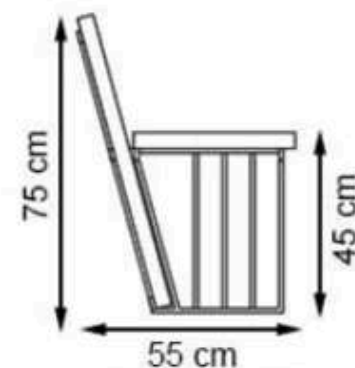

CODE:PWB-222

LEGS: SHEET METAL

RECYCLABILITY : %100 ECOLOGICAL

PAINT: STATIC POLYESTER OVEN

AREA OF USE : OUTDOOR

WOOD: THERMOWOOD YELLOW PINE

PROTECTION: MAINTENANCE-FREE