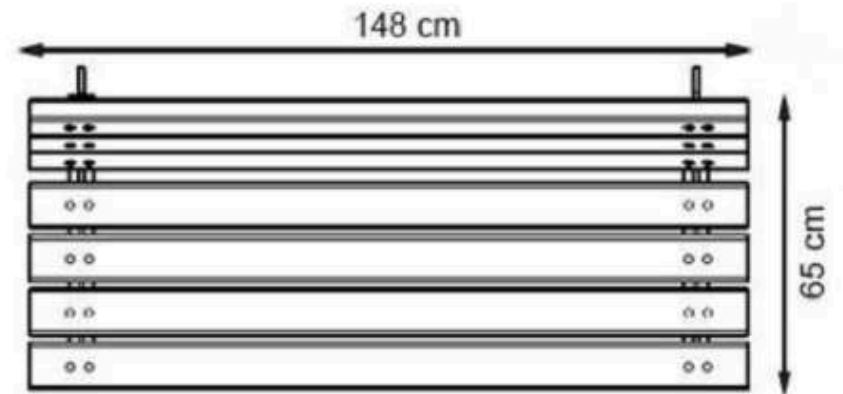

CODE: PWB-163

LEGS: SHEET METAL

RECYCLABILITY : %100 ECOLOGICAL

PAINT: STATIC POLYESTER OVEN

AREA OF USE : OUTDOOR

WOOD: THERMOWOOD YELLOW PINE

PROTECTION: MAINTENANCE-FREE

CODE: PWB-164