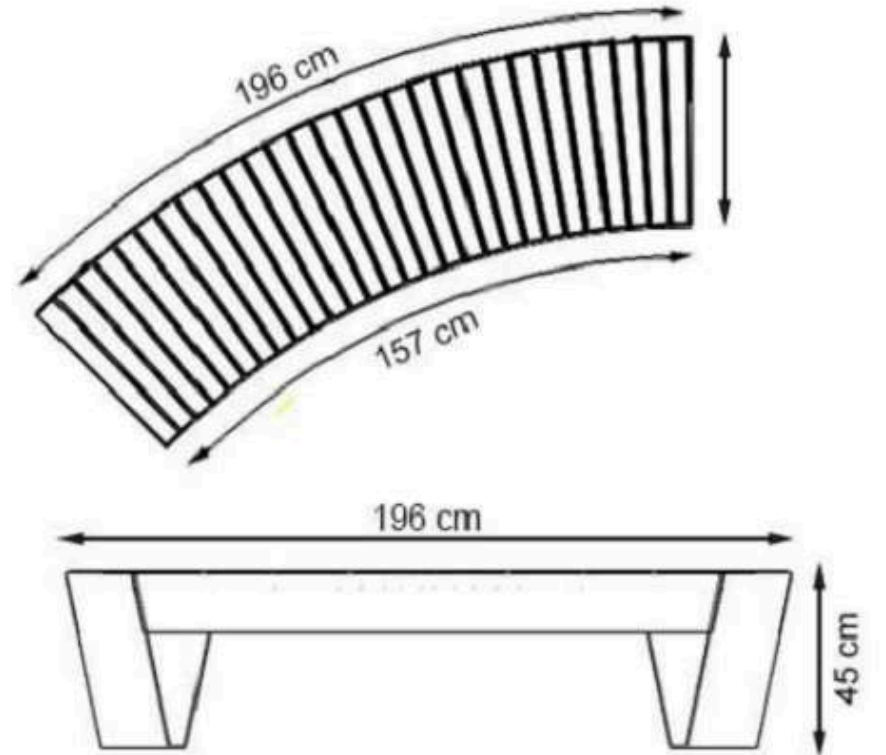

CODE: PWB-127

LEGS: IRON SHEET

PAINT: STATIC POLYESTER OVEN

WOOD: THERMOWOOD YELLOW PINE

RECYCLABILITY : %100 ECOLOGICAL

AREA OF USE : OUTDOOR

PROTECTION: MAINTENANCE-FREE