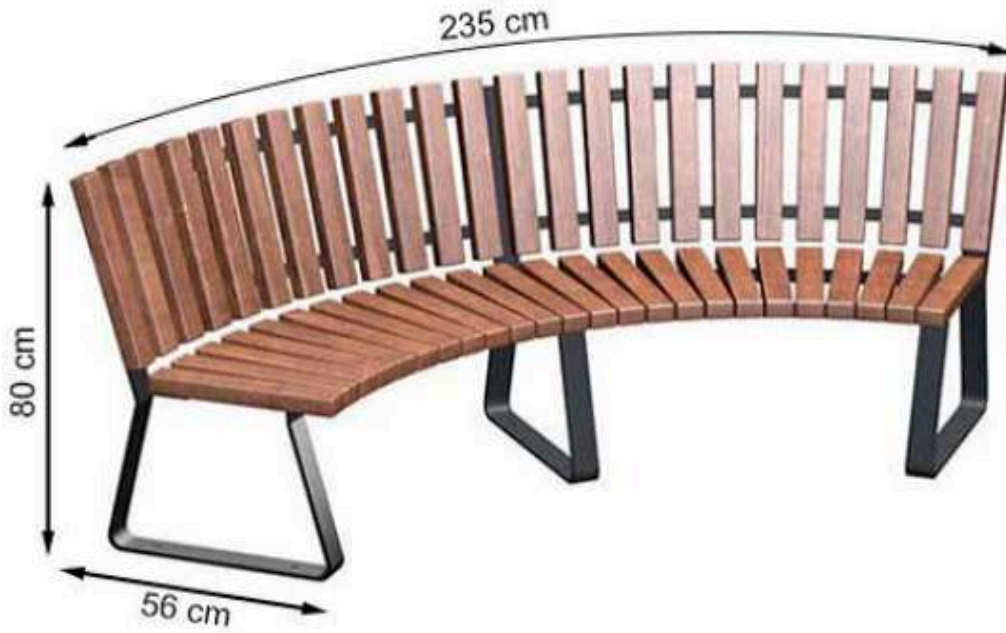

LEGS: THERMOWOOD WOOD

RECYCLABILITY : %100 ECOLOGICAL

PAINT: NATURAL

AREA OF USE : OUTDOOR

WOOD: THERMOWOOD YELLOW PINE

PROTECTION: MAINTENANCE-FREE

CODE: PWB-197

AYAKLAR	DEMİR SİLME LAMA
BOYA	STATİK POLYESTER FIRIN
AHŞAP	THERMOWOOD SARI ÇAM
KULLANIM	DIŞ MEKAN