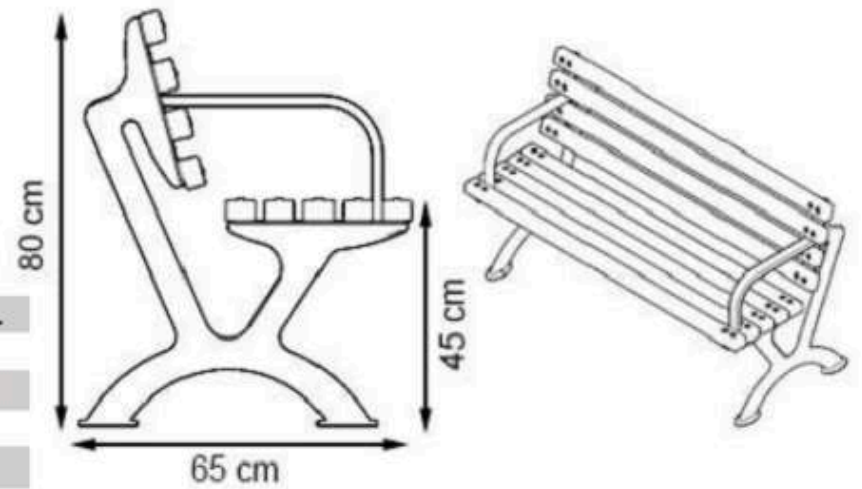

PAINT: STATIC POLYESTER OVEN

AREA OF USE : OUTDOOR

WOOD: THERMOWOOD YELLOW PINE

PROTECTION: MAINTENANCE-FREE

CODE: PWB-109

LEGS: ALUMINUM CASTING

RECYCLABILITY : %100 ECOLOGICAL

PAINT: STATIC POLYESTER OVEN