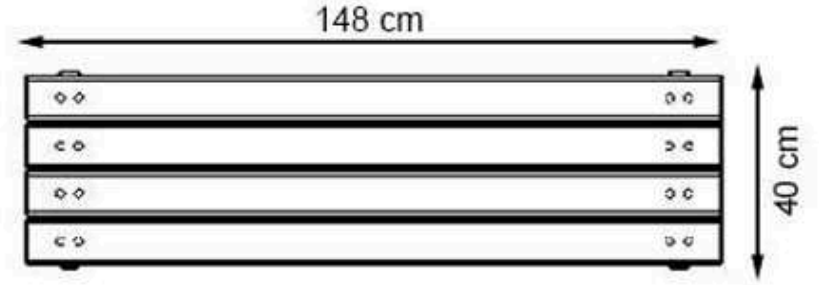

CODE: PWB-134

AYAKLAR ALÜMİNYUM DÖKÜM

BOYA STATİK POLYESTER FIRIN

AHŞAP THERMOWOOD SARI ÇAM

KULLANIM DIŞ MEKAN

DÖNÜŞÜM %100 EKOLOJİK

TESLİMAT MONTAJLI

KORUMA BAKIM GEREKMEZ

GARANTİ KOŞULSUZ 10 YIL