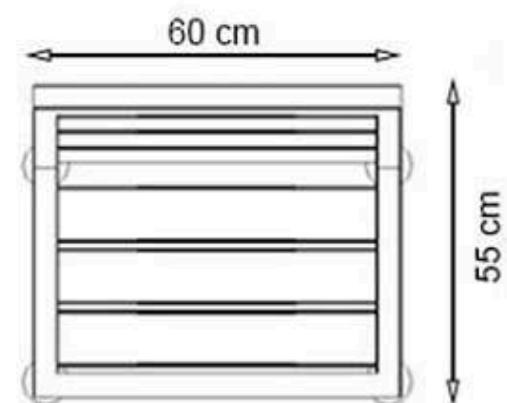

CODE: PWB-014

LEGS: IRON SQUARE PROFILE

RECYCLABILITY : %100 ECOLOGICAL

PAINT: STATIC POLYESTER OVEN

AREA OF USE : OUTDOOR

WOOD: THERMOWOOD YELLOW PINE

PROTECTION: MAINTENANCE-FREE