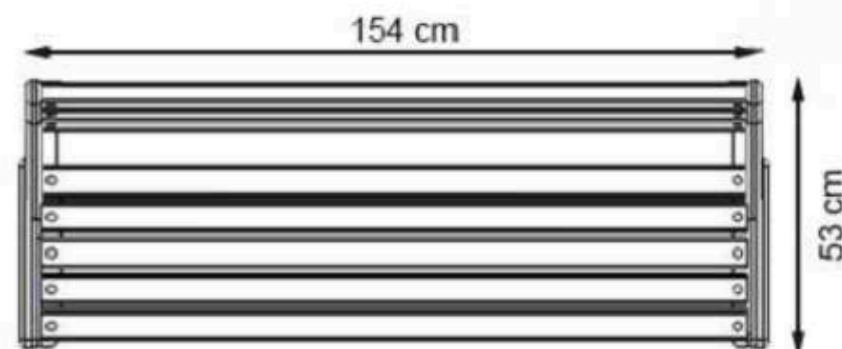

LEGS: SHEET METAL

RECYCLABILITY : %100 ECOLOGICAL

PAINT: STATIC POLYESTER OVEN

AREA OF USE : OUTDOOR

WOOD: THERMOWOOD YELLOW PINE

PROTECTION: MAINTENANCE-FREE

CODE: PWB-165

LEGS: ALUMINUM CASTING