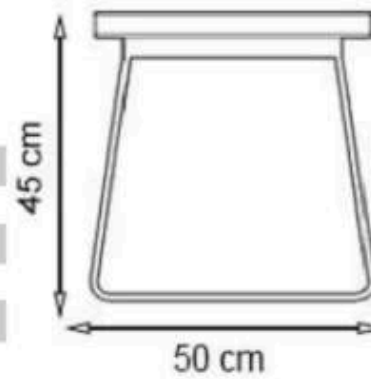

**PAINT: STATIC POLYESTER OVEN**

**WOOD: THERMOWOOD YELLOW PINE**

**RECYCLABILITY : %100 ECOLOGICAL**

**AREA OF USE : OUTDOOR**

**PROTECTION: MAINTENANCE-FREE**

CODE: PWB-017

LEGS: SHEET METAL

PAINT: STATIC POLYESTER OVEN