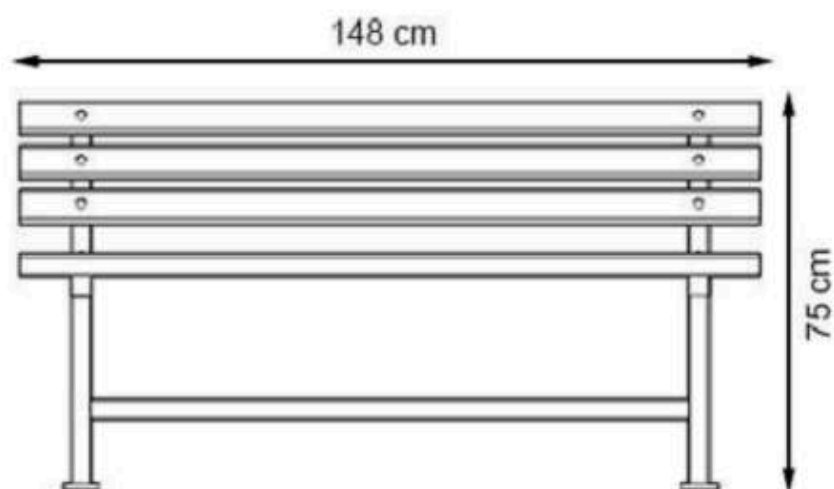

RECYCLABILITY : %100 ECOLOGICAL

PAINT: STATIC POLYESTER OVEN

AREA OF USE : OUTDOOR

WOOD: THERMOWOOD YELLOW PINE

PROTECTION: MAINTENANCE-FREE

CODE: PWB-108

LEGS: IRON SQUARE PROFILE

RECYCLABILITY : %100 ECOLOGICAL