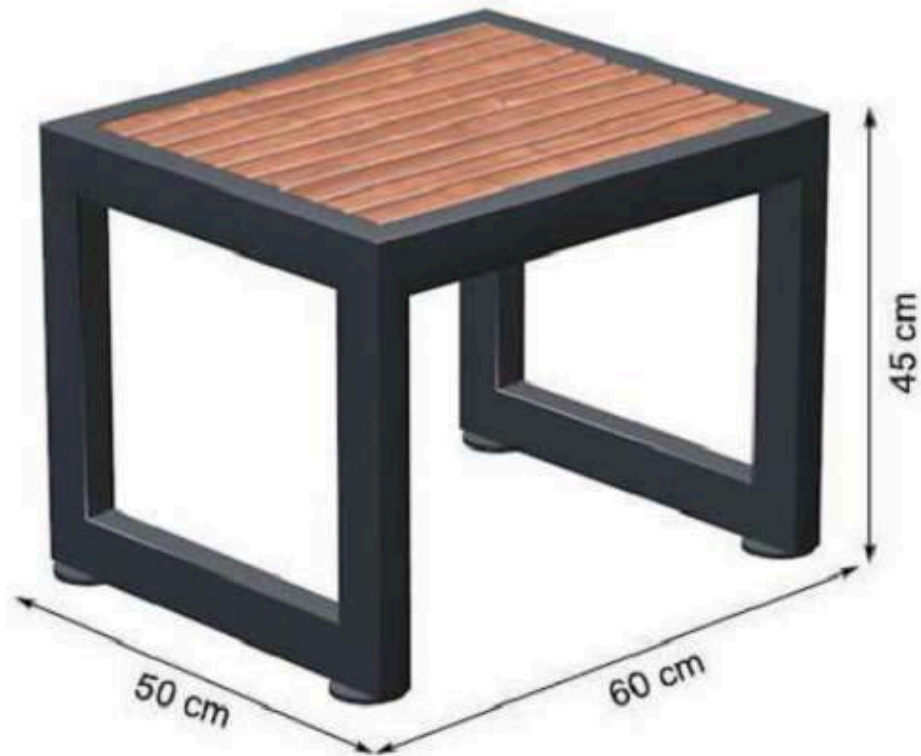

CODE: PWB-018

LEGS: IRON PROFILE

PAINT: STATIC POLYESTER OVEN

WOOD: THERMOWOOD YELLOW PINE

RECYCLABILITY : %100 ECOLOGICAL

AREA OF USE : OUTDOOR

PROTECTION: MAINTENANCE-FREE