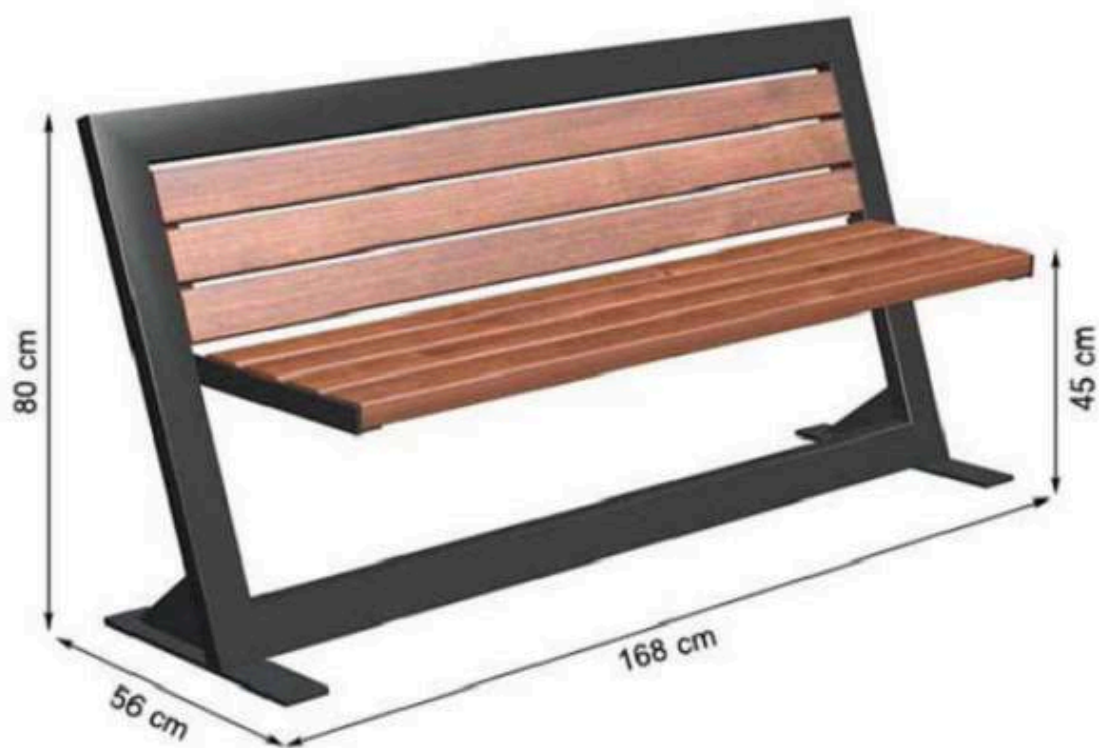

RECYCLABILITY : %100 ECOLOGICAL

PAINT: STATIC POLYESTER OVEN

AREA OF USE : OUTDOOR

WOOD: THERMOWOOD YELLOW PINE

PROTECTION: MAINTENANCE-FREE

**CODE: PWB-124**

**LEGS: IRON PROFILE**

**RECYCLABILITY : %100 ECOLOGICAL**