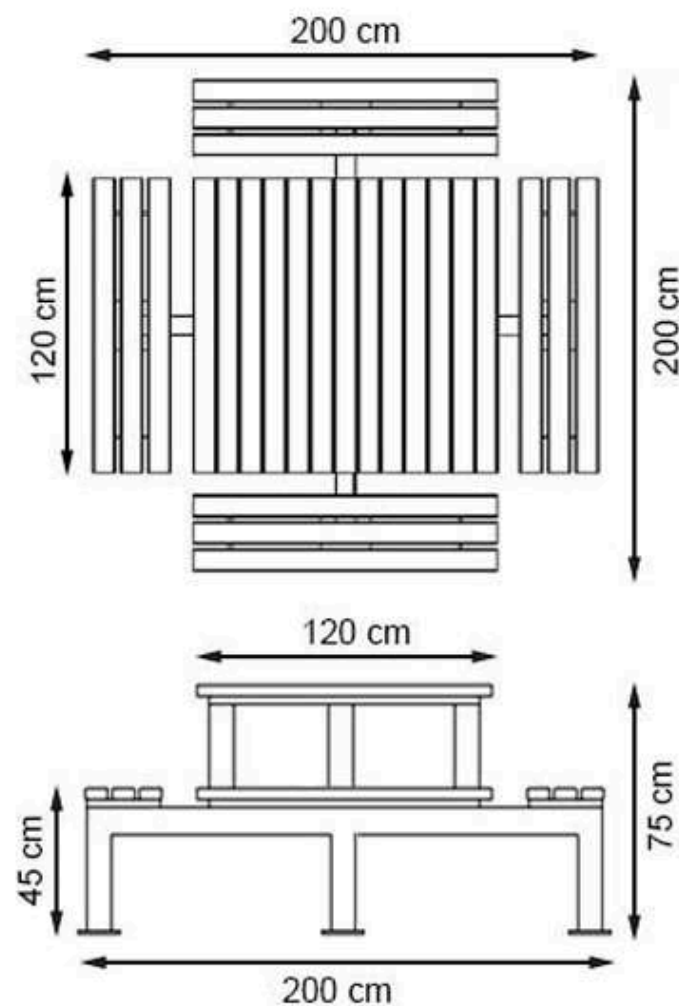

CODE: PWB-292

LEGS: IRON SQUARE PROFILE

RECYCLABILITY : %100 ECOLOGICAL

PAINT: STATIC POLYESTER OVEN

AREA OF USE : OUTDOOR

WOOD: THERMOWOOD YELLOW PINE

PROTECTION: MAINTENANCE-FREE