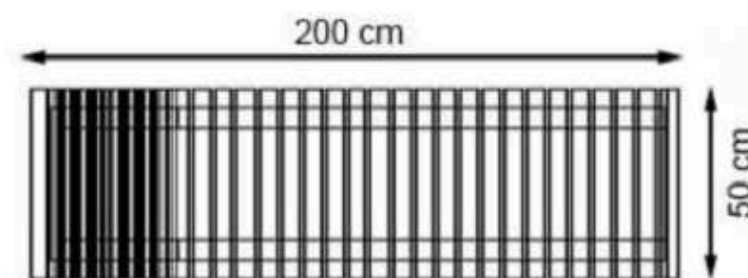

**LEGS: SHEET IRON**

**RECYCLABILITY : %100 ECOLOGICAL**

**PAINT: STATIC POLYESTER OVEN**

**AREA OF USE : OUTDOOR**

**WOOD: THERMOWOOD YELLOW PINE**

**PROTECTION: MAINTENANCE-FREE**

CODE: PWB-107

LEGS: SHEET IRON