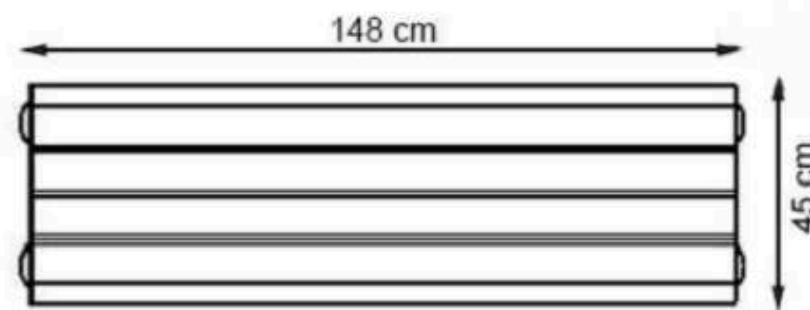

CODE: PWB-154

LEGS: IRON PROFILE

RECYCLABILITY : %100 ECOLOGICAL

PAINT: STATIC POLYESTER OVEN

AREA OF USE : OUTDOOR

WOOD: THERMOWOOD YELLOW PINE

PROTECTION: MAINTENANCE-FREE