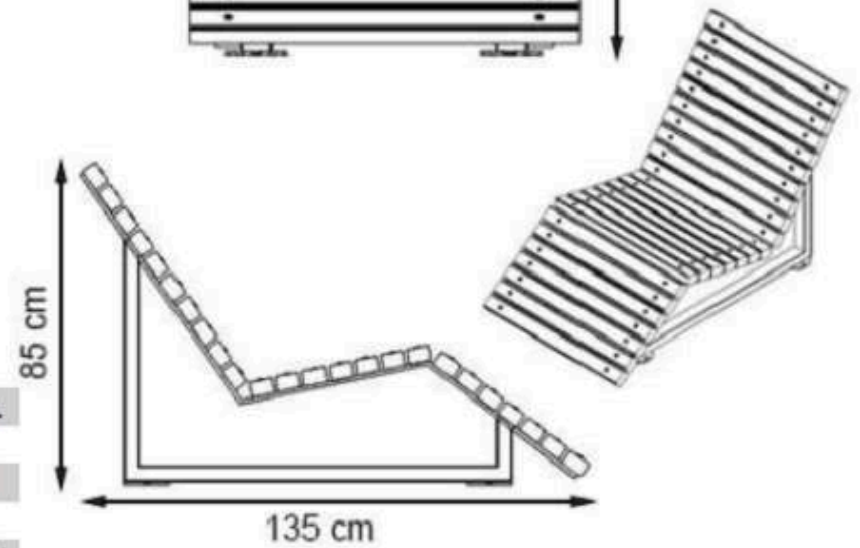

CODE: PWB-171

LEGS: IRON PROFILE

RECYCLABILITY : %100 ECOLOGICAL

PAINT: STATIC POLYESTER OVEN

AREA OF USE : OUTDOOR

WOOD: THERMOWOOD YELLOW PINE

PROTECTION: MAINTENANCE-FREE