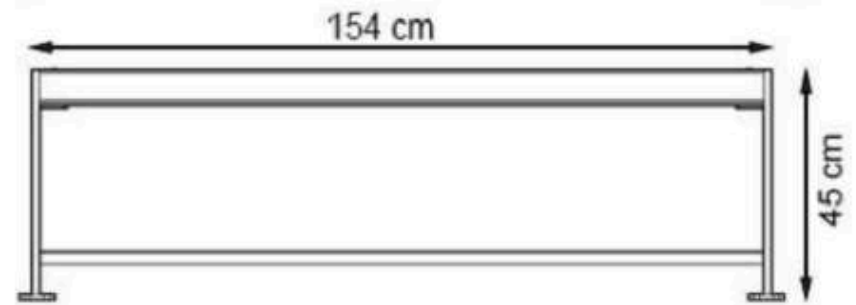

CODE: PWB-143

LEGS: ALUMINUM CASTING

RECYCLABILITY : %100 ECOLOGICAL

PAINT: STATIC POLYESTER OVEN

AREA OF USE : OUTDOOR

WOOD: THERMOWOOD YELLOW PINE

PROTECTION: MAINTENANCE-FREE