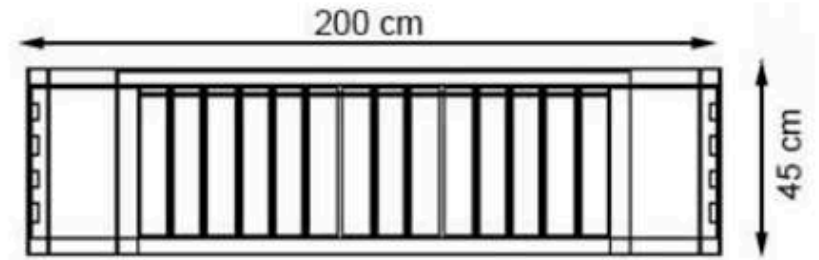

CODE: PWB-227

LEGS: IRON PROFILE

RECYCLABILITY : %100 ECOLOGICAL

PAINT: STATIC POLYESTER OVEN

AREA OF USE : OUTDOOR

WOOD: THERMOWOOD YELLOW PINE

PROTECTION: MAINTENANCE-FREE