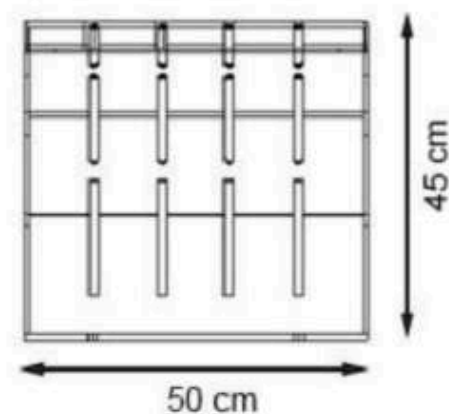

PAINT: STATIC POLYESTER OVEN

AREA OF USE : OUTDOOR

WOOD: THERMOWOOD YELLOW PINE

PROTECTION: MAINTENANCE-FREE

CODE: PWB-151

LEGS: SHEET METAL

RECYCLABILITY : %100 ECOLOGICAL

PAINT: STATIC POLYESTER OVEN