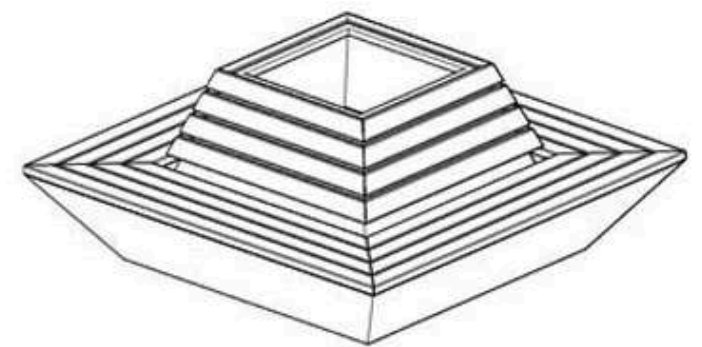

CODE: PWB-248

LEGS: PRECAST CONCRETE

RECYCLABILITY : %100 ECOLOGICAL

PAINT: NATURAL

AREA OF USE : OUTDOOR

WOOD: THERMOWOOD YELLOW PINE

PROTECTION: MAINTENANCE-FREE