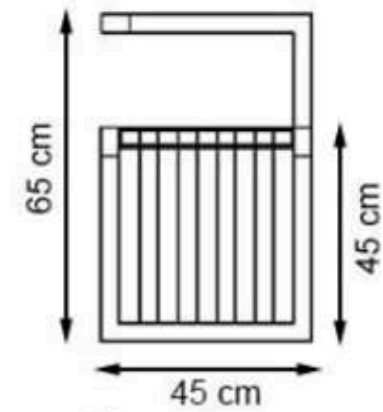

CODE: PWB-227

LEGS: IRON PROFILE

RECYCLABILITY : %100 ECOLOGICAL

PAINT: STATIC POLYESTER OVEN

AREA OF USE : OUTDOOR

WOOD: THERMOWOOD YELLOW PINE

PROTECTION: MAINTENANCE-FREE