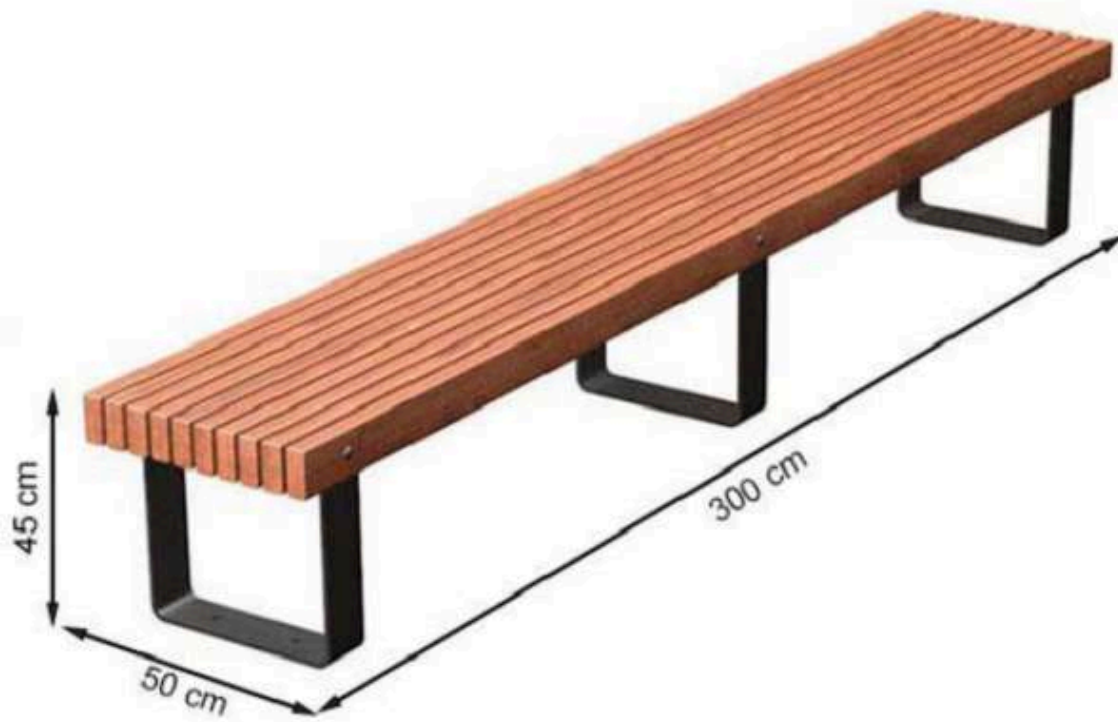

RECYCLABILITY : %100 ECOLOGICAL

PAINT: STATIC POLYESTER OVEN

AREA OF USE : OUTDOOR

WOOD: THERMOWOOD YELLOW PINE

PROTECTION: MAINTENANCE-FREE

CODE: PWB-182

LEGS: SHEET METAL

RECYCLABILITY : %100 ECOLOGICAL