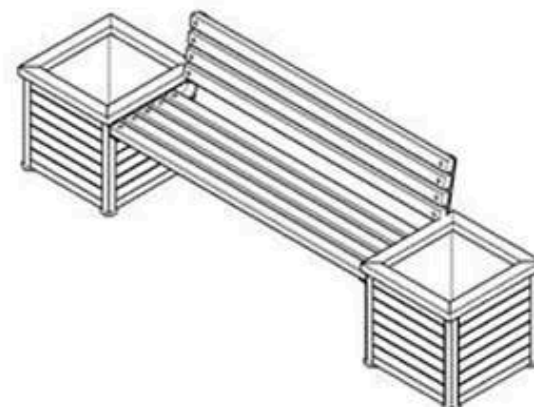

CODE: PWB-240

LEGS: SHEET IRON

RECYCLABILITY : %100 ECOLOGICAL

PAINT: STATIC POLYESTER OVEN

AREA OF USE : OUTDOOR

WOOD: THERMOWOOD YELLOW PINE

PROTECTION: MAINTENANCE-FREE

CODE: PWB- 241