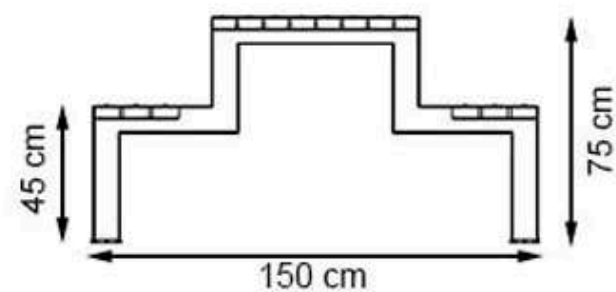

LEGS: IRON PROFILE

RECYCLABILITY : %100 ECOLOGICAL

PAINT: STATIC POLYESTER OVEN

AREA OF USE : OUTDOOR

WOOD: THERMOWOOD YELLOW PINE

PROTECTION: MAINTENANCE-FREE

CODE: PWB-274

**LEGS: IRON SQUARE PROFILE**