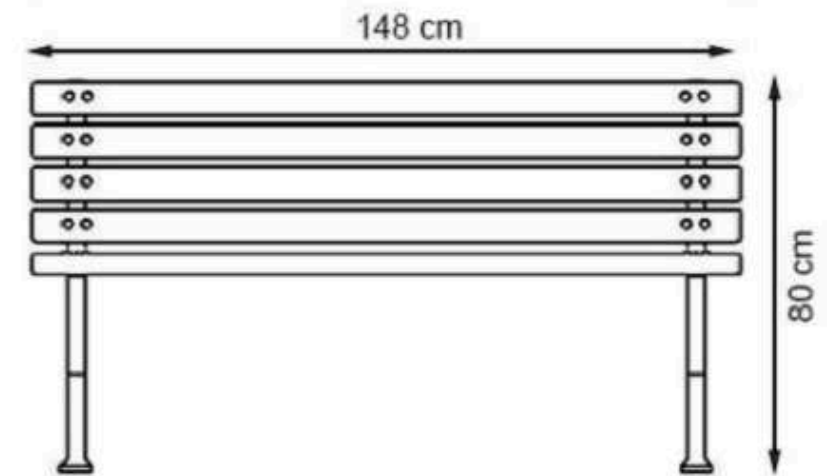

CODE: PWB-144

LEGS: ALUMINUM CASTING

RECYCLABILITY : %100 ECOLOGICAL

PAINT: STATIC POLYESTER OVEN

AREA OF USE : OUTDOOR

WOOD: THERMOWOOD YELLOW PINE

PROTECTION: MAINTENANCE-FREE