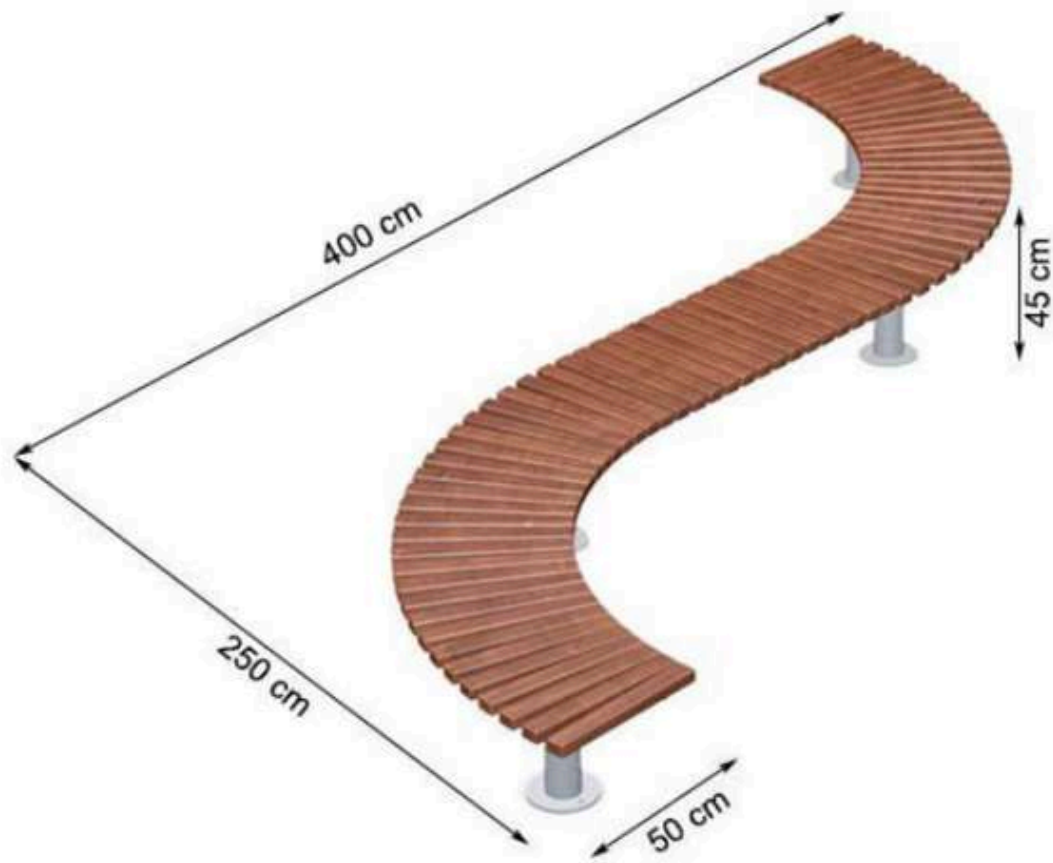

RECYCLABILITY : %100 ECOLOGICAL

PAINT: STATIC POLYESTER OVEN

AREA OF USE : OUTDOOR

WOOD: THERMOWOOD YELLOW PINE

PROTECTION: MAINTENANCE-FREE

CODE: PWB-211

LEGS: IRON PIPE PROFILE

RECYCLABILITY : %100 ECOLOGICAL