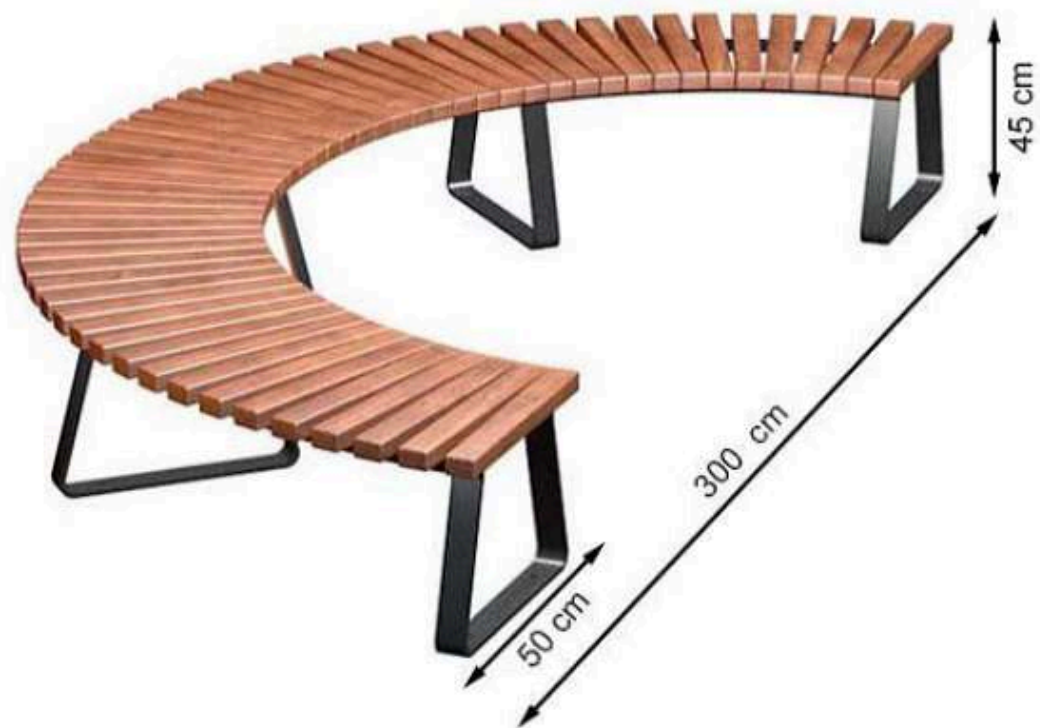

LEGS: SHEET METAL

RECYCLABILITY : %100 ECOLOGICAL

PAINT: STATIC POLYESTER OVEN

AREA OF USE : OUTDOOR

WOOD: THERMOWOOD YELLOW PINE

PROTECTION: MAINTENANCE-FREE

CODE: PWB-202

LEGS: SHEET METAL