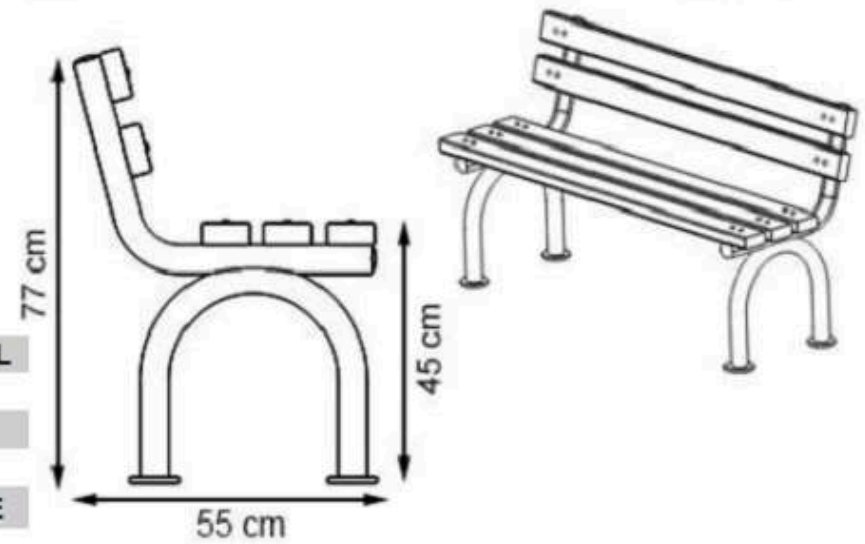

CODE: PWB-129

LEGS: IRON PIPE PROFILE

RECYCLABILITY : %100 ECOLOGICAL

PAINT: STATIC POLYESTER OVEN

AREA OF USE : OUTDOOR

WOOD: THERMOWOOD YELLOW PINE

PROTECTION: MAINTENANCE-FREE