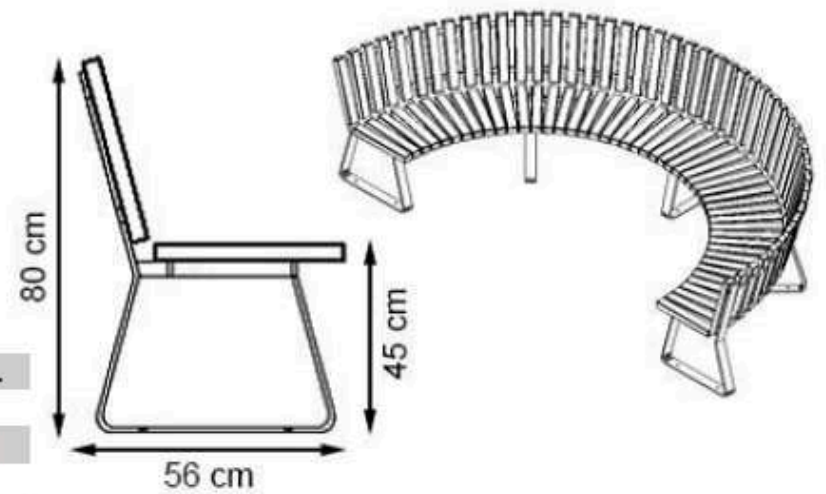

**CODE: PWB-200**

**LEGS: SHEET METAL**

**RECYCLABILITY : %100 ECOLOGICAL**

**PAINT: STATIC POLYESTER OVEN**

**AREA OF USE : OUTDOOR**

**WOOD: THERMOWOOD YELLOW PINE**

**PROTECTION: MAINTENANCE-FREE**

CODE: PWB-201