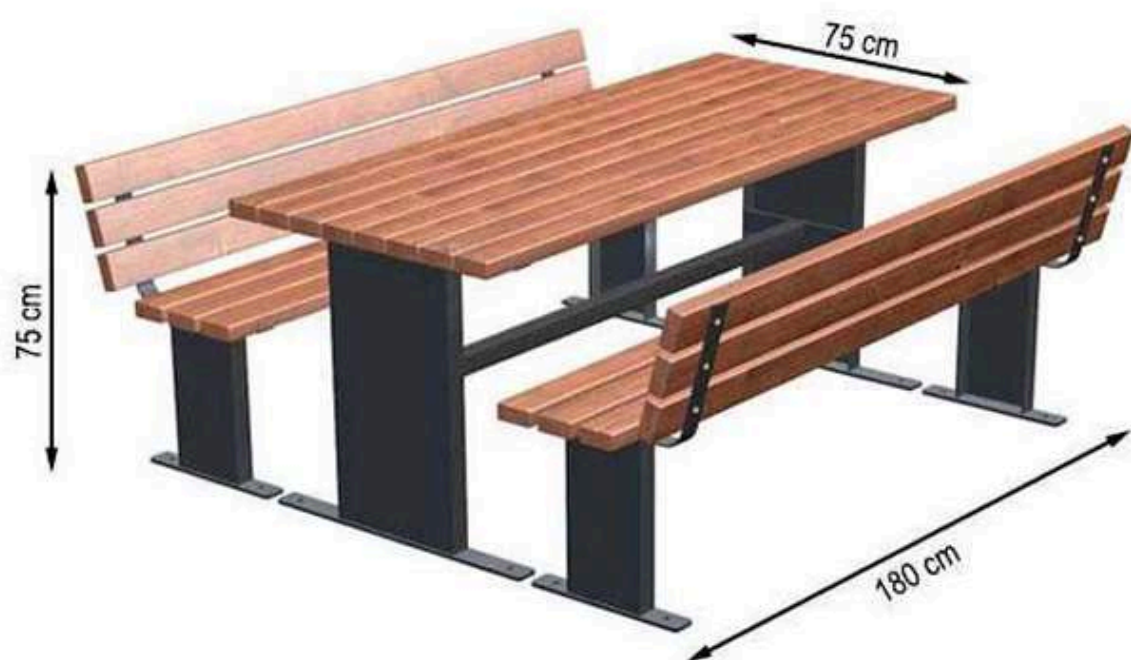

CODE: PWB-285

LEGS: SHEET IRON

RECYCLABILITY : %100 ECOLOGICAL

PAINT: STATIC POLYESTER OVEN

AREA OF USE : OUTDOOR

WOOD: THERMOWOOD YELLOW PINE

PROTECTION: MAINTENANCE-FREE