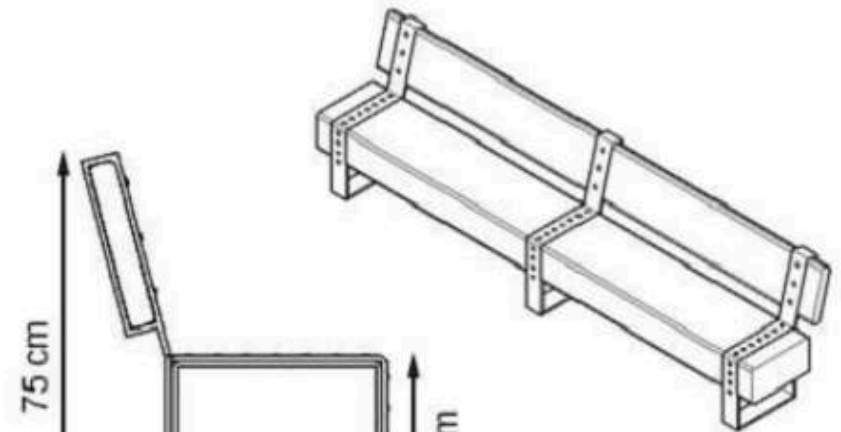

CODE: PWB-187

LEGS: SHEET METAL

PAINT: STATIC POLYESTER OVEN

WOOD: THERMOWOOD YELLOW PINE

RECYCLABILITY : %100 ECOLOGICAL

AREA OF USE : OUTDOOR

PROTECTION: MAINTENANCE-FREE

**CODE: PWB-188**