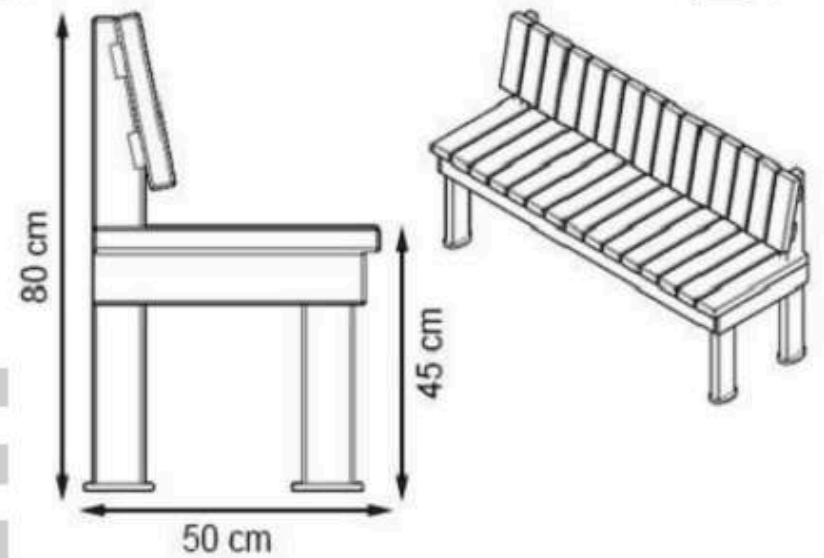

CODE: PWB-192

LEGS: THERMOWOOD WOOD

RECYCLABILITY : %100 ECOLOGICAL

PAINT: NATURAL

AREA OF USE : OUTDOOR

WOOD: THERMOWOOD YELLOW PINE

PROTECTION: MAINTENANCE-FREE