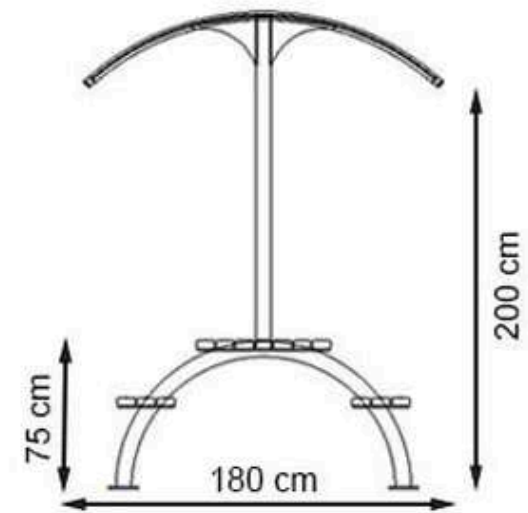

CODE: PWB-295

LEGS: IRON PIPE PROFILE

PAINT: STATIC POLYESTER OVEN

WOOD: THERMOWOOD YELLOW PINE

RECYCLABILITY : %100 ECOLOGICAL

AREA OF USE : OUTDOOR

PROTECTION: MAINTENANCE-FREE