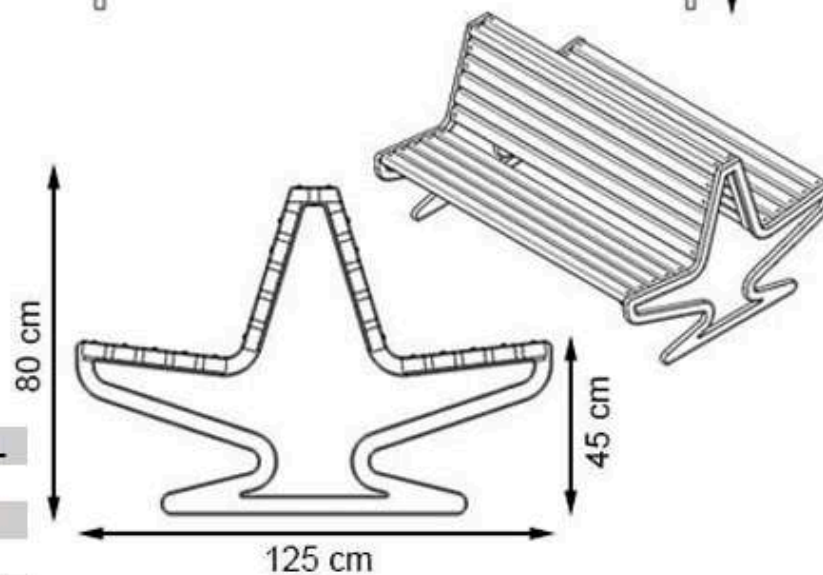

**PAINT: STATIC POLYESTER OVEN**

**AREA OF USE : OUTDOOR**

**WOOD: THERMOWOOD YELLOW PINE**

**PROTECTION: MAINTENANCE-FREE**

CODE: PWB-268

LEGS: ALUMINUM CASTING

RECYCLABILITY : %100 ECOLOGICAL

PAINT: STATIC POLYESTER OVEN