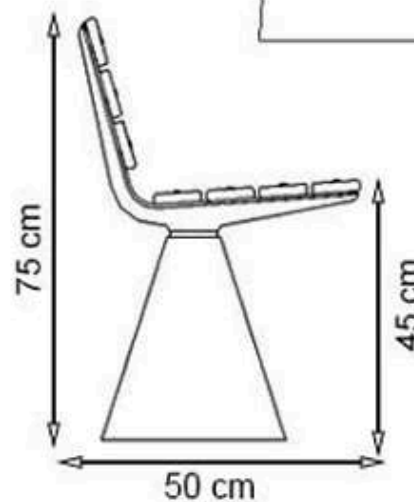

PARK WORLD

EU

URBAN FURNITURE

CODE: PWB-011

LEGS: CONCRETE and CASTING

RECYCLABILITY : %100 ECOLOGICAL

PAINT: BLACK and NATURAL

AREA OF USE : OUTDOOR