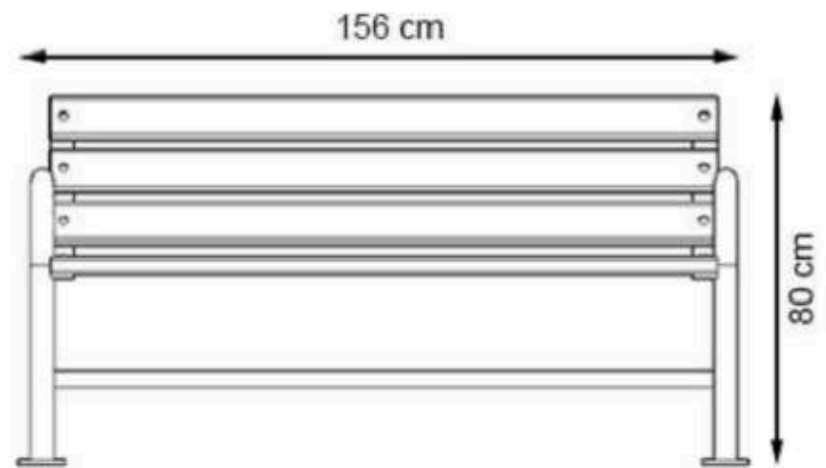

CODE: PWB-113

LEGS: IRON PIPE PROFILE

RECYCLABILITY : %100 ECOLOGICAL

PAINT: STATIC POLYESTER OVEN

AREA OF USE : OUTDOOR

WOOD: THERMOWOOD YELLOW PINE

PROTECTION: MAINTENANCE-FREE