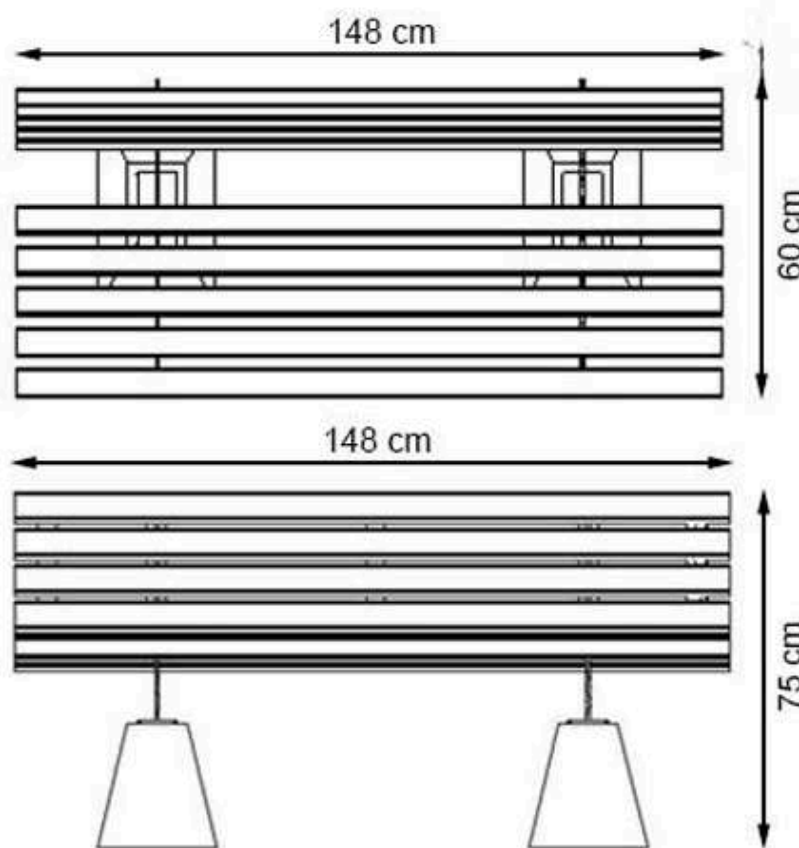

CODE: PWB-252

LEGS: PRECAST CONCRETE

RECYCLABILITY : %100 ECOLOGICAL

PAINT: NATURAL

AREA OF USE : OUTDOOR

WOOD: THERMOWOOD YELLOW PINE

PROTECTION: MAINTENANCE-FREE