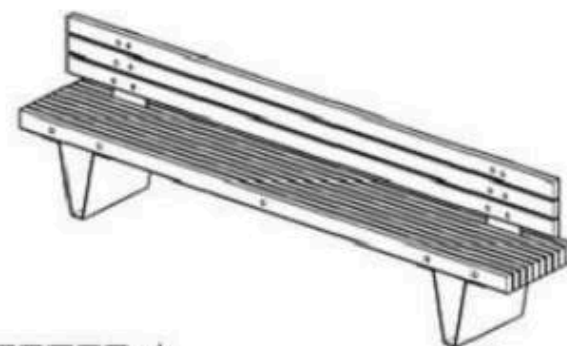

CODE: PWB-184

LEGS: SHEET METAL

RECYCLABILITY : %100 ECOLOGICAL

PAINT: STATIC POLYESTER OVEN

AREA OF USE : OUTDOOR

WOOD: THERMOWOOD YELLOW PINE

PROTECTION: MAINTENANCE-FREE