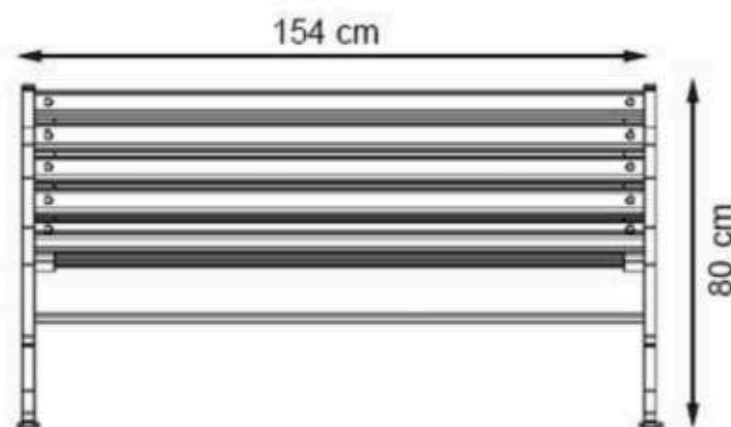

CODE: PWB-152

LEGS: ALUMINUM CASTING

RECYCLABILITY : %100 ECOLOGICAL

PAINT: STATIC POLYESTER OVEN

AREA OF USE : OUTDOOR

WOOD: THERMOWOOD YELLOW PINE

PROTECTION: MAINTENANCE-FREE