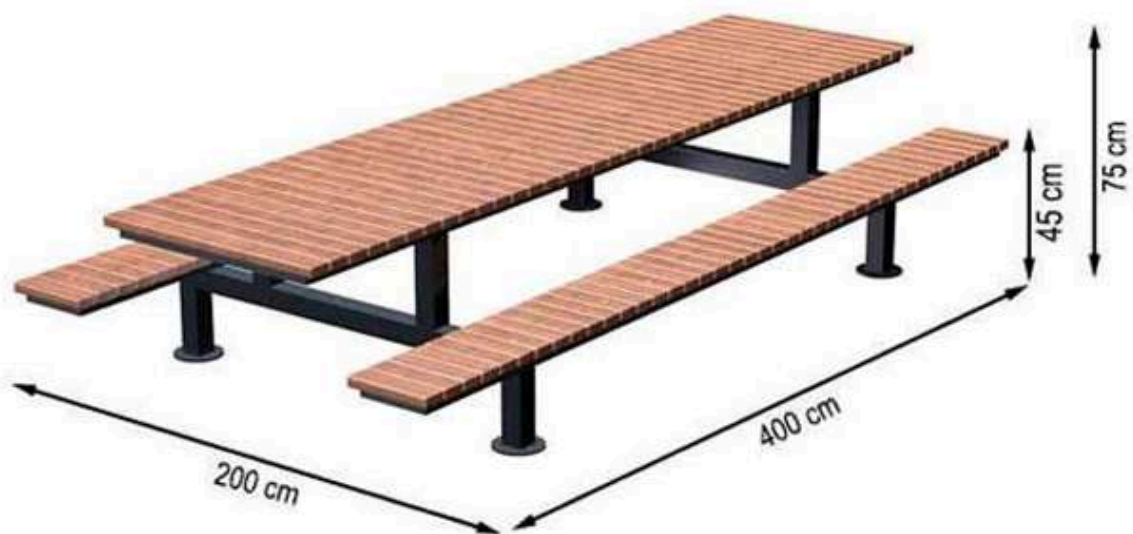

RECYCLABILITY : %100 ECOLOGICAL

PAINT: STATIC POLYESTER OVEN

AREA OF USE : OUTDOOR

WOOD: THERMOWOOD YELLOW PINE

PROTECTION: MAINTENANCE-FREE

CODE: PWB-291

LEGS: IRON SQUARE PROFILE

RECYCLABILITY : %100 ECOLOGICAL