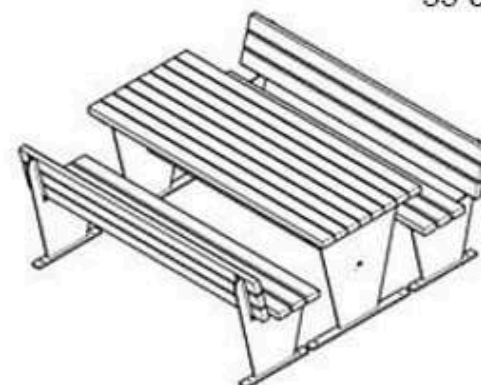

CODE: PWB-288

LEGS: SHEET IRON

RECYCLABILITY : %100 ECOLOGICAL

PAINT: STATIC POLYESTER OVEN

AREA OF USE : OUTDOOR

WOOD: THERMOWOOD YELLOW PINE

PROTECTION: MAINTENANCE-FREE