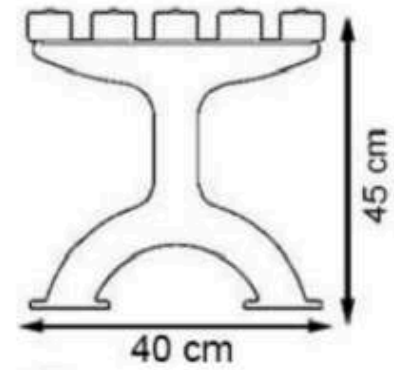

CODE:PWB-111

LEGS: ALUMINUM CASTING

PAINT: STATIC POLYESTER OVEN

WOOD: THERMOWOOD YELLOW PINE

RECYCLABILITY : %100 ECOLOGICAL

AREA OF USE : OUTDOOR

PROTECTION: MAINTENANCE-FREE