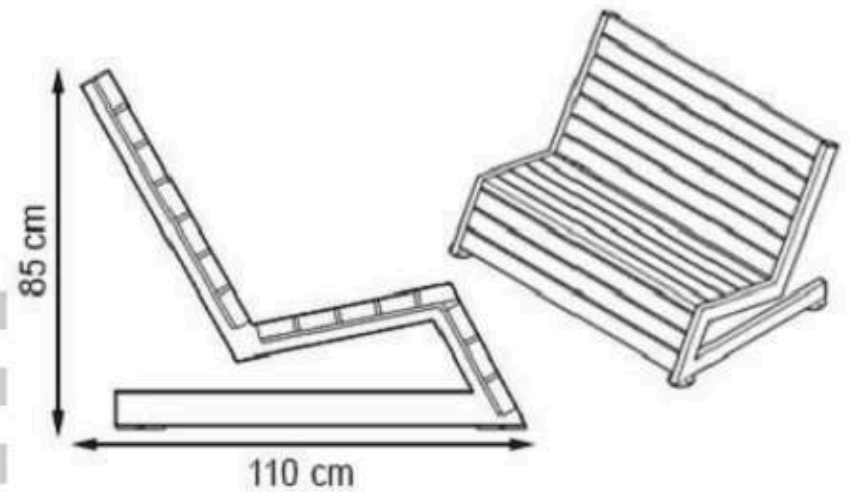

RECYCLABILITY : %100 ECOLOGICAL

PAINT: STATIC POLYESTER OVEN

AREA OF USE : OUTDOOR

WOOD: THERMOWOOD YELLOW PINE

PROTECTION: MAINTENANCE-FREE

CODE: PWB-174

LEGS: IRON PROFILE

RECYCLABILITY : %100 ECOLOGICAL