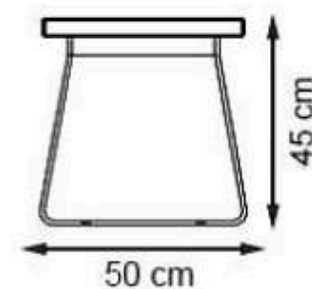

LEGS: SHEET METAL

RECYCLABILITY : %100 ECOLOGICAL

PAINT: STATIC POLYESTER OVEN

AREA OF USE : OUTDOOR

WOOD: THERMOWOOD YELLOW PINE

PROTECTION: MAINTENANCE-FREE

CODE: PWB-202

LEGS: SHEET METAL