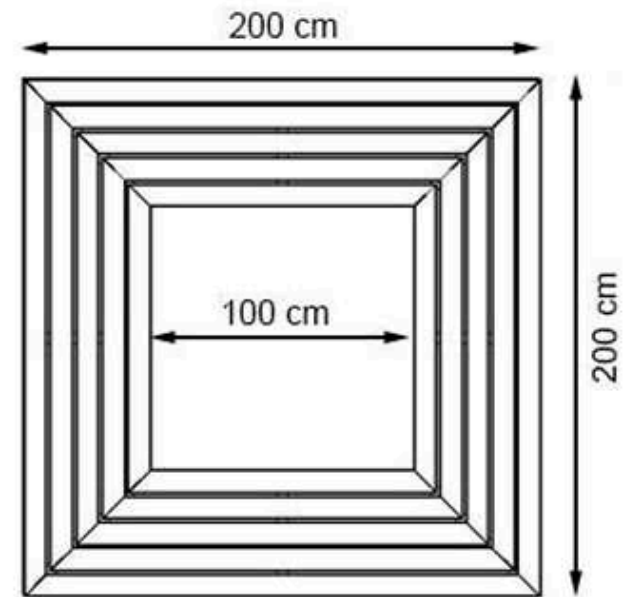

CODE: PWB-259

LEGS: PRECAST CONCRETE

RECYCLABILITY : %100 ECOLOGICAL

PAINT: NATURAL

AREA OF USE : OUTDOOR

WOOD: THERMOWOOD YELLOW PINE

PROTECTION: MAINTENANCE-FREE