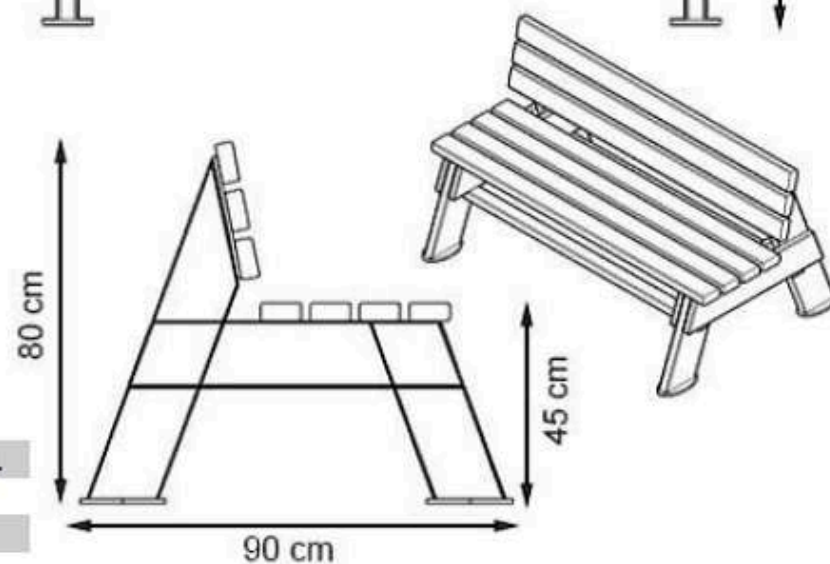

CODE: PWB-195

LEGS: THERMOWOOD WOOD

RECYCLABILITY : %100 ECOLOGICAL

PAINT: NATURAL

AREA OF USE : OUTDOOR

WOOD: THERMOWOOD YELLOW PINE

PROTECTION: MAINTENANCE-FREE

CODE: PWB-196