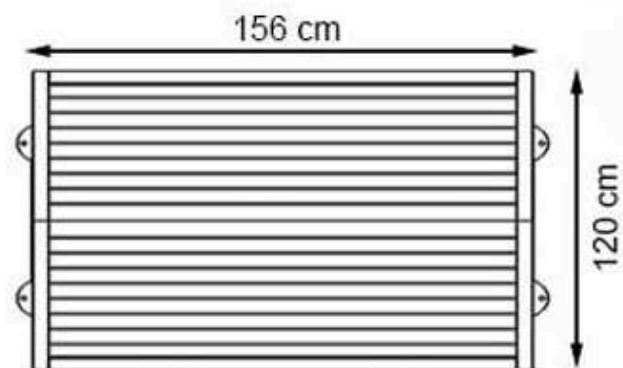

CODE: PWB-272

LEGS: IRON SQUARE PROFILE

RECYCLABILITY : %100 ECOLOGICAL

PAINT: STATIC POLYESTER OVEN

AREA OF USE : OUTDOOR

WOOD: THERMOWOOD YELLOW PINE

PROTECTION: MAINTENANCE-FREE