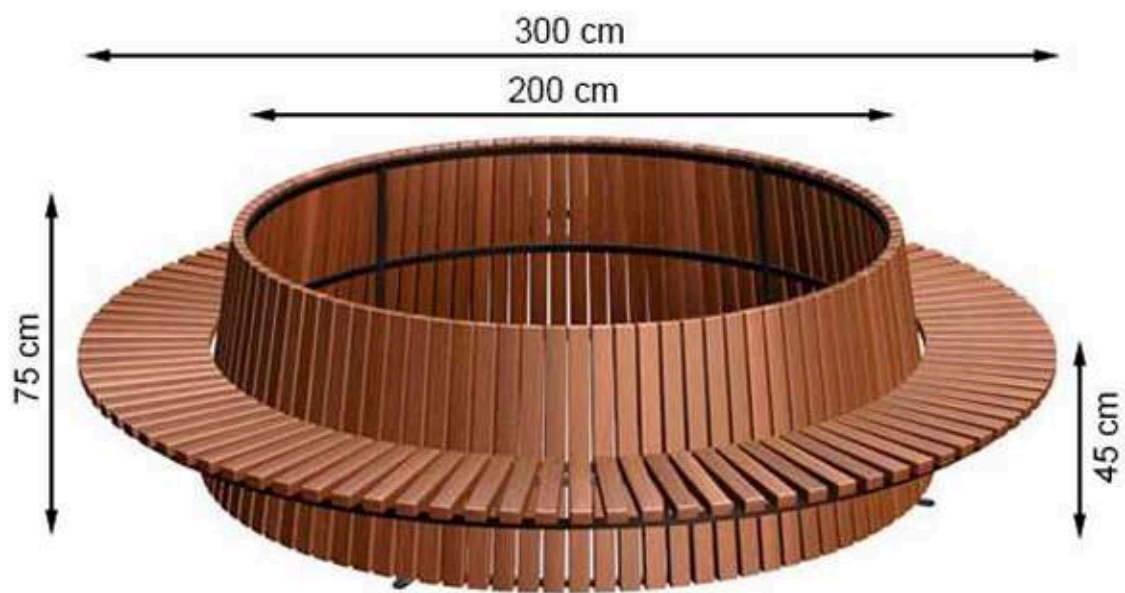

CODE: PWB-221

LEGS: SHEET IRON

RECYCLABILITY : %100 ECOLOGICAL

PAINT: STATIC POLYESTER OVEN

AREA OF USE : OUTDOOR

WOOD: THERMOWOOD YELLOW PINE

PROTECTION: MAINTENANCE-FREE