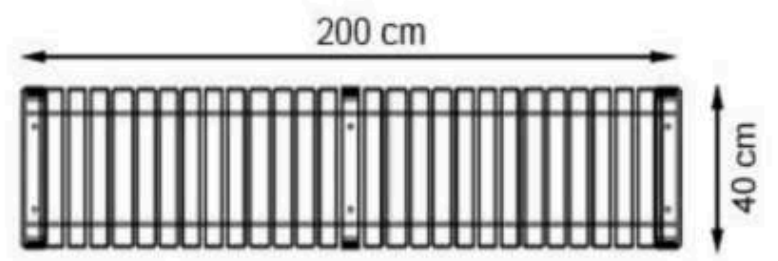

CODE: PWB-105

LEGS: IRON SQUARE PROFILE

RECYCLABILITY : %100 ECOLOGICAL

PAINT: STATIC POLYESTER OVEN

AREA OF USE : OUTDOOR

WOOD: THERMOWOOD YELLOW PINE

PROTECTION: MAINTENANCE-FREE

CODE: PWB-106