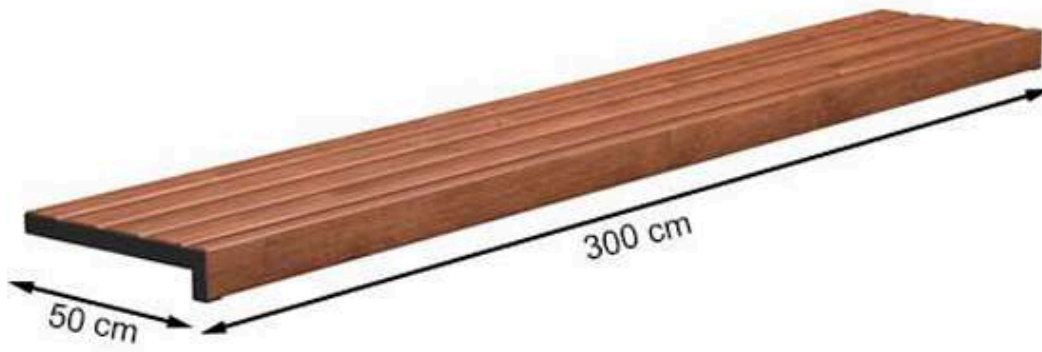

CODE: PWB-262

LEGS: SHEET IRON

RECYCLABILITY : %100 ECOLOGICAL

PAINT: STATIC POLYESTER OVEN

AREA OF USE : OUTDOOR

WOOD: THERMOWOOD YELLOW PINE

PROTECTION: MAINTENANCE-FREE