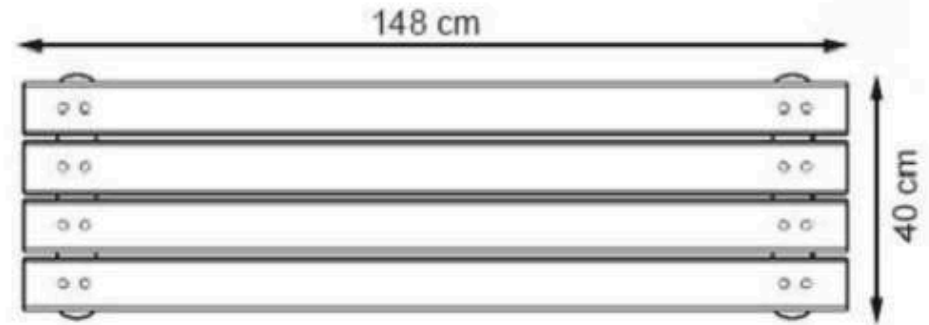

CODE: PWB-129

LEGS: IRON PIPE PROFILE

RECYCLABILITY : %100 ECOLOGICAL

PAINT: STATIC POLYESTER OVEN

AREA OF USE : OUTDOOR

WOOD: THERMOWOOD YELLOW PINE

PROTECTION: MAINTENANCE-FREE

CODE: PWB-130