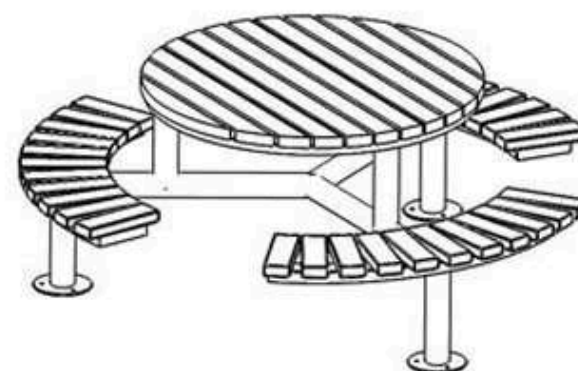

CODE: PWB-288

LEGS: SHEET IRON

RECYCLABILITY : %100 ECOLOGICAL

PAINT: STATIC POLYESTER OVEN

AREA OF USE : OUTDOOR

WOOD: THERMOWOOD YELLOW PINE

PROTECTION: MAINTENANCE-FREE

CODE: PWB-289