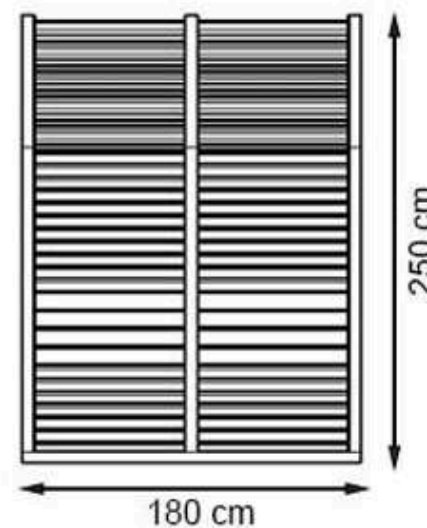

**LEGS: IRON PROFILE**

**RECYCLABILITY : %100 ECOLOGICAL**

**PAINT: STATIC POLYESTER OVEN**

**AREA OF USE : OUTDOOR**

**WOOD: THERMOWOOD YELLOW PINE**

**PROTECTION: MAINTENANCE-FREE**

CODE: PWB-298

**LEGS: IRON SQUARE PROFILE**