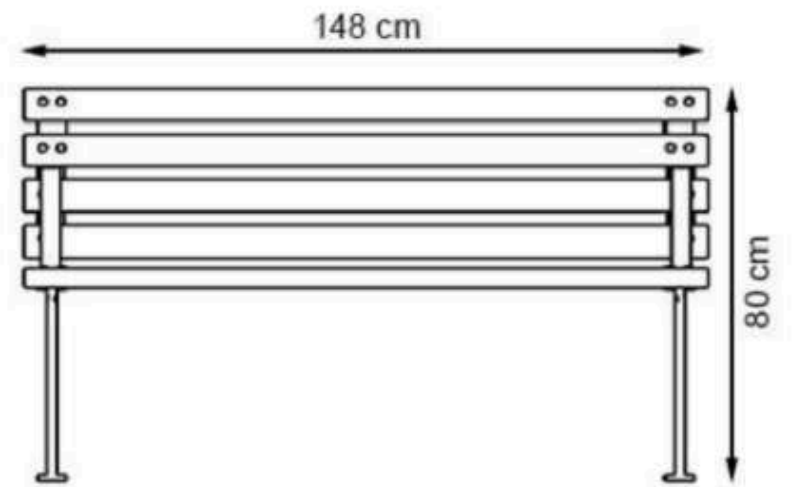

PAINT: STATIC POLYESTER OVEN

AREA OF USE : OUTDOOR

WOOD: THERMOWOOD YELLOW PINE

PROTECTION: MAINTENANCE-FREE

CODE: PWB-109

LEGS: ALUMINUM CASTING

RECYCLABILITY : %100 ECOLOGICAL

PAINT: STATIC POLYESTER OVEN