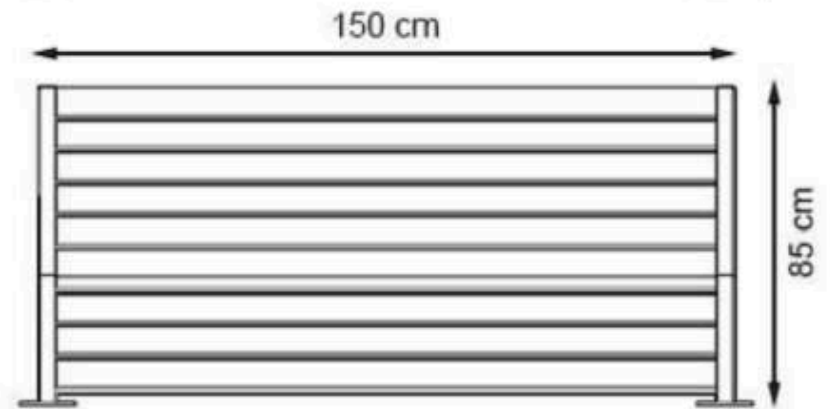

RECYCLABILITY : %100 ECOLOGICAL

PAINT: STATIC POLYESTER OVEN

AREA OF USE : OUTDOOR

WOOD: THERMOWOOD YELLOW PINE

PROTECTION: MAINTENANCE-FREE

CODE: PWB-174

LEGS: IRON PROFILE

RECYCLABILITY : %100 ECOLOGICAL