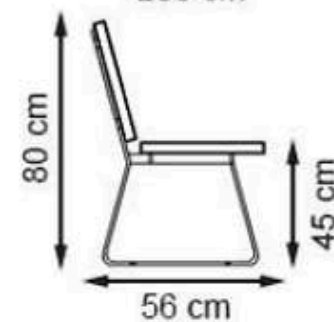

CODE: PWB-205

LEGS: SHEET METAL

RECYCLABILITY : %100 ECOLOGICAL

PAINT: STATIC POLYESTER OVEN

AREA OF USE : OUTDOOR

WOOD: THERMOWOOD YELLOW PINE

PROTECTION: MAINTENANCE-FREE