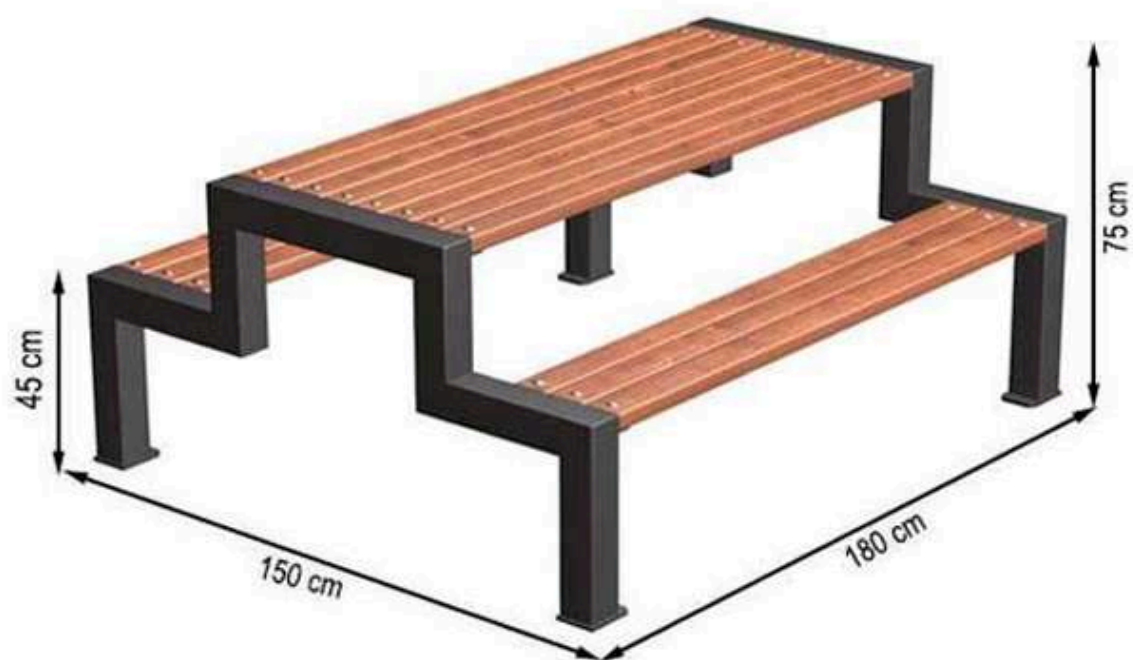

LEGS: IRON PROFILE

RECYCLABILITY : %100 ECOLOGICAL

PAINT: STATIC POLYESTER OVEN

AREA OF USE : OUTDOOR

WOOD: THERMOWOOD YELLOW PINE

PROTECTION: MAINTENANCE-FREE

CODE: PWB-274

**LEGS: IRON SQUARE PROFILE**