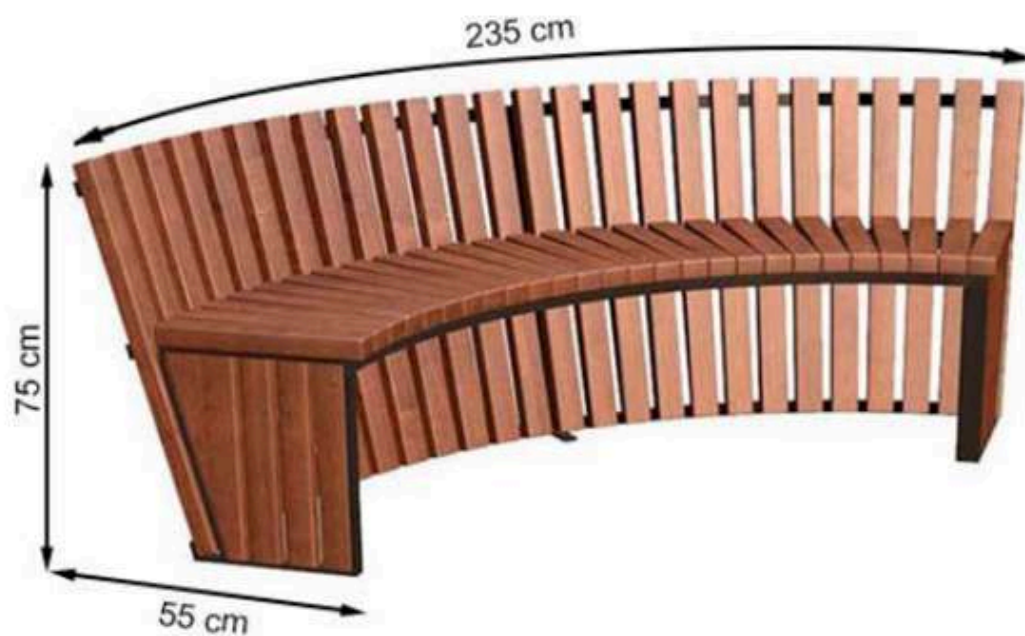

CODE: PWB-216

LEGS: SHEET METAL

RECYCLABILITY : %100 ECOLOGICAL

PAINT: STATIC POLYESTER OVEN

AREA OF USE : OUTDOOR

WOOD: THERMOWOOD YELLOW PINE

PROTECTION: MAINTENANCE-FREE

CODE: PWB-217