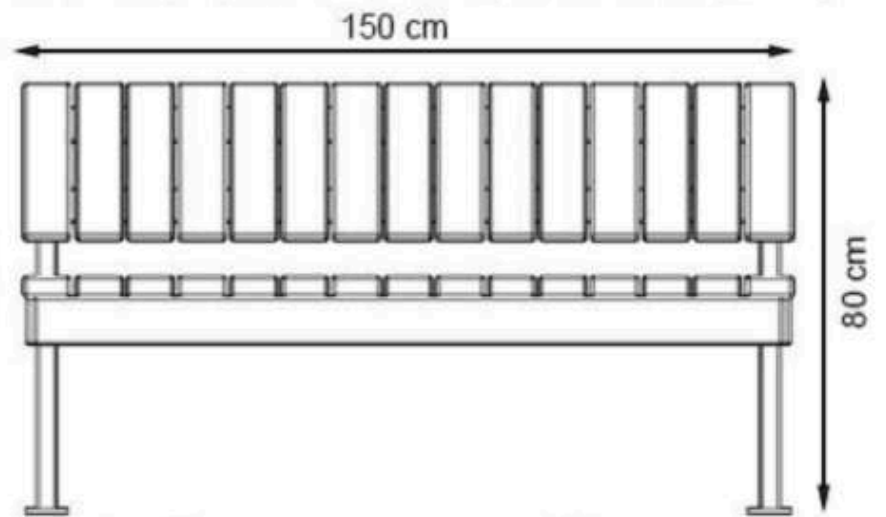

CODE: PWB-192

LEGS: THERMOWOOD WOOD

RECYCLABILITY : %100 ECOLOGICAL

PAINT: NATURAL

AREA OF USE : OUTDOOR

WOOD: THERMOWOOD YELLOW PINE

PROTECTION: MAINTENANCE-FREE