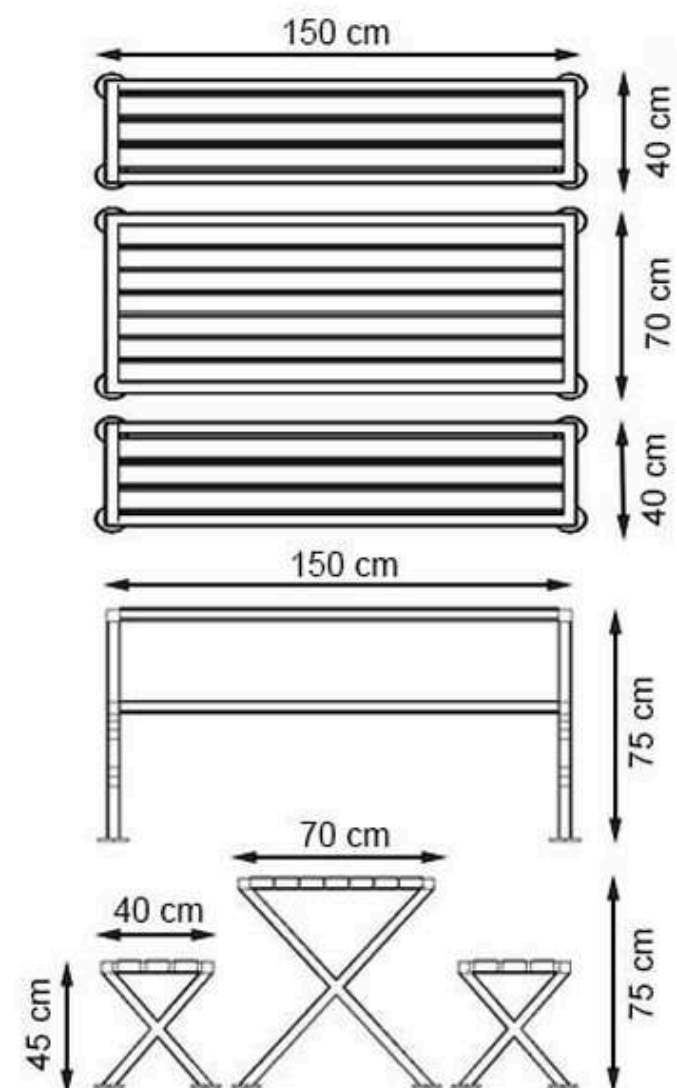

RECYCLABILITY : %100 ECOLOGICAL

PAINT: STATIC POLYESTER OVEN

AREA OF USE : OUTDOOR

WOOD: THERMOWOOD YELLOW PINE

PROTECTION: MAINTENANCE-FREE

CODE: PWB-283

LEGS: IRON SQUARE PROFILE

RECYCLABILITY : %100 ECOLOGICAL