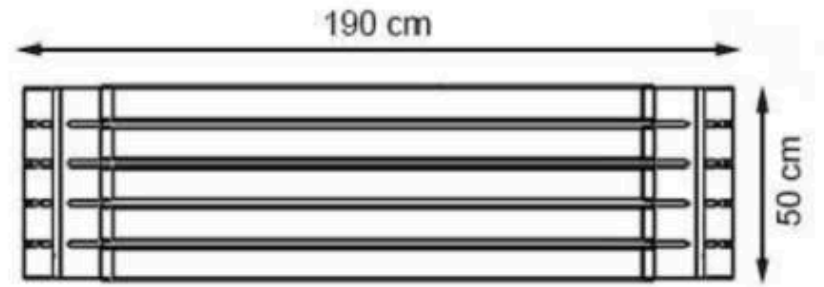

RECYCLABILITY : %100 ECOLOGICAL

PAINT: STATIC POLYESTER OVEN

AREA OF USE : OUTDOOR

WOOD: THERMOWOOD YELLOW PINE

PROTECTION: MAINTENANCE-FREE

CODE: PWB-150

LEGS: SHEET METAL

RECYCLABILITY : %100 ECOLOGICAL