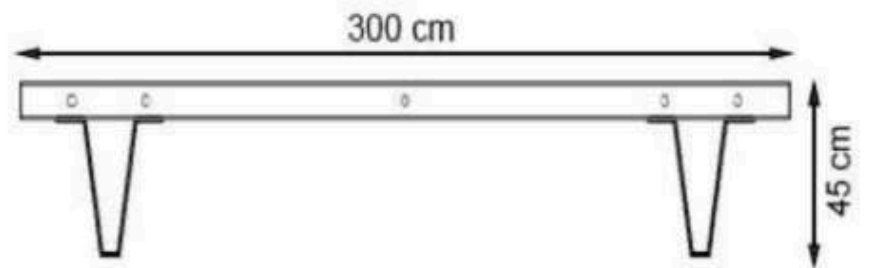

CODE: PWB-183

LEGS: SHEET METAL

RECYCLABILITY : %100 ECOLOGICAL

PAINT: STATIC POLYESTER OVEN

AREA OF USE : OUTDOOR

WOOD: THERMOWOOD YELLOW PINE

PROTECTION: MAINTENANCE-FREE