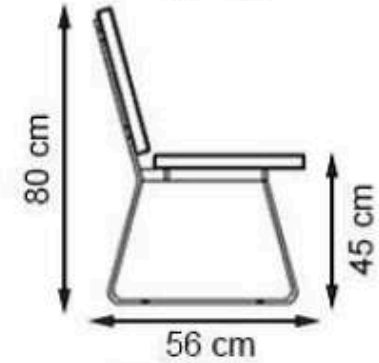

CODE: PWB-204

LEGS: SHEET METAL

RECYCLABILITY : %100 ECOLOGICAL

PAINT: STATIC POLYESTER OVEN

AREA OF USE : OUTDOOR

WOOD: THERMOWOOD YELLOW PINE

PROTECTION: MAINTENANCE-FREE