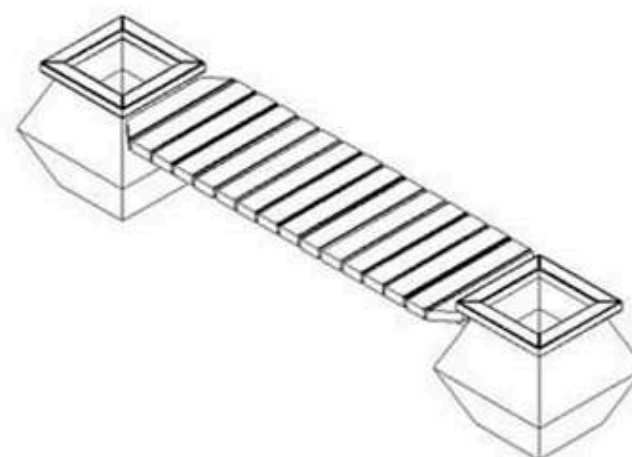

CODE: PWB-238

LEGS: SHEET IRON

RECYCLABILITY : %100 ECOLOGICAL

PAINT: STATIC POLYESTER OVEN

AREA OF USE : OUTDOOR

WOOD: THERMOWOOD YELLOW PINE

PROTECTION: MAINTENANCE-FREE