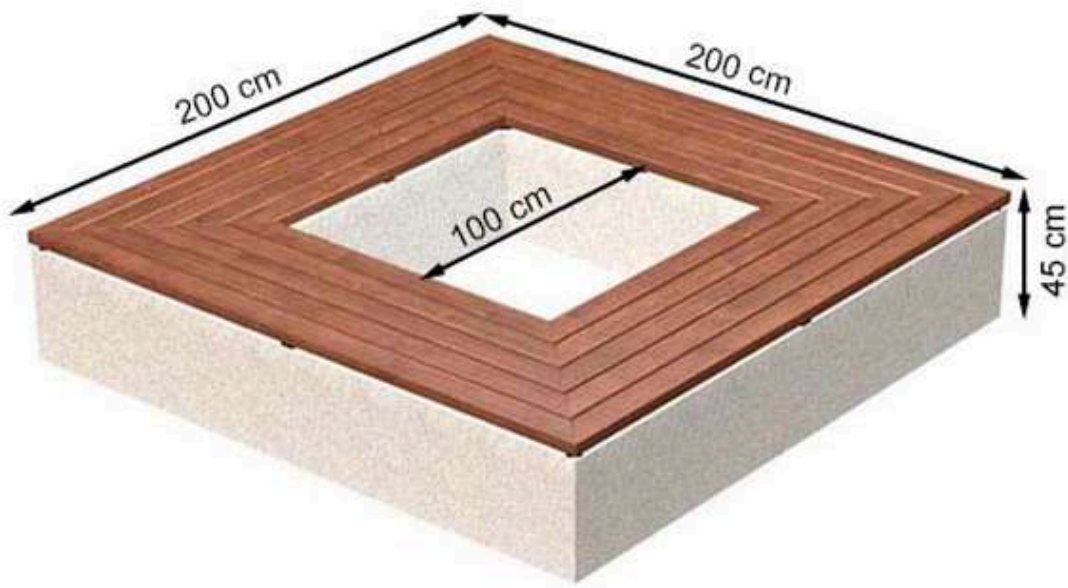

**PAINT: NATURAL**

**WOOD: THERMOWOOD YELLOW PINE**

**RECYCLABILITY : %100 ECOLOGICAL**

**AREA OF USE : OUTDOOR**

**PROTECTION: MAINTENANCE-FREE**

CODE: PWB-259

LEGS: PRECAST CONCRETE

RECYCLABILITY : %100 ECOLOGICAL