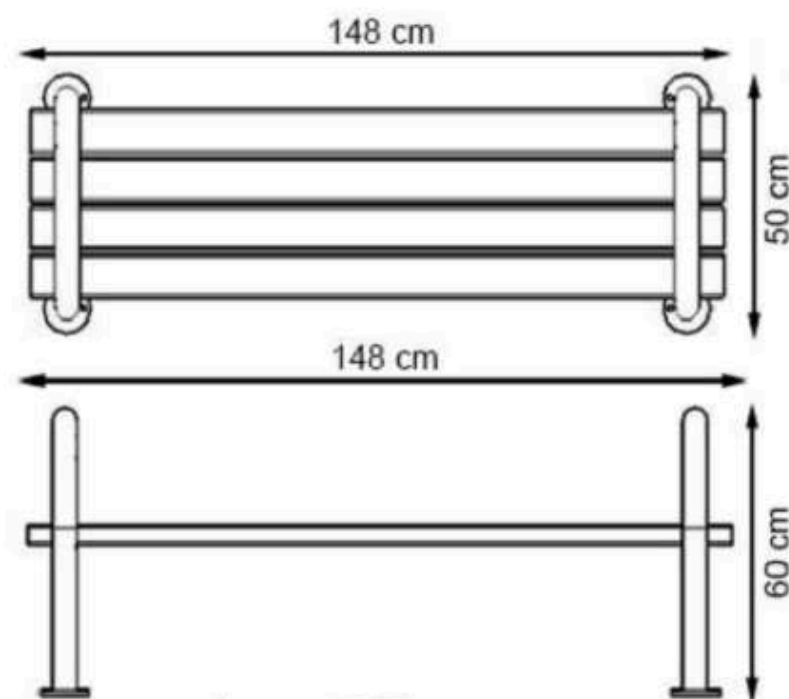

CODE: PWB-121

**LEGS: IRON PROFILE**

**PAINT: STATIC POLYESTER OVEN**

**WOOD: THERMOWOOD YELLOW PINE**

**RECYCLABILITY : %100 ECOLOGICAL**

**AREA OF USE : OUTDOOR**

**PROTECTION: MAINTENANCE-FREE**

CODE: PWB-122