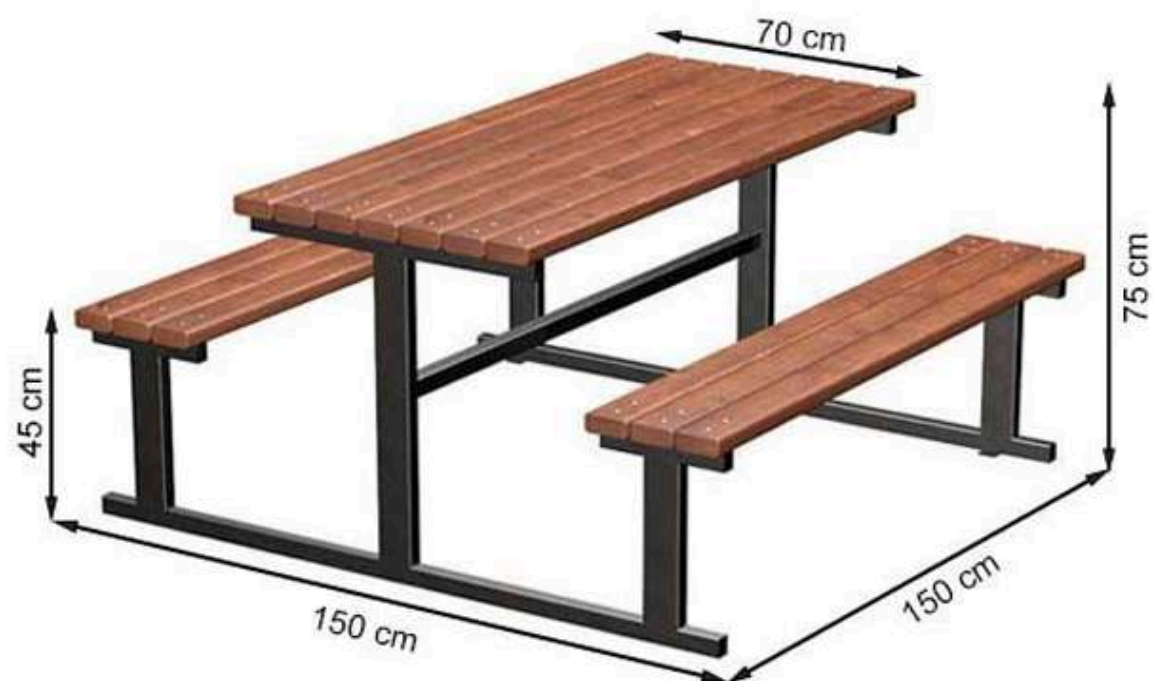

CODE: PWB-278

LEGS: IRON PROFILE

RECYCLABILITY : %100 ECOLOGICAL

PAINT: STATIC POLYESTER OVEN

AREA OF USE : OUTDOOR

WOOD: THERMOWOOD YELLOW PINE

PROTECTION: MAINTENANCE-FREE