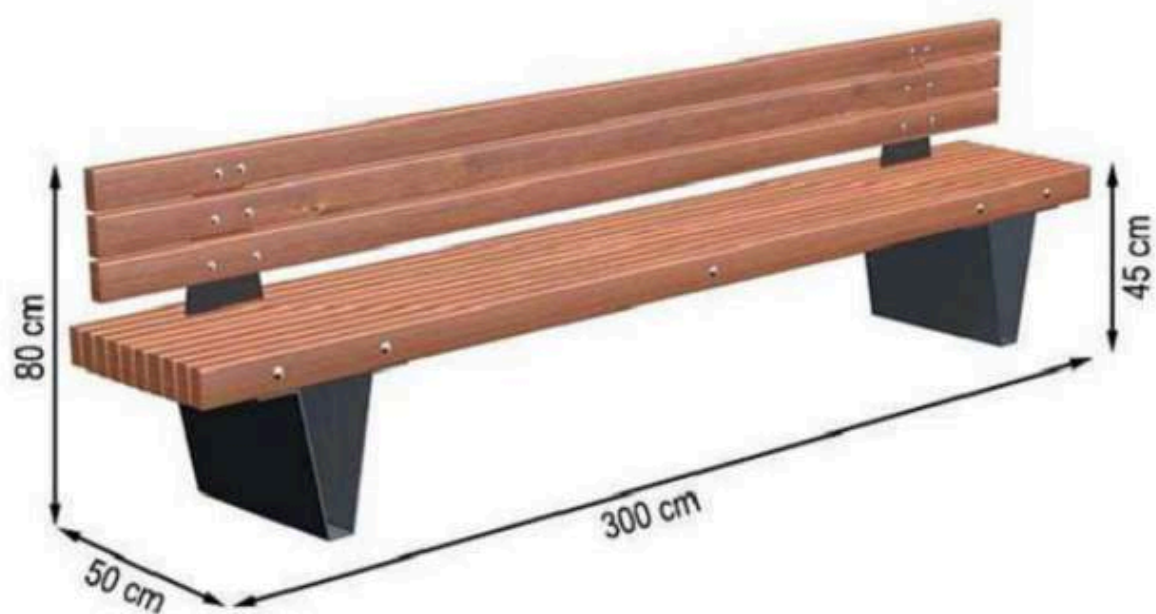

CODE: PWB-184

LEGS: SHEET METAL

RECYCLABILITY : %100 ECOLOGICAL

PAINT: STATIC POLYESTER OVEN

AREA OF USE : OUTDOOR

WOOD: THERMOWOOD YELLOW PINE

PROTECTION: MAINTENANCE-FREE