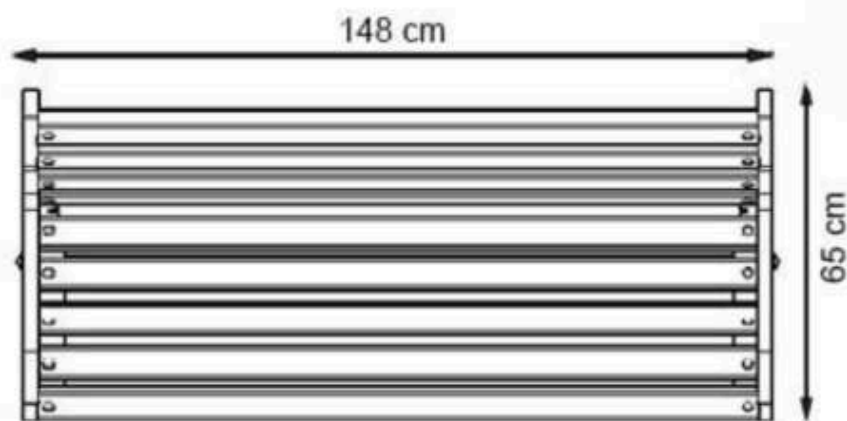

**LEGS: SHEET METAL**

**PAINT: STATIC POLYESTER OVEN**

**WOOD: THERMOWOOD YELLOW PINE**

**RECYCLABILITY : %100 ECOLOGICAL**

**AREA OF USE : OUTDOOR**

**PROTECTION: MAINTENANCE-FREE**

CODE: PWB-173

LEGS: ALUMINUM CASTING