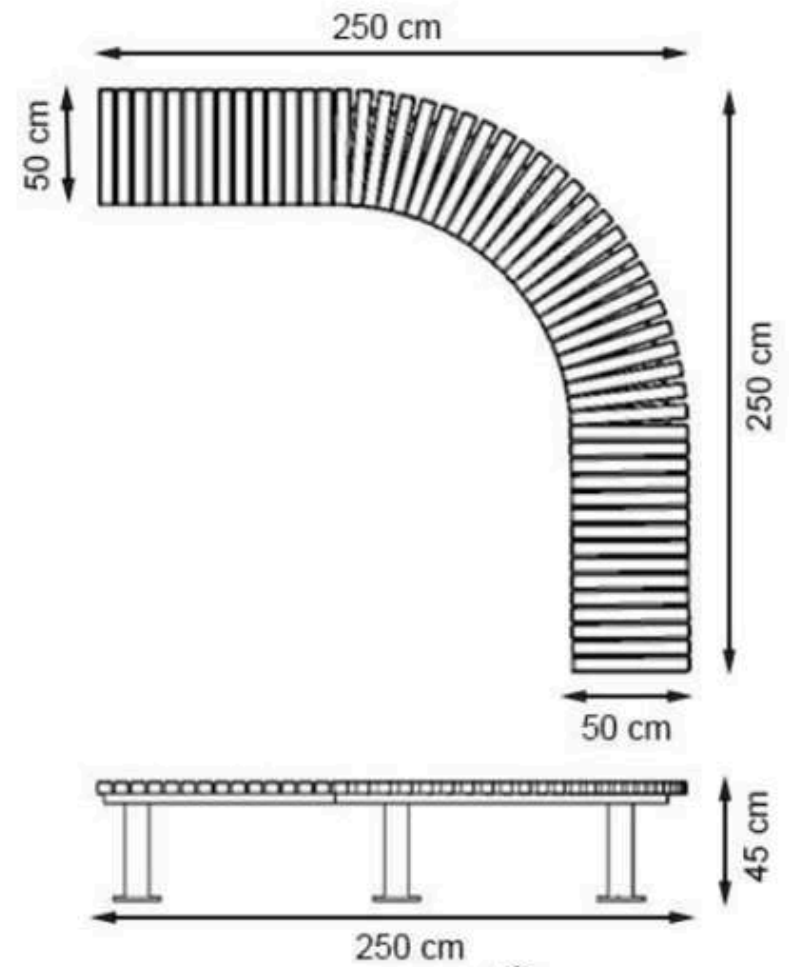

LEGS: IRON PIPE PROFILE

RECYCLABILITY : %100 ECOLOGICAL

PAINT: STATIC POLYESTER OVEN

AREA OF USE : OUTDOOR

WOOD: THERMOWOOD YELLOW PINE

PROTECTION: MAINTENANCE-FREE

CODE: PWB-210

LEGS: IRON PIPE PROFILE