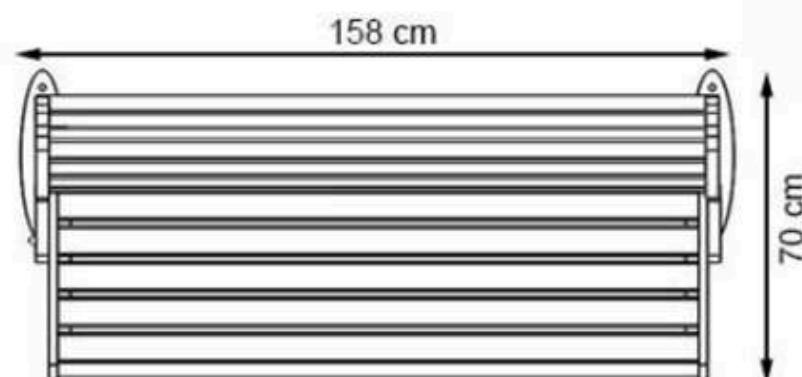

CODE: PWB-236

LEGS: ALUMINUM CASTING

RECYCLABILITY : %100 ECOLOGICAL

PAINT: STATIC POLYESTER OVEN

AREA OF USE : OUTDOOR

WOOD: THERMOWOOD YELLOW PINE

PROTECTION: MAINTENANCE-FREE