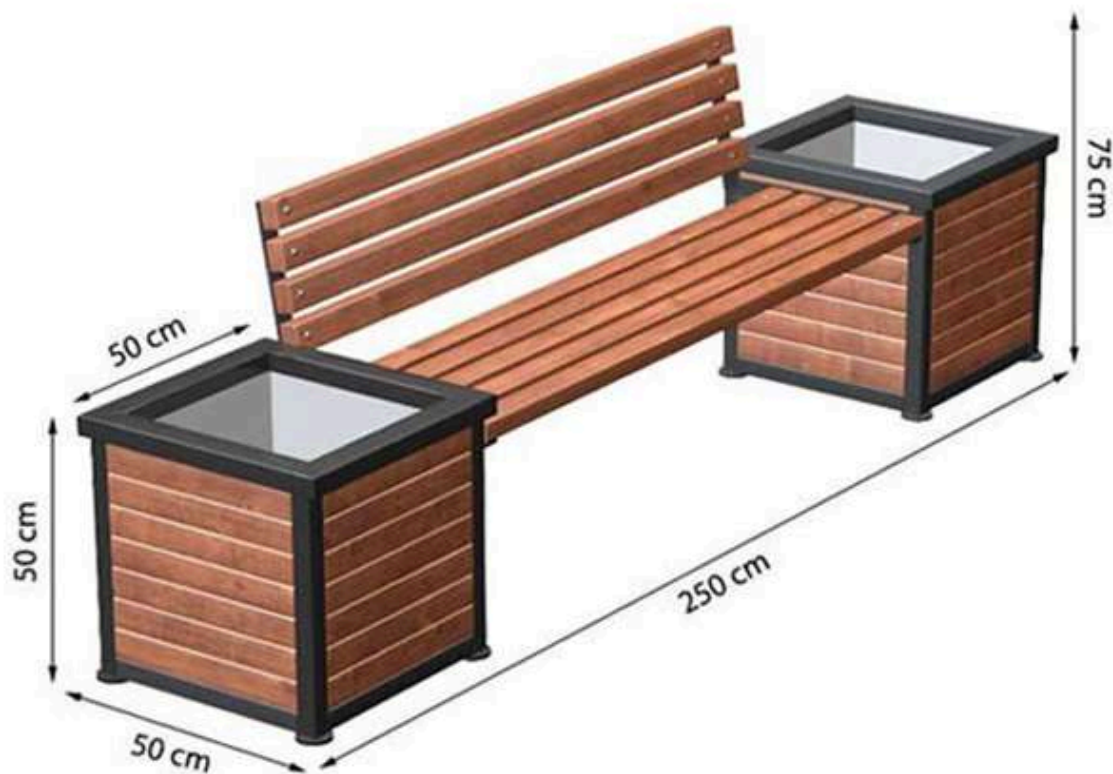

CODE: PWB-240

LEGS: SHEET IRON

RECYCLABILITY : %100 ECOLOGICAL

PAINT: STATIC POLYESTER OVEN

AREA OF USE : OUTDOOR

WOOD: THERMOWOOD YELLOW PINE

PROTECTION: MAINTENANCE-FREE

CODE: PWB- 241