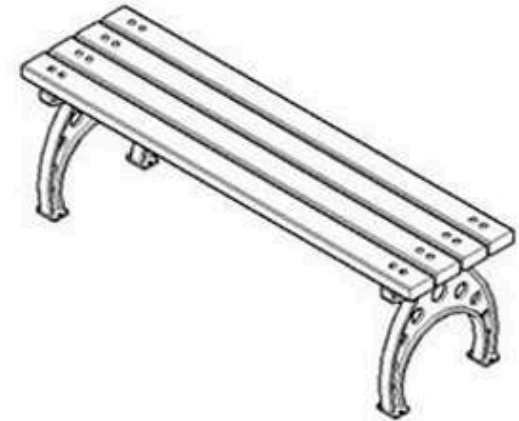

CODE: PWB-134

AYAKLAR ALÜMİNYUM DÖKÜM

BOYA STATİK POLYESTER FIRIN

AHŞAP THERMOWOOD SARI ÇAM

KULLANIM DIŞ MEKAN

DÖNÜŞÜM %100 EKOLOJİK

TESLİMAT MONTAJLI

KORUMA BAKIM GEREKMEZ

GARANTİ KOŞULSUZ 10 YIL