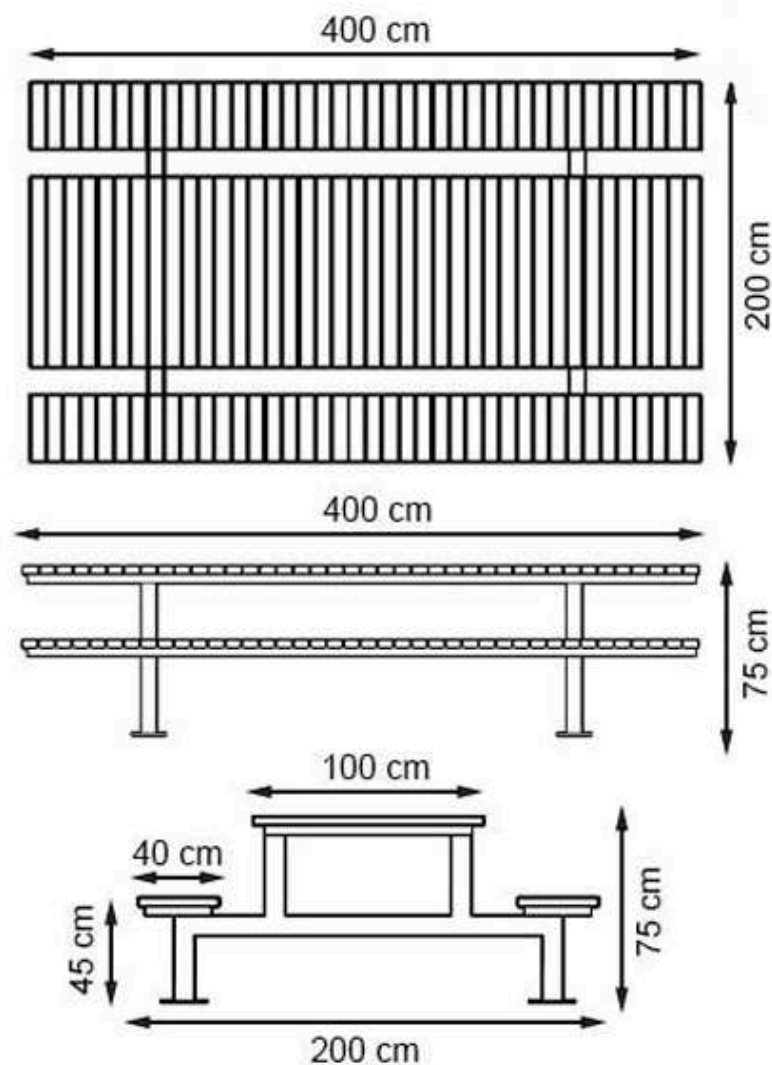

RECYCLABILITY : %100 ECOLOGICAL

PAINT: STATIC POLYESTER OVEN

AREA OF USE : OUTDOOR

WOOD: THERMOWOOD YELLOW PINE

PROTECTION: MAINTENANCE-FREE

CODE: PWB-291

LEGS: IRON SQUARE PROFILE

RECYCLABILITY : %100 ECOLOGICAL