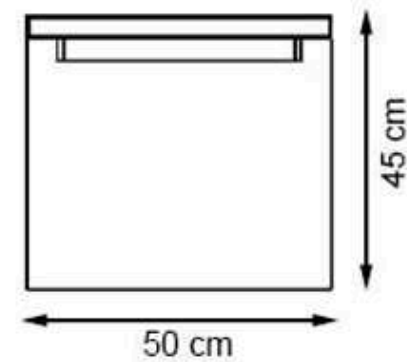

CODE: PWB-250

LEGS: PRECAST CONCRETE

RECYCLABILITY : %100 ECOLOGICAL

PAINT: NATURAL

AREA OF USE : OUTDOOR

WOOD: THERMOWOOD YELLOW PINE

PROTECTION: MAINTENANCE-FREE