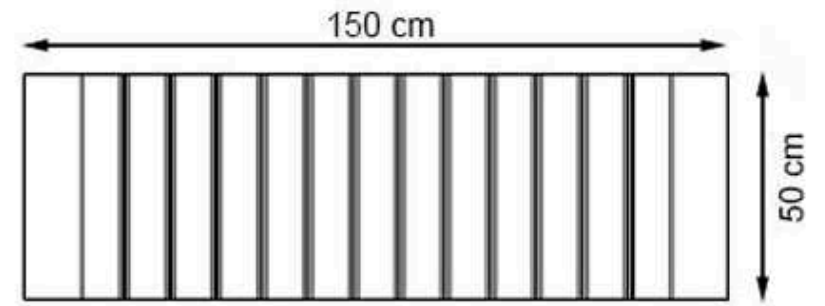

CODE: PWB-255

LEGS: PRECAST CONCRETE

PAINT: NATURAL

WOOD: THERMOWOOD YELLOW PINE

RECYCLABILITY : %100 ECOLOGICAL

AREA OF USE : OUTDOOR

PROTECTION: MAINTENANCE-FREE