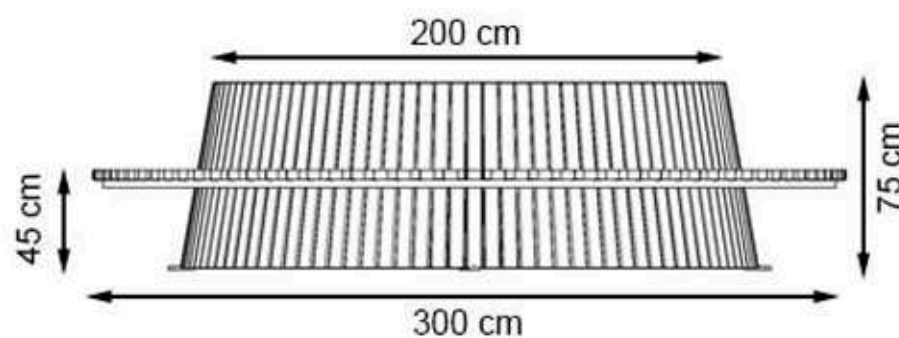

CODE: PWB-221

LEGS: SHEET IRON

RECYCLABILITY : %100 ECOLOGICAL

PAINT: STATIC POLYESTER OVEN

AREA OF USE : OUTDOOR

WOOD: THERMOWOOD YELLOW PINE

PROTECTION: MAINTENANCE-FREE