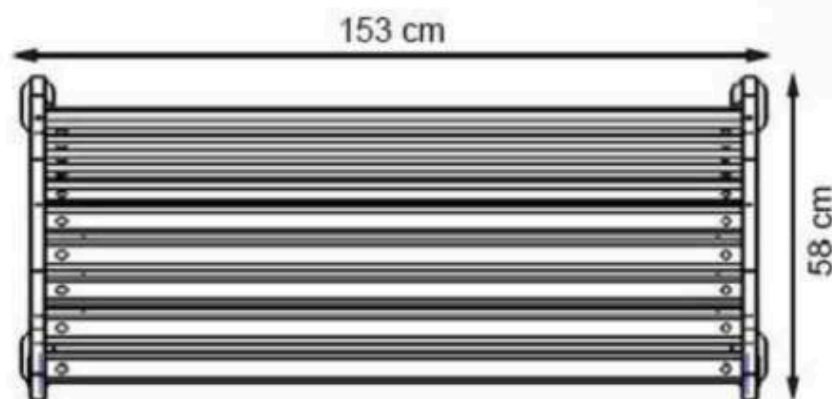

LEGS: IRON PROFILE

RECYCLABILITY : %100 ECOLOGICAL

PAINT: STATIC POLYESTER OVEN

AREA OF USE : OUTDOOR

WOOD: THERMOWOOD YELLOW PINE

PROTECTION: MAINTENANCE-FREE

**CODE: PWB-157**

**LEGS: ALUMINUM CASTING**