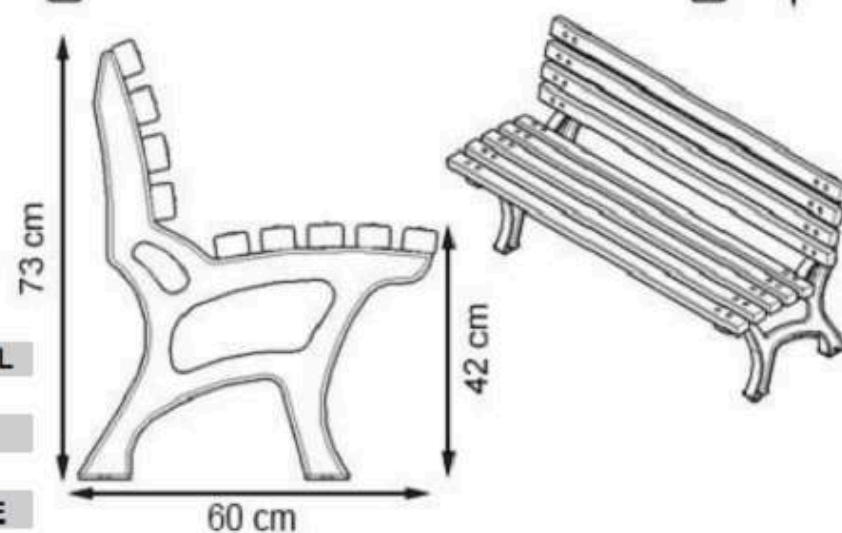

LEGS: SHEET METAL

RECYCLABILITY : %100 ECOLOGICAL

PAINT: STATIC POLYESTER OVEN

AREA OF USE : OUTDOOR

WOOD: THERMOWOOD YELLOW PINE

PROTECTION: MAINTENANCE-FREE

CODE: PWB-141

LEGS: ALUMINUM CASTING