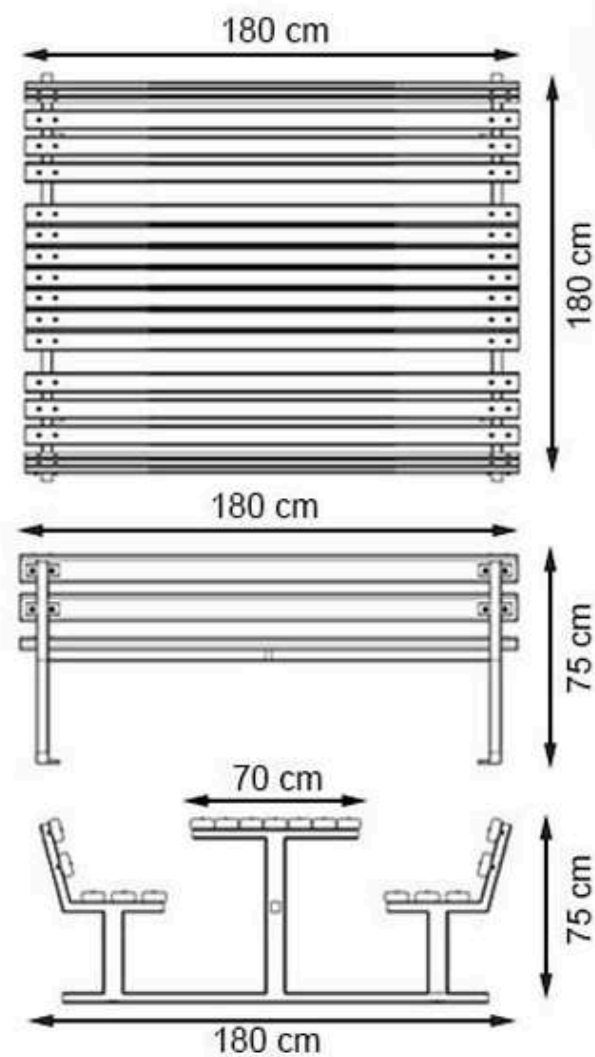

CODE: PWB-277

LEGS: IRON PROFILE

RECYCLABILITY : %100 ECOLOGICAL

PAINT: STATIC POLYESTER OVEN

AREA OF USE : OUTDOOR

WOOD: THERMOWOOD YELLOW PINE

PROTECTION: MAINTENANCE-FREE