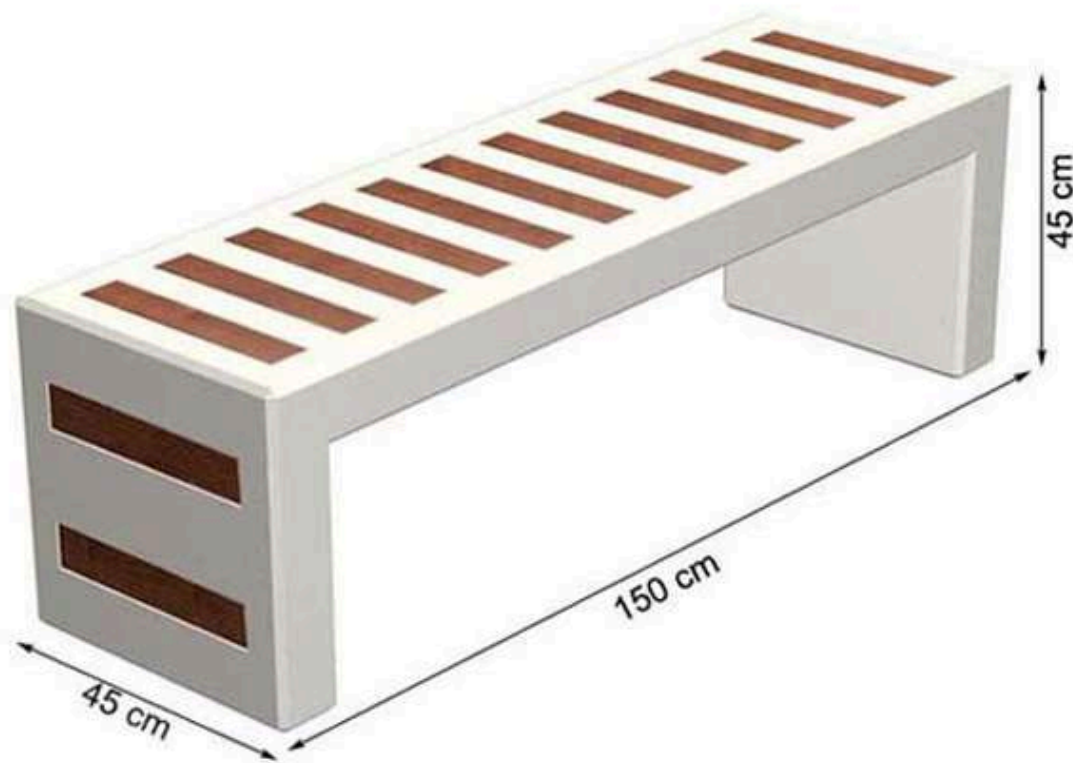

CODE: PWB-253

LEGS: PRECAST CONCRETE

RECYCLABILITY : %100 ECOLOGICAL

PAINT: NATURAL

AREA OF USE : OUTDOOR

WOOD: THERMOWOOD YELLOW PINE

PROTECTION: MAINTENANCE-FREE