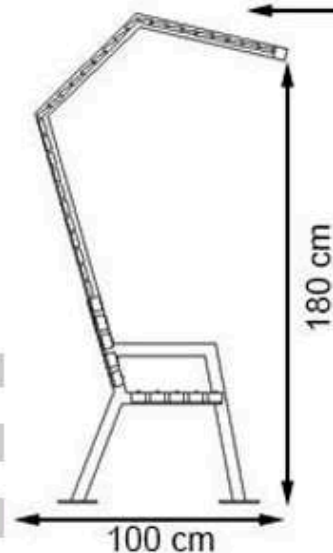

CODE: PWB-271

LEGS: IRON SQUARE PROFILE

RECYCLABILITY : %100 ECOLOGICAL

PAINT: STATIC POLYESTER OVEN

AREA OF USE : OUTDOOR

WOOD: THERMOWOOD YELLOW PINE

PROTECTION: MAINTENANCE-FREE