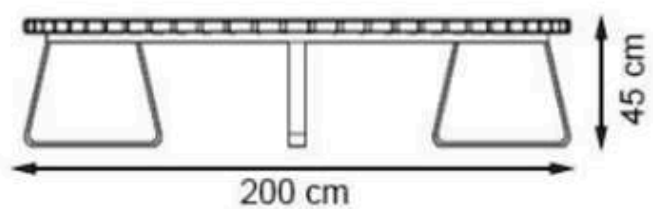

CODE: PWB-206

LEGS: SHEET METAL

RECYCLABILITY : %100 ECOLOGICAL

PAINT: STATIC POLYESTER OVEN

AREA OF USE : OUTDOOR

WOOD: THERMOWOOD YELLOW PINE

PROTECTION: MAINTENANCE-FREE