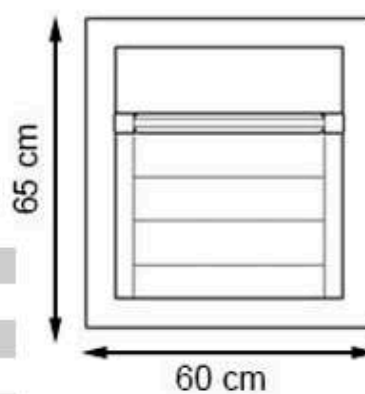

CODE: PWB-20

LEGS: IRON PROFILE

RECYCLABILITY : %100 ECOLOGICAL

PAINT: STATIC POLYESTER OVEN

AREA OF USE : OUTDOOR

WOOD: THERMOWOOD YELLOW PINE

PROTECTION: MAINTENANCE-FREE