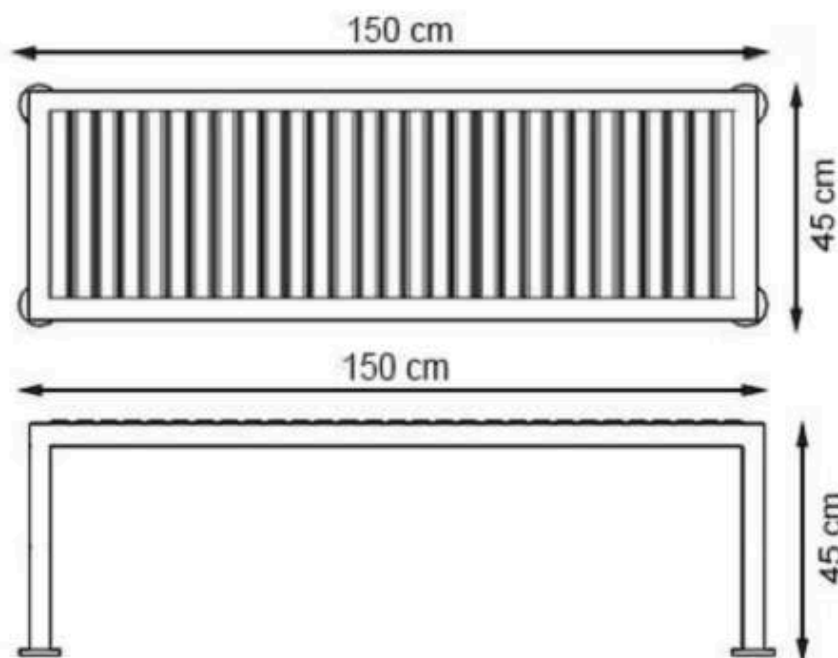

CODE: PWB-146

LEGS: IRON SQUARE PROFILE

RECYCLABILITY : %100 ECOLOGICAL

PAINT: STATIC POLYESTER OVEN

AREA OF USE : OUTDOOR

WOOD: THERMOWOOD YELLOW PINE

PROTECTION: MAINTENANCE-FREE