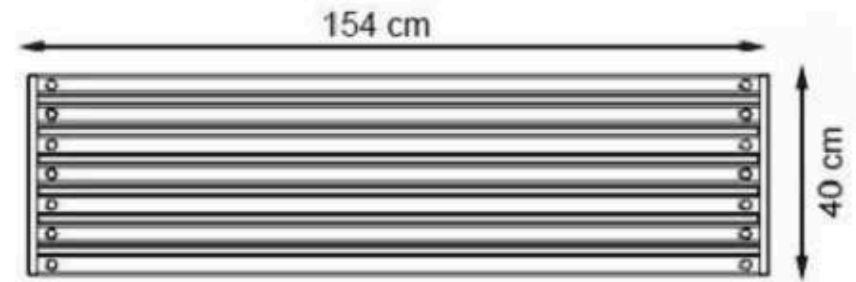

CODE: PWB-143

LEGS: ALUMINUM CASTING

RECYCLABILITY : %100 ECOLOGICAL

PAINT: STATIC POLYESTER OVEN

AREA OF USE : OUTDOOR

WOOD: THERMOWOOD YELLOW PINE

PROTECTION: MAINTENANCE-FREE