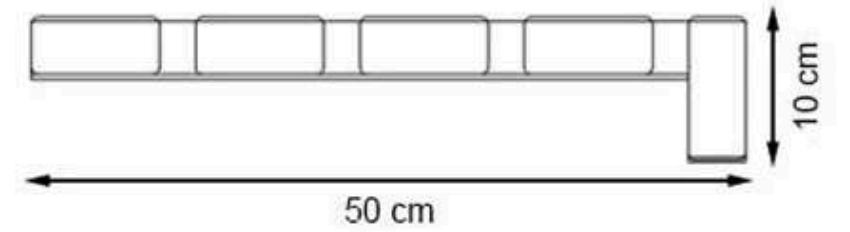

CODE: PWB-262

LEGS: SHEET IRON

RECYCLABILITY : %100 ECOLOGICAL

PAINT: STATIC POLYESTER OVEN

AREA OF USE : OUTDOOR

WOOD: THERMOWOOD YELLOW PINE

PROTECTION: MAINTENANCE-FREE