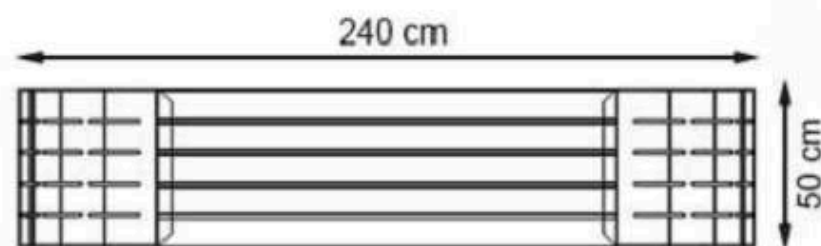

PAINT: STATIC POLYESTER OVEN

AREA OF USE : OUTDOOR

WOOD: THERMOWOOD YELLOW PINE

PROTECTION: MAINTENANCE-FREE

CODE: PWB-151

LEGS: SHEET METAL

RECYCLABILITY : %100 ECOLOGICAL

PAINT: STATIC POLYESTER OVEN