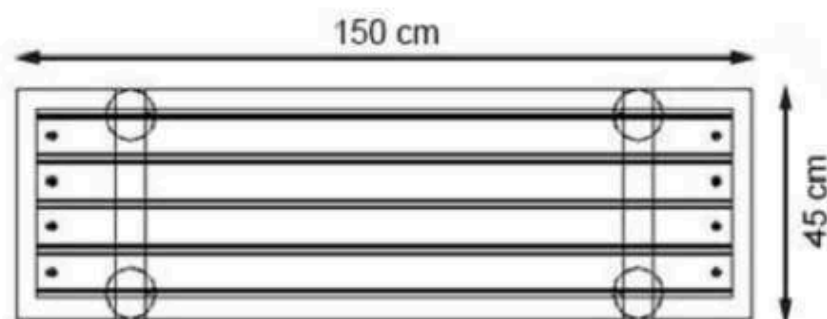

CODE: PWB-155

LEGS: IRON PROFILE

PAINT: STATIC POLYESTER OVEN

WOOD: THERMOWOOD YELLOW PINE

RECYCLABILITY : %100 ECOLOGICAL

AREA OF USE : OUTDOOR

PROTECTION: MAINTENANCE-FREE