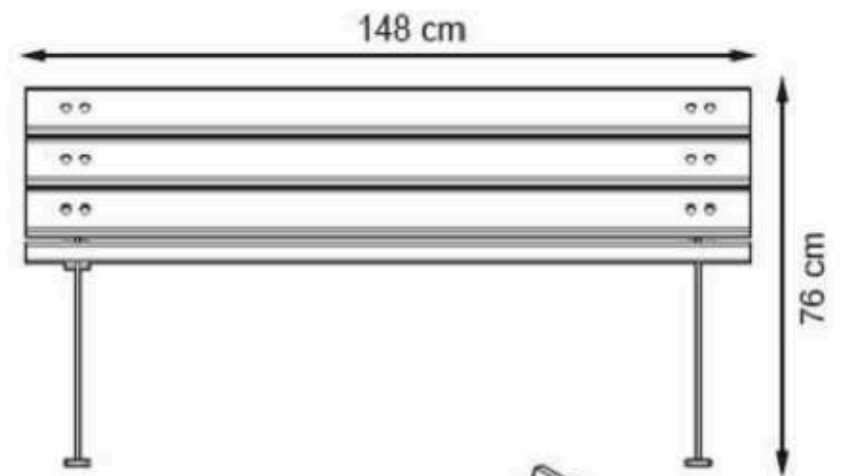

CODE: PWB-163

LEGS: SHEET METAL

RECYCLABILITY : %100 ECOLOGICAL

PAINT: STATIC POLYESTER OVEN

AREA OF USE : OUTDOOR

WOOD: THERMOWOOD YELLOW PINE

PROTECTION: MAINTENANCE-FREE

CODE: PWB-164