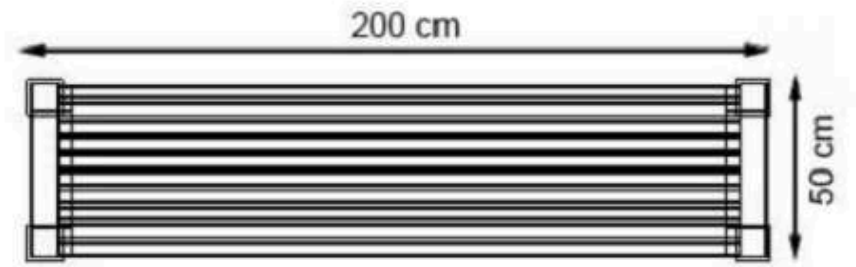

LEGS: IRON PROFILE

RECYCLABILITY : %100 ECOLOGICAL

PAINT: STATIC POLYESTER OVEN

AREA OF USE : OUTDOOR

WOOD: THERMOWOOD YELLOW PINE

PROTECTION: MAINTENANCE-FREE

CODE: PWB-115

LEGS: IRON SQUARE PROFILE