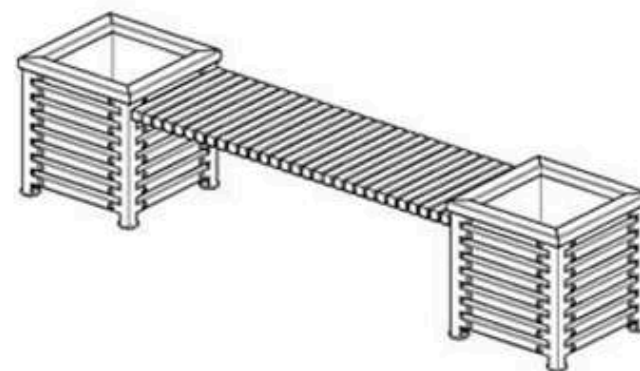

RECYCLABILITY : %100 ECOLOGICAL

PAINT: STATIC POLYESTER OVEN

AREA OF USE : OUTDOOR

WOOD: THERMOWOOD YELLOW PINE

PROTECTION: MAINTENANCE-FREE

CODE: PWB-243

LEGS: IRONWORK

RECYCLABILITY : %100 ECOLOGICAL