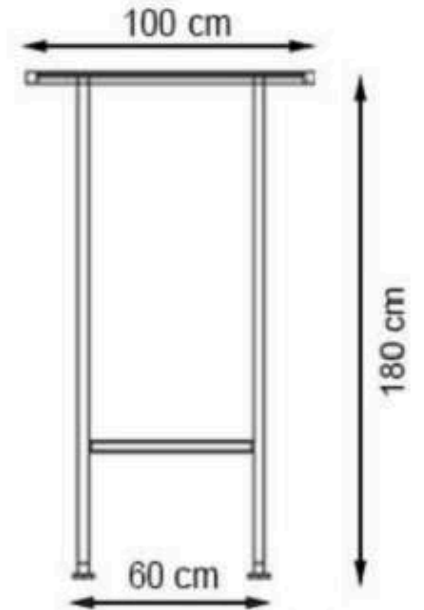

CODE: PWB-022

LEGS: IRON PIPE PROFILE

PAINT: STATIC POLYESTER OVEN

WOOD: THERMOWOOD YELLOW PINE

RECYCLABILITY : %100 ECOLOGICAL

AREA OF USE : OUTDOOR

PROTECTION: MAINTENANCE-FREE

CODE: PWB-023