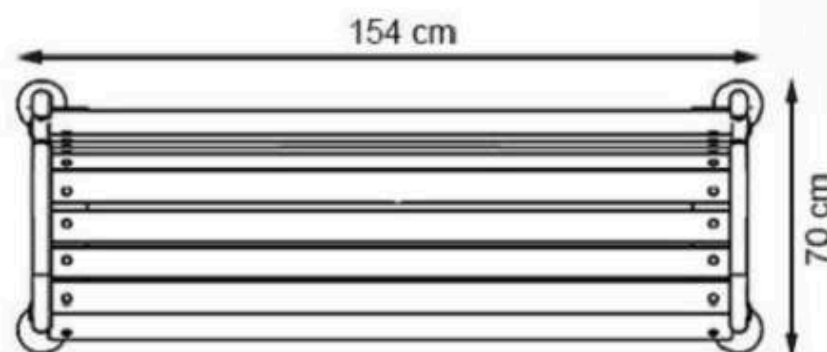

CODE: PWB-176

LEGS: ALUMINUM CASTING

RECYCLABILITY : %100 ECOLOGICAL

PAINT: STATIC POLYESTER OVEN

AREA OF USE : OUTDOOR

WOOD: THERMOWOOD YELLOW PINE

PROTECTION: MAINTENANCE-FREE