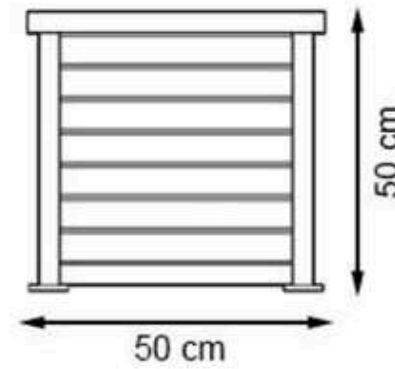

LEGS: IRON SQUARE PROFILE

RECYCLABILITY : %100 ECOLOGICAL

PAINT: STATIC POLYESTER OVEN

AREA OF USE : OUTDOOR

WOOD: THERMOWOOD YELLOW PINE

PROTECTION: MAINTENANCE-FREE

CODE: PWB-242

LEGS: IRON SQUARE PROFILE