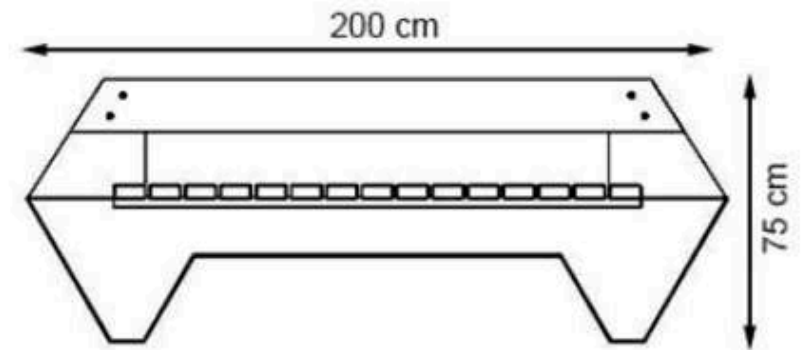

CODE: PWB-228

LEGS: SHEET METAL

RECYCLABILITY : %100 ECOLOGICAL

PAINT: STATIC POLYESTER OVEN

AREA OF USE : OUTDOOR

WOOD: THERMOWOOD YELLOW PINE

PROTECTION: MAINTENANCE-FREE