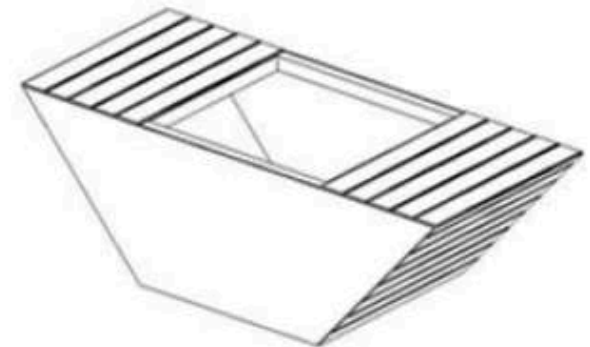

CODE: PWB-021

LEGS: IRON SHEET

RECYCLABILITY : %100 ECOLOGICAL

PAINT: STATIC POLYESTER OVEN

AREA OF USE : OUTDOOR

WOOD: THERMOWOOD YELLOW PINE

PROTECTION: MAINTENANCE-FREE