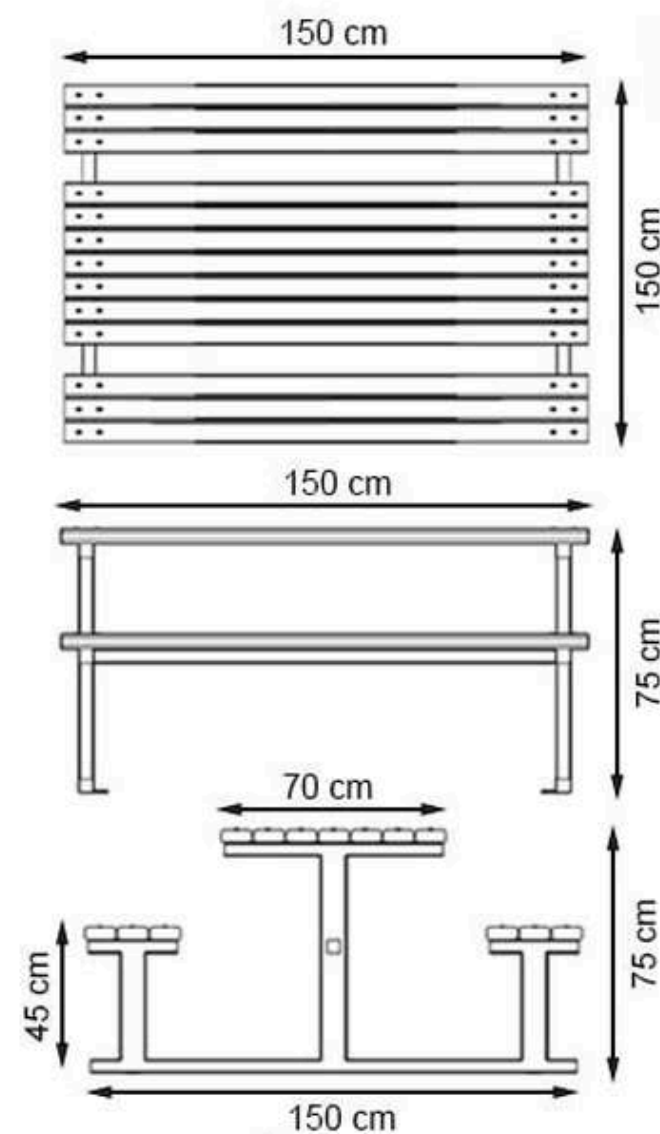

CODE: PWB-278

LEGS: IRON PROFILE

RECYCLABILITY : %100 ECOLOGICAL

PAINT: STATIC POLYESTER OVEN

AREA OF USE : OUTDOOR

WOOD: THERMOWOOD YELLOW PINE

PROTECTION: MAINTENANCE-FREE