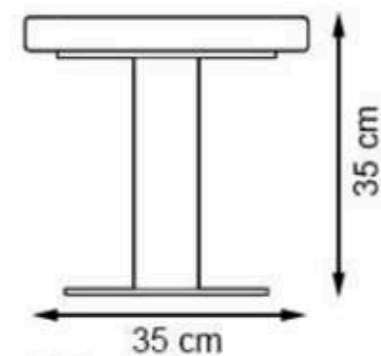

CODE: PWB-230

LEGS: IRON PROFILE

RECYCLABILITY : %100 ECOLOGICAL

PAINT: STATIC POLYESTER OVEN

AREA OF USE : OUTDOOR

WOOD: THERMOWOOD YELLOW PINE

PROTECTION: MAINTENANCE-FREE