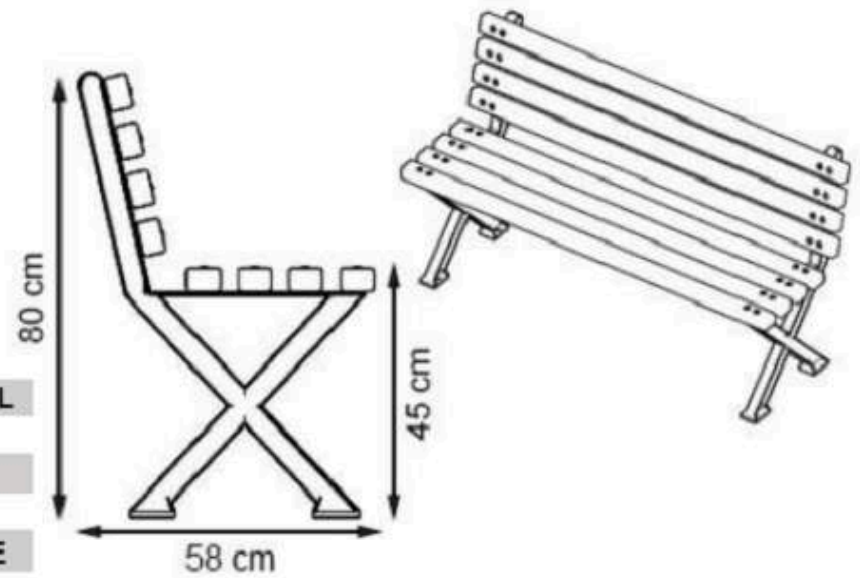

CODE: PWB-144

LEGS: ALUMINUM CASTING

RECYCLABILITY : %100 ECOLOGICAL

PAINT: STATIC POLYESTER OVEN

AREA OF USE : OUTDOOR

WOOD: THERMOWOOD YELLOW PINE

PROTECTION: MAINTENANCE-FREE