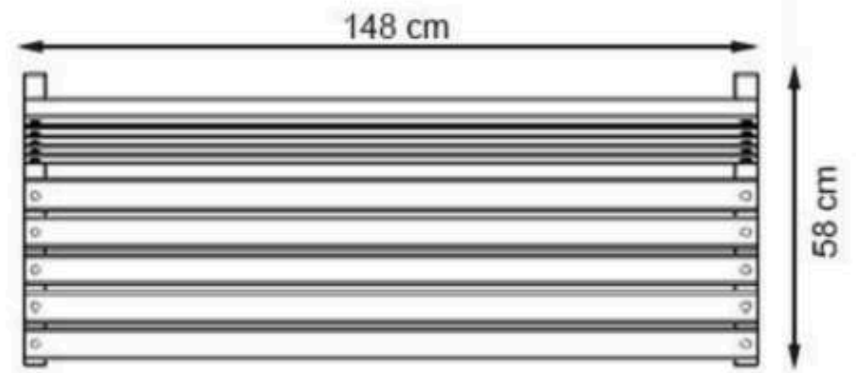

CODE: PWB-147

LEGS: IRON PROFILE

RECYCLABILITY : %100 ECOLOGICAL

PAINT: STATIC POLYESTER OVEN

AREA OF USE : OUTDOOR

WOOD: THERMOWOOD YELLOW PINE

PROTECTION: MAINTENANCE-FREE

CODE: PWB-148