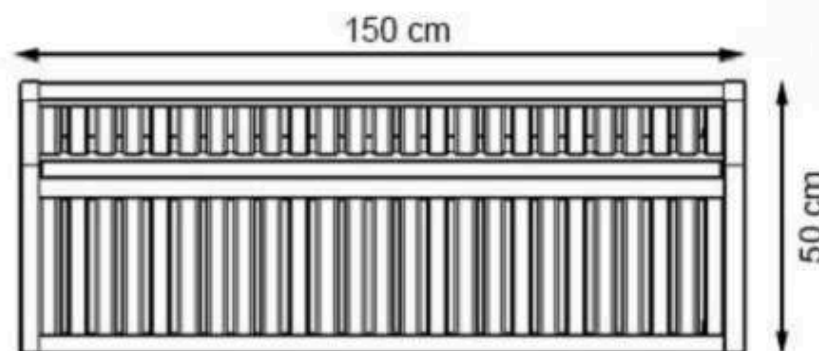

CODE: PWB-121

LEGS: IRON PROFILE

PAINT: STATIC POLYESTER OVEN

WOOD: THERMOWOOD YELLOW PINE

RECYCLABILITY : %100 ECOLOGICAL

AREA OF USE : OUTDOOR

PROTECTION: MAINTENANCE-FREE