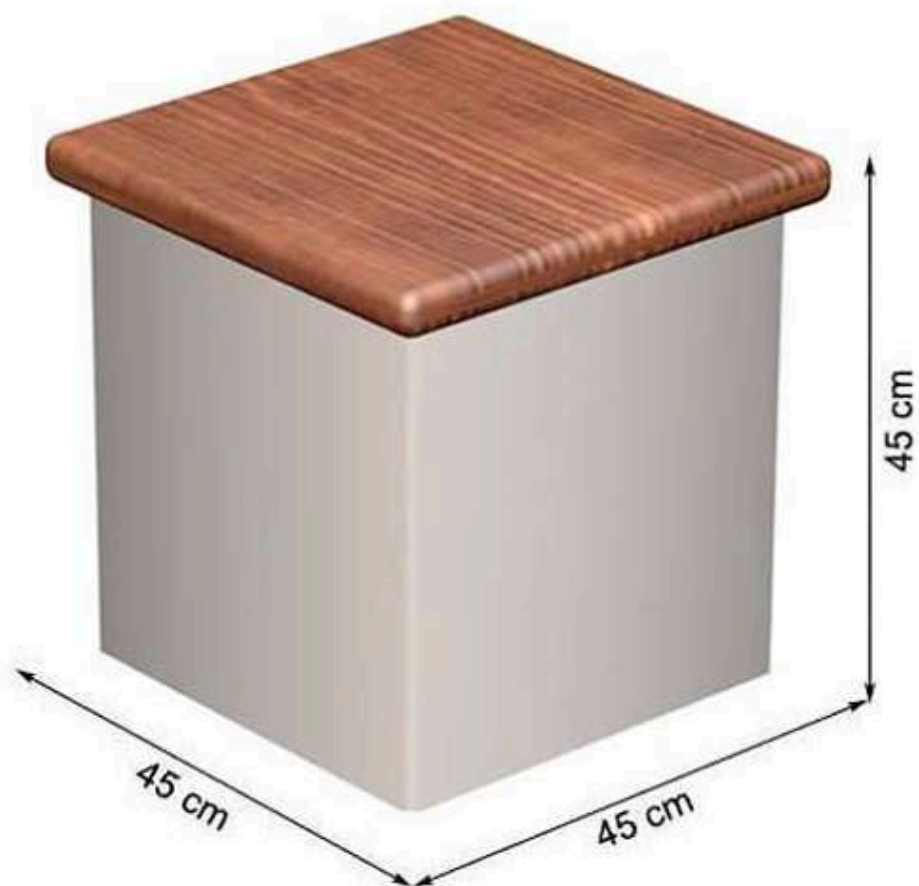

CODE: PWB-014

LEGS: IRON SQUARE PROFILE

RECYCLABILITY : %100 ECOLOGICAL

PAINT: STATIC POLYESTER OVEN

AREA OF USE : OUTDOOR

WOOD: THERMOWOOD YELLOW PINE

PROTECTION: MAINTENANCE-FREE

CODE: PWB-015