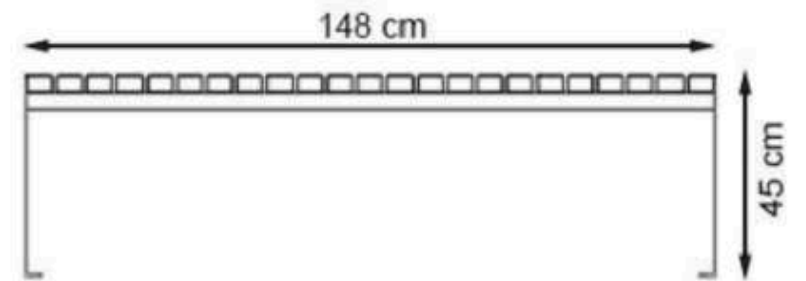

CODE: PWB-162

LEGS: SHEET METAL

RECYCLABILITY : %100 ECOLOGICAL

PAINT: STATIC POLYESTER OVEN

AREA OF USE : OUTDOOR

WOOD: THERMOWOOD YELLOW PINE

PROTECTION: MAINTENANCE-FREE