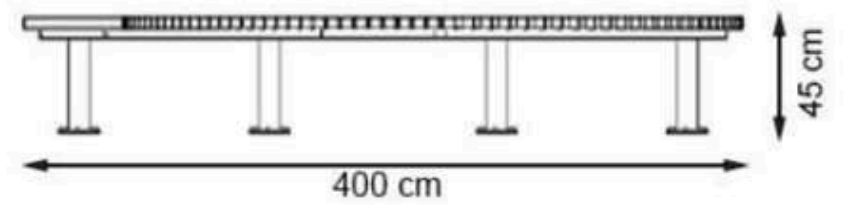

CODE: PWB-211

LEGS: IRON PIPE PROFILE

RECYCLABILITY : %100 ECOLOGICAL

PAINT: STATIC POLYESTER OVEN

AREA OF USE : OUTDOOR

WOOD: THERMOWOOD YELLOW PINE

PROTECTION: MAINTENANCE-FREE