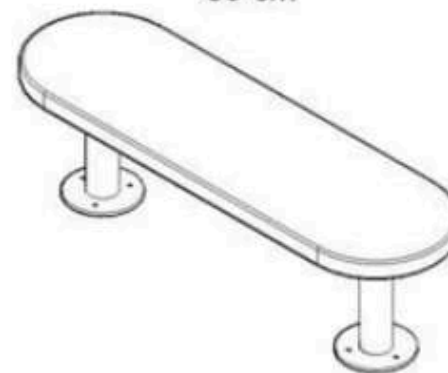

CODE: PWB-231

LEGS: IRON PIPE PROFILE

RECYCLABILITY : %100 ECOLOGICAL

PAINT: STATIC POLYESTER OVEN

AREA OF USE : OUTDOOR

WOOD: THERMOWOOD YELLOW PINE

PROTECTION: MAINTENANCE-FREE