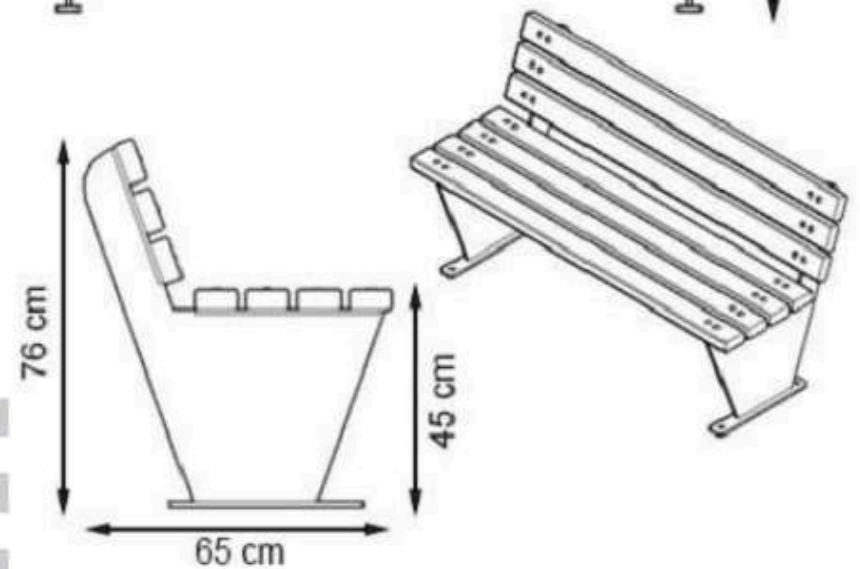

CODE: PWB-163

LEGS: SHEET METAL

RECYCLABILITY : %100 ECOLOGICAL

PAINT: STATIC POLYESTER OVEN

AREA OF USE : OUTDOOR

WOOD: THERMOWOOD YELLOW PINE

PROTECTION: MAINTENANCE-FREE

CODE: PWB-164