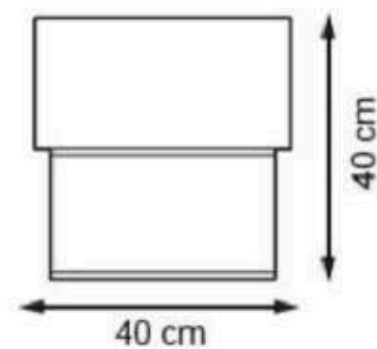

CODE: PWB-186

LEGS: SHEET METAL

RECYCLABILITY : %100 ECOLOGICAL

PAINT: STATIC POLYESTER OVEN

AREA OF USE : OUTDOOR

WOOD: THERMOWOOD YELLOW PINE

PROTECTION: MAINTENANCE-FREE