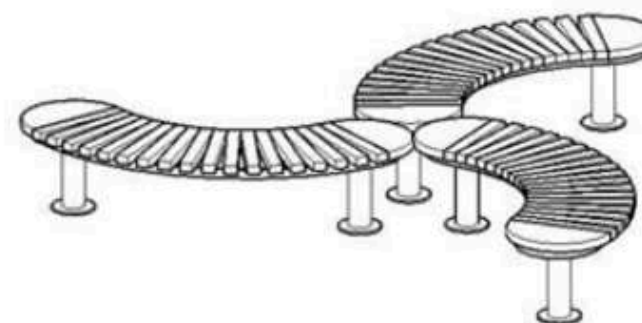

CODE: PWB-214

LEGS: IRON PIPE PROFILE

RECYCLABILITY : %100 ECOLOGICAL

PAINT: STATIC POLYESTER OVEN

AREA OF USE : OUTDOOR

WOOD: THERMOWOOD YELLOW PINE

PROTECTION: MAINTENANCE-FREE