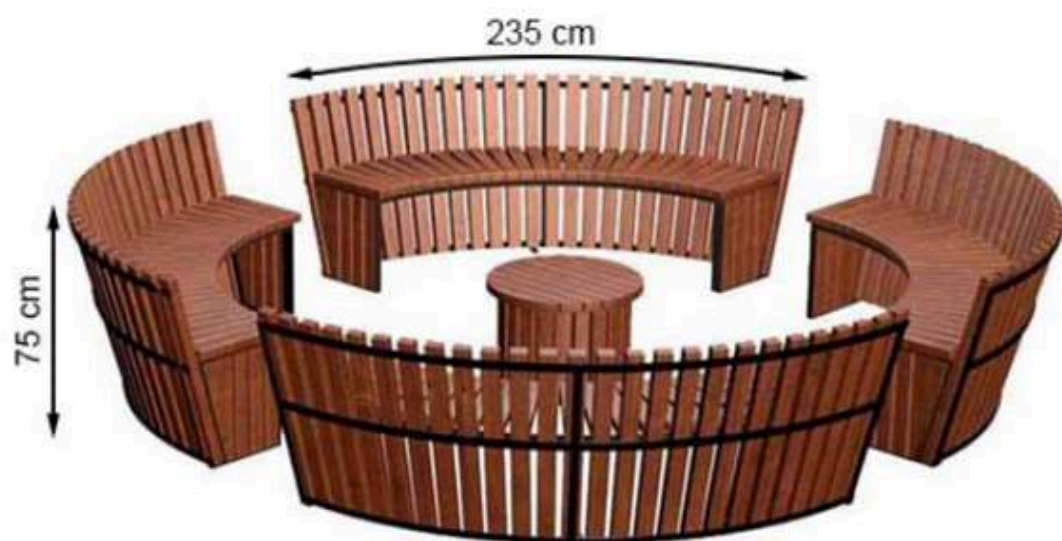

CODE:PWB-222

LEGS: SHEET METAL

RECYCLABILITY : %100 ECOLOGICAL

PAINT: STATIC POLYESTER OVEN

AREA OF USE : OUTDOOR

WOOD: THERMOWOOD YELLOW PINE

PROTECTION: MAINTENANCE-FREE