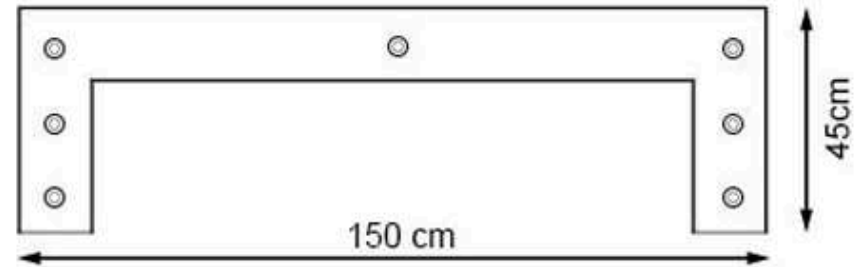

CODE: PWB-256

LEGS: PRECAST CONCRETE

RECYCLABILITY : %100 ECOLOGICAL

PAINT: NATURAL

AREA OF USE : OUTDOOR

WOOD: THERMOWOOD YELLOW PINE

PROTECTION: MAINTENANCE-FREE