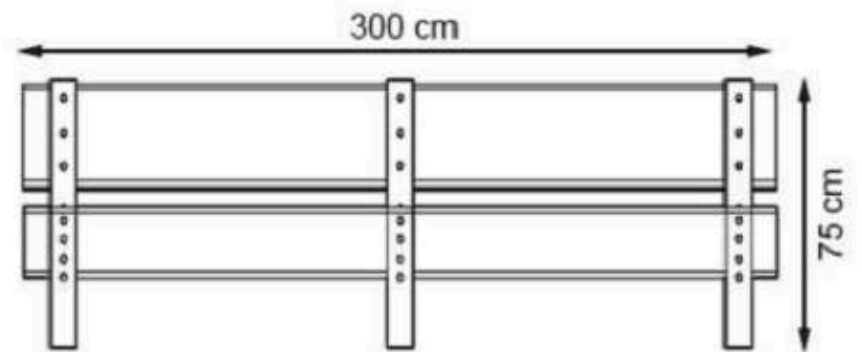

CODE: PWB-187

LEGS: SHEET METAL

PAINT: STATIC POLYESTER OVEN

WOOD: THERMOWOOD YELLOW PINE

RECYCLABILITY : %100 ECOLOGICAL

AREA OF USE : OUTDOOR

PROTECTION: MAINTENANCE-FREE

**CODE: PWB-188**