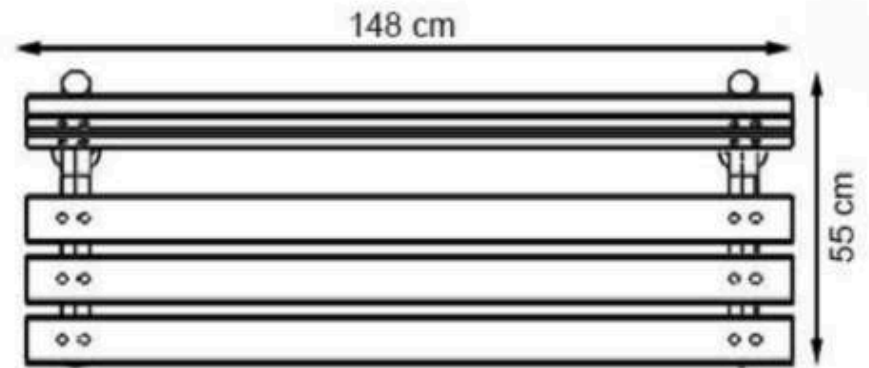

CODE: PWB-129

LEGS: IRON PIPE PROFILE

RECYCLABILITY : %100 ECOLOGICAL

PAINT: STATIC POLYESTER OVEN

AREA OF USE : OUTDOOR

WOOD: THERMOWOOD YELLOW PINE

PROTECTION: MAINTENANCE-FREE