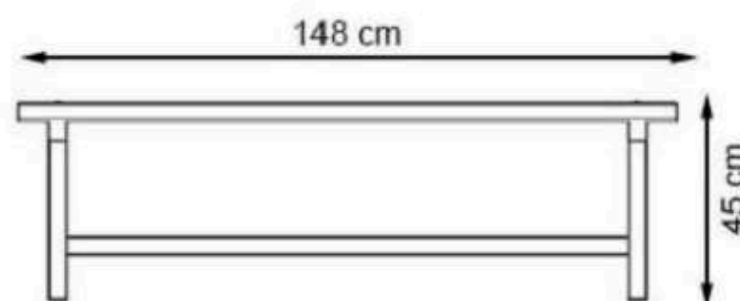

KOD: B-102

LEGS: IRON SQUARE PROFILE

RECYCLABILITY : %100 ECOLOGICAL

PAINT: STATIC POLYESTER OVEN

AREA OF USE : OUTDOOR

WOOD: THERMOWOOD YELLOW PINE

PROTECTION: MAINTENANCE-FREE