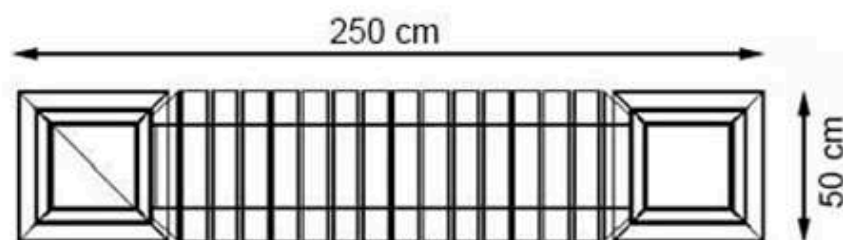

CODE: PWB-238

LEGS: SHEET IRON

RECYCLABILITY : %100 ECOLOGICAL

PAINT: STATIC POLYESTER OVEN

AREA OF USE : OUTDOOR

WOOD: THERMOWOOD YELLOW PINE

PROTECTION: MAINTENANCE-FREE