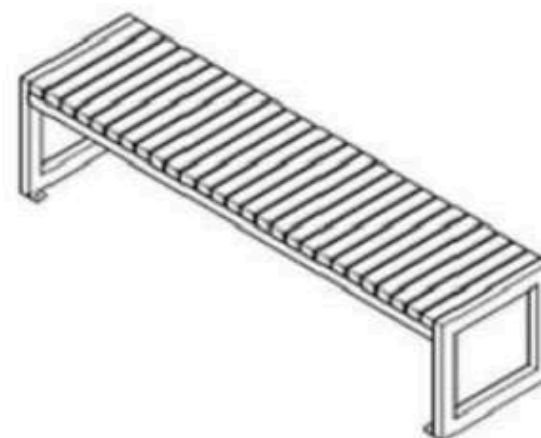

CODE: PWB-113

LEGS: IRON PIPE PROFILE

RECYCLABILITY : %100 ECOLOGICAL

PAINT: STATIC POLYESTER OVEN

AREA OF USE : OUTDOOR

WOOD: THERMOWOOD YELLOW PINE

PROTECTION: MAINTENANCE-FREE

CODE: PWB-114