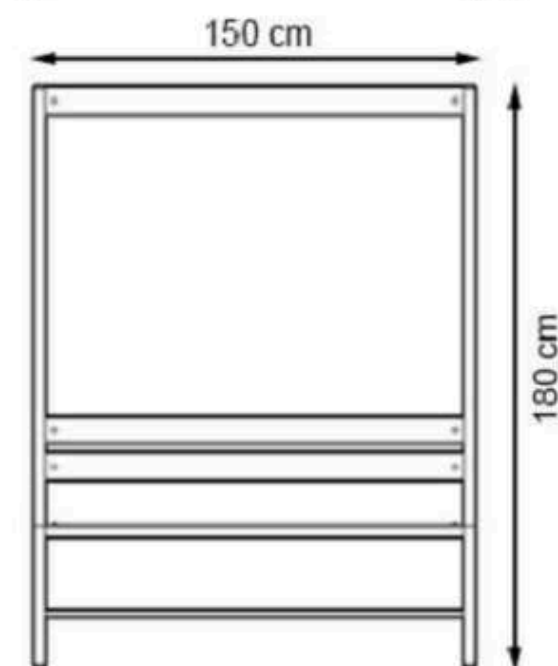

CODE: PWB-104

LEGS: IRON PROFILE

RECYCLABILITY : %100 ECOLOGICAL

PAINT: STATIC POLYESTER OVEN

AREA OF USE : OUTDOOR

WOOD: THERMOWOOD YELLOW PINE

PROTECTION: MAINTENANCE-FREE