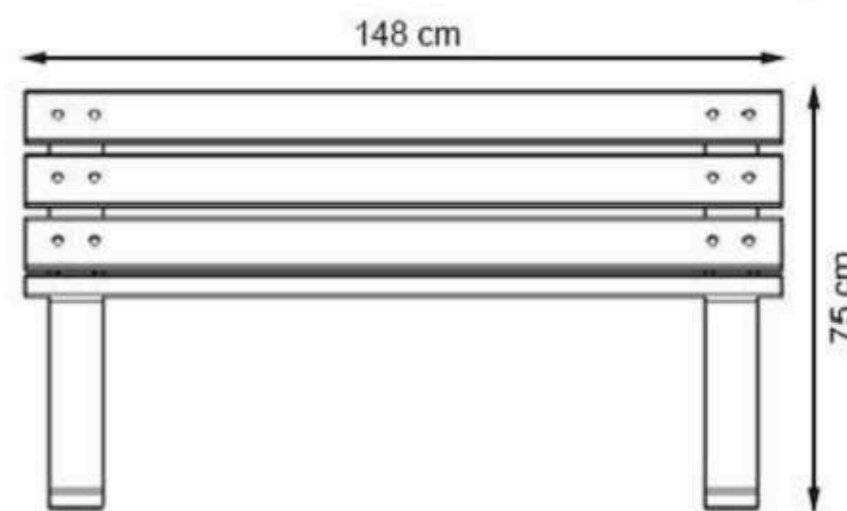

CODE: PWB-145

LEGS: SHEET METAL

RECYCLABILITY : %100 ECOLOGICAL

PAINT: STATIC POLYESTER OVEN

AREA OF USE : OUTDOOR

WOOD: THERMOWOOD YELLOW PINE

PROTECTION: MAINTENANCE-FREE