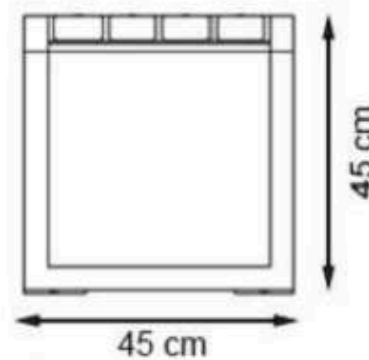

CODE: PWB-155

LEGS: IRON PROFILE

PAINT: STATIC POLYESTER OVEN

WOOD: THERMOWOOD YELLOW PINE

RECYCLABILITY : %100 ECOLOGICAL

AREA OF USE : OUTDOOR

PROTECTION: MAINTENANCE-FREE