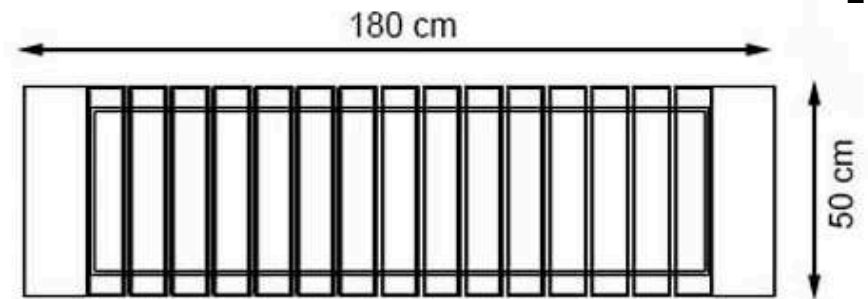

LEGS: PRECAST CONCRETE

PAINT: NATURAL

WOOD: THERMOWOOD YELLOW PINE

RECYCLABILITY : %100 ECOLOGICAL

AREA OF USE : OUTDOOR

PROTECTION: MAINTENANCE-FREE

**CODE: PWB-250**

**LEGS: PRECAST CONCRETE**