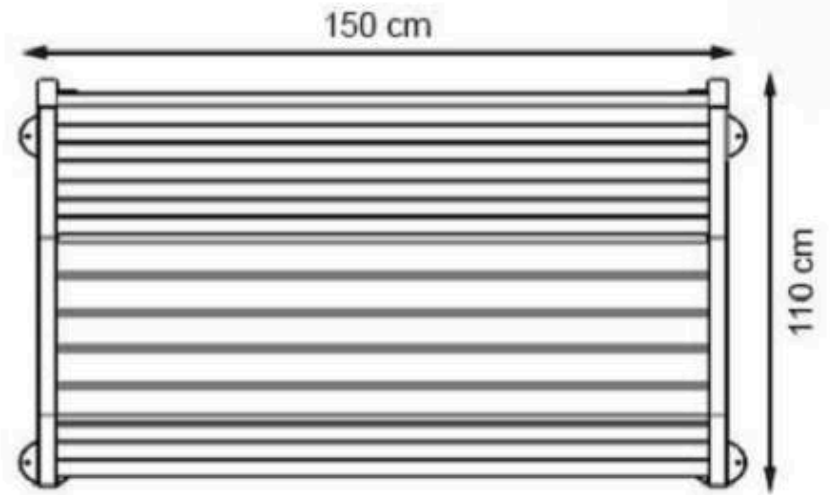

RECYCLABILITY : %100 ECOLOGICAL

PAINT: STATIC POLYESTER OVEN

AREA OF USE : OUTDOOR

WOOD: THERMOWOOD YELLOW PINE

PROTECTION: MAINTENANCE-FREE

CODE: PWB-174

LEGS: IRON PROFILE

RECYCLABILITY : %100 ECOLOGICAL