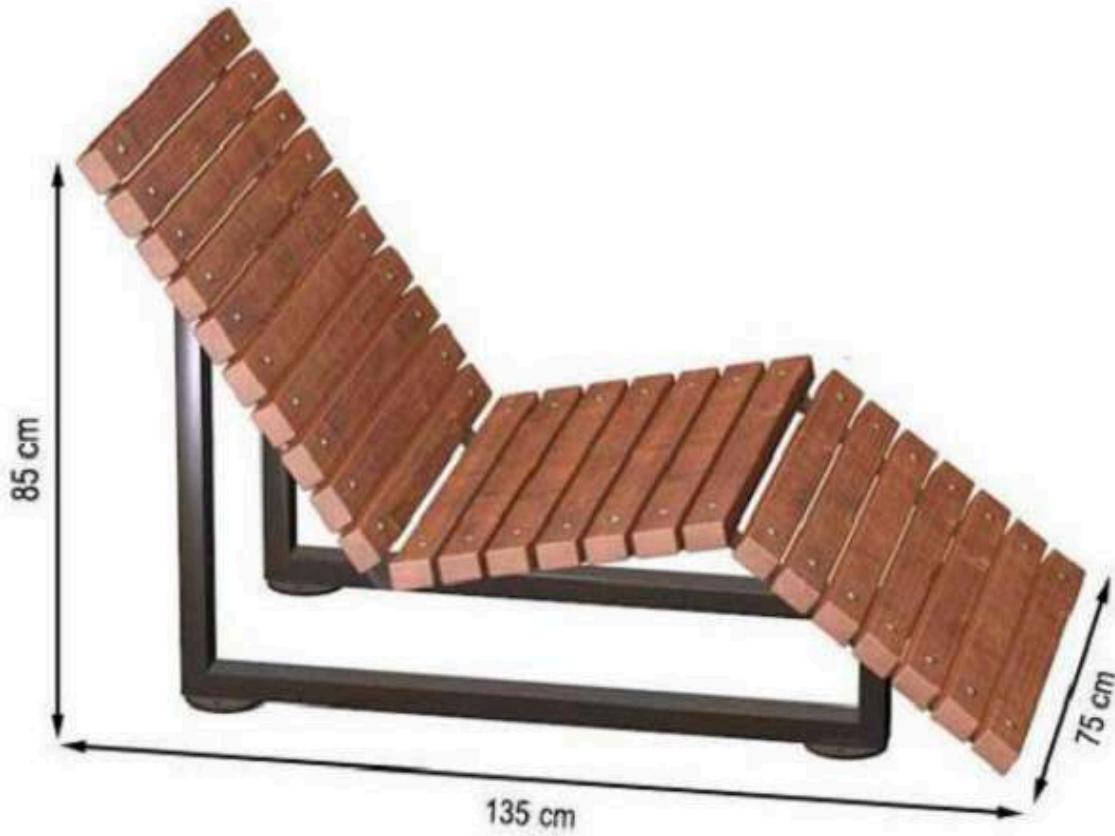

CODE: PWB-171

LEGS: IRON PROFILE

RECYCLABILITY : %100 ECOLOGICAL

PAINT: STATIC POLYESTER OVEN

AREA OF USE : OUTDOOR

WOOD: THERMOWOOD YELLOW PINE

PROTECTION: MAINTENANCE-FREE