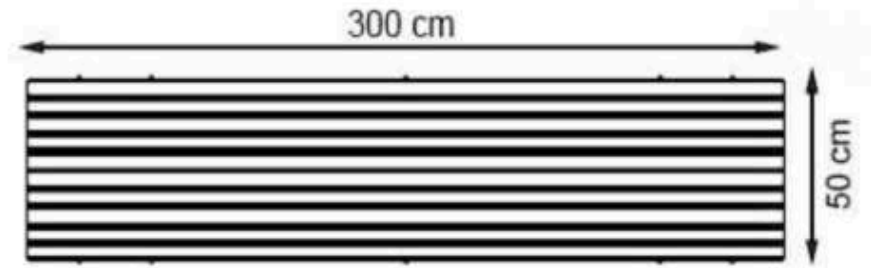

CODE: PWB-183

LEGS: SHEET METAL

RECYCLABILITY : %100 ECOLOGICAL

PAINT: STATIC POLYESTER OVEN

AREA OF USE : OUTDOOR

WOOD: THERMOWOOD YELLOW PINE

PROTECTION: MAINTENANCE-FREE