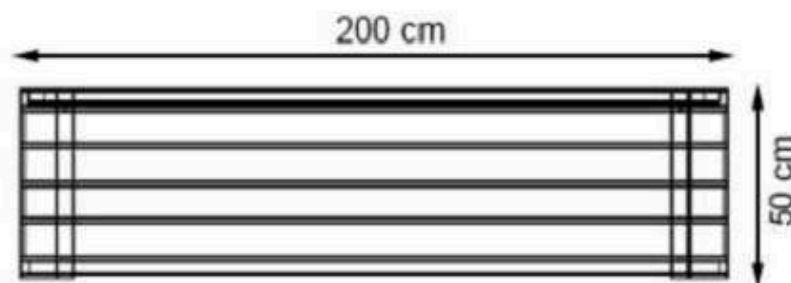

CODE: PWB-125

LEGS: IRON SHEET

RECYCLABILITY : %100 ECOLOGICAL

PAINT: STATIC POLYESTER OVEN

AREA OF USE : OUTDOOR

WOOD: THERMOWOOD YELLOW PINE

PROTECTION: MAINTENANCE-FREE