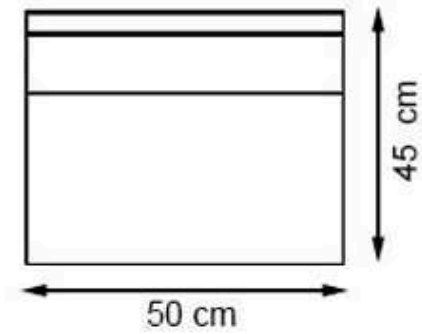

CODE: PWB-255

LEGS: PRECAST CONCRETE

PAINT: NATURAL

WOOD: THERMOWOOD YELLOW PINE

RECYCLABILITY : %100 ECOLOGICAL

AREA OF USE : OUTDOOR

PROTECTION: MAINTENANCE-FREE