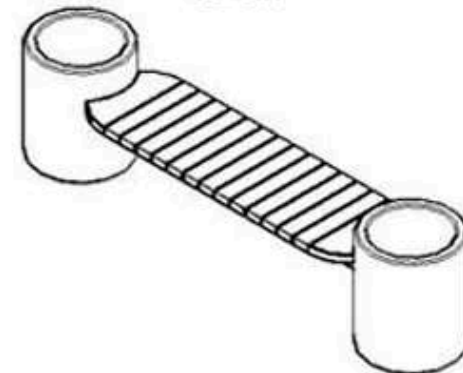

CODE: PWB-247

LEGS: PRECAST CONCRETE

RECYCLABILITY : %100 ECOLOGICAL

PAINT: NATURAL

AREA OF USE : OUTDOOR

WOOD: THERMOWOOD YELLOW PINE

PROTECTION: MAINTENANCE-FREE