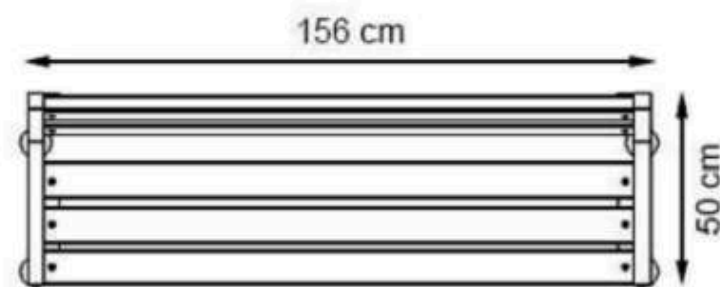

CODE: PWB-105

LEGS: IRON SQUARE PROFILE

RECYCLABILITY : %100 ECOLOGICAL

PAINT: STATIC POLYESTER OVEN

AREA OF USE : OUTDOOR

WOOD: THERMOWOOD YELLOW PINE

PROTECTION: MAINTENANCE-FREE