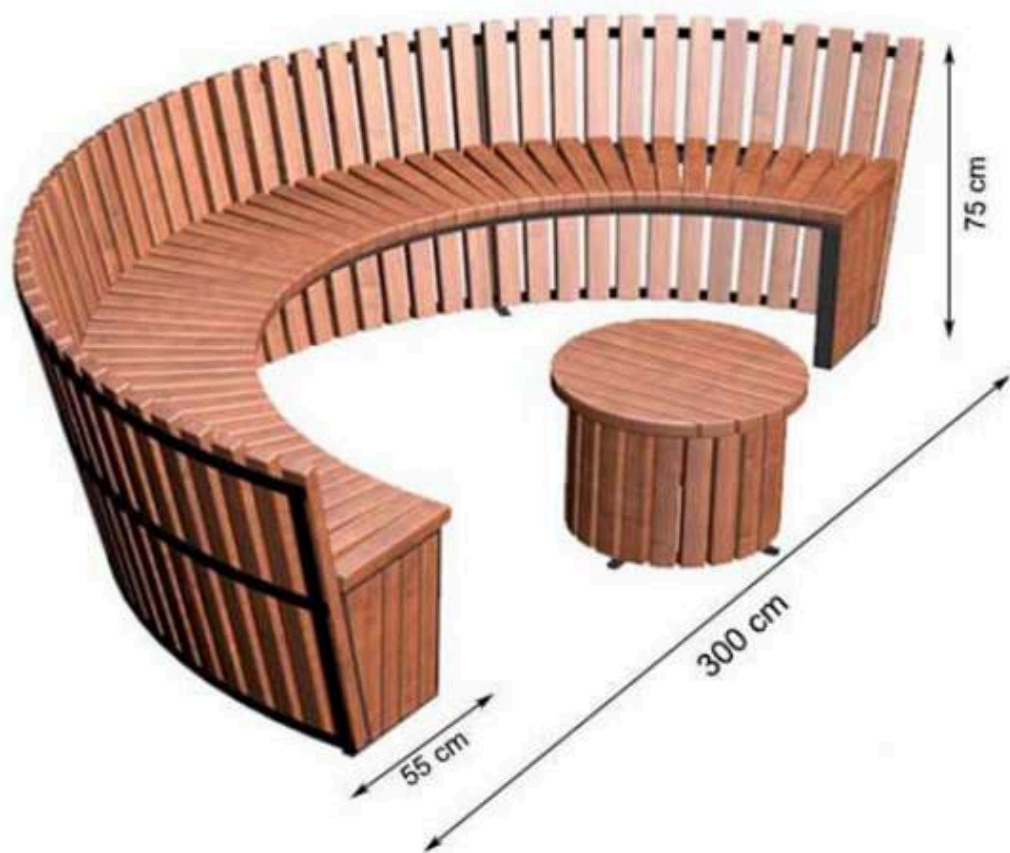

**LEGS: SHEET METAL**

**RECYCLABILITY : %100 ECOLOGICAL**

**PAINT: STATIC POLYESTER OVEN**

**AREA OF USE : OUTDOOR**

**WOOD: THERMOWOOD YELLOW PINE**

**PROTECTION: MAINTENANCE-FREE**

CODE: PWB-218

LEGS: SHEET METAL