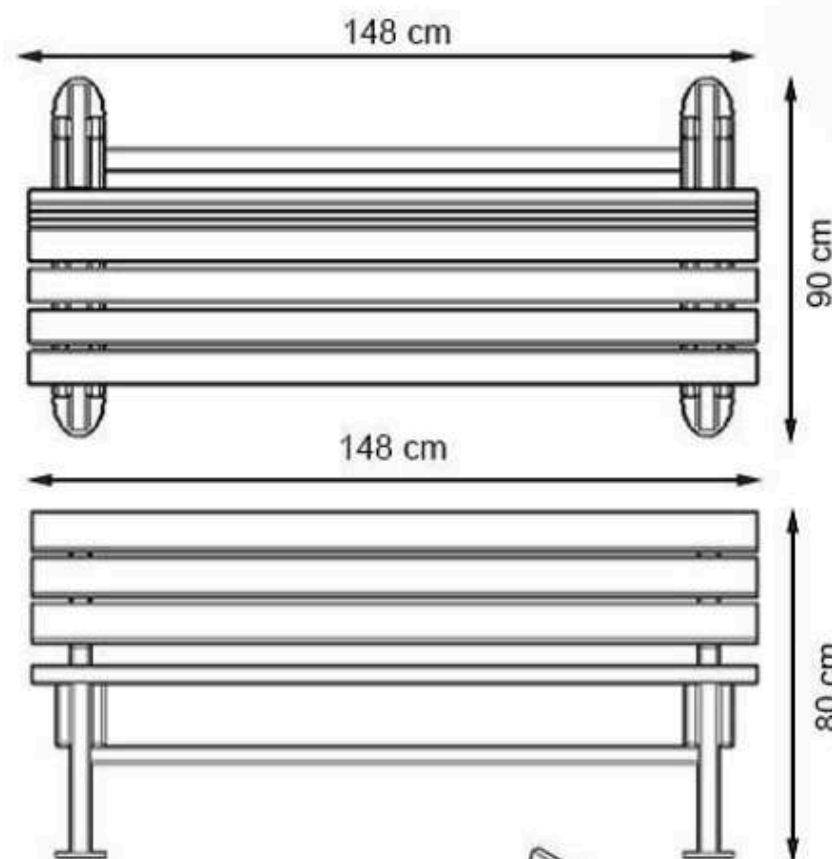

CODE: PWB-195

LEGS: THERMOWOOD WOOD

RECYCLABILITY : %100 ECOLOGICAL

PAINT: NATURAL

AREA OF USE : OUTDOOR

WOOD: THERMOWOOD YELLOW PINE

PROTECTION: MAINTENANCE-FREE

CODE: PWB-196