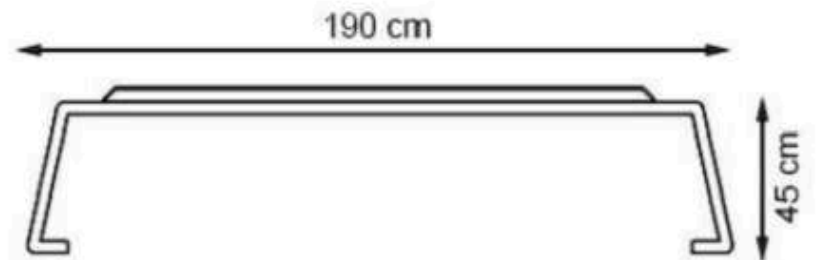

RECYCLABILITY : %100 ECOLOGICAL

PAINT: STATIC POLYESTER OVEN

AREA OF USE : OUTDOOR

WOOD: THERMOWOOD YELLOW PINE

PROTECTION: MAINTENANCE-FREE

CODE: PWB-150

LEGS: SHEET METAL

RECYCLABILITY : %100 ECOLOGICAL