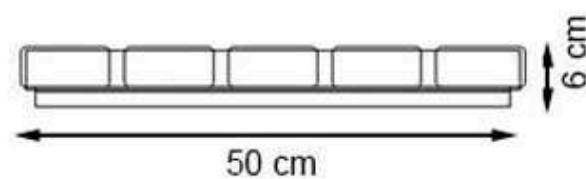

CODE: PWB-263

LEGS: SHEET IRON

RECYCLABILITY : %100 ECOLOGICAL

PAINT: STATIC POLYESTER OVEN

AREA OF USE : OUTDOOR

WOOD: THERMOWOOD YELLOW PINE

PROTECTION: MAINTENANCE-FREE