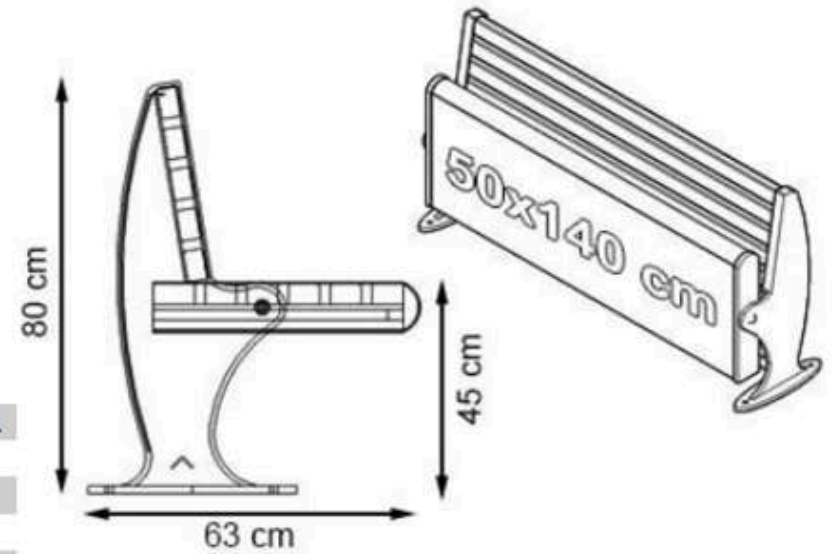

CODE: PWB-232

**LEGS: ALUMINUM CASTING**

**RECYCLABILITY : %100 ECOLOGICAL**

**PAINT: STATIC POLYESTER OVEN**

**AREA OF USE : OUTDOOR**

**WOOD: THERMOWOOD YELLOW PINE**

**PROTECTION: MAINTENANCE-FREE**

CODE: PWB-233