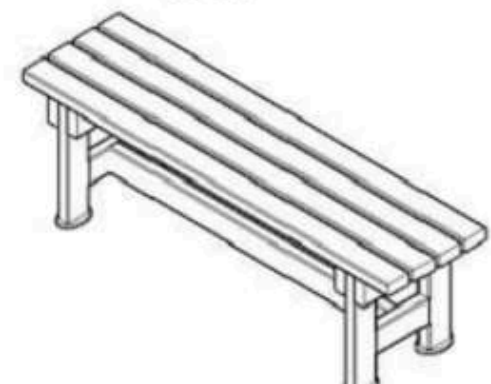

RECYCLABILITY : %100 ECOLOGICAL

PAINT: NATURAL

AREA OF USE : OUTDOOR

WOOD: THERMOWOOD YELLOW PINE

PROTECTION: MAINTENANCE-FREE

CODE: PWB-190

LEGS: THERMOWOOD WOOD

RECYCLABILITY : %100 ECOLOGICAL