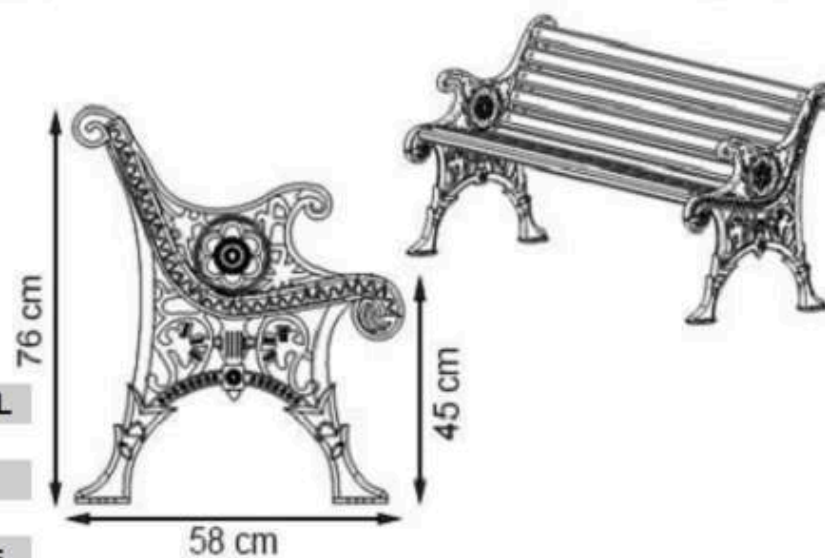

LEGS: IRON PROFILE

RECYCLABILITY : %100 ECOLOGICAL

PAINT: STATIC POLYESTER OVEN

AREA OF USE : OUTDOOR

WOOD: THERMOWOOD YELLOW PINE

PROTECTION: MAINTENANCE-FREE

**CODE: PWB-157**

**LEGS: ALUMINUM CASTING**