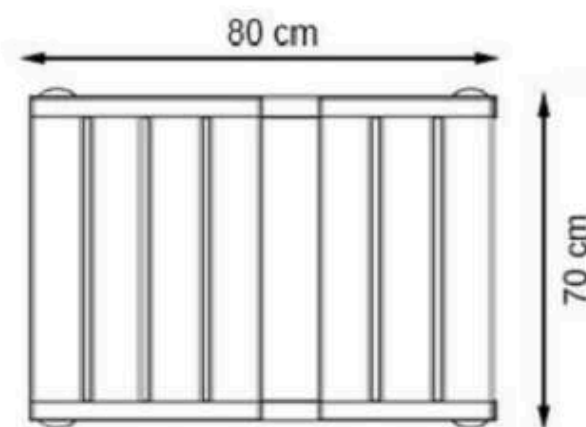

CODE: PWB-025

LEGS: IRON PROFILE

RECYCLABILITY : %100 ECOLOGICAL

PAINT: STATIC POLYESTER OVEN

AREA OF USE : OUTDOOR

WOOD: THERMOWOOD YELLOW PINE

PROTECTION: MAINTENANCE-FREE