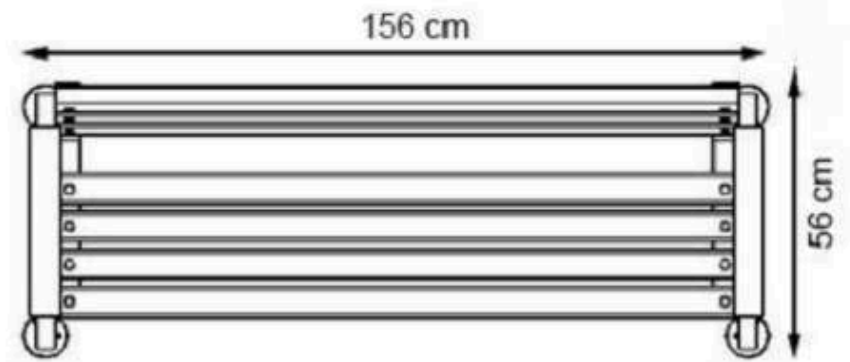

RECYCLABILITY : %100 ECOLOGICAL

PAINT: STATIC POLYESTER OVEN

AREA OF USE : OUTDOOR

WOOD: THERMOWOOD YELLOW PINE

PROTECTION: MAINTENANCE-FREE

CODE: PWB-116

LEGS: IRON PROFILE

RECYCLABILITY : %100 ECOLOGICAL