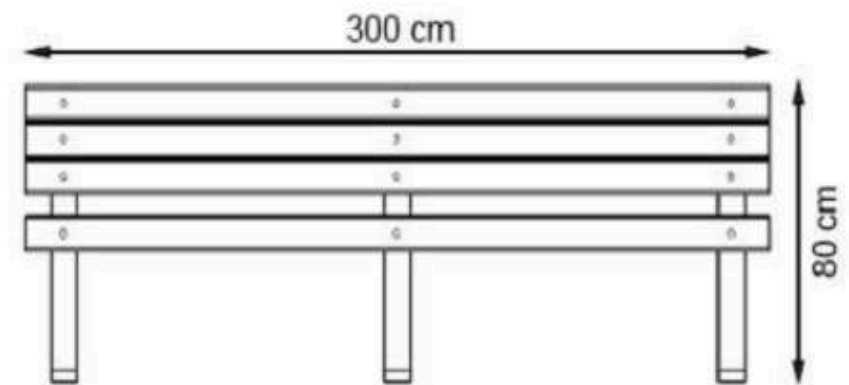

LEGS: SHEET METAL

RECYCLABILITY : %100 ECOLOGICAL

PAINT: STATIC POLYESTER OVEN

AREA OF USE : OUTDOOR

WOOD: THERMOWOOD YELLOW PINE

PROTECTION: MAINTENANCE-FREE

CODE: PWB-181

LEGS: SHEET METAL