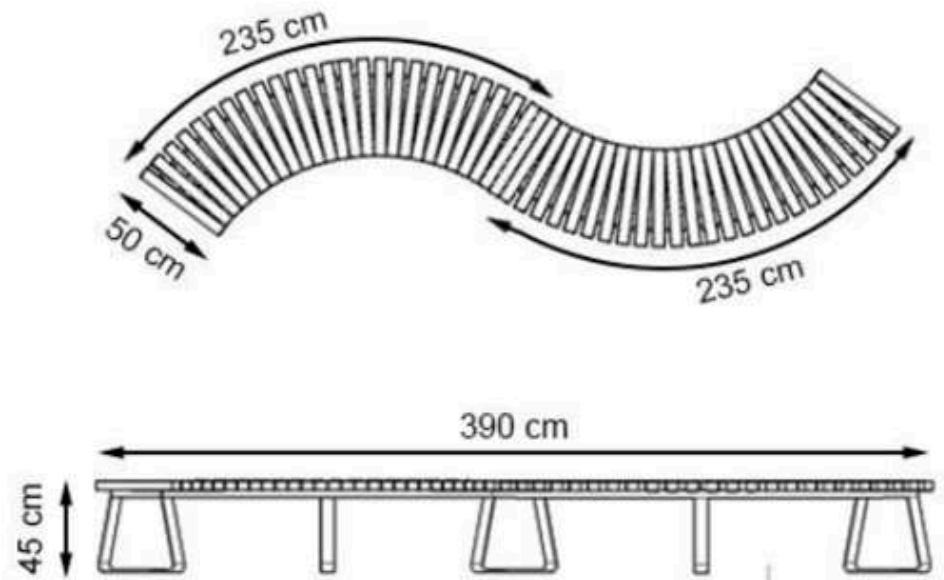

AREA OF USE : OUTDOOR

WOOD: THERMOWOOD YELLOW PINE

PROTECTION: MAINTENANCE-FREE

CODE: PWB-213

**LEGS: SHEET METAL**

**RECYCLABILITY : %100 ECOLOGICAL**

**PAINT: STATIC POLYESTER OVEN**

**AREA OF USE : OUTDOOR**