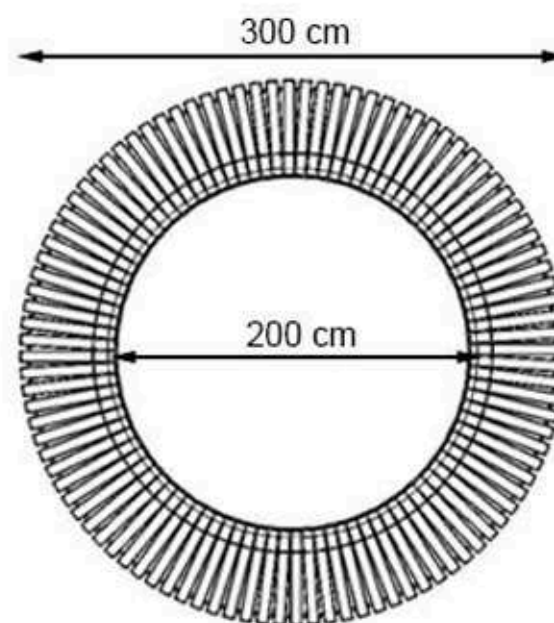

**AREA OF USE : OUTDOOR**

**WOOD: THERMOWOOD YELLOW PINE**

**PROTECTION: MAINTENANCE-FREE**

CODE: PWB-221

LEGS: SHEET IRON

RECYCLABILITY : %100 ECOLOGICAL

PAINT: STATIC POLYESTER OVEN

AREA OF USE : OUTDOOR