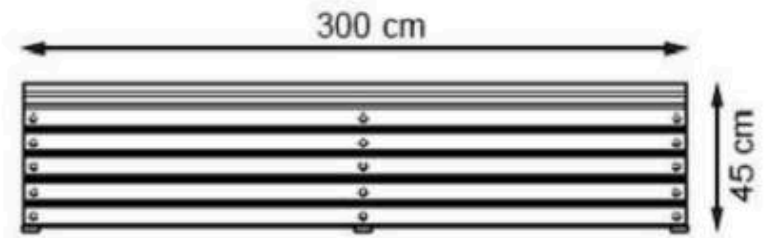

CODE: PWB-179

LEGS: SHEET METAL

RECYCLABILITY : %100 ECOLOGICAL

PAINT: STATIC POLYESTER OVEN

AREA OF USE : OUTDOOR

WOOD: THERMOWOOD YELLOW PINE

PROTECTION: MAINTENANCE-FREE