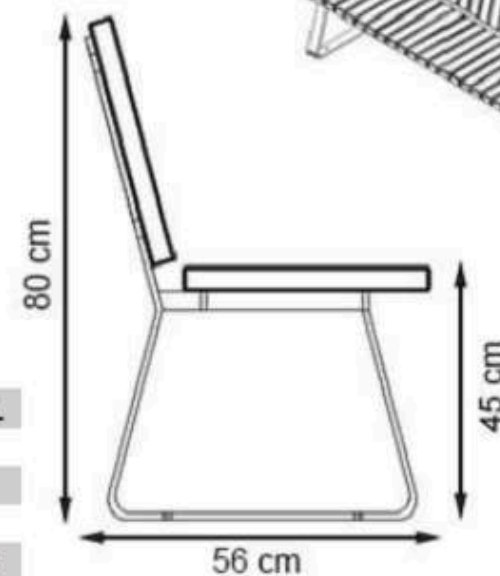

CODE: PWB-179

LEGS: SHEET METAL

RECYCLABILITY : %100 ECOLOGICAL

PAINT: STATIC POLYESTER OVEN

AREA OF USE : OUTDOOR

WOOD: THERMOWOOD YELLOW PINE

PROTECTION: MAINTENANCE-FREE

CODE: PWB-180