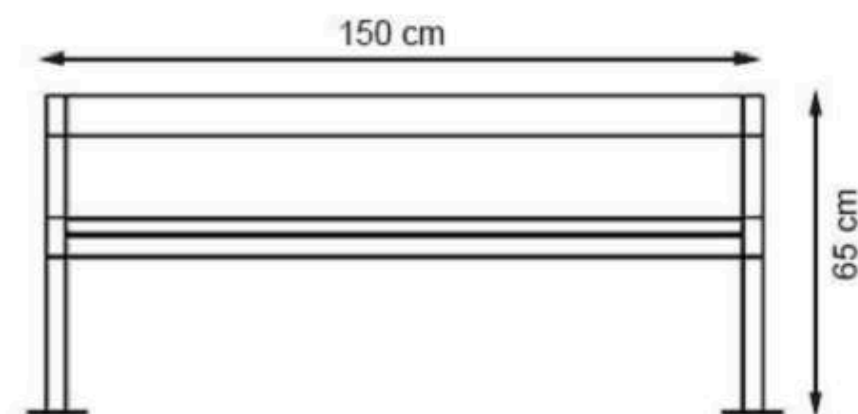

Code: PWB-153

LEGS: IRON PROFILE

PAINT: STATIC POLYESTER OVEN

WOOD: THERMOWOOD YELLOW PINE

RECYCLABILITY : %100 ECOLOGICAL

AREA OF USE : OUTDOOR

PROTECTION: MAINTENANCE-FREE