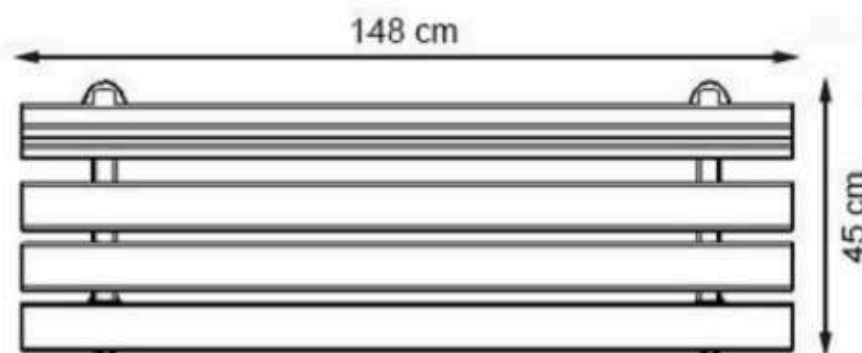

**LEGS: SHEET METAL**

**RECYCLABILITY : %100 ECOLOGICAL**

**PAINT: STATIC POLYESTER OVEN**

**AREA OF USE : OUTDOOR**

**WOOD: THERMOWOOD YELLOW PINE**

**PROTECTION: MAINTENANCE-FREE**

CODE: PWB-189

LEGS: THERMOWOOD WOOD