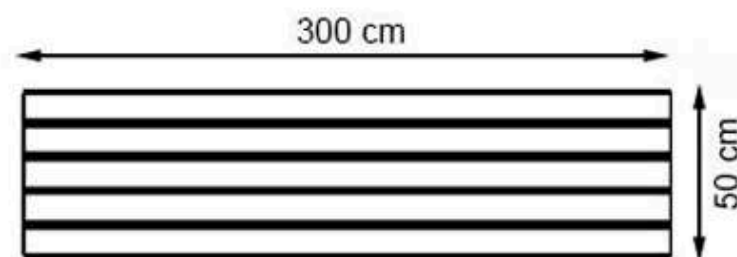

CODE: PWB-263

LEGS: SHEET IRON

RECYCLABILITY : %100 ECOLOGICAL

PAINT: STATIC POLYESTER OVEN

AREA OF USE : OUTDOOR

WOOD: THERMOWOOD YELLOW PINE

PROTECTION: MAINTENANCE-FREE