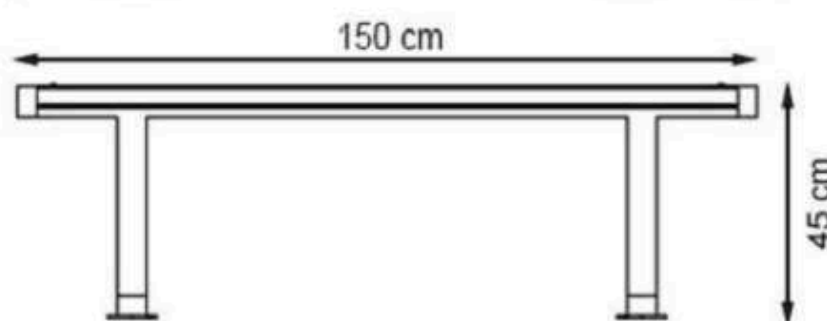

CODE: PWB-155

LEGS: IRON PROFILE

PAINT: STATIC POLYESTER OVEN

WOOD: THERMOWOOD YELLOW PINE

RECYCLABILITY : %100 ECOLOGICAL

AREA OF USE : OUTDOOR

PROTECTION: MAINTENANCE-FREE