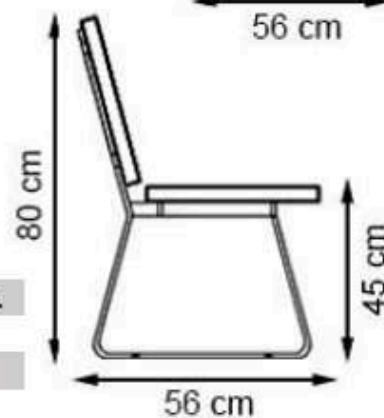

CODE: PWB-200

LEGS: SHEET METAL

RECYCLABILITY : %100 ECOLOGICAL

PAINT: STATIC POLYESTER OVEN

AREA OF USE : OUTDOOR

WOOD: THERMOWOOD YELLOW PINE

PROTECTION: MAINTENANCE-FREE