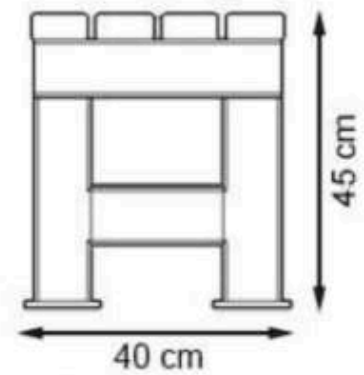

RECYCLABILITY : %100 ECOLOGICAL

PAINT: NATURAL

AREA OF USE : OUTDOOR

WOOD: THERMOWOOD YELLOW PINE

PROTECTION: MAINTENANCE-FREE

CODE: PWB-190

LEGS: THERMOWOOD WOOD

RECYCLABILITY : %100 ECOLOGICAL