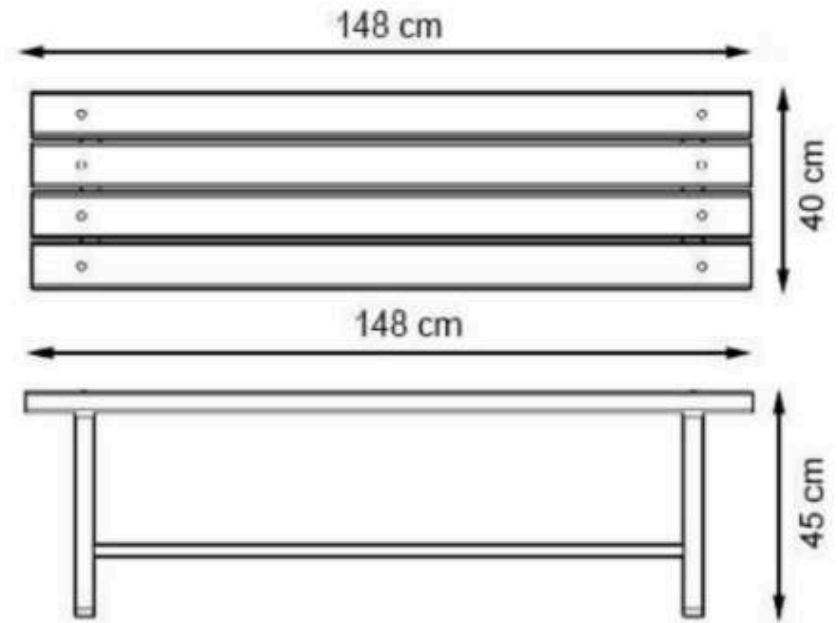

CODE: PWB-103

LEGS: IRON SQUARE PROFILE

RECYCLABILITY : %100 ECOLOGICAL

PAINT: STATIC POLYESTER OVEN

AREA OF USE : OUTDOOR

WOOD: THERMOWOOD YELLOW PINE

PROTECTION: MAINTENANCE-FREE