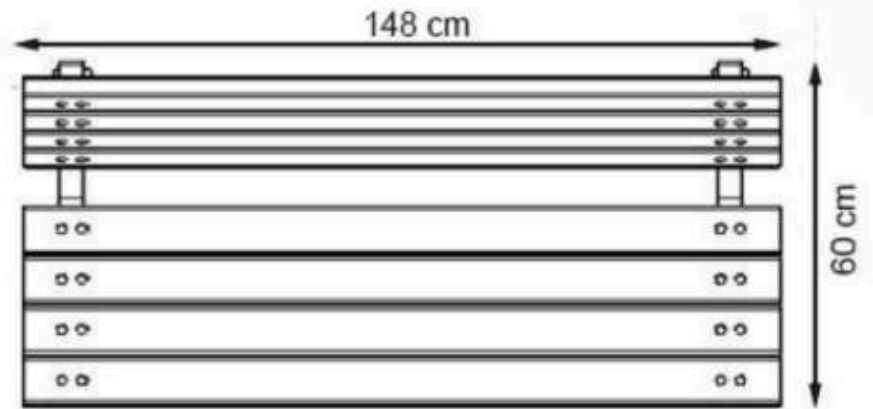

PAINT: STATIC POLYESTER OVEN

AREA OF USE : OUTDOOR

WOOD: THERMOWOOD YELLOW PINE

PROTECTION: MAINTENANCE-FREE

**CODE: PWB-133**

**LEGS: ALUMINUM CASTING**

**RECYCLABILITY : %100 ECOLOGICAL**

**PAINT: STATIC POLYESTER OVEN**