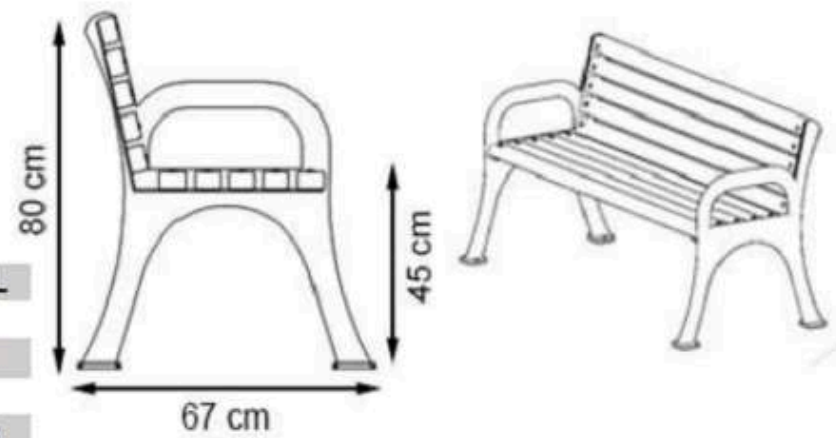

CODE: PWB-117

LEGS: ALUMINUM CASTING

RECYCLABILITY : %100 ECOLOGICAL

PAINT: STATIC POLYESTER OVEN

AREA OF USE : OUTDOOR

WOOD: THERMOWOOD YELLOW PINE

PROTECTION: MAINTENANCE-FREE