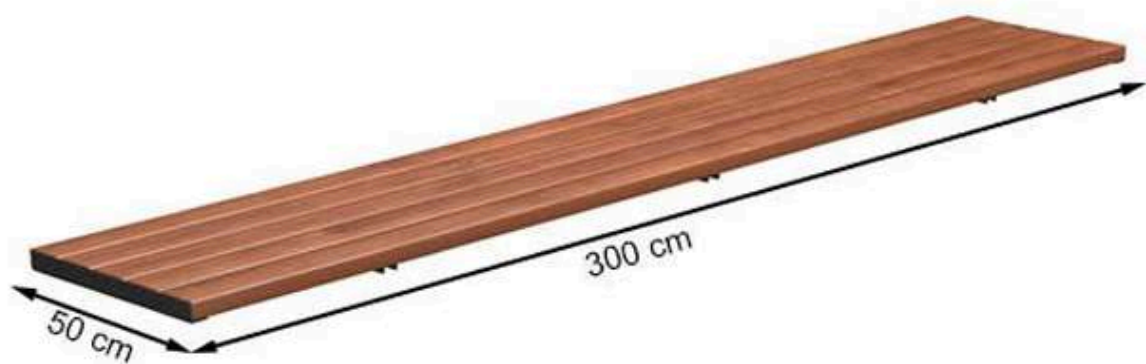

CODE: PWB-263

LEGS: SHEET IRON

RECYCLABILITY : %100 ECOLOGICAL

PAINT: STATIC POLYESTER OVEN

AREA OF USE : OUTDOOR

WOOD: THERMOWOOD YELLOW PINE

PROTECTION: MAINTENANCE-FREE