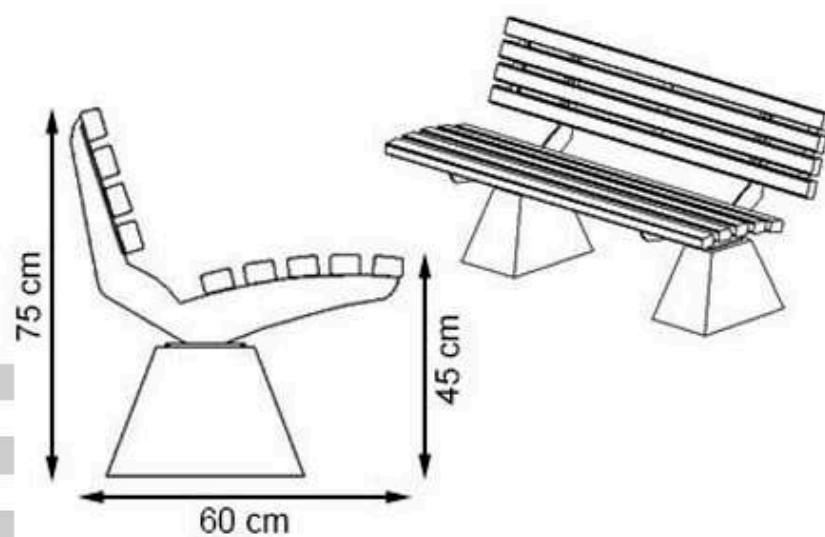

CODE: PWB-252

LEGS: PRECAST CONCRETE

RECYCLABILITY : %100 ECOLOGICAL

PAINT: NATURAL

AREA OF USE : OUTDOOR

WOOD: THERMOWOOD YELLOW PINE

PROTECTION: MAINTENANCE-FREE