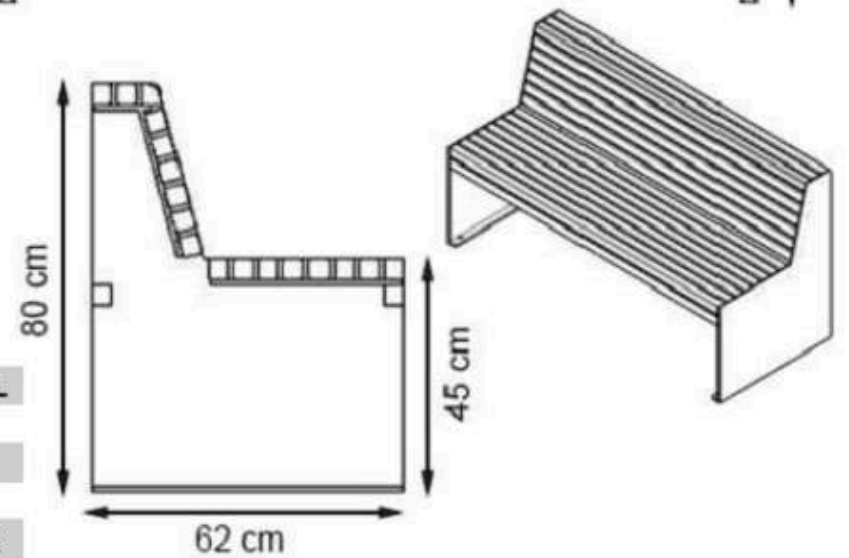

CODE: PWB-161

LEGS: SHEET METAL

RECYCLABILITY : %100 ECOLOGICAL

PAINT: STATIC POLYESTER OVEN

AREA OF USE : OUTDOOR

WOOD: THERMOWOOD YELLOW PINE

PROTECTION: MAINTENANCE-FREE