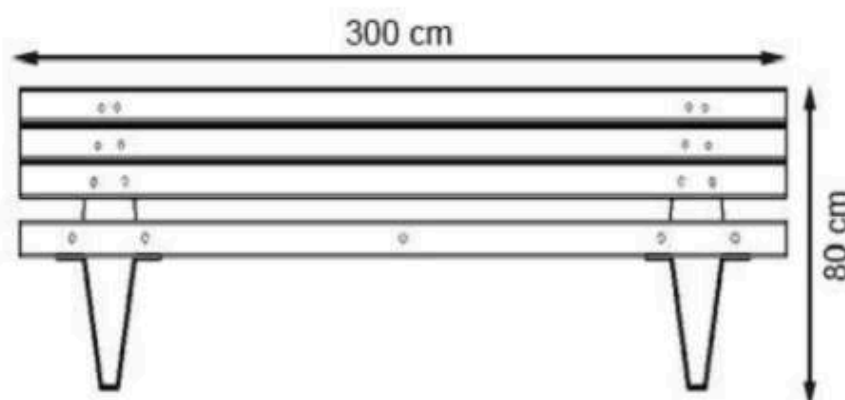

CODE: PWB-184

LEGS: SHEET METAL

RECYCLABILITY : %100 ECOLOGICAL

PAINT: STATIC POLYESTER OVEN

AREA OF USE : OUTDOOR

WOOD: THERMOWOOD YELLOW PINE

PROTECTION: MAINTENANCE-FREE