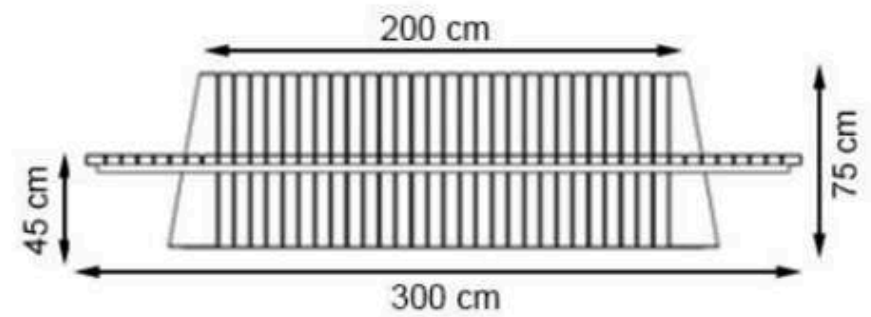

CODE: PWB-224

LEGS: SHEET METAL

RECYCLABILITY : %100 ECOLOGICAL

PAINT: STATIC POLYESTER OVEN

AREA OF USE : OUTDOOR

WOOD: THERMOWOOD YELLOW PINE

PROTECTION: MAINTENANCE-FREE