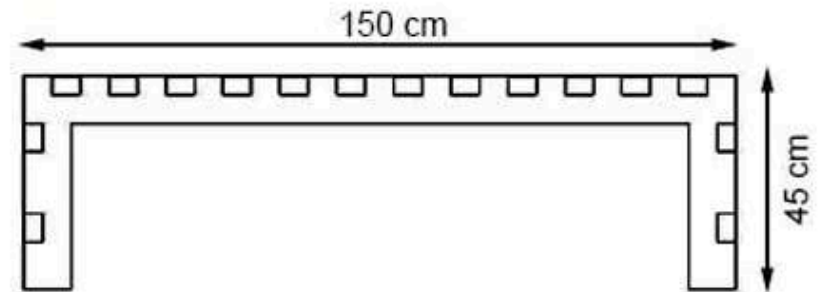

CODE: PWB-253

LEGS: PRECAST CONCRETE

RECYCLABILITY : %100 ECOLOGICAL

PAINT: NATURAL

AREA OF USE : OUTDOOR

WOOD: THERMOWOOD YELLOW PINE

PROTECTION: MAINTENANCE-FREE