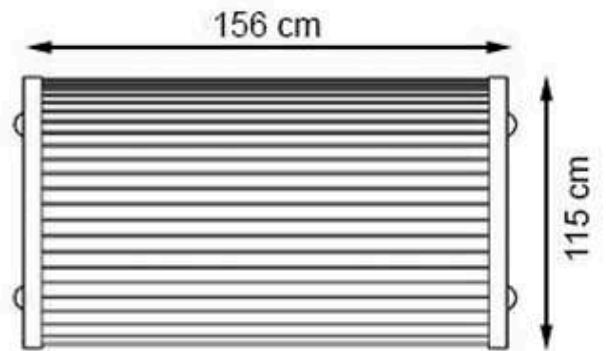

CODE: PWB-270

LEGS: IRON PIPE PROFILE

RECYCLABILITY : %100 ECOLOGICAL

PAINT: STATIC POLYESTER OVEN

AREA OF USE : OUTDOOR

WOOD: THERMOWOOD YELLOW PINE

PROTECTION: MAINTENANCE-FREE