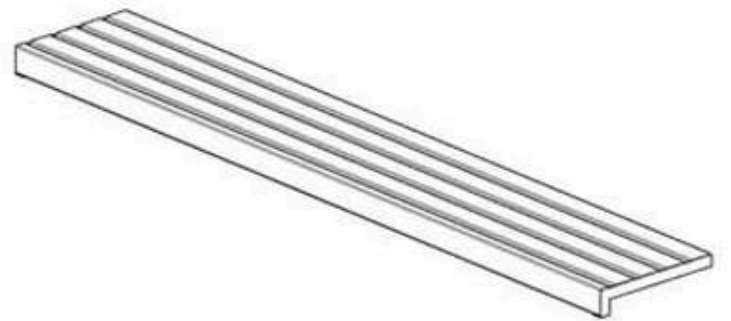

CODE: PWB-262

LEGS: SHEET IRON

RECYCLABILITY : %100 ECOLOGICAL

PAINT: STATIC POLYESTER OVEN

AREA OF USE : OUTDOOR

WOOD: THERMOWOOD YELLOW PINE

PROTECTION: MAINTENANCE-FREE