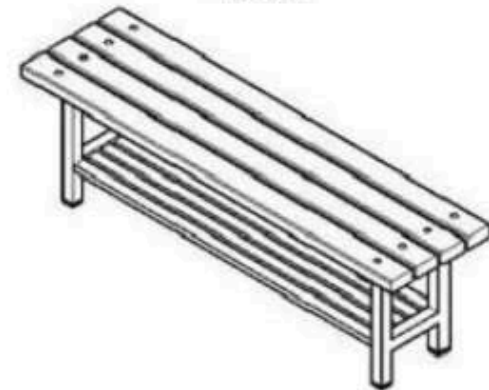

CODE: PWB-103

LEGS: IRON SQUARE PROFILE

RECYCLABILITY : %100 ECOLOGICAL

PAINT: STATIC POLYESTER OVEN

AREA OF USE : OUTDOOR

WOOD: THERMOWOOD YELLOW PINE

PROTECTION: MAINTENANCE-FREE