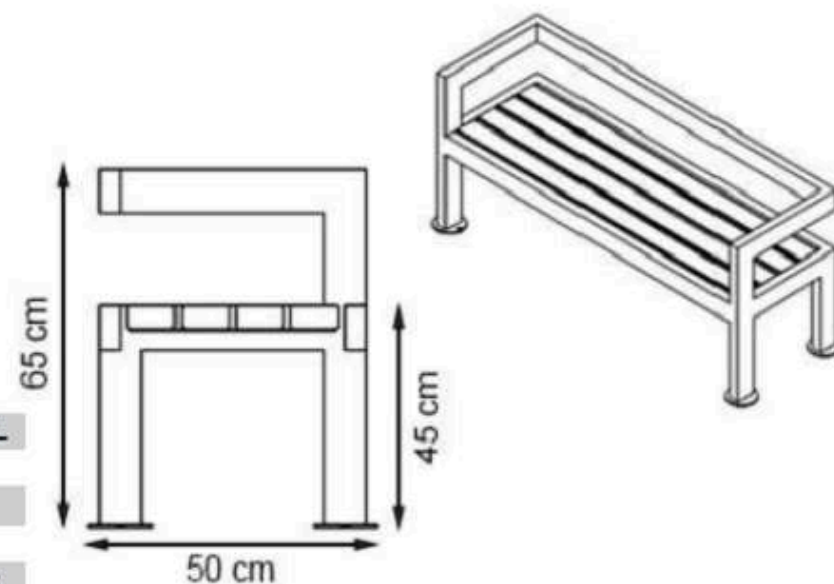

Code: PWB-153

LEGS: IRON PROFILE

PAINT: STATIC POLYESTER OVEN

WOOD: THERMOWOOD YELLOW PINE

RECYCLABILITY : %100 ECOLOGICAL

AREA OF USE : OUTDOOR

PROTECTION: MAINTENANCE-FREE