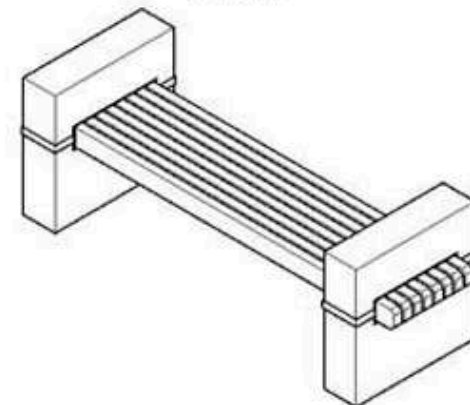

**RECYCLABILITY : %100 ECOLOGICAL**

**PAINT: NATURAL**

**AREA OF USE : OUTDOOR**

**WOOD: THERMOWOOD YELLOW PINE**

**PROTECTION: MAINTENANCE-FREE**

CODE: PWB-251

LEGS: MOSAIC CONCRETE

RECYCLABILITY : %100 ECOLOGICAL