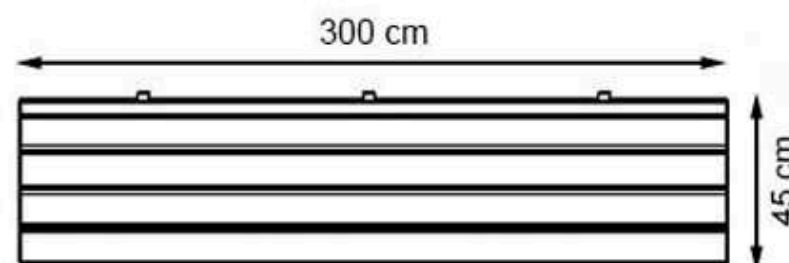

CODE: PWB-264

LEGS: SHEET IRON

RECYCLABILITY : %100 ECOLOGICAL

PAINT: STATIC POLYESTER OVEN

AREA OF USE : OUTDOOR

WOOD: THERMOWOOD YELLOW PINE

PROTECTION: MAINTENANCE-FREE