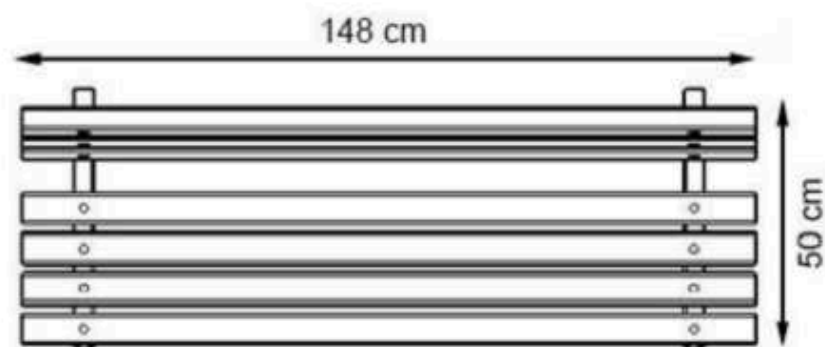

RECYCLABILITY : %100 ECOLOGICAL

PAINT: STATIC POLYESTER OVEN

AREA OF USE : OUTDOOR

WOOD: THERMOWOOD YELLOW PINE

PROTECTION: MAINTENANCE-FREE

CODE: PWB-108

LEGS: IRON SQUARE PROFILE

RECYCLABILITY : %100 ECOLOGICAL