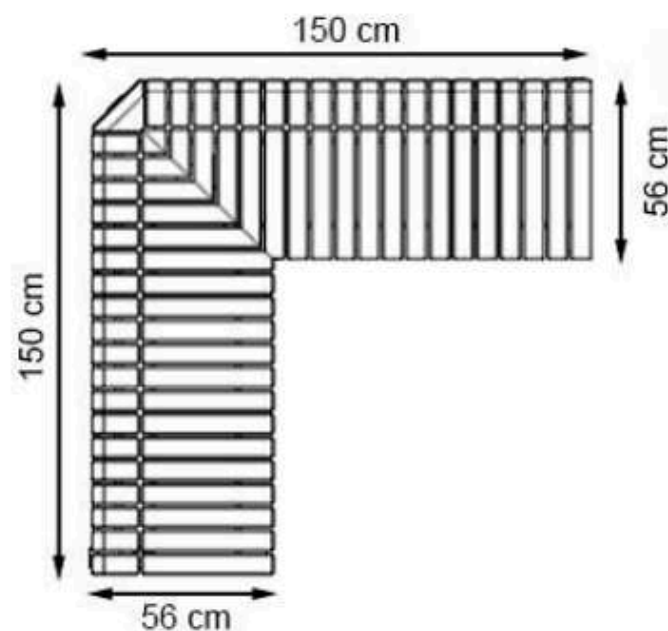

CODE: PWB-200

LEGS: SHEET METAL

RECYCLABILITY : %100 ECOLOGICAL

PAINT: STATIC POLYESTER OVEN

AREA OF USE : OUTDOOR

WOOD: THERMOWOOD YELLOW PINE

PROTECTION: MAINTENANCE-FREE