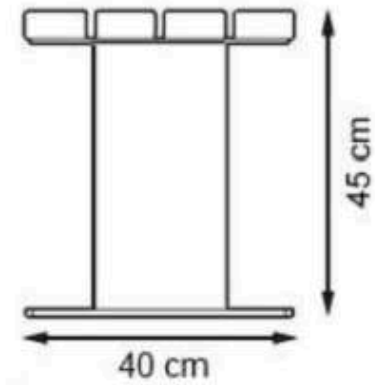

CODE: PWB-138

LEGS: SHEET METAL

RECYCLABILITY : %100 ECOLOGICAL

PAINT: STATIC POLYESTER OVEN

AREA OF USE : OUTDOOR

WOOD: THERMOWOOD YELLOW PINE

PROTECTION: MAINTENANCE-FREE