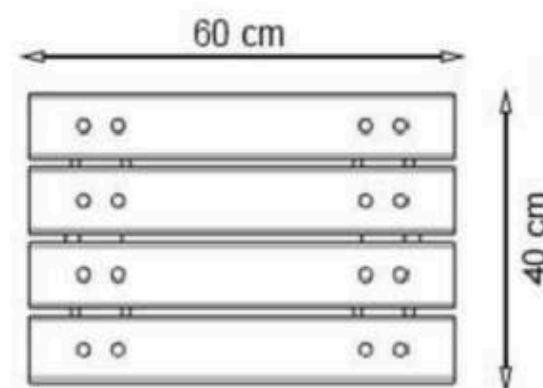

LEGS: WHITE CONCRETE

RECYCLABILITY : %100 ECOLOGICAL

PAINT: NATURAL

AREA OF USE : OUTDOOR

WOOD: THERMOWOOD YELLOW PINE

PROTECTION: MAINTENANCE-FREE

CODE: PWB-016

**LEGS: SHEET METAL**