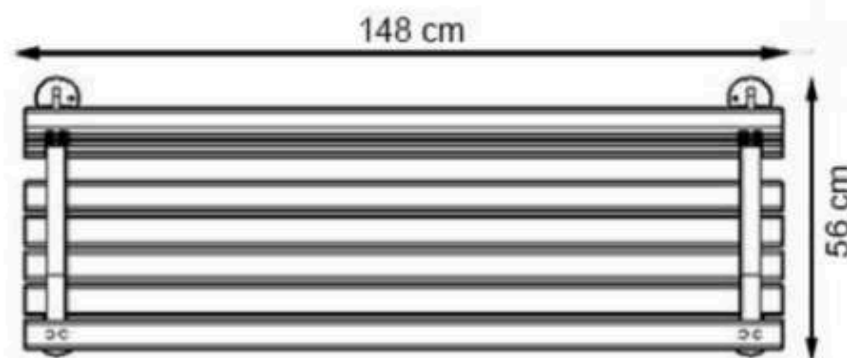

CODE: PWB-120

LEGS: ALUMINUM CASTING

RECYCLABILITY : %100 ECOLOGICAL

PAINT: STATIC POLYESTER OVEN

AREA OF USE : OUTDOOR

WOOD: THERMOWOOD YELLOW PINE

PROTECTION: MAINTENANCE-FREE