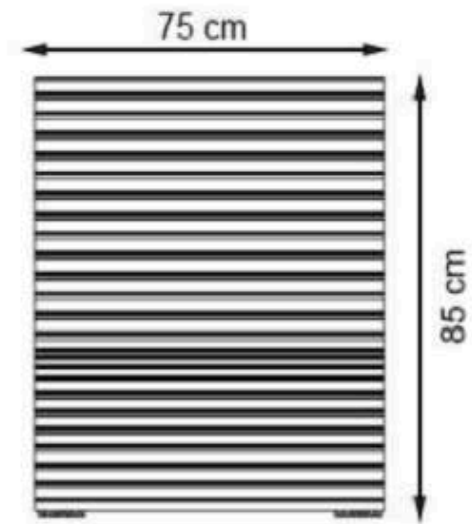

CODE: PWB-170

LEGS: SHEET METAL

RECYCLABILITY : %100 ECOLOGICAL

PAINT: STATIC POLYESTER OVEN

AREA OF USE : OUTDOOR

WOOD: THERMOWOOD YELLOW PINE

PROTECTION: MAINTENANCE-FREE