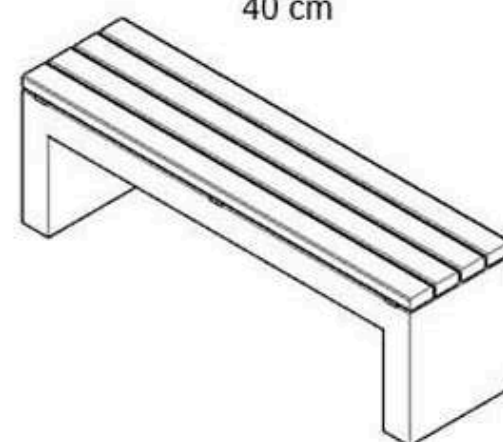

CODE: PWB-254

LEGS: PRECAST CONCRETE

RECYCLABILITY : %100 ECOLOGICAL

PAINT: NATURAL

AREA OF USE : OUTDOOR

WOOD: THERMOWOOD YELLOW PINE

PROTECTION: MAINTENANCE-FREE