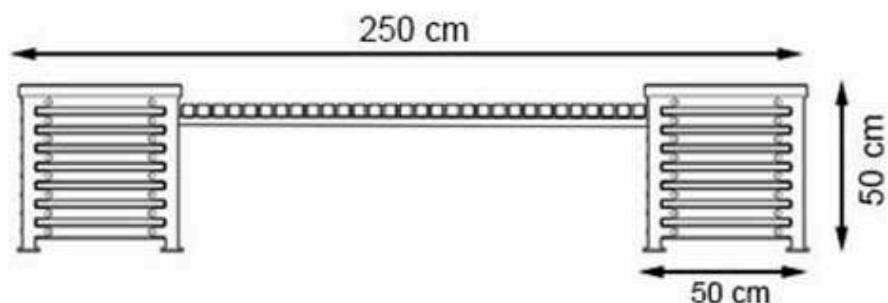

RECYCLABILITY : %100 ECOLOGICAL

PAINT: STATIC POLYESTER OVEN

AREA OF USE : OUTDOOR

WOOD: THERMOWOOD YELLOW PINE

PROTECTION: MAINTENANCE-FREE

CODE: PWB-243

LEGS: IRONWORK

RECYCLABILITY : %100 ECOLOGICAL