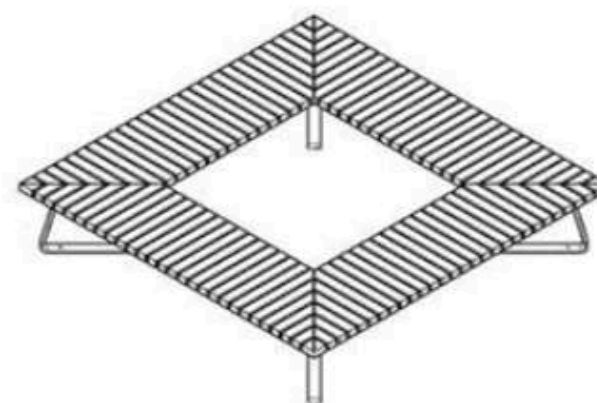

CODE: PWB-207

LEGS: SHEET METAL

RECYCLABILITY : %100 ECOLOGICAL

PAINT: STATIC POLYESTER OVEN

AREA OF USE : OUTDOOR

WOOD: THERMOWOOD YELLOW PINE

PROTECTION: MAINTENANCE-FREE