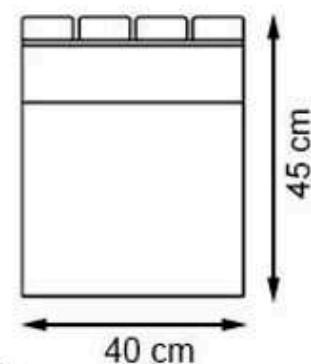

CODE: PWB-254

LEGS: PRECAST CONCRETE

RECYCLABILITY : %100 ECOLOGICAL

PAINT: NATURAL

AREA OF USE : OUTDOOR

WOOD: THERMOWOOD YELLOW PINE

PROTECTION: MAINTENANCE-FREE