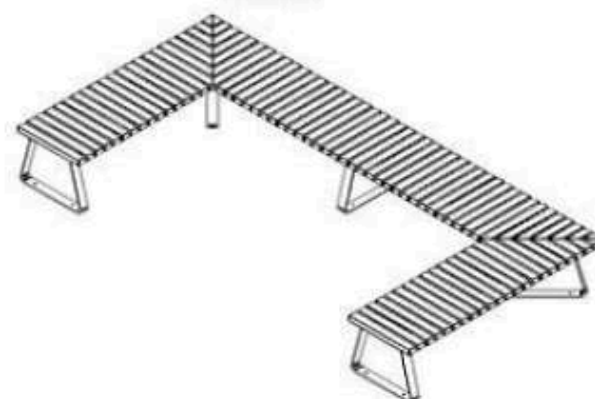

RECYCLABILITY : %100 ECOLOGICAL

PAINT: STATIC POLYESTER OVEN

AREA OF USE : OUTDOOR

WOOD: THERMOWOOD YELLOW PINE

PROTECTION: MAINTENANCE-FREE

CODE: PWB-203

LEGS: SHEET METAL

RECYCLABILITY : %100 ECOLOGICAL