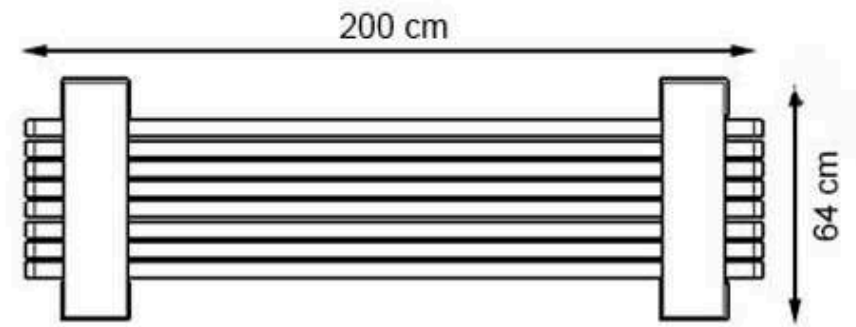

**RECYCLABILITY : %100 ECOLOGICAL**

**PAINT: NATURAL**

**AREA OF USE : OUTDOOR**

**WOOD: THERMOWOOD YELLOW PINE**

**PROTECTION: MAINTENANCE-FREE**

CODE: PWB-251

LEGS: MOSAIC CONCRETE

RECYCLABILITY : %100 ECOLOGICAL