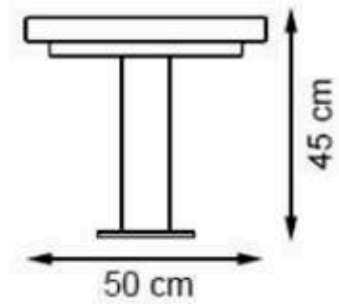

CODE: PWB-215

LEGS: IRON PIPE PROFILE

RECYCLABILITY : %100 ECOLOGICAL

PAINT: STATIC POLYESTER OVEN

AREA OF USE : OUTDOOR

WOOD: THERMOWOOD YELLOW PINE

PROTECTION: MAINTENANCE-FREE