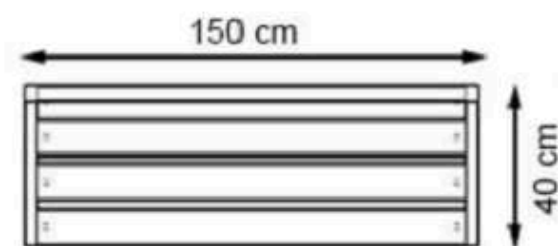

CODE: PWB-104

LEGS: IRON PROFILE

RECYCLABILITY : %100 ECOLOGICAL

PAINT: STATIC POLYESTER OVEN

AREA OF USE : OUTDOOR

WOOD: THERMOWOOD YELLOW PINE

PROTECTION: MAINTENANCE-FREE