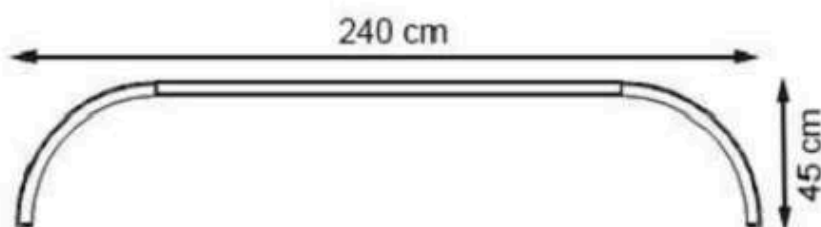

PAINT: STATIC POLYESTER OVEN

AREA OF USE : OUTDOOR

WOOD: THERMOWOOD YELLOW PINE

PROTECTION: MAINTENANCE-FREE

CODE: PWB-151

LEGS: SHEET METAL

RECYCLABILITY : %100 ECOLOGICAL

PAINT: STATIC POLYESTER OVEN