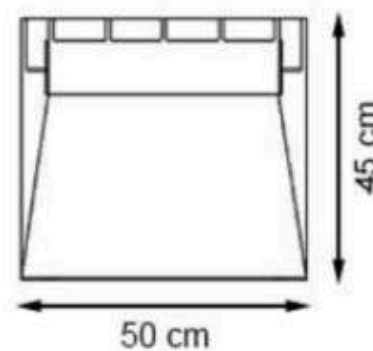

CODE: PWB-126

LEGS: IRON SHEET

PAINT: STATIC POLYESTER OVEN

WOOD: THERMOWOOD YELLOW PINE

RECYCLABILITY : %100 ECOLOGICAL

AREA OF USE : OUTDOOR

PROTECTION: MAINTENANCE-FREE