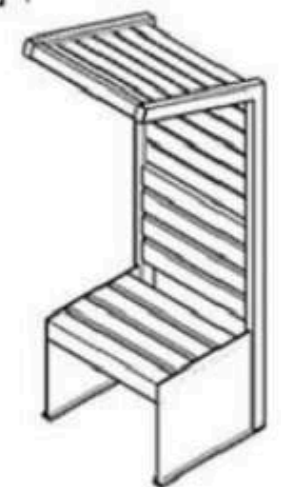

CODE: PWB-026

LEGS: IRON PROFILE AND SHEET IRON

RECYCLABILITY : %100 ECOLOGICAL

PAINT: STATIC POLYESTER OVEN

AREA OF USE : OUTDOOR

WOOD: THERMOWOOD YELLOW PINE

PROTECTION: MAINTENANCE-FREE