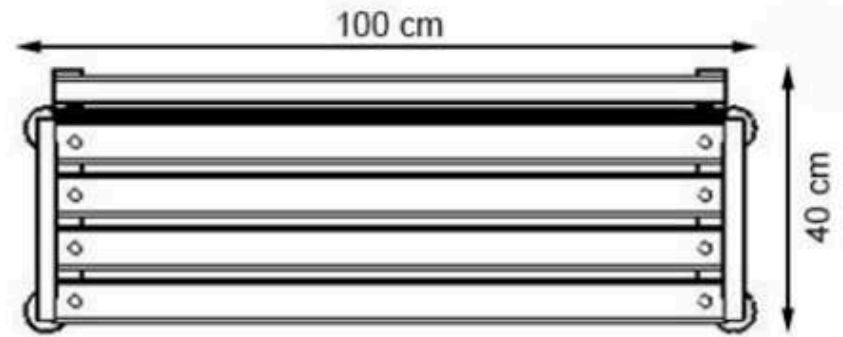

AREA OF USE : OUTDOOR

WOOD: THERMOWOOD YELLOW PINE

PROTECTION: MAINTENANCE-FREE

CODE: PWB-229

**LEGS: ALUMINUM CASTING**

**RECYCLABILITY : %100 ECOLOGICAL**

**PAINT: STATIC POLYESTER OVEN**

**AREA OF USE : OUTDOOR**