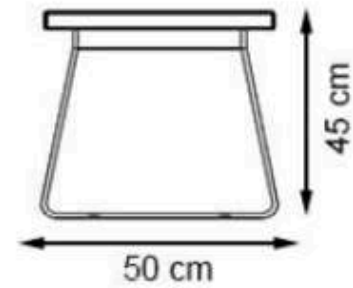

CODE: PWB-213

LEGS: SHEET METAL

RECYCLABILITY : %100 ECOLOGICAL

PAINT: STATIC POLYESTER OVEN

AREA OF USE : OUTDOOR

WOOD: THERMOWOOD YELLOW PINE

PROTECTION: MAINTENANCE-FREE