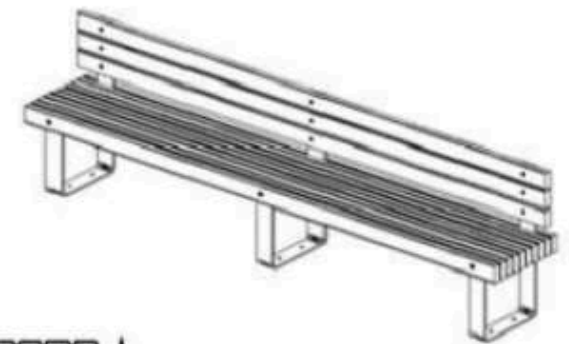

LEGS: SHEET METAL

RECYCLABILITY : %100 ECOLOGICAL

PAINT: STATIC POLYESTER OVEN

AREA OF USE : OUTDOOR

WOOD: THERMOWOOD YELLOW PINE

PROTECTION: MAINTENANCE-FREE

CODE: PWB-181

LEGS: SHEET METAL