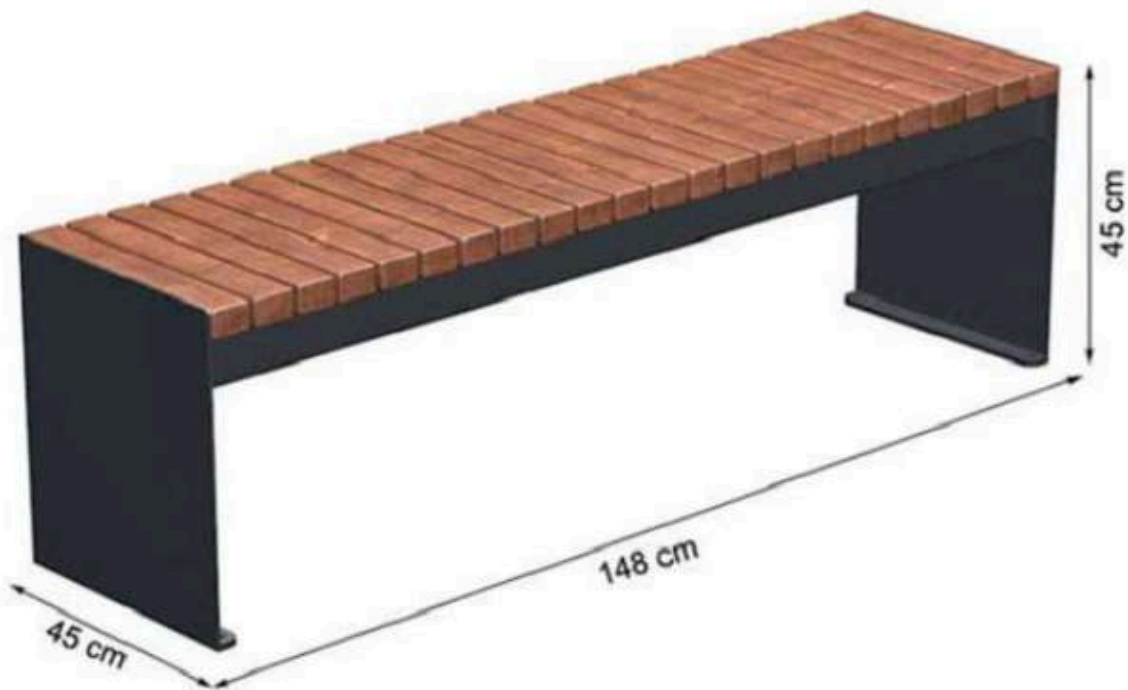

CODE: PWB-162

LEGS: SHEET METAL

RECYCLABILITY : %100 ECOLOGICAL

PAINT: STATIC POLYESTER OVEN

AREA OF USE : OUTDOOR

WOOD: THERMOWOOD YELLOW PINE

PROTECTION: MAINTENANCE-FREE