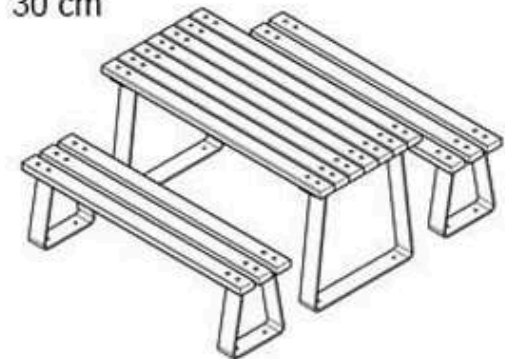

LEGS: SHEET IRON

RECYCLABILITY : %100 ECOLOGICAL

PAINT: STATIC POLYESTER OVEN

AREA OF USE : OUTDOOR

WOOD: THERMOWOOD YELLOW PINE

PROTECTION: MAINTENANCE-FREE

CODE: PWB-282

LEGS: SHEET IRON