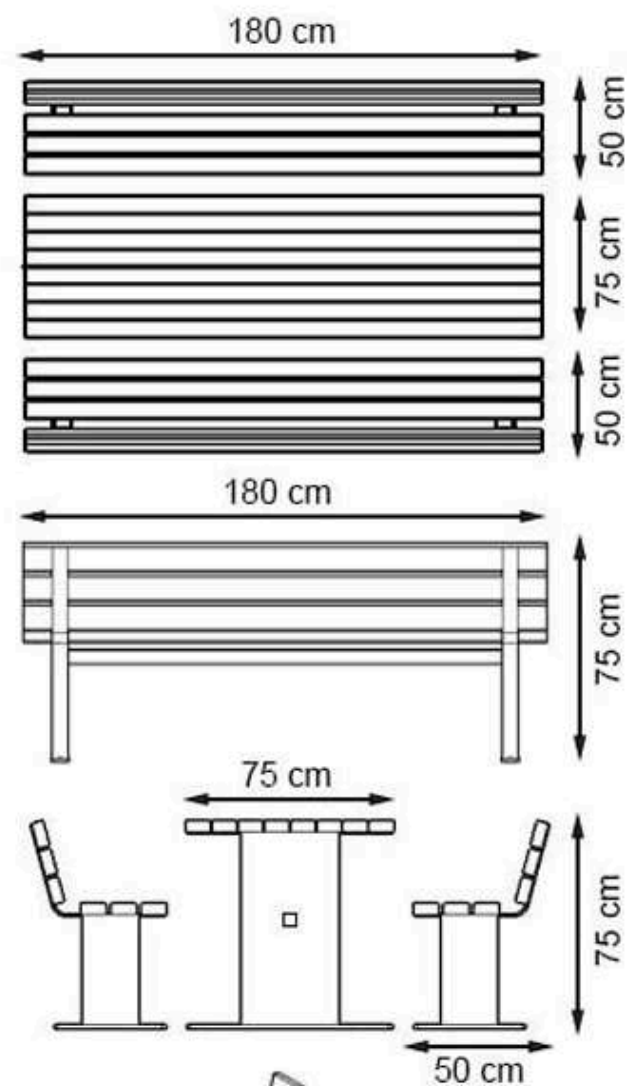

**AREA OF USE : OUTDOOR**

**WOOD: THERMOWOOD YELLOW PINE**

**PROTECTION: MAINTENANCE-FREE**

CODE: PWB-285

**LEGS: SHEET IRON**

**RECYCLABILITY : %100 ECOLOGICAL**

**PAINT: STATIC POLYESTER OVEN**

**AREA OF USE : OUTDOOR**