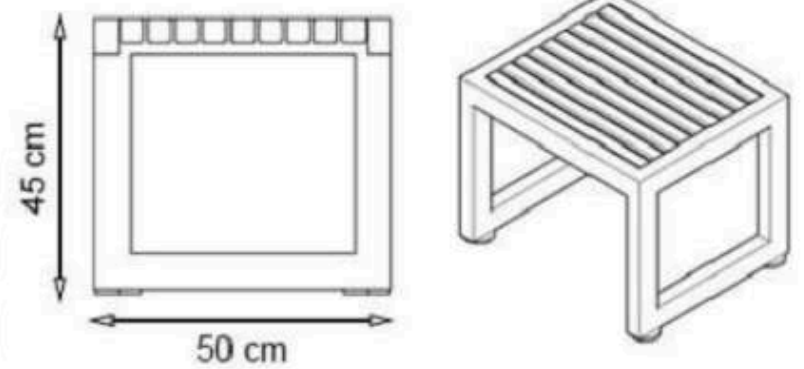

CODE: PWB-018

LEGS: IRON PROFILE

PAINT: STATIC POLYESTER OVEN

WOOD: THERMOWOOD YELLOW PINE

RECYCLABILITY : %100 ECOLOGICAL

AREA OF USE : OUTDOOR

PROTECTION: MAINTENANCE-FREE