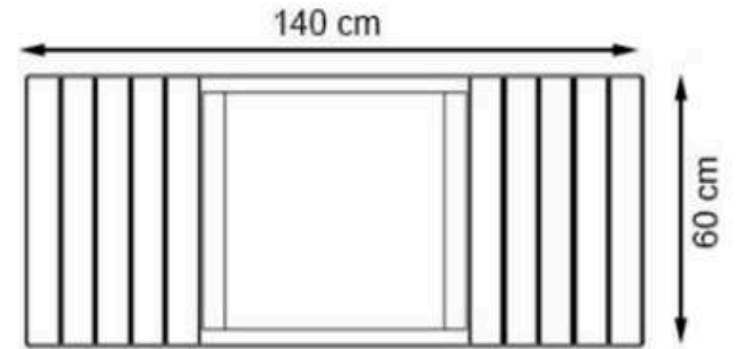

CODE: PWB-021

LEGS: IRON SHEET

RECYCLABILITY : %100 ECOLOGICAL

PAINT: STATIC POLYESTER OVEN

AREA OF USE : OUTDOOR

WOOD: THERMOWOOD YELLOW PINE

PROTECTION: MAINTENANCE-FREE