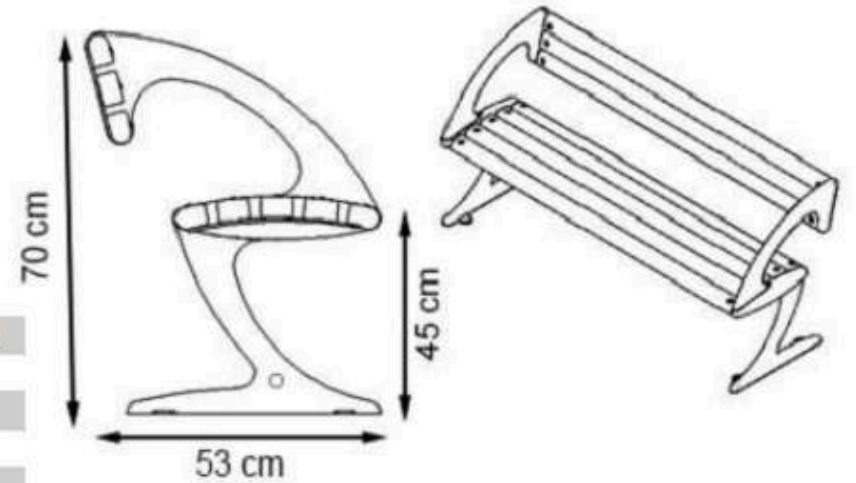

CODE: PWB-112

LEGS: ALUMINUM CASTING

RECYCLABILITY : %100 ECOLOGICAL

PAINT: STATIC POLYESTER OVEN

AREA OF USE : OUTDOOR

WOOD: THERMOWOOD YELLOW PINE

PROTECTION: MAINTENANCE-FREE