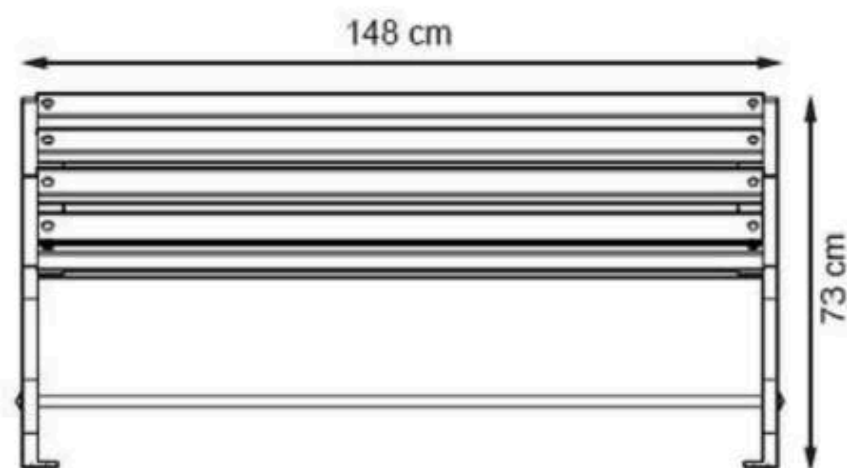

**LEGS: SHEET METAL**

**PAINT: STATIC POLYESTER OVEN**

**WOOD: THERMOWOOD YELLOW PINE**

**RECYCLABILITY : %100 ECOLOGICAL**

**AREA OF USE : OUTDOOR**

**PROTECTION: MAINTENANCE-FREE**

CODE: PWB-173

LEGS: ALUMINUM CASTING