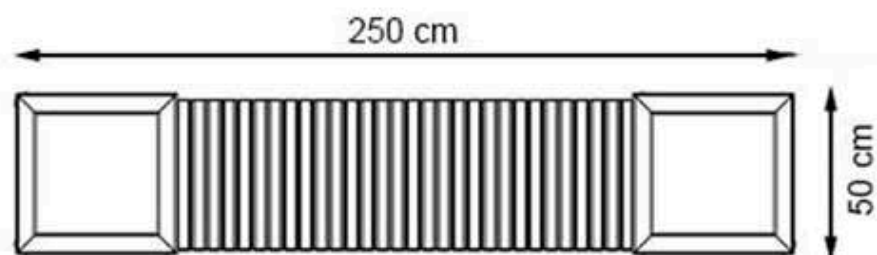

RECYCLABILITY : %100 ECOLOGICAL

PAINT: STATIC POLYESTER OVEN

AREA OF USE : OUTDOOR

WOOD: THERMOWOOD YELLOW PINE

PROTECTION: MAINTENANCE-FREE

CODE: PWB-243

LEGS: IRONWORK

RECYCLABILITY : %100 ECOLOGICAL