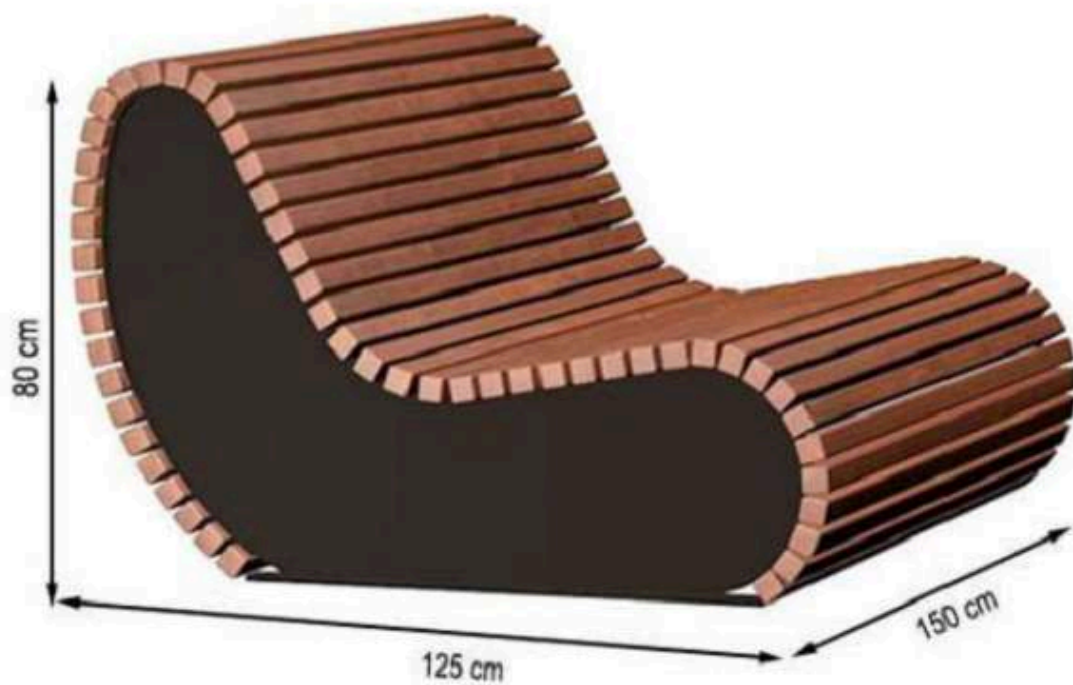

PAINT: STATIC POLYESTER OVEN

AREA OF USE : OUTDOOR

WOOD: THERMOWOOD YELLOW PINE

PROTECTION: MAINTENANCE-FREE

CODE: PWB-175

LEGS: SHEET METAL

RECYCLABILITY : %100 ECOLOGICAL

PAINT: STATIC POLYESTER OVEN