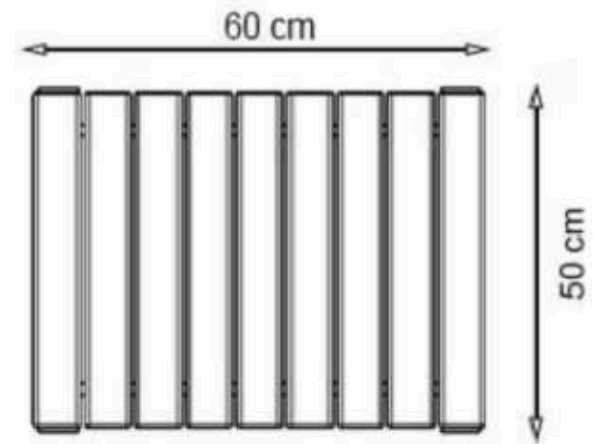

**PAINT: STATIC POLYESTER OVEN**

**WOOD: THERMOWOOD YELLOW PINE**

**RECYCLABILITY : %100 ECOLOGICAL**

**AREA OF USE : OUTDOOR**

**PROTECTION: MAINTENANCE-FREE**

CODE: PWB-017

LEGS: SHEET METAL

PAINT: STATIC POLYESTER OVEN