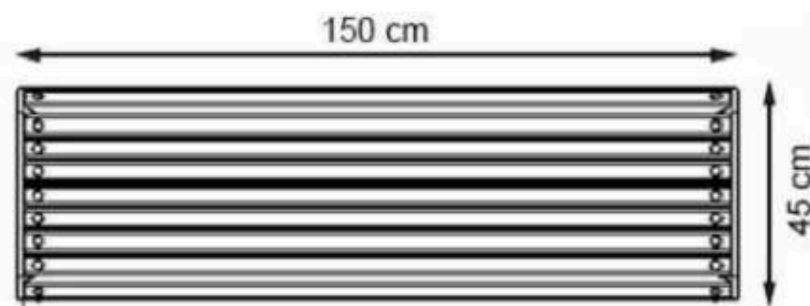

CODE: PWB-159

LEGS: ALUMINUM CASTING

RECYCLABILITY : %100 ECOLOGICAL

PAINT: STATIC POLYESTER OVEN

AREA OF USE : OUTDOOR

WOOD: THERMOWOOD YELLOW PINE

PROTECTION: MAINTENANCE-FREE