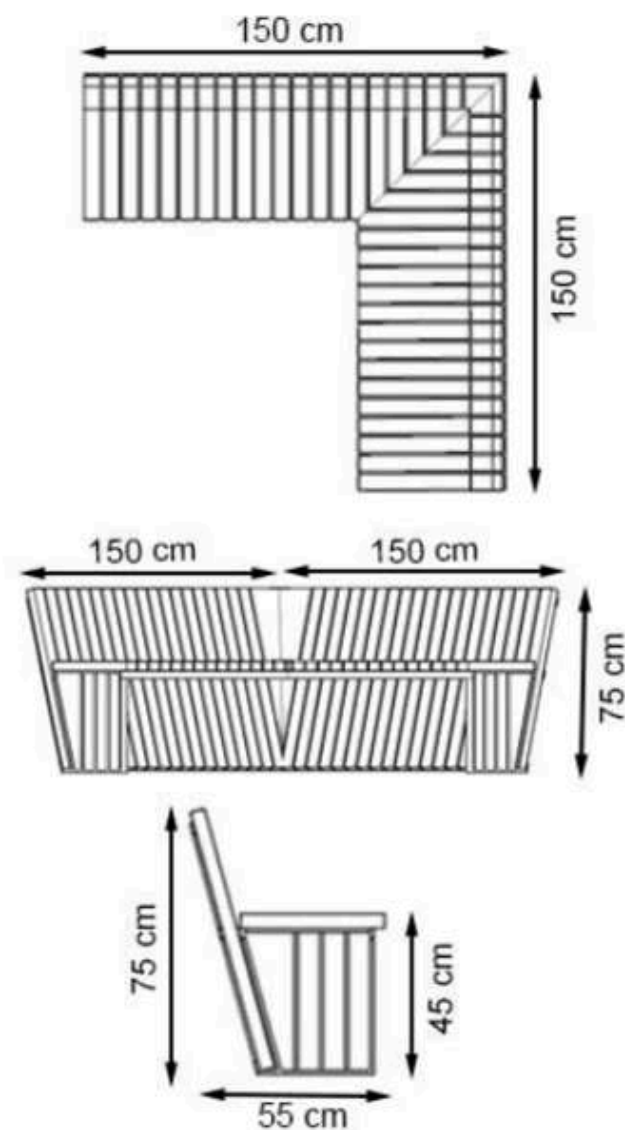

CODE: PWB-223

LEGS: SHEET METAL

RECYCLABILITY : %100 ECOLOGICAL

PAINT: STATIC POLYESTER OVEN

AREA OF USE : OUTDOOR

WOOD: THERMOWOOD YELLOW PINE

PROTECTION: MAINTENANCE-FREE