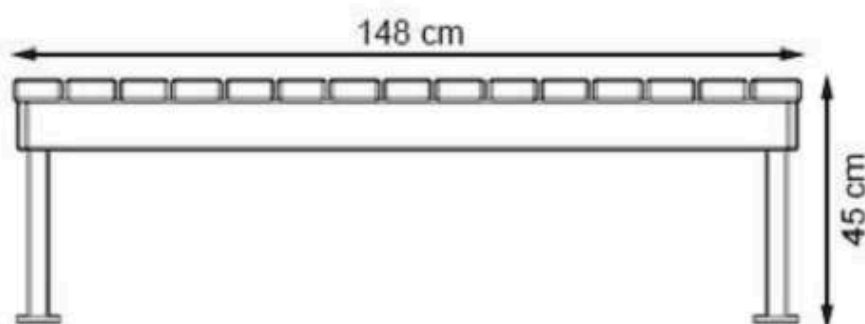

CODE: PWB-191

LEGS: THERMOWOOD WOOD

RECYCLABILITY : %100 ECOLOGICAL

PAINT: NATURAL

AREA OF USE : OUTDOOR

WOOD: THERMOWOOD YELLOW PINE

PROTECTION: MAINTENANCE-FREE