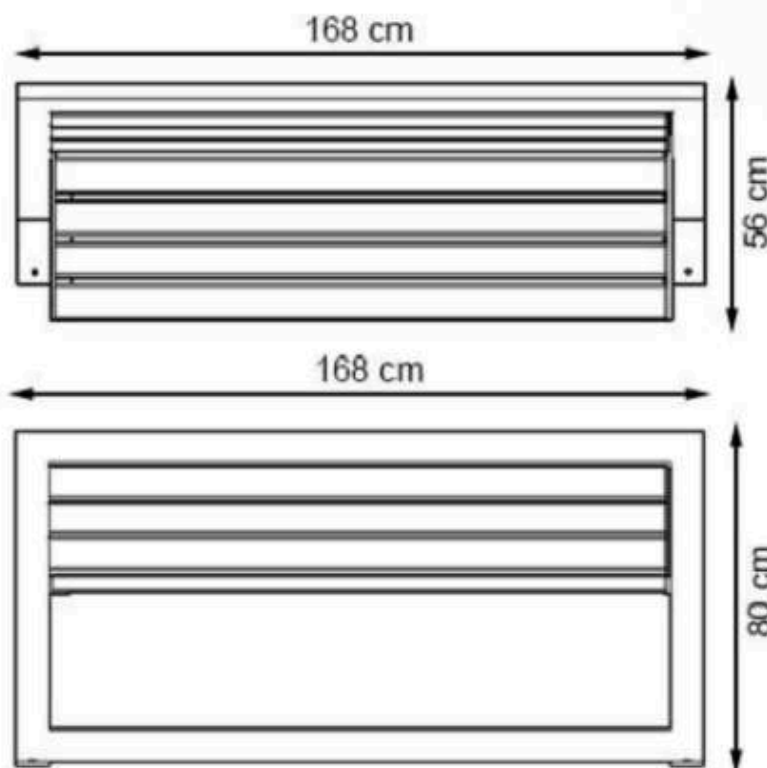

RECYCLABILITY : %100 ECOLOGICAL

PAINT: STATIC POLYESTER OVEN

AREA OF USE : OUTDOOR

WOOD: THERMOWOOD YELLOW PINE

PROTECTION: MAINTENANCE-FREE

**CODE: PWB-124**

**LEGS: IRON PROFILE**

**RECYCLABILITY : %100 ECOLOGICAL**