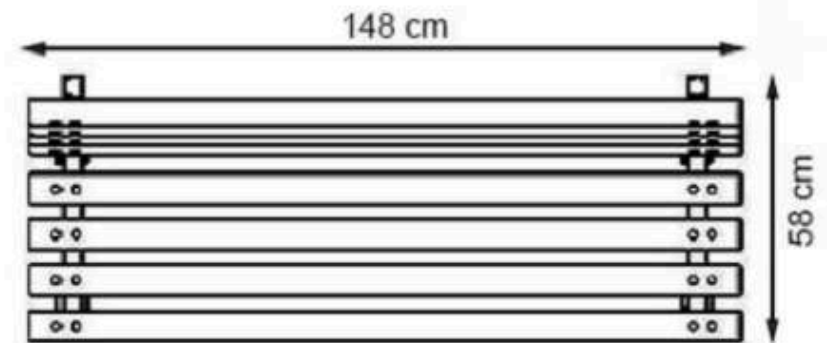

CODE: PWB-144

LEGS: ALUMINUM CASTING

RECYCLABILITY : %100 ECOLOGICAL

PAINT: STATIC POLYESTER OVEN

AREA OF USE : OUTDOOR

WOOD: THERMOWOOD YELLOW PINE

PROTECTION: MAINTENANCE-FREE