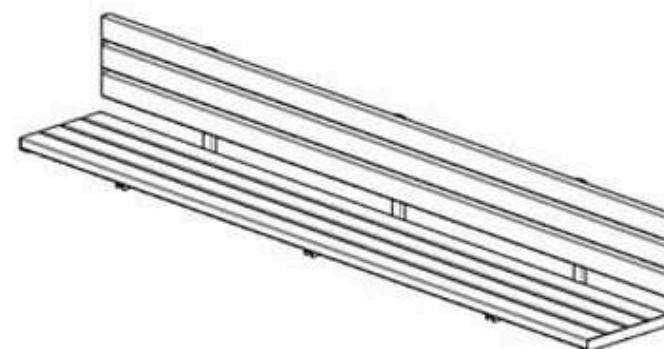

CODE: PWB-264

LEGS: SHEET IRON

RECYCLABILITY : %100 ECOLOGICAL

PAINT: STATIC POLYESTER OVEN

AREA OF USE : OUTDOOR

WOOD: THERMOWOOD YELLOW PINE

PROTECTION: MAINTENANCE-FREE