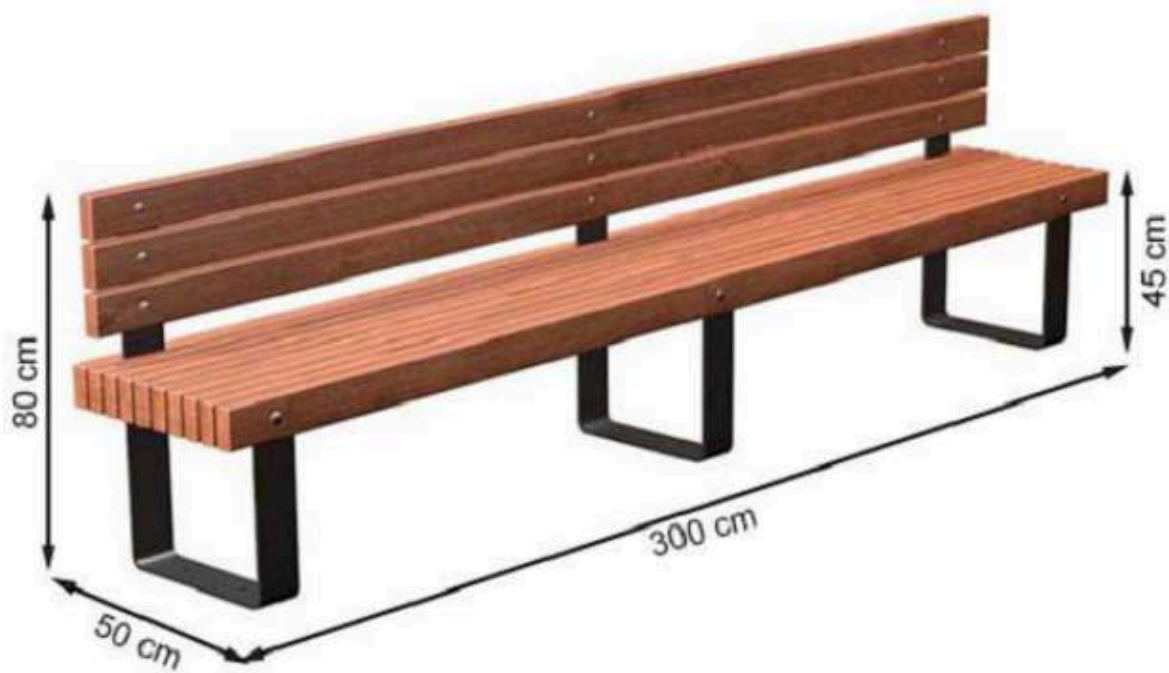

LEGS: SHEET METAL

RECYCLABILITY : %100 ECOLOGICAL

PAINT: STATIC POLYESTER OVEN

AREA OF USE : OUTDOOR

WOOD: THERMOWOOD YELLOW PINE

PROTECTION: MAINTENANCE-FREE

CODE: PWB-181

LEGS: SHEET METAL