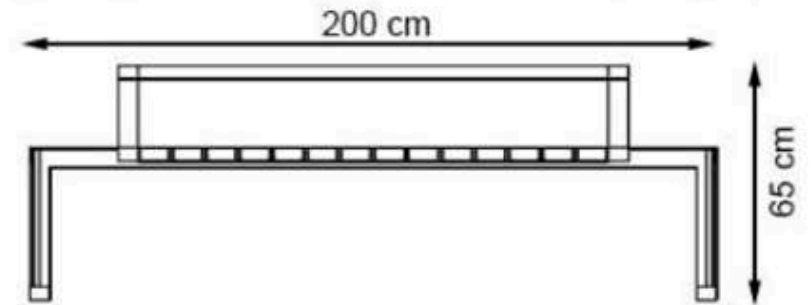

CODE: PWB-227

LEGS: IRON PROFILE

RECYCLABILITY : %100 ECOLOGICAL

PAINT: STATIC POLYESTER OVEN

AREA OF USE : OUTDOOR

WOOD: THERMOWOOD YELLOW PINE

PROTECTION: MAINTENANCE-FREE