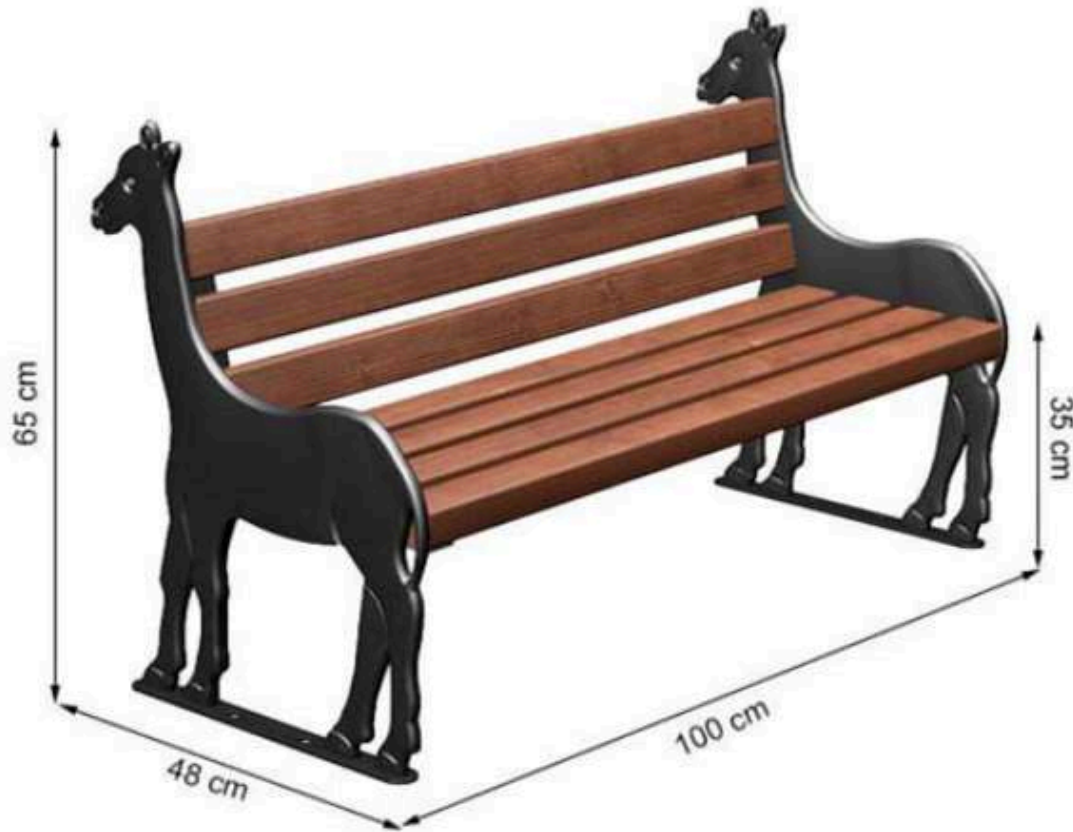

CODE: PWB-232

LEGS: ALUMINUM CASTING

RECYCLABILITY : %100 ECOLOGICAL

PAINT: STATIC POLYESTER OVEN

AREA OF USE : OUTDOOR

WOOD: THERMOWOOD YELLOW PINE

PROTECTION: MAINTENANCE-FREE