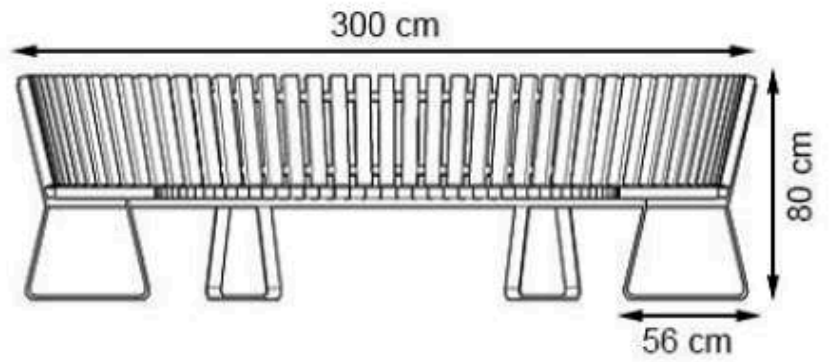

**CODE: PWB-200**

**LEGS: SHEET METAL**

**RECYCLABILITY : %100 ECOLOGICAL**

**PAINT: STATIC POLYESTER OVEN**

**AREA OF USE : OUTDOOR**

**WOOD: THERMOWOOD YELLOW PINE**

**PROTECTION: MAINTENANCE-FREE**

CODE: PWB-201