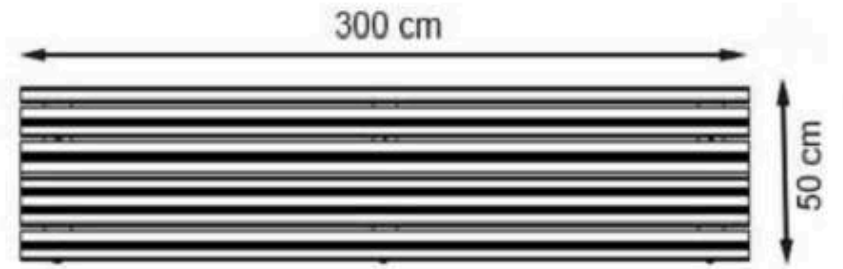

RECYCLABILITY : %100 ECOLOGICAL

PAINT: STATIC POLYESTER OVEN

AREA OF USE : OUTDOOR

WOOD: THERMOWOOD YELLOW PINE

PROTECTION: MAINTENANCE-FREE

CODE: PWB-182

LEGS: SHEET METAL

RECYCLABILITY : %100 ECOLOGICAL