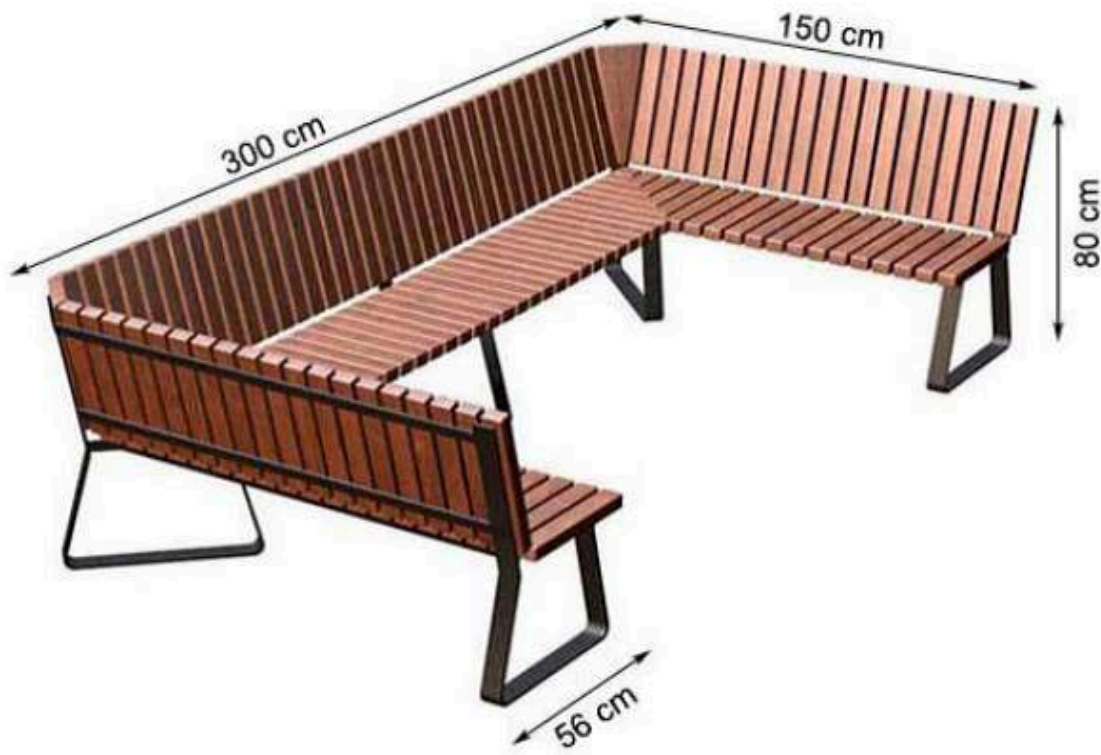

CODE: PWB-204

LEGS: SHEET METAL

RECYCLABILITY : %100 ECOLOGICAL

PAINT: STATIC POLYESTER OVEN

AREA OF USE : OUTDOOR

WOOD: THERMOWOOD YELLOW PINE

PROTECTION: MAINTENANCE-FREE