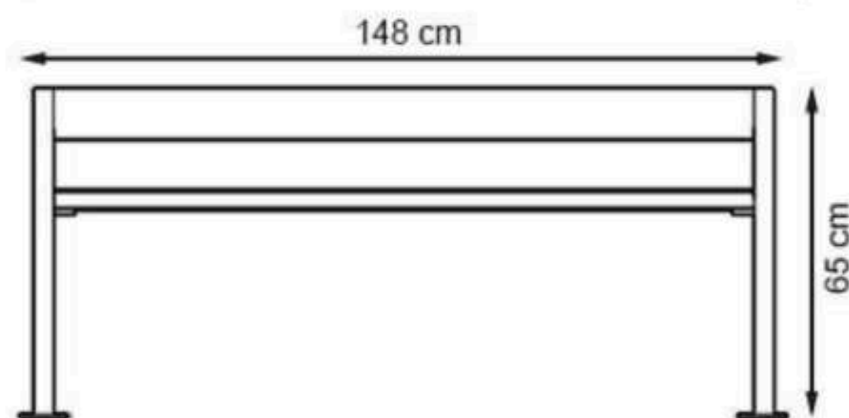

CODE: PWB-155

LEGS: IRON PROFILE

PAINT: STATIC POLYESTER OVEN

WOOD: THERMOWOOD YELLOW PINE

RECYCLABILITY : %100 ECOLOGICAL

AREA OF USE : OUTDOOR

PROTECTION: MAINTENANCE-FREE

CODE: PWB-156