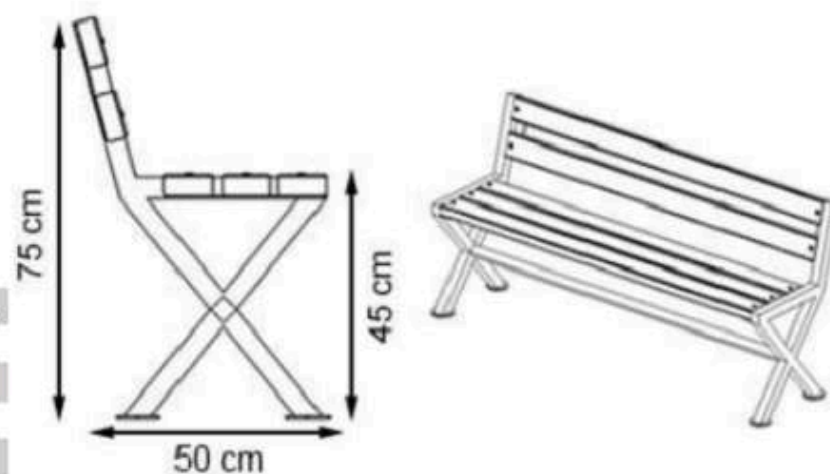

CODE: PWB-105

LEGS: IRON SQUARE PROFILE

RECYCLABILITY : %100 ECOLOGICAL

PAINT: STATIC POLYESTER OVEN

AREA OF USE : OUTDOOR

WOOD: THERMOWOOD YELLOW PINE

PROTECTION: MAINTENANCE-FREE