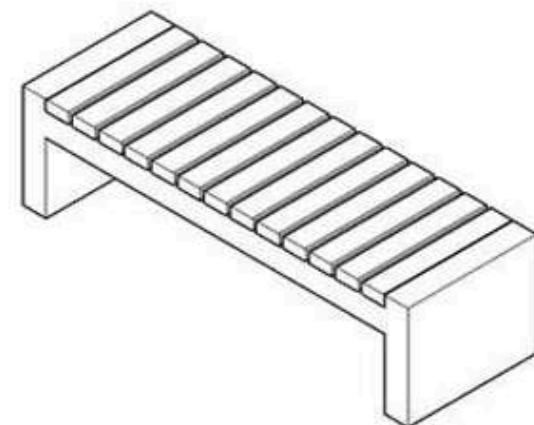

CODE: PWB-255

LEGS: PRECAST CONCRETE

PAINT: NATURAL

WOOD: THERMOWOOD YELLOW PINE

RECYCLABILITY : %100 ECOLOGICAL

AREA OF USE : OUTDOOR

PROTECTION: MAINTENANCE-FREE