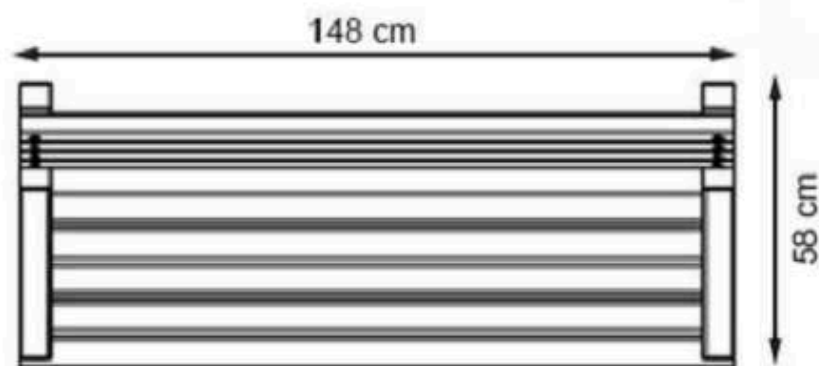

CODE: PWB-139

LEGS: SHEET METAL

RECYCLABILITY : %100 ECOLOGICAL

PAINT: STATIC POLYESTER OVEN

AREA OF USE : OUTDOOR

WOOD: THERMOWOOD YELLOW PINE

PROTECTION: MAINTENANCE-FREE

CODE: PWB-140