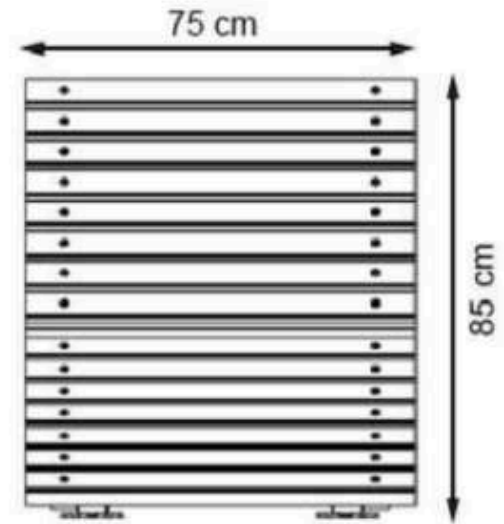

CODE: PWB-171

LEGS: IRON PROFILE

RECYCLABILITY : %100 ECOLOGICAL

PAINT: STATIC POLYESTER OVEN

AREA OF USE : OUTDOOR

WOOD: THERMOWOOD YELLOW PINE

PROTECTION: MAINTENANCE-FREE