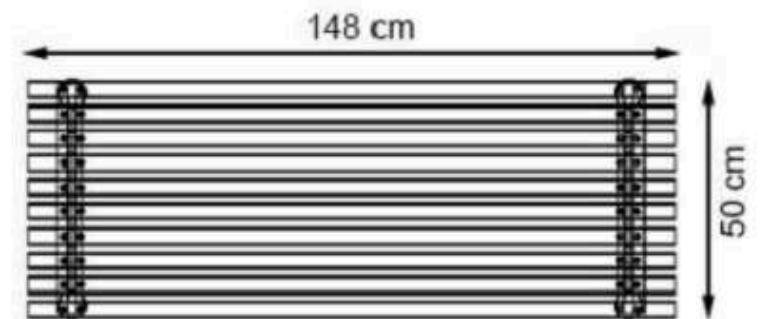

CODE: PWB-119

LEGS: ALUMINUM CASTING

RECYCLABILITY : %100 ECOLOGICAL

PAINT: STATIC POLYESTER OVEN

AREA OF USE : OUTDOOR

WOOD: THERMOWOOD YELLOW PINE

PROTECTION: MAINTENANCE-FREE