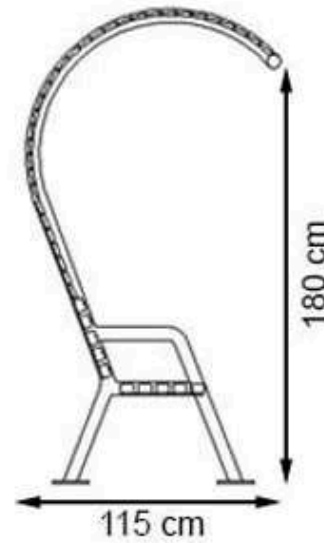

CODE: PWB-270

LEGS: IRON PIPE PROFILE

RECYCLABILITY : %100 ECOLOGICAL

PAINT: STATIC POLYESTER OVEN

AREA OF USE : OUTDOOR

WOOD: THERMOWOOD YELLOW PINE

PROTECTION: MAINTENANCE-FREE