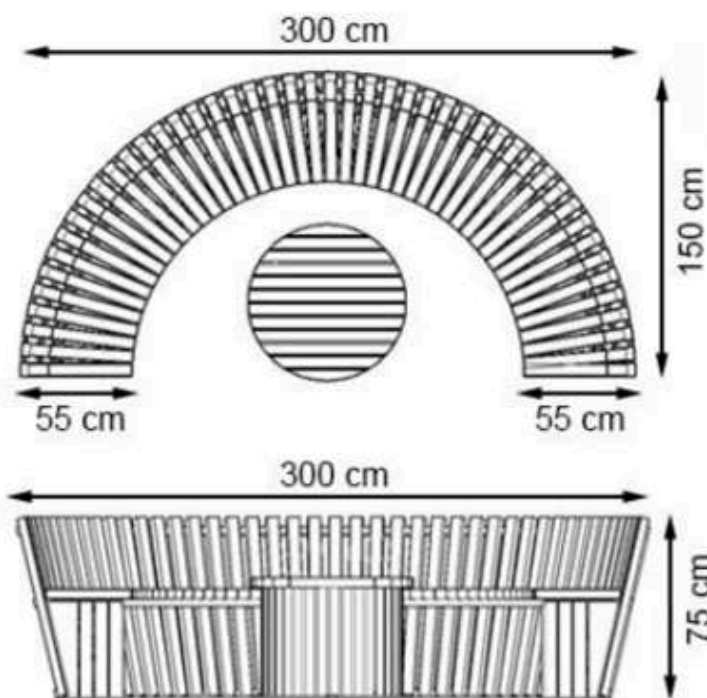

**LEGS: SHEET METAL**

**RECYCLABILITY : %100 ECOLOGICAL**

**PAINT: STATIC POLYESTER OVEN**

**AREA OF USE : OUTDOOR**

**WOOD: THERMOWOOD YELLOW PINE**

**PROTECTION: MAINTENANCE-FREE**

CODE: PWB-218

LEGS: SHEET METAL