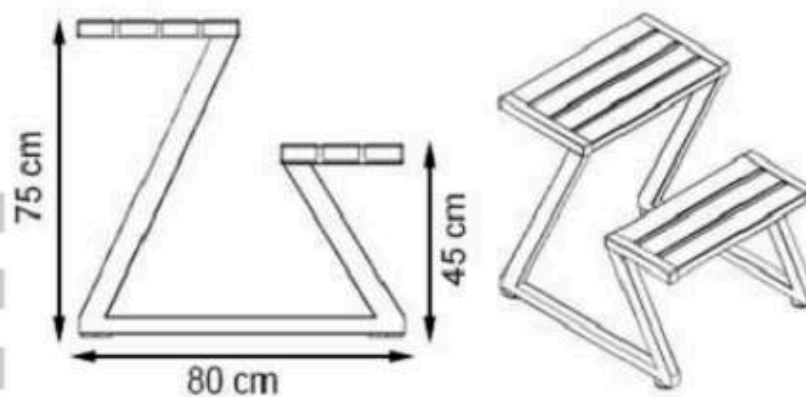

**PAINT: STATIC POLYESTER OVEN**

**WOOD: THERMOWOOD YELLOW PINE**

**RECYCLABILITY : %100 ECOLOGICAL**

**AREA OF USE : OUTDOOR**

**PROTECTION: MAINTENANCE-FREE**

**CODE: PWB-025**

**LEGS: IRON PROFILE**

**RECYCLABILITY : %100 ECOLOGICAL**