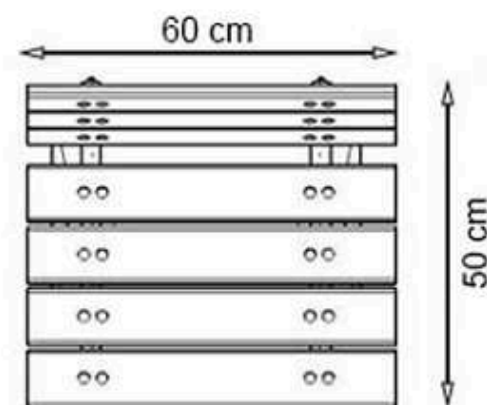

CODE: PWB-011

LEGS: CONCRETE and CASTING

RECYCLABILITY : %100 ECOLOGICAL

PAINT: BLACK and NATURAL

AREA OF USE : OUTDOOR

WOOD: THERMOWOOD YELLOW PINE

PROTECTION: MAINTENANCE-FREE