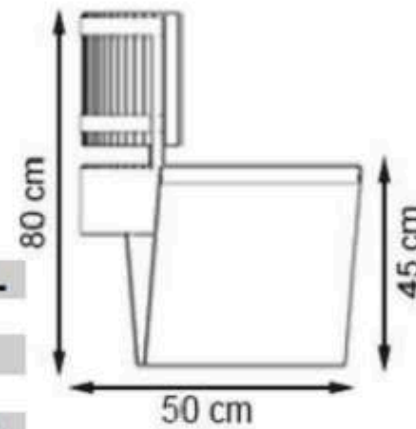

CODE: PWB-128

LEGS: IRON SHEET

PAINT: STATIC POLYESTER OVEN

WOOD: THERMOWOOD YELLOW PINE

RECYCLABILITY : %100 ECOLOGICAL

AREA OF USE : OUTDOOR

PROTECTION: MAINTENANCE-FREE