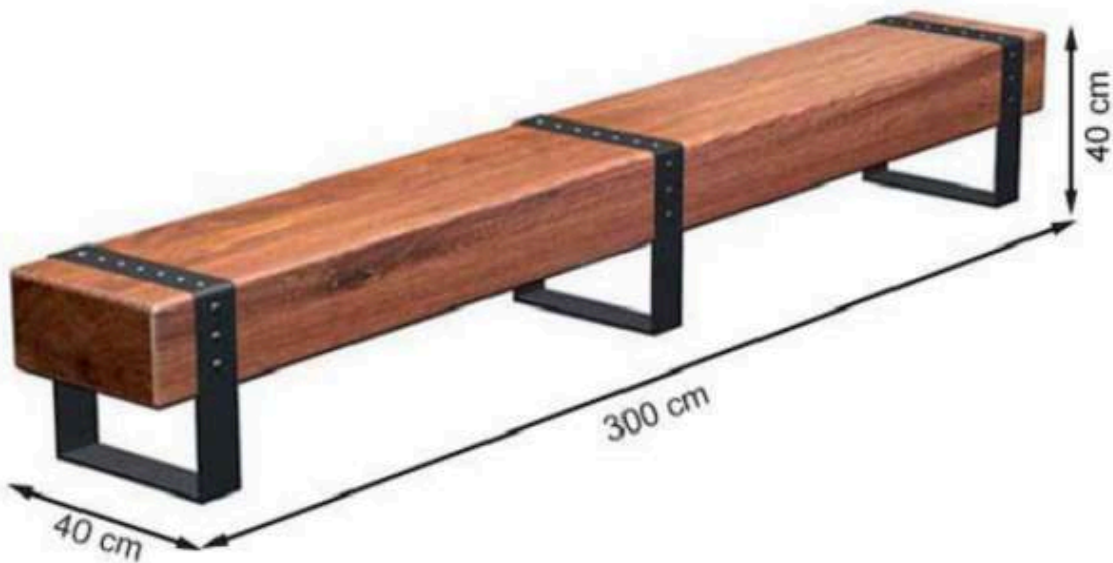

CODE: PWB-187

LEGS: SHEET METAL

PAINT: STATIC POLYESTER OVEN

WOOD: THERMOWOOD YELLOW PINE

RECYCLABILITY : %100 ECOLOGICAL

AREA OF USE : OUTDOOR

PROTECTION: MAINTENANCE-FREE