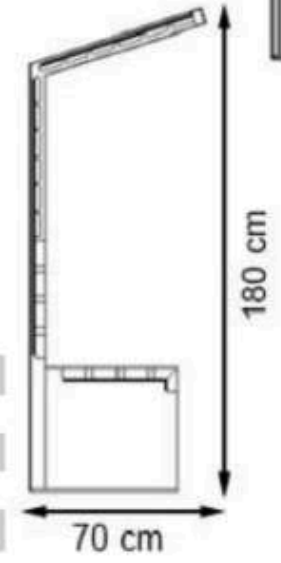

CODE: PWB-026

LEGS: IRON PROFILE AND SHEET IRON

RECYCLABILITY : %100 ECOLOGICAL

PAINT: STATIC POLYESTER OVEN

AREA OF USE : OUTDOOR

WOOD: THERMOWOOD YELLOW PINE

PROTECTION: MAINTENANCE-FREE