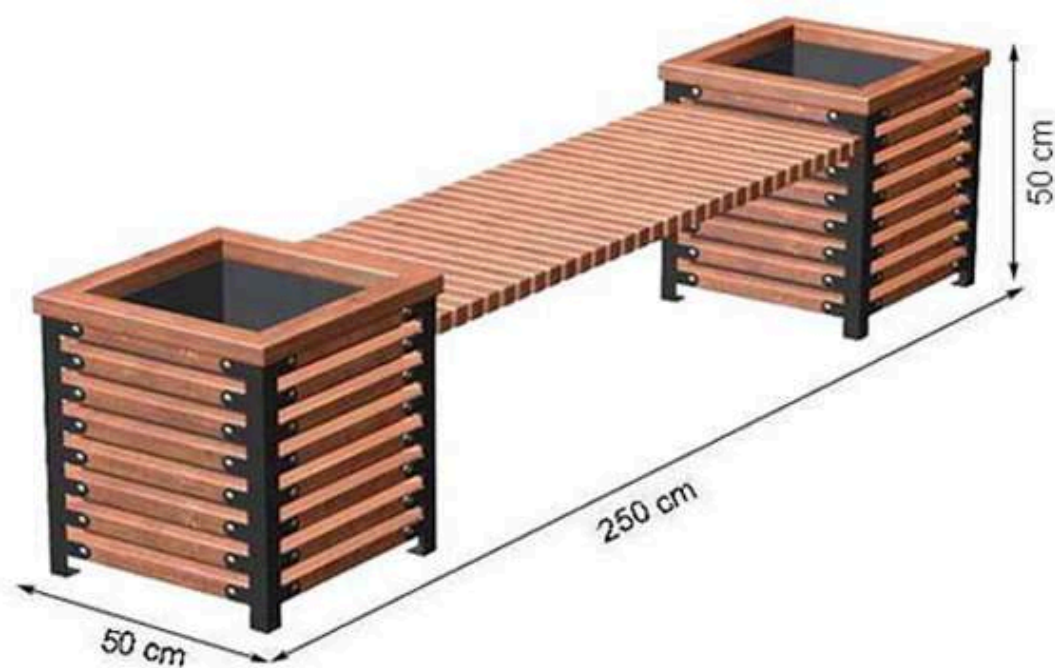

RECYCLABILITY : %100 ECOLOGICAL

PAINT: STATIC POLYESTER OVEN

AREA OF USE : OUTDOOR

WOOD: THERMOWOOD YELLOW PINE

PROTECTION: MAINTENANCE-FREE

CODE: PWB-243

LEGS: IRONWORK

RECYCLABILITY : %100 ECOLOGICAL