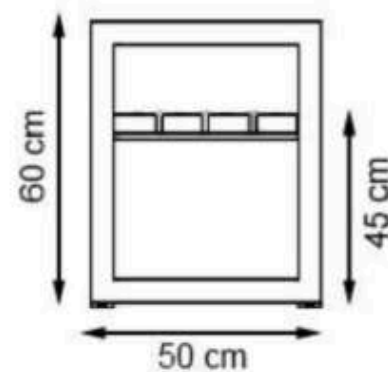

LEGS: IRON PIPE PROFILE

RECYCLABILITY : %100 ECOLOGICAL

PAINT: STATIC POLYESTER OVEN

AREA OF USE : OUTDOOR

WOOD: THERMOWOOD YELLOW PINE

PROTECTION: MAINTENANCE-FREE

CODE: PWB-123

LEGS: IRON PROFILE