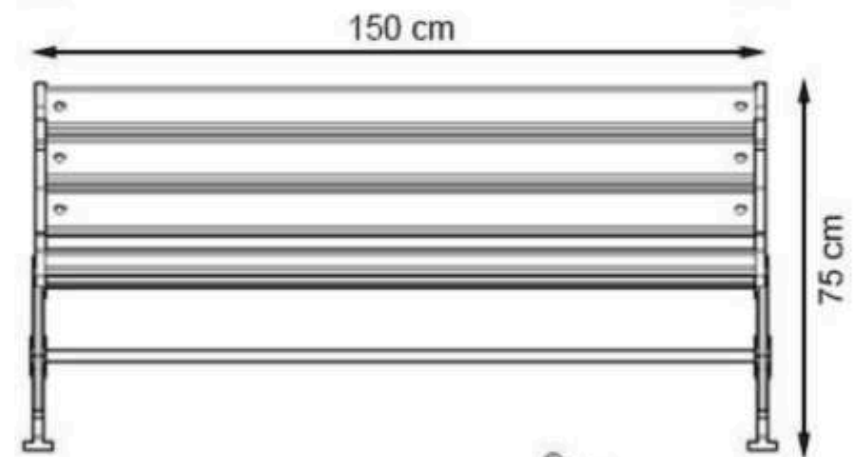

CODE: PWB-160

LEGS: ALUMINUM CASTING

RECYCLABILITY : %100 ECOLOGICAL

PAINT: STATIC POLYESTER OVEN

AREA OF USE : OUTDOOR

WOOD: THERMOWOOD YELLOW PINE

PROTECTION: MAINTENANCE-FREE