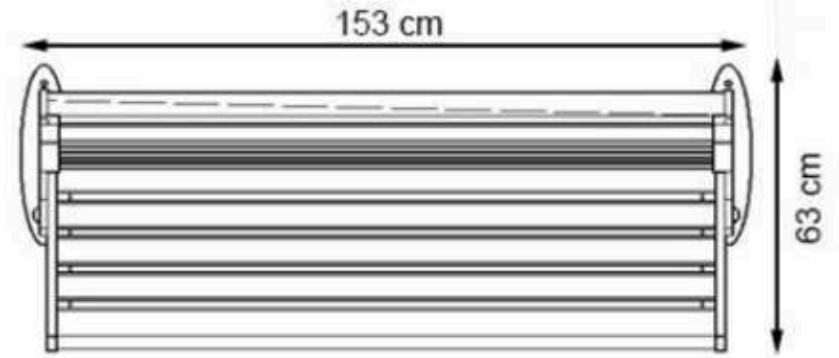

CODE: PWB-232

**LEGS: ALUMINUM CASTING**

**RECYCLABILITY : %100 ECOLOGICAL**

**PAINT: STATIC POLYESTER OVEN**

**AREA OF USE : OUTDOOR**

**WOOD: THERMOWOOD YELLOW PINE**

**PROTECTION: MAINTENANCE-FREE**

CODE: PWB-233