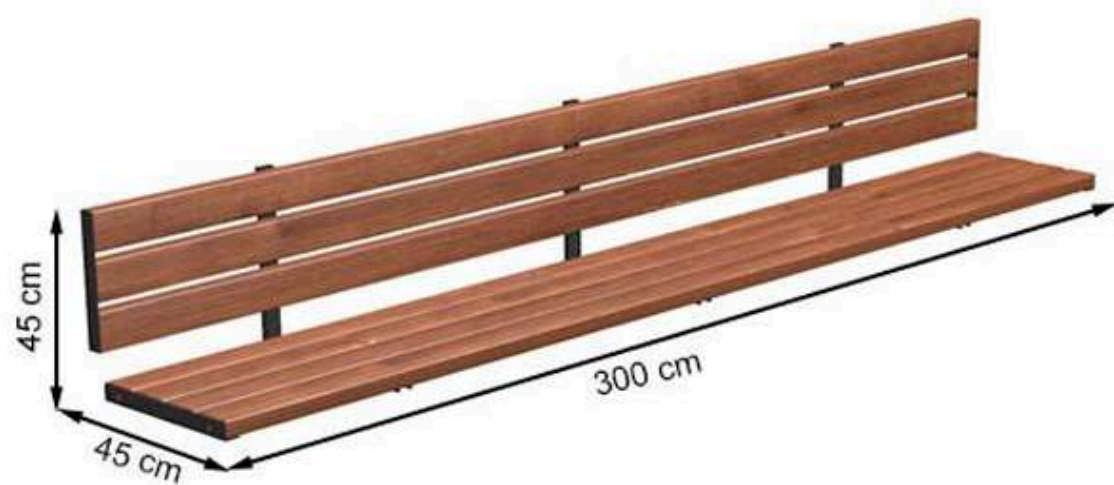

CODE: PWB-264

LEGS: SHEET IRON

RECYCLABILITY : %100 ECOLOGICAL

PAINT: STATIC POLYESTER OVEN

AREA OF USE : OUTDOOR

WOOD: THERMOWOOD YELLOW PINE

PROTECTION: MAINTENANCE-FREE