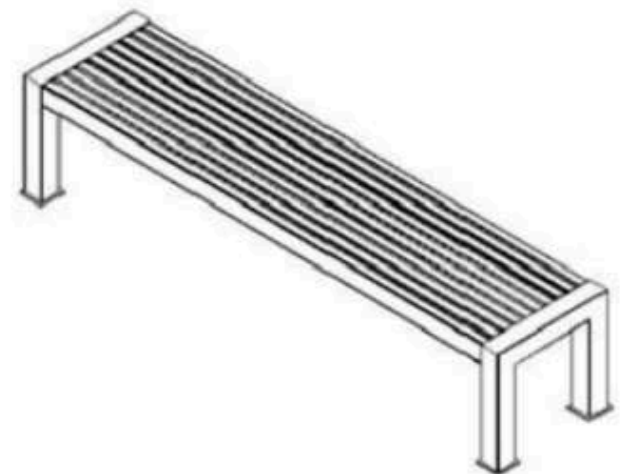

LEGS: IRON PROFILE

RECYCLABILITY : %100 ECOLOGICAL

PAINT: STATIC POLYESTER OVEN

AREA OF USE : OUTDOOR

WOOD: THERMOWOOD YELLOW PINE

PROTECTION: MAINTENANCE-FREE

CODE: PWB-115

LEGS: IRON SQUARE PROFILE