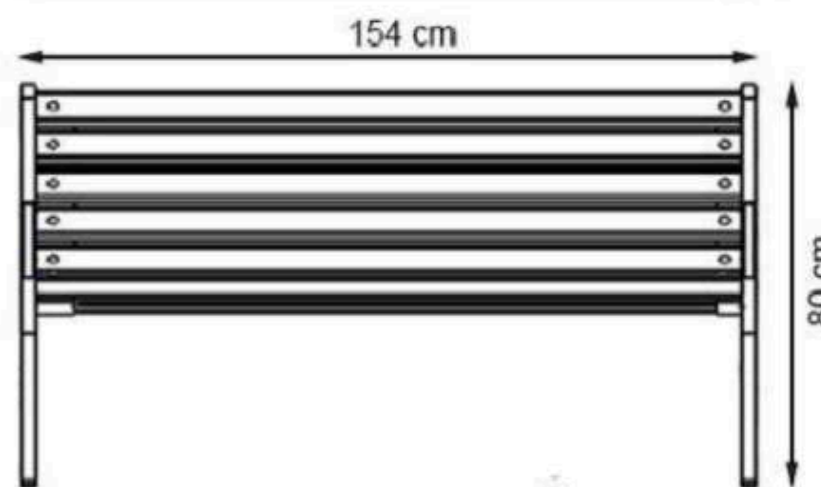

LEGS: SHEET METAL

RECYCLABILITY : %100 ECOLOGICAL

PAINT: STATIC POLYESTER OVEN

AREA OF USE : OUTDOOR

WOOD: THERMOWOOD YELLOW PINE

PROTECTION: MAINTENANCE-FREE

CODE: PWB-149

LEGS: ALUMINUM CASTING