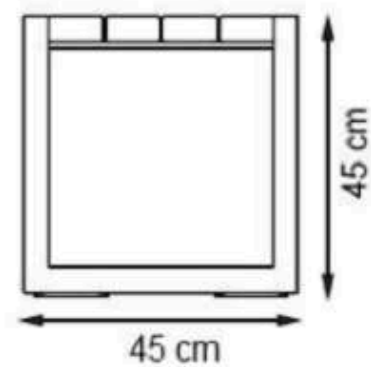

CODE: PWB-154

LEGS: IRON PROFILE

RECYCLABILITY : %100 ECOLOGICAL

PAINT: STATIC POLYESTER OVEN

AREA OF USE : OUTDOOR

WOOD: THERMOWOOD YELLOW PINE

PROTECTION: MAINTENANCE-FREE