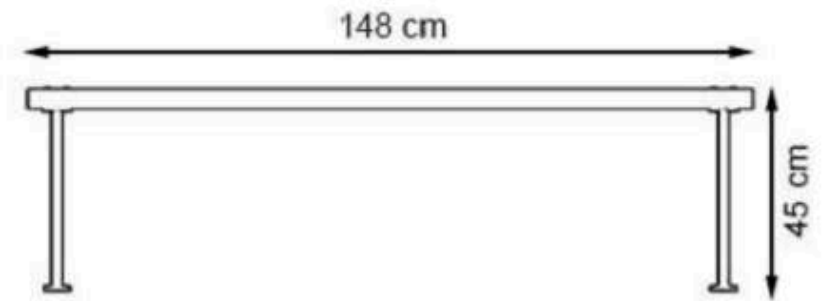

CODE:PWB-111

LEGS: ALUMINUM CASTING

PAINT: STATIC POLYESTER OVEN

WOOD: THERMOWOOD YELLOW PINE

RECYCLABILITY : %100 ECOLOGICAL

AREA OF USE : OUTDOOR

PROTECTION: MAINTENANCE-FREE