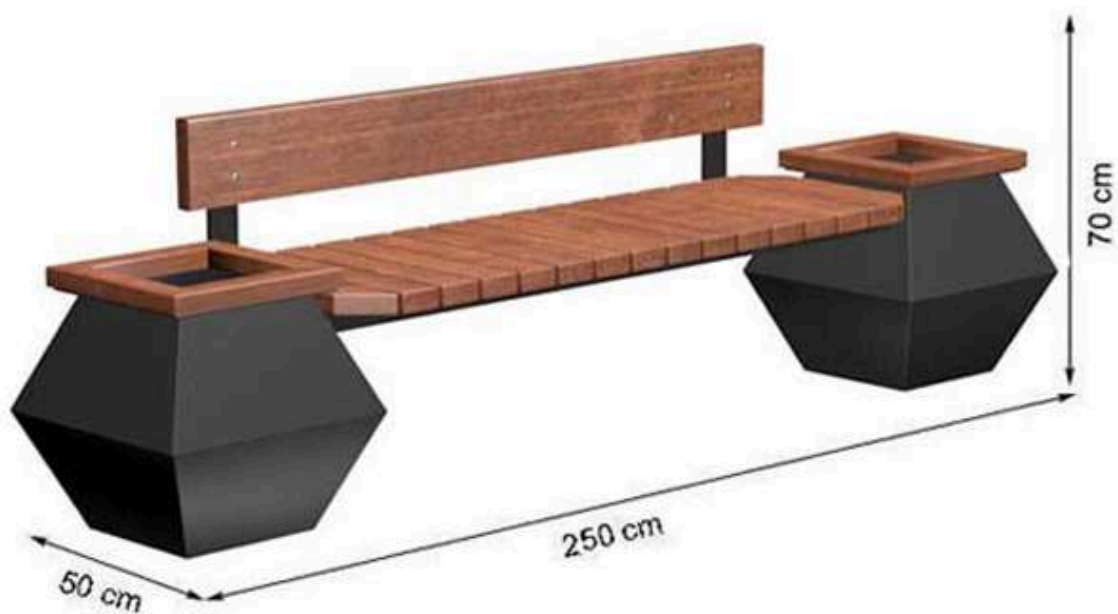

CODE: PWB-237

LEGS: SHEET IRON

RECYCLABILITY : %100 ECOLOGICAL

PAINT: STATIC POLYESTER OVEN

AREA OF USE : OUTDOOR

WOOD: THERMOWOOD YELLOW PINE

PROTECTION: MAINTENANCE-FREE