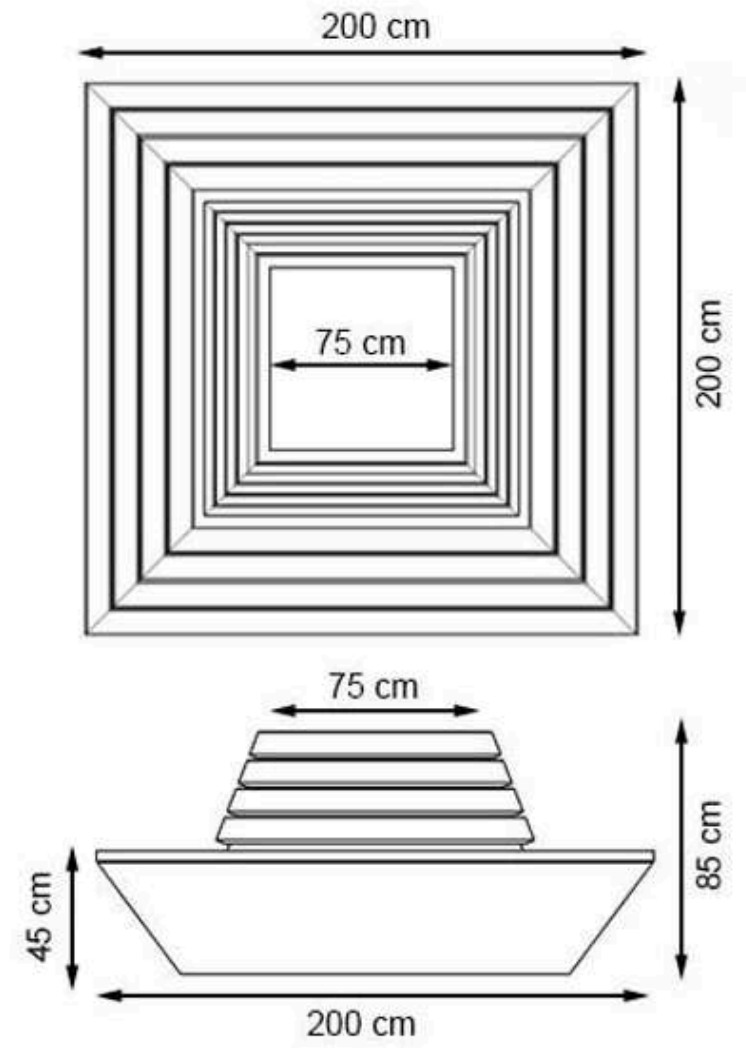

CODE: PWB-248

LEGS: PRECAST CONCRETE

RECYCLABILITY : %100 ECOLOGICAL

PAINT: NATURAL

AREA OF USE : OUTDOOR

WOOD: THERMOWOOD YELLOW PINE

PROTECTION: MAINTENANCE-FREE