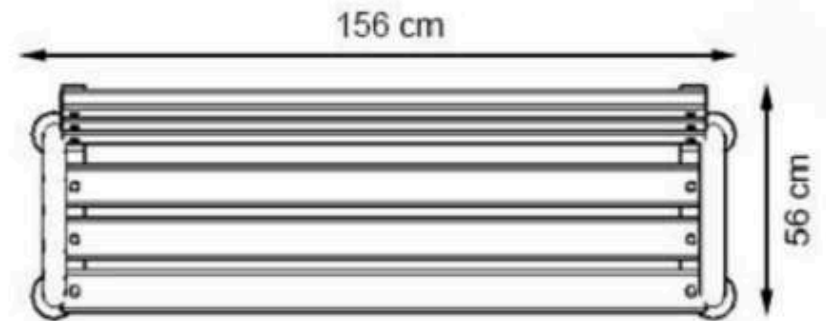

CODE: PWB-113

LEGS: IRON PIPE PROFILE

RECYCLABILITY : %100 ECOLOGICAL

PAINT: STATIC POLYESTER OVEN

AREA OF USE : OUTDOOR

WOOD: THERMOWOOD YELLOW PINE

PROTECTION: MAINTENANCE-FREE