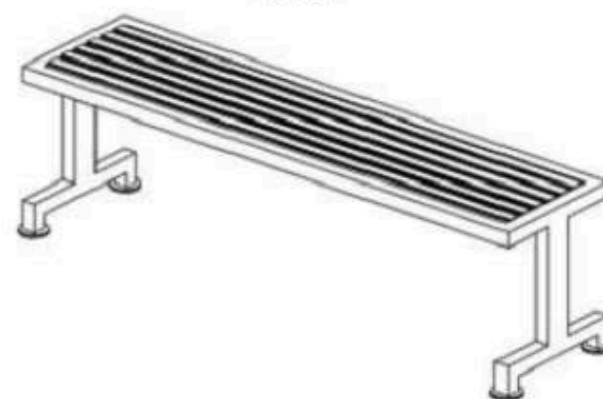

CODE: PWB-147

LEGS: IRON PROFILE

RECYCLABILITY : %100 ECOLOGICAL

PAINT: STATIC POLYESTER OVEN

AREA OF USE : OUTDOOR

WOOD: THERMOWOOD YELLOW PINE

PROTECTION: MAINTENANCE-FREE