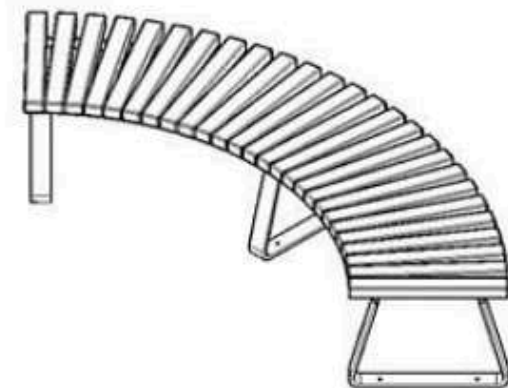

CODE: PWB-198

LEGS: SHEET METAL

RECYCLABILITY : %100 ECOLOGICAL

PAINT: STATIC POLYESTER OVEN

AREA OF USE : OUTDOOR

WOOD: THERMOWOOD YELLOW PINE

PROTECTION: MAINTENANCE-FREE