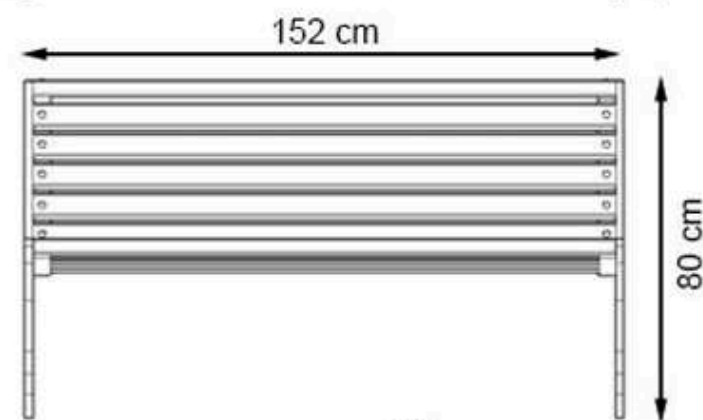

**PAINT: STATIC POLYESTER OVEN**

**AREA OF USE : OUTDOOR**

**WOOD: THERMOWOOD YELLOW PINE**

**PROTECTION: MAINTENANCE-FREE**

CODE: PWB-268

LEGS: ALUMINUM CASTING

RECYCLABILITY : %100 ECOLOGICAL

PAINT: STATIC POLYESTER OVEN