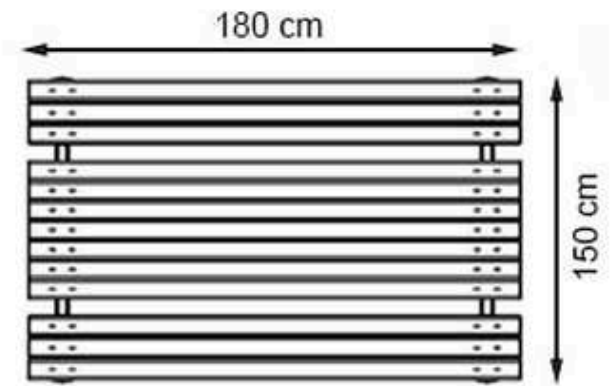

CODE: PWB-272

LEGS: IRON SQUARE PROFILE

RECYCLABILITY : %100 ECOLOGICAL

PAINT: STATIC POLYESTER OVEN

AREA OF USE : OUTDOOR

WOOD: THERMOWOOD YELLOW PINE

PROTECTION: MAINTENANCE-FREE

CODE: PWB-273