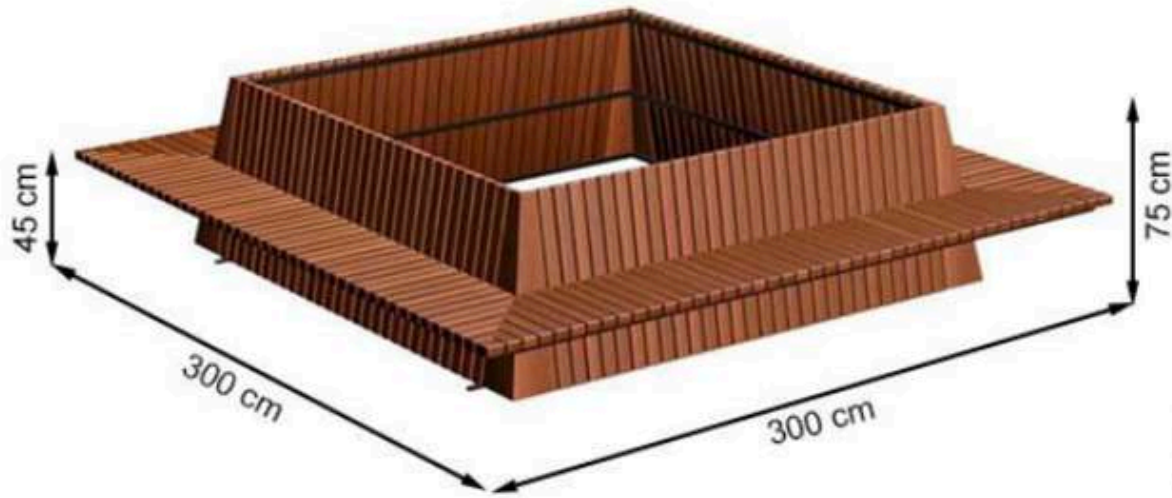

CODE: PWB-224

LEGS: SHEET METAL

RECYCLABILITY : %100 ECOLOGICAL

PAINT: STATIC POLYESTER OVEN

AREA OF USE : OUTDOOR

WOOD: THERMOWOOD YELLOW PINE

PROTECTION: MAINTENANCE-FREE