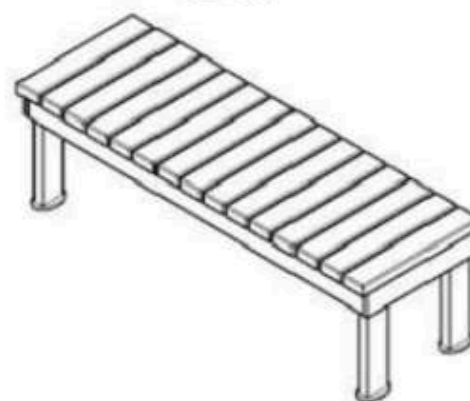

CODE: PWB-191

LEGS: THERMOWOOD WOOD

RECYCLABILITY : %100 ECOLOGICAL

PAINT: NATURAL

AREA OF USE : OUTDOOR

WOOD: THERMOWOOD YELLOW PINE

PROTECTION: MAINTENANCE-FREE