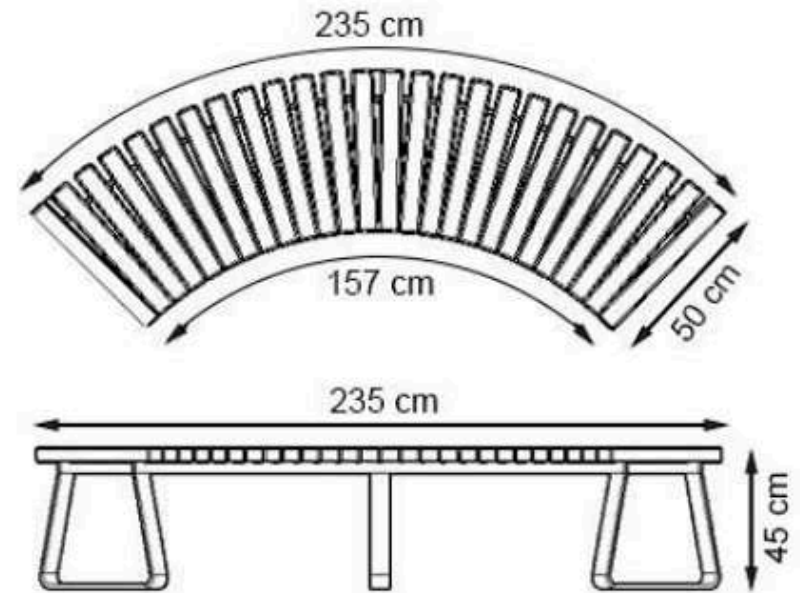

CODE: PWB-198

LEGS: SHEET METAL

RECYCLABILITY : %100 ECOLOGICAL

PAINT: STATIC POLYESTER OVEN

AREA OF USE : OUTDOOR

WOOD: THERMOWOOD YELLOW PINE

PROTECTION: MAINTENANCE-FREE