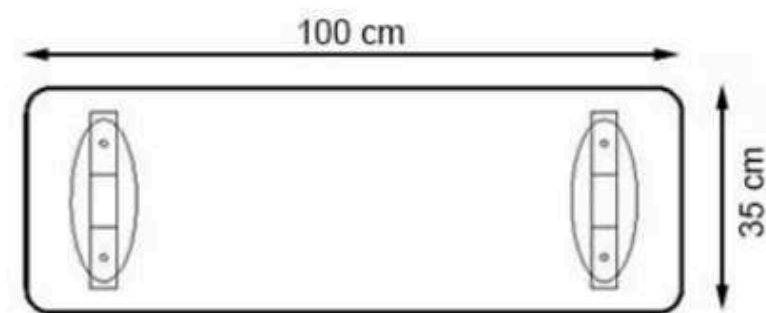

CODE: PWB-230

LEGS: IRON PROFILE

RECYCLABILITY : %100 ECOLOGICAL

PAINT: STATIC POLYESTER OVEN

AREA OF USE : OUTDOOR

WOOD: THERMOWOOD YELLOW PINE

PROTECTION: MAINTENANCE-FREE