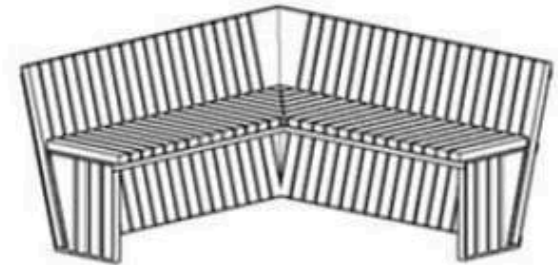

PAINT: STATIC POLYESTER OVEN

AREA OF USE : OUTDOOR

WOOD: THERMOWOOD YELLOW PINE

PROTECTION: MAINTENANCE-FREE

CODE: PWB-220

**LEGS: SHEET METAL**

**RECYCLABILITY : %100 ECOLOGICAL**

**PAINT: STATIC POLYESTER OVEN**