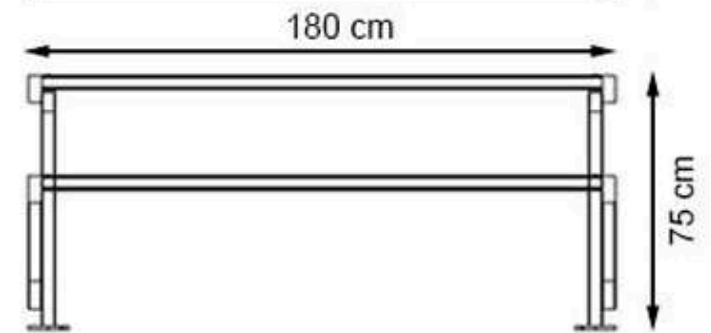

**RECYCLABILITY : %100 ECOLOGICAL**

**PAINT: STATIC POLYESTER OVEN**

**AREA OF USE : OUTDOOR**

**WOOD: THERMOWOOD YELLOW PINE**

**PROTECTION: MAINTENANCE-FREE**

CODE: PWB-275

**LEGS: IRON PROFILE**

**RECYCLABILITY : %100 ECOLOGICAL**