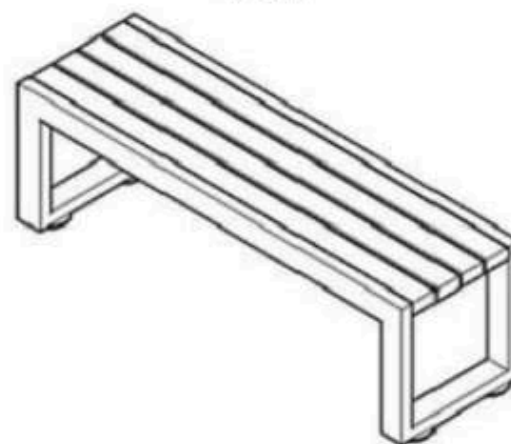

CODE: PWB-154

LEGS: IRON PROFILE

RECYCLABILITY : %100 ECOLOGICAL

PAINT: STATIC POLYESTER OVEN

AREA OF USE : OUTDOOR

WOOD: THERMOWOOD YELLOW PINE

PROTECTION: MAINTENANCE-FREE