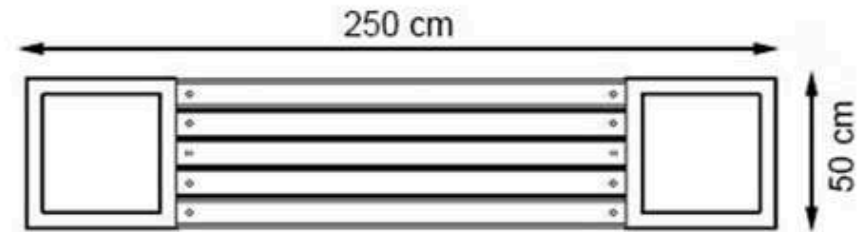

CODE: PWB-246

LEGS: PRECAST CONCRETE

RECYCLABILITY : %100 ECOLOGICAL

PAINT: NATURAL

AREA OF USE : OUTDOOR

WOOD: THERMOWOOD YELLOW PINE

PROTECTION: MAINTENANCE-FREE