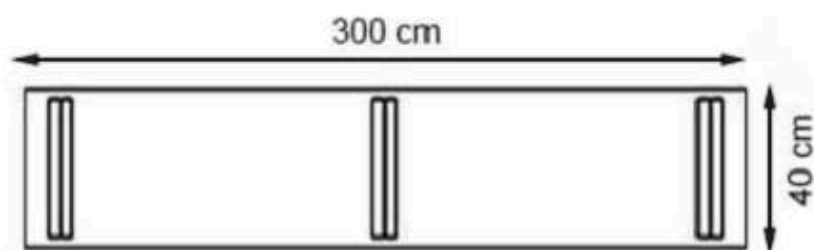

CODE: PWB-186

LEGS: SHEET METAL

RECYCLABILITY : %100 ECOLOGICAL

PAINT: STATIC POLYESTER OVEN

AREA OF USE : OUTDOOR

WOOD: THERMOWOOD YELLOW PINE

PROTECTION: MAINTENANCE-FREE