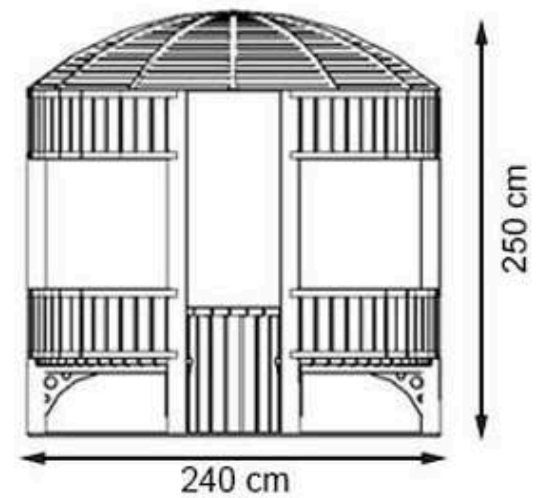

CODE: PWB-300

LEGS: IRON SQUARE PROFILE

RECYCLABILITY : %100 ECOLOGICAL

PAINT: STATIC POLYESTER OVEN

AREA OF USE : OUTDOOR

WOOD: THERMOWOOD YELLOW PINE

PROTECTION: MAINTENANCE-FREE