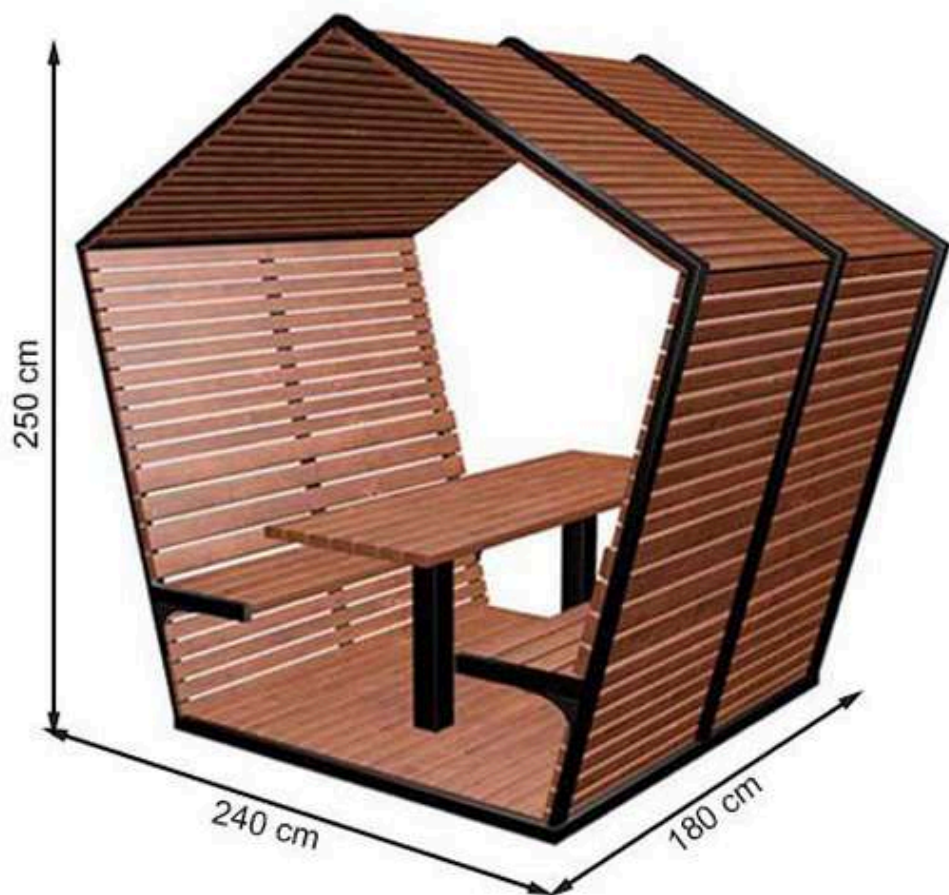

**LEGS: IRON PROFILE**

**RECYCLABILITY : %100 ECOLOGICAL**

**PAINT: STATIC POLYESTER OVEN**

**AREA OF USE : OUTDOOR**

**WOOD: THERMOWOOD YELLOW PINE**

**PROTECTION: MAINTENANCE-FREE**

CODE: PWB-298

**LEGS: IRON SQUARE PROFILE**