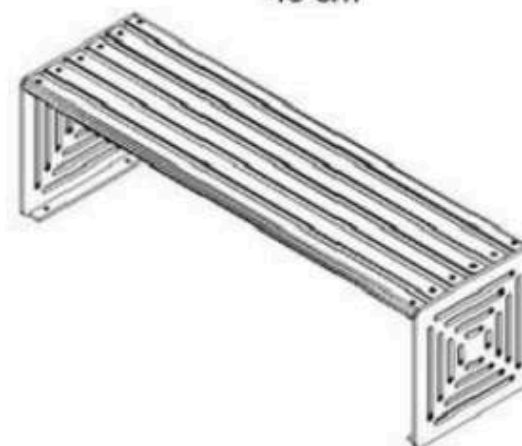

RECYCLABILITY : %100 ECOLOGICAL

PAINT: STATIC POLYESTER OVEN

AREA OF USE : OUTDOOR

WOOD: THERMOWOOD YELLOW PINE

PROTECTION: MAINTENANCE-FREE

CODE: PWB-142

LEGS: ALUMINUM CASTING

RECYCLABILITY : %100 ECOLOGICAL