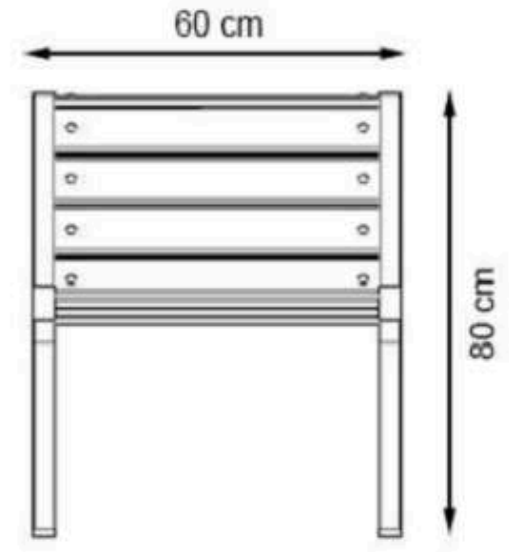

CODE: PWB-019

LEGS: IRON PROFILE

RECYCLABILITY : %100 ECOLOGICAL

PAINT: STATIC POLYESTER OVEN

AREA OF USE : OUTDOOR

WOOD: THERMOWOOD YELLOW PINE

PROTECTION: MAINTENANCE-FREE