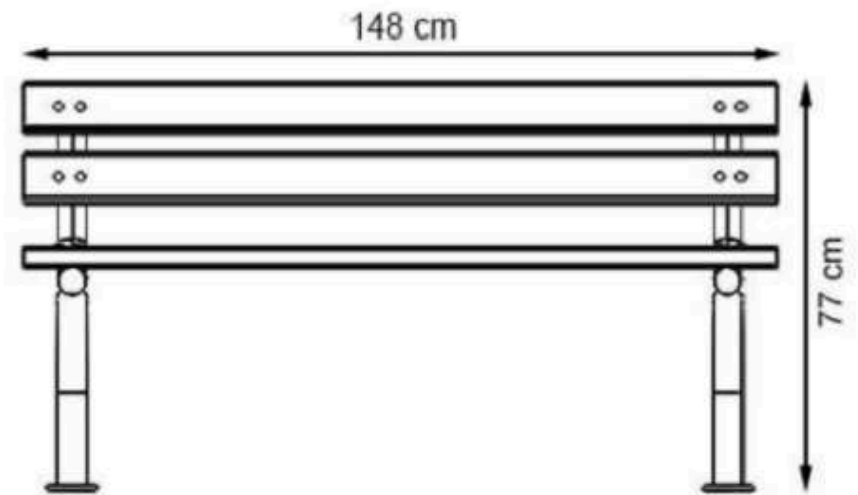

CODE: PWB-129

LEGS: IRON PIPE PROFILE

RECYCLABILITY : %100 ECOLOGICAL

PAINT: STATIC POLYESTER OVEN

AREA OF USE : OUTDOOR

WOOD: THERMOWOOD YELLOW PINE

PROTECTION: MAINTENANCE-FREE