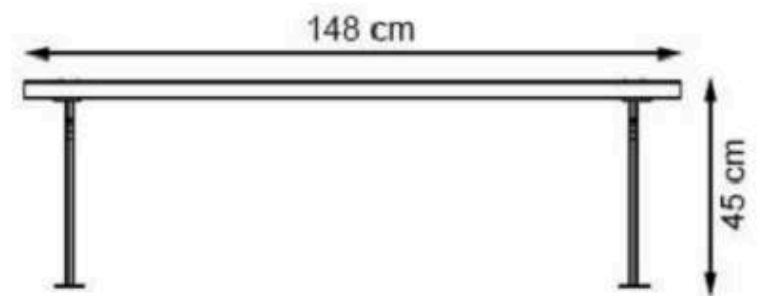

CODE: PWB-119

LEGS: ALUMINUM CASTING

RECYCLABILITY : %100 ECOLOGICAL

PAINT: STATIC POLYESTER OVEN

AREA OF USE : OUTDOOR

WOOD: THERMOWOOD YELLOW PINE

PROTECTION: MAINTENANCE-FREE