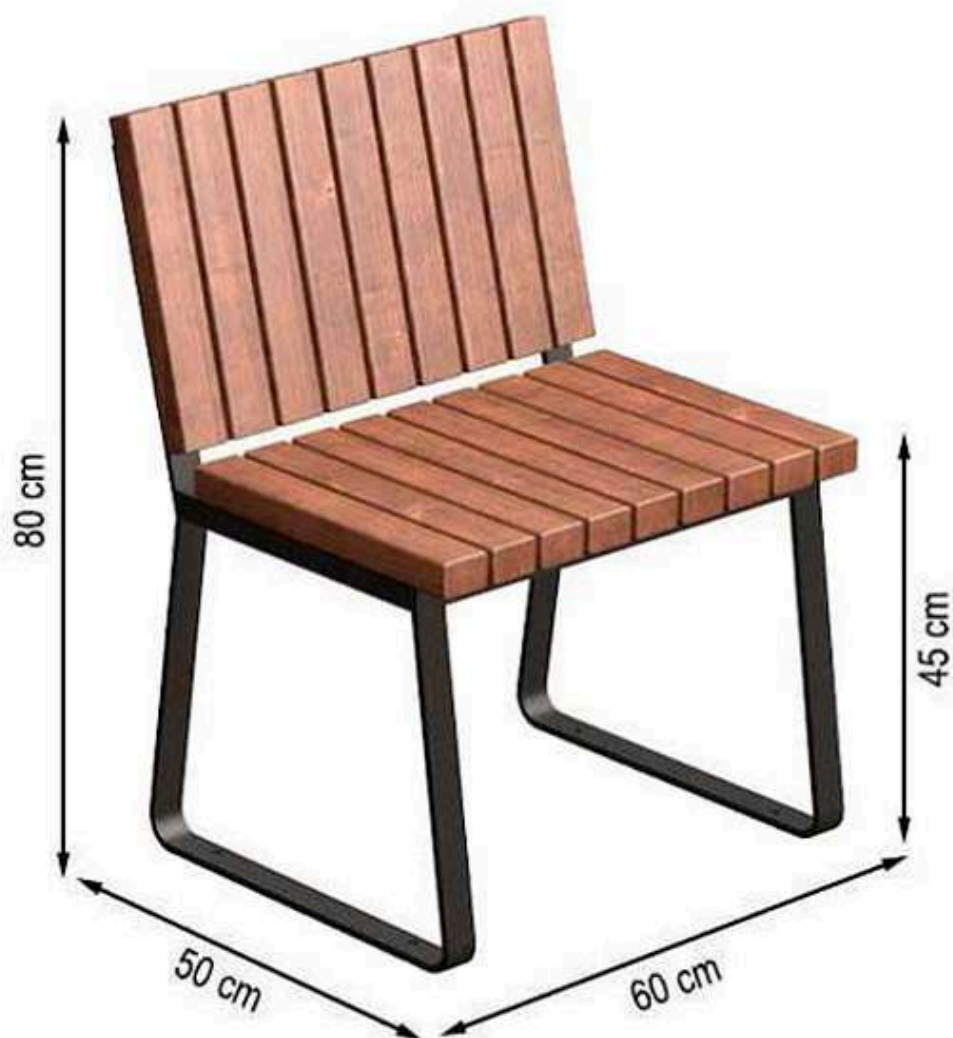

CODE: PWB-013

LEGS: SHEET IRON

RECYCLABILITY : %100 ECOLOGICAL

PAINT: STATIC POLYESTER OVEN

AREA OF USE : OUTDOOR

WOOD: THERMOWOOD YELLOW PINE

PROTECTION: MAINTENANCE-FREE