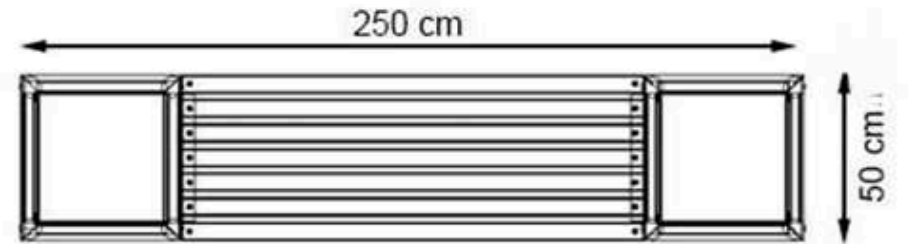

LEGS: IRON SQUARE PROFILE

RECYCLABILITY : %100 ECOLOGICAL

PAINT: STATIC POLYESTER OVEN

AREA OF USE : OUTDOOR

WOOD: THERMOWOOD YELLOW PINE

PROTECTION: MAINTENANCE-FREE

CODE: PWB-242

LEGS: IRON SQUARE PROFILE