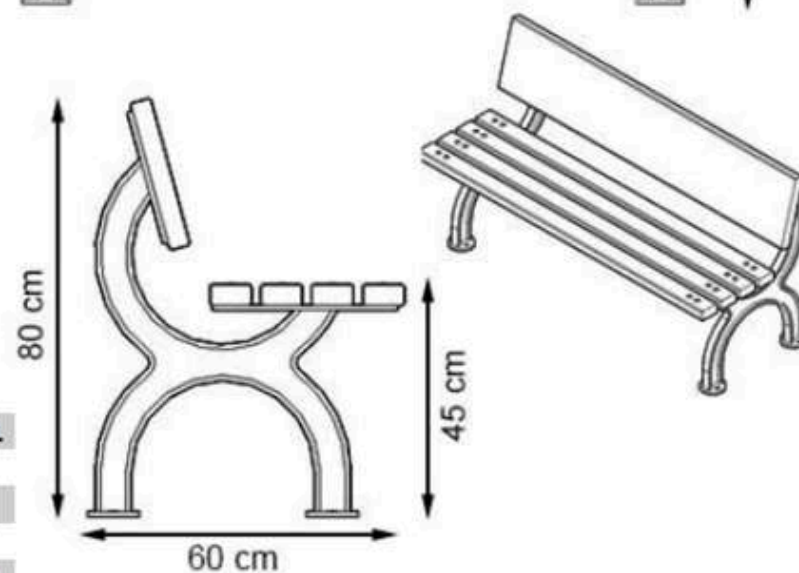

LEGS: ALUMINUM CASTING

RECYCLABILITY : %100 ECOLOGICAL

PAINT: STATIC POLYESTER OVEN

AREA OF USE : OUTDOOR

WOOD: THERMOWOOD YELLOW PINE

PROTECTION: MAINTENANCE-FREE

CODE: PWB-234

LEGS: ALUMINUM CASTING