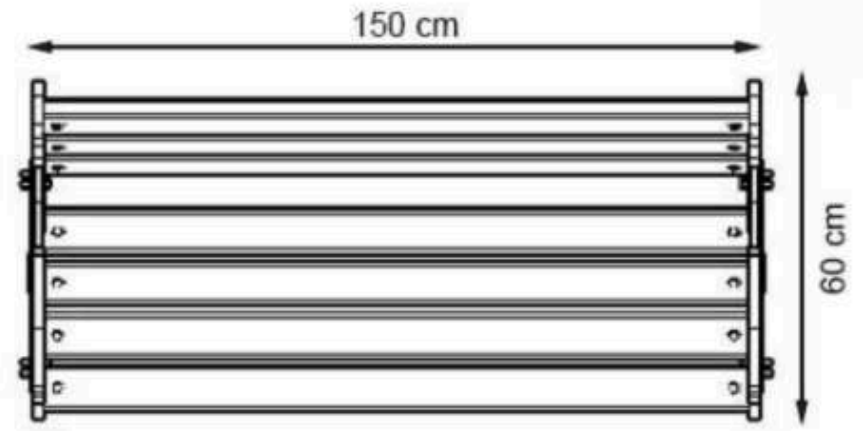

CODE: PWB-160

LEGS: ALUMINUM CASTING

RECYCLABILITY : %100 ECOLOGICAL

PAINT: STATIC POLYESTER OVEN

AREA OF USE : OUTDOOR

WOOD: THERMOWOOD YELLOW PINE

PROTECTION: MAINTENANCE-FREE