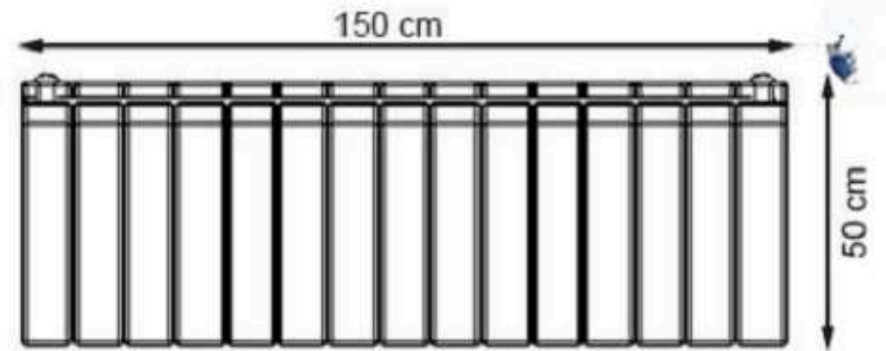

CODE: PWB-192

LEGS: THERMOWOOD WOOD

RECYCLABILITY : %100 ECOLOGICAL

PAINT: NATURAL

AREA OF USE : OUTDOOR

WOOD: THERMOWOOD YELLOW PINE

PROTECTION: MAINTENANCE-FREE