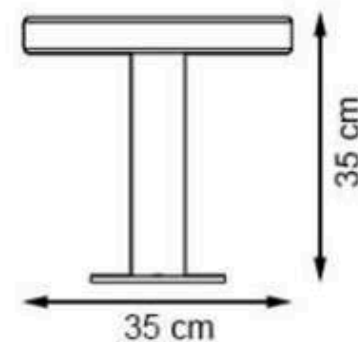

CODE: PWB-231

LEGS: IRON PIPE PROFILE

RECYCLABILITY : %100 ECOLOGICAL

PAINT: STATIC POLYESTER OVEN

AREA OF USE : OUTDOOR

WOOD: THERMOWOOD YELLOW PINE

PROTECTION: MAINTENANCE-FREE