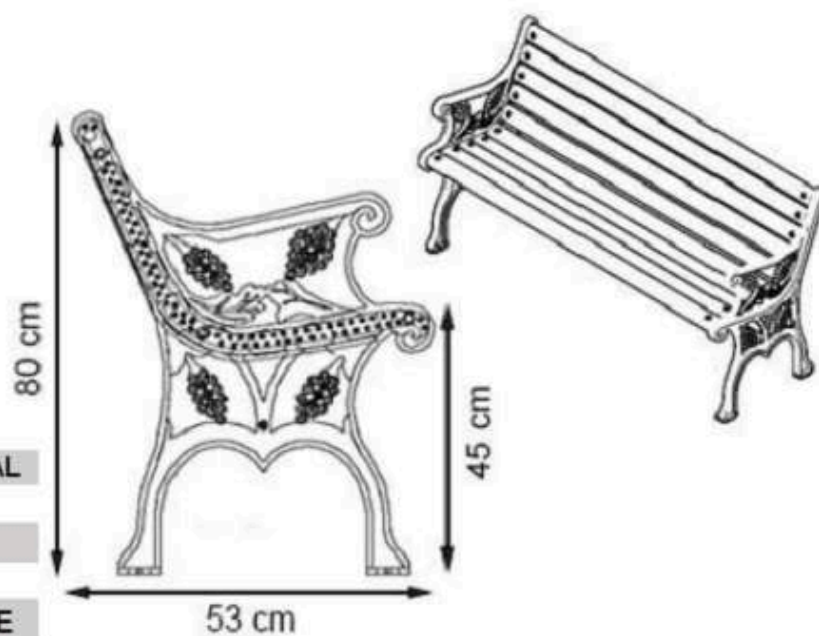

CODE: PWB-152

LEGS: ALUMINUM CASTING

RECYCLABILITY : %100 ECOLOGICAL

PAINT: STATIC POLYESTER OVEN

AREA OF USE : OUTDOOR

WOOD: THERMOWOOD YELLOW PINE

PROTECTION: MAINTENANCE-FREE