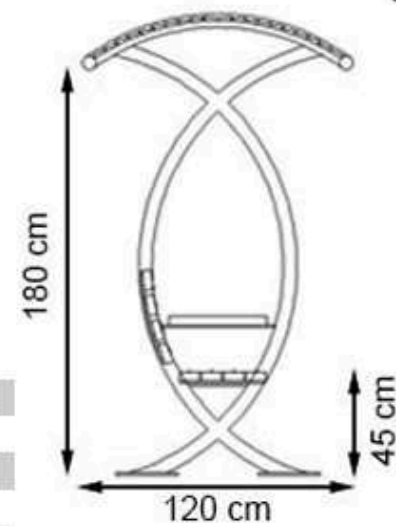

CODE: PWB-269

LEGS: IRON PIPE PROFILE

RECYCLABILITY : %100 ECOLOGICAL

PAINT: STATIC POLYESTER OVEN

AREA OF USE : OUTDOOR

WOOD: THERMOWOOD YELLOW PINE

PROTECTION: MAINTENANCE-FREE