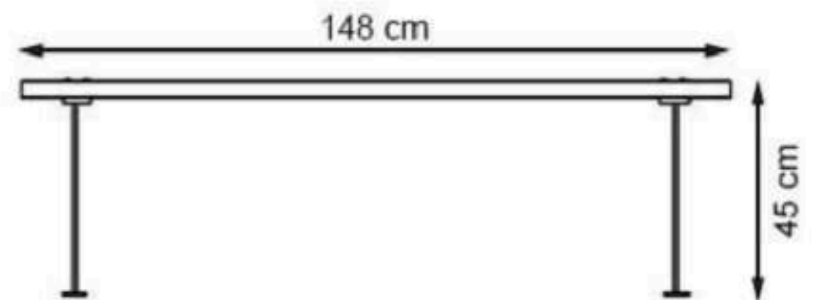

CODE: PWB-163

LEGS: SHEET METAL

RECYCLABILITY : %100 ECOLOGICAL

PAINT: STATIC POLYESTER OVEN

AREA OF USE : OUTDOOR

WOOD: THERMOWOOD YELLOW PINE

PROTECTION: MAINTENANCE-FREE