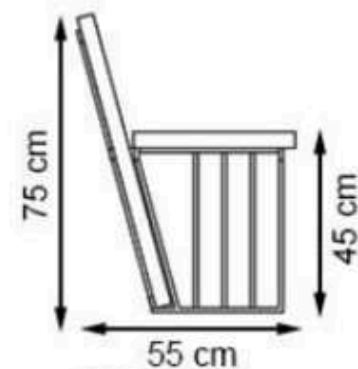

CODE: PWB-217

LEGS: SHEET METAL

RECYCLABILITY : %100 ECOLOGICAL

PAINT: STATIC POLYESTER OVEN

AREA OF USE : OUTDOOR

WOOD: THERMOWOOD YELLOW PINE

PROTECTION: MAINTENANCE-FREE