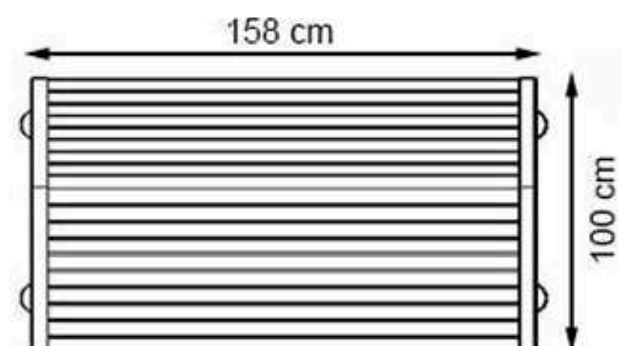

CODE: PWB-271

LEGS: IRON SQUARE PROFILE

RECYCLABILITY : %100 ECOLOGICAL

PAINT: STATIC POLYESTER OVEN

AREA OF USE : OUTDOOR

WOOD: THERMOWOOD YELLOW PINE

PROTECTION: MAINTENANCE-FREE