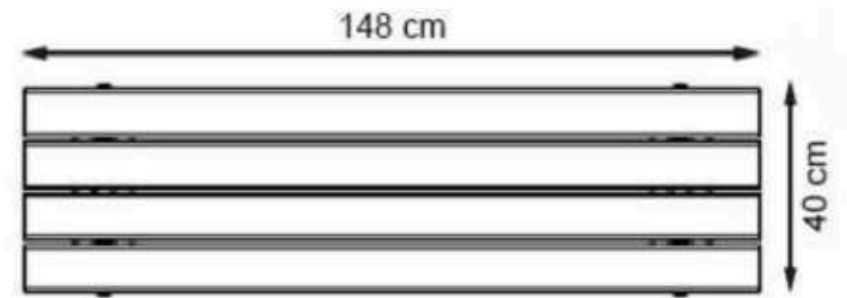

RECYCLABILITY : %100 ECOLOGICAL

PAINT: NATURAL

AREA OF USE : OUTDOOR

WOOD: THERMOWOOD YELLOW PINE

PROTECTION: MAINTENANCE-FREE

CODE: PWB-190

LEGS: THERMOWOOD WOOD

RECYCLABILITY : %100 ECOLOGICAL