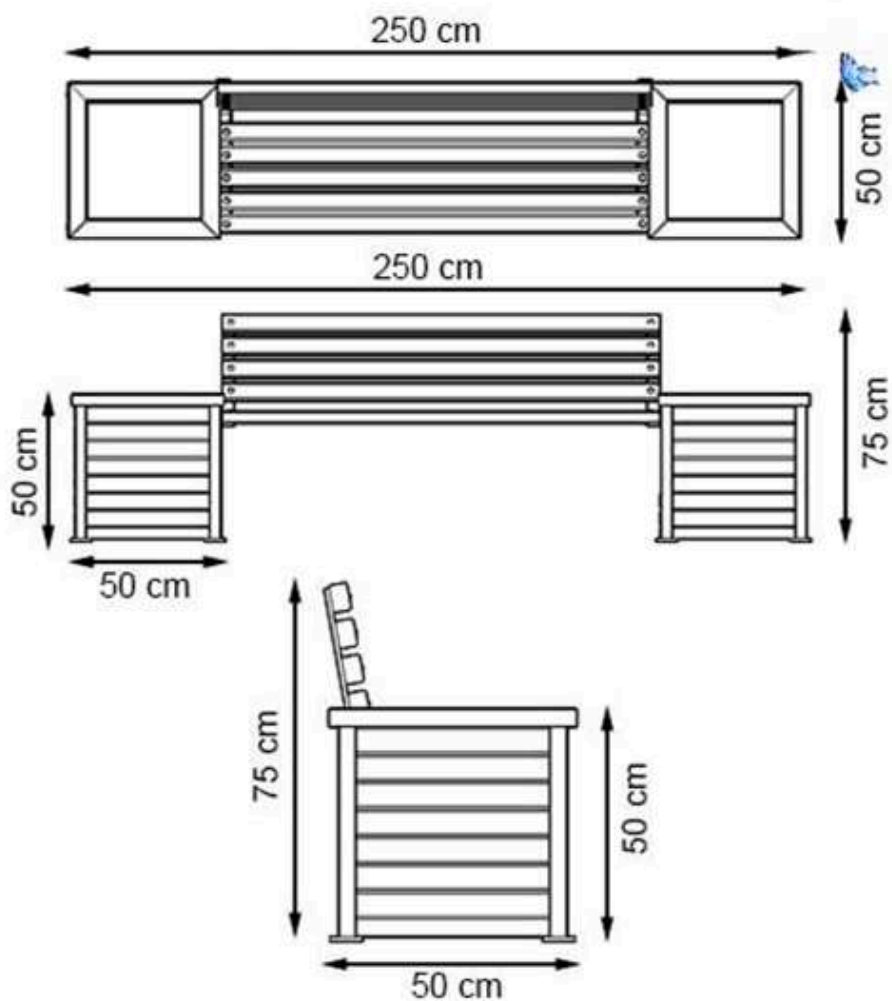

CODE: PWB-240

LEGS: SHEET IRON

RECYCLABILITY : %100 ECOLOGICAL

PAINT: STATIC POLYESTER OVEN

AREA OF USE : OUTDOOR

WOOD: THERMOWOOD YELLOW PINE

PROTECTION: MAINTENANCE-FREE

CODE: PWB- 241