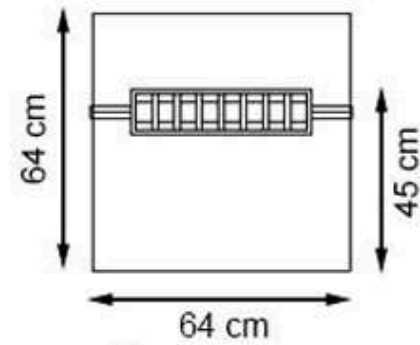

**RECYCLABILITY : %100 ECOLOGICAL**

**PAINT: NATURAL**

**AREA OF USE : OUTDOOR**

**WOOD: THERMOWOOD YELLOW PINE**

**PROTECTION: MAINTENANCE-FREE**

CODE: PWB-251

LEGS: MOSAIC CONCRETE

RECYCLABILITY : %100 ECOLOGICAL