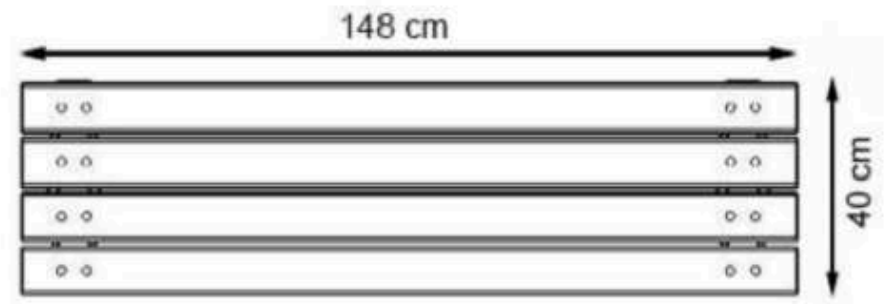

CODE: PWB-110

LEGS: SHEET IRON

RECYCLABILITY : %100 ECOLOGICAL

PAINT: STATIC POLYESTER OVEN

AREA OF USE : OUTDOOR

WOOD: THERMOWOOD YELLOW PINE

PROTECTION: MAINTENANCE-FREE