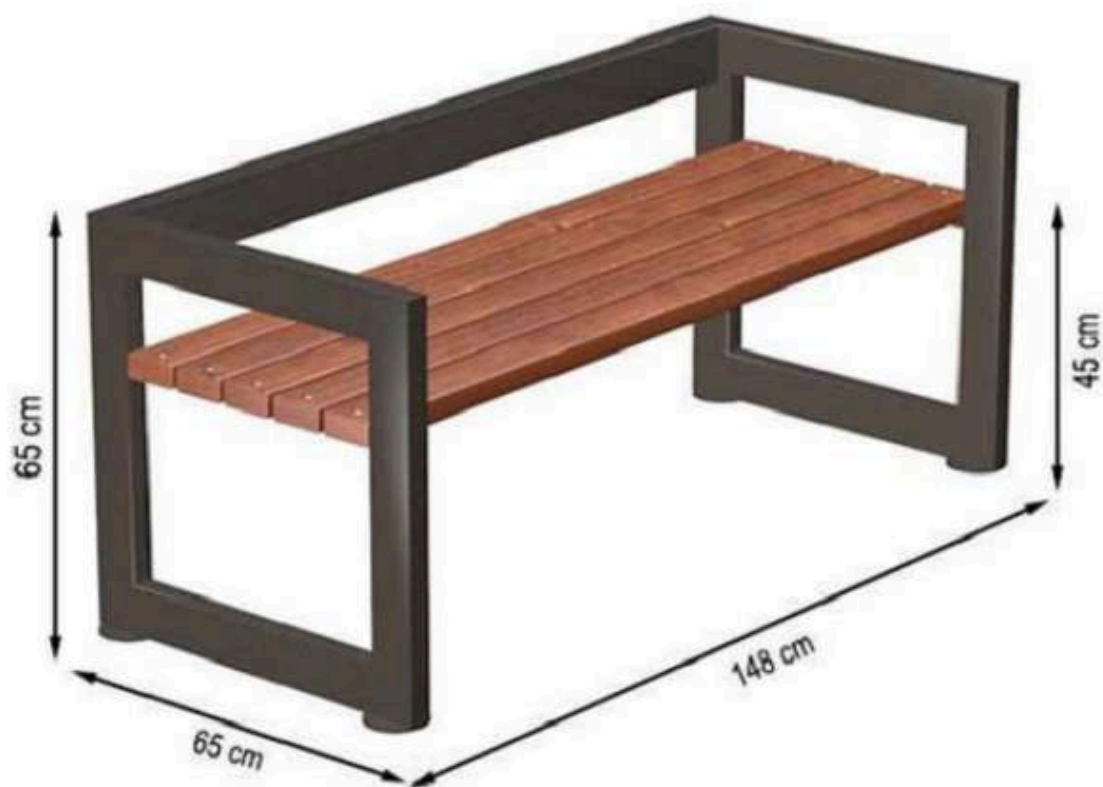

CODE: PWB-155

LEGS: IRON PROFILE

PAINT: STATIC POLYESTER OVEN

WOOD: THERMOWOOD YELLOW PINE

RECYCLABILITY : %100 ECOLOGICAL

AREA OF USE : OUTDOOR

PROTECTION: MAINTENANCE-FREE

CODE: PWB-156