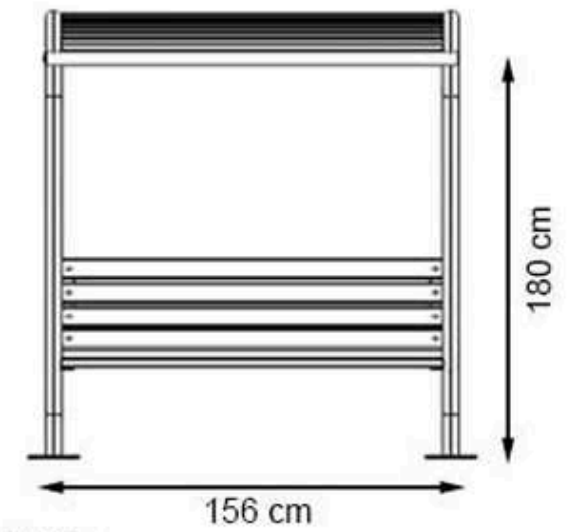

CODE: PWB-269

LEGS: IRON PIPE PROFILE

RECYCLABILITY : %100 ECOLOGICAL

PAINT: STATIC POLYESTER OVEN

AREA OF USE : OUTDOOR

WOOD: THERMOWOOD YELLOW PINE

PROTECTION: MAINTENANCE-FREE