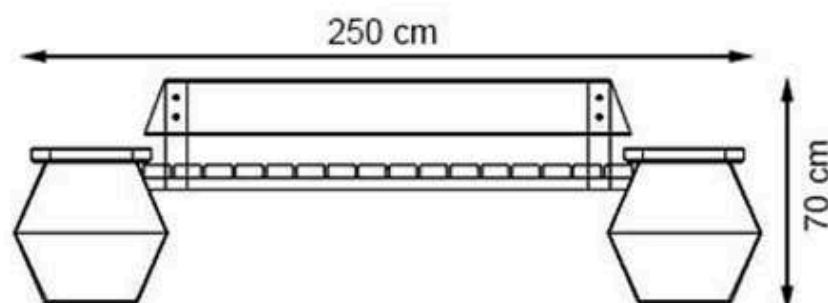

CODE: PWB-237

LEGS: SHEET IRON

RECYCLABILITY : %100 ECOLOGICAL

PAINT: STATIC POLYESTER OVEN

AREA OF USE : OUTDOOR

WOOD: THERMOWOOD YELLOW PINE

PROTECTION: MAINTENANCE-FREE