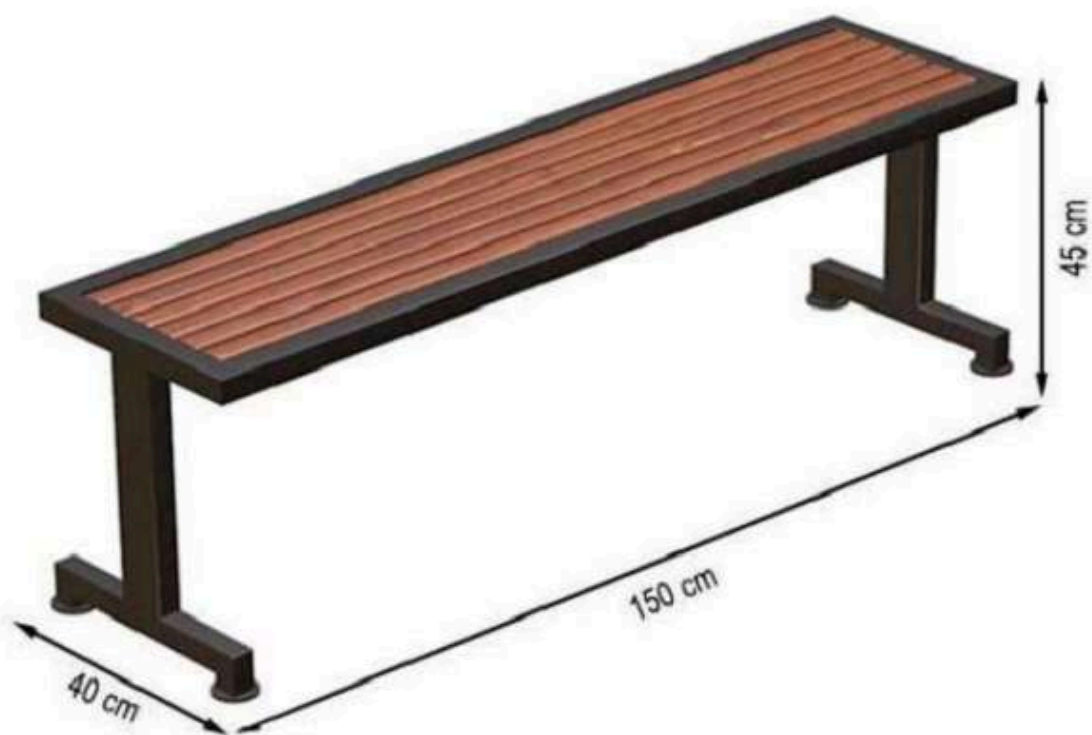

CODE: PWB-147

LEGS: IRON PROFILE

RECYCLABILITY : %100 ECOLOGICAL

PAINT: STATIC POLYESTER OVEN

AREA OF USE : OUTDOOR

WOOD: THERMOWOOD YELLOW PINE

PROTECTION: MAINTENANCE-FREE