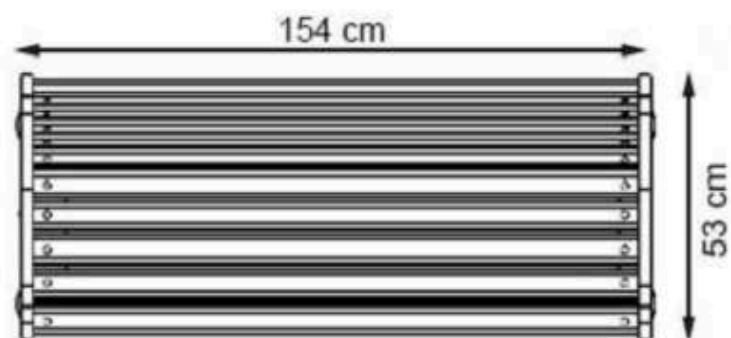

CODE: PWB-152

LEGS: ALUMINUM CASTING

RECYCLABILITY : %100 ECOLOGICAL

PAINT: STATIC POLYESTER OVEN

AREA OF USE : OUTDOOR

WOOD: THERMOWOOD YELLOW PINE

PROTECTION: MAINTENANCE-FREE