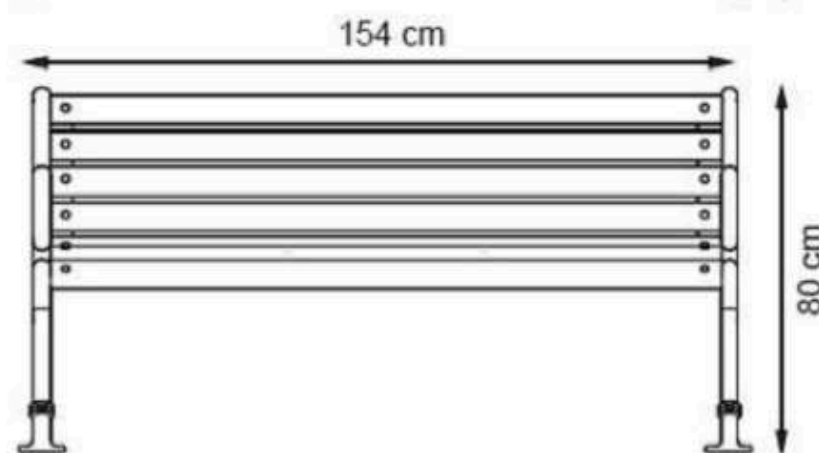

CODE: PWB-176

LEGS: ALUMINUM CASTING

RECYCLABILITY : %100 ECOLOGICAL

PAINT: STATIC POLYESTER OVEN

AREA OF USE : OUTDOOR

WOOD: THERMOWOOD YELLOW PINE

PROTECTION: MAINTENANCE-FREE