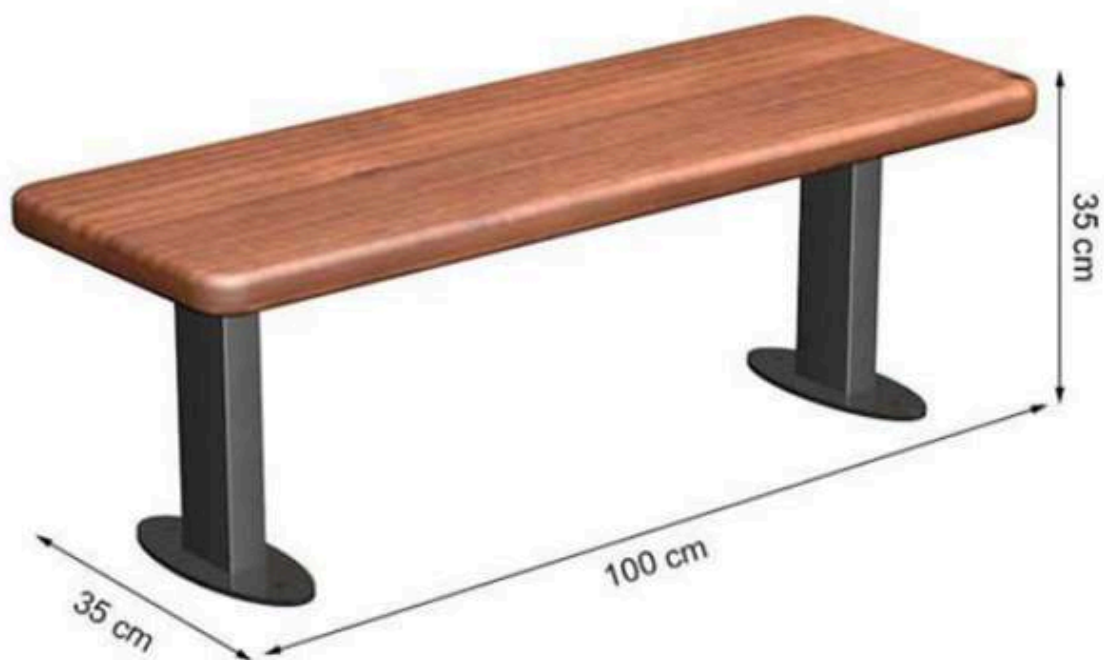

CODE: PWB-230

LEGS: IRON PROFILE

RECYCLABILITY : %100 ECOLOGICAL

PAINT: STATIC POLYESTER OVEN

AREA OF USE : OUTDOOR

WOOD: THERMOWOOD YELLOW PINE

PROTECTION: MAINTENANCE-FREE