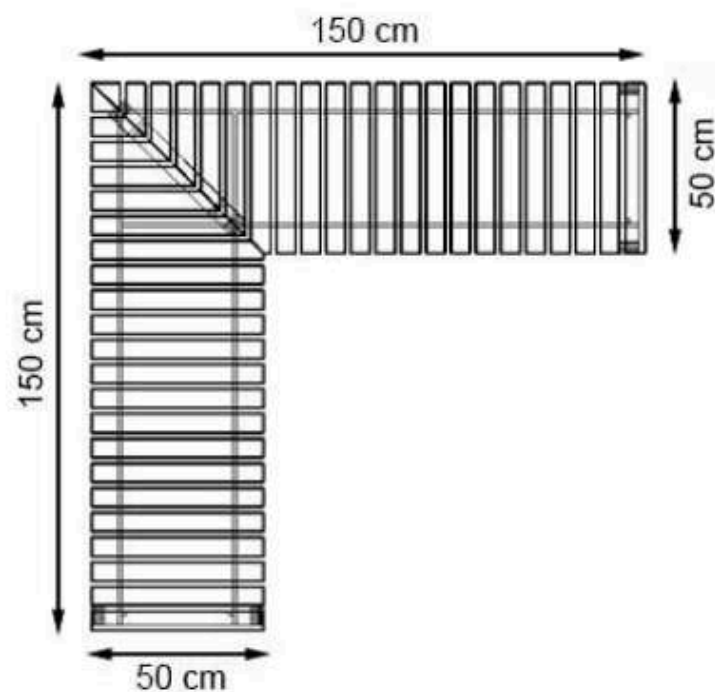

CODE: PWB-199

LEGS: SHEET METAL

RECYCLABILITY : %100 ECOLOGICAL

PAINT: STATIC POLYESTER OVEN

AREA OF USE : OUTDOOR

WOOD: THERMOWOOD YELLOW PINE

PROTECTION: MAINTENANCE-FREE