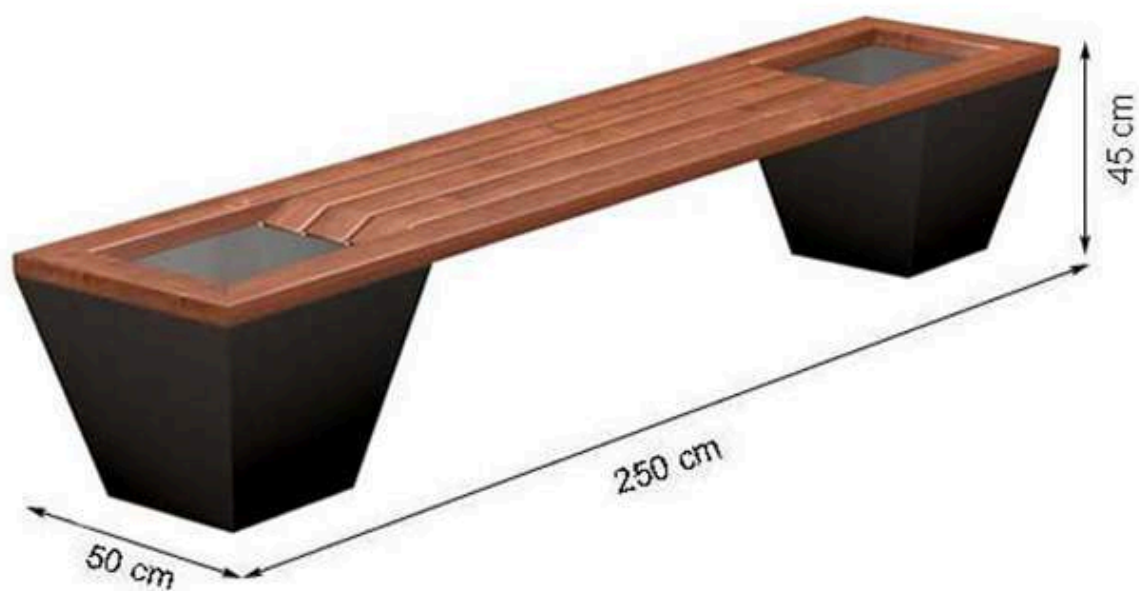

CODE: PWB-239

LEGS: SHEET IRON

RECYCLABILITY : %100 ECOLOGICAL

PAINT: STATIC POLYESTER OVEN

AREA OF USE : OUTDOOR

WOOD: THERMOWOOD YELLOW PINE

PROTECTION: MAINTENANCE-FREE