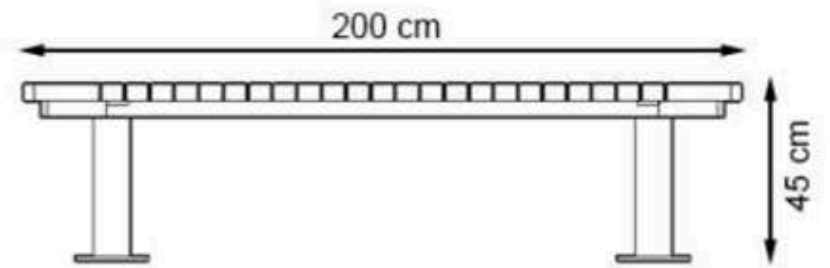

CODE: PWB-215

LEGS: IRON PIPE PROFILE

RECYCLABILITY : %100 ECOLOGICAL

PAINT: STATIC POLYESTER OVEN

AREA OF USE : OUTDOOR

WOOD: THERMOWOOD YELLOW PINE

PROTECTION: MAINTENANCE-FREE