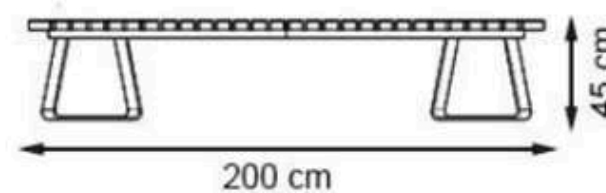

CODE: PWB-207

LEGS: SHEET METAL

RECYCLABILITY : %100 ECOLOGICAL

PAINT: STATIC POLYESTER OVEN

AREA OF USE : OUTDOOR

WOOD: THERMOWOOD YELLOW PINE

PROTECTION: MAINTENANCE-FREE