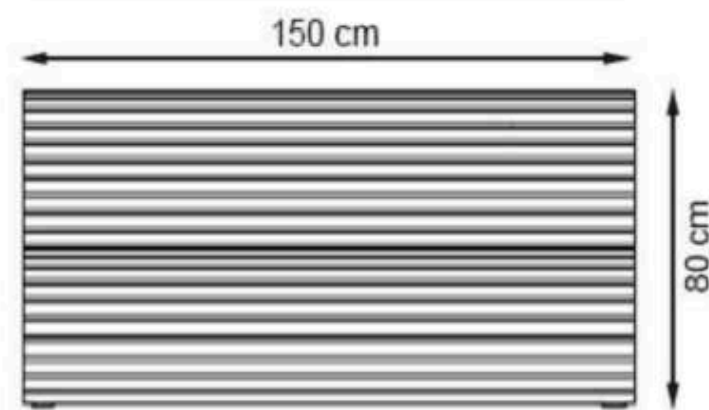

PAINT: STATIC POLYESTER OVEN

AREA OF USE : OUTDOOR

WOOD: THERMOWOOD YELLOW PINE

PROTECTION: MAINTENANCE-FREE

CODE: PWB-175

LEGS: SHEET METAL

RECYCLABILITY : %100 ECOLOGICAL

PAINT: STATIC POLYESTER OVEN