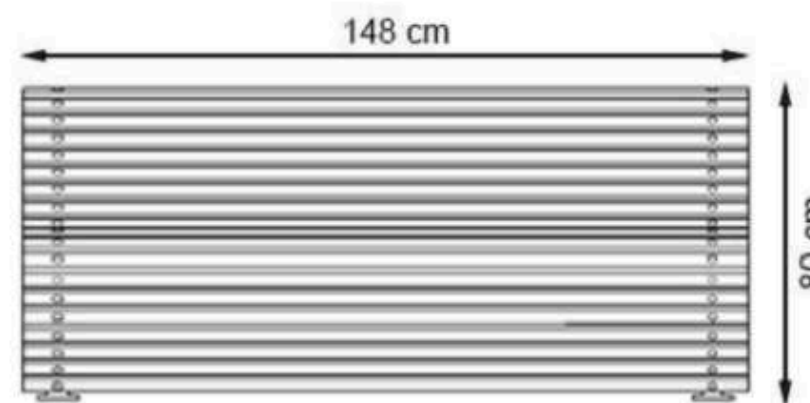

CODE: PWB-169

LEGS: SHEET METAL

PAINT: STATIC POLYESTER OVEN

WOOD: THERMOWOOD YELLOW PINE

RECYCLABILITY : %100 ECOLOGICAL

AREA OF USE : OUTDOOR

PROTECTION: MAINTENANCE-FREE