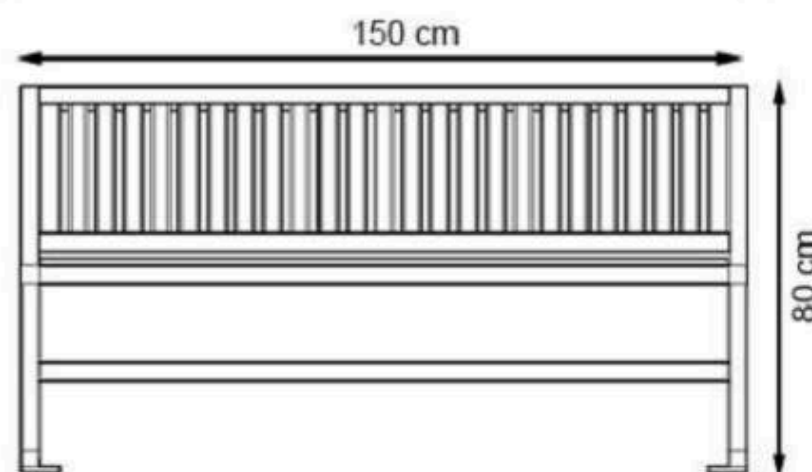

CODE: PWB-121

LEGS: IRON PROFILE

PAINT: STATIC POLYESTER OVEN

WOOD: THERMOWOOD YELLOW PINE

RECYCLABILITY : %100 ECOLOGICAL

AREA OF USE : OUTDOOR

PROTECTION: MAINTENANCE-FREE