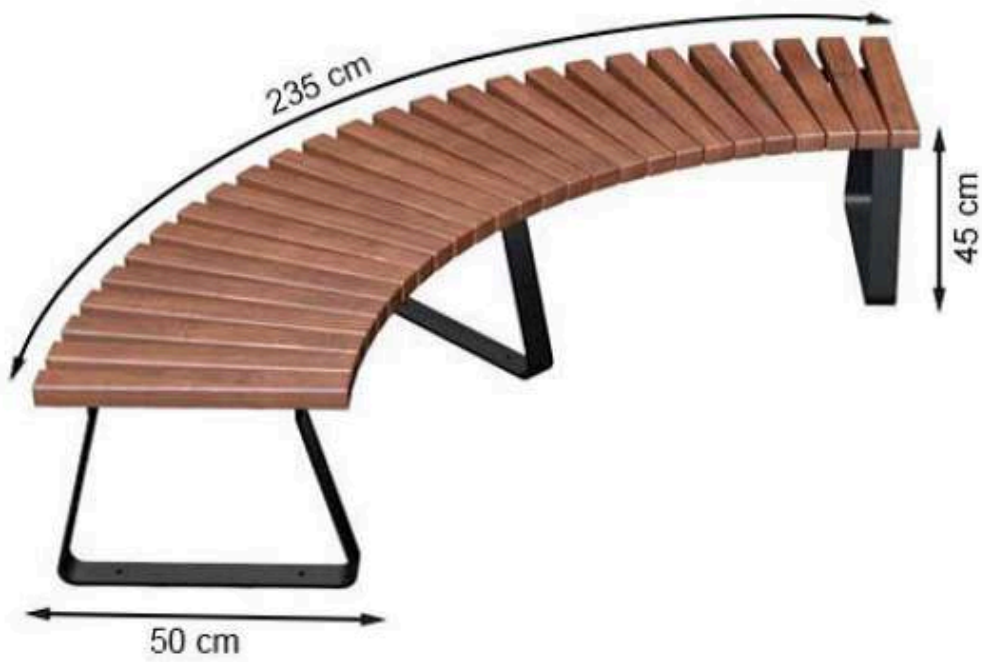

CODE: PWB-198

LEGS: SHEET METAL

RECYCLABILITY : %100 ECOLOGICAL

PAINT: STATIC POLYESTER OVEN

AREA OF USE : OUTDOOR

WOOD: THERMOWOOD YELLOW PINE

PROTECTION: MAINTENANCE-FREE