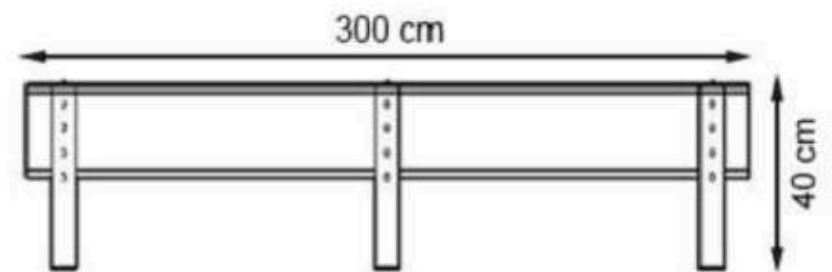

CODE: PWB-187

LEGS: SHEET METAL

PAINT: STATIC POLYESTER OVEN

WOOD: THERMOWOOD YELLOW PINE

RECYCLABILITY : %100 ECOLOGICAL

AREA OF USE : OUTDOOR

PROTECTION: MAINTENANCE-FREE