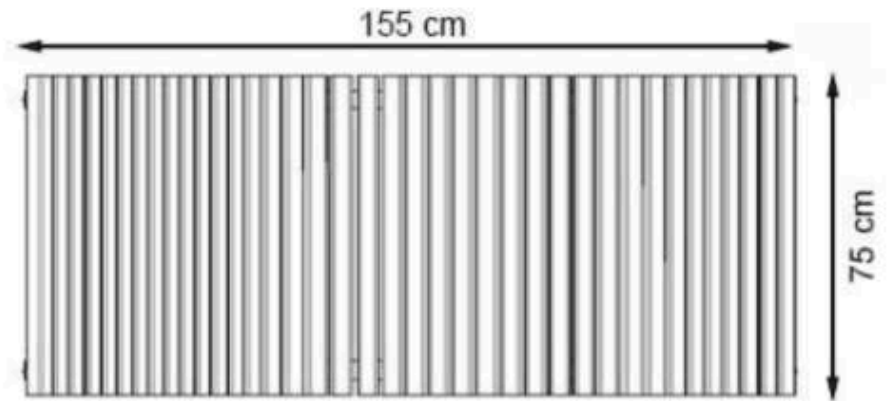

CODE: PWB-170

LEGS: SHEET METAL

RECYCLABILITY : %100 ECOLOGICAL

PAINT: STATIC POLYESTER OVEN

AREA OF USE : OUTDOOR

WOOD: THERMOWOOD YELLOW PINE

PROTECTION: MAINTENANCE-FREE