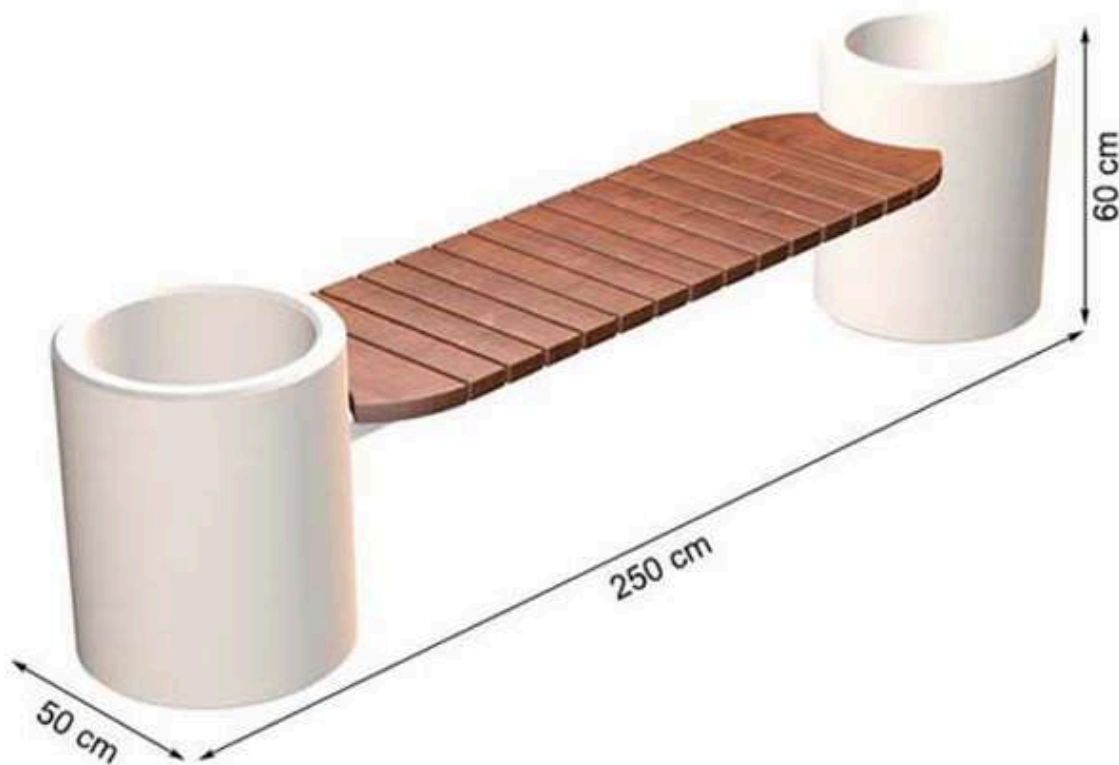

CODE: PWB-247

LEGS: PRECAST CONCRETE

RECYCLABILITY : %100 ECOLOGICAL

PAINT: NATURAL

AREA OF USE : OUTDOOR

WOOD: THERMOWOOD YELLOW PINE

PROTECTION: MAINTENANCE-FREE