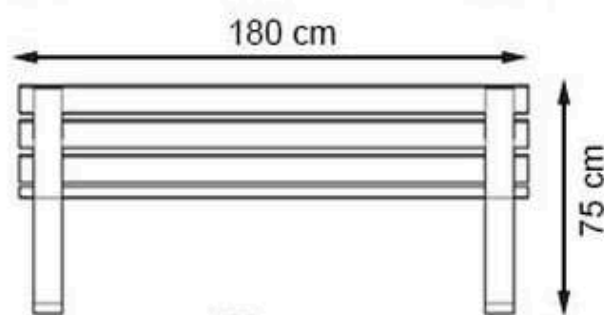

CODE: PWB-280

LEGS: IRON PIPE PROFILE

RECYCLABILITY : %100 ECOLOGICAL

PAINT: STATIC POLYESTER OVEN

AREA OF USE : OUTDOOR

WOOD: THERMOWOOD YELLOW PINE

PROTECTION: MAINTENANCE-FREE

CODE: PWB-281