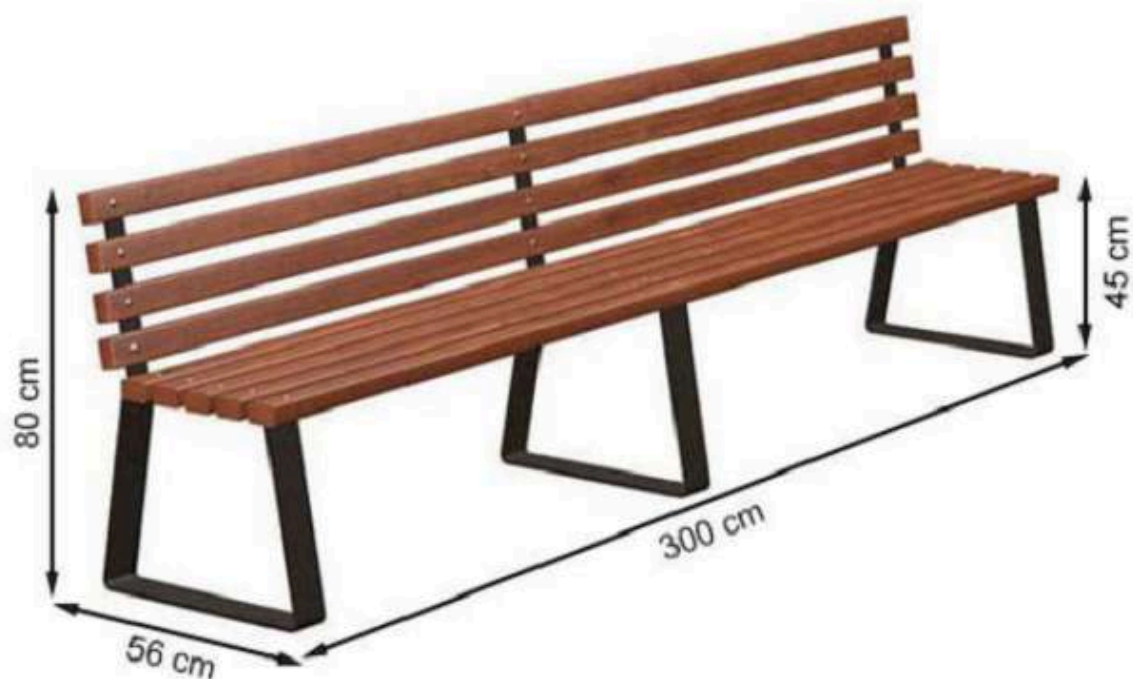

CODE: PWB-177

LEGS: SHEET METAL

RECYCLABILITY : %100 ECOLOGICAL

PAINT: STATIC POLYESTER OVEN

AREA OF USE : OUTDOOR

WOOD: THERMOWOOD YELLOW PINE

PROTECTION: MAINTENANCE-FREE