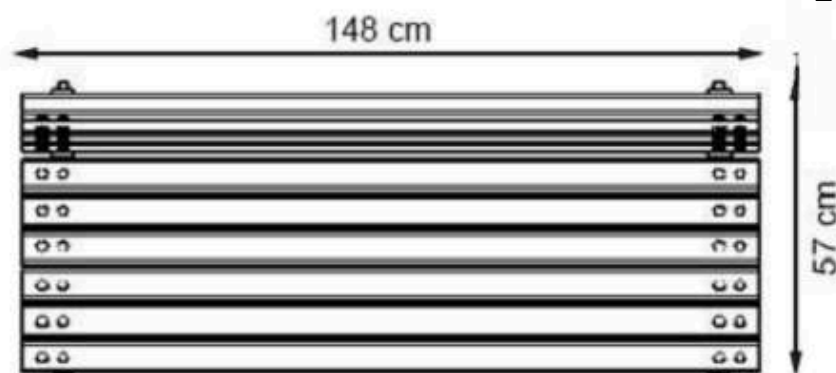

CODE: PWB-168

LEGS: ALUMINUM CASTING

PAINT: STATIC POLYESTER OVEN

WOOD: THERMOWOOD YELLOW PINE

RECYCLABILITY : %100 ECOLOGICAL

AREA OF USE : OUTDOOR

PROTECTION: MAINTENANCE-FREE