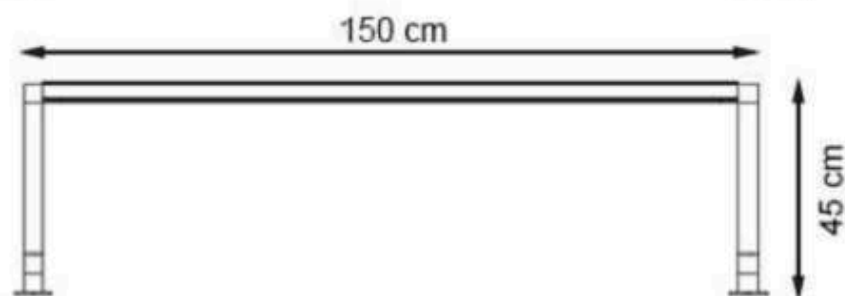

CODE: PWB-147

LEGS: IRON PROFILE

RECYCLABILITY : %100 ECOLOGICAL

PAINT: STATIC POLYESTER OVEN

AREA OF USE : OUTDOOR

WOOD: THERMOWOOD YELLOW PINE

PROTECTION: MAINTENANCE-FREE