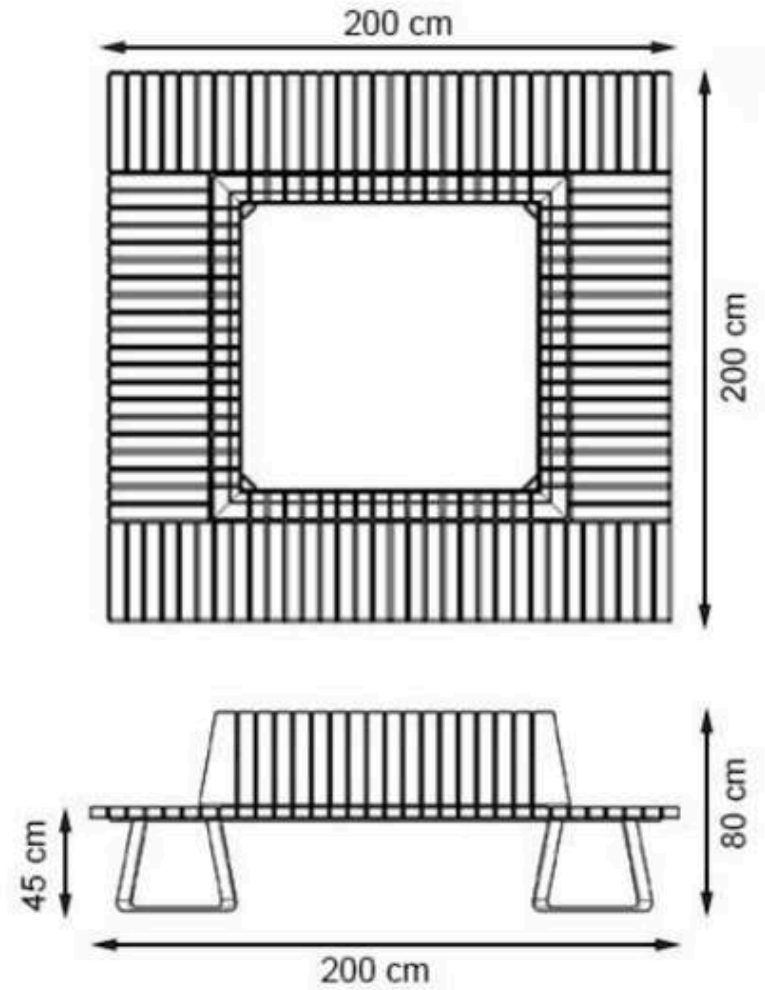

CODE: PWB-208

LEGS: SHEET METAL

RECYCLABILITY : %100 ECOLOGICAL

PAINT: STATIC POLYESTER OVEN

AREA OF USE : OUTDOOR

WOOD: THERMOWOOD YELLOW PINE

PROTECTION: MAINTENANCE-FREE