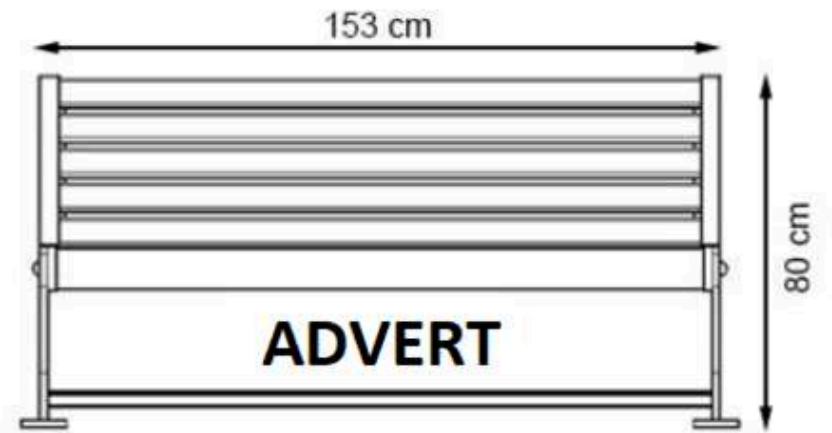

CODE: PWB-232

**LEGS: ALUMINUM CASTING**

**RECYCLABILITY : %100 ECOLOGICAL**

**PAINT: STATIC POLYESTER OVEN**

**AREA OF USE : OUTDOOR**

**WOOD: THERMOWOOD YELLOW PINE**

**PROTECTION: MAINTENANCE-FREE**

CODE: PWB-233