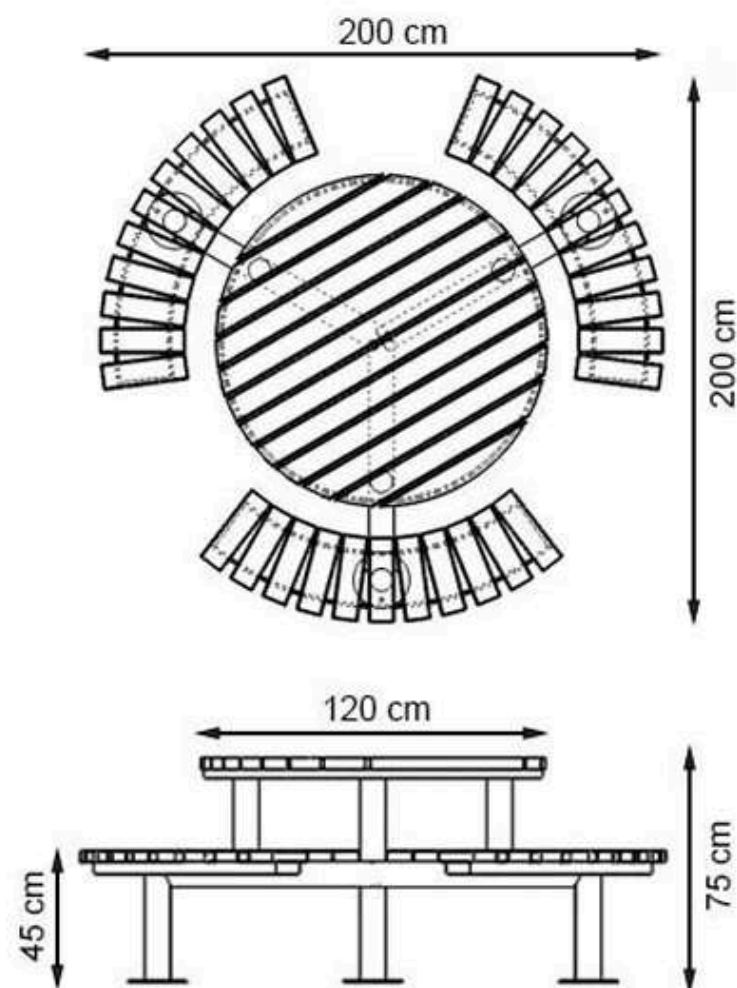

CODE: PWB-288

LEGS: SHEET IRON

RECYCLABILITY : %100 ECOLOGICAL

PAINT: STATIC POLYESTER OVEN

AREA OF USE : OUTDOOR

WOOD: THERMOWOOD YELLOW PINE

PROTECTION: MAINTENANCE-FREE

CODE: PWB-289