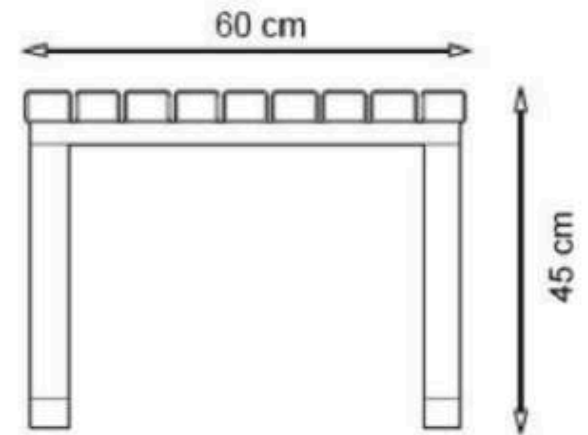

**PAINT: STATIC POLYESTER OVEN**

**WOOD: THERMOWOOD YELLOW PINE**

**RECYCLABILITY : %100 ECOLOGICAL**

**AREA OF USE : OUTDOOR**

**PROTECTION: MAINTENANCE-FREE**

CODE: PWB-017

LEGS: SHEET METAL

PAINT: STATIC POLYESTER OVEN