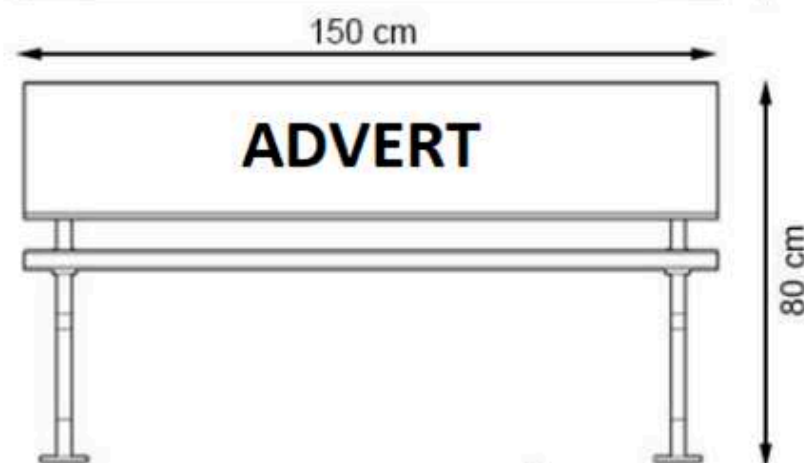

LEGS: ALUMINUM CASTING

RECYCLABILITY : %100 ECOLOGICAL

PAINT: STATIC POLYESTER OVEN

AREA OF USE : OUTDOOR

WOOD: THERMOWOOD YELLOW PINE

PROTECTION: MAINTENANCE-FREE

CODE: PWB-234

LEGS: ALUMINUM CASTING