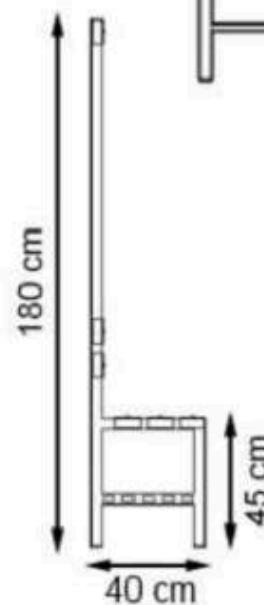

CODE: PWB-104

LEGS: IRON PROFILE

RECYCLABILITY : %100 ECOLOGICAL

PAINT: STATIC POLYESTER OVEN

AREA OF USE : OUTDOOR

WOOD: THERMOWOOD YELLOW PINE

PROTECTION: MAINTENANCE-FREE