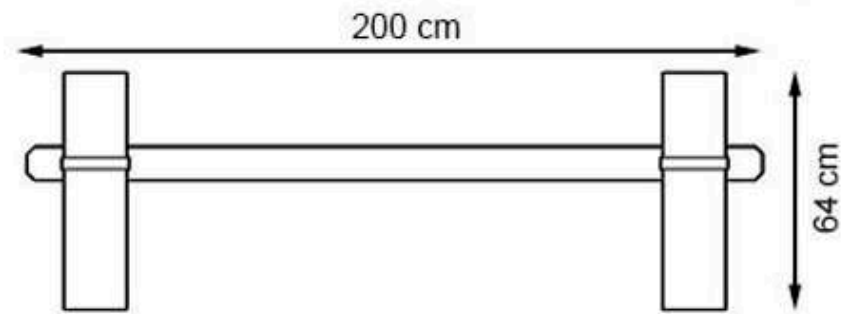

**RECYCLABILITY : %100 ECOLOGICAL**

**PAINT: NATURAL**

**AREA OF USE : OUTDOOR**

**WOOD: THERMOWOOD YELLOW PINE**

**PROTECTION: MAINTENANCE-FREE**

CODE: PWB-251

LEGS: MOSAIC CONCRETE

RECYCLABILITY : %100 ECOLOGICAL