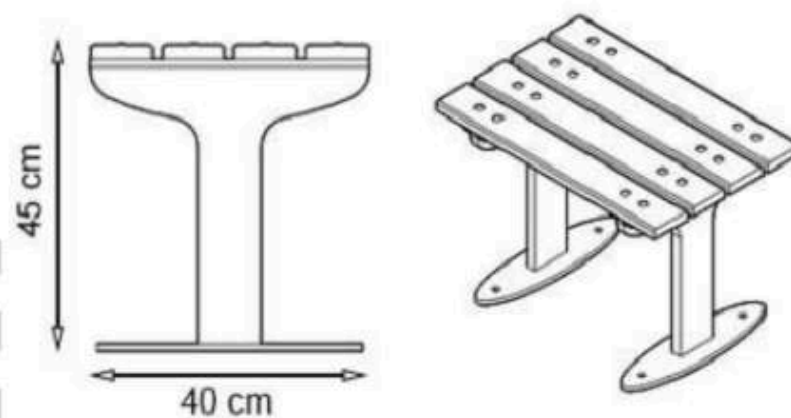

LEGS: WHITE CONCRETE

RECYCLABILITY : %100 ECOLOGICAL

PAINT: NATURAL

AREA OF USE : OUTDOOR

WOOD: THERMOWOOD YELLOW PINE

PROTECTION: MAINTENANCE-FREE

CODE: PWB-016

**LEGS: SHEET METAL**