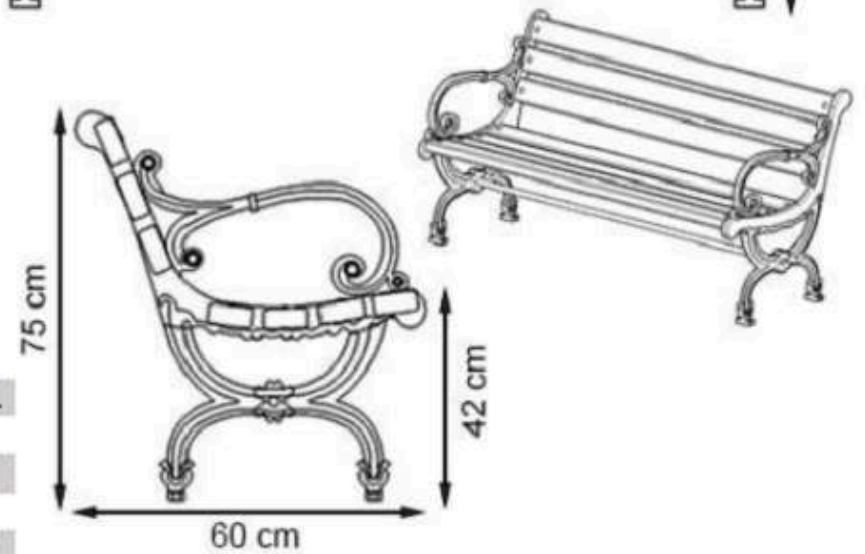

CODE: PWB-160

LEGS: ALUMINUM CASTING

RECYCLABILITY : %100 ECOLOGICAL

PAINT: STATIC POLYESTER OVEN

AREA OF USE : OUTDOOR

WOOD: THERMOWOOD YELLOW PINE

PROTECTION: MAINTENANCE-FREE