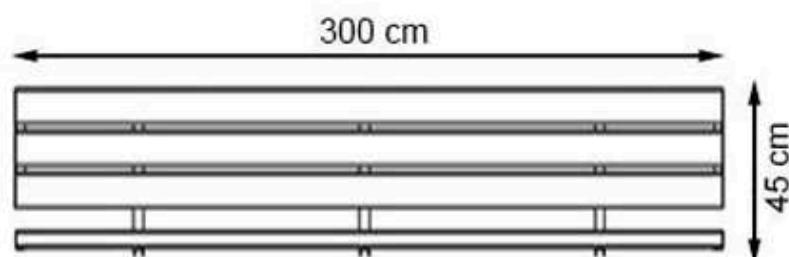

CODE: PWB-264

LEGS: SHEET IRON

RECYCLABILITY : %100 ECOLOGICAL

PAINT: STATIC POLYESTER OVEN

AREA OF USE : OUTDOOR

WOOD: THERMOWOOD YELLOW PINE

PROTECTION: MAINTENANCE-FREE