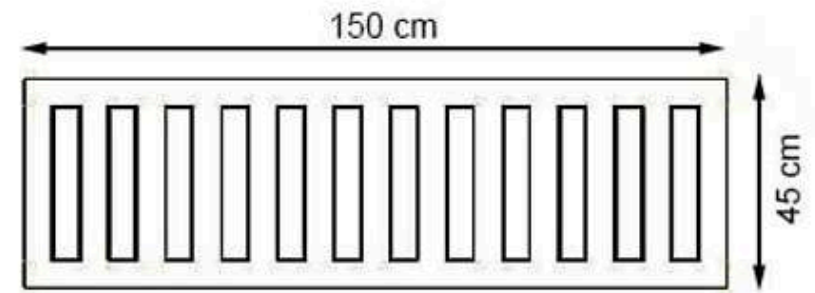

CODE: PWB-253

LEGS: PRECAST CONCRETE

RECYCLABILITY : %100 ECOLOGICAL

PAINT: NATURAL

AREA OF USE : OUTDOOR

WOOD: THERMOWOOD YELLOW PINE

PROTECTION: MAINTENANCE-FREE