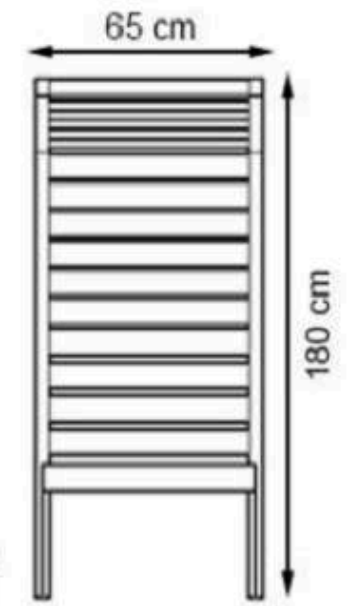

CODE: PWB-026

LEGS: IRON PROFILE AND SHEET IRON

RECYCLABILITY : %100 ECOLOGICAL

PAINT: STATIC POLYESTER OVEN

AREA OF USE : OUTDOOR

WOOD: THERMOWOOD YELLOW PINE

PROTECTION: MAINTENANCE-FREE