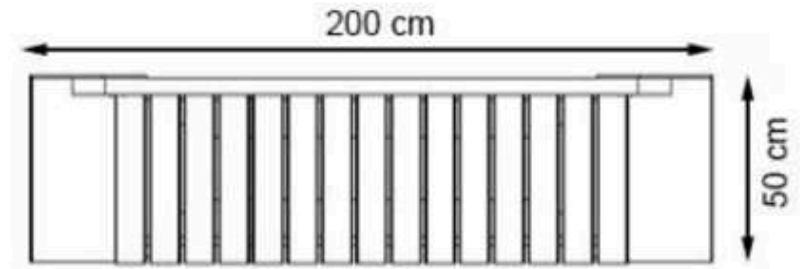

CODE: PWB-228

LEGS: SHEET METAL

RECYCLABILITY : %100 ECOLOGICAL

PAINT: STATIC POLYESTER OVEN

AREA OF USE : OUTDOOR

WOOD: THERMOWOOD YELLOW PINE

PROTECTION: MAINTENANCE-FREE