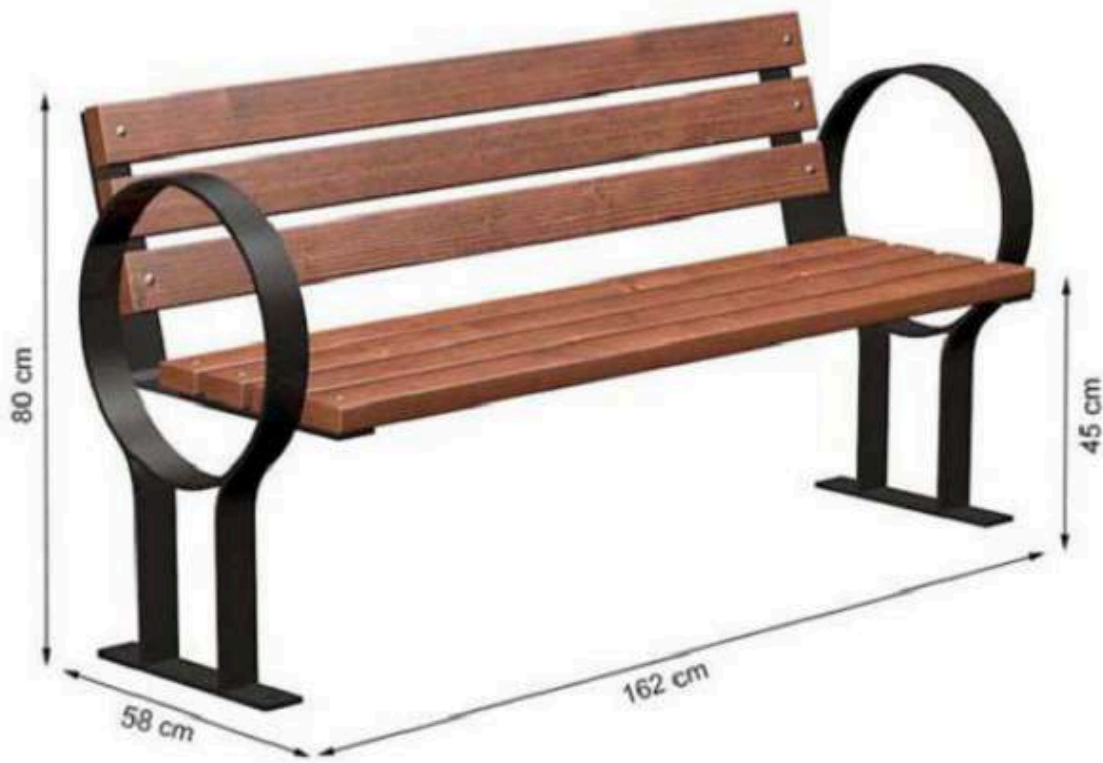

CODE: PWB-137

LEGS: SHEET METAL

RECYCLABILITY : %100 ECOLOGICAL

PAINT: STATIC POLYESTER OVEN

AREA OF USE : OUTDOOR

WOOD: THERMOWOOD YELLOW PINE

PROTECTION: MAINTENANCE-FREE