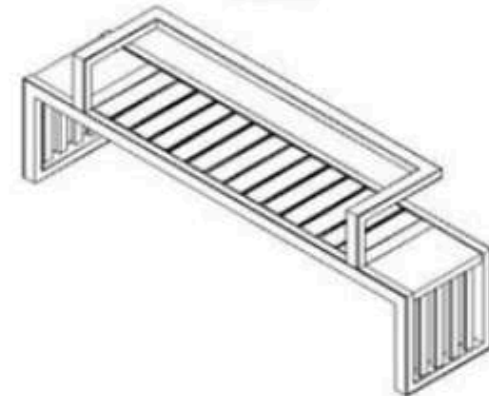

CODE: PWB-227

LEGS: IRON PROFILE

RECYCLABILITY : %100 ECOLOGICAL

PAINT: STATIC POLYESTER OVEN

AREA OF USE : OUTDOOR

WOOD: THERMOWOOD YELLOW PINE

PROTECTION: MAINTENANCE-FREE