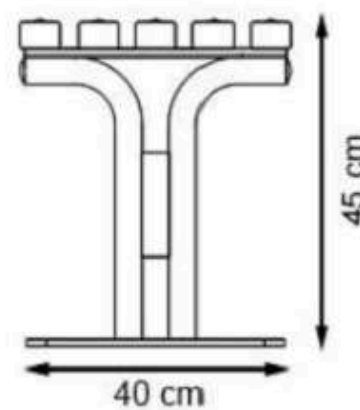

LEGS: IRON PIPE PROFILE

RECYCLABILITY : %100 ECOLOGICAL

PAINT: STATIC POLYESTER OVEN

AREA OF USE : OUTDOOR

WOOD: THERMOWOOD YELLOW PINE

PROTECTION: MAINTENANCE-FREE

CODE: PWB-131

LEGS: IRON PIPE PROFILE