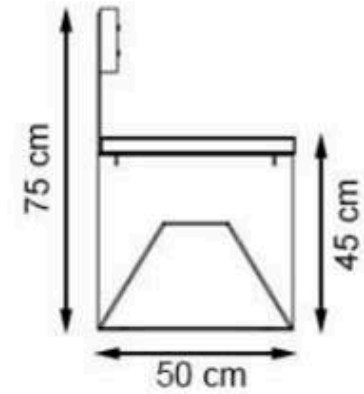

CODE: PWB-228

LEGS: SHEET METAL

RECYCLABILITY : %100 ECOLOGICAL

PAINT: STATIC POLYESTER OVEN

AREA OF USE : OUTDOOR

WOOD: THERMOWOOD YELLOW PINE

PROTECTION: MAINTENANCE-FREE