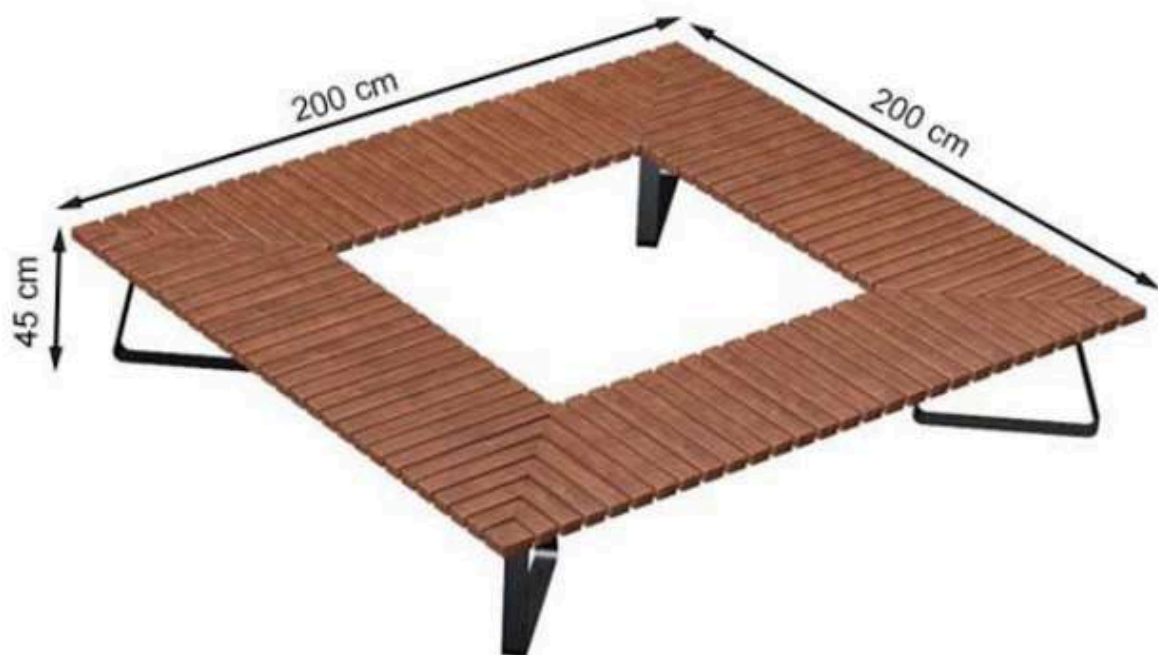

CODE: PWB-207

LEGS: SHEET METAL

RECYCLABILITY : %100 ECOLOGICAL

PAINT: STATIC POLYESTER OVEN

AREA OF USE : OUTDOOR

WOOD: THERMOWOOD YELLOW PINE

PROTECTION: MAINTENANCE-FREE