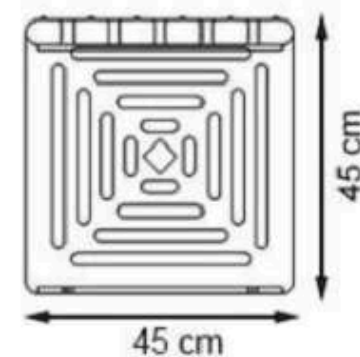

RECYCLABILITY : %100 ECOLOGICAL

PAINT: STATIC POLYESTER OVEN

AREA OF USE : OUTDOOR

WOOD: THERMOWOOD YELLOW PINE

PROTECTION: MAINTENANCE-FREE

CODE: PWB-142

LEGS: ALUMINUM CASTING

RECYCLABILITY : %100 ECOLOGICAL