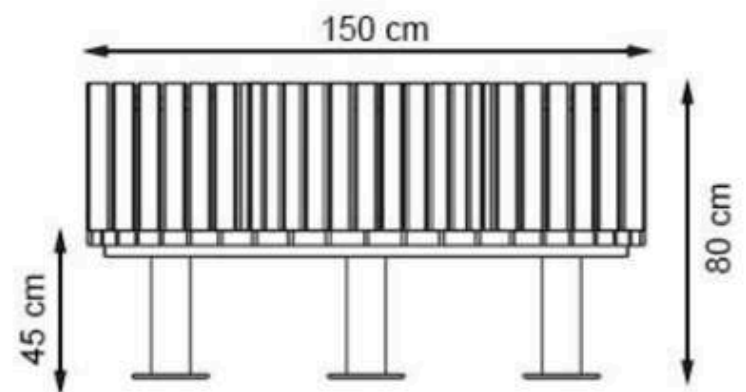

CODE: PWB-208

**LEGS: SHEET METAL**

**RECYCLABILITY : %100 ECOLOGICAL**

**PAINT: STATIC POLYESTER OVEN**

**AREA OF USE : OUTDOOR**

**WOOD: THERMOWOOD YELLOW PINE**

**PROTECTION: MAINTENANCE-FREE**

CODE: PWB-209