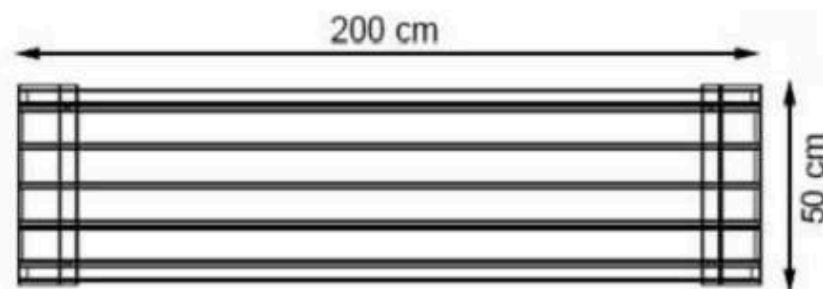

CODE: PWB-126

LEGS: IRON SHEET

PAINT: STATIC POLYESTER OVEN

WOOD: THERMOWOOD YELLOW PINE

RECYCLABILITY : %100 ECOLOGICAL

AREA OF USE : OUTDOOR

PROTECTION: MAINTENANCE-FREE