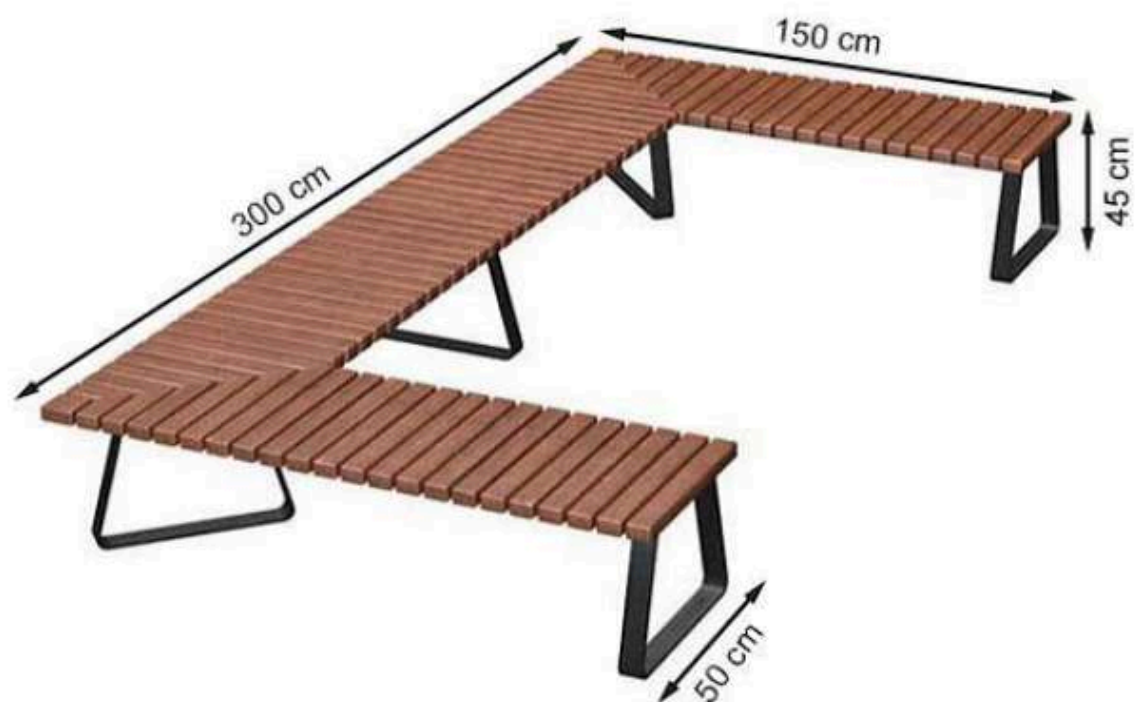

RECYCLABILITY : %100 ECOLOGICAL

PAINT: STATIC POLYESTER OVEN

AREA OF USE : OUTDOOR

WOOD: THERMOWOOD YELLOW PINE

PROTECTION: MAINTENANCE-FREE

CODE: PWB-203

LEGS: SHEET METAL

RECYCLABILITY : %100 ECOLOGICAL