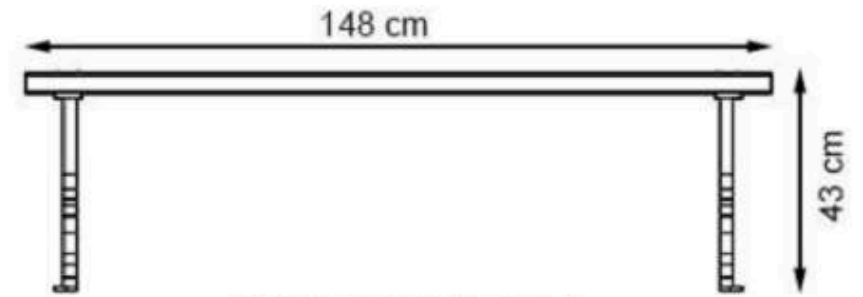

CODE: PWB-135

LEGS: ALUMINUM CASTING

RECYCLABILITY : %100 ECOLOGICAL

PAINT: STATIC POLYESTER OVEN

AREA OF USE : OUTDOOR

WOOD: THERMOWOOD YELLOW PINE

PROTECTION: MAINTENANCE-FREE