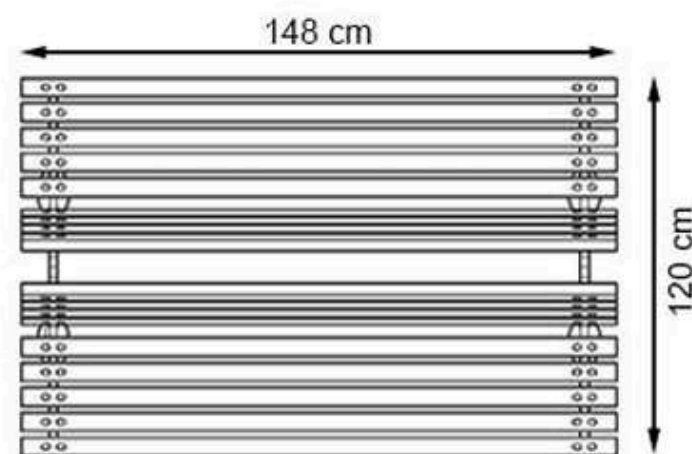

CODE: PWB-264

LEGS: SHEET IRON

RECYCLABILITY : %100 ECOLOGICAL

PAINT: STATIC POLYESTER OVEN

AREA OF USE : OUTDOOR

WOOD: THERMOWOOD YELLOW PINE

PROTECTION: MAINTENANCE-FREE

CODE: PWB-265