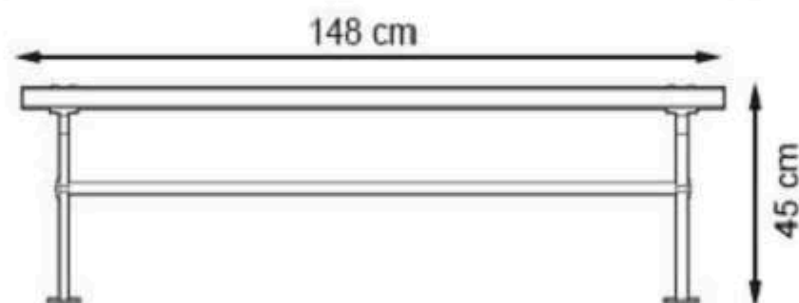

CODE: PWB-167

LEGS: ALUMINUM CASTING

RECYCLABILITY : %100 ECOLOGICAL

PAINT: STATIC POLYESTER OVEN

AREA OF USE : OUTDOOR

WOOD: THERMOWOOD YELLOW PINE

PROTECTION: MAINTENANCE-FREE