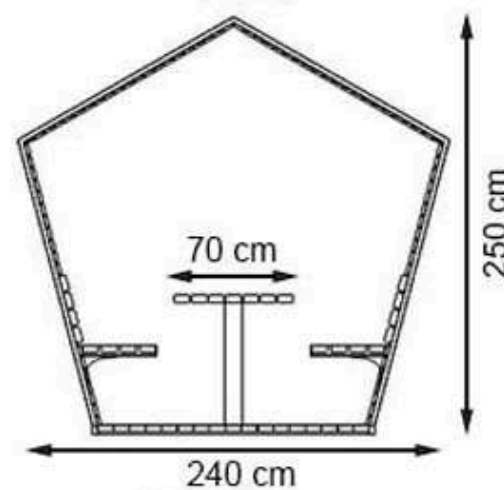

**LEGS: IRON PROFILE**

**RECYCLABILITY : %100 ECOLOGICAL**

**PAINT: STATIC POLYESTER OVEN**

**AREA OF USE : OUTDOOR**

**WOOD: THERMOWOOD YELLOW PINE**

**PROTECTION: MAINTENANCE-FREE**

CODE: PWB-298

**LEGS: IRON SQUARE PROFILE**