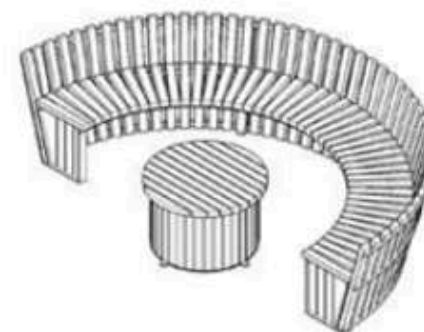

**LEGS: SHEET METAL**

**RECYCLABILITY : %100 ECOLOGICAL**

**PAINT: STATIC POLYESTER OVEN**

**AREA OF USE : OUTDOOR**

**WOOD: THERMOWOOD YELLOW PINE**

**PROTECTION: MAINTENANCE-FREE**

CODE: PWB-218

LEGS: SHEET METAL