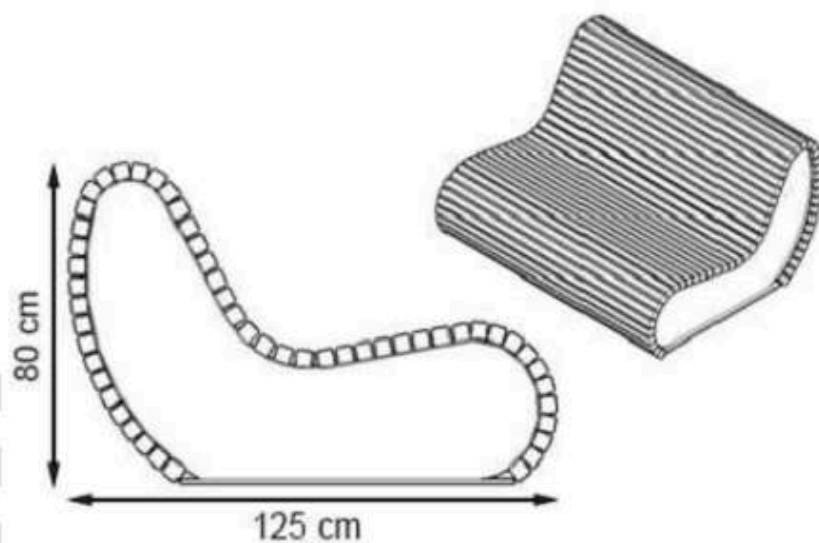

PAINT: STATIC POLYESTER OVEN

AREA OF USE : OUTDOOR

WOOD: THERMOWOOD YELLOW PINE

PROTECTION: MAINTENANCE-FREE

CODE: PWB-175

LEGS: SHEET METAL

RECYCLABILITY : %100 ECOLOGICAL

PAINT: STATIC POLYESTER OVEN