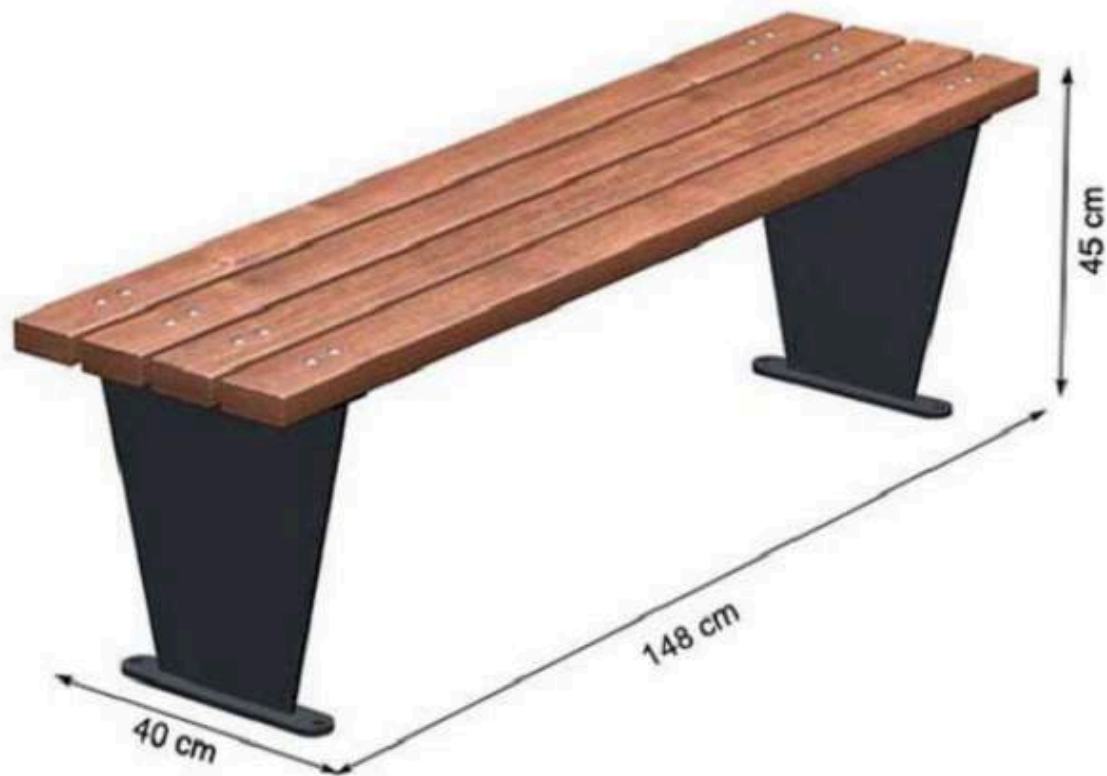

CODE: PWB-163

LEGS: SHEET METAL

RECYCLABILITY : %100 ECOLOGICAL

PAINT: STATIC POLYESTER OVEN

AREA OF USE : OUTDOOR

WOOD: THERMOWOOD YELLOW PINE

PROTECTION: MAINTENANCE-FREE