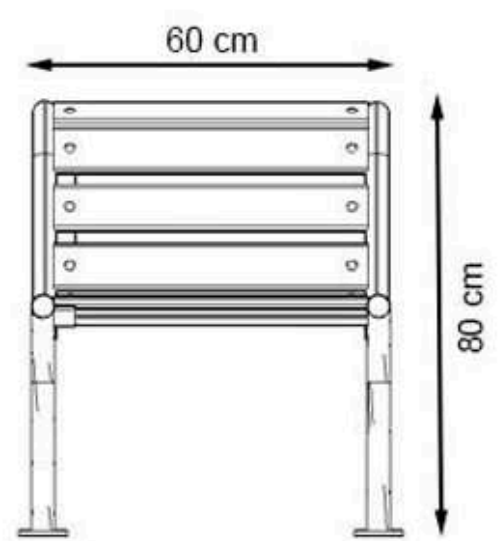

CODE: PWB-022