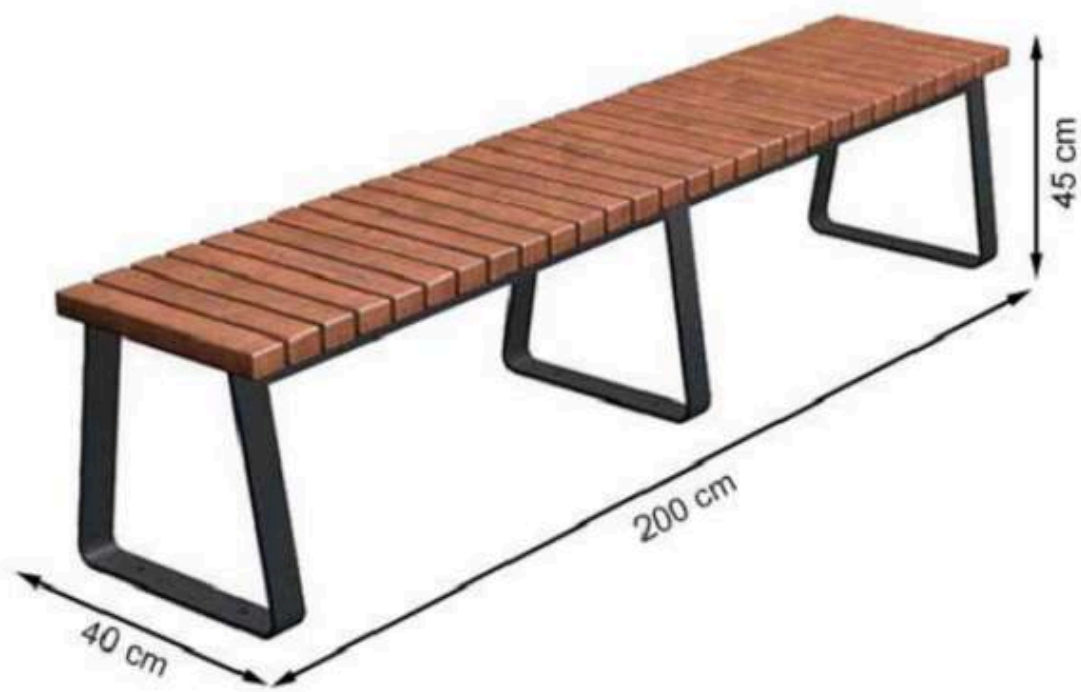

CODE: PWB-105

LEGS: IRON SQUARE PROFILE

RECYCLABILITY : %100 ECOLOGICAL

PAINT: STATIC POLYESTER OVEN

AREA OF USE : OUTDOOR

WOOD: THERMOWOOD YELLOW PINE

PROTECTION: MAINTENANCE-FREE

CODE: PWB-106