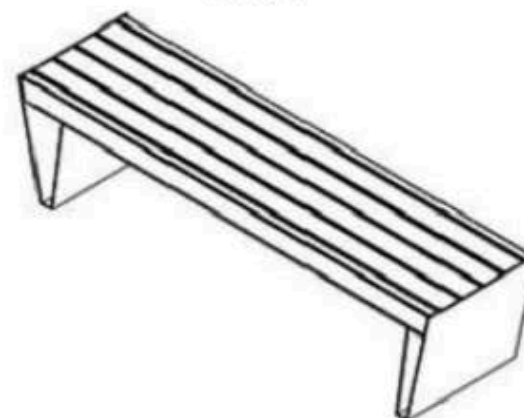

CODE: PWB-126

LEGS: IRON SHEET

PAINT: STATIC POLYESTER OVEN

WOOD: THERMOWOOD YELLOW PINE

RECYCLABILITY : %100 ECOLOGICAL

AREA OF USE : OUTDOOR

PROTECTION: MAINTENANCE-FREE