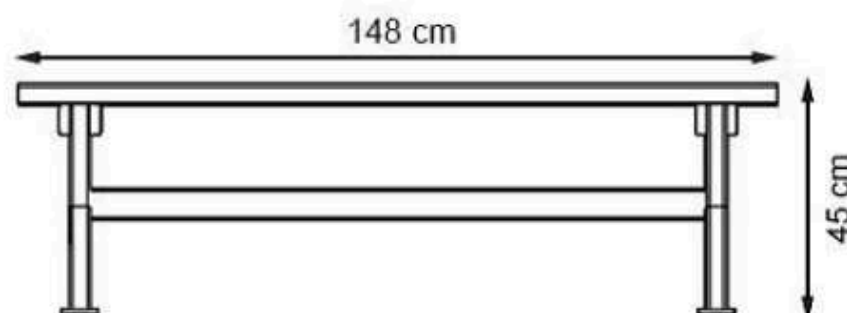

CODE: PWB-194

LEGS: THERMOWOOD WOOD

RECYCLABILITY : %100 ECOLOGICAL

PAINT: NATURAL

AREA OF USE : OUTDOOR

WOOD: THERMOWOOD YELLOW PINE

PROTECTION: MAINTENANCE-FREE