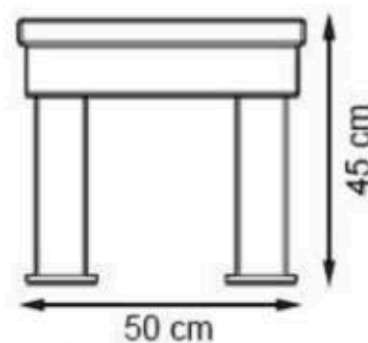

CODE: PWB-191

LEGS: THERMOWOOD WOOD

RECYCLABILITY : %100 ECOLOGICAL

PAINT: NATURAL

AREA OF USE : OUTDOOR

WOOD: THERMOWOOD YELLOW PINE

PROTECTION: MAINTENANCE-FREE