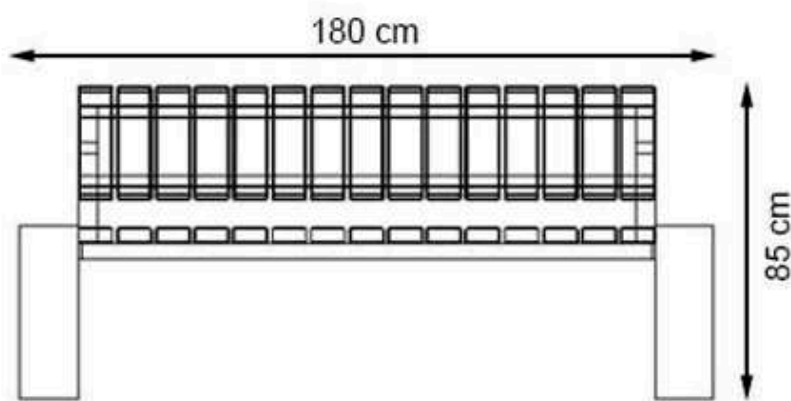

CODE: PWB-248

**LEGS: PRECAST CONCRETE**

**RECYCLABILITY : %100 ECOLOGICAL**

**PAINT: NATURAL**

**AREA OF USE : OUTDOOR**

**WOOD: THERMOWOOD YELLOW PINE**

**PROTECTION: MAINTENANCE-FREE**

CODE: PWB-249