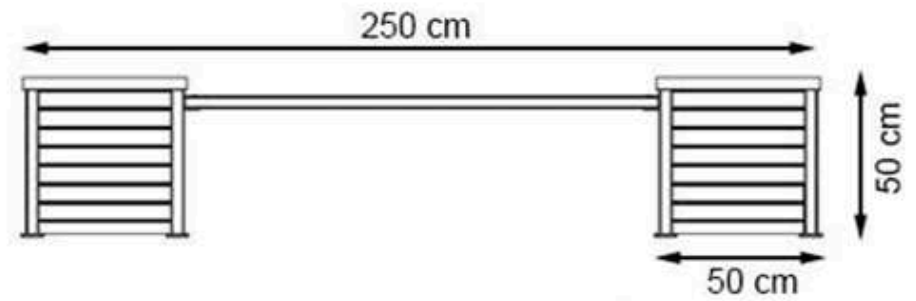

LEGS: IRON SQUARE PROFILE

RECYCLABILITY : %100 ECOLOGICAL

PAINT: STATIC POLYESTER OVEN

AREA OF USE : OUTDOOR

WOOD: THERMOWOOD YELLOW PINE

PROTECTION: MAINTENANCE-FREE

CODE: PWB-242

LEGS: IRON SQUARE PROFILE