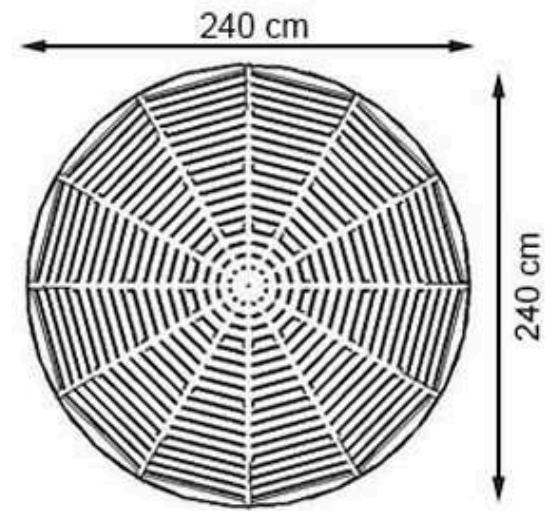

CODE: PWB-300

LEGS: IRON SQUARE PROFILE

RECYCLABILITY : %100 ECOLOGICAL

PAINT: STATIC POLYESTER OVEN

AREA OF USE : OUTDOOR

WOOD: THERMOWOOD YELLOW PINE

PROTECTION: MAINTENANCE-FREE