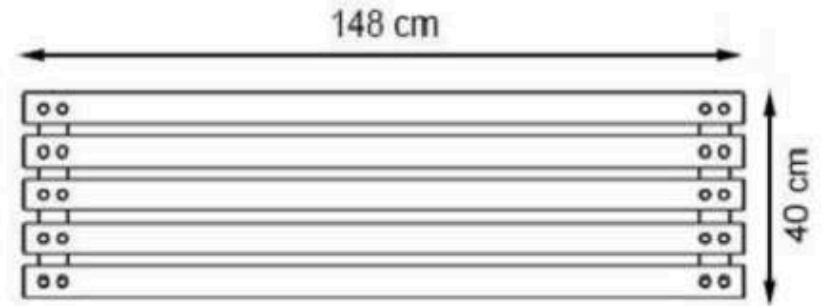

CODE:PWB-111

LEGS: ALUMINUM CASTING

PAINT: STATIC POLYESTER OVEN

WOOD: THERMOWOOD YELLOW PINE

RECYCLABILITY : %100 ECOLOGICAL

AREA OF USE : OUTDOOR

PROTECTION: MAINTENANCE-FREE