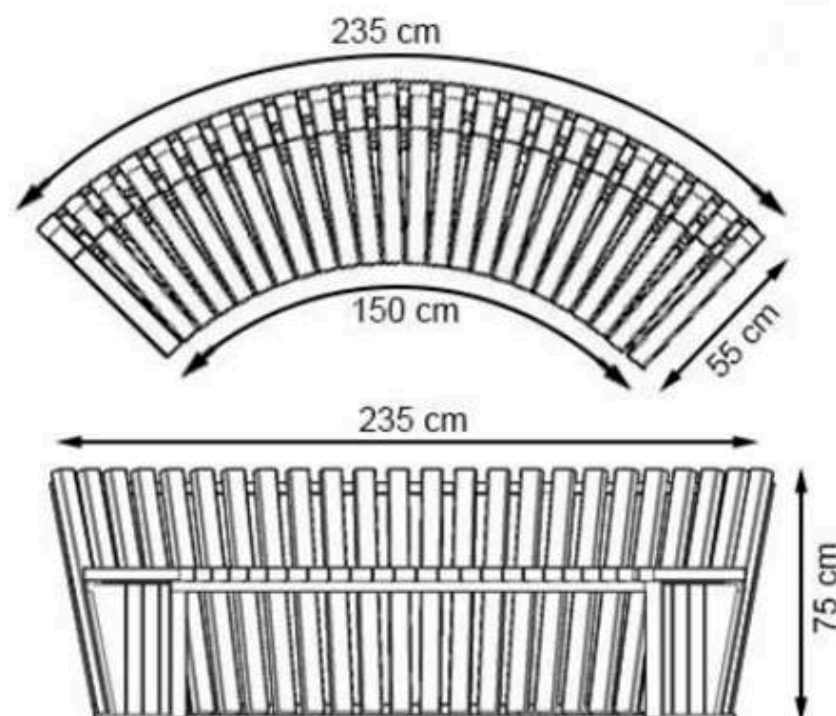

CODE:PWB-222

LEGS: SHEET METAL

RECYCLABILITY : %100 ECOLOGICAL

PAINT: STATIC POLYESTER OVEN

AREA OF USE : OUTDOOR

WOOD: THERMOWOOD YELLOW PINE

PROTECTION: MAINTENANCE-FREE