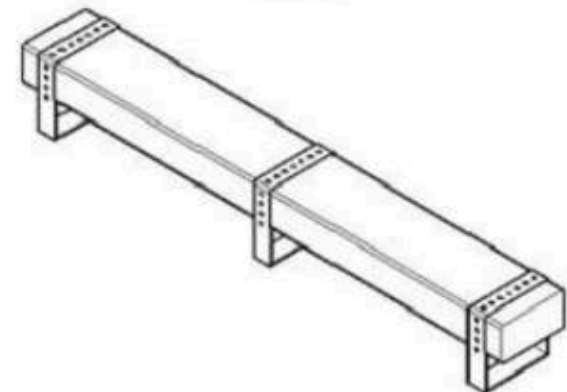

CODE: PWB-187

LEGS: SHEET METAL

PAINT: STATIC POLYESTER OVEN

WOOD: THERMOWOOD YELLOW PINE

RECYCLABILITY : %100 ECOLOGICAL

AREA OF USE : OUTDOOR

PROTECTION: MAINTENANCE-FREE