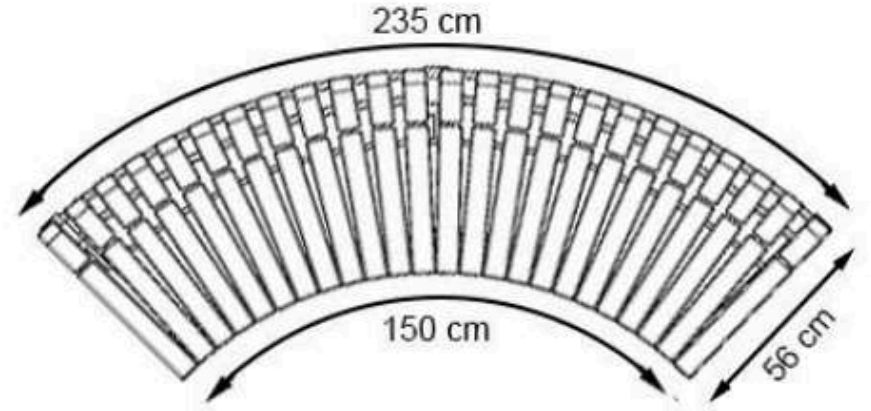

LEGS: THERMOWOOD WOOD

RECYCLABILITY : %100 ECOLOGICAL

PAINT: NATURAL

AREA OF USE : OUTDOOR

WOOD: THERMOWOOD YELLOW PINE

PROTECTION: MAINTENANCE-FREE

CODE: PWB-197

AYAKLAR	DEMİR SİLME LAMA
BOYA	STATİK POLYESTER FIRIN
AHŞAP	THERMOWOOD SARI ÇAM
KULLANIM	DIŞ MEKAN