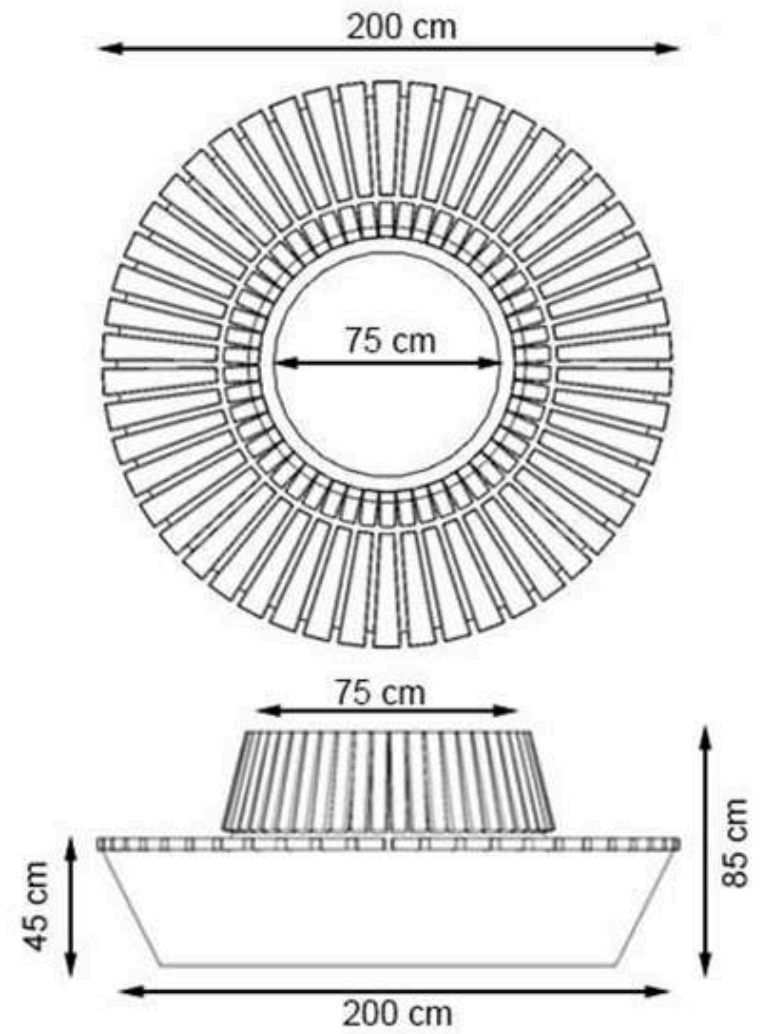

CODE: PWB-245

LEGS: PRECAST CONCRETE

RECYCLABILITY : %100 ECOLOGICAL

PAINT: NATURAL

AREA OF USE : OUTDOOR

WOOD: THERMOWOOD YELLOW PINE

PROTECTION: MAINTENANCE-FREE