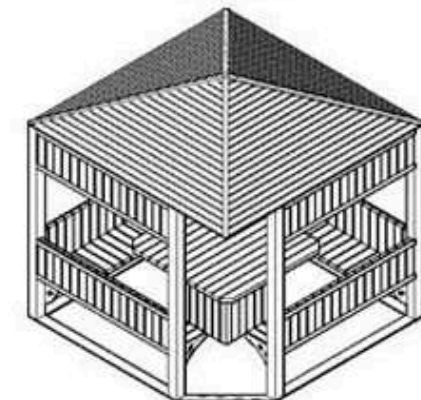

CODE: PWB-296

LEGS: IRON PIPE PROFILE

RECYCLABILITY : %100 ECOLOGICAL

PAINT: STATIC POLYESTER OVEN

AREA OF USE : OUTDOOR

WOOD: THERMOWOOD YELLOW PINE

PROTECTION: MAINTENANCE-FREE

CODE: PWB-297