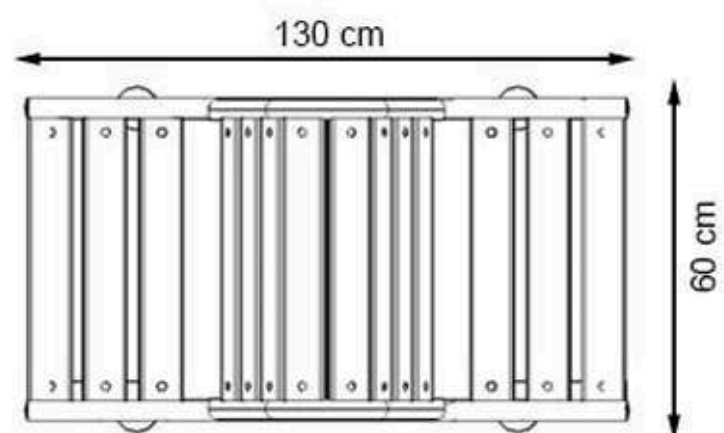

CODE: PWB-022