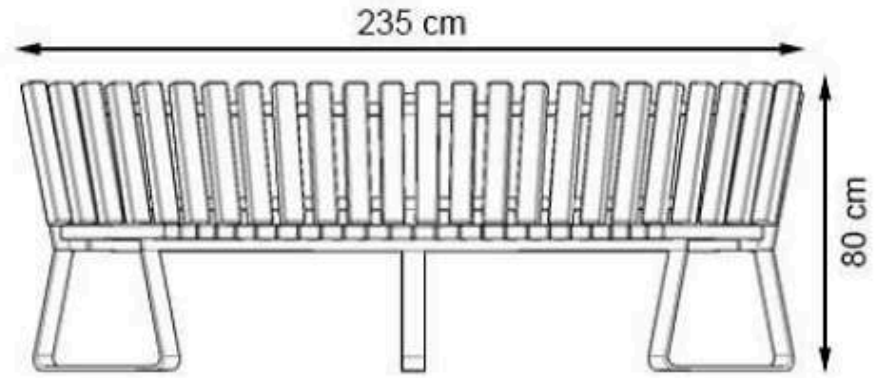

LEGS: THERMOWOOD WOOD

RECYCLABILITY : %100 ECOLOGICAL

PAINT: NATURAL

AREA OF USE : OUTDOOR

WOOD: THERMOWOOD YELLOW PINE

PROTECTION: MAINTENANCE-FREE

CODE: PWB-197

AYAKLAR	DEMİR SİLME LAMA
BOYA	STATİK POLYESTER FIRIN
AHŞAP	THERMOWOOD SARI ÇAM
KULLANIM	DIŞ MEKAN