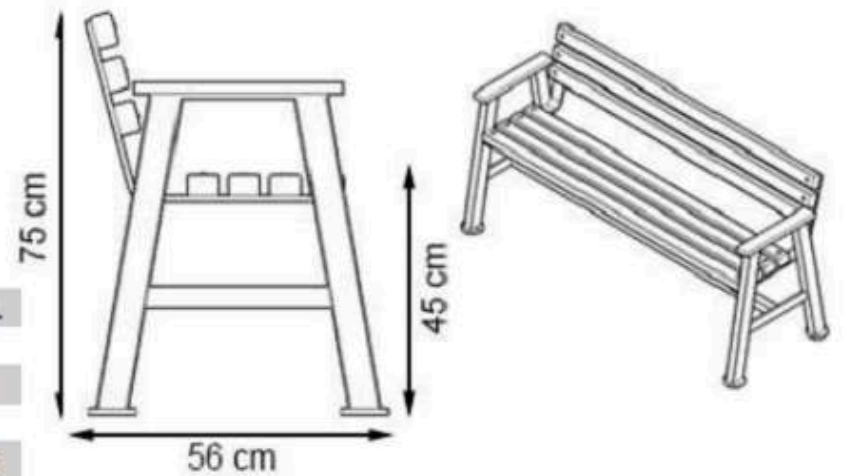

RECYCLABILITY : %100 ECOLOGICAL

PAINT: STATIC POLYESTER OVEN

AREA OF USE : OUTDOOR

WOOD: THERMOWOOD YELLOW PINE

PROTECTION: MAINTENANCE-FREE

CODE: PWB-116

LEGS: IRON PROFILE

RECYCLABILITY : %100 ECOLOGICAL