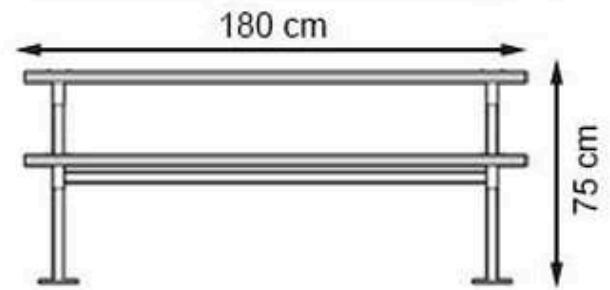

CODE: PWB-272

LEGS: IRON SQUARE PROFILE

RECYCLABILITY : %100 ECOLOGICAL

PAINT: STATIC POLYESTER OVEN

AREA OF USE : OUTDOOR

WOOD: THERMOWOOD YELLOW PINE

PROTECTION: MAINTENANCE-FREE

CODE: PWB-273