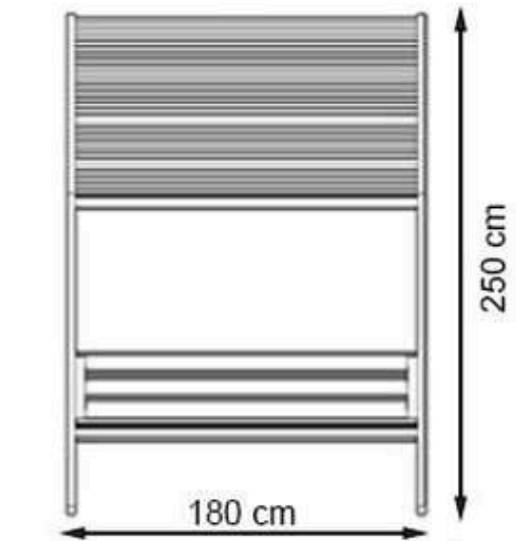

AREA OF USE : OUTDOOR

WOOD: THERMOWOOD YELLOW PINE

PROTECTION: MAINTENANCE-FREE

CODE: PWB-293

**LEGS: IRON PROFILE**

**RECYCLABILITY : %100 ECOLOGICAL**

**PAINT: STATIC POLYESTER OVEN**

**AREA OF USE : OUTDOOR**