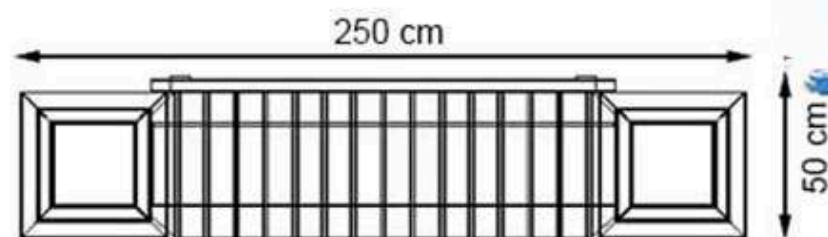

CODE: PWB-237

LEGS: SHEET IRON

RECYCLABILITY : %100 ECOLOGICAL

PAINT: STATIC POLYESTER OVEN

AREA OF USE : OUTDOOR

WOOD: THERMOWOOD YELLOW PINE

PROTECTION: MAINTENANCE-FREE