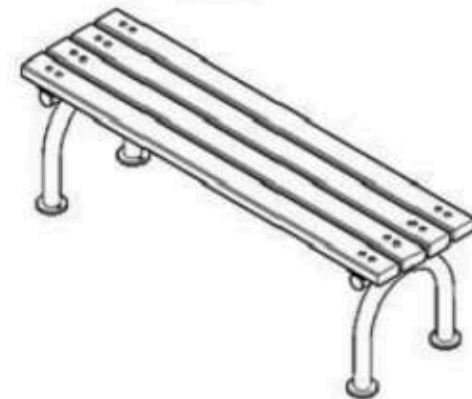

CODE: PWB-129

LEGS: IRON PIPE PROFILE

RECYCLABILITY : %100 ECOLOGICAL

PAINT: STATIC POLYESTER OVEN

AREA OF USE : OUTDOOR

WOOD: THERMOWOOD YELLOW PINE

PROTECTION: MAINTENANCE-FREE

CODE: PWB-130