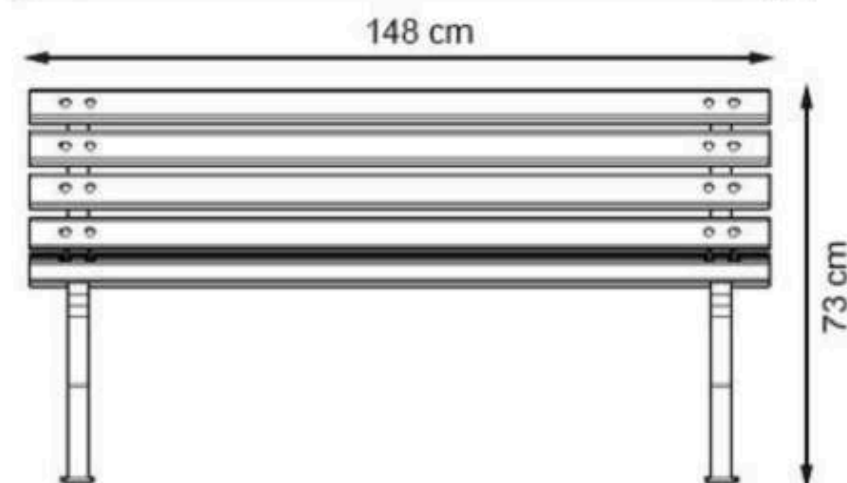

LEGS: SHEET METAL

RECYCLABILITY : %100 ECOLOGICAL

PAINT: STATIC POLYESTER OVEN

AREA OF USE : OUTDOOR

WOOD: THERMOWOOD YELLOW PINE

PROTECTION: MAINTENANCE-FREE

CODE: PWB-141

LEGS: ALUMINUM CASTING