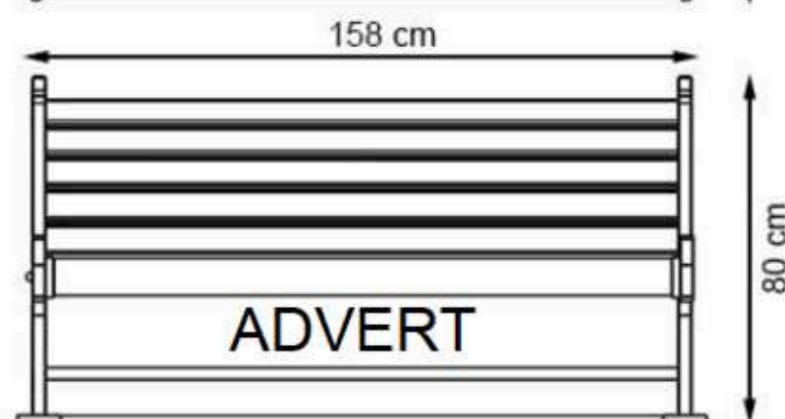

CODE: PWB-236

LEGS: ALUMINUM CASTING

RECYCLABILITY : %100 ECOLOGICAL

PAINT: STATIC POLYESTER OVEN

AREA OF USE : OUTDOOR

WOOD: THERMOWOOD YELLOW PINE

PROTECTION: MAINTENANCE-FREE