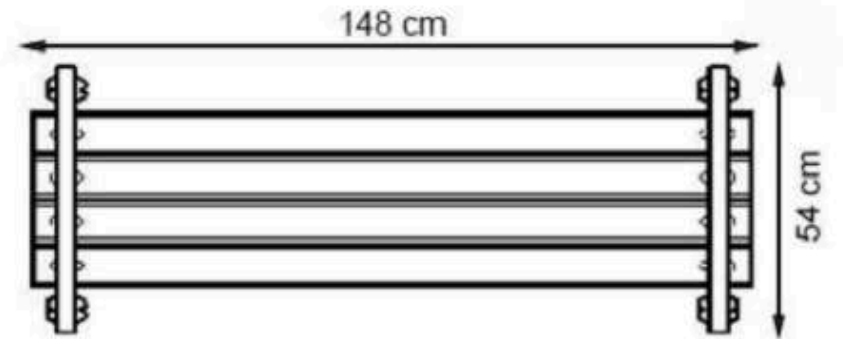

**RECYCLABILITY : %100 ECOLOGICAL**

**PAINT: STATIC POLYESTER OVEN**

**AREA OF USE : OUTDOOR**

**WOOD: THERMOWOOD YELLOW PINE**

**PROTECTION: MAINTENANCE-FREE**

CODE: PWB-158

LEGS: ALUMINUM CASTING

RECYCLABILITY : %100 ECOLOGICAL