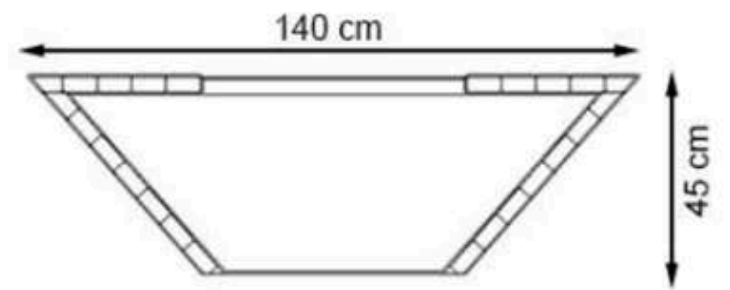

CODE: PWB-021

LEGS: IRON SHEET

RECYCLABILITY : %100 ECOLOGICAL

PAINT: STATIC POLYESTER OVEN

AREA OF USE : OUTDOOR

WOOD: THERMOWOOD YELLOW PINE

PROTECTION: MAINTENANCE-FREE