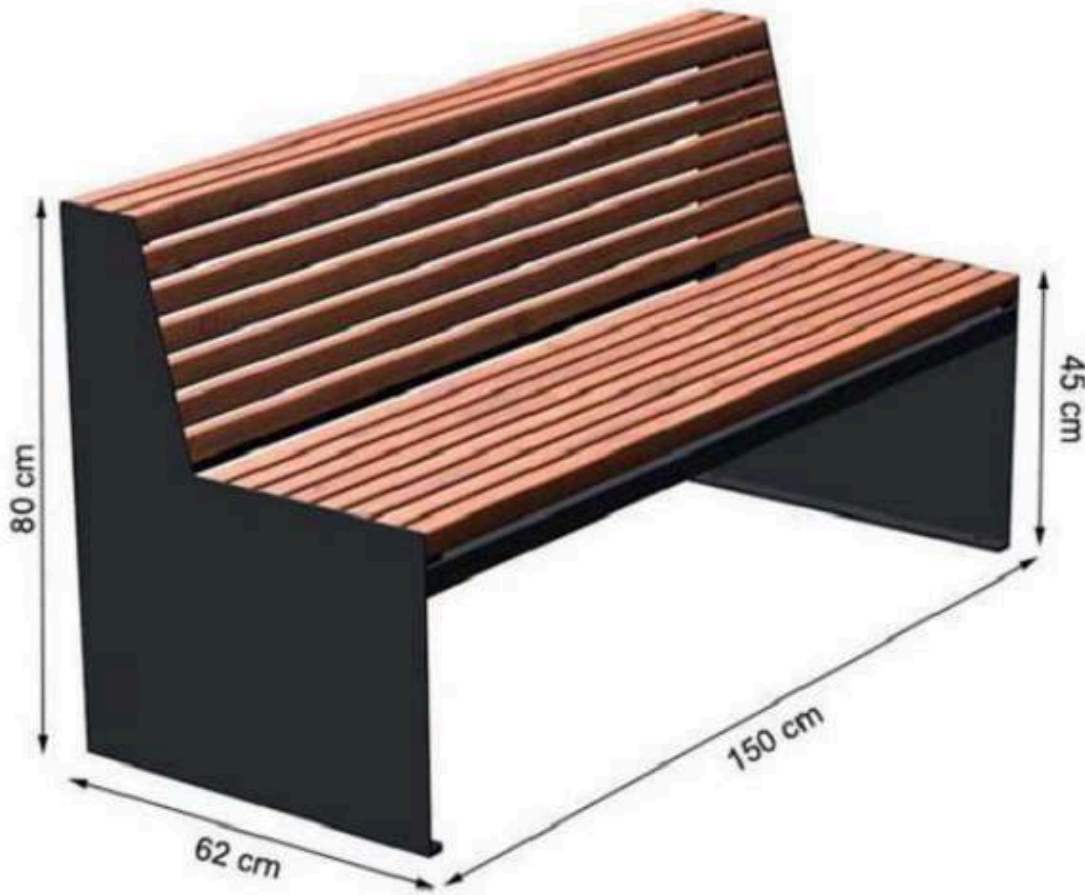

CODE: PWB-161

LEGS: SHEET METAL

RECYCLABILITY : %100 ECOLOGICAL

PAINT: STATIC POLYESTER OVEN

AREA OF USE : OUTDOOR

WOOD: THERMOWOOD YELLOW PINE

PROTECTION: MAINTENANCE-FREE