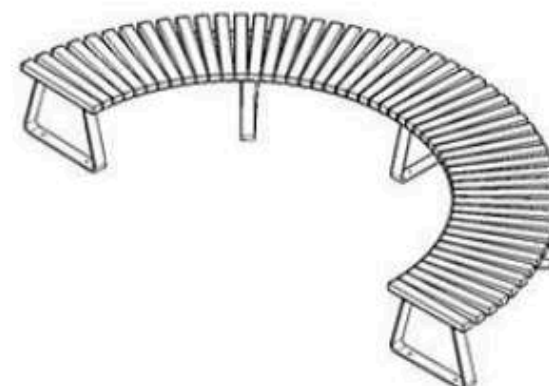

LEGS: SHEET METAL

RECYCLABILITY : %100 ECOLOGICAL

PAINT: STATIC POLYESTER OVEN

AREA OF USE : OUTDOOR

WOOD: THERMOWOOD YELLOW PINE

PROTECTION: MAINTENANCE-FREE

CODE: PWB-202

LEGS: SHEET METAL