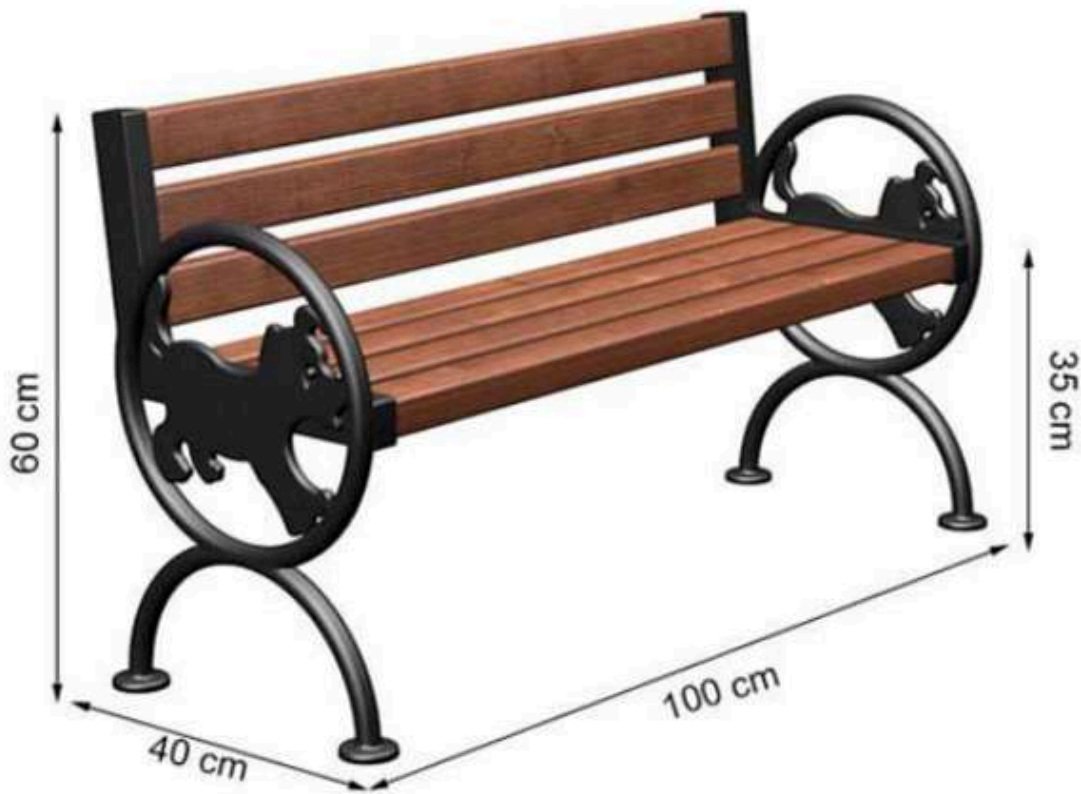

CODE: PWB-229

LEGS: ALUMINUM CASTING

RECYCLABILITY : %100 ECOLOGICAL

PAINT: STATIC POLYESTER OVEN

AREA OF USE : OUTDOOR

WOOD: THERMOWOOD YELLOW PINE

PROTECTION: MAINTENANCE-FREE