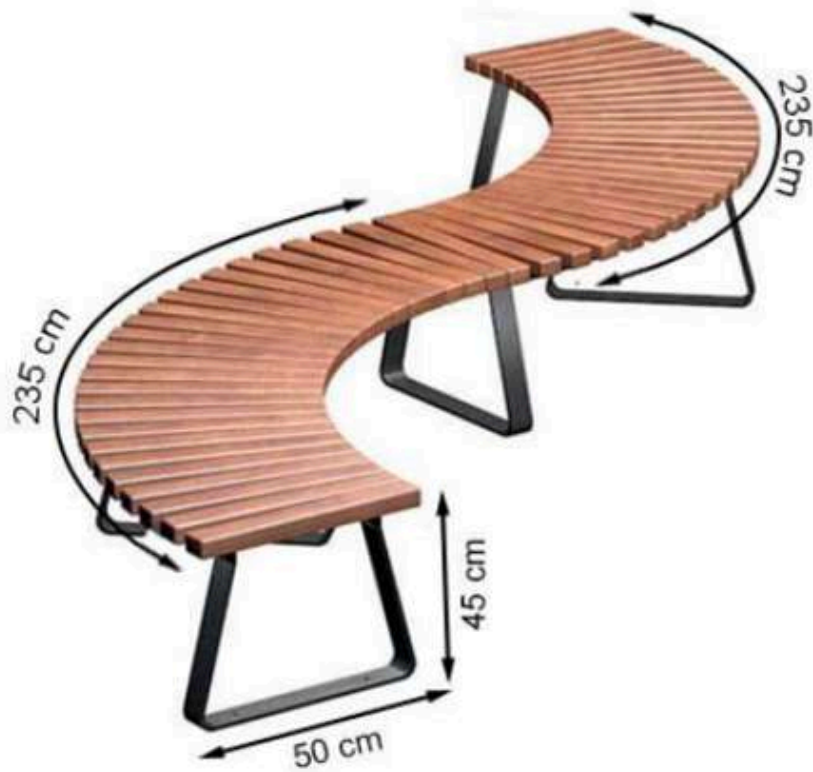

CODE: PWB-213

LEGS: SHEET METAL

RECYCLABILITY : %100 ECOLOGICAL

PAINT: STATIC POLYESTER OVEN

AREA OF USE : OUTDOOR

WOOD: THERMOWOOD YELLOW PINE

PROTECTION: MAINTENANCE-FREE