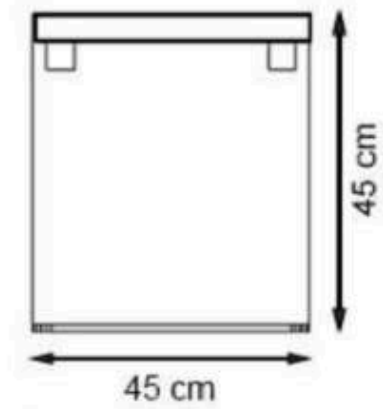

CODE: PWB-162

LEGS: SHEET METAL

RECYCLABILITY : %100 ECOLOGICAL

PAINT: STATIC POLYESTER OVEN

AREA OF USE : OUTDOOR

WOOD: THERMOWOOD YELLOW PINE

PROTECTION: MAINTENANCE-FREE