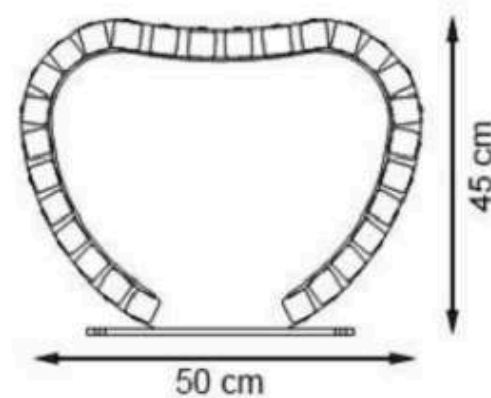

CODE: PWB-178

LEGS: SHEET METAL

RECYCLABILITY : %100 ECOLOGICAL

PAINT: STATIC POLYESTER OVEN

AREA OF USE : OUTDOOR

WOOD: THERMOWOOD YELLOW PINE

PROTECTION: MAINTENANCE-FREE