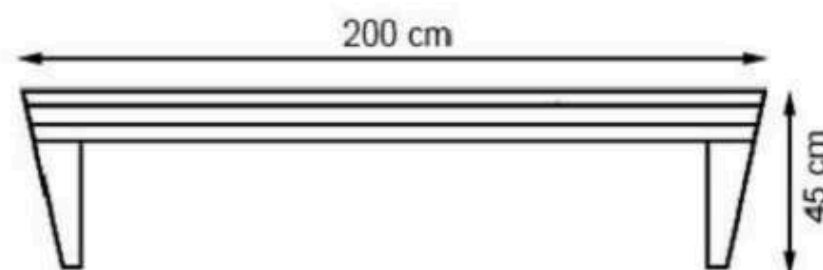

CODE: PWB-126

LEGS: IRON SHEET

PAINT: STATIC POLYESTER OVEN

WOOD: THERMOWOOD YELLOW PINE

RECYCLABILITY : %100 ECOLOGICAL

AREA OF USE : OUTDOOR

PROTECTION: MAINTENANCE-FREE