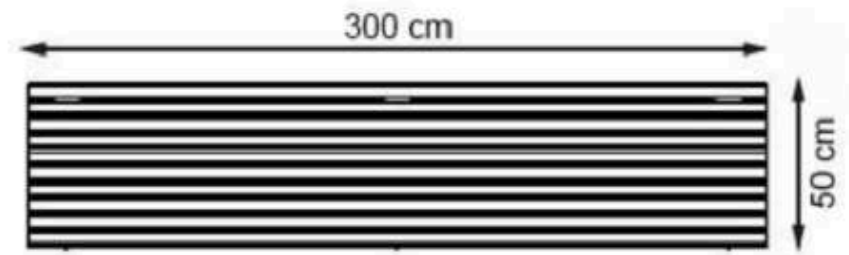

LEGS: SHEET METAL

RECYCLABILITY : %100 ECOLOGICAL

PAINT: STATIC POLYESTER OVEN

AREA OF USE : OUTDOOR

WOOD: THERMOWOOD YELLOW PINE

PROTECTION: MAINTENANCE-FREE

CODE: PWB-181

LEGS: SHEET METAL