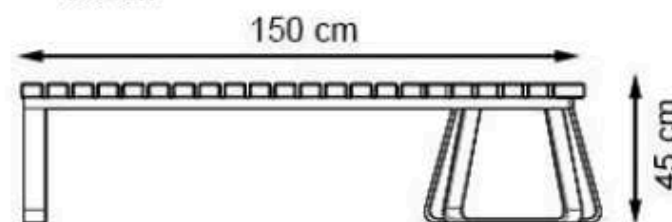

CODE: PWB-199

LEGS: SHEET METAL

RECYCLABILITY : %100 ECOLOGICAL

PAINT: STATIC POLYESTER OVEN

AREA OF USE : OUTDOOR

WOOD: THERMOWOOD YELLOW PINE

PROTECTION: MAINTENANCE-FREE