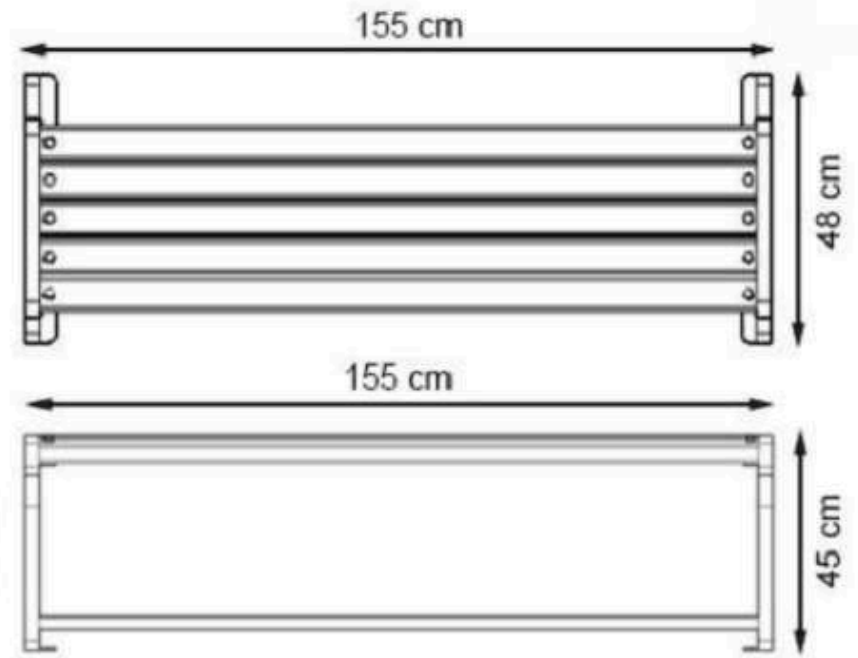

RECYCLABILITY : %100 ECOLOGICAL

PAINT: STATIC POLYESTER OVEN

AREA OF USE : OUTDOOR

WOOD: THERMOWOOD YELLOW PINE

PROTECTION: MAINTENANCE-FREE

CODE: PWB-166

LEGS: ALUMINUM CASTING

RECYCLABILITY : %100 ECOLOGICAL