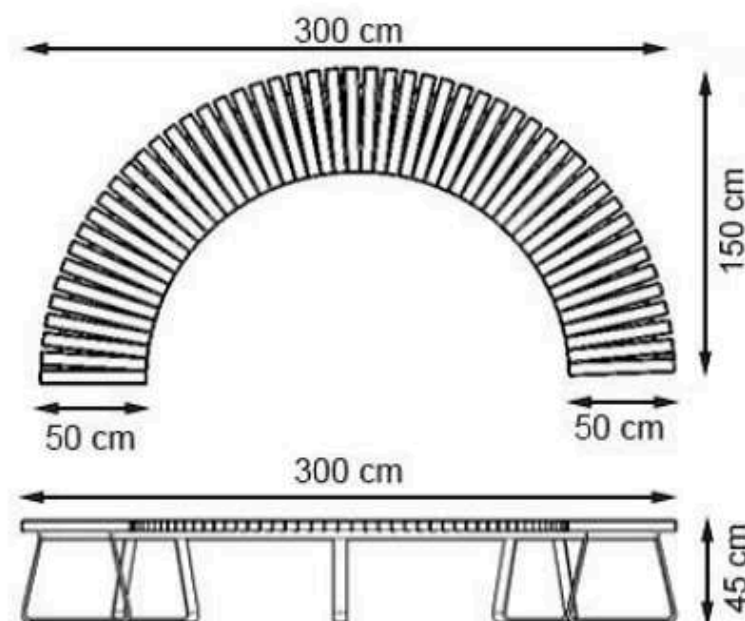

LEGS: SHEET METAL

RECYCLABILITY : %100 ECOLOGICAL

PAINT: STATIC POLYESTER OVEN

AREA OF USE : OUTDOOR

WOOD: THERMOWOOD YELLOW PINE

PROTECTION: MAINTENANCE-FREE

CODE: PWB-202

LEGS: SHEET METAL