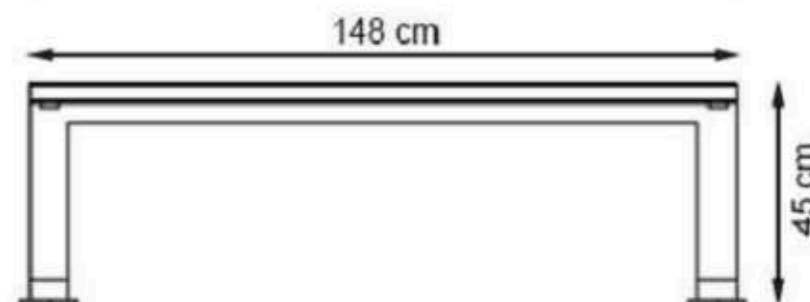

CODE: PWB-154

LEGS: IRON PROFILE

RECYCLABILITY : %100 ECOLOGICAL

PAINT: STATIC POLYESTER OVEN

AREA OF USE : OUTDOOR

WOOD: THERMOWOOD YELLOW PINE

PROTECTION: MAINTENANCE-FREE