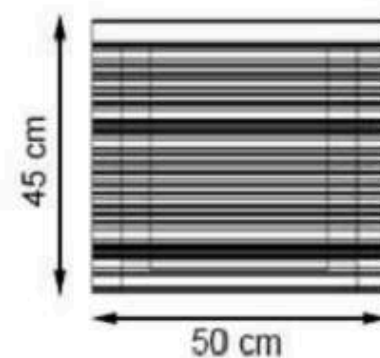

**LEGS: SHEET IRON**

**RECYCLABILITY : %100 ECOLOGICAL**

**PAINT: STATIC POLYESTER OVEN**

**AREA OF USE : OUTDOOR**

**WOOD: THERMOWOOD YELLOW PINE**

**PROTECTION: MAINTENANCE-FREE**

CODE: PWB-107

LEGS: SHEET IRON