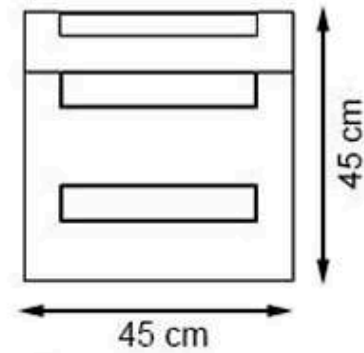

CODE: PWB-253

LEGS: PRECAST CONCRETE

RECYCLABILITY : %100 ECOLOGICAL

PAINT: NATURAL

AREA OF USE : OUTDOOR

WOOD: THERMOWOOD YELLOW PINE

PROTECTION: MAINTENANCE-FREE