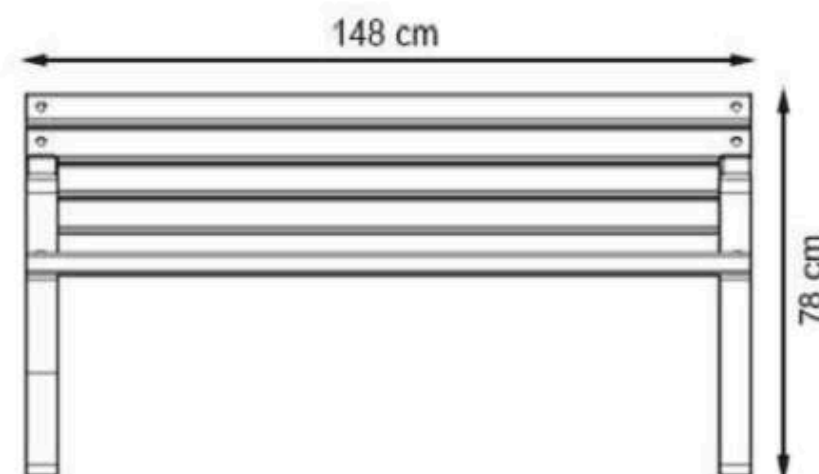

CODE: PWB-139

LEGS: SHEET METAL

RECYCLABILITY : %100 ECOLOGICAL

PAINT: STATIC POLYESTER OVEN

AREA OF USE : OUTDOOR

WOOD: THERMOWOOD YELLOW PINE

PROTECTION: MAINTENANCE-FREE

CODE: PWB-140