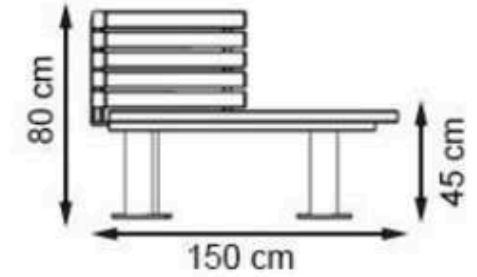

CODE: PWB-212

LEGS: IRON PIPE PROFILE

RECYCLABILITY : %100 ECOLOGICAL

PAINT: STATIC POLYESTER OVEN

AREA OF USE : OUTDOOR

WOOD: THERMOWOOD YELLOW PINE

PROTECTION: MAINTENANCE-FREE