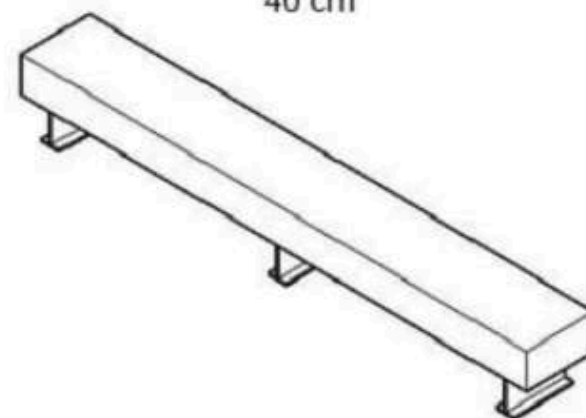

CODE: PWB-186

LEGS: SHEET METAL

RECYCLABILITY : %100 ECOLOGICAL

PAINT: STATIC POLYESTER OVEN

AREA OF USE : OUTDOOR

WOOD: THERMOWOOD YELLOW PINE

PROTECTION: MAINTENANCE-FREE