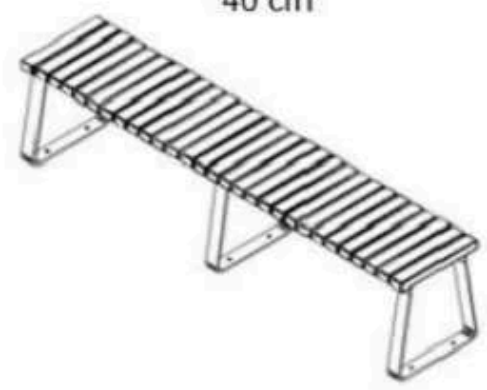

CODE: PWB-105

LEGS: IRON SQUARE PROFILE

RECYCLABILITY : %100 ECOLOGICAL

PAINT: STATIC POLYESTER OVEN

AREA OF USE : OUTDOOR

WOOD: THERMOWOOD YELLOW PINE

PROTECTION: MAINTENANCE-FREE

CODE: PWB-106