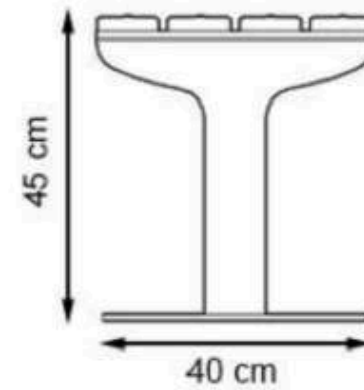

CODE: PWB-110

LEGS: SHEET IRON

RECYCLABILITY : %100 ECOLOGICAL

PAINT: STATIC POLYESTER OVEN

AREA OF USE : OUTDOOR

WOOD: THERMOWOOD YELLOW PINE

PROTECTION: MAINTENANCE-FREE