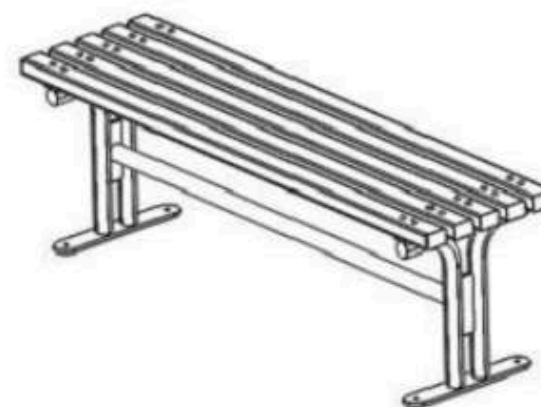

LEGS: IRON PIPE PROFILE

RECYCLABILITY : %100 ECOLOGICAL

PAINT: STATIC POLYESTER OVEN

AREA OF USE : OUTDOOR

WOOD: THERMOWOOD YELLOW PINE

PROTECTION: MAINTENANCE-FREE

CODE: PWB-131

LEGS: IRON PIPE PROFILE