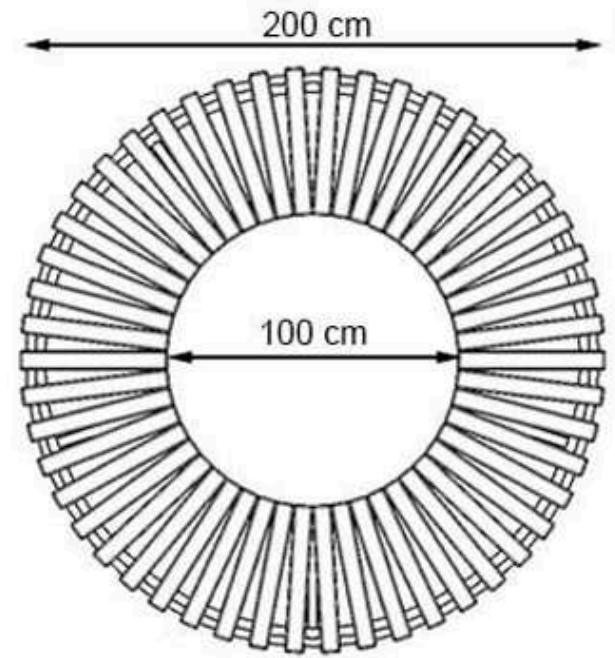

**LEGS: PRECAST CONCRETE**

**RECYCLABILITY : %100 ECOLOGICAL**

**PAINT: NATURAL**

**AREA OF USE : OUTDOOR**

**WOOD: THERMOWOOD YELLOW PINE**

**PROTECTION: MAINTENANCE-FREE**

CODE: PWB-258

**LEGS: PRECAST CONCRETE**