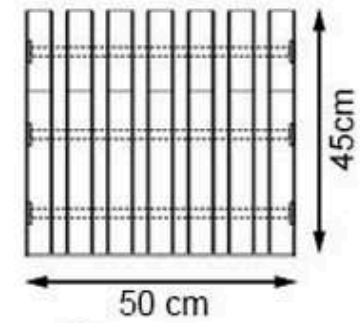

CODE: PWB-256

LEGS: PRECAST CONCRETE

RECYCLABILITY : %100 ECOLOGICAL

PAINT: NATURAL

AREA OF USE : OUTDOOR

WOOD: THERMOWOOD YELLOW PINE

PROTECTION: MAINTENANCE-FREE