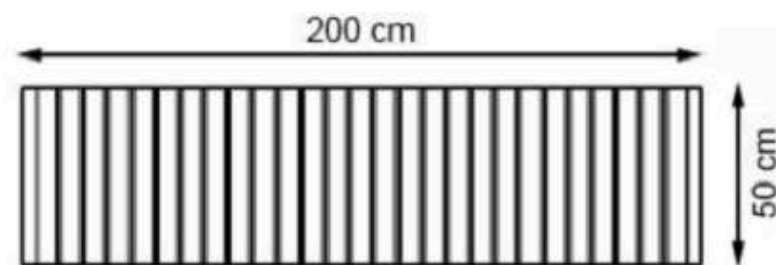

CODE: PWB-113

LEGS: IRON PIPE PROFILE

RECYCLABILITY : %100 ECOLOGICAL

PAINT: STATIC POLYESTER OVEN

AREA OF USE : OUTDOOR

WOOD: THERMOWOOD YELLOW PINE

PROTECTION: MAINTENANCE-FREE

CODE: PWB-114