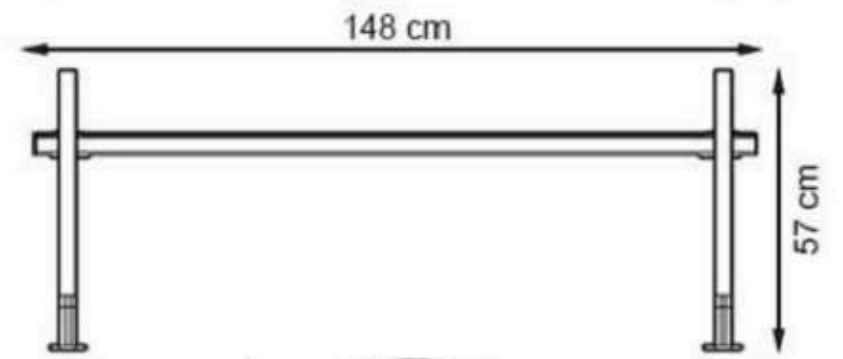

**RECYCLABILITY : %100 ECOLOGICAL**

**PAINT: STATIC POLYESTER OVEN**

**AREA OF USE : OUTDOOR**

**WOOD: THERMOWOOD YELLOW PINE**

**PROTECTION: MAINTENANCE-FREE**

CODE: PWB-158

LEGS: ALUMINUM CASTING

RECYCLABILITY : %100 ECOLOGICAL