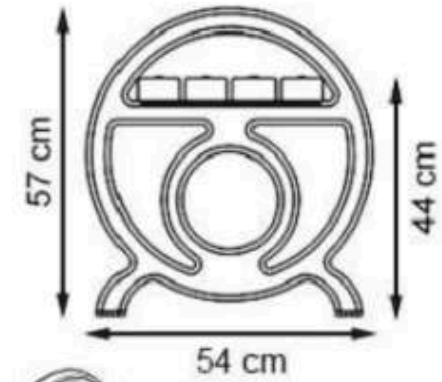

**RECYCLABILITY : %100 ECOLOGICAL**

**PAINT: STATIC POLYESTER OVEN**

**AREA OF USE : OUTDOOR**

**WOOD: THERMOWOOD YELLOW PINE**

**PROTECTION: MAINTENANCE-FREE**

CODE: PWB-158

LEGS: ALUMINUM CASTING

RECYCLABILITY : %100 ECOLOGICAL