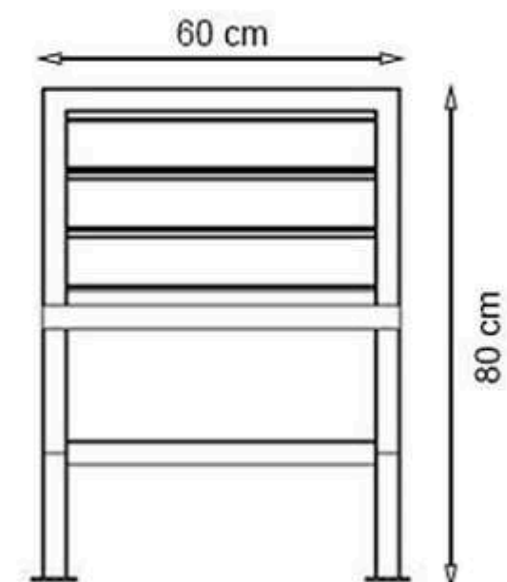

CODE: PWB-014

LEGS: IRON SQUARE PROFILE

RECYCLABILITY : %100 ECOLOGICAL

PAINT: STATIC POLYESTER OVEN

AREA OF USE : OUTDOOR

WOOD: THERMOWOOD YELLOW PINE

PROTECTION: MAINTENANCE-FREE