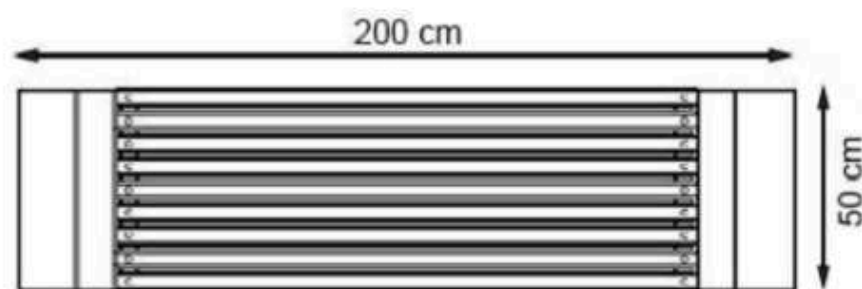

CODE: PWB-139

LEGS: SHEET METAL

RECYCLABILITY : %100 ECOLOGICAL

PAINT: STATIC POLYESTER OVEN

AREA OF USE : OUTDOOR

WOOD: THERMOWOOD YELLOW PINE

PROTECTION: MAINTENANCE-FREE