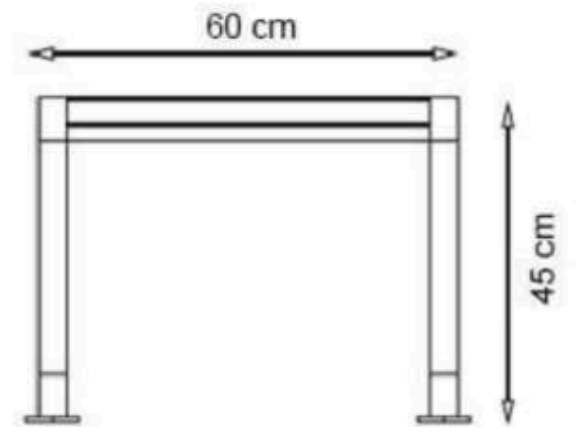

CODE: PWB-018

LEGS: IRON PROFILE

PAINT: STATIC POLYESTER OVEN

WOOD: THERMOWOOD YELLOW PINE

RECYCLABILITY : %100 ECOLOGICAL

AREA OF USE : OUTDOOR

PROTECTION: MAINTENANCE-FREE