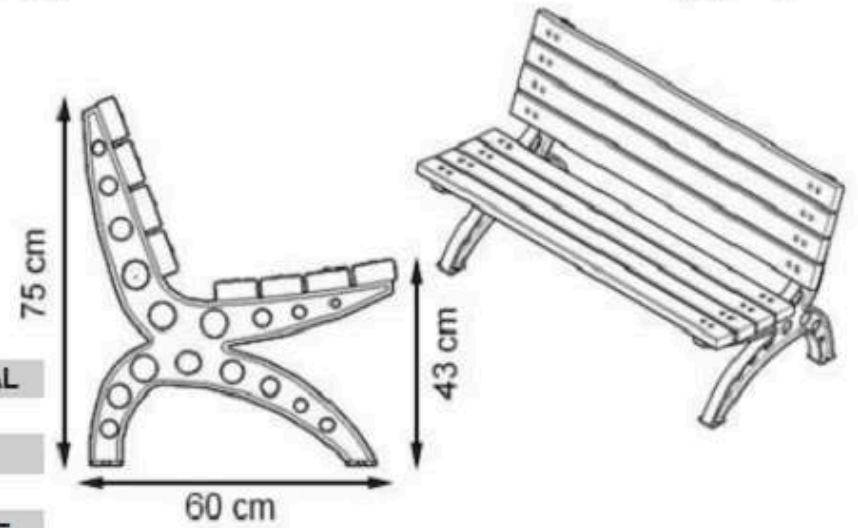

PAINT: STATIC POLYESTER OVEN

AREA OF USE : OUTDOOR

WOOD: THERMOWOOD YELLOW PINE

PROTECTION: MAINTENANCE-FREE

**CODE: PWB-133**

**LEGS: ALUMINUM CASTING**

**RECYCLABILITY : %100 ECOLOGICAL**

**PAINT: STATIC POLYESTER OVEN**