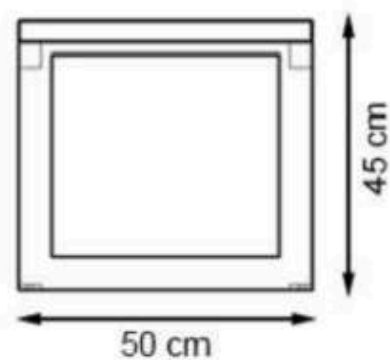

CODE: PWB-113

LEGS: IRON PIPE PROFILE

RECYCLABILITY : %100 ECOLOGICAL

PAINT: STATIC POLYESTER OVEN

AREA OF USE : OUTDOOR

WOOD: THERMOWOOD YELLOW PINE

PROTECTION: MAINTENANCE-FREE

CODE: PWB-114