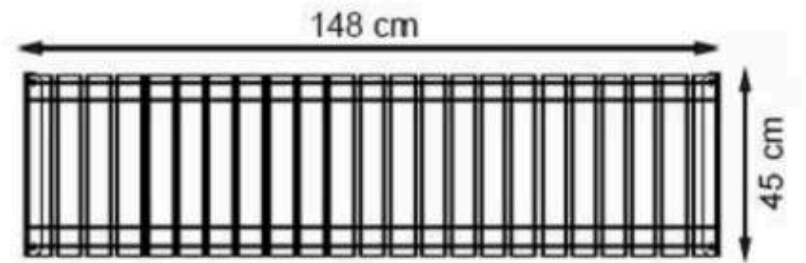

CODE: PWB-162

LEGS: SHEET METAL

RECYCLABILITY : %100 ECOLOGICAL

PAINT: STATIC POLYESTER OVEN

AREA OF USE : OUTDOOR

WOOD: THERMOWOOD YELLOW PINE

PROTECTION: MAINTENANCE-FREE