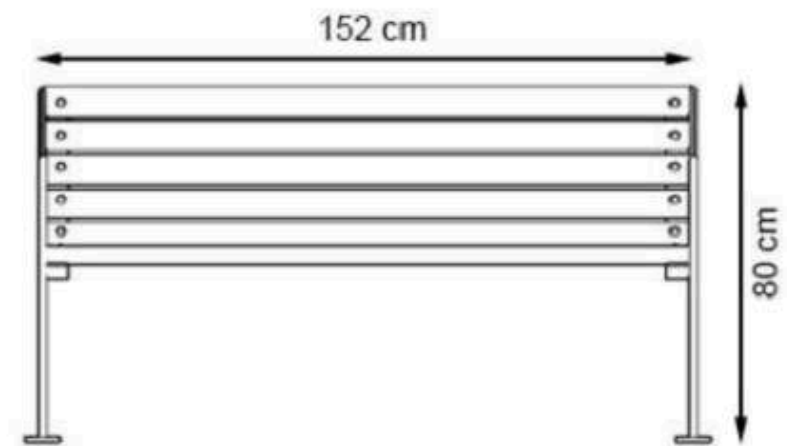

CODE: PWB-117

LEGS: ALUMINUM CASTING

RECYCLABILITY : %100 ECOLOGICAL

PAINT: STATIC POLYESTER OVEN

AREA OF USE : OUTDOOR

WOOD: THERMOWOOD YELLOW PINE

PROTECTION: MAINTENANCE-FREE