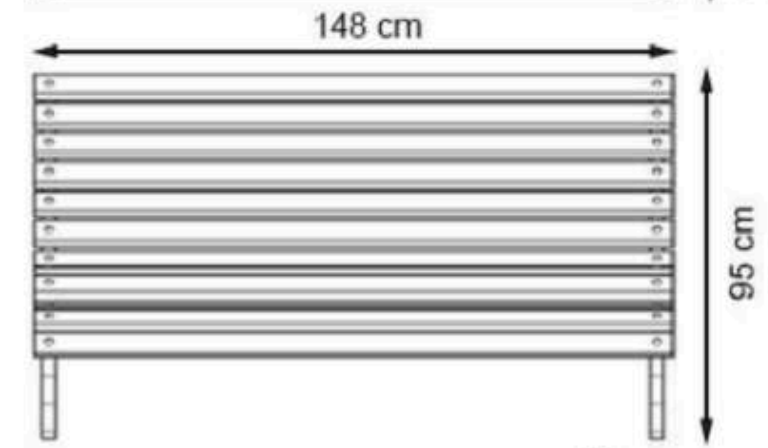

CODE: PWB-171

LEGS: IRON PROFILE

RECYCLABILITY : %100 ECOLOGICAL

PAINT: STATIC POLYESTER OVEN

AREA OF USE : OUTDOOR

WOOD: THERMOWOOD YELLOW PINE

PROTECTION: MAINTENANCE-FREE

CODE: PWB-172