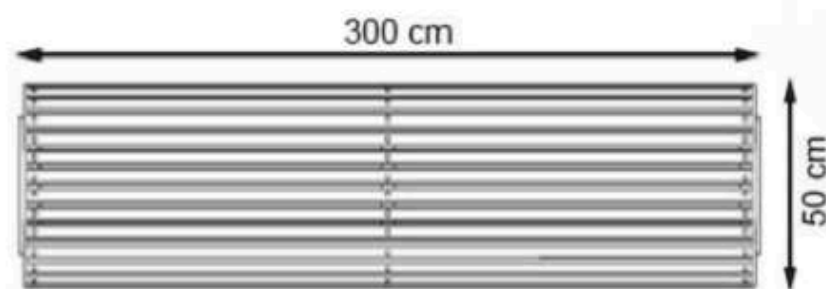

CODE: PWB-178

LEGS: SHEET METAL

RECYCLABILITY : %100 ECOLOGICAL

PAINT: STATIC POLYESTER OVEN

AREA OF USE : OUTDOOR

WOOD: THERMOWOOD YELLOW PINE

PROTECTION: MAINTENANCE-FREE