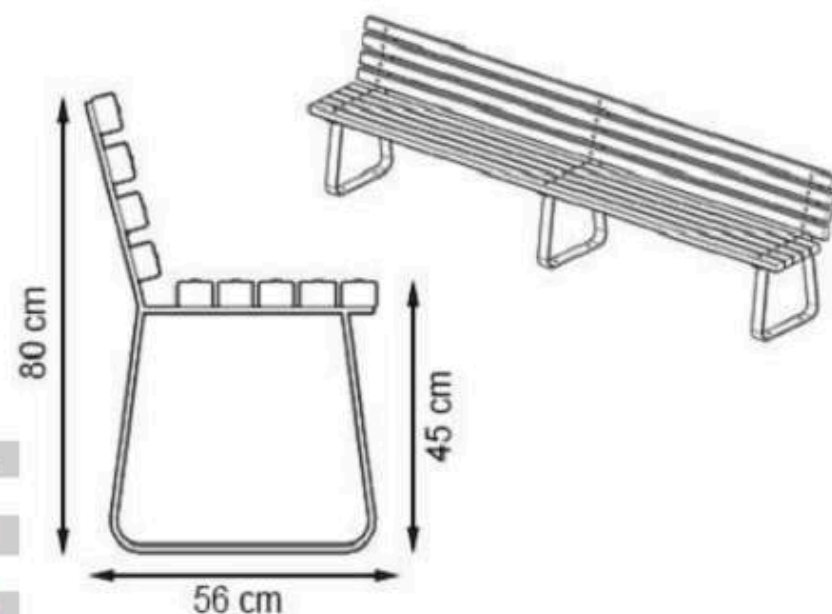

CODE: PWB-177

LEGS: SHEET METAL

RECYCLABILITY : %100 ECOLOGICAL

PAINT: STATIC POLYESTER OVEN

AREA OF USE : OUTDOOR

WOOD: THERMOWOOD YELLOW PINE

PROTECTION: MAINTENANCE-FREE