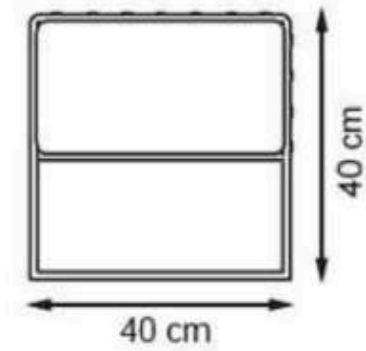

CODE: PWB-187

LEGS: SHEET METAL

PAINT: STATIC POLYESTER OVEN

WOOD: THERMOWOOD YELLOW PINE

RECYCLABILITY : %100 ECOLOGICAL

AREA OF USE : OUTDOOR

PROTECTION: MAINTENANCE-FREE