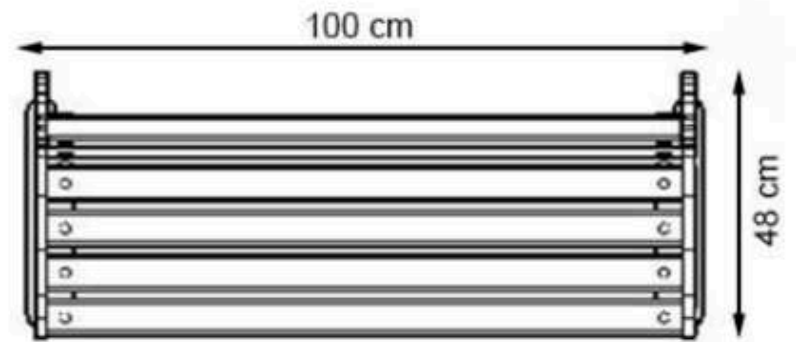

CODE: PWB-232

LEGS: ALUMINUM CASTING

RECYCLABILITY : %100 ECOLOGICAL

PAINT: STATIC POLYESTER OVEN

AREA OF USE : OUTDOOR

WOOD: THERMOWOOD YELLOW PINE

PROTECTION: MAINTENANCE-FREE