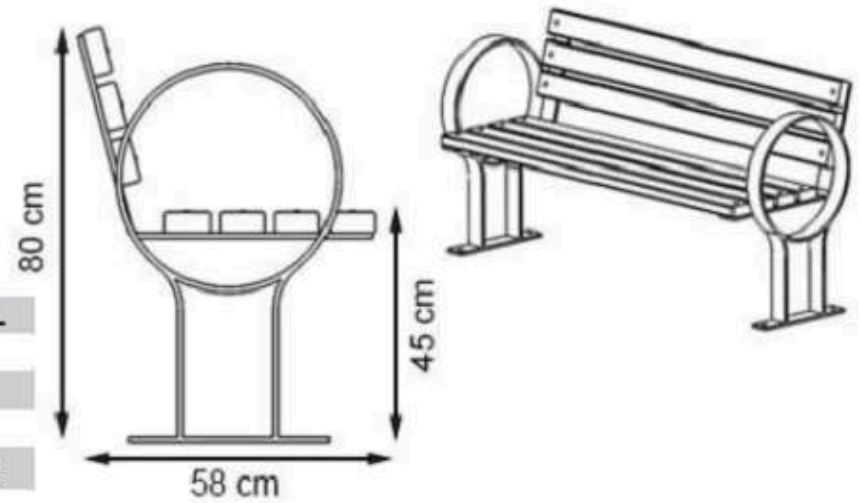

CODE: PWB-137

LEGS: SHEET METAL

RECYCLABILITY : %100 ECOLOGICAL

PAINT: STATIC POLYESTER OVEN

AREA OF USE : OUTDOOR

WOOD: THERMOWOOD YELLOW PINE

PROTECTION: MAINTENANCE-FREE