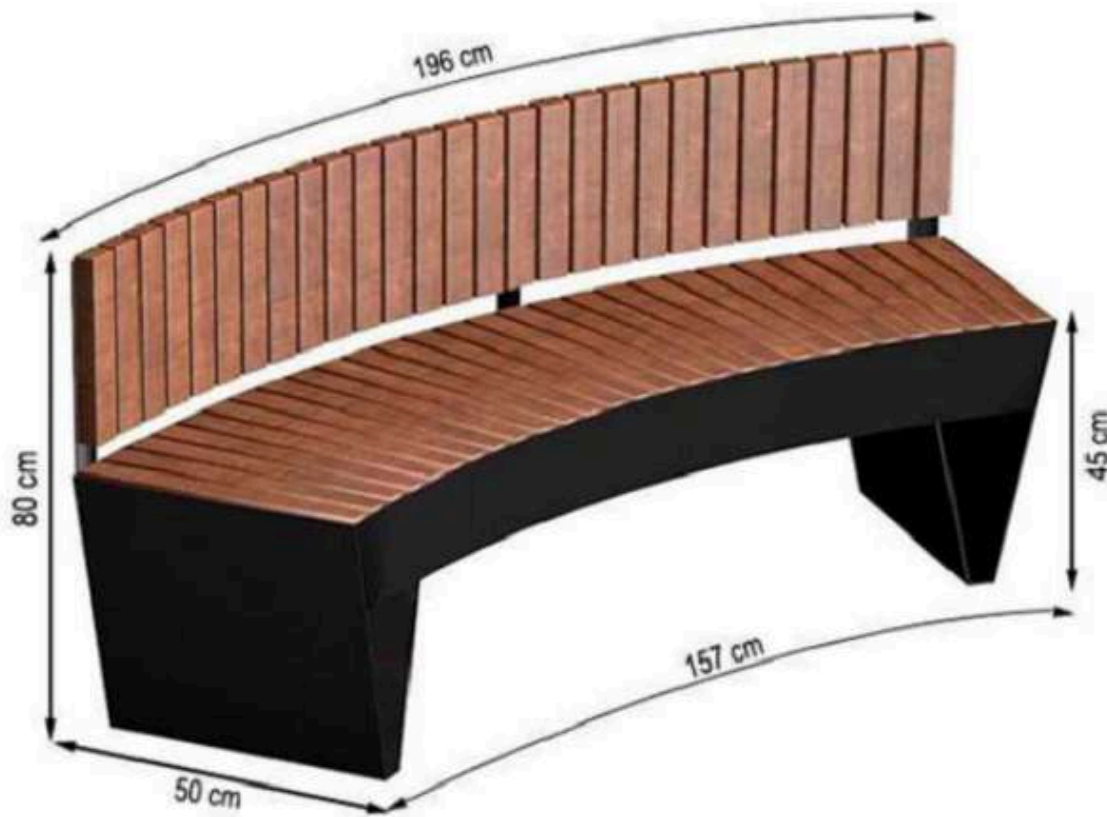

CODE: PWB-128

LEGS: IRON SHEET

PAINT: STATIC POLYESTER OVEN

WOOD: THERMOWOOD YELLOW PINE

RECYCLABILITY : %100 ECOLOGICAL

AREA OF USE : OUTDOOR

PROTECTION: MAINTENANCE-FREE