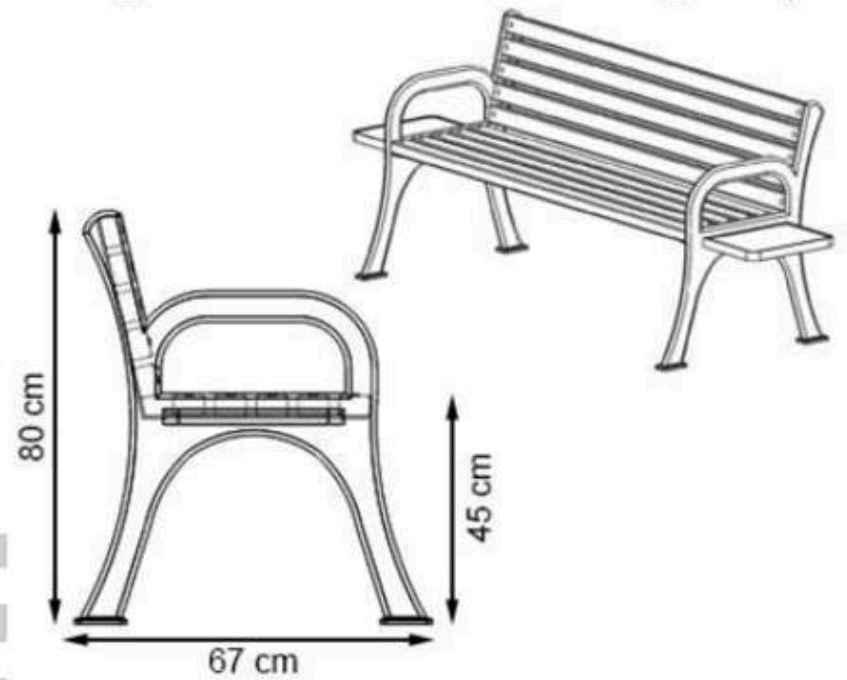

CODE: PWB-224

**LEGS: SHEET METAL**

**RECYCLABILITY : %100 ECOLOGICAL**

**PAINT: STATIC POLYESTER OVEN**

**AREA OF USE : OUTDOOR**

**WOOD: THERMOWOOD YELLOW PINE**

**PROTECTION: MAINTENANCE-FREE**

CODE: PWB-225