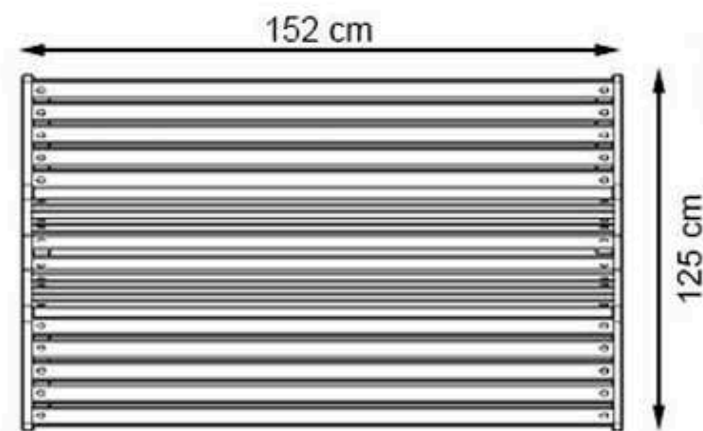

**PAINT: STATIC POLYESTER OVEN**

**AREA OF USE : OUTDOOR**

**WOOD: THERMOWOOD YELLOW PINE**

**PROTECTION: MAINTENANCE-FREE**

CODE: PWB-268

LEGS: ALUMINUM CASTING

RECYCLABILITY : %100 ECOLOGICAL

PAINT: STATIC POLYESTER OVEN