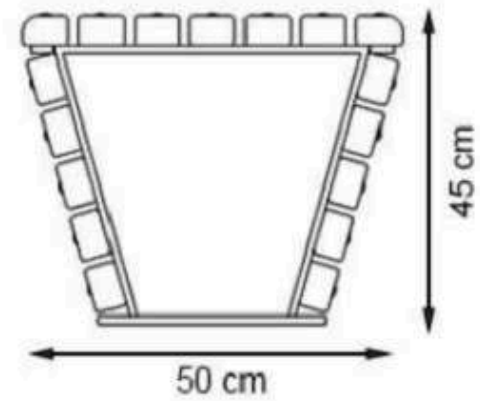

CODE: PWB-179

LEGS: SHEET METAL

RECYCLABILITY : %100 ECOLOGICAL

PAINT: STATIC POLYESTER OVEN

AREA OF USE : OUTDOOR

WOOD: THERMOWOOD YELLOW PINE

PROTECTION: MAINTENANCE-FREE