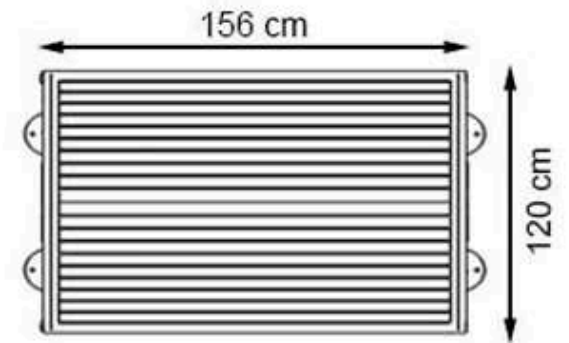

CODE: PWB-269

LEGS: IRON PIPE PROFILE

RECYCLABILITY : %100 ECOLOGICAL

PAINT: STATIC POLYESTER OVEN

AREA OF USE : OUTDOOR

WOOD: THERMOWOOD YELLOW PINE

PROTECTION: MAINTENANCE-FREE