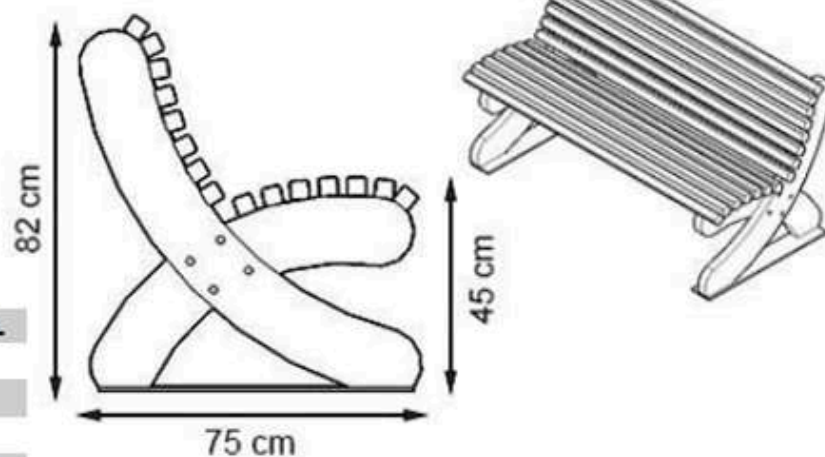

CODE: PWB-193

LEGS: THERMOWOOD WOOD

RECYCLABILITY : %100 ECOLOGICAL

PAINT: NATURAL

AREA OF USE : OUTDOOR

WOOD: THERMOWOOD YELLOW PINE

PROTECTION: MAINTENANCE-FREE