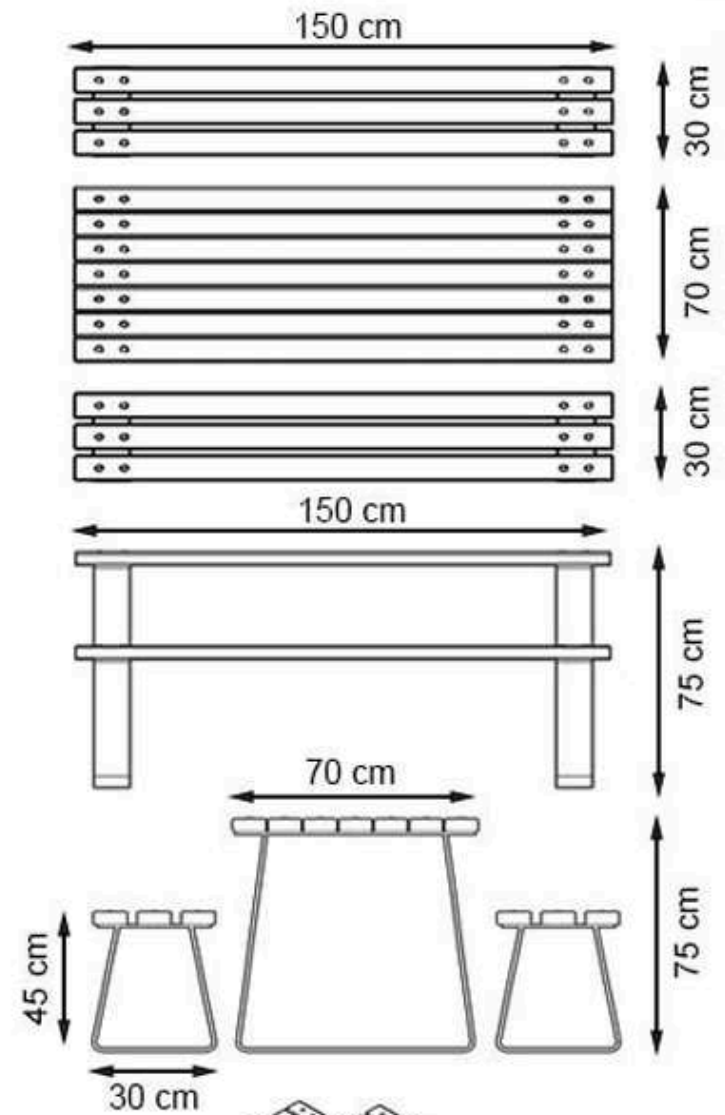

LEGS: SHEET IRON

RECYCLABILITY : %100 ECOLOGICAL

PAINT: STATIC POLYESTER OVEN

AREA OF USE : OUTDOOR

WOOD: THERMOWOOD YELLOW PINE

PROTECTION: MAINTENANCE-FREE

CODE: PWB-282

LEGS: SHEET IRON