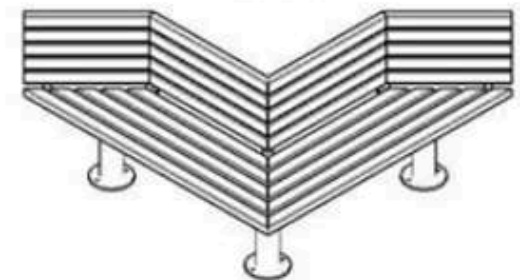

CODE: PWB-212

LEGS: IRON PIPE PROFILE

RECYCLABILITY : %100 ECOLOGICAL

PAINT: STATIC POLYESTER OVEN

AREA OF USE : OUTDOOR

WOOD: THERMOWOOD YELLOW PINE

PROTECTION: MAINTENANCE-FREE