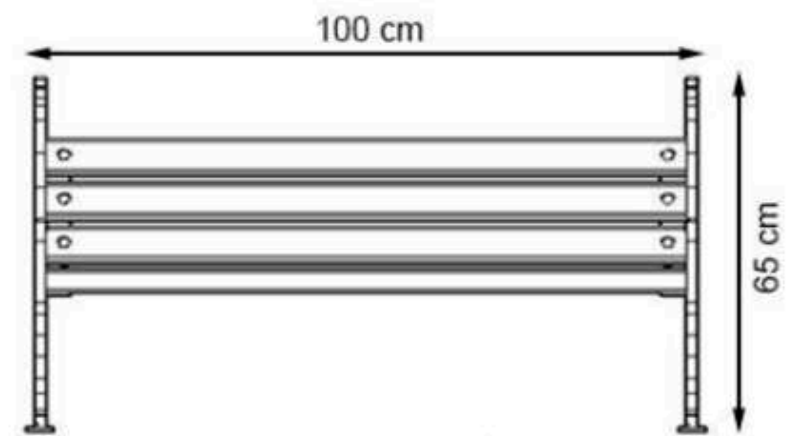

CODE: PWB-232

LEGS: ALUMINUM CASTING

RECYCLABILITY : %100 ECOLOGICAL

PAINT: STATIC POLYESTER OVEN

AREA OF USE : OUTDOOR

WOOD: THERMOWOOD YELLOW PINE

PROTECTION: MAINTENANCE-FREE