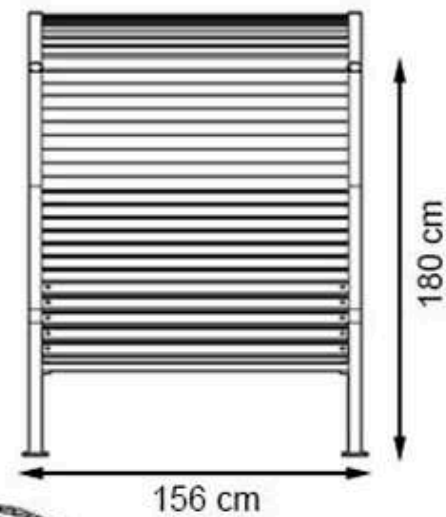

CODE: PWB-270

LEGS: IRON PIPE PROFILE

RECYCLABILITY : %100 ECOLOGICAL

PAINT: STATIC POLYESTER OVEN

AREA OF USE : OUTDOOR

WOOD: THERMOWOOD YELLOW PINE

PROTECTION: MAINTENANCE-FREE