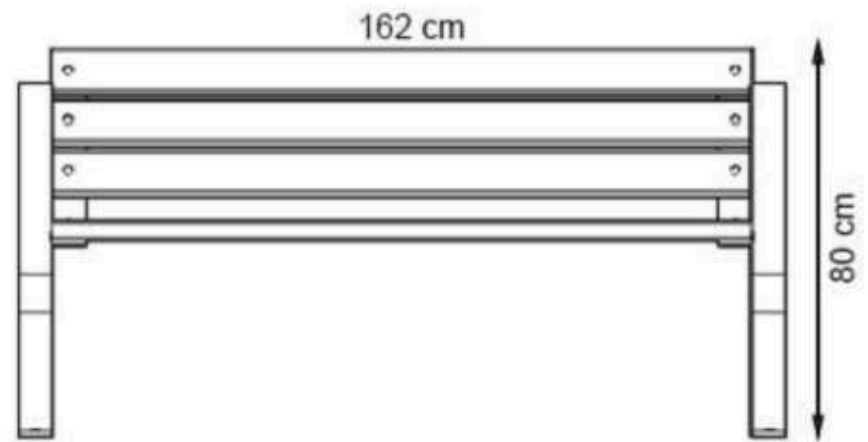

CODE: PWB-137

LEGS: SHEET METAL

RECYCLABILITY : %100 ECOLOGICAL

PAINT: STATIC POLYESTER OVEN

AREA OF USE : OUTDOOR

WOOD: THERMOWOOD YELLOW PINE

PROTECTION: MAINTENANCE-FREE