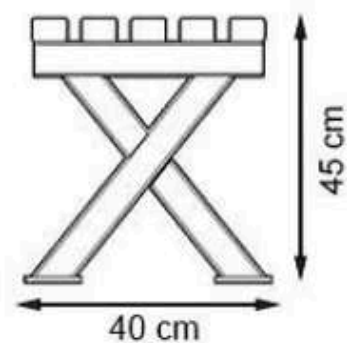

CODE: PWB-194

LEGS: THERMOWOOD WOOD

RECYCLABILITY : %100 ECOLOGICAL

PAINT: NATURAL

AREA OF USE : OUTDOOR

WOOD: THERMOWOOD YELLOW PINE

PROTECTION: MAINTENANCE-FREE