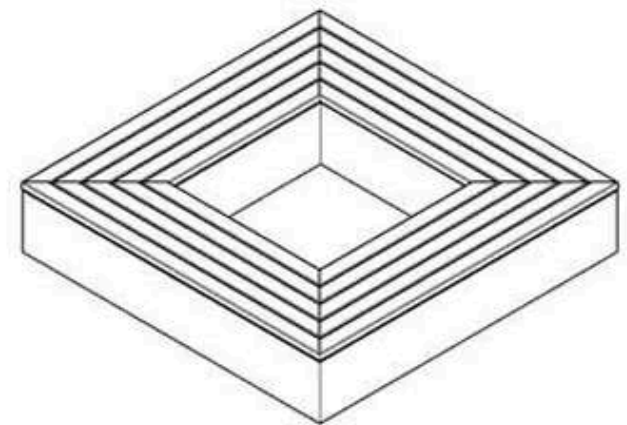

**PAINT: NATURAL**

**WOOD: THERMOWOOD YELLOW PINE**

**RECYCLABILITY : %100 ECOLOGICAL**

**AREA OF USE : OUTDOOR**

**PROTECTION: MAINTENANCE-FREE**

CODE: PWB-259

LEGS: PRECAST CONCRETE

RECYCLABILITY : %100 ECOLOGICAL