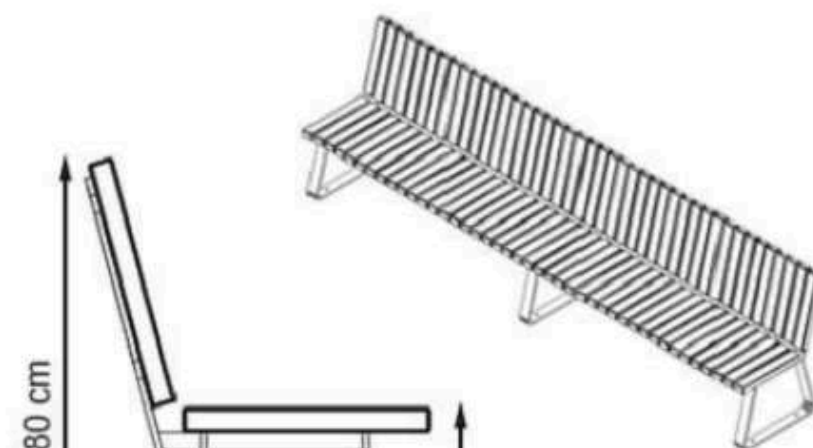

CODE: PWB-179

LEGS: SHEET METAL

RECYCLABILITY : %100 ECOLOGICAL

PAINT: STATIC POLYESTER OVEN

AREA OF USE : OUTDOOR

WOOD: THERMOWOOD YELLOW PINE

PROTECTION: MAINTENANCE-FREE

CODE: PWB-180