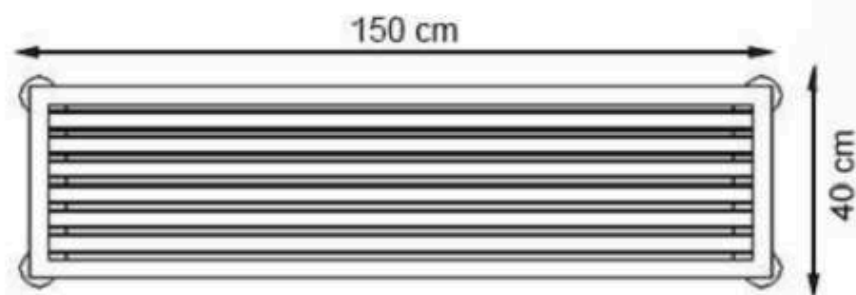

CODE: PWB-147

LEGS: IRON PROFILE

RECYCLABILITY : %100 ECOLOGICAL

PAINT: STATIC POLYESTER OVEN

AREA OF USE : OUTDOOR

WOOD: THERMOWOOD YELLOW PINE

PROTECTION: MAINTENANCE-FREE