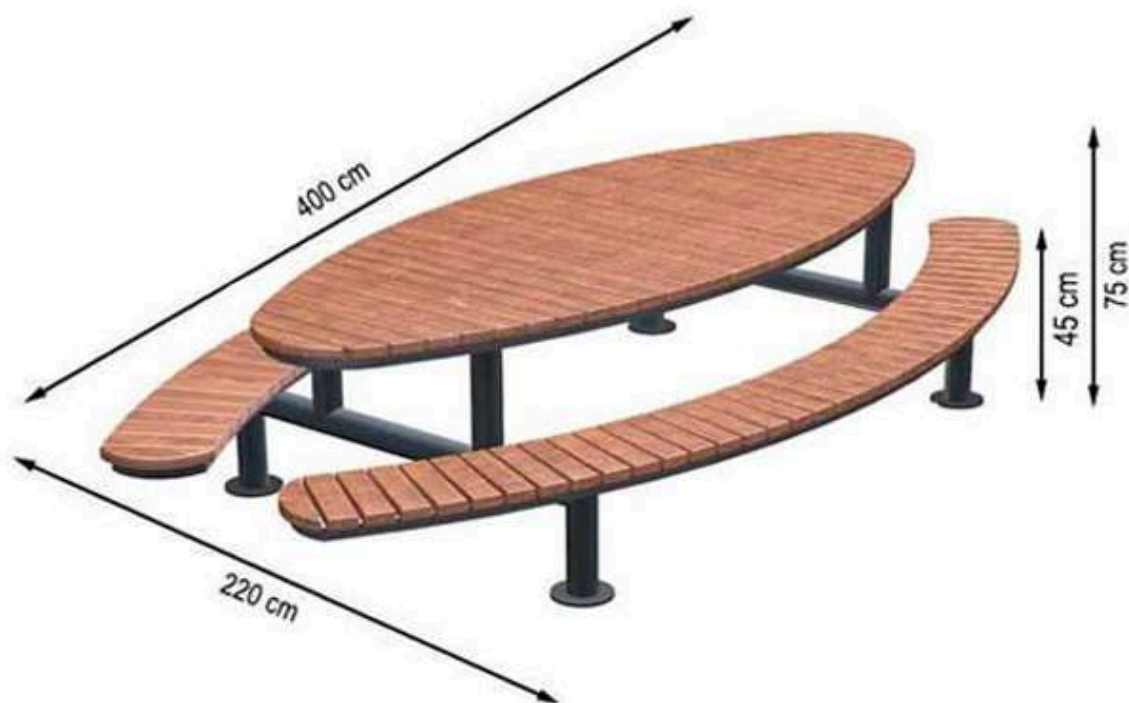

LEGS: IRON PIPE PROFILE

RECYCLABILITY : %100 ECOLOGICAL

PAINT: STATIC POLYESTER OVEN

AREA OF USE : OUTDOOR

WOOD: THERMOWOOD YELLOW PINE

PROTECTION: MAINTENANCE-FREE

CODE: PWB-290

LEGS: IRON PIPE PROFILE