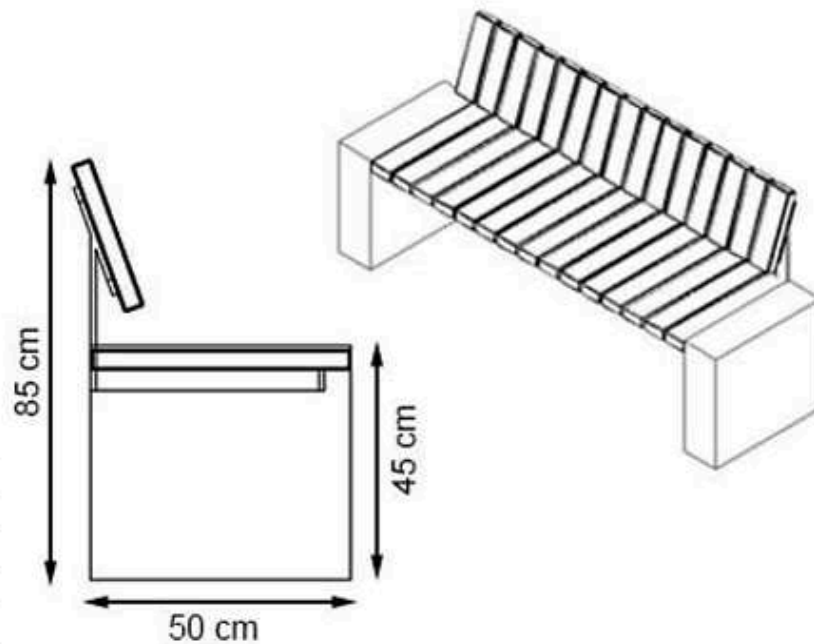

CODE: PWB-248

**LEGS: PRECAST CONCRETE**

**RECYCLABILITY : %100 ECOLOGICAL**

**PAINT: NATURAL**

**AREA OF USE : OUTDOOR**

**WOOD: THERMOWOOD YELLOW PINE**

**PROTECTION: MAINTENANCE-FREE**

CODE: PWB-249