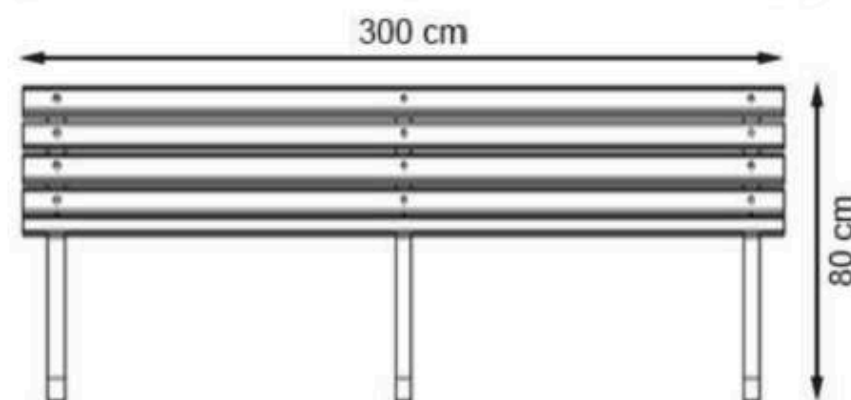

CODE: PWB-177

LEGS: SHEET METAL

RECYCLABILITY : %100 ECOLOGICAL

PAINT: STATIC POLYESTER OVEN

AREA OF USE : OUTDOOR

WOOD: THERMOWOOD YELLOW PINE

PROTECTION: MAINTENANCE-FREE