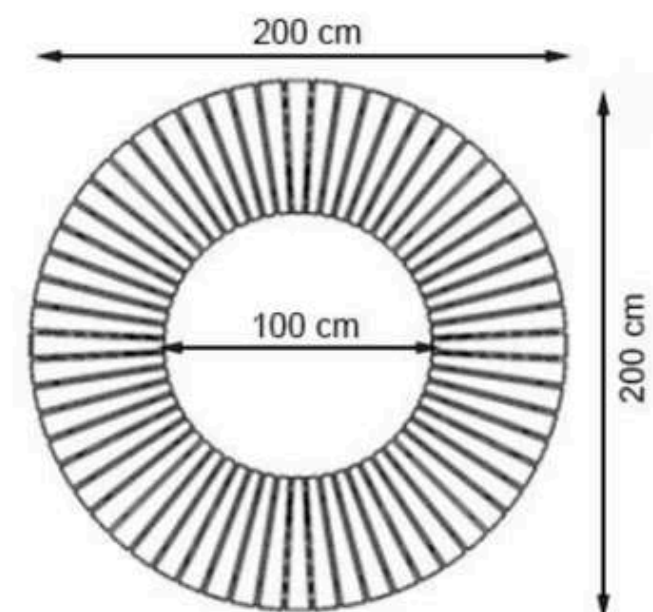

CODE: PWB-206

LEGS: SHEET METAL

RECYCLABILITY : %100 ECOLOGICAL

PAINT: STATIC POLYESTER OVEN

AREA OF USE : OUTDOOR

WOOD: THERMOWOOD YELLOW PINE

PROTECTION: MAINTENANCE-FREE