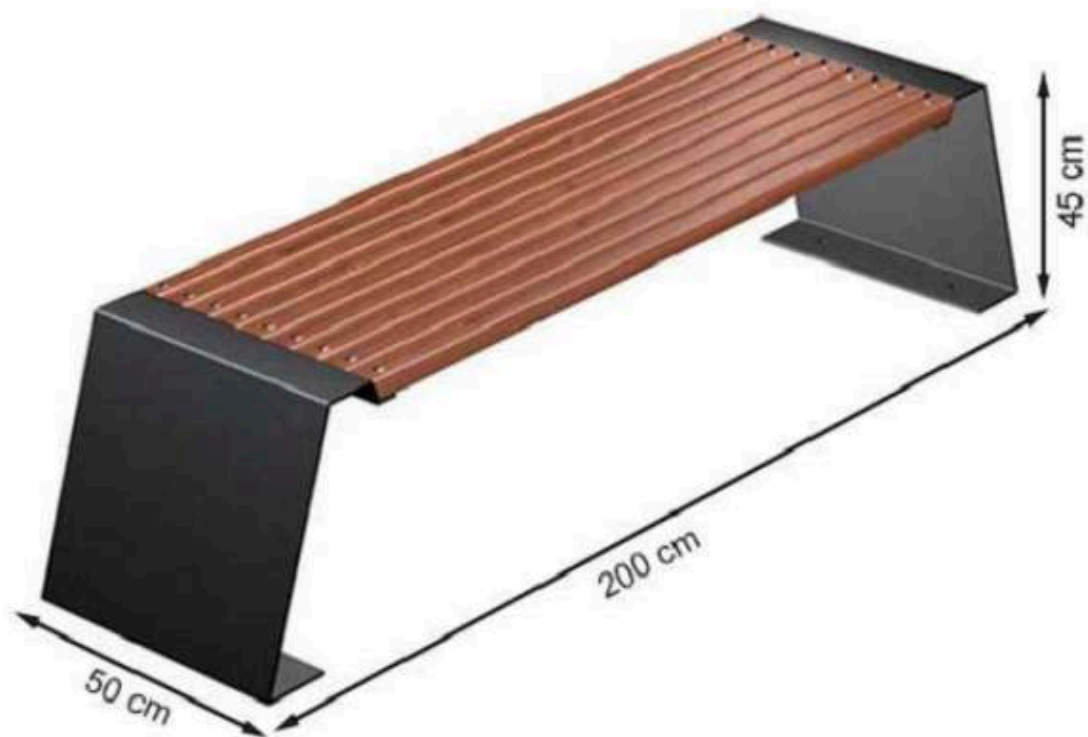

CODE: PWB-139

LEGS: SHEET METAL

RECYCLABILITY : %100 ECOLOGICAL

PAINT: STATIC POLYESTER OVEN

AREA OF USE : OUTDOOR

WOOD: THERMOWOOD YELLOW PINE

PROTECTION: MAINTENANCE-FREE