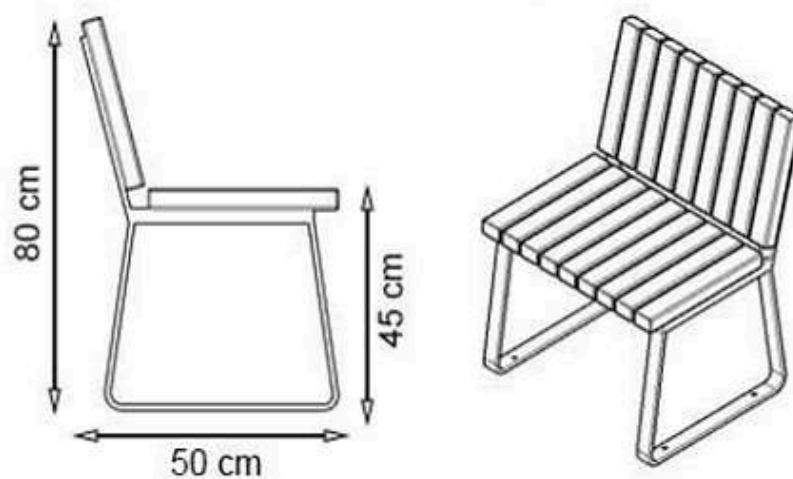

CODE: PWB-013

LEGS: SHEET IRON

RECYCLABILITY : %100 ECOLOGICAL

PAINT: STATIC POLYESTER OVEN

AREA OF USE : OUTDOOR

WOOD: THERMOWOOD YELLOW PINE

PROTECTION: MAINTENANCE-FREE