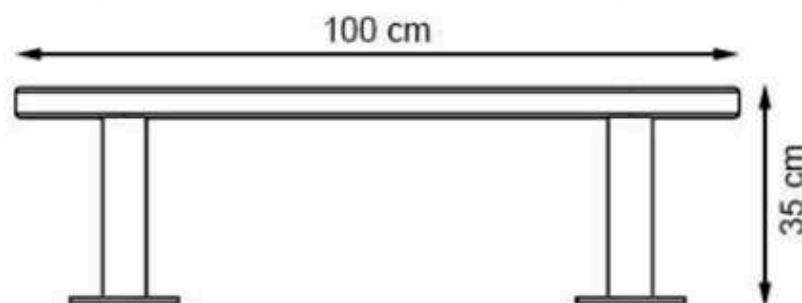

CODE: PWB-231

LEGS: IRON PIPE PROFILE

RECYCLABILITY : %100 ECOLOGICAL

PAINT: STATIC POLYESTER OVEN

AREA OF USE : OUTDOOR

WOOD: THERMOWOOD YELLOW PINE

PROTECTION: MAINTENANCE-FREE