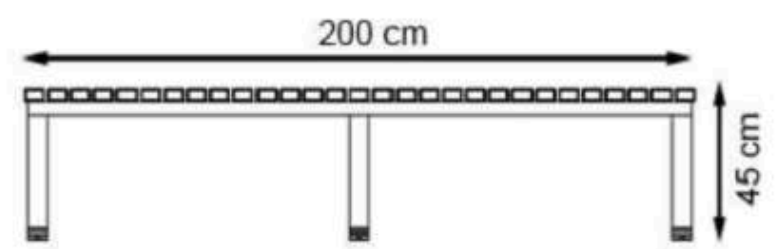

CODE: PWB-105

LEGS: IRON SQUARE PROFILE

RECYCLABILITY : %100 ECOLOGICAL

PAINT: STATIC POLYESTER OVEN

AREA OF USE : OUTDOOR

WOOD: THERMOWOOD YELLOW PINE

PROTECTION: MAINTENANCE-FREE

CODE: PWB-106