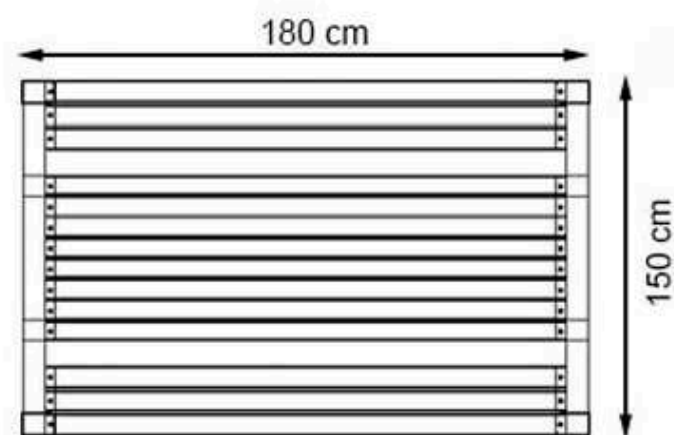

LEGS: IRON PROFILE

RECYCLABILITY : %100 ECOLOGICAL

PAINT: STATIC POLYESTER OVEN

AREA OF USE : OUTDOOR

WOOD: THERMOWOOD YELLOW PINE

PROTECTION: MAINTENANCE-FREE

CODE: PWB-274

**LEGS: IRON SQUARE PROFILE**