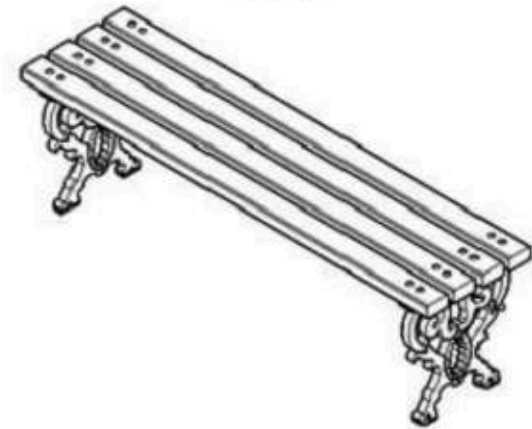

CODE: PWB-135

LEGS: ALUMINUM CASTING

RECYCLABILITY : %100 ECOLOGICAL

PAINT: STATIC POLYESTER OVEN

AREA OF USE : OUTDOOR

WOOD: THERMOWOOD YELLOW PINE

PROTECTION: MAINTENANCE-FREE