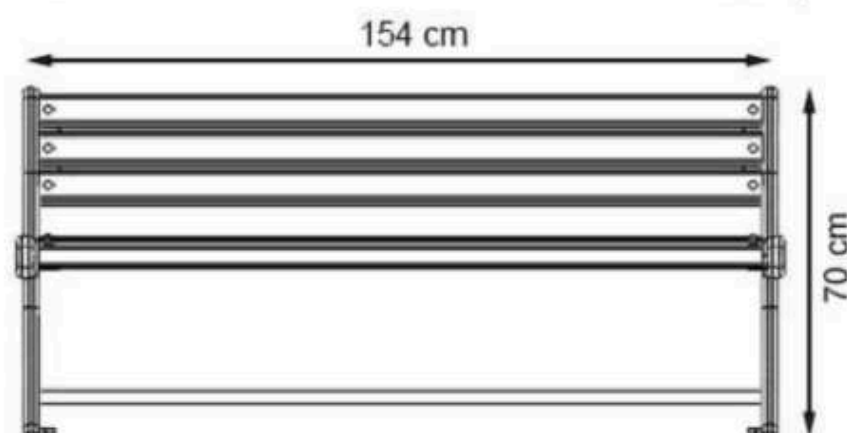

LEGS: SHEET METAL

RECYCLABILITY : %100 ECOLOGICAL

PAINT: STATIC POLYESTER OVEN

AREA OF USE : OUTDOOR

WOOD: THERMOWOOD YELLOW PINE

PROTECTION: MAINTENANCE-FREE

CODE: PWB-165

LEGS: ALUMINUM CASTING