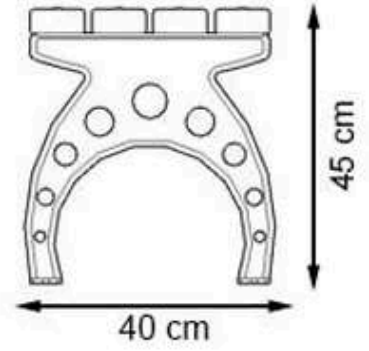

CODE: PWB-134

AYAKLAR ALÜMİNYUM DÖKÜM

BOYA STATİK POLYESTER FIRIN

AHŞAP THERMOWOOD SARI ÇAM

KULLANIM DIŞ MEKAN

DÖNÜŞÜM %100 EKOLOJİK

TESLİMAT MONTAJLI

KORUMA BAKIM GEREKMEZ

GARANTİ KOŞULSUZ 10 YIL