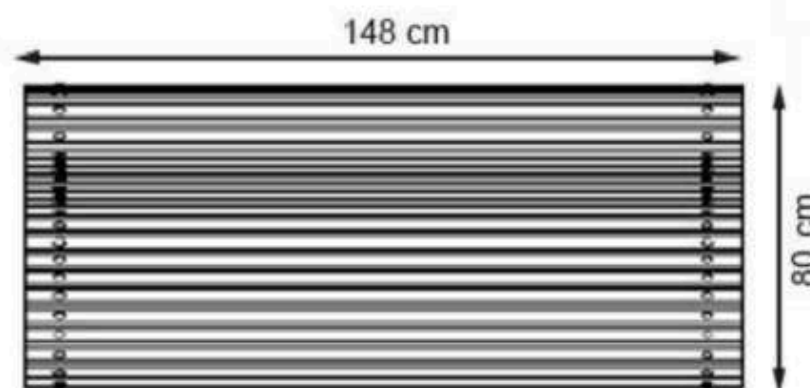

CODE: PWB-169

LEGS: SHEET METAL

PAINT: STATIC POLYESTER OVEN

WOOD: THERMOWOOD YELLOW PINE

RECYCLABILITY : %100 ECOLOGICAL

AREA OF USE : OUTDOOR

PROTECTION: MAINTENANCE-FREE