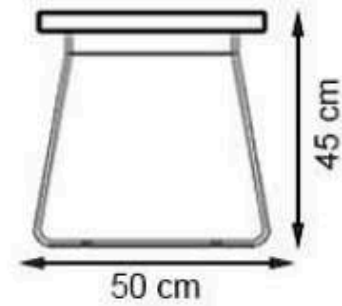

CODE: PWB-198

LEGS: SHEET METAL

RECYCLABILITY : %100 ECOLOGICAL

PAINT: STATIC POLYESTER OVEN

AREA OF USE : OUTDOOR

WOOD: THERMOWOOD YELLOW PINE

PROTECTION: MAINTENANCE-FREE