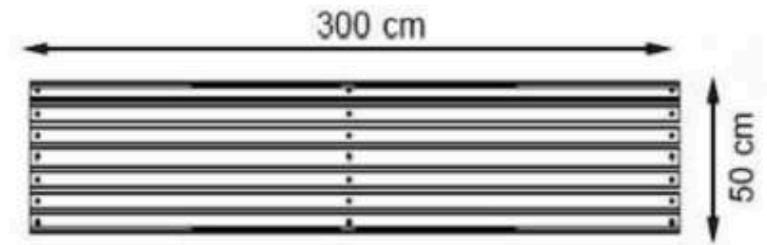

CODE: PWB-179

LEGS: SHEET METAL

RECYCLABILITY : %100 ECOLOGICAL

PAINT: STATIC POLYESTER OVEN

AREA OF USE : OUTDOOR

WOOD: THERMOWOOD YELLOW PINE

PROTECTION: MAINTENANCE-FREE