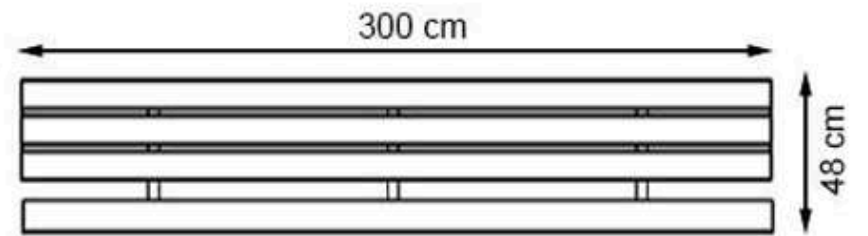

CODE: PWB-261

LEGS: SHEET IRON

PAINT: STATIC POLYESTER OVEN

WOOD: THERMOWOOD YELLOW PINE

RECYCLABILITY : %100 ECOLOGICAL

AREA OF USE : OUTDOOR

PROTECTION: MAINTENANCE-FREE