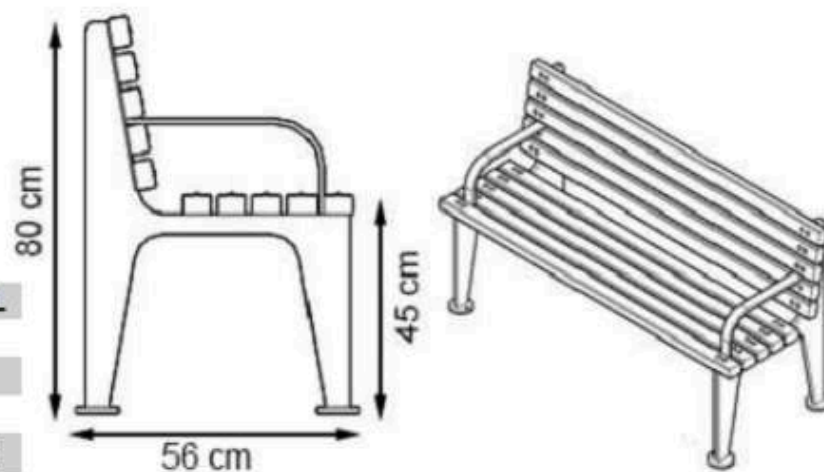

CODE: PWB-120

LEGS: ALUMINUM CASTING

RECYCLABILITY : %100 ECOLOGICAL

PAINT: STATIC POLYESTER OVEN

AREA OF USE : OUTDOOR

WOOD: THERMOWOOD YELLOW PINE

PROTECTION: MAINTENANCE-FREE