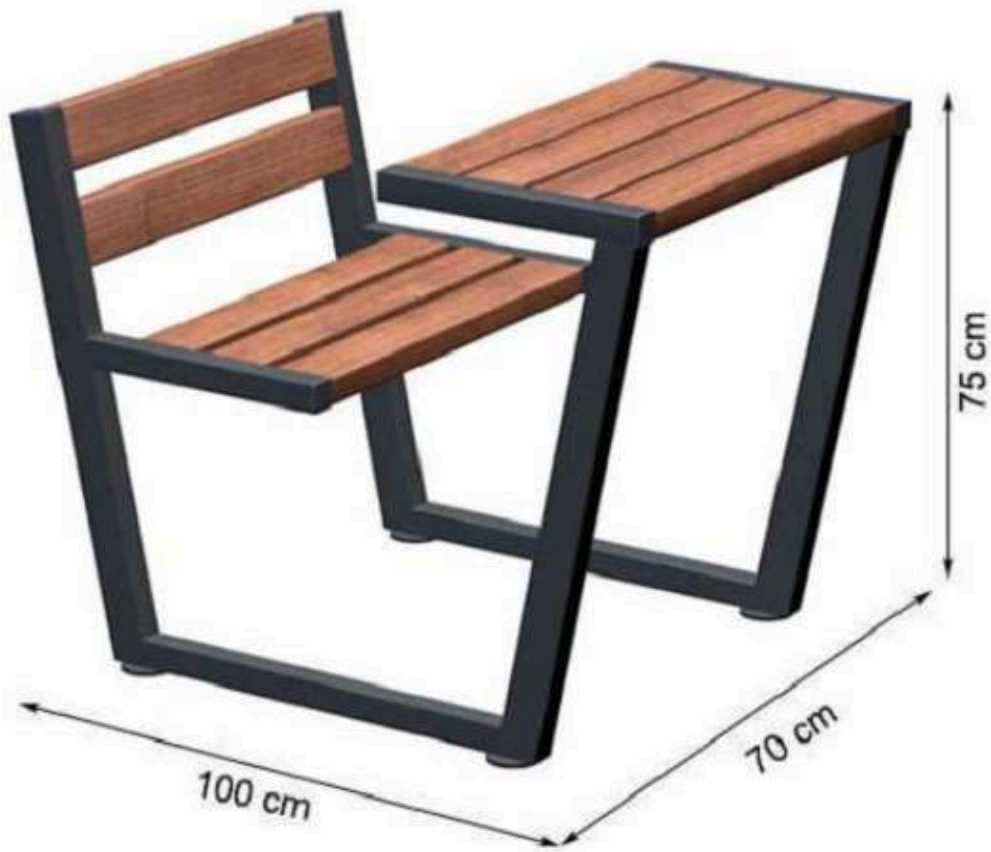

LEGS: IRON PROFILE

RECYCLABILITY : %100 ECOLOGICAL

PAINT: STATIC POLYESTER OVEN

AREA OF USE : OUTDOOR

WOOD: THERMOWOOD YELLOW PINE

PROTECTION: MAINTENANCE-FREE

CODE: PWB-024

**LEGS: IRON PROFILE**