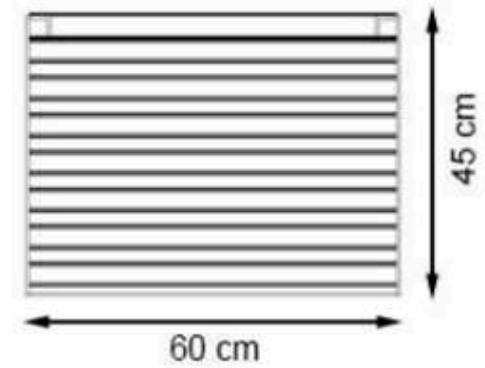

CODE: PWB-021

LEGS: IRON SHEET

RECYCLABILITY : %100 ECOLOGICAL

PAINT: STATIC POLYESTER OVEN

AREA OF USE : OUTDOOR

WOOD: THERMOWOOD YELLOW PINE

PROTECTION: MAINTENANCE-FREE