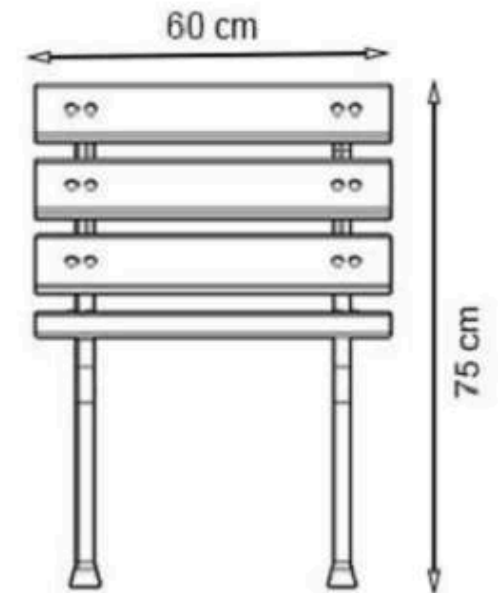

CODE: PWB-012

LEGS: IRON CASTING

RECYCLABILITY : %100 ECOLOGICAL

PAINT: STATIC POLYESTER OVEN

AREA OF USE : OUTDOOR

WOOD: THERMOWOOD YELLOW PINE

PROTECTION: MAINTENANCE-FREE