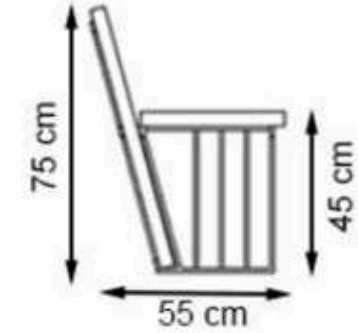

RECYCLABILITY : %100 ECOLOGICAL

PAINT: STATIC POLYESTER OVEN

AREA OF USE : OUTDOOR

WOOD: THERMOWOOD YELLOW PINE

PROTECTION: MAINTENANCE-FREE

CODE: PWB-219

LEGS: SHEET METAL

RECYCLABILITY : %100 ECOLOGICAL