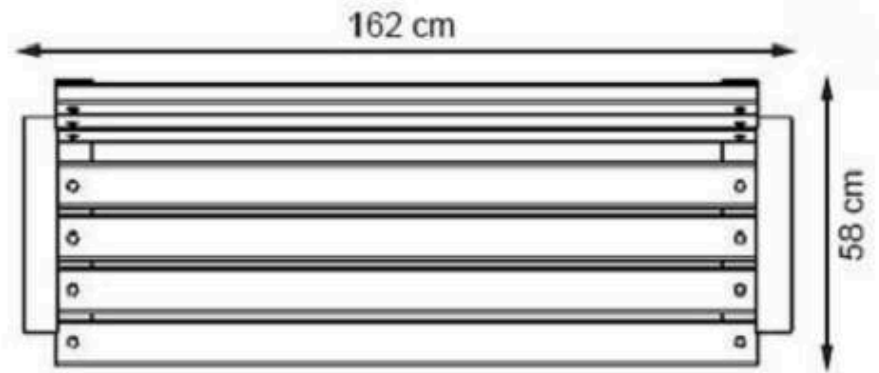

CODE: PWB-137

LEGS: SHEET METAL

RECYCLABILITY : %100 ECOLOGICAL

PAINT: STATIC POLYESTER OVEN

AREA OF USE : OUTDOOR

WOOD: THERMOWOOD YELLOW PINE

PROTECTION: MAINTENANCE-FREE