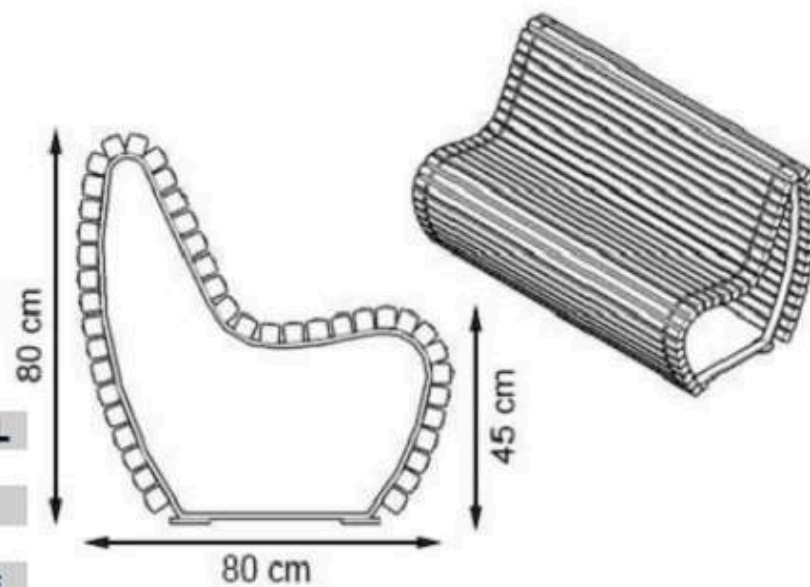

CODE: PWB-169

LEGS: SHEET METAL

PAINT: STATIC POLYESTER OVEN

WOOD: THERMOWOOD YELLOW PINE

RECYCLABILITY : %100 ECOLOGICAL

AREA OF USE : OUTDOOR

PROTECTION: MAINTENANCE-FREE