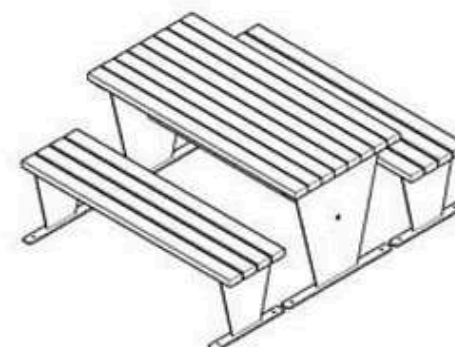

PROTECTION: MAINTENANCE-FREE

CODE: PWB-287

LEGS: SHEET IRON

RECYCLABILITY : %100 ECOLOGICAL

PAINT: STATIC POLYESTER OVEN

AREA OF USE : OUTDOOR

WOOD: THERMOWOOD YELLOW PINE

PROTECTION: MAINTENANCE-FREE