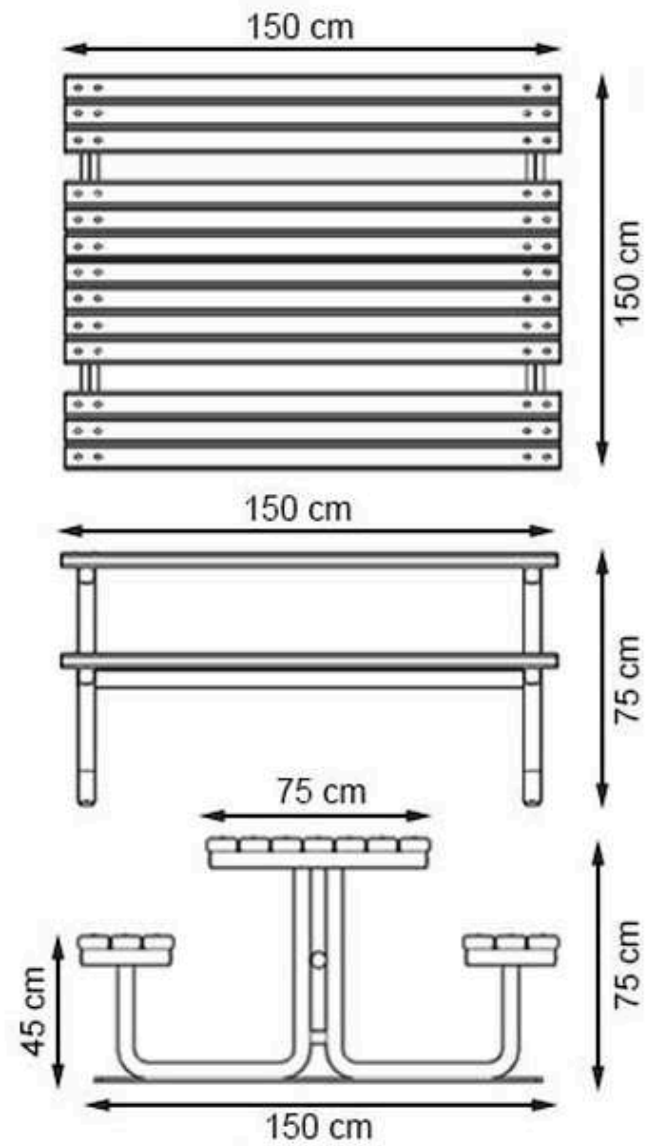

CODE: PWB-279

LEGS: IRON PIPE PROFILE

RECYCLABILITY : %100 ECOLOGICAL

PAINT: STATIC POLYESTER OVEN

AREA OF USE : OUTDOOR

WOOD: THERMOWOOD YELLOW PINE

PROTECTION: MAINTENANCE-FREE