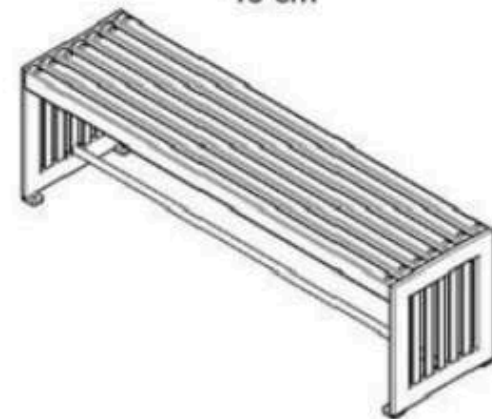

CODE: PWB-143

LEGS: ALUMINUM CASTING

RECYCLABILITY : %100 ECOLOGICAL

PAINT: STATIC POLYESTER OVEN

AREA OF USE : OUTDOOR

WOOD: THERMOWOOD YELLOW PINE

PROTECTION: MAINTENANCE-FREE