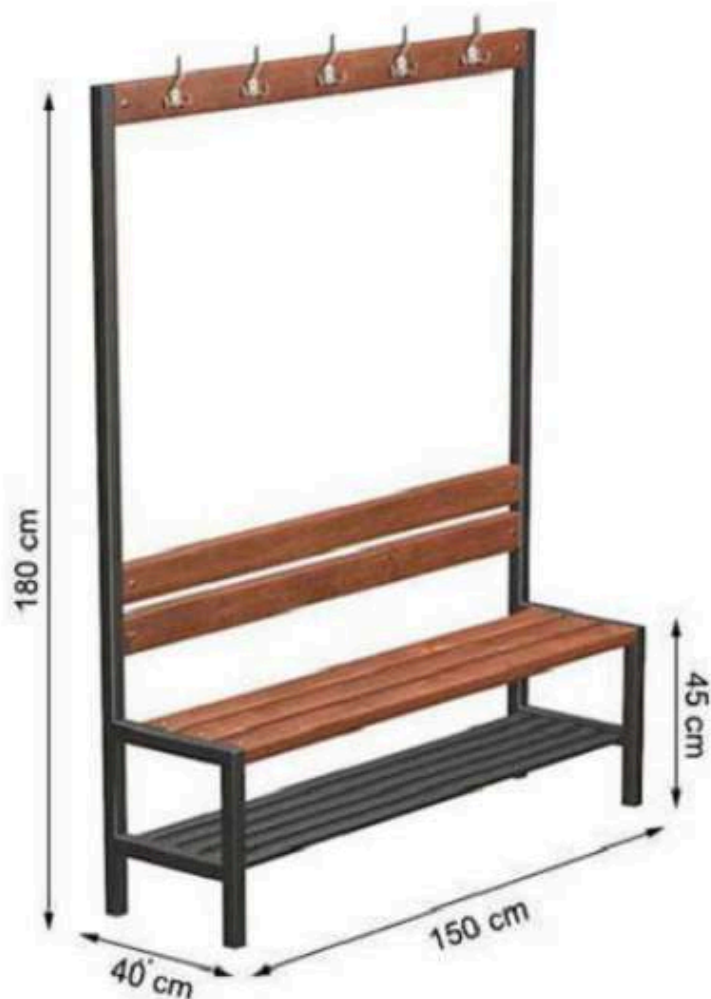

CODE: PWB-104

LEGS: IRON PROFILE

RECYCLABILITY : %100 ECOLOGICAL

PAINT: STATIC POLYESTER OVEN

AREA OF USE : OUTDOOR

WOOD: THERMOWOOD YELLOW PINE

PROTECTION: MAINTENANCE-FREE