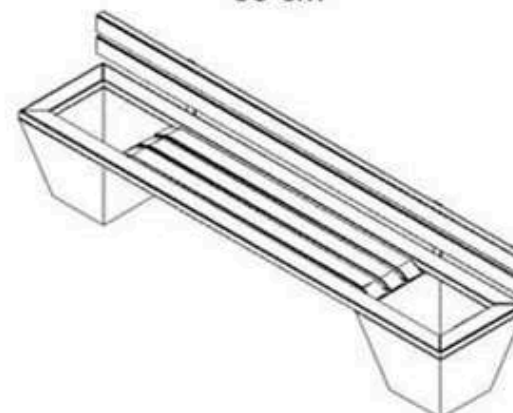

CODE: PWB-240

LEGS: SHEET IRON

RECYCLABILITY : %100 ECOLOGICAL

PAINT: STATIC POLYESTER OVEN

AREA OF USE : OUTDOOR

WOOD: THERMOWOOD YELLOW PINE

PROTECTION: MAINTENANCE-FREE