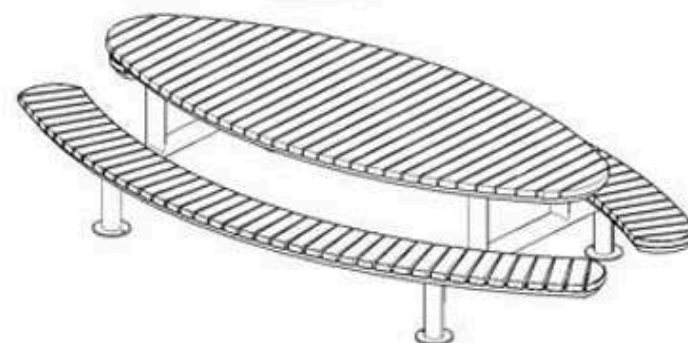

CODE: PWB-290

LEGS: IRON PIPE PROFILE

RECYCLABILITY : %100 ECOLOGICAL

PAINT: STATIC POLYESTER OVEN

AREA OF USE : OUTDOOR

WOOD: THERMOWOOD YELLOW PINE

PROTECTION: MAINTENANCE-FREE