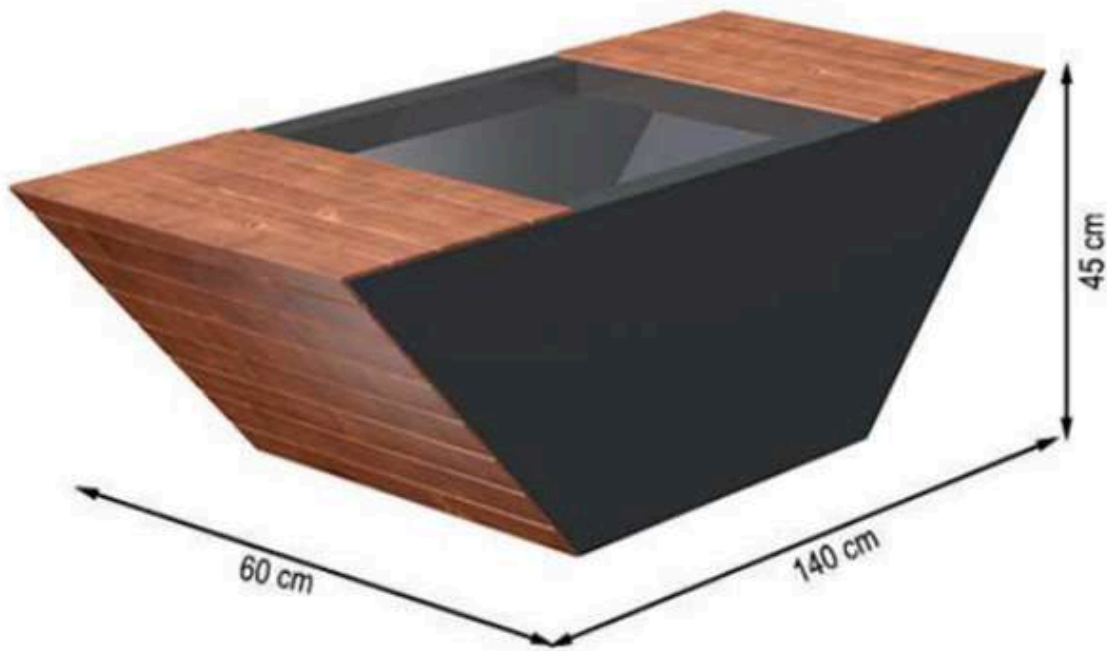

CODE: PWB-021

LEGS: IRON SHEET

RECYCLABILITY : %100 ECOLOGICAL

PAINT: STATIC POLYESTER OVEN

AREA OF USE : OUTDOOR

WOOD: THERMOWOOD YELLOW PINE

PROTECTION: MAINTENANCE-FREE