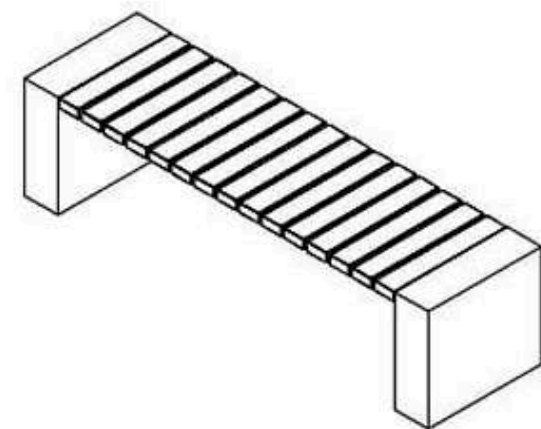

CODE: PWB-250

LEGS: PRECAST CONCRETE

RECYCLABILITY : %100 ECOLOGICAL

PAINT: NATURAL

AREA OF USE : OUTDOOR

WOOD: THERMOWOOD YELLOW PINE

PROTECTION: MAINTENANCE-FREE