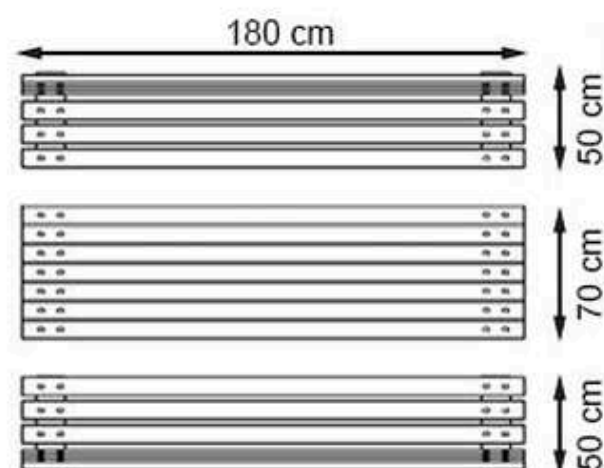

CODE: PWB-280

LEGS: IRON PIPE PROFILE

RECYCLABILITY : %100 ECOLOGICAL

PAINT: STATIC POLYESTER OVEN

AREA OF USE : OUTDOOR

WOOD: THERMOWOOD YELLOW PINE

PROTECTION: MAINTENANCE-FREE

CODE: PWB-281