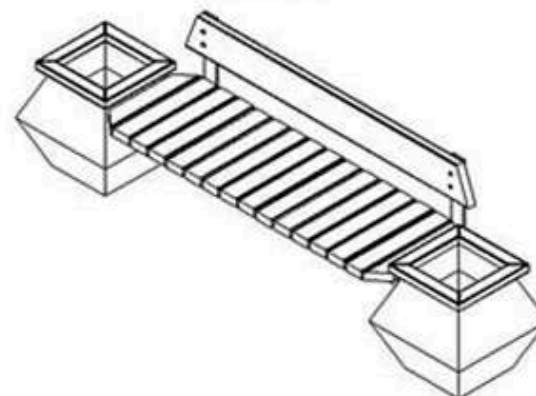

CODE: PWB-237

LEGS: SHEET IRON

RECYCLABILITY : %100 ECOLOGICAL

PAINT: STATIC POLYESTER OVEN

AREA OF USE : OUTDOOR

WOOD: THERMOWOOD YELLOW PINE

PROTECTION: MAINTENANCE-FREE