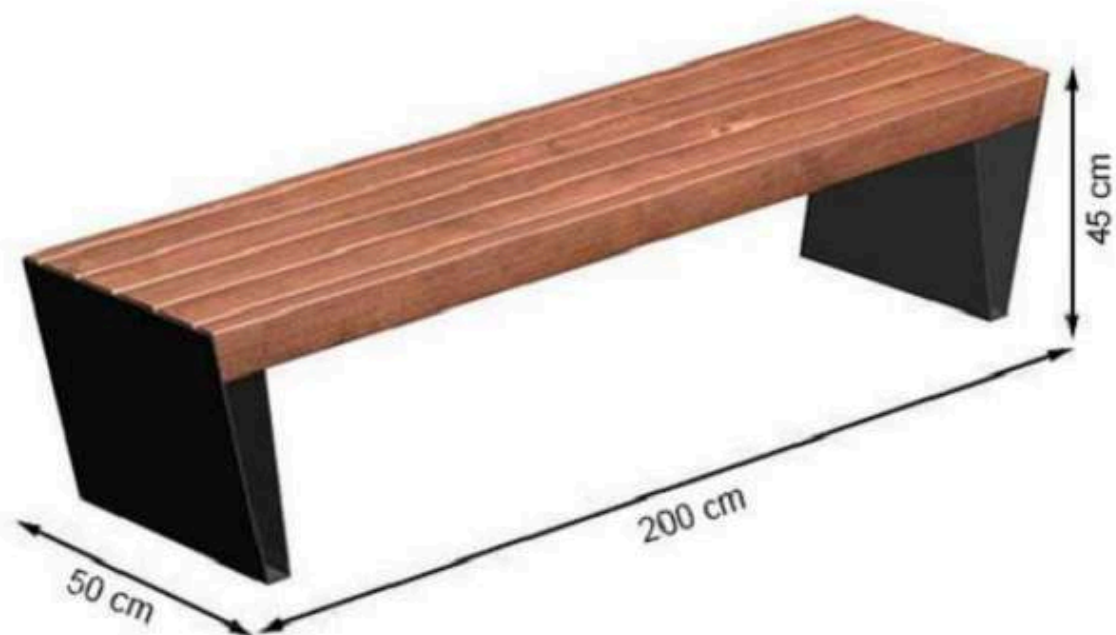

CODE: PWB-126

LEGS: IRON SHEET

PAINT: STATIC POLYESTER OVEN

WOOD: THERMOWOOD YELLOW PINE

RECYCLABILITY : %100 ECOLOGICAL

AREA OF USE : OUTDOOR

PROTECTION: MAINTENANCE-FREE