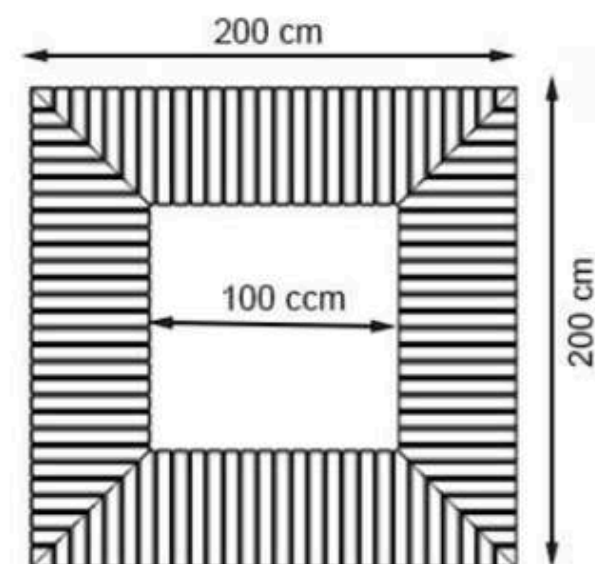

CODE: PWB-207

LEGS: SHEET METAL

RECYCLABILITY : %100 ECOLOGICAL

PAINT: STATIC POLYESTER OVEN

AREA OF USE : OUTDOOR

WOOD: THERMOWOOD YELLOW PINE

PROTECTION: MAINTENANCE-FREE