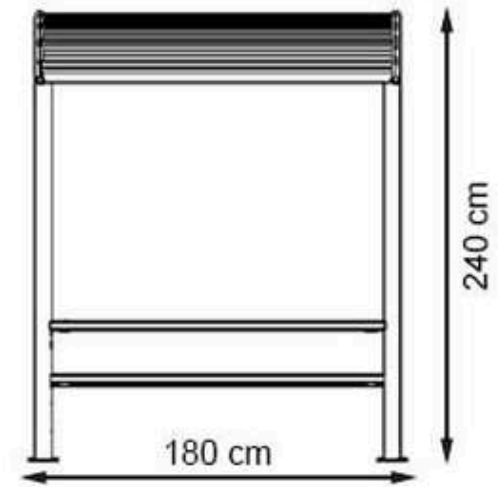

CODE: PWB-295

LEGS: IRON PIPE PROFILE

PAINT: STATIC POLYESTER OVEN

WOOD: THERMOWOOD YELLOW PINE

RECYCLABILITY : %100 ECOLOGICAL

AREA OF USE : OUTDOOR

PROTECTION: MAINTENANCE-FREE