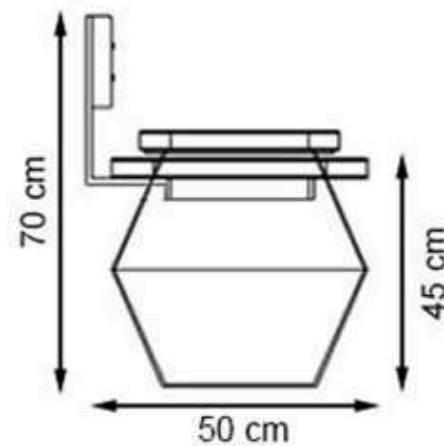

CODE: PWB-237

LEGS: SHEET IRON

RECYCLABILITY : %100 ECOLOGICAL

PAINT: STATIC POLYESTER OVEN

AREA OF USE : OUTDOOR

WOOD: THERMOWOOD YELLOW PINE

PROTECTION: MAINTENANCE-FREE