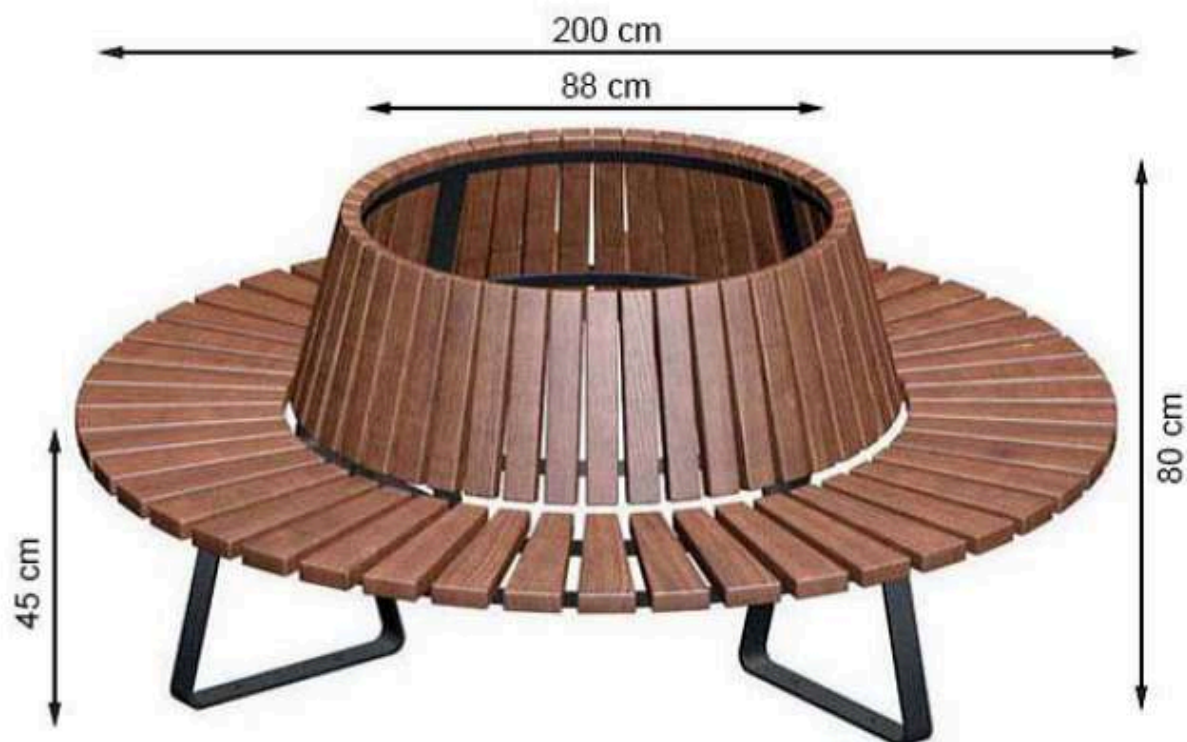

CODE: PWB-205

LEGS: SHEET METAL

RECYCLABILITY : %100 ECOLOGICAL

PAINT: STATIC POLYESTER OVEN

AREA OF USE : OUTDOOR

WOOD: THERMOWOOD YELLOW PINE

PROTECTION: MAINTENANCE-FREE