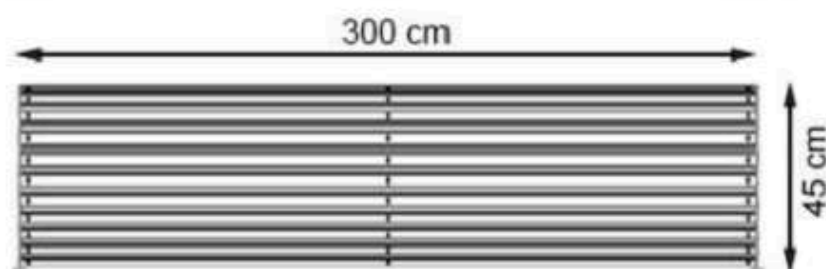

CODE: PWB-178

LEGS: SHEET METAL

RECYCLABILITY : %100 ECOLOGICAL

PAINT: STATIC POLYESTER OVEN

AREA OF USE : OUTDOOR

WOOD: THERMOWOOD YELLOW PINE

PROTECTION: MAINTENANCE-FREE