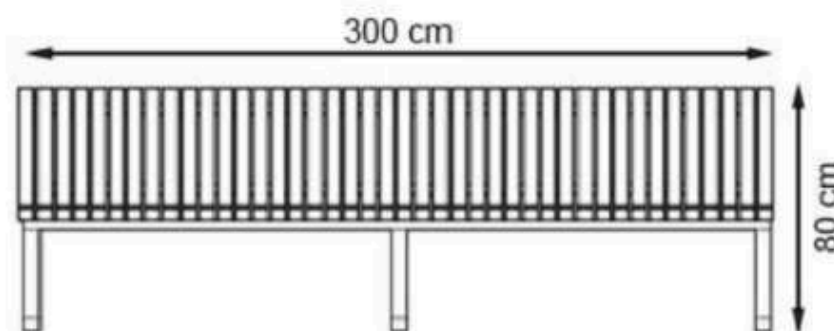

CODE: PWB-179

LEGS: SHEET METAL

RECYCLABILITY : %100 ECOLOGICAL

PAINT: STATIC POLYESTER OVEN

AREA OF USE : OUTDOOR

WOOD: THERMOWOOD YELLOW PINE

PROTECTION: MAINTENANCE-FREE

CODE: PWB-180