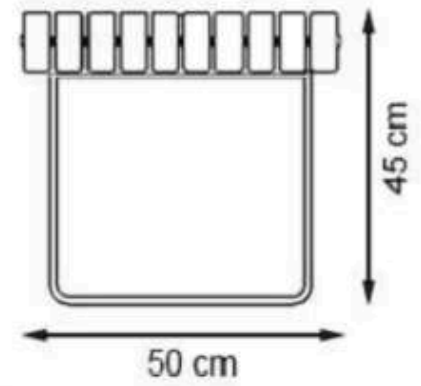

RECYCLABILITY : %100 ECOLOGICAL

PAINT: STATIC POLYESTER OVEN

AREA OF USE : OUTDOOR

WOOD: THERMOWOOD YELLOW PINE

PROTECTION: MAINTENANCE-FREE

CODE: PWB-182

LEGS: SHEET METAL

RECYCLABILITY : %100 ECOLOGICAL