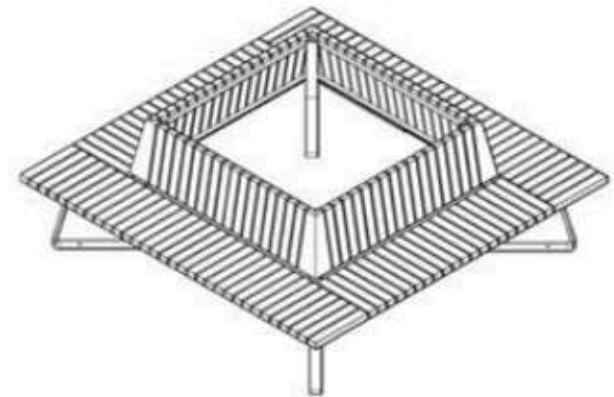

CODE: PWB-208

LEGS: SHEET METAL

RECYCLABILITY : %100 ECOLOGICAL

PAINT: STATIC POLYESTER OVEN

AREA OF USE : OUTDOOR

WOOD: THERMOWOOD YELLOW PINE

PROTECTION: MAINTENANCE-FREE