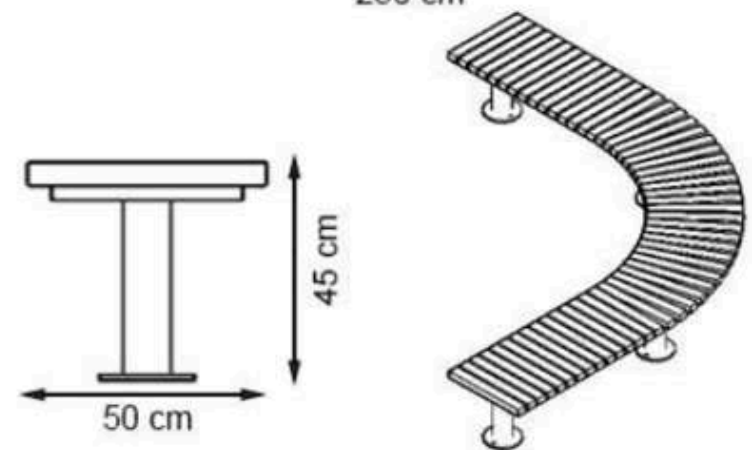

LEGS: IRON PIPE PROFILE

RECYCLABILITY : %100 ECOLOGICAL

PAINT: STATIC POLYESTER OVEN

AREA OF USE : OUTDOOR

WOOD: THERMOWOOD YELLOW PINE

PROTECTION: MAINTENANCE-FREE

CODE: PWB-210

LEGS: IRON PIPE PROFILE