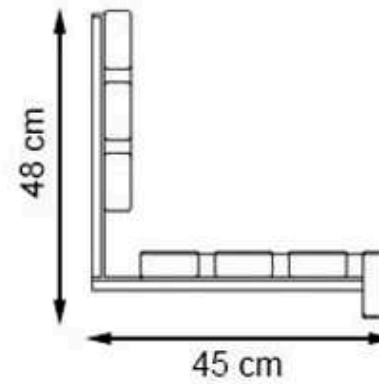

CODE: PWB-261

LEGS: SHEET IRON

PAINT: STATIC POLYESTER OVEN

WOOD: THERMOWOOD YELLOW PINE

RECYCLABILITY : %100 ECOLOGICAL

AREA OF USE : OUTDOOR

PROTECTION: MAINTENANCE-FREE