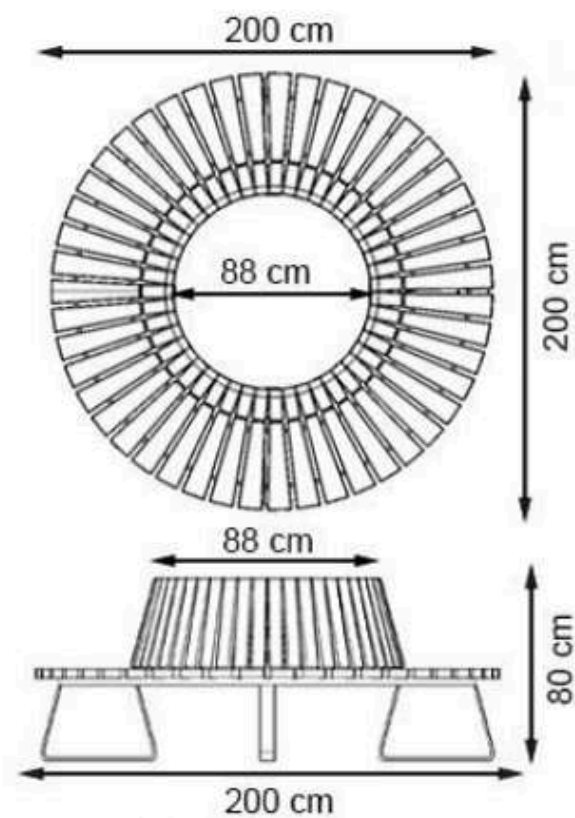

AREA OF USE : OUTDOOR

WOOD: THERMOWOOD YELLOW PINE

PROTECTION: MAINTENANCE-FREE

CODE: PWB-205

LEGS: SHEET METAL

RECYCLABILITY : %100 ECOLOGICAL

PAINT: STATIC POLYESTER OVEN

AREA OF USE : OUTDOOR