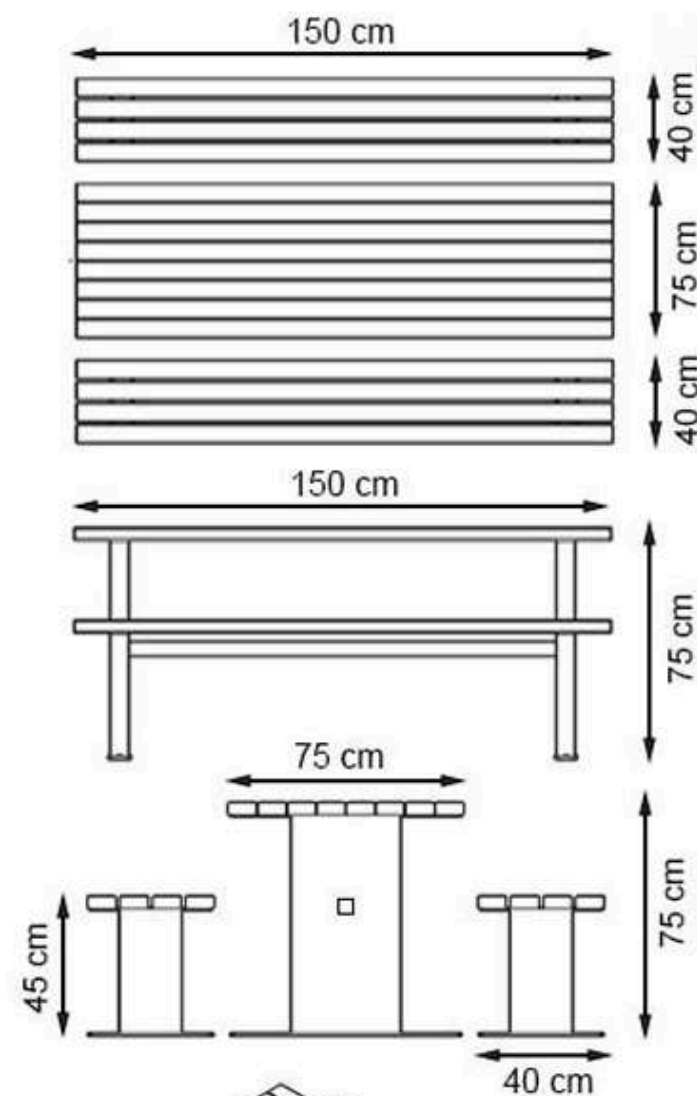

CODE: PWB-286

LEGS: SHEET IRON

RECYCLABILITY : %100 ECOLOGICAL

PAINT: STATIC POLYESTER OVEN

AREA OF USE : OUTDOOR

WOOD: THERMOWOOD YELLOW PINE

PROTECTION: MAINTENANCE-FREE